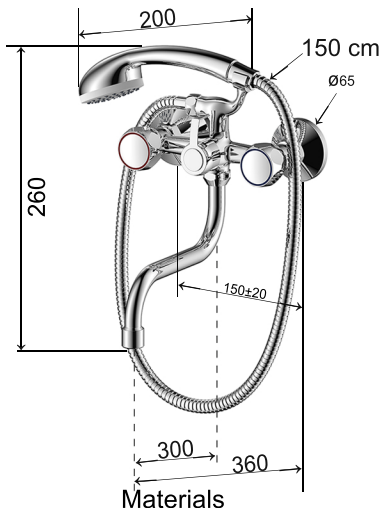

# AQUALINE

basic

## TECHNICAL FEATURES

Art. Cod. 23002

Chrome Plated Brass

ABS

Verification to: Standard EN817:2008