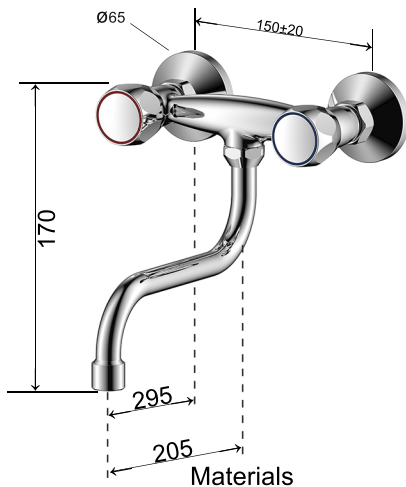

**AQUALINE**  
basic

## TECHNICAL FEATURES

Art. Cod. 23001

Chrome Plated Brass

ABS

Verification to: Standard EN817:2008