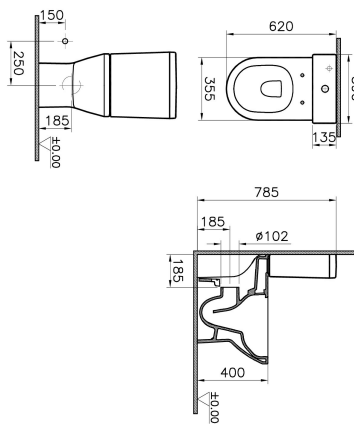

Name	Integra Close Coupled WC
Collection	Integra
Color	White
Designer	VitrA Design Team
Bidet pipe access	Without Bidet Function
Certificate	EPD

Product Code: 7044B003-0075

---

## Description

Without Bidet Function, White

---

---

VitrA reserves the right to make changes in products and technical details without prior notice.

All drawings contain the necessary measurements which are subject to standard tolerances. For exact measurements, in particular for customized installation scenarios, it can only be taken from the finished ceramic product.