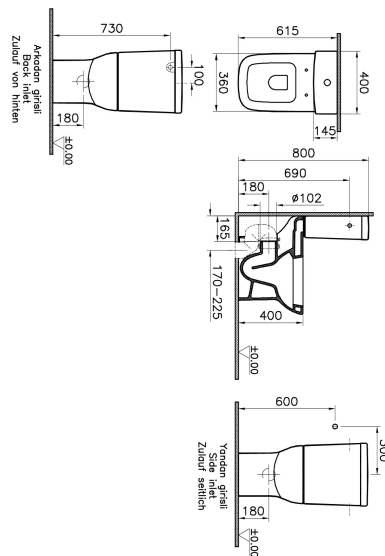

Name	S20 Close Coupled WC
Collection	S20
Color	White
Designer	NOA
Size	63 cm
Matching Brassware	No
Bidet pipe access	Without Bidet Function
Certificate	NF
Certificate	CE
Certificate	EPD
Segments	Middle-lower

Product Code: 5513L003-0075

Description

Without Bidet Function, 63cm, White

VitrA reserves the right to make changes in products and technical details without prior notice.

All drawings contain the necessary measurements which are subject to standard tolerances. For exact measurements, in particular for customized installation scenarios, it can only be taken from the finished ceramic product.