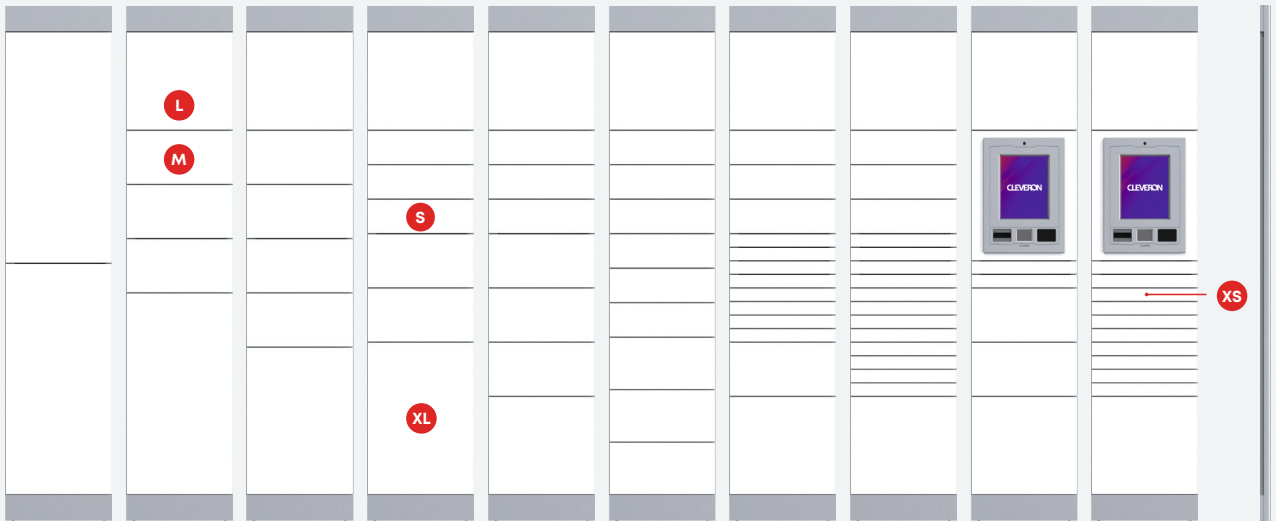

Cleveron 302 different modules

2 slots
800 €

5 slots
850 €

6 slots
900 €

7 slots
1000 €

8 slots
1070 €

10 slots
1340 €

14 slots
2117 €

17 slots
2484 €

Control console columns

6 slots +
control
console
5761 €

12 slots +
control
console
6396 €

Sidewall
1 pc
146 €

Prices do not include VAT

Standard slot dimensions (mm)

		Height	Width	Depth
XS	Drawer	45	360	530
S	Door	120	360	600
M	Door	200	360	600

		Height	Width	Depth
L	Door	380	360	600
XL	Door	600	360	600