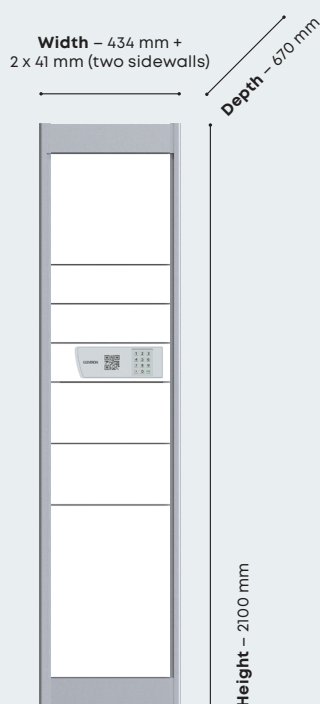

Cleveron 301

Cleveron 301 is a modular parcel locker with proven quality and low maintenance costs

- > You can choose the layout, number of columns and slots according to your needs. The final price will form based on the number of columns and slots.
- > The doors on the column can be chosen to open to the right or to the left.
- > Cleveron 301 is convenient to use for handling up to 30 parcels a day. For higher volumes, Cleveron 302 is recommended to ensure efficiency and convenience.

Example 1. The smallest Cleveron 301

- > Does not require extra installation or software integrations
- > Column with 7 slots
- > Cleveron 301 PIN pad
- > 2 sidewalls
- > 2386 € + VAT

Additional costs:

- > Service and support fee 50 €/month (includes 100 SMS text messages)

Example 2. Cleveron 301 with four columns

- > Column with 2 slots
- > Column with 5 slots
- > Column with 7 slots
- > Column with 14 slots
- > Cleveron 301 PIN pad
- > 2 sidewalls
- > 6153 € + VAT

Additional costs:

Prices do not include VAT

Standard slot dimensions (mm)

		Height	Width	Depth
XS	Drawer	45	360	530
S	Door	120	360	600
M	Door	200	360	600

		Height	Width	Depth
L	Door	380	360	600
XL	Door	600	360	600