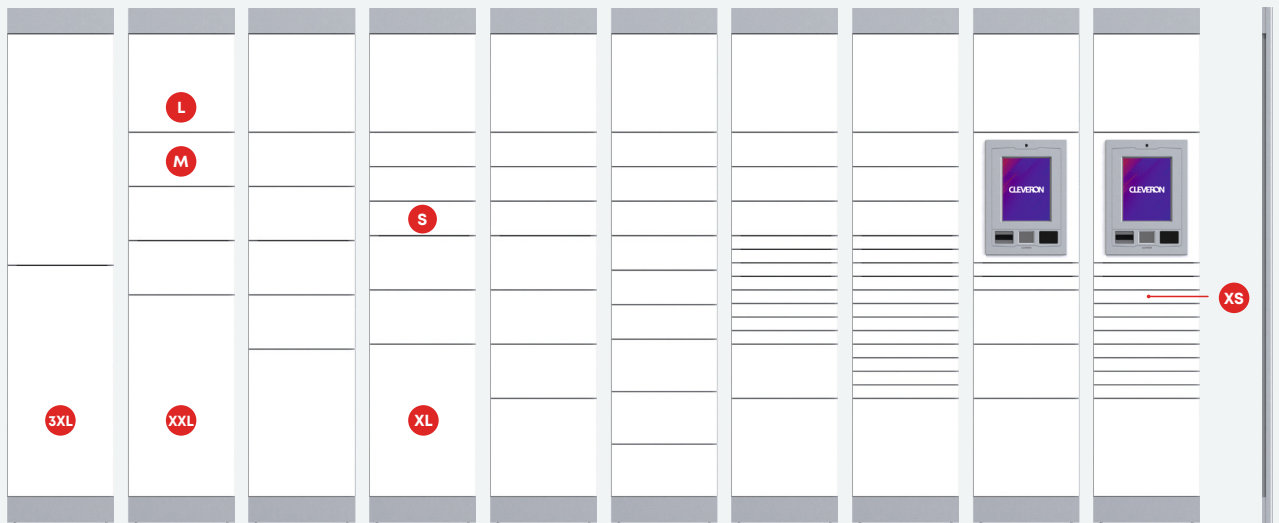

Cleveron 302 different modules

2 slots	5 slots	6 slots	7 slots	8 slots	10 slots	14 slots	17 slots	Control console columns	Sidewall
800 €	850 €	900 €	1000 €	1070 €	1340 €	2117 €	2484 €	6 slots + control console: 5761 € 12 slots + control console: 6396 €	1 pc: 146 €

Prices do not include VAT

Standard slot dimensions (mm)

		Height	Width	Depth
XS	Drawer	45	360	530
S	Door	120	360	620
M	Door	200	360	620

		Height	Width	Depth
L	Door	380	360	620
XL	Door	600	360	620
XXL	Door	790	360	620
3XL	Door	900	360	620