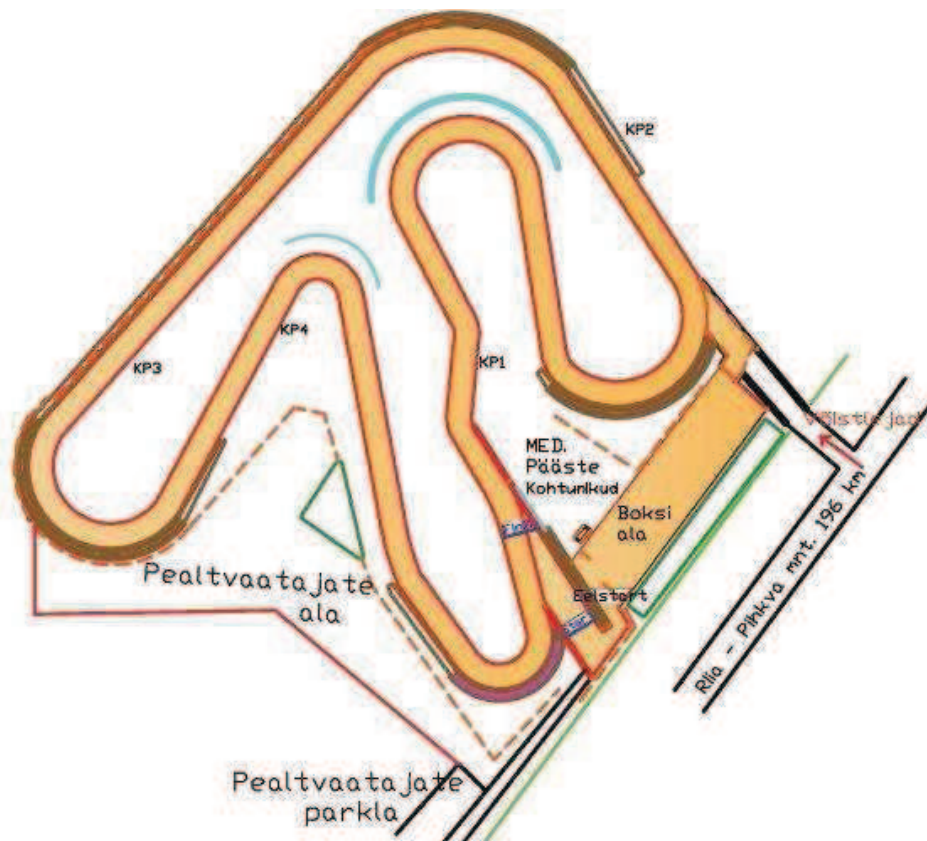

## OLEREX ESTONIAN RALLYCROSS CHAMPIONSHIP I ROUND

Misso Rallycross Track, Estonia

05.05.2012

Timing and results by EAL Timing

<http://www.mylaps.ee>

**Track name:** Misso Rallycross track

**Track Length:** 1140 m Width: 10-14 m