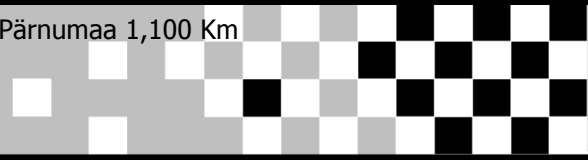

Pos	No.	Name	Race Team	Make	R1.	R2.	Total points
1	608	Peep LANGEPROON	Krosskart.ee	KTM	1	1	2
2	672	Marti SEPP	Krosskart.ee	KTM	3	2	5
3	671	Kaido AMBUS	Krosskart.ee	KTM	2	3	5