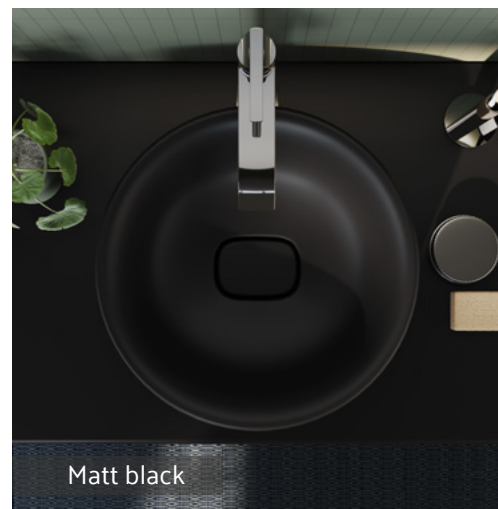

Washbasins

Vanity unit

Standart washbasin unit

Bowl

Perfect washbasins with a holistic design

The washbasins combine eye-catching vertical lines with softly turned corners and feature a fluid design language with details ranging from overflow holes to siphon plugs. The various form, colour and size options in the collection offer many alternative solutions that make it easy to create your own unique style.

White high gloss

Matt white

Matt taupe

Matt stone grey

Matt black

Variety to suit every need and taste

The Metropole Collection consists of 38 cm, 40 cm, 50 cm, 60 cm or 80 cm bowl washbasins as well as 50 cm, 60 cm, 80 cm, 100 cm or 120 cm standard washbasins and 60 cm, 80 cm, 100 cm or 120 cm vanity basins. The collection also includes half pedestal bowl washbasins. A wide range of colours including glossy white, matt white, matt taupe, matt black and matt stone grey add to the rich variety of washbasins. With something to appeal to all tastes, the collection meets every need and expectation.