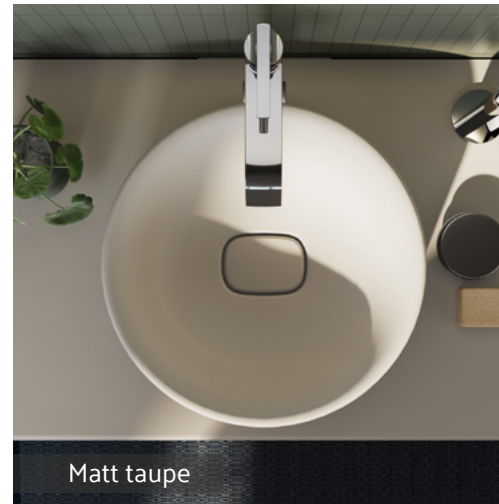

Washbasins

Vanity unit

Standart washbasin unit

Bowl

Perfect washbasins with a holistic design

The washbasins combine eye-catching vertical lines with softly turned corners and feature a fluid design language with details ranging from overflow holes to siphon plugs. The various form, colour and size options in the collection offer many alternative solutions that make it easy to create your own unique style.

White high gloss

Matt white

Matt taupe

Matt stone grey

Matt black

Variety to suit every need and taste

The Metropole Collection consists of 38 cm, 40 cm, 50 cm, 60 cm or 80 cm bowl washbasins as well as 50 cm, 60 cm, 80 cm, 100 cm or 120 cm standard washbasins and 60 cm, 80 cm, 100 cm or 120 cm vanity basins. The collection also includes half pedestal bowl washbasins. A wide range of colours including glossy white, matt white, matt taupe, matt black and matt stone grey add to the rich variety of washbasins. With something to appeal to all tastes, the collection meets every need and expectation.