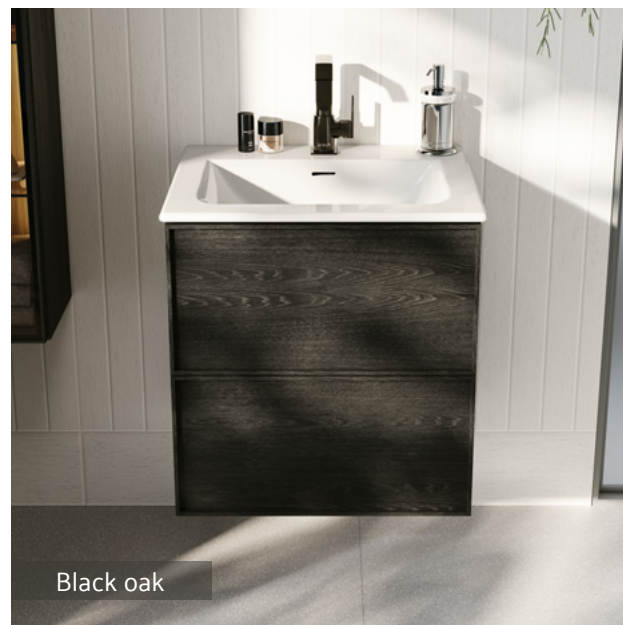

Metropole Pure

Different styles for living life to the full

The Metropole Collection consists of two separate series of bathroom furniture and washbasins. Inspired by the city, simple designs integrate various forms, colours and sizes to create bathrooms that meet every need.

Metropole
Edge

For those who demand more than just a bathroom Metropole Edge

Designed to meet high expectations, the Metropole Edge series of bathroom furniture creates prominence with its detailed features. The series includes MDF body and drawers, modules with glass doors, tall cabinets and mirrors with cabinets. The elegant and thin frames have the distinguished feel of solid wood and are integrated with natural veneer. Walnut, light oak and black oak provide a rich variety of colour options.*