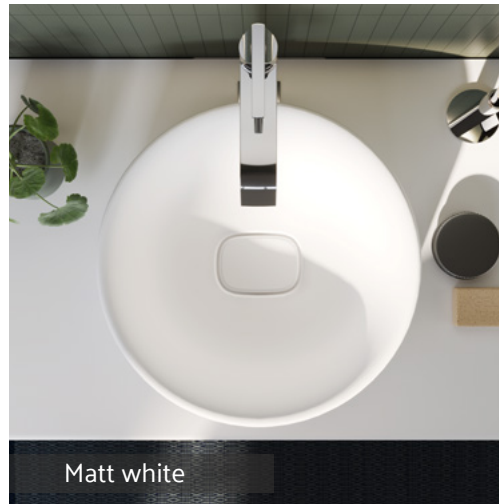

Washbasins

Vanity unit

Standart washbasin unit

Bowl

Perfect washbasins with a holistic design

The washbasins combine eye-catching vertical lines with softly turned corners and feature a fluid design language with details ranging from overflow holes to siphon plugs. The various form, colour and size options in the collection offer many alternative solutions that make it easy to create your own unique style.

White high gloss

Matt white

Matt taupe

Matt stone grey

Matt black

Variety to suit every need and taste

The Metropole Collection consists of 38 cm, 40 cm, 50 cm, 60 cm or 80 cm bowl washbasins as well as 50 cm, 60 cm, 80 cm, 100 cm or 120 cm standard washbasins and 60 cm, 80 cm, 100 cm or 120 cm vanity basins. The collection also includes half pedestal bowl washbasins. A wide range of colours including glossy white, matt white, matt taupe, matt black and matt stone grey add to the rich variety of washbasins. With something to appeal to all tastes, the collection meets every need and expectation.