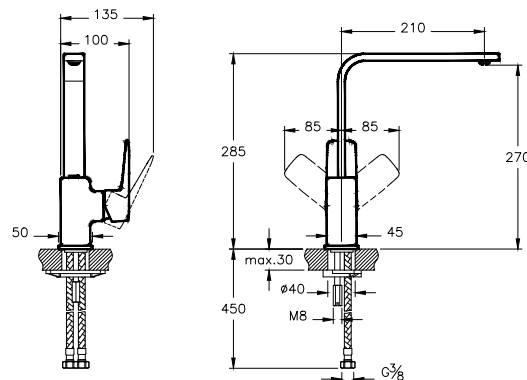

Faucets & Shower systems

A42753ENGX	BluEco sink mixer	Chrome	287
A4275374ENGX* NEW	BluEco sink mixer	Soft gold	343
A4275329ENGX** NEW	BluEco sink mixer	Soft copper	343
A4275334ENGX	BluEco sink mixer	Brushed nickel	431
A4275336ENGX	BluEco sink mixer	Matt black	431

- Spout length: 210 mm
- Spout height: 270 mm
- 360° swivel spout
- 90° left opening cartridge with flow rate and temperature limiter.
- Max. 5 L/min. flow rate
- Handle can be used either as right sided or left sided
- Cartridge that reduces energy consumption and carbon emissions with a cold water start in the middle position
- Provides energy savings in individual and collective usage areas with a cartridge that supports sustainability.

* Will be used instead of A4275323ENGX
** Will be used instead of A4275326ENGX