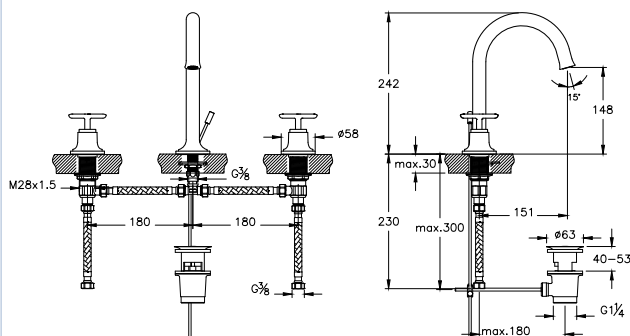

- Quarter turn headworks
- Spout length: 151 mm
- Spout height: 148 mm
- Fixed spout
- Silicon Cache aerator
- Max. 5 L/min. flow rate
- Installation without any additional tool

• 10 year warranty is offered for chrome coated faucets and 5 year for coloured faucets and accessories excluding touch-free controlled (AquaSee), SST electronic and Perfect Time (AquaTouch) mixers.
 • 2 years warranty is offered for touch-free controlled (AquaSee), SST electronic and Perfect Time (AquaTouch) mixers.
 • Refer to pages 876-893 for compatibility table of faucets with washbasins.