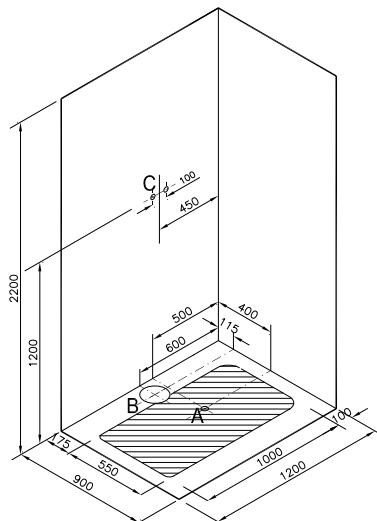

Zest Shower Unit (120x90 cm)

Left

Image belongs to 56920021000

Right

Image belongs to 56920022000

Profiles colour options

Zest shower unit has:

- Handshower
- Showerhead
- Spout
- Flat shower tray