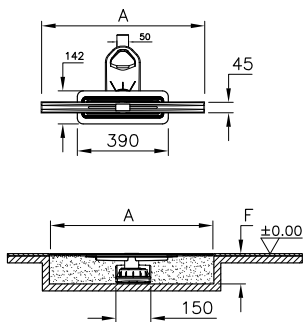

Dimensions (mm)	80	60	40
A	800	600	400

Flow rate		
Side H:80	Vertical	Side H:60
60 lt/min	48 lt/min	42 lt/min

Cover design

Waste options			Size (cm)	Colour	EXW EURO / pcs
Side S, H:80	Vertical	Side S, H:60			
59980459000	59980453000	59980447000	80	Shine chrome	591
59980458000	59980452000	59980446000		Matt chrome	513
59980457000	59980451000	59980445000	60	Shine chrome	492
59980456000	59980450000	59980444000		Matt chrome	428
59980455000	59980449000	59980443000	40	Shine chrome	394
59980454000	59980448000	59980460000		Matt chrome	344

• For complimentary parts please check page 1402. • For general information please check page 1407 and 1424. • 2 years warranty is offered for V-Flow Showering Channel materials.