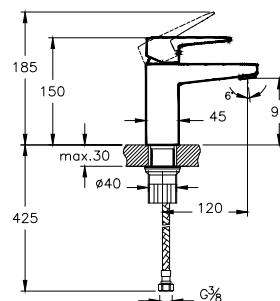

- Spout length: 120 mm
- Spout height: 95 mm
- Cartridge with flow rate and temperature limiter
- Max. 5 L/min. flow rate
- Installation without any additional tool

* Will be used instead of A4273223EXP
 ** Will be used instead of A4273226EXP