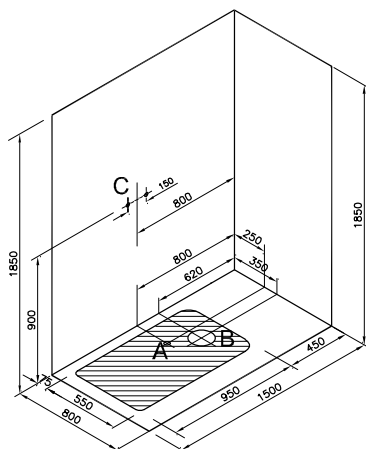

Roomy Neo Shower Unit (150x80 cm)

1. Roomy Shower Unit has:
2. 6 mm tempered glass enclosure
   - Wide sitting area.

Roomy Shower Unit has two models: left and right. When you look on idly; if the seat area is on the right; shower unit is called "Roomy Neo shower unit Right", if it is on the left; called "Roomy Neo shower unit Left".

Left code	Right code	System	Installation	Product properties			
				Enclosure	Lid	Drawer	EXW EURO / pcs
65051002000	65051003000	Shower unit	Flat	Front+Side	-	-	3.061
65051004000	65051001000			Front	-	-	3.061
65051012000	65051013000			Front+Side	✓	-	3.687
65051014000	65051011000			Front	✓	-	3.687
65051022000	65051023000			Front+Side	-	✓	4.279
65051024000	65051021000			Front	-	✓	4.279
65051102000	65051103000		Flat used with legs and panels	Front+Side	-	-	2.820
65051104000	65051101000			Front	-	-	2.820
65051112000	65051113000			Front+Side	✓	-	3.351
65051114000	65051111000			Front	✓	-	3.351
65051122000	65051123000			Front+Side	-	✓	3.596
65051124000	65051121000			Front	-	✓	3.596
Panel			EXW EURO / pcs				
53890001000	150 cm front panel		93				
53910001000	80 cm side panel		74				

- You may use installation video that you can reach from services.

- 2 years warranty is offered for all showering areas product. Please check general information on page 1407.
- Please check installation guide for page 1279.