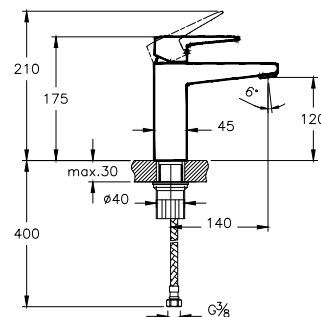

Root Square

Product code	Description	Coating	EXW EURO / pcs
A42731EXP	Basin mixer (large)	Chrome	204
A4273174EXP* NEW	Basin mixer (large)	Soft gold	243
A4273129EXP** NEW	Basin mixer (large)	Soft copper	243
A4273134EXP	Basin mixer (large)	Brushed nickel	305
A4273136EXP	Basin mixer (large)	Matt black	305

- Spout length: 140 mm
- Spout height: 120 mm
- Cartridge with flow rate and temperature limiter
- Max. 5 L/min. flow rate
- Installation without any additional tool

* Will be used instead of A4273123EXP
** Will be used instead of A4273126EXP

A42731ENGX	BluEco basin mixer (large)	Chrome	213
A4273174ENGX* NEW	BluEco basin mixer (large)	Soft gold	256
A4273129ENGX** NEW	BluEco basin mixer (large)	Soft copper	256
A4273134ENGX	BluEco basin mixer (large)	Brushed nickel	319
A4273136ENGX	BluEco basin mixer (large)	Matt black	319

- Spout length: 140 mm
- Spout height: 120 mm
- 90° left opening cartridge with flow rate and temperature limiter.
- Max. 5 L/min. flow rate
- Installation without any additional tool
- Cartridge that reduces energy consumption and carbon emissions with a cold water start in the middle position
- Provides energy savings in individual and collective usage areas with a cartridge that supports sustainability.

* Will be used instead of A4273123ENGX
** Will be used instead of A4273126ENGX