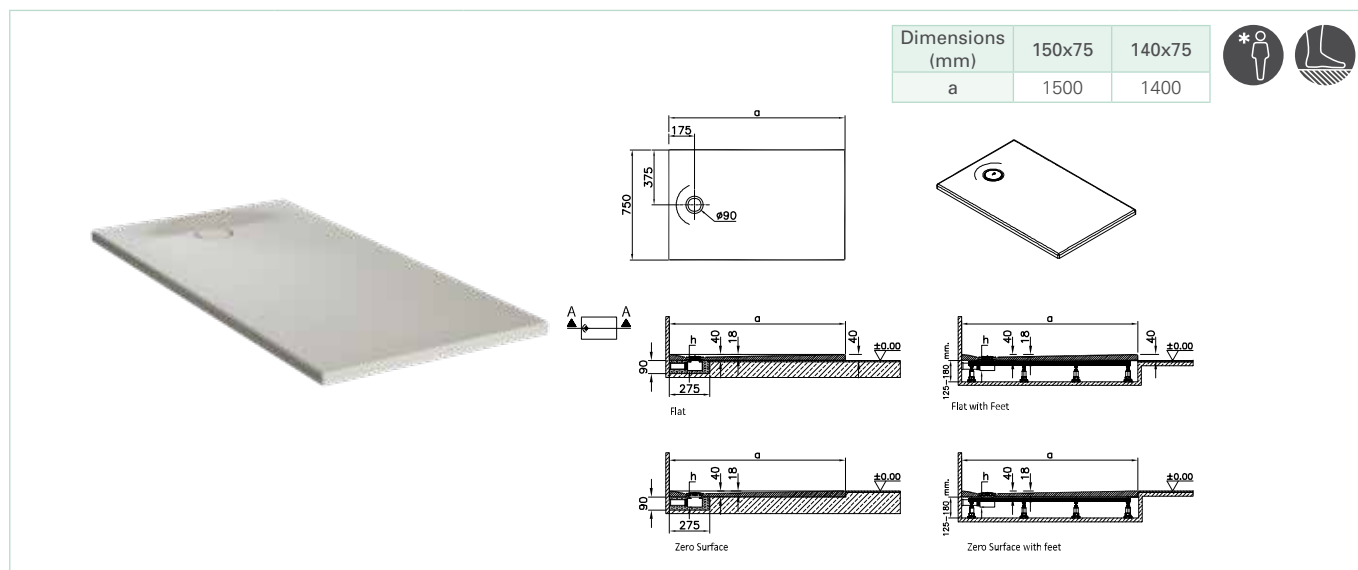

Leaf (75 cm)

Code	Size (cm)	Installation options	Colour	EXW EURO / pcs
65180001000	150x75x4cm	Flat	White	636
65180001800			Textured White	636
65180001868			Textured Anthracite	636
65180001867			Textured Grey	636
65180001869			Textured Taupe	636
65170001000	140x75x4 cm	Flat	White	595
65170001800			Textured White	595
65170001868			Textured Anthracite	595
65170001867			Textured Grey	595
65170001869			Textured Taupe	595

Panels and complementary products		EXW EURO / pcs
59916518000	Metal Frame Leg 150x75 cm	144
59916517000	Metal Frame Leg 140x75 cm	144
59970031000	90 mm shower tray waste, round cover, chrome	60
59970007000	90 mm shower tray waste, round cover, white	105
59970008000	90 mm shower tray waste, round cover, textured white	105
59970009000	90 mm shower tray waste, round cover, textured anthracite	105
59970010000	90 mm shower tray waste, round cover, textured grey	105
59970011000	90 mm shower tray waste, round cover, textured taupe	105

• 2 years warranty is offered for all showering areas product. Please check general information page 1407.