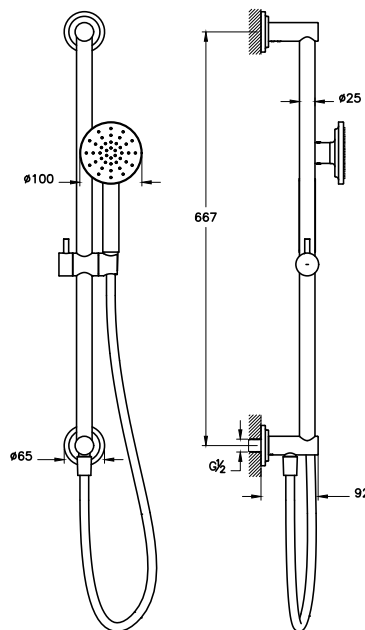

- Single spray mode: Aquaspray.
- Flow regulator provides max. 8 L/min. flow rate
- Easy clean
- The silicone nozzle in the hand shower allows for easy cleaning of the accumulated lime with a small hand movement and long life of the product.
- Ø100 mm
- Shower hose length 1.500 mm
- G 1/2"-G 1/2"
- Handshower outlet is included on the bracket