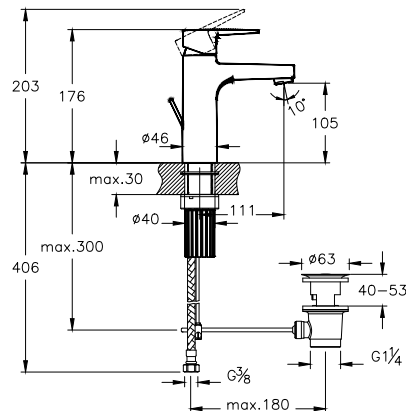

Faucets & Shower systems

• 10 year warranty is offered for chrome coated faucets and 5 year for coloured faucets and accessories excluding touch-free controlled (AquaSee), SST electronic and Perfect Time (AquaTouch) mixers.
• 2 years warranty is offered for touch-free controlled (AquaSee), SST electronic and Perfect Time (AquaTouch) mixers.
• Refer to pages 876-893 for compatibility table of faucets with washbasins.