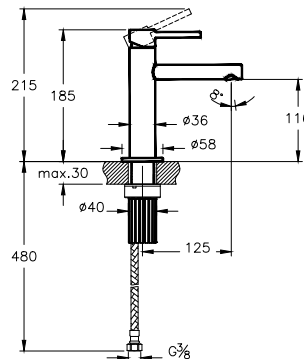

Faucets & Shower systems

A42556	Basin mixer	Chrome	282
A4255629* NEW	Basin mixer	Soft copper	340
A4255634	Basin mixer	Brushed nickel	424
A4255636WTC	Basin mixer	Matt black	424

- Spout length: 125 mm
- Spout height: 116 mm
- Max. 5 L/min. flow rate
- Installation without any additional tool
- High strength 100% brass cartridge
- Comfortable opening-closing for many years with teflon coated ceramic disc cartridge.

* Will be used instead of A4255626