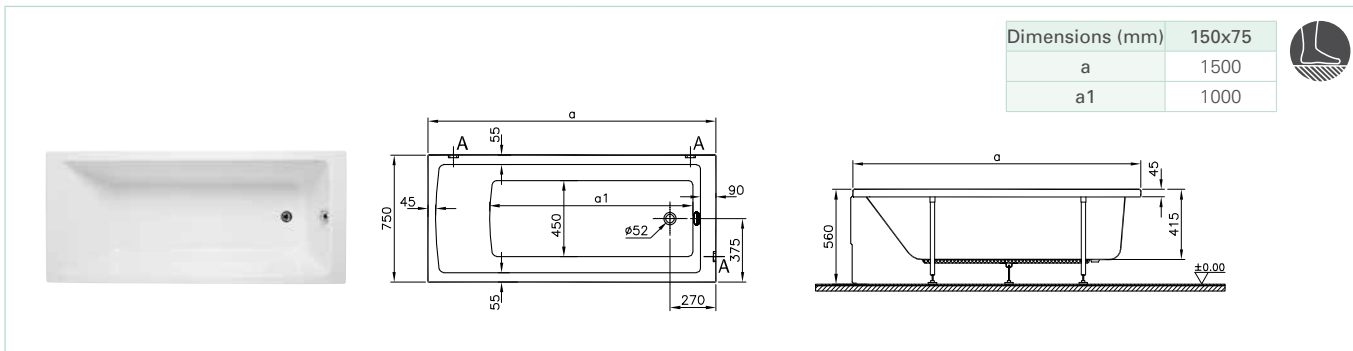

Neon (75 cm)

Code	Size (cm)	Product	Product properties	EXW EURO / pcs	
58970001000	150x75	Body	Minimum pallet quantity-14 pieces	387	
58970095000		Whirlpool	Air Relax	5.678	
58970009000			Aqua Soft	Look at the reference table (page 1422)	2.544
58970011000			Aqua Soft Easy Chrome		2.035
58970013000			Aqua Soft Easy Chrome with grip		2.035

Panels and complementary products		EXW EURO / pcs
51500001000	150 cm acrylic front panel	181
51620001000	75 cm acrylic side panel	145
59990897000	Leg set & wall anchors	134
59970013000	Pop up waste and overflow set for bathtubs (Silfra)	124
59970016000	Pop up waste and overflow set for bathtubs	60
59950247000*	Chrome grip (per piece)	63

* For bathtubs with grip hole, do not forget to add the grip code to the order. And please attach to the order note: Single or double grip hole is requested.
• Leg and waste set are included in the price of bathtub with hydromassage.
• For antislip application visit page 1404.

• 2 years warranty is offered for all showering areas product. Please check general information on page 1407.
* Orders with panel must include leg sets.