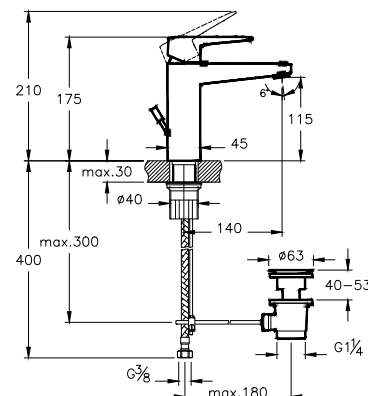

* Will be used instead of A42732423EXP
** Will be used instead of A4273426EXP

• 10 year warranty is offered for chrome coated faucets and 5 year for coloured faucets and accessories excluding touch-free controlled (AquaSee), SST electronic and Perfect Time (AquaTouch) mixers.
• 2 years warranty is offered for touch-free controlled (AquaSee), SST electronic and Perfect Time (AquaTouch) mixers.
• Refer to pages 876-893 for compatibility table of faucets with washbasins.