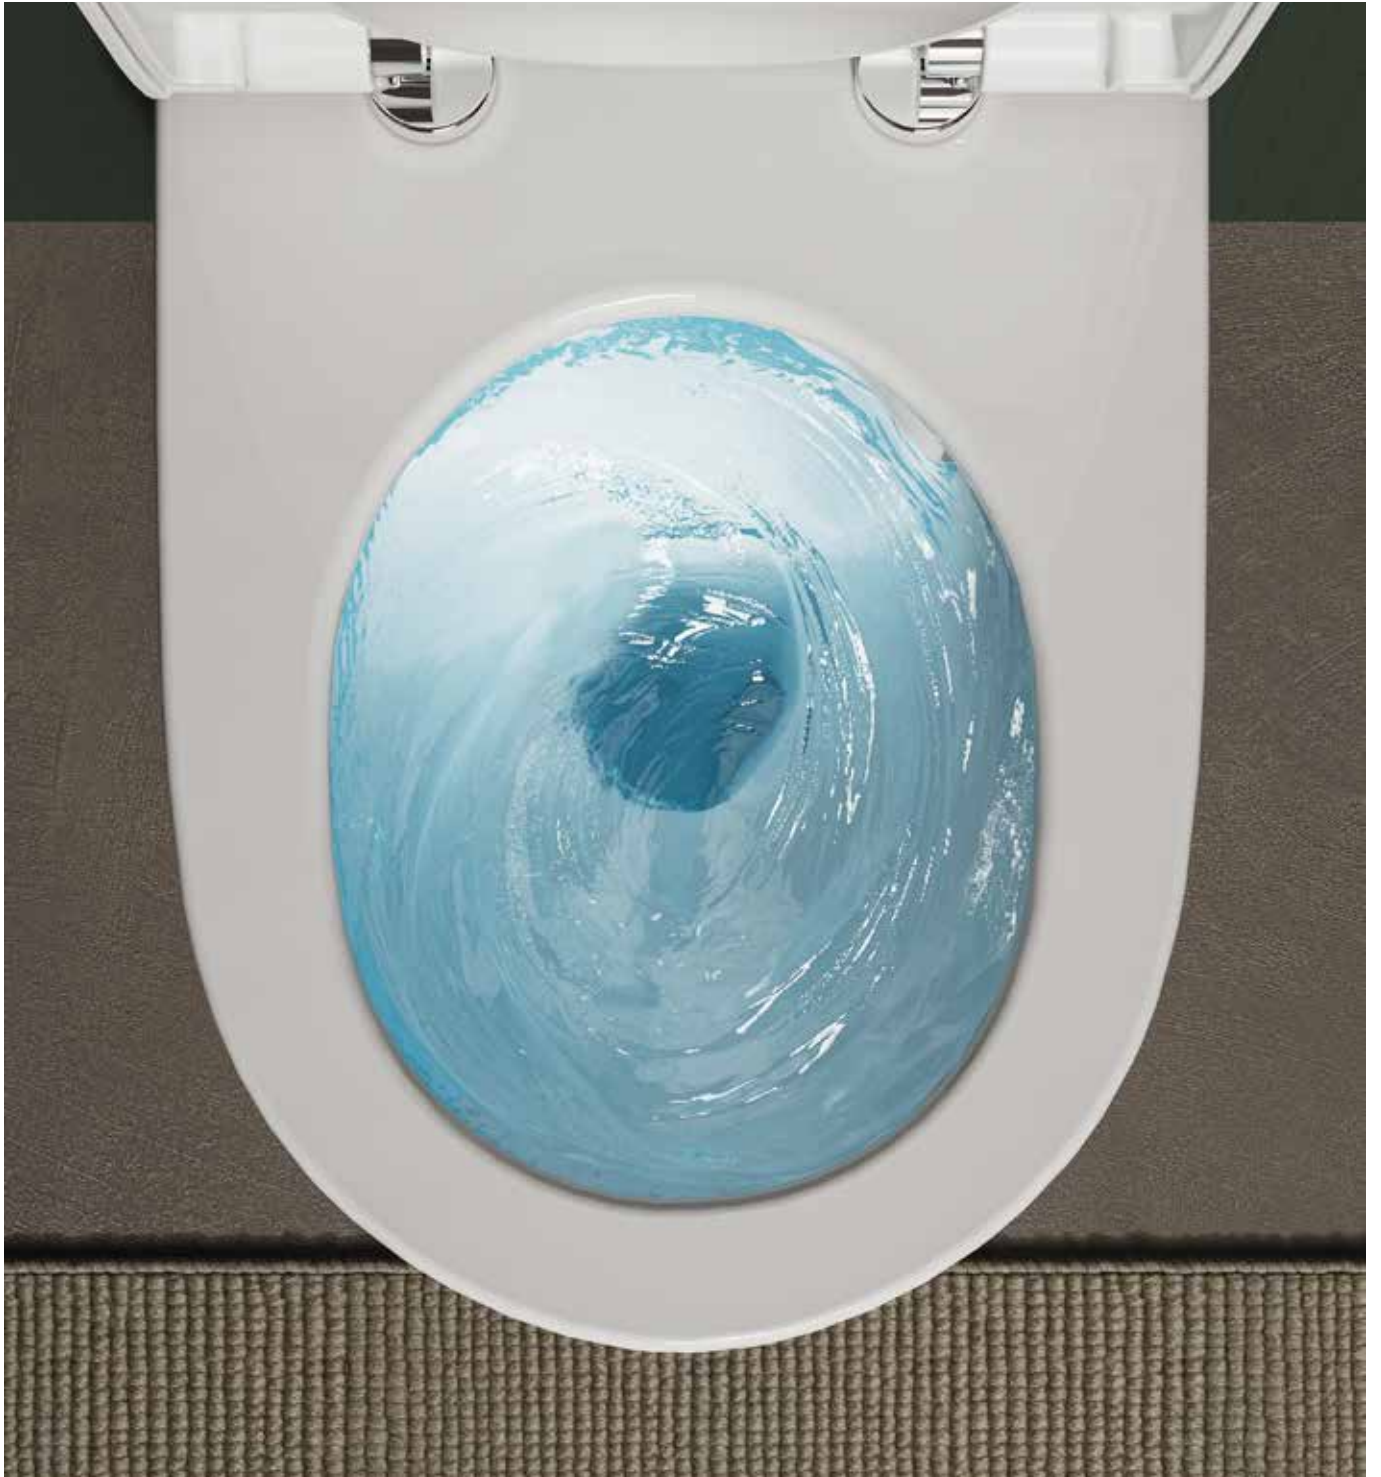

Toilet seat temperature adjustment

VitrA QuantumFlush

VitrA QuantumFlush

A brand new flushing technology

**A brand new
technology from
Vitra:
QuantumFlush**

Engineered based on the principle of laminar flow, QuantumFlush is designed to clean by spreading the water in the most powerful way, without splashing or noise over the entire inner surface of the toilet bowl.