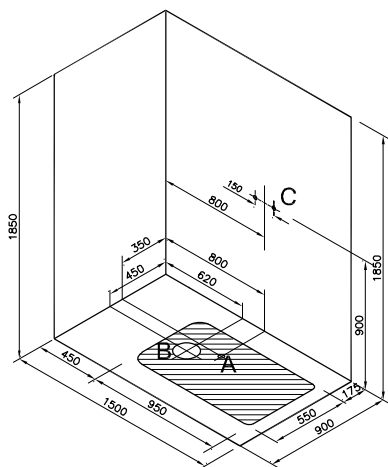

Roomy Neo Shower Unit (150x90 cm)

Roomy Shower Unit has:

- 6 mm tempered glass enclosure
- Wide sitting area.

Roomy Shower Unit has two models: left and right. When you look on idly; if the seat area is on the right; shower unit is called "Roomy Neo shower unit Right", if it is on the left; called "Roomy Neo shower unit Left".

Left code	Right code	System	Installation	Product properties			
				Enclosure	Lid	Drawer	EXW EURO / pcs
65061002000	65061003000	Shower unit	Flat	Front+Side	-	-	3.152
65061004000	65061001000			Front	-	-	3.152
65061012000	65061013000			Front+Side	✓	-	3.796
65061014000	65061011000			Front	✓	-	3.796
65061022000	65061023000			Front+Side	-	✓	4.407
65061024000	65061021000			Front	-	✓	4.407
65061102000	65061103000		Flat used with legs and panels	Front+Side	-	-	2.903
65061104000	65061101000			Front	-	-	2.903
65061112000	65061113000			Front+Side	✓	-	3.450
65061114000	65061111000			Front	✓	-	3.450
65061122000	65061123000			Front+Side	-	✓	3.774
65061124000	65061121000			Front	-	✓	3.774
Panel			EXW EURO / pcs				
53890001000	150 cm front panel	93					
53900001000	90 cm side panel	76					

• You may use installation video that you can reach from services.

- 2 years warranty is offered for all showering areas product. Please check general information on page 1407.
- Please check installation guide for page 1279.