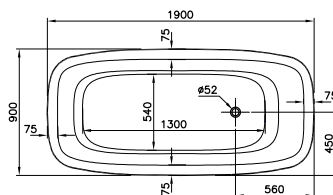

Water Jewels (190x90 cm)

Code	Size (cm)	Product	Product properties			
			Waste	Leg	Material	EXW EURO / pcs
53500097000	190x90	Body	White	Acrylic	Acrylic	10.062

- Leg and waste set are included in the price of bathtub with hydromassage.
- For antislip application visit page 1404.
- It's not compatible with deck mounted mixers.
- Floor mounted bath/shower mixers are suggested.

• 2 years warranty is offered for all showering areas product. Please check general information on page 1407. *Orders with panel must include leg sets. *Due to technical properties of the product, 5604857 - special 90 mm, pop up waste and overflow set - should be used, there is no other waste set alternative. *Can be applied as free standing.