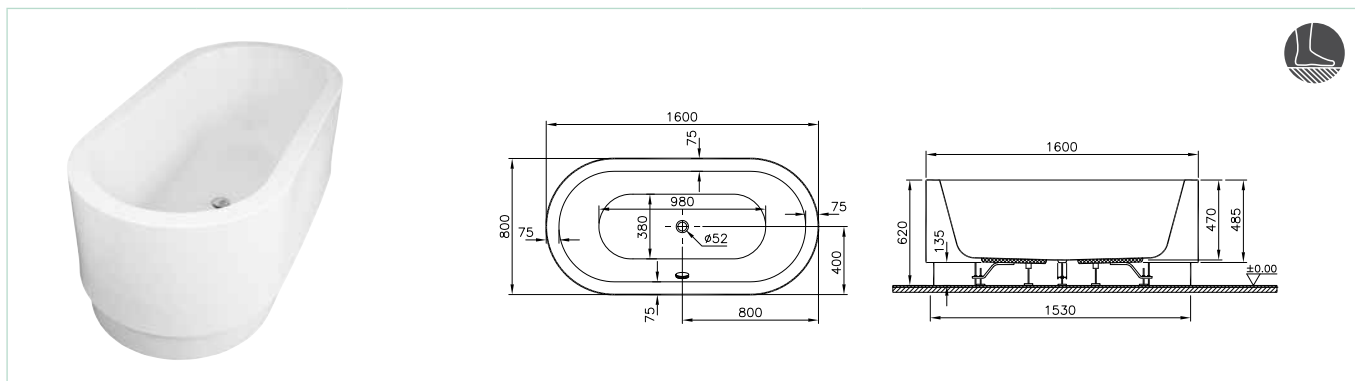

4 Life-Cocoon (160x80 cm)

Code	Size (cm)	Product	Product properties				EXW EURO / pcs				
			Whirlpool	Leg	Waste	Panel					
65670001000	160x80	Body	-	✓	Pop-up waste and overflow set	✓	3.416				
65670015000		Whirlpool	Duo Soft	Look at the reference table (page 1422)			10.216				
65670017000			Duo Soft with 2 lights				11.157				
65670014000			Aqua Maxi				8.459				
65670016000			Aqua Maxi with 1 light				8.928				
65670095000			Air Relax				10.458				
65670009000			Aqua Soft				6.205				
65670011000			Aqua Soft Easy				7.282				
59950241000							Wooden step				561
54260003000		Wall connector				310					
54260001000		Corner wall connector - right				1.002					
54260002000		Corner wall connector - left				1.002