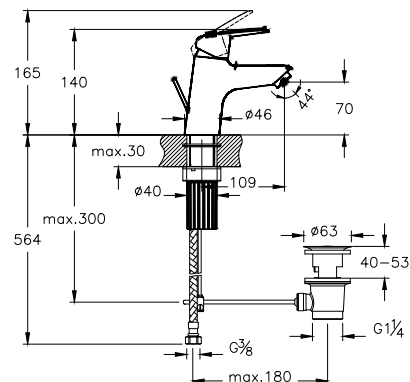

Flow Round NEW

Product code	Description	Coating	EXW EURO / pcs
A43137ENGX	BluEco basin mixer with pop-up, zamac • Spout length: 109 mm • Spout height: 70 mm • Max. 5 L/min. flow rate • Provides energy savings in individual and collective usage areas with a cartridge that supports sustainability. • Installation without any additional tool • Cartridge that reduces energy consumption and carbon emissions with a cold water start in the middle position. • To be launched on 1st of April 2024.	Chrome	139
A43152EXP	Basin mixer with swivel spout • Spout length: 114 mm • Spout height: 205 mm • Swivel spout • Cartridge with flow rate and temperature limiter • Max. 5 L/min. flow rate • Installation without any additional tool.	Chrome	133
A43152ENGX	BluEco basin mixer with swivel spout • Spout length: 114 mm • Spout height: 205 mm • Swivel spout • Max. 5 L/min. flow rate • Provides energy savings in individual and collective usage areas with a cartridge that supports sustainability. • Installation without any additional tool • Cartridge that reduces energy consumption and carbon emissions with a cold water start in the middle position.	Chrome	140

• 10 year warranty is offered for chrome coated faucets and 5 year for coloured faucets and accessories excluding touch-free controlled (AquaSee), SST electronic and Perfect Time (AquaTouch) mixers.
• 2 years warranty is offered for touch-free controlled (AquaSee), SST electronic and Perfect Time (AquaTouch) mixers.
• Refer to pages 876-893 for compatibility table of faucets with washbasins.