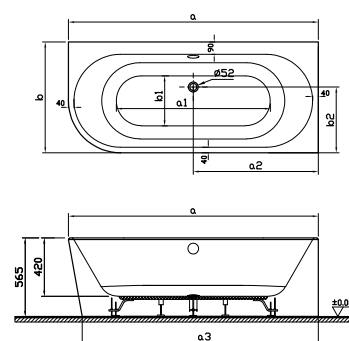

Geo Corner

Dimensions (mm)	180x80	165x75
a	1800	1650
a1	1110	930
a2	900	825
a3	1700	1550
b	800	750
b1	360	310
b2	475	425
b3	700	650

Right

Right Code	Left Code	Size	Product	Product properties				
				Leg	Siphon	Front panel	Side panel	EXW EURO / pcs
65460008000	65450008000	180x80	Body	✓	Standard	✓	✓	2.955
65440008000	65430008000	165x75		✓	Standard	✓	✓	2.616

Complementary products		EXW EURO / pcs
59970034000	White cover standard siphon	111

• 2 years warranty is offered for all showering areas product. Please check general information on page 1407. *Orders with panel must include leg sets. *Due to technical properties of the product, 5604857 - special 90 mm, pop up waste and overflow set - should be used, there is no other waste set alternative. *Can be applied as free standing.