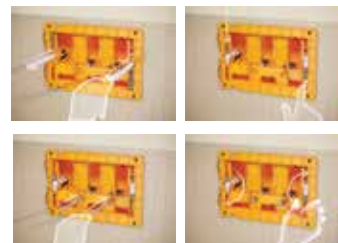

Wall connection fixing set

Quick assembly to the wall, with sensitive front depth and wall adjustment.

Height positioning markers

100 mm and 32 mm height stickers that provide accurate and easy cistern and WC installations without any need for measurement.

Adjustable floor fitting

Adjust height easily and precisely, done by just one person.

Faster than ever flush plate installation

With easy fit, the flush plate can be installed in one go. Without adjustment or remeasuring, simply insert and lock in place. Insert the screws, push them through and tighten them with just a few turns.