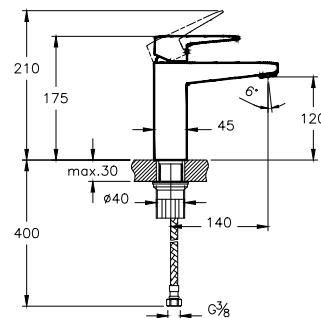

Faucets & Shower systems

• 10 year warranty is offered for chrome coated faucets and 5 year for coloured faucets and accessories excluding touch-free controlled (AquaSee), SST electronic and Perfect Time (AquaTouch) mixers.
• 2 years warranty is offered for touch-free controlled (AquaSee), SST electronic and Perfect Time (AquaTouch) mixers.
• Refer to pages 876-893 for compatibility table of faucets with washbasins.