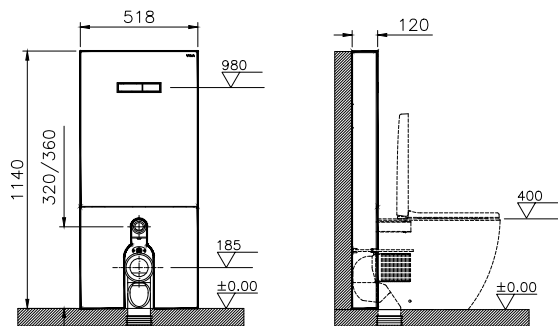

• 10 years warranty is offered for top/front operated concealed cisterns, 5 year warranty is offered for mechanic and pneumatic but 2 years warranty is offered only for touch free flush plate and Renoform series. • Refer to pages 546-547-548-549-550-551 for compatible WC pan.