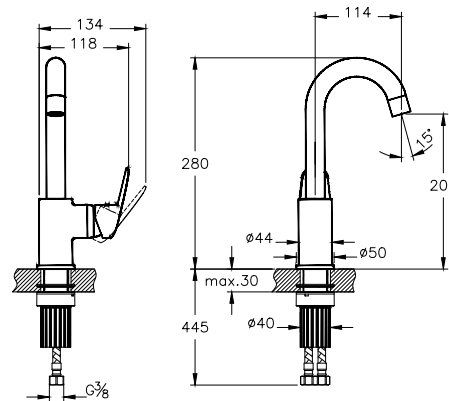

Flow Round NEW

Product code	Description	Coating	EXW EURO / pcs
A43137ENGX	BluEco basin mixer with pop-up, zamac • Spout length: 109 mm • Spout height: 70 mm • Max. 5 L/min. flow rate • Provides energy savings in individual and collective usage areas with a cartridge that supports sustainability. • Installation without any additional tool • Cartridge that reduces energy consumption and carbon emissions with a cold water start in the middle position. • To be launched on 1st of April 2024.	Chrome	139
A43152EXP	Basin mixer with swivel spout • Spout length: 114 mm • Spout height: 205 mm • Swivel spout • Cartridge with flow rate and temperature limiter • Max. 5 L/min. flow rate • Installation without any additional tool.	Chrome	133
A43152ENGX	BluEco basin mixer with swivel spout • Spout length: 114 mm • Spout height: 205 mm • Swivel spout • Max. 5 L/min. flow rate • Provides energy savings in individual and collective usage areas with a cartridge that supports sustainability. • Installation without any additional tool • Cartridge that reduces energy consumption and carbon emissions with a cold water start in the middle position.	Chrome	140

• 10 year warranty is offered for chrome coated faucets and 5 year for coloured faucets and accessories excluding touch-free controlled (AquaSee), SST electronic and Perfect Time (AquaTouch) mixers.
• 2 years warranty is offered for touch-free controlled (AquaSee), SST electronic and Perfect Time (AquaTouch) mixers.
• Refer to pages 876-893 for compatibility table of faucets with washbasins.