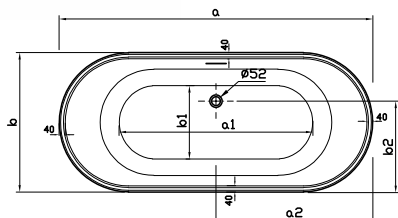

Dimensions (mm)	190x90	180x80	170x80	160x75
a	1900	1800	1700	1600
a1	1210	1110	1010	910
a2	950	900	850	800
a3	1700	1600	1500	1400
b	900	800	800	750
b1	520	420	420	370
b2	625	525	525	475
b3	700	600	600	550