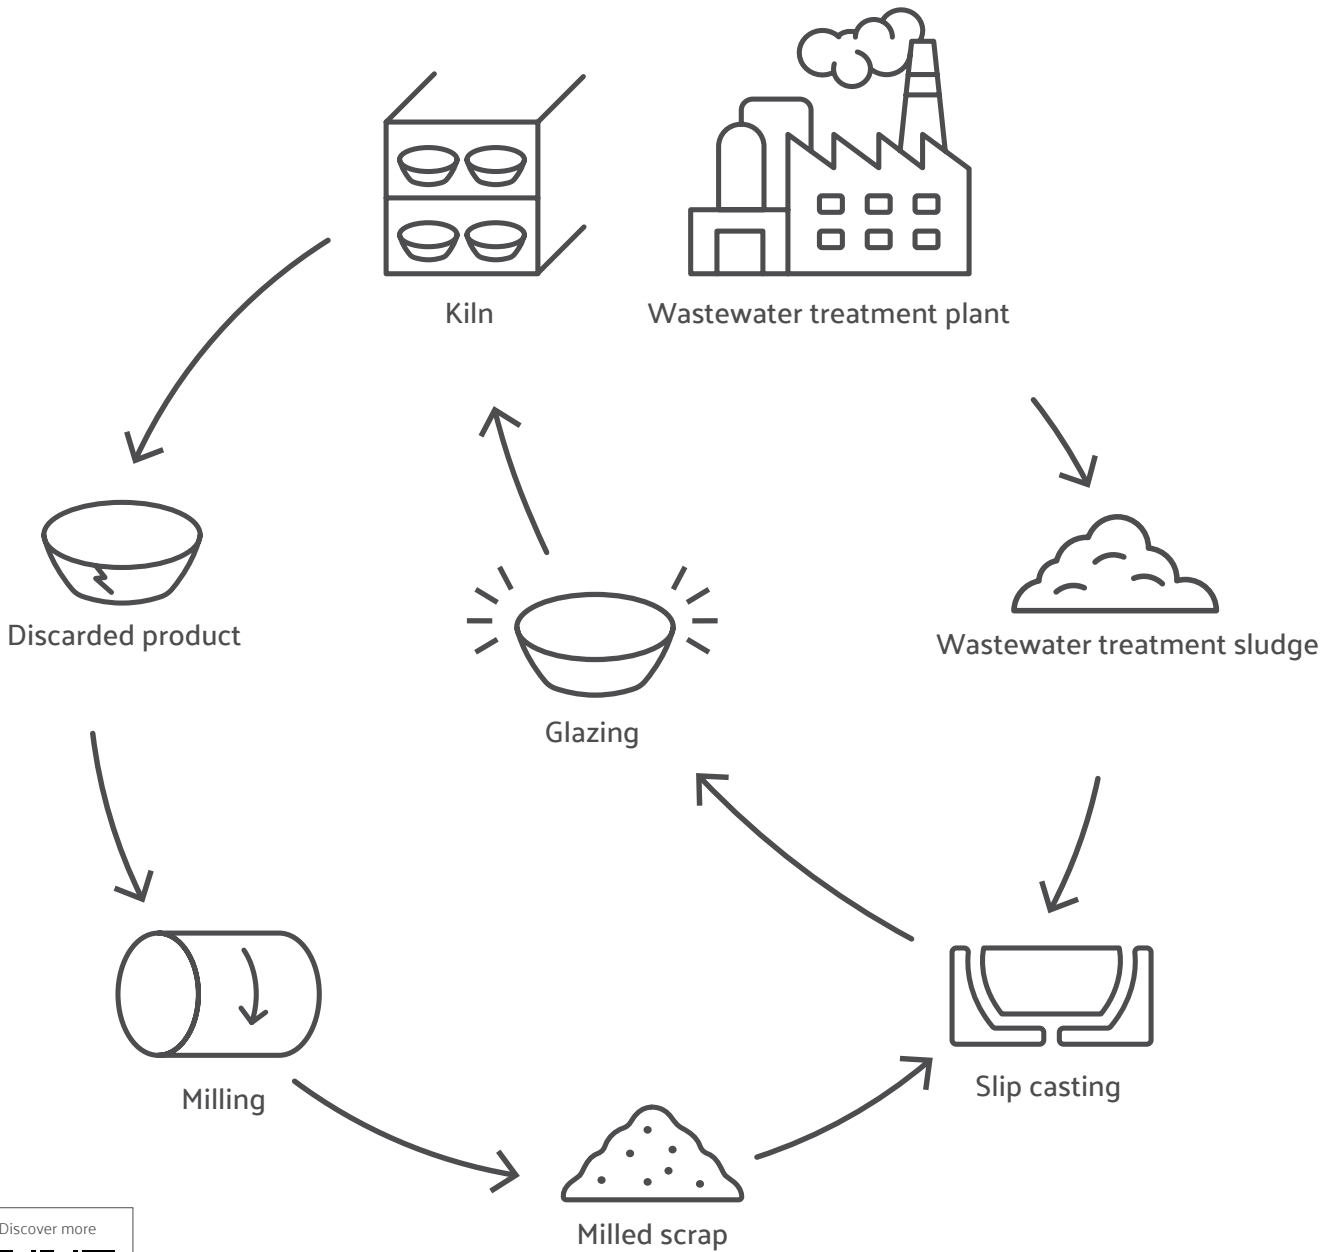

Outline Recycled

The New Vitra Recycled Washbasin is designed from waste materials