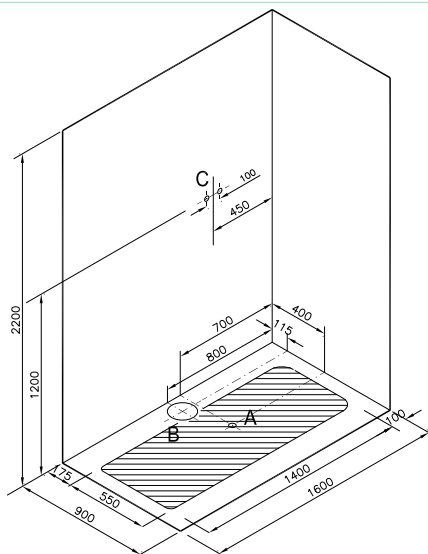

- 2 years warranty is offered for all showering areas product. Please check general information on page 1407.
- Please check installation guide for page 1279.

Zest Shower Unit (160x90 cm)

Left

Image belongs to 59890021000