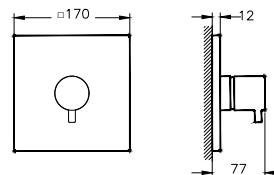

- **Will be used instead of A42670EXP**
- **Launch by 1st of January**

Faucets & Shower systems

A42828EXP	Built-in bath mixer, (exposed part)	Chrome	127
A4282874EXP* NEW	Built-in bath mixer, (exposed part)	Soft gold	151
A4282829EXP** NEW	Built-in bath mixer, (exposed part)	Soft copper	151
A4282834EXP	Built-in bath mixer, (exposed part)	Brushed nickel	189
A4282836EXP	Built-in bath mixer, (exposed part)	Matt black	189