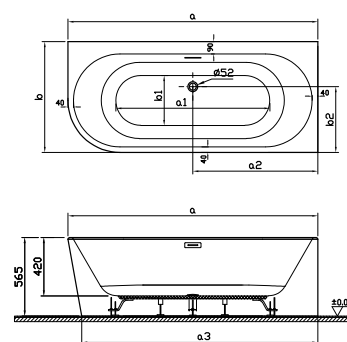

Geo Corner

Dimensions (mm)	180x80	165x75
a	1800	1650
a1	1110	930
a2	900	825
a3	1700	1550
b	800	750
b1	360	310
b2	475	425
b3	700	650

Right

Left Code	Right Code	Size	Product	Product properties			
				Leg	Siphon	Panel	EXW EURO / pcs
65450007000	65460007000	180x80	Body	✓	Rectangular	✓	2.955
65430007000	65440007000	165x75		✓		✓	2.616

Complementary products		EXW EURO / pcs
59970035000	White cover hidden siphon	128

• 2 years warranty is offered for all showering areas product. Please check general information on page 1407. *Orders with panel must include leg sets. *Due to technical properties of the product, 5604857 - special 90 mm, pop up waste and overflow set - should be used, there is no other waste set alternative. *Can be applied as free standing.