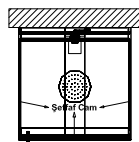

Zest Shower Unit (90x90 cm)

Enclosure alternatives according to product placement

Glass

A

Flat wall

56930022000

(All the glasses on right, left & front are transparent, handle is on the left)

56930021000 codes have handles on right.