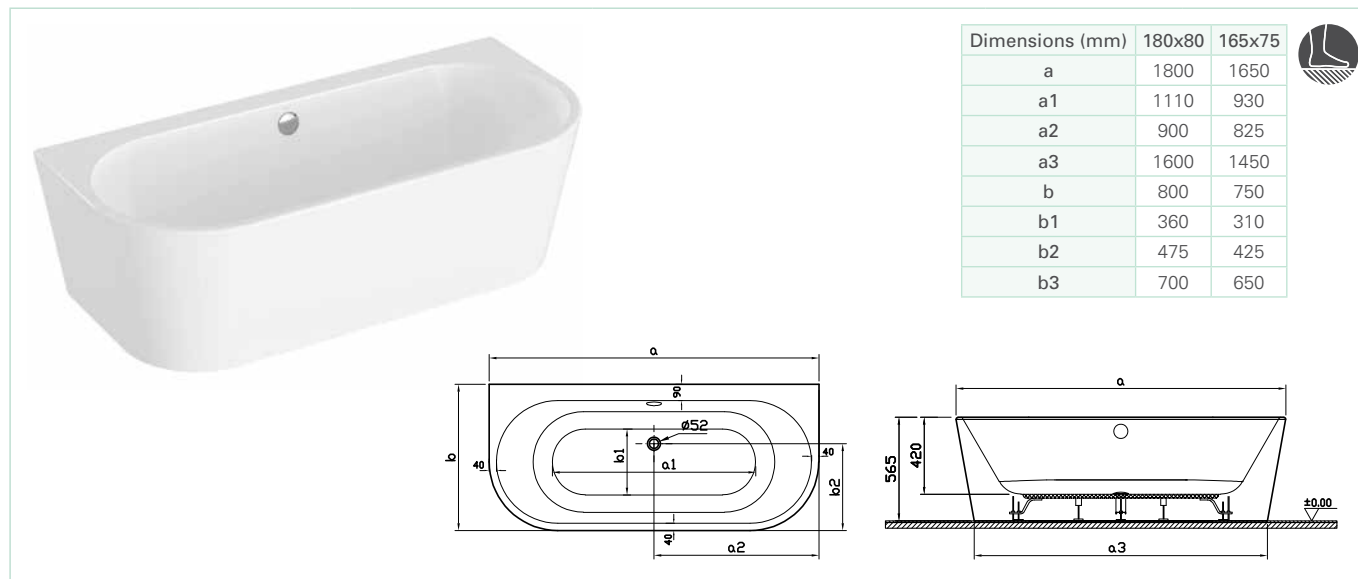

Geo Back-to-Wall

Code	Size (cm)	Product	Product properties			
			Leg	Vaste	Panel	EXW EURO / pcs
65420008000	180x80	Body	✓	Standard	✓	2.955
65410008000	165x75		✓		✓	2.616

Complementary products		EXW EURO / pcs
59970034000	White cover standard siphon	111

• 2 years warranty is offered for all showering areas product. Please check general information on page 1407. *Orders with panel must include leg sets. *Due to technical properties of the product, 5604857 - special 90 mm, pop up waste and overflow set - should be used, there is no other waste set alternative. *Can be applied as free standing.