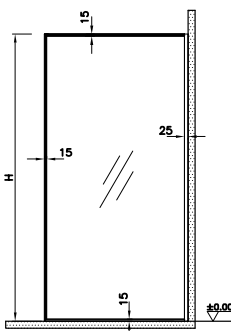

Universal Panels (Fixed)

Size (cm)	120	100	90
X (mm)	1200	1000	900
H (mm)	2000	2000	2000
S1 (mm)	1980x1180	1980x980	1980x880

Images and technical drawings are representative.
U, L and straight wall combinations can be created with front and side panels.

Code	Product	Product properties				EXW EURO / pcs
		Size	Door type	Frame color	Glass color	
65650002480	Fixed panel	120 cm	Wall connection from one side	Matt black	Transparent	1.733
65650002486					Protect Plus	2.252
65650002492					Smoked	2.166
65650002498					Smoked Protect Plus	2.685
65650002479	Fixed panel	100 cm	Wall connection from one side	Matt black	Transparent	1.575
65650002485					Protect Plus	2.048
65650002491					Smoked	1.969
65650002497					Smoked Protect Plus	2.441
65650002478	Fixed panel	90 cm	Wall connection from one side	Matt black	Transparent	1.500
65650002484					Protect Plus	1.950
65650002490					Smoked	1.875
65650002496					Smoked Protect Plus	2.325

• Right and left product code is the same. • Glass thickness is 6 mm. • Can be installed on tiles and shower trays.