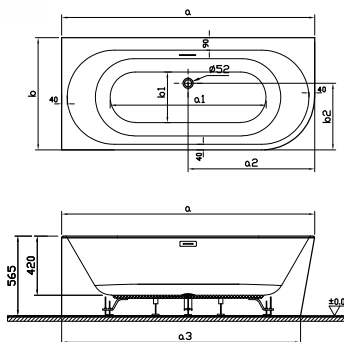

Dimensions (mm)	180x80	165x75
a	1800	1650
a1	1110	930
a2	900	825
a3	1700	1550
b	800	750
b1	360	310
b2	475	425
b3	700	650

Left