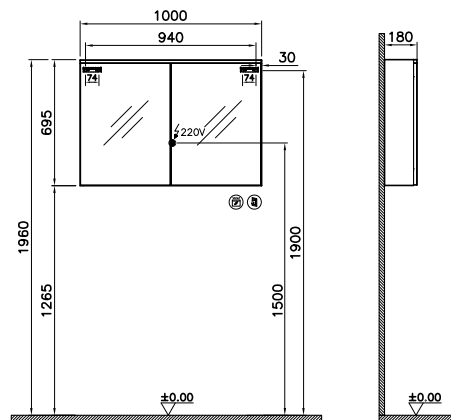

Bathroom furniture

WxDxH 100x18x70 cm
4000 K and IP44, including armature LED lighting.
Energy class is G.
On/off switch button is available at the bottom of the mirror.

▼ **Scope of the fast production, a max of 8 pcs of this code can be ordered.**