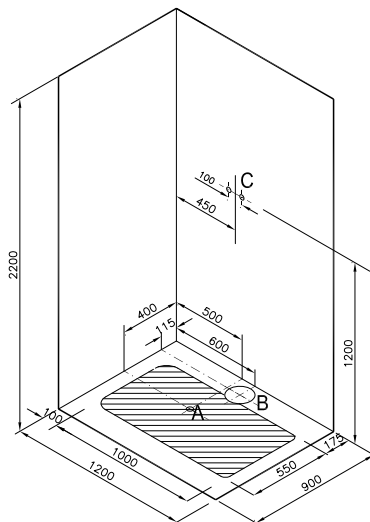

Zest Shower Unit (120x90 cm)

Left

Image belongs to 59880021000

Right

Image belongs to 59880022000

Profiles colour options

Matt Black

Zest shower unit has: