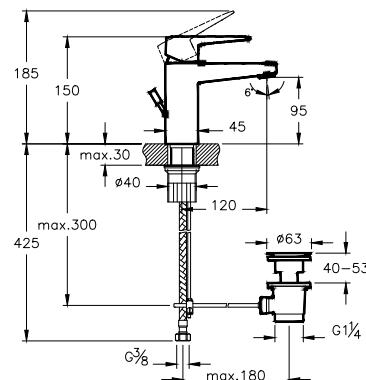

Root Square

Product code	Description	Coating	EXW EURO / pcs
A42735EXP	Basin mixer with pop-up	Chrome	187
A4273574EXP* NEW	Basin mixer with pop-up	Soft gold	224
A4273529EXP** NEW	Basin mixer with pop-up	Soft copper	224
A4273534EXP	Basin mixer with pop-up	Brushed nickel	280
A4273536EXP	Basin mixer with pop-up	Matt black	280

- Spout length: 120 mm
- Spout height: 94 mm
- Cartridge with flow rate and temperature limiter
- Max. 5 L/min. flow rate
- Not compatible for basins without overflow
- Trap not included
- Refer to pages 837-838 to choose trap

* Will be used instead of A4273523EXP
** Will be used instead of A4273526EXP

A42732EXP	Basin mixer	Chrome	168
A4273274EXP* NEW	Basin mixer	Soft gold	203
A4273229EXP** NEW	Basin mixer	Soft copper	203
A4273234EXP	Basin mixer	Brushed nickel	254
A4273236EXP	Basin mixer	Matt black	254

- Spout length: 120 mm
- Spout height: 95 mm
- Cartridge with flow rate and temperature limiter
- Max. 5 L/min. flow rate
- Installation without any additional tool

* Will be used instead of A4273223EXP
** Will be used instead of A4273226EXP