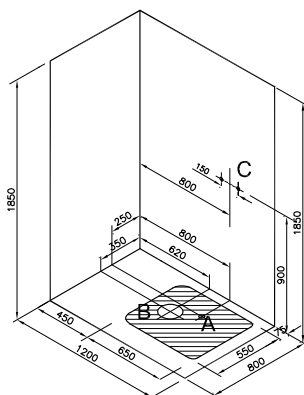

Roomy Neo Shower Unit (120x80 cm)

Left

Image belongs to 58980012000