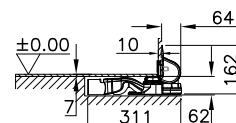

Size of the product is 100 cm. It can be tailored desired size till 30 cm.

Waste options			Size (cm)	Colour	EXW EURO / pcs
Side H:80	Vertical	Side H:60			
59980410000	59980416000	59980413000	100	Matt chrome	1.000
59980401000	59980407000	59980404000	60	Matt chrome	684