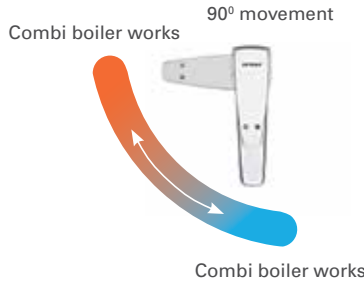

Energy saving

Blue Eco cartridge which works with 90 degree angle, prevents unnecessary working of your combi boiler by giving only cold water when opened in the middle position. Thus, it saves more energy.