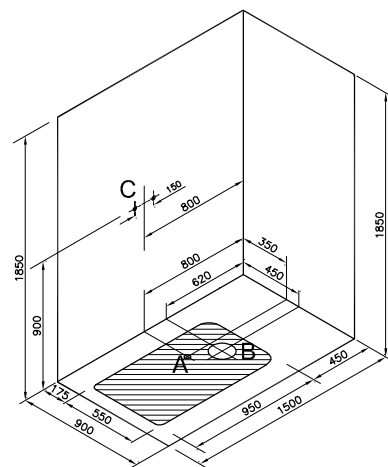

Roomy Shower Unit has:

- 6 mm tempered glass enclosure
- Wide sitting area.

Roomy Shower Unit has two models: left and right. When you look on idly; if the seat area is on the right; shower unit is called "Roomy Neo shower unit Right", if it is on the left; called "Roomy Neo shower unit Left".

Left code	Right code	System	Installation	Product properties			
				Enclosure	Lid	Drawer	EXW EURO / pcs
65061002000	65061003000	Shower unit	Flat	Front+Side	-	-	3.152
65061004000	65061001000			Front	-	-	3.152
65061012000	65061013000			Front+Side	✓	-	3.796
65061014000	65061011000			Front	✓	-	3.796
65061022000	65061023000			Front+Side	-	✓	4.407
65061024000	65061021000			Front	-	✓	4.407
65061102000	65061103000		Flat used with legs and panels	Front+Side	-	-	2.903
65061104000	65061101000			Front	-	-	2.903
65061112000	65061113000			Front+Side	✓	-	3.450
65061114000	65061111000			Front	✓	-	3.450
65061122000	65061123000			Front+Side	-	✓	3.774
65061124000	65061121000			Front	-	✓	3.774
Panel			EXW EURO / pcs				
53890001000	150 cm front panel	93					
53900001000	90 cm side panel	76					

• You may use installation video that you can reach from services.

- 2 years warranty is offered for all showering areas product. Please check general information on page 1407.
- Please check installation guide for page 1279.