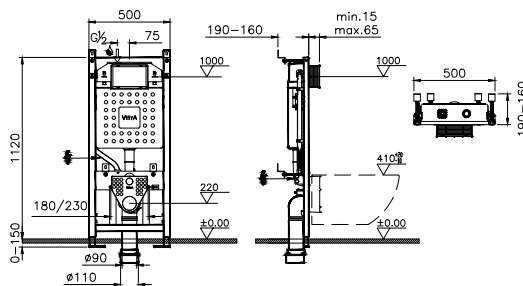

Concealed cisterns / V-Fix Prime 12 cm Concealed Cisterns

Product / Code	Description	EXW EURO / pcs
V-Fix Prime 12 cm Concealed Cistern, for wall-hung WC pans, for drywall applications		
762-5800-01	Adjusted to 3/6 L, wall mounted, included wall connection fixing set	311
762-5800-02	Adjusted to 2,5/4 L, wall mounted, included wall connection fixing set	311
762-5801-01	Adjusted to 3/6 L, metal profile mounted, adjusted to 3/6L	300
762-5801-02	Adjusted to 2,5/4 L, metal profile mounted, adjusted to 2,5/4L	300

- Front operated
- Dual flush
- Min. wall mounting depth is 160 mm
- Includes junction box and cable channel for the connection of electronic products.
- Middle wall fixations are not included.
- For included water connection pipe version, 762-5800-XXEXP can be ordered.
- 762-5800-XXEXP must be ordered with 300-1209 water connection flex hose.

Please refer to page 552 for compatible panels.

V-Fix Prime 12 cm Concealed Cistern, for wall-hung WC pans, floor mounted, for drywall applications

762-4800-01	Adjusted to 3/6 L	340
762-4800-02	Adjusted to 2,5/4 L	340

- For suitable wall application, refer to page 552
- Front operated
- Dual flush
- Min. wall mounting depth is 200 mm
- Drywall marking system
- Includes junction box and cable channel for the connection of electronic products.

Please refer to page 552 for compatible panels.