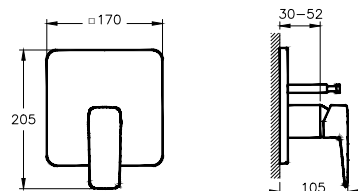

- **Will be used instead of A4282823EXP**
- ** **Will be used instead of A4282826EXP**

• 10 year warranty is offered for chrome coated faucets and 5 year for coloured faucets and accessories excluding touch-free controlled (AquaSee), SST electronic and Perfect Time (AquaTouch) mixers.
• 2 years warranty is offered for touch-free controlled (AquaSee), SST electronic and Perfect Time (AquaTouch) mixers.
• Refer to pages 876-893 for compatibility table of faucets with washbasins.