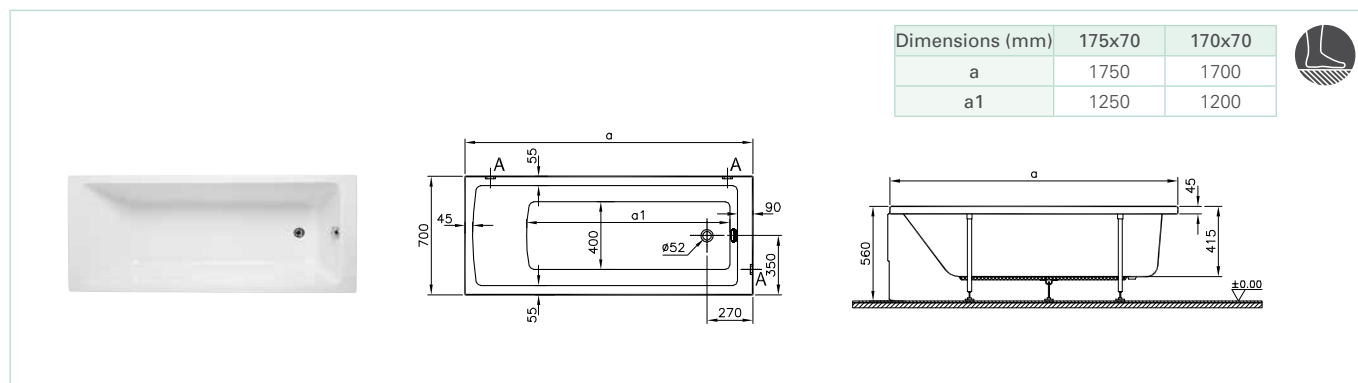

Neon (70 cm)

Code	Size (cm)	Product	Product properties	EXW EURO / pcs	
54200001000	175x70	Body	Minimum pallet quantity - 14 pieces	425	
54200095000		Whirlpool	Air Relax	Look at the reference table (page 1422)	6.523
54200009000			Aqua Soft		2.617
54200011000			Aqua Soft Easy Chrome		2.093
54200013000			Aqua Soft Easy Chrome with grip		2.093
52530001000	170x70	Body	Minimum pallet quantity - 14 pieces	405	
52530095000		Whirlpool	Air Relax	Look at the reference table (page 1422)	6.243
52530009000			Aqua Soft		2.579
52530011000			Aqua Soft Easy Chrome		2.065
52530013000			Aqua Soft Easy Chrome with grip		2.065

Panels and complementary products		EXW EURO / pcs
51470001000	175 cm acrylic front panel	216
51480001000	170 cm acrylic front panel	207
51630001000	70 cm acrylic side panel	116
59990420000	Leg set & wall anchors 175x70 cm	134
59990251000	Leg set & wall anchors 170x70 cm	134
59970013000	Pop up waste and overflow set for bathtubs (Silfra)	124
59970016000	Pop up waste and overflow set for bathtubs	60
59950247000*	Chrome grip (per piece)	63

* For bathtubs with grip hole, do not forget to add the grip code to the order. And please attach to the order note: Single or double grip hole is requested.
• Leg and waste set are included in the price of bathtub with hydromassage.
• For antislip application visit page 1404.

• 2 years warranty is offered for all showering areas product. Please check general information on page 1407.
* Orders with panel must include leg sets.