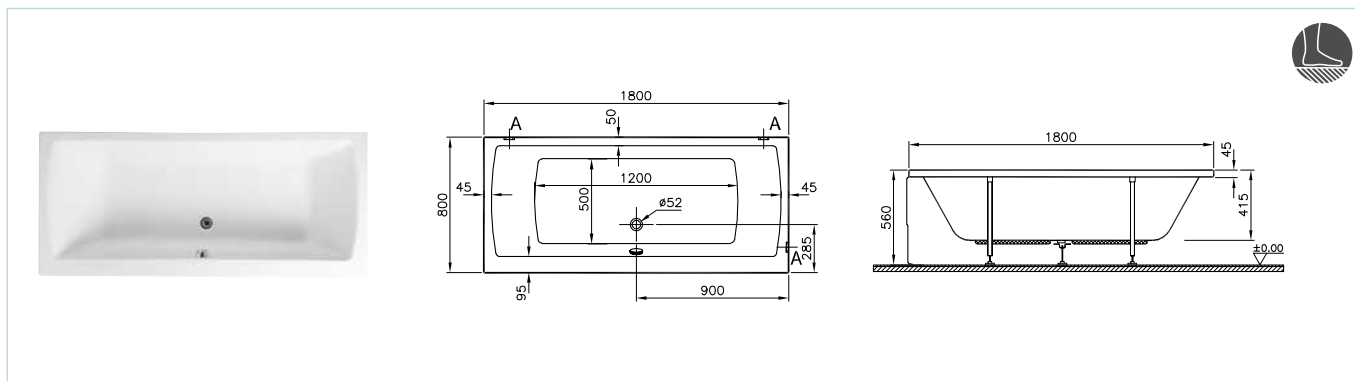

Neon (80 cm)

Code	Size (cm)	Product	Product properties	EXW EURO / pcs	
52540001000	180x80	Body	Minimum pallet quantity - 14 pieces	480	
52540015000		Whirlpool	Duo Soft	Look at the reference table (page 1422)	5.517
52540017000			Duo Soft with 2 lights		6.070
52540014000			Aqua Maxi		4.180
52540016000			Aqua Maxi with 1 light		4.599
52540095000			Air Relax		6.767
52540009000			Aqua Soft		2.883
52540011000			Aqua Soft Easy Chrome		2.387
52540013000			Aqua Soft Easy Chrome with grip		2.387

Panels and complementary products		EXW EURO / pcs
51460001000	180 cm acrylic front panel	222
51610001000	80 cm acrylic side panel	145
59990254000	Leg set & wall anchors	134
59970013000	Pop up waste and overflow set for bathtubs (Silfra)	124
59970016000	Pop up waste and overflow set for bathtubs	60
59950247000*	Chrome grip (per piece)	63

- For bathtubs with grip hole, do not forget to add the grip code to the order. And please attach to the order note: Single or double grip hole is requested.
- Leg and waste set are included in the price of bathtub with hydromassage.
- For antislip application visit page 1404.

- 2 years warranty is offered for all showering areas product. Please check general information on page 1407.
- Orders with panel must include leg sets.