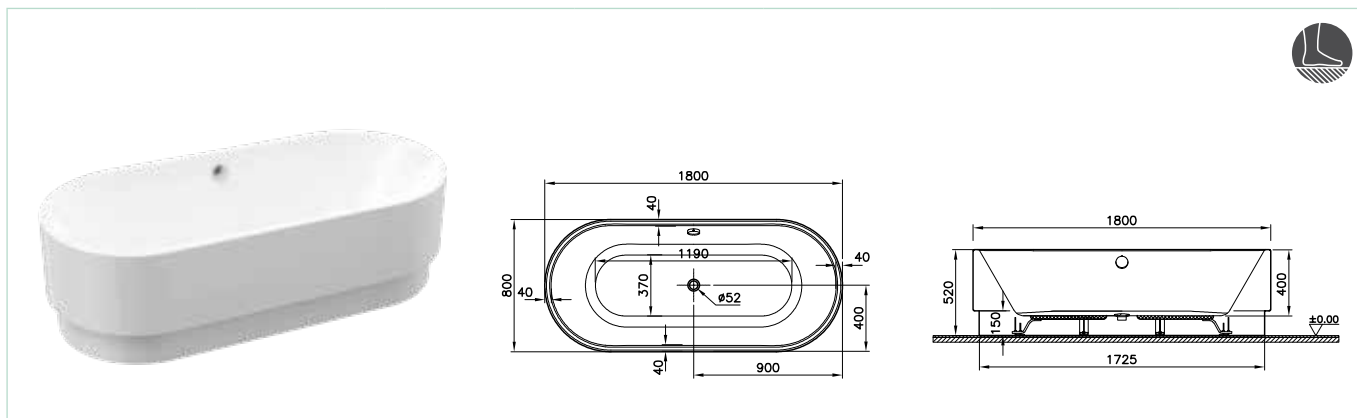

4 Life-Cocoon (180x80 cm)

Code	Size (cm)	Product	Product properties			
			Leg	Waste	Panel	EXW EURO / pcs
65660001000	180x80	Body	✓	Pop-up waste and overflow set	✓	3.758

• Leg and waste set are included in the price of bathtub with hydromassage.

• 2 years warranty is offered for all showering areas product. Please check general information on page 1407. *Orders with panel must include leg sets. *Due to technical properties of the product, 5604857 - special 90 mm, pop up waste and overflow set - should be used, there is no other waste set alternative. *Can be applied as free standing.