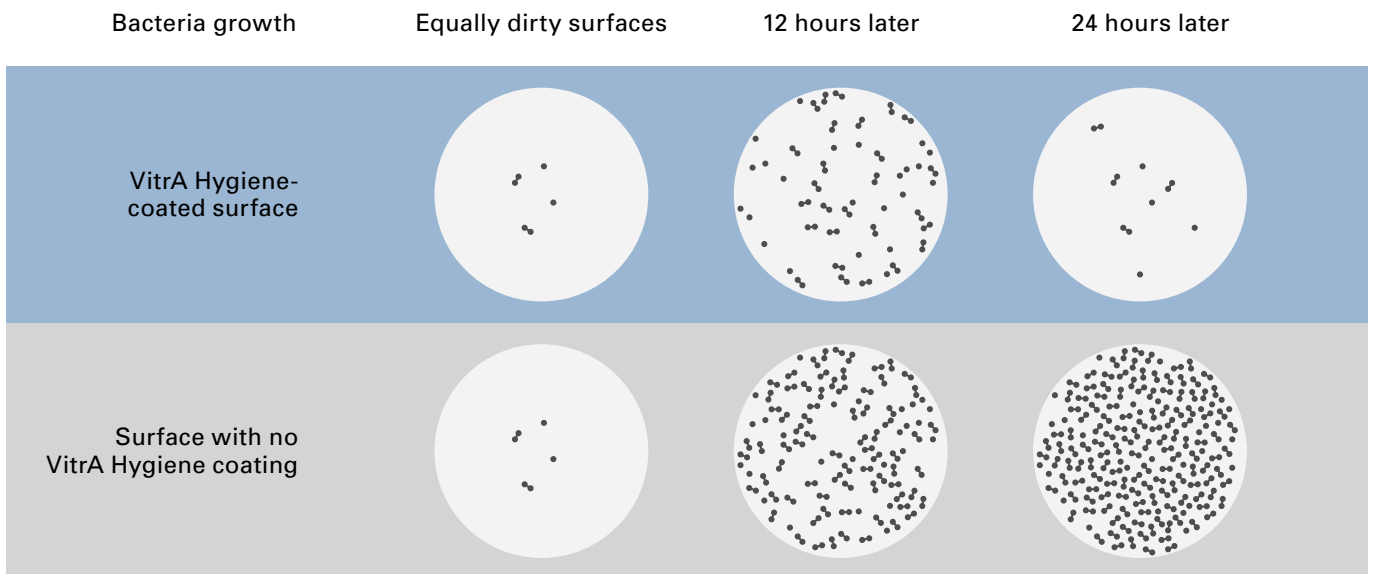

Certified by Quiet Mark 

VitrA Rim-ex

Rimless WC that leaves no room for dirt

Sanitaryware & Complementary products

The VitrA Rim-ex system flushes every part of the VitrA wall-hung WC bowl, leaving bacteria nowhere to hide. Free of the channels that can harbour harmful bacteria and microorganisms, the VitrA Rim-ex toilet is easier to clean and 95% more hygienic than standard pans. The triple-nozzle diverter and the smooth curvature of the bowl give a thorough and 25% more hygienic flush each time.

Channel-free WC bowl

Standard WC bowl with a channel

VitrA Hygiene

Ion-rich technology that inhibits the growth of harmful bacteria

VitrA Hygiene, which coats all VitrA ceramicware, inhibits the growth of harmful bacteria by 99.9%. By disrupting the cellular structure of bacteria that cling to the surface during use, this proprietary glaze prevents them from proliferating into a colony.

Sanitaryware & Complementary products

VitrA Clean

Surface that repels dirt and dirty water

Sanitaryware & Complementary products

VitrA Clean has hydrophobic finish over the entire ceramic surface, which repels dirt and dirty water and simplifies cleaning without the need for aggressive agents. VitrA Clean causes water to form droplets that slide down the sloping ceramic surface. As they are pulled down by gravity, these globules carry away any clinging dirt, thereby cleaning the surface.