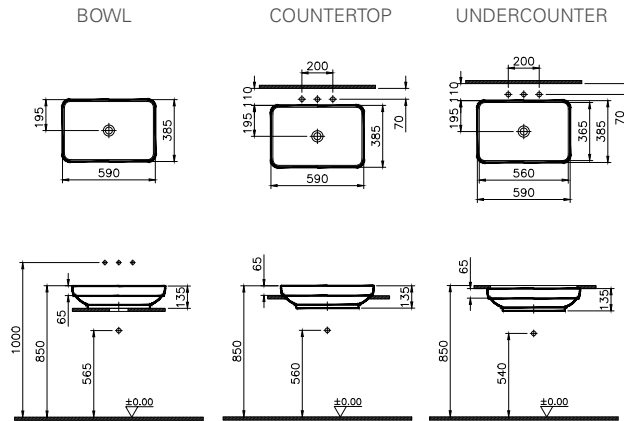

Water Jewels

Sanitaryware & Complementary products

Product / Code	Description	EXW EURO / pcs
4442B403-1361	Rectangular bowl, 60x39 cm White For undercounter application 310278 bowl undercounter fixing kit should be ordered separately.	345
4442B497-1747	Rectangular bowl, 60x39 cm White-Black For undercounter application 310278 bowl undercounter fixing kit should be ordered separately.	368
4442B476-1361	Rectangular bowl, 60x39 cm Matt stone grey For undercounter application 310278 bowl undercounter fixing kit should be ordered separately.	368
4442B470-1361	Rectangular bowl, 60x39 cm Black For undercounter application 310278 bowl undercounter fixing kit should be ordered separately.	368

• 10 years warranty is offered only for ceramic sanitaryware products.