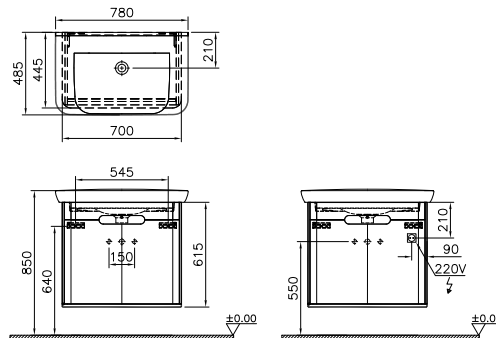

Sento

Product / Code	Description	Body / Door material	EXW EURO / pcs
Washbasin unit, with doors, 80 cm 1 tap hole			
60785 ▼	Matt white	Thermoform onto MDF / Thermoform onto MDF	1.043
60809 ▼	Matt anthracite	Thermoform onto MDF / Thermoform onto MDF	1.043
65871	Matt fjord green	Thermoform onto MDF / Thermoform onto MDF	1.043
65983	Matt light grey	Thermoform onto MDF / Thermoform onto MDF	1.043

WxDxH 78x49x69 cm
5947B003-0001 Sento washbasin is included.
3000 K
LED is included below the washbasin unit.
LED LED motion sensor control for on/off.
Energy class is G.
Trap and waste set is not included, must be ordered separately
Legs are not included. 61069 leg set with 4 pieces must be ordered separately if it is desired.

▼ **Scope of the fast production, a max of 8 pcs of this code can be ordered.**

- WxDxH refers to WidthxDepthxHeight
- 2 years warranty is offered for bathroom furniture products. • Please refer to technical drawings for exact measures.
- ▼ This symbol shows that these products are fast production codes. (It will be valid from April)