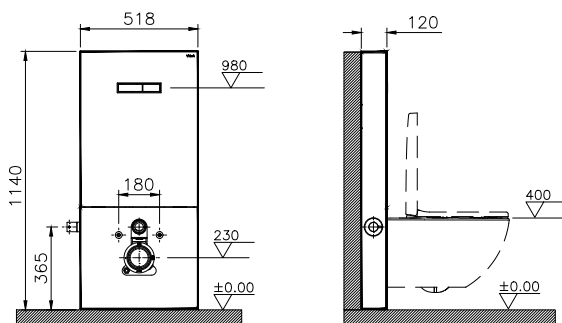

Concealed cisterns / Vitrus Pre-wall Glass Cisterns

Product / Code	Description	EXW EURO / pcs
Vitrus Pre-wall Glass Cistern for wall-hung WC pans, with stop valve		
770-5771-01	Adjusted to 3/6 L, black	1.135
770-5771-02	Adjusted to 2.5/4 L, black	1.135
770-5770-01	Adjusted to 3/6 L, white	1.135
770-5770-02	Adjusted to 2.5/4 L, white	1.135

- WC pan is not included
- 90° water outlet and 110 mm adapter included
- 300-1032 S type water outlet or 300-1024 horizontal water outlet can be ordered separately.

Vitrus Pre-wall Glass Cistern for wall-hung WC pan

770-5761-01	Adjusted to 3/6 L, black	1.023
770-5761-02	Adjusted to 2.5/4 L, black	1.023
770-5760-01	Adjusted to 3/6 L, white	1.023
770-5760-02	Adjusted to 2.5/4 L, white	1.023

- WC pan is not included
- 90° water outlet and 110 mm adapter included
- 300-1032 S type water outlet or 300-1024 horizontal water outlet can be ordered separately.