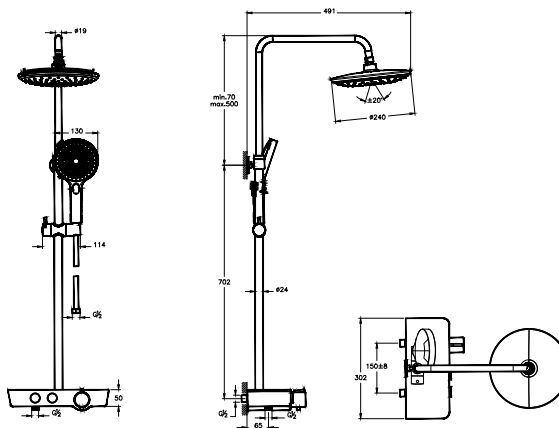

* Will be used instead of A4720223EXP
 ** Will be used instead of A4720226EXP

A47203EXP

AquaControl Charm 240 2F shower column

Chrome

1.457

- Column pipe diameter: Ø24mm
- Telescopic distance adjustment for showerhead
- Thermostatic mixer, shower head and hand shower are included
- Head shower has 2 function
- Head shower diameter: 240 mm
- Hand shower diameter: 120 mm
- Designed to run two of the following outlets: showerhead or handshower
- Safety stop button at 38°C
- Requires no concealed installation