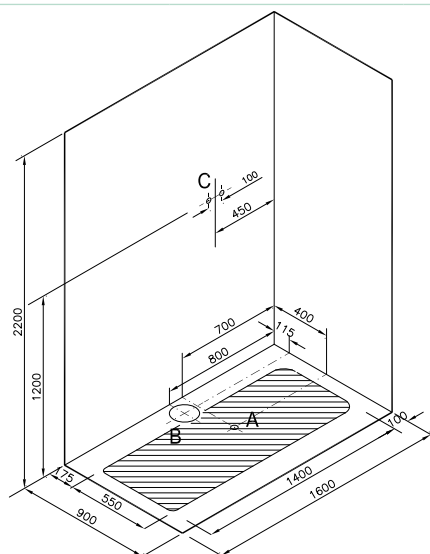

- 2 years warranty is offered for all showering areas product. Please check general information on page 1407.
- Please check installation guide for page 1279.

Zest Shower Unit (160x90 cm)

Left

Image belongs to 56910021000