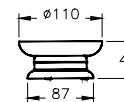

Base Round

Product code	Description	Coating	EXW EURO / pcs
A44142	Toothbrush holder • Brass material • Transparent glass pot • Chrome plating	Chrome	80
A44106	Toothbrush holder • Brass body • Chrome plating • Frosted glass holder • Wall-mounting set included.	Chrome	48
A44141	Toothbrush holder • Brass material • Transparent glass pot • Chrome plating	Chrome	61
A44105	Toothbrush holder • Brass body • Chrome plating • Frosted glass holder • Wall-mounting set included.	Chrome	49

• 5 years warranty is offered for bathroom accessories excluding touch-free controlled products. • 2 years warranty is offered for touch-free controlled products.