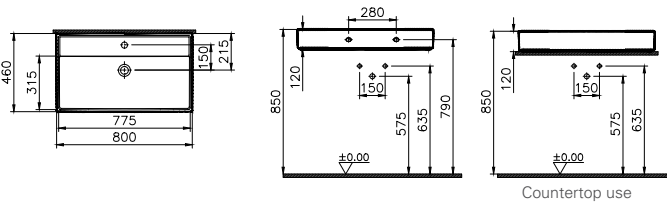

ArchiPlan

Sanitaryware & Complementary products

Product / Code	Description	EXW EURO / pcs
Washbasin, 80x46 cm		
7415B003-0001	White, with one tap hole, with overflow hole	378
7415B076-0001	Matt stone grey, with one tap hole, with overflow hole	510
7415B077-0001	Matt terra rossa, with one tap hole, with overflow hole	510
7415B003-0041	White, with one tap hole, without overflow hole	378
7415B076-0041	Matt stone grey, with one tap hole, without overflow hole	510
7415B077-0041	Matt terra rossa, with one tap hole, without overflow hole	510
7415B003-0631	White, with one tap hole, with overflow hole, back side glazed, for countertop use	397
7415B076-0631	Matt stone grey, with one tap hole, with overflow hole, back side glazed, for countertop use	536
7415B077-0631	Matt terra rossa, with one tap hole, with overflow hole, back side glazed, for countertop use	536
7415B003-0661	White, one tap hole, with one tap hole, without overflow hole, back side glazed, for countertop use	397
7415B076-0661	Matt stone grey, with one tap hole, without overflow hole, back side glazed, for countertop use	536
7415B077-0661	Matt terra rossa, with one tap hole, without overflow hole, back side glazed, for countertop use	536

Washbasin, 90x46 cm

7416B003-0001	White, with one tap hole, with overflow hole	416
7416B076-0001	Matt stone grey, with one tap hole, with overflow hole	562
7416B077-0001	Matt terra rossa, with one tap hole, with overflow hole	562
7416B003-0041	White, with one tap hole, without overflow hole	416
7416B076-0041	Matt stone grey, with one tap hole, without overflow hole	562
7416B077-0041	Matt terra rossa, with one tap hole, without overflow hole	562