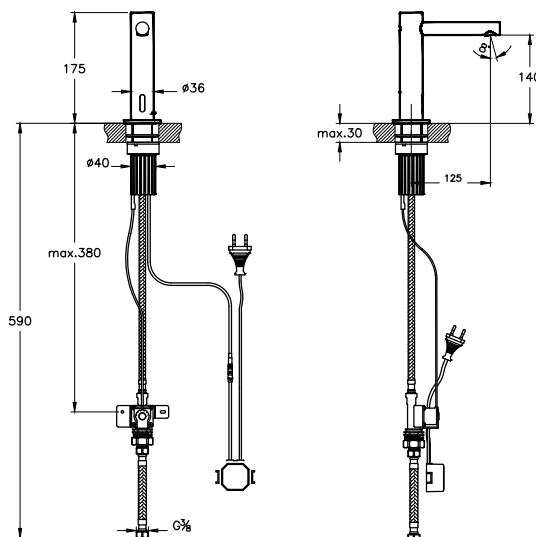

AquaSee

Product code	Description	Coating	EXW EURO / pcs
A47215	Origin touch free basin mixer, counter top, (mains)	Chrome	593
A4721529* NEW	Origin touch free basin mixer, counter top, (mains)	Soft copper	711
A4721534	Origin touch free basin mixer, counter top, (mains)	Brushed nickel	890
A4721536	Origin touch free basin mixer, counter top, (mains)	Matt black	890

- After 60 seconds of continuous detection of an object, electronics automatically stop the water flow.
- Spout length: 125 mm
- Spout height: 140 mm
- Single water inlet
- 6V DC mains connection
- Max. 5 L/min. flow rate
- Valve unit and angle valve are included
- Distance between faucet center and beginning of washbasin bowl area must be max. 70 mm (Refer to page 892).

* Will be used instead of A471126

A47216	Origin touch free basin mixer, counter top, (battery)	Chrome	563
A4721629* NEW	Origin touch free basin mixer, counter top, (battery)	Soft copper	677
A4721634	Origin touch free basin mixer, counter top, (battery)	Brushed nickel	846
A4721636	Origin touch free basin mixer, counter top, (battery)	Matt black	846

- After 60 seconds of continuous detection of an object, electronics automatically stop the water flow.
- Spout length: 125 mm
- Spout height: 140 mm
- Single water inlet
- 6V battery connection
- Max. 5 L/min. flow rate
- Valve unit and angle valve are included
- Distance between faucet center and beginning of washbasin bowl area must be max. 70 mm (Refer to page 892).

* Will be used instead of A471126