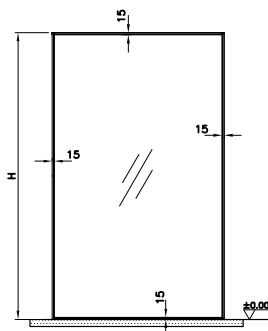

Universal Panels (Fixed, walk-in)

Size (cm)	120
X (mm)	1200
H (mm)	2000
S1 (mm)	1980x1180

Images and technical drawings are representative.
U, L and straight wall combinations can be created with front and side panels.

Code	Product	Product properties				
		Size	Door type	Frame color	Glass color	EXW EURO / pcs
65650002481	Fixed panel (walk-in)	120 cm	Wall connection from two sides entry from two sides	Matt black	Transparent	1.906
65650002487					Protect Plus	2.477
65650002493					Smoked	2.382
65650002499					Smoked Protect Plus	2.954

• Right and left product code is the same. • Glass thickness is 6 mm. • Can be installed on tiles and shower trays.