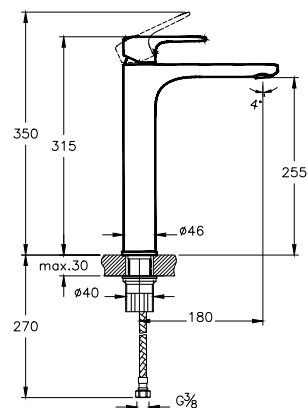

- Spout length: 180 mm
- Spout height: 255 mm
- Cartridge with flow rate and temperature limiter
- Max. 5 L/min. flow rate
- Installation without any additional tool

* Will be used instead of A4270723EXP
 ** Will be used instead of A42707 26EXP