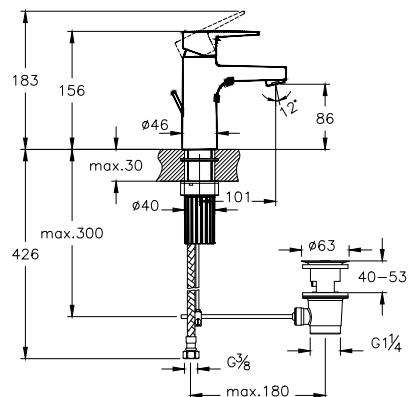

Faucets & Shower systems

• 10 year warranty is offered for chrome coated faucets and 5 year for coloured faucets and accessories excluding touch-free controlled (AquaSee), SST electronic and Perfect Time (AquaTouch) mixers.
• 2 years warranty is offered for touch-free controlled (AquaSee), SST electronic and Perfect Time (AquaTouch) mixers.
• Refer to pages 876-893 for compatibility table of faucets with washbasins.