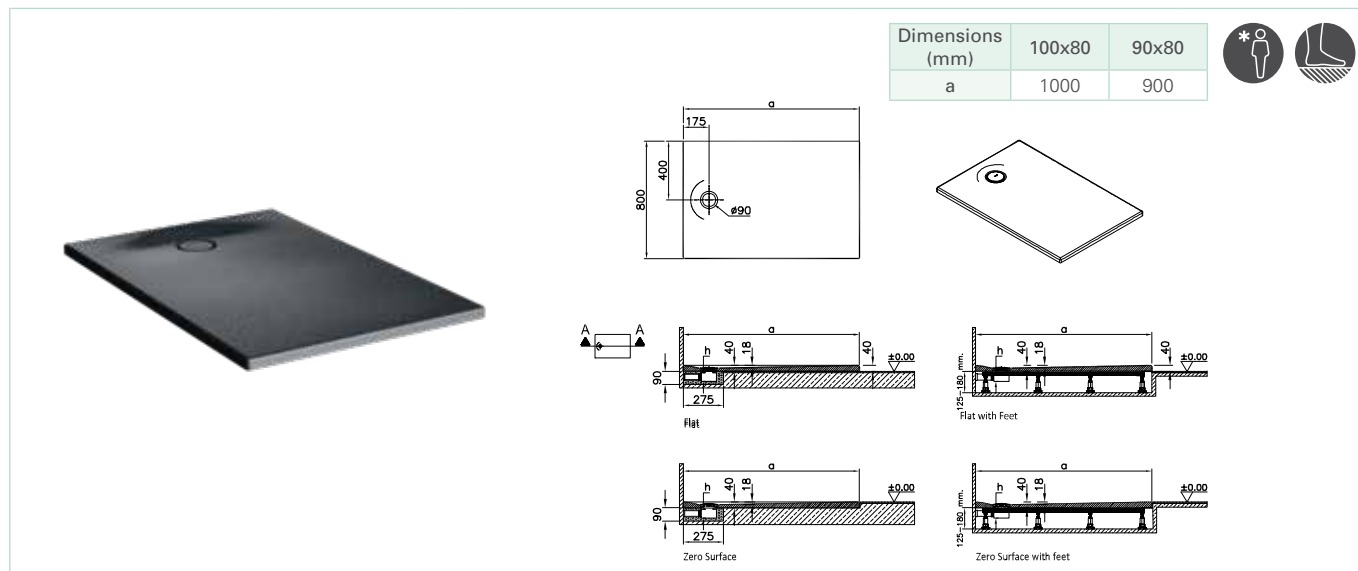

Leaf (80 cm)

Dimensions (mm)	100x80	90x80
a	1000	900

Code	Size (cm)	Installation options	Colour	EXW EURO / pcs
65200001000	100x80x4cm	Flat	White	523
65200001800			Textured White	523
65200001868			Textured Anthracite	523
65200001867			Textured Grey	523
65200001869			Textured Taupe	523
65190001000	90x80x4 cm	Flat	White	427
65190001800			Textured White	427
65190001868			Textured Anthracite	427
65190001867			Textured Grey	427
65190001869			Textured Taupe	427

Panels and complementary products		EXW EURO / pcs
59916520000	Metal Frame Leg 100x80 cm	144
59916519000	Metal Frame Leg 90x80 cm	107
59970031000	90 mm shower tray waste, round cover, chrome	60
59970007000	90 mm shower tray waste, round cover, white	105
59970008000	90 mm shower tray waste, round cover, textured white	105
59970009000	90 mm shower tray waste, round cover, textured anthracite	105
59970010000	90 mm shower tray waste, round cover, textured grey	105
59970011000	90 mm shower tray waste, round cover, textured taupe	105

• 2 years warranty is offered for all showering areas product. Please check general information page 1407.