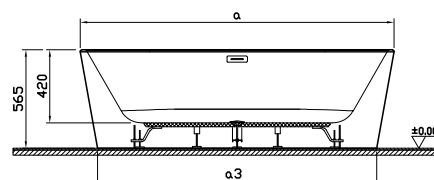

Dimensions (mm)	190x90	180x80	170x80	160x75
a	1900	1800	1700	1600
a1	1210	1110	1010	910
a2	950	900	850	800
a3	1700	1600	1500	1400
b	900	800	800	750
b1	520	420	420	370
b2	625	525	525	475
b3	700	600	600	550