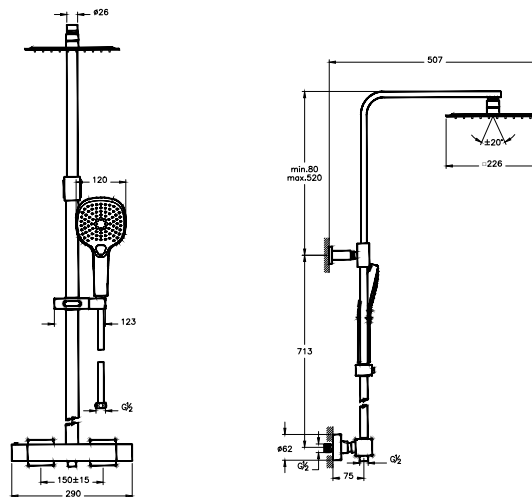

* Will be used instead of A4720223EXP
 ** Will be used instead of A4720226EXP

A47203EXP

AquaControl Charm 240 2F shower column

Chrome

1.457

- Column pipe diameter: Ø24mm
- Telescopic distance adjustment for showerhead
- Thermostatic mixer, shower head and hand shower are included
- Head shower has 2 function
- Head shower diameter: 240 mm
- Hand shower diameter: 120 mm
- Designed to run two of the following outlets: showerhead or handshower
- Safety stop button at 38°C
- Requires no concealed installation