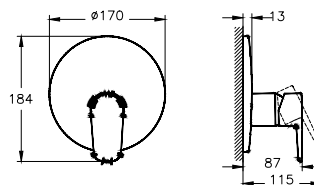

- **Will be used instead of A42695EXP**
- **Launch by 1st of January**

Faucets & Shower systems

• 10 year warranty is offered for chrome coated faucets and 5 year for coloured faucets and accessories excluding touch-free controlled (AquaSee), SST electronic and Perfect Time (AquaTouch) mixers.
• 2 years warranty is offered for touch-free controlled (AquaSee), SST electronic and Perfect Time (AquaTouch) mixers.
• Refer to pages 876-893 for compatibility table of faucets with washbasins.