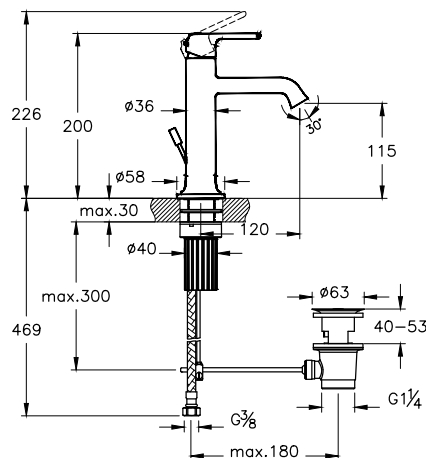

• 10 year warranty is offered for chrome coated faucets and 5 year for coloured faucets and accessories excluding touch-free controlled (AquaSee), SST electronic and Perfect Time (AquaTouch) mixers.
• 2 years warranty is offered for touch-free controlled (AquaSee), SST electronic and Perfect Time (AquaTouch) mixers.
• Refer to pages 876-893 for compatibility table of faucets with washbasins.