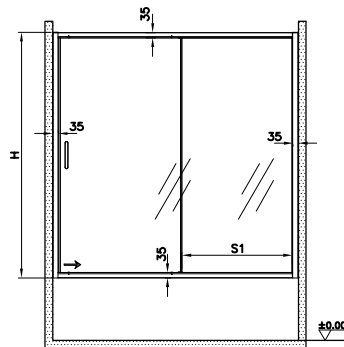

Universal Panels (Bathtub, sliding)

Size (cm)	170	160	150
X (mm)	1700	1600	1500
H (mm)	1600	1600	1600
K (mm)	850	800	750
S1 (mm)	790	740	690
Input field (mm)	765	715	665

Images and technical drawings are representative. U, L and straight wall combinations can be created with front and side panels.

Code	Product	Product properties				
		Size	Door type	Frame color	Glass color	EXW EURO / pcs
65650002460	Sliding front panel for bathtub	170 cm	1 fixed, 1 sliding door	Shiny silver	Transparent	1.947
65650002469					Protect Plus	2.531
65650002459	Sliding front panel for bathtub	160 cm	1 fixed, 1 sliding door	Shiny silver	Transparent	1.872
65650002468					Protect Plus	2.434
65650002458	Sliding front panel for bathtub	150 cm	1 fixed, 1 sliding door	Shiny silver	Transparent	1.797
65650002467					Protect Plus	2.336

Side Panels

Code	Product properties			
	Size	Frame color	Glass color	EXW EURO/pcs
65650002466	90 cm	Shiny silver	Transparent	1.152
65650002475			Protect Plus	1.498
65650002465	80 cm	Shiny silver	Transparent	1.047
65650002474			Protect Plus	1.362
65650002464	75 cm	Shiny silver	Transparent	998
65650002473			Protect Plus	1.297
65650002463	70 cm	Shiny silver	Transparent	950
65650002472			Protect Plus	1.235

• Right and left product code is the same. • Glass thickness is 6 mm. • Can be installed on bathtub.