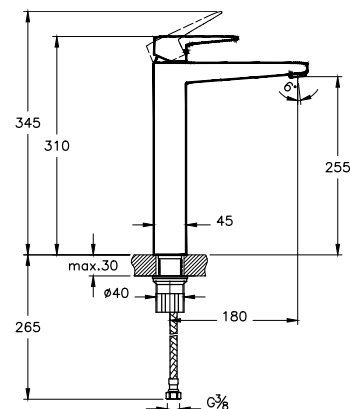

Faucets & Shower systems

A42733ENGX	BluEco basin mixer (for bowls)	Chrome	272
A4273374ENGX* NEW	BluEco basin mixer (for bowls)	Soft gold	327
A4273329ENGX** NEW	BluEco basin mixer (for bowls)	Soft copper	327
A4273334ENGX	BluEco basin mixer (for bowls)	Brushed nickel	407
A4273336ENGX	BluEco basin mixer (for bowls)	Matt black	407

- Spout length: 180 mm
- Spout height: 255 mm
- 90° left opening cartridge with flow rate and temperature limiter.
- Max. 5 L/min. flow rate
- Installation without any additional tool
- Cartridge that reduces energy consumption and carbon emissions with a cold water start in the middle position
- Provides energy savings in individual and collective usage areas with a cartridge that supports sustainability.

* Will be used instead of A4273323ENGX
** Will be used instead of A4273326ENGX