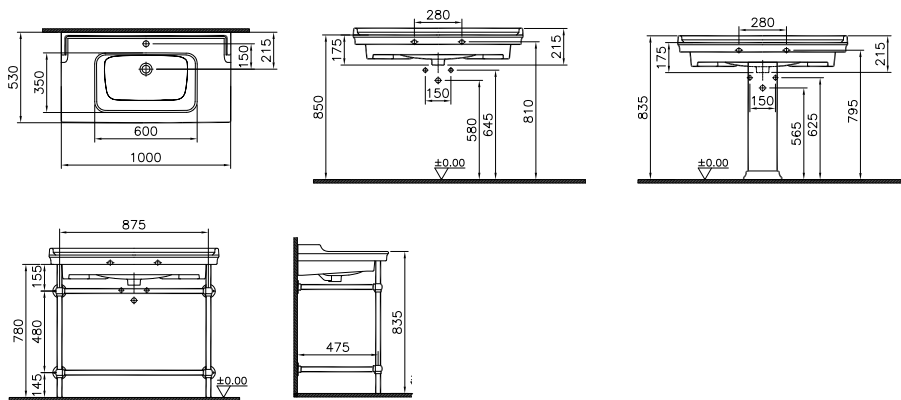

7803+370-1104

- Valarte Collection is offered in X03 White colour only.
- 10 years warranty is offered only for ceramic sanitaryware products.