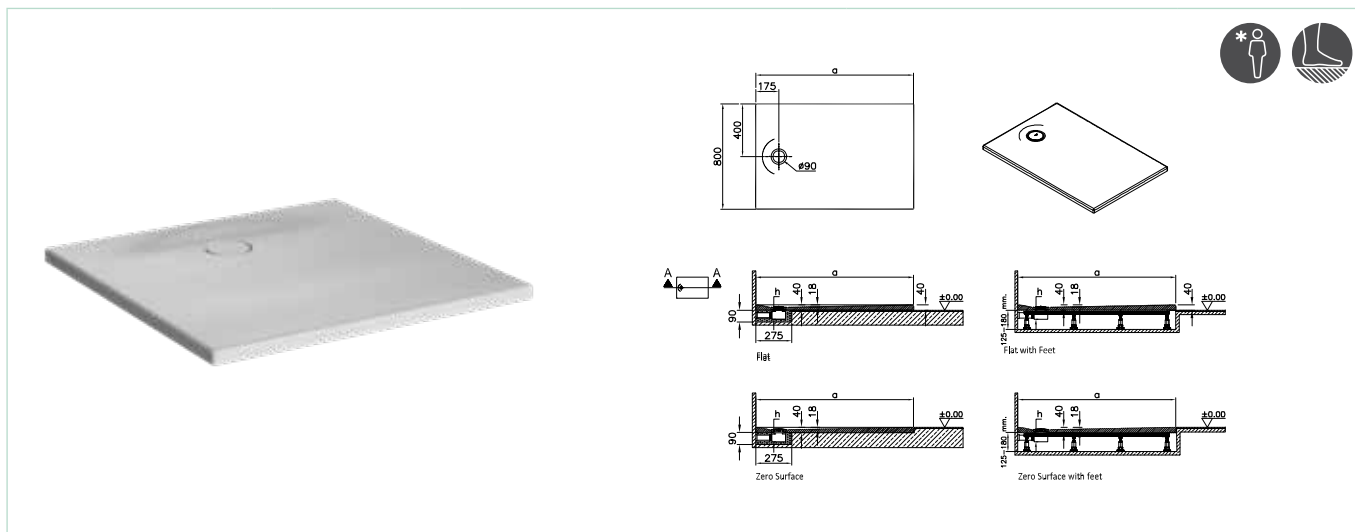

Leaf (80 cm)

Code	Size (cm)	Installation options	Colour	EXW EURO / pcs
65130001000	80x80x4 cm	Flat	White	406
65130001800			Textured White	406
65130001868			Textured Anthracite	406
65130001867			Textured Grey	406
65130001869			Textured Taupe	406

Panels and complementary products		EXW EURO / pcs
59916513000	Metal Frame Leg 80x80 cm	106
59970031000	90 mm shower tray waste, round cover, chrome	60
59970007000	90 mm shower tray waste, round cover, white	105
59970008000	90 mm shower tray waste, round cover, textured white	105
59970009000	90 mm shower tray waste, round cover, textured anthracite	105
59970010000	90 mm shower tray waste, round cover, textured grey	105
59970011000	90 mm shower tray waste, round cover, textured taupe	105

• 2 years warranty is offered for all showering areas product. Please check general information page 1407.