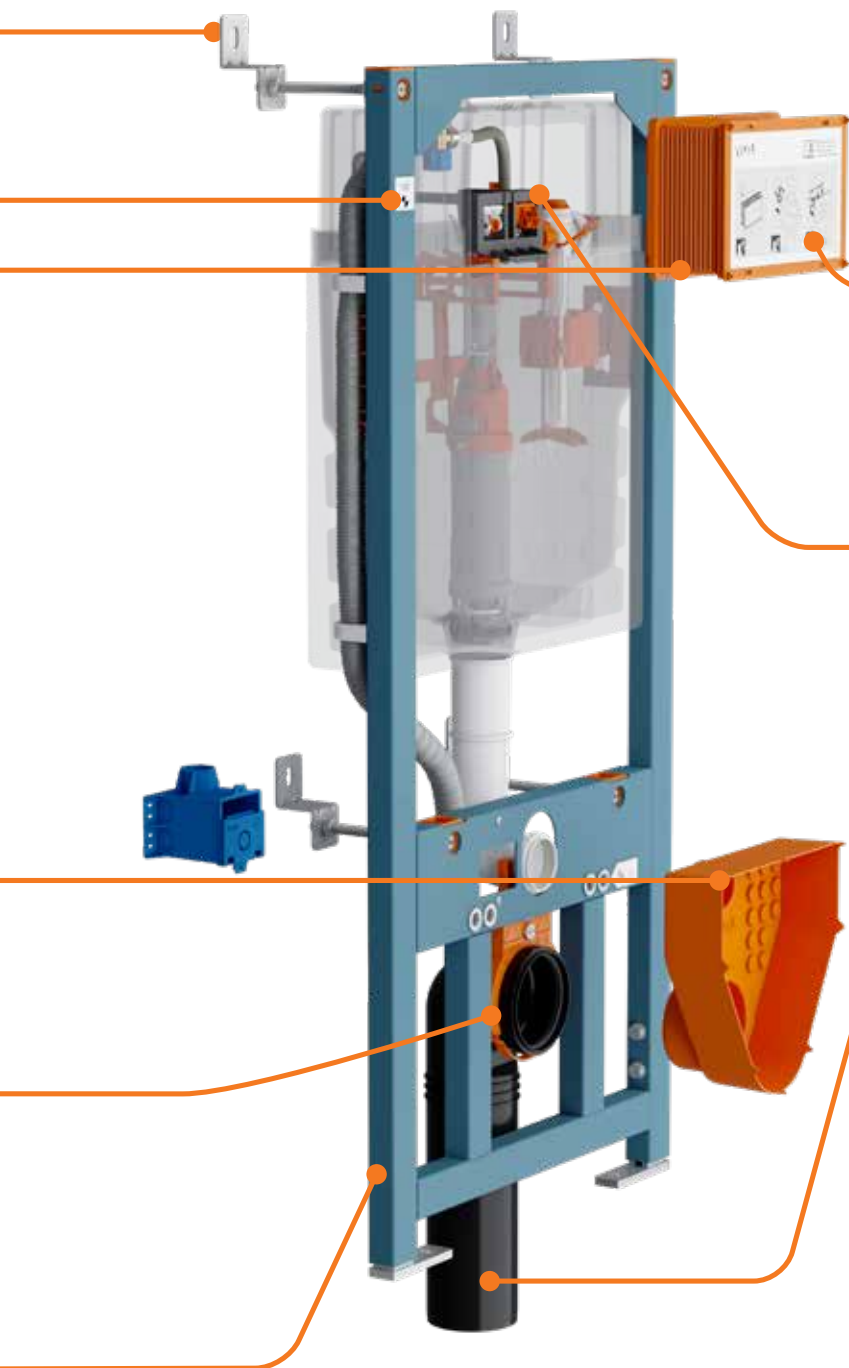

Adjustable floor fitting

Adjust height easily and precisely, done by just one person.

Faster than ever flush plate installation

With easy fit, the flush plate can be installed in one go. Without adjustment or remeasuring, simply insert and lock in place. Insert the screws, push them through and tighten them with just a few turns.