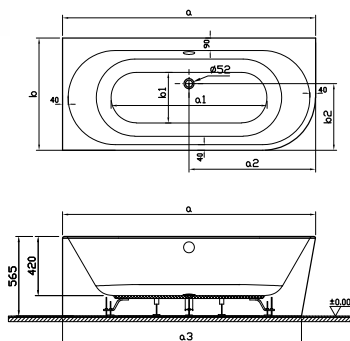

Dimensions (mm)	180x80	165x75
a	1800	1650
a1	1110	930
a2	900	825
a3	1700	1550
b	800	750
b1	360	310
b2	475	425
b3	700	650

Left