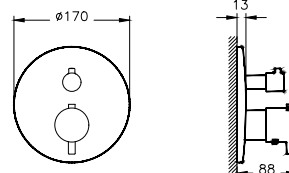

- **Will be used instead of A42694EXP**
- **Launch by 1st of January**

A43348EXP NEW	Built-in thermostatic shower mixer, (V-Box-exposed part)	Chrome	434
A4334874EXP NEW	Built-in thermostatic shower mixer, (V-Box-exposed part)	Soft gold	521
A4334829EXP NEW	Built-in thermostatic shower mixer, (V-Box-exposed part)	Soft copper	521
A4334834EXP NEW	Built-in thermostatic shower mixer, (V-Box-exposed part)	Brushed nickel	651
A4334836EXP NEW	Built-in thermostatic shower mixer, (V-Box-exposed part)	Matt black	651