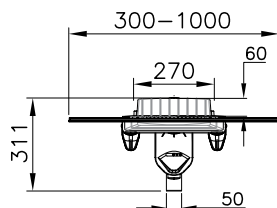

AquaWall

Waste options

Side outlet
H:60 or H:80 mm

Vertical outlet
H:60 or H:80 mm

Cover Plan

Flow rate		
Side H:80	Vertical	Side H:60
60 lt/min	48 lt/min	42 lt/min

Size of the product is 100 cm. It can be tailored desired size till 30 cm.

Waste options			Size (cm)	Colour	EXW EURO / pcs
Side H:80	Vertical	Side H:60			
59980410000	59980416000	59980413000	100	Matt chrome	1.000
59980401000	59980407000	59980404000	60	Matt chrome	684

• For complimentary parts please check page 1402. • For general information please check page 1407 and 1424. • 2 years warranty is offered for V-Flow Showering Channel materials.