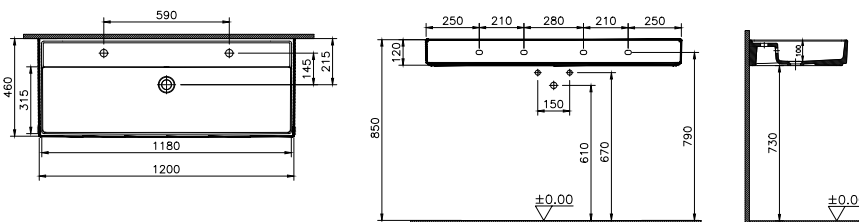

• 10 years warranty is offered only for ceramic sanitaryware products.