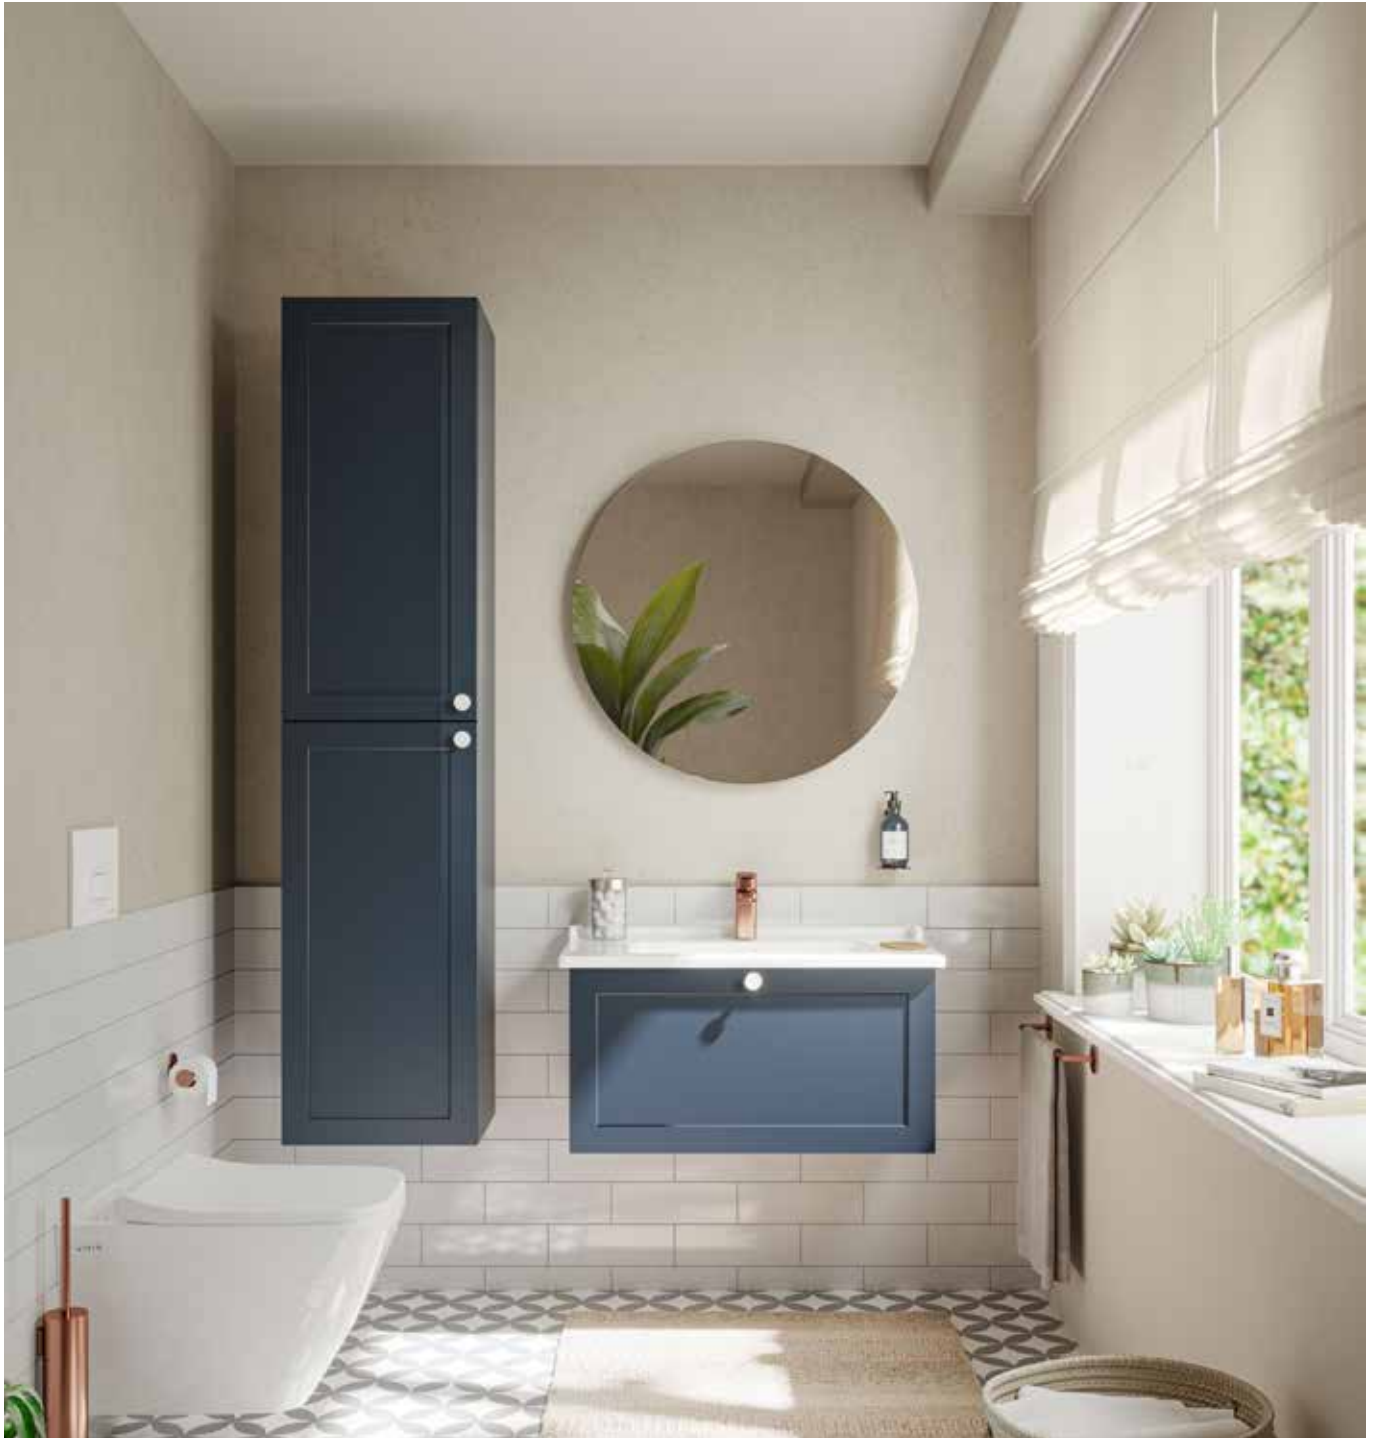

Root Classic

Thermoform

Matt white

Matt light grey

Matt grey

Matt fjord green

Matt graphite

Matt dark blue

Matt retro green