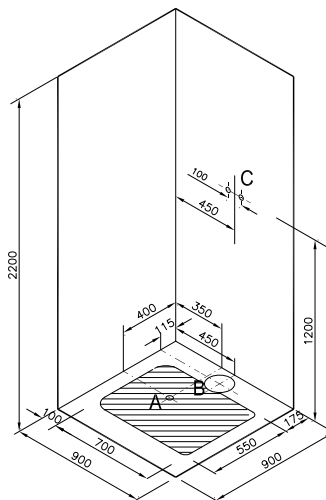

Zest Shower Unit (90x90 cm)

Left

Image belongs to 56930022000

Right

Image belongs to 56930021000

Profiles colour options

Zest shower unit has:

- Handshower
- Showerhead
- Spout
- Flat shower tray