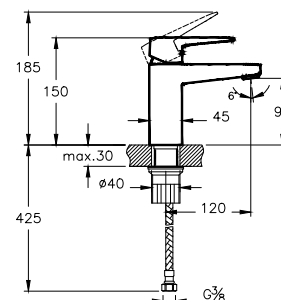

Root Square

Product code	Description	Coating	EXW EURO / pcs
A42732ENGX	BluEco basin mixer	Chrome	178
A4273274ENGX* NEW	BluEco basin mixer	Soft gold	212
A4273229ENGX** NEW	BluEco basin mixer	Soft copper	212
A4273234ENGX	BluEco basin mixer	Brushed nickel	266
A4273236ENGX	BluEco basin mixer	Matt black	266

- Spout length: 120 mm
- Spout height: 95 mm
- 90° left opening cartridge with flow rate and temperature limiter.
- Max. 5 L/min. flow rate
- Installation without any additional tool
- Cartridge that reduces energy consumption and carbon emissions with a cold water start in the middle position
- Provides energy savings in individual and collective usage areas with a cartridge that supports sustainability.

* Will be used instead of A4273223ENGX
** Will be used instead of A4273226ENGX

Faucets & Shower systems

A42734EXP	Basin mixer with pop-up (large)	Chrome	225
A4273474EXP* NEW	Basin mixer with pop-up (large)	Soft gold	268
A4273429EXP** NEW	Basin mixer with pop-up (large)	Soft copper	268
A4273434EXP	Basin mixer with pop-up (large)	Brushed nickel	335
A4273436EXP	Basin mixer with pop-up (large)	Matt black	335

- Spout length: 140 mm
- Spout height: 115 mm
- Cartridge with flow rate and temperature limiter
- Max. 5 L/min. flow rate
- Not compatible for basins without overflow
- Trap not included
- Refer to pages 837-838 to choose trap

* Will be used instead of A42732423EXP
** Will be used instead of A4273426EXP