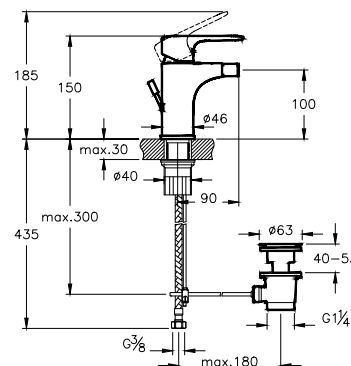

Root Round

Product code	Description	Coating	EXW EURO / pcs
A42724EXP	Bidet mixer, (with pop-up)	Chrome	220
A4272474EXP* NEW	Bidet mixer, (with pop-up)	Soft gold	265
A4272429EXP** NEW	Bidet mixer, (with pop-up)	Soft copper	265
A4272434EXP	Bidet mixer, (with pop-up)	Brushed nickel	331
A4272436EXP	Bidet mixer, (with pop-up)	Matt black	331

- Swivel aerator
- Max. 5 L/min. flow rate
- Cartridge with flow rate and temperature limiter
- Trap not included
- Not compatible for basins without overflow

* Will be used instead of A4272423EXP
** Will be used instead of A4272426EXP

A42725EXP	Bath mixer	Chrome	242
A4272574EXP* NEW	Bath mixer	Soft gold	290
A4272529EXP** NEW	Bath mixer	Soft copper	290
A4272534EXP	Bath mixer	Brushed nickel	363
A4272536EXP	Bath mixer	Matt black	363

- Handshower outlet G 1/2"
- Diverter with lock
- Spout length: 165 mm
- Cartridge with flow rate and temperature limiter

* Will be used instead of A4272523EXP
** Will be used instead of A4272526EXP