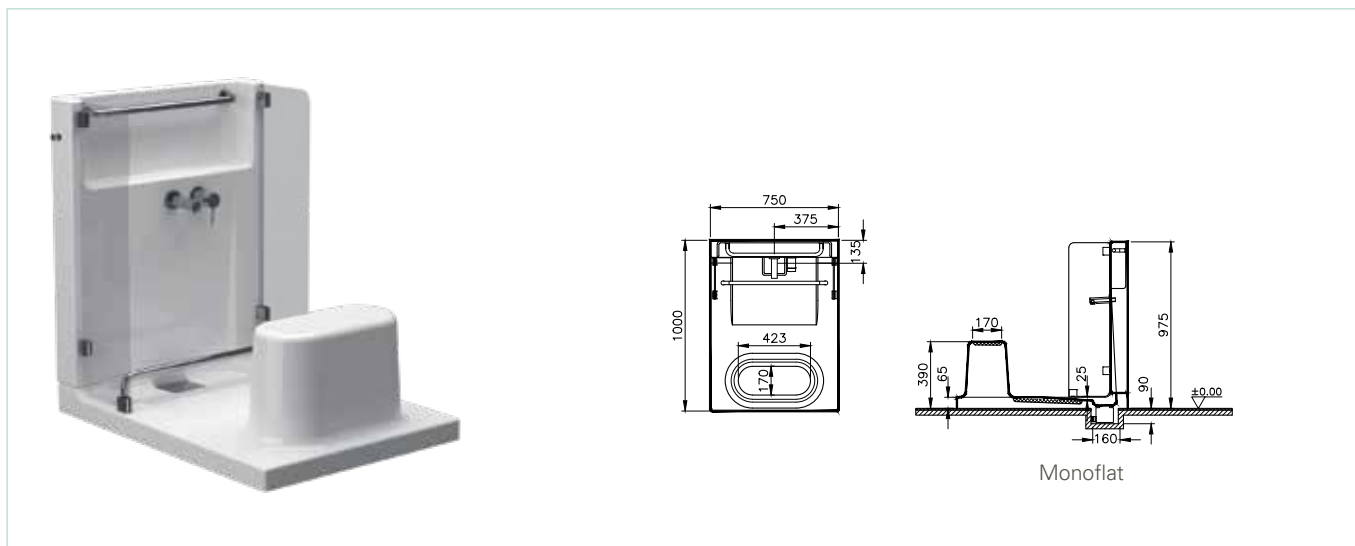

Cosey Mini Shower Unit (100x75 cm)

Code	System	Size	Installation	Product properties		
				Shower Tray	Faucets	EXW EURO / pcs
60510001000	Ablution and self care area	130x100	Monoflat	Acrylic	✓	1.974
59950197000	Glass panel		90x24			229

- 2 years warranty is offered for all showering areas product. Please check general information on page 1407.
- Please check installation guide for page 1279.