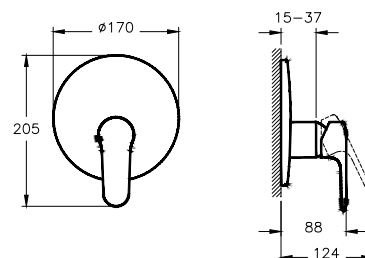

Faucets & Shower systems

A42829EXP	Built-in shower mixer, (exposed part)	Chrome	89
A4282974EXP	Built-in shower mixer, (exposed part)	Soft gold	107
A4282929EXP	Built-in shower mixer, (exposed part)	Soft copper	107
A4282934EXP	Built-in shower mixer, (exposed part)	Brushed nickel	134
A4282936EXP	Built-in shower mixer, (exposed part)	Matt black	134

- Concealed part A42806 must be installed during wall application.
- Finish set consisting of: rosette, lever.
- Concealed part is not included.