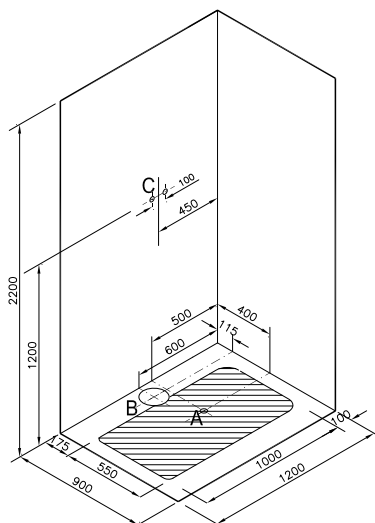

Zest Shower Unit (120x90 cm)

Left

Image belongs to 59880021000

Right

Image belongs to 59880022000

Profiles colour options

Matt Black

Zest shower unit has: