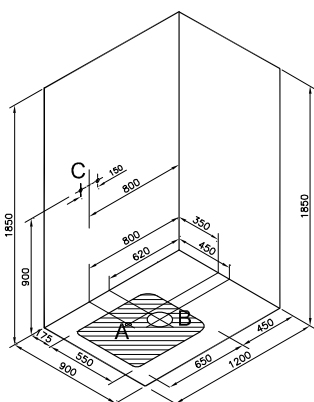

1. Roomy Shower Unit has:
2. 6 mm tempered glass enclosure
   - Wide sitting area.

Roomy Shower Unit has two models: left and right. When you look on idly; if the seat area is on the right; shower unit is called "Roomy Neo shower unit Right", if it is on the left; called "Roomy Neo shower unit Left".

Left code	Right code	System	Installation	Product properties			
				Enclosure	Lid	Drawer	EXW EURO / pcs
64971002000	64971003000	Shower unit	Flat	Front+Side	-	-	3.032
64971004000	64971001000			Front	-	-	3.032
64971012000	64971013000			Front+Side	✓	-	3.650
64971014000	64971011000			Front	✓	-	3.650
64971022000	64971023000			Front+Side	-	✓	3.833
64971024000	64971021000			Front	-	✓	3.833
64971102000	64971103000		Flat used with legs and panels	Front+Side	-	-	2.792
64971104000	64971101000			Front	-	-	2.792
64971112000	64971113000			Front+Side	✓	-	3.354
64971114000	64971111000			Front	✓	-	3.354
64971122000	64971123000			Front+Side	-	✓	3.629
64971124000	64971121000			Front	-	✓	3.629

Panel		EXW EURO / pcs
52970001000	120 cm front panel	81
53900001000	90 cm side panel	76

- You may use installation video that you can reach from services.

- 2 years warranty is offered for all showering areas product. Please check general information on page 1407.
- Please check installation guide for page 1279.