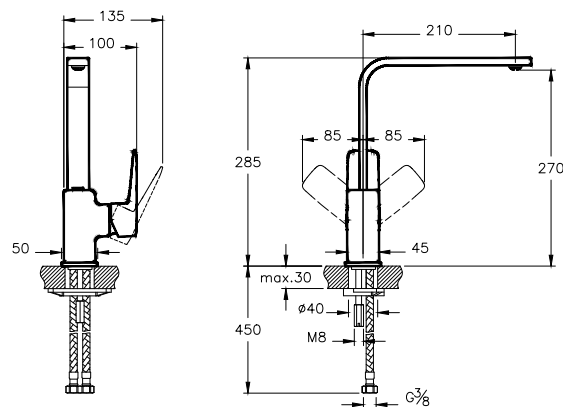

Root Square

Product code	Description	Coating	EXW EURO / pcs
A42753EXP	Sink mixer	Chrome	274
A4275374EXP* NEW	Sink mixer	Soft gold	328
A4275329EXP** NEW	Sink mixer	Soft copper	328
A4275334EXP	Sink mixer	Brushed nickel	409
A4275336EXP	Sink mixer	Matt black	409

- Spout length: 210 mm
- Spout height: 270 mm
- 360° swivel spout
- Cartridge with flow rate and temperature limiter
- Max. 5 L/min. flow rate
- Handle can be used either as right sided or left sided

* Will be used instead of A4275323EXP
** Will be used instead of A4275326EXP