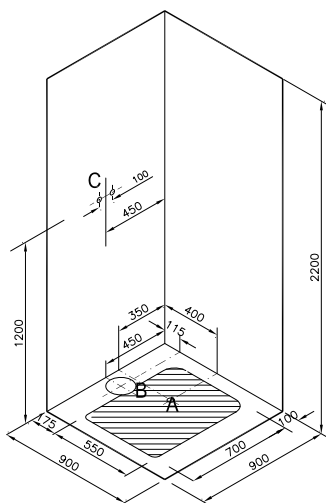

Zest Shower Unit (90x90 cm)

Left

Right

Profiles colour options

Zest shower unit has:

- Handshower
- Showerhead
- Spout
- Flat shower tray

Zest shower unit has two models: left and right. When you look on idly; if the handle of the door is on the right; shower unit is called "Zest shower unit Right", if it is on the left; called "Zest shower unit Left".

Left code	Right code	System	Product properties			
			Door	Shower enclosure	Aluminum frame	EXW EURO / pcs
56930024000	56930023000	Shower unit	with hinged door	Front + side	Matt Black	3.930
56930022000	56930021000			Front + 2 side	Matt Black	3.930
56930026000	56930025000			Front	Matt Black	3.930

Panel and complementary products		
Code	Description	EXW EURO / pcs
54400001000	90 cm front panel	76
53900001000	90 cm side panel	76
59990702000	90x90 cm leg set	81

- 2 years warranty is offered for all showering areas product. Please check general information on page 1407.
- Please check installation guide for page 1279.