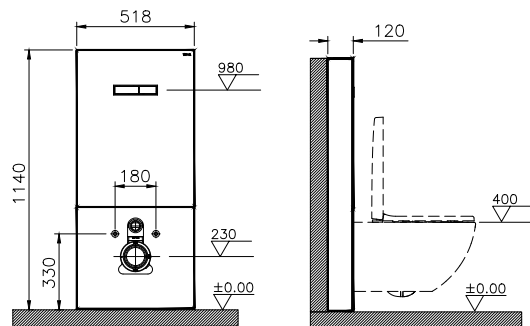

• 10 years warranty is offered for top/front operated concealed cisterns, 5 year warranty is offered for mechanic and pneumatic but 2 years warranty is offered only for touch free flush plate and Renoform series. • Refer to pages 546-547-548-549-550-551 for compatible WC pan.