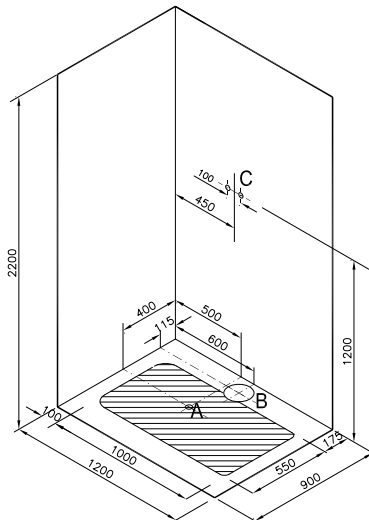

Zest Shower Unit (120x90 cm)

Left

Image belongs to 56920021000

Right

Image belongs to 56920022000

Profiles colour options

Zest shower unit has:

- Handshower
- Showerhead
- Spout
- Flat shower tray