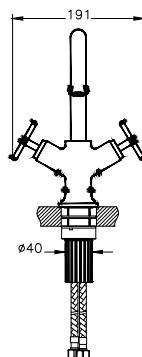

A42885	Basin mixer with cross handle with pop-up	Chrome	349
A4288525	Basin mixer with cross handle with pop-up	Brushed gold	524
A4288529	Basin mixer with cross handle with pop-up	Soft copper	420
A4288536	Basin mixer with cross handle with pop-up	Matt black	524