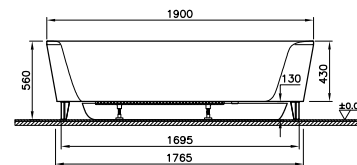

Water Jewels (190x90 cm)

Code	Size (cm)	Product	Product properties			
			Waste	Leg	Material	EXW EURO / pcs
53500097000	190x90	Body	White	Acrylic	Acrylic	10.062

- Leg and waste set are included in the price of bathtub with hydromassage.
- For antislip application visit page 1404.
- It's not compatible with deck mounted mixers.
- Floor mounted bath/shower mixers are suggested.

• 2 years warranty is offered for all showering areas product. Please check general information on page 1407. *Orders with panel must include leg sets. *Due to technical properties of the product, 5604857 - special 90 mm, pop up waste and overflow set - should be used, there is no other waste set alternative. *Can be applied as free standing.