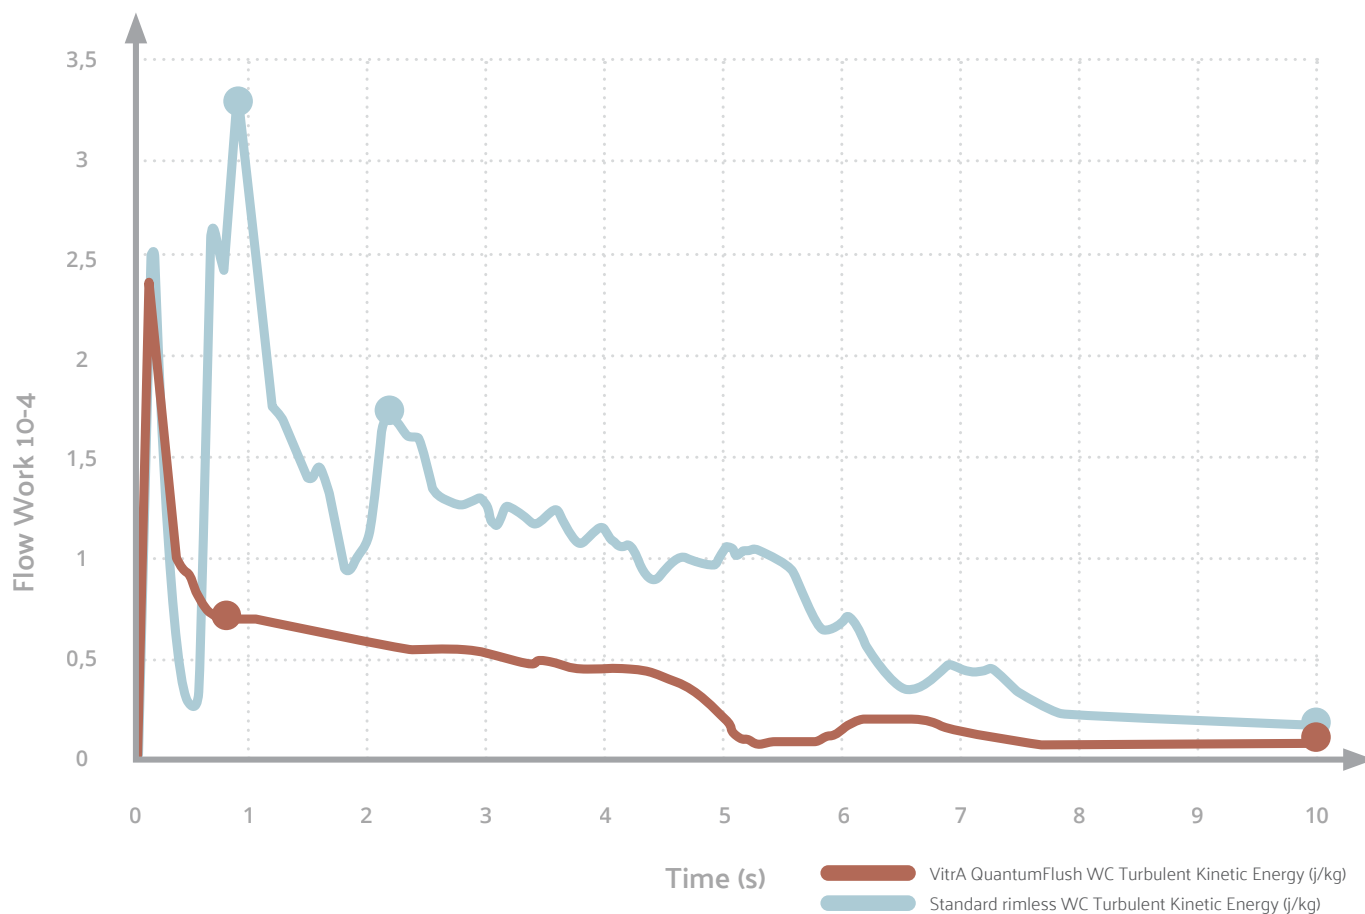

2x Less turbulence... Less splash...