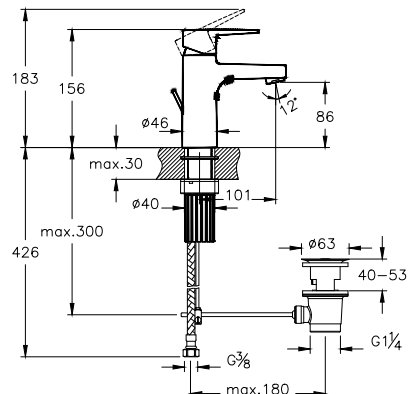

Flow Square NEW

Product code	Description	Coating	EXW EURO / pcs
A42937EXP	Basin mixer with pop-up	Chrome	129
A4293736EXP	Basin mixer with pop-up	Matt black	194

- Spout length: 101 mm
- Spout height: 86 mm
- Cartridge with flow rate and temperature limiter
- Max. 5 L/min. flow rate
- Installation without any additional tool.

A42937ENGX	BluEco basin mixer with pop-up	Chrome	136
A4293736ENGX	BluEco basin mixer with pop-up	Matt black	204

- Spout length: 101 mm
- Spout height: 86 mm
- Max. 5 L/min. flow rate
- Provides energy savings in individual and collective usage areas with a cartridge that supports sustainability.
- Installation without any additional tool
- Cartridge that reduces energy consumption and carbon emissions with a cold water start in the middle position.