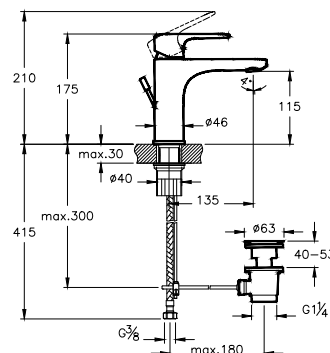

Root Round

Faucets & Shower systems

Product code	Description	Coating	EXW EURO / pcs
A42723EXP	Basin mixer with pop-up (large)	Chrome	214
A4272374EXP* NEW	Basin mixer with pop-up (large)	Soft gold	257
A4272329EXP** NEW	Basin mixer with pop-up (large)	Soft copper	257
A4272334EXP	Basin mixer with pop-up (large)	Brushed nickel	321
A4272336EXP	Basin mixer with pop-up (large)	Matt black	321

- Spout length: 135 mm
- Spout height: 115 mm
- Cartridge with flow rate and temperature limiter
- Max. 5 L/min. flow rate
- Installation without any additional tool
- Trap not included
- Refer to pages 837-838 to choose trap
- Not compatible for basins without overflow

* Will be used instead of A4272323EXP
** Will be used instead of A4272326EXP

A42706EXP	Basin mixer (large)	Chrome	194
A4270674EXP* NEW	Basin mixer (large)	Soft gold	234
A4270629EXP** NEW	Basin mixer (large)	Soft copper	234
A4270634EXP	Basin mixer (large)	Brushed nickel	292
A4270636EXP	Basin mixer (large)	Matt black	292

- Spout length: 135 mm
- Spout height: 115 mm
- Cartridge with flow rate and temperature limiter
- Max. 5 L/min. flow rate
- Installation without any additional tool

* Will be used instead of A4270623EXP
** Will be used instead of A4270626EXP