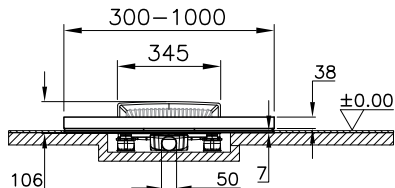

Syphon Plan

Flow rate		
Side H:80	Vertical	Side H:60
60 lt/min	48 lt/min	42 lt/min

Size of the product is 100 cm. It can be tailored desired size till 30 cm.

Waste options			Size (cm)	Colour	EXW EURO / pcs
Side H:80	Vertical	Side H:60			
59980410000	59980416000	59980413000	100	Matt chrome	1.000
59980401000	59980407000	59980404000	60	Matt chrome	684

• For complimentary parts please check page 1402. • For general information please check page 1407 and 1424. • 2 years warranty is offered for V-Flow Showering Channel materials.