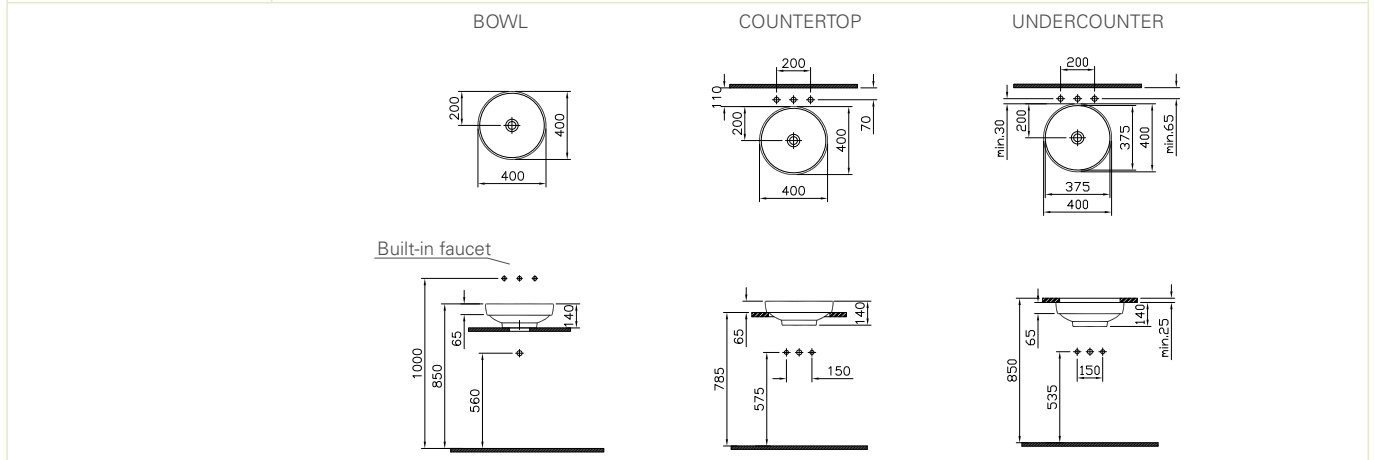

Water Jewels

Sanitaryware & Complementary products

Product / Code	Description	EXW EURO / pcs
4334B403-1361	Bowl, 40x40 cm White For undercounter application 310278 bowl undercounter fixing kit should be ordered separately. Waste set and syphon must be ordered separately.	283
4334B470-1361	Bowl, 40x40 cm Black For undercounter application 310278 bowl undercounter fixing kit should be ordered separately. Waste set and syphon must be ordered separately.	382
4334B476-1361	Bowl, 40x40 cm Matt stone grey For undercounter application 310278 bowl undercounter fixing kit should be ordered separately. Waste set and syphon must be ordered separately.	382
4334B497-1747	Bowl, 40x40 cm White-Black For undercounter application 310278 bowl undercounter fixing kit should be ordered separately. Waste set and syphon must be ordered separately.	382
4334B426-1361	Bowl, 40x40 cm Terrarossa-Blue Hand-made There is no VitrA Clean or VitrA Hygiene option. For undercounter application 310278 bowl undercounter fixing kit should be ordered separately. Waste set and syphon must be ordered separately.	382

• 10 years warranty is offered only for ceramic sanitaryware products.