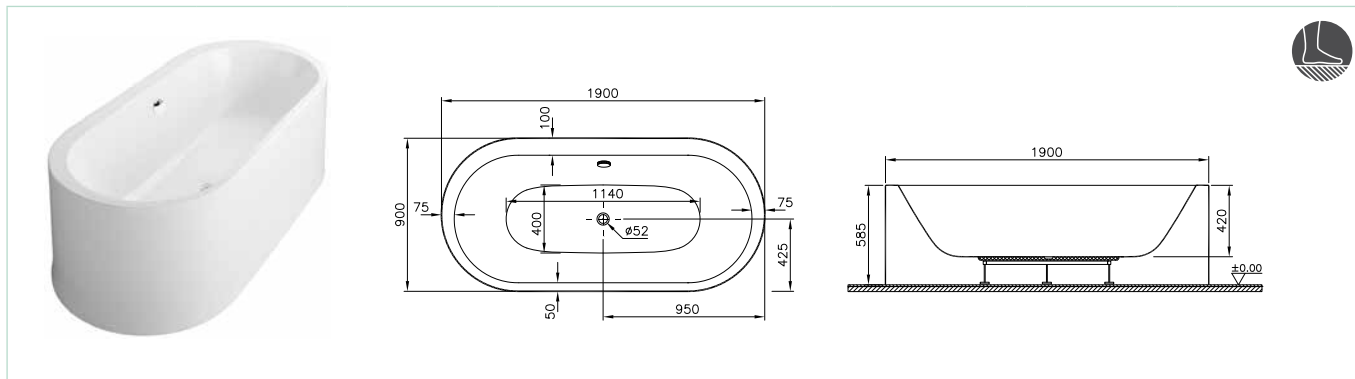

Istanbul by Covegrove.

Oval (190x90 cm)

Code	Size (cm)	Product	Product properties			
			Leg	Waste	Panel	EXW EURO / pcs
5300001000	190x90	Body	✓	Pop-up waste and overflow set	✓	4.136
53000018000		Whirlpool	Duo Maxi	Look at the reference table (page 1422)		15.824
53000019000			Duo Maxi with 2 lights			16.718
53000015000			Duo Soft			11.668
53000017000			Duo Soft with 2 lights			12.574
53000014000			Aqua Maxi			9.583
53000016000			Aqua Maxi with 1 light			10.037
53000095000			Air Relax			10.436
53000009000			Aqua Soft			7.218

- Leg and waste set are included in the price of bathtub with hydromassage.
- For antislip application visit page 1404.
- For mixer details please refer to compatibility table in page 1418.

• 2 years warranty is offered for all showering areas product. Please check general information on page 1407.

* Can be applied as free standing.