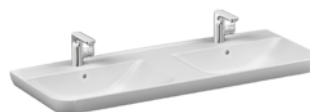

Sento	
Page	353
Size	130 cm