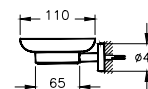

Base Round

Product code	Description	Coating	EXW EURO / pcs
A44142	Toothbrush holder • Brass material • Transparent glass pot • Chrome plating	Chrome	80
A44106	Toothbrush holder • Brass body • Chrome plating • Frosted glass holder • Wall-mounting set included.	Chrome	48
A44141	Toothbrush holder • Brass material • Transparent glass pot • Chrome plating	Chrome	61
A44105	Toothbrush holder • Brass body • Chrome plating • Frosted glass holder • Wall-mounting set included.	Chrome	49

• 5 years warranty is offered for bathroom accessories excluding touch-free controlled products. • 2 years warranty is offered for touch-free controlled products.