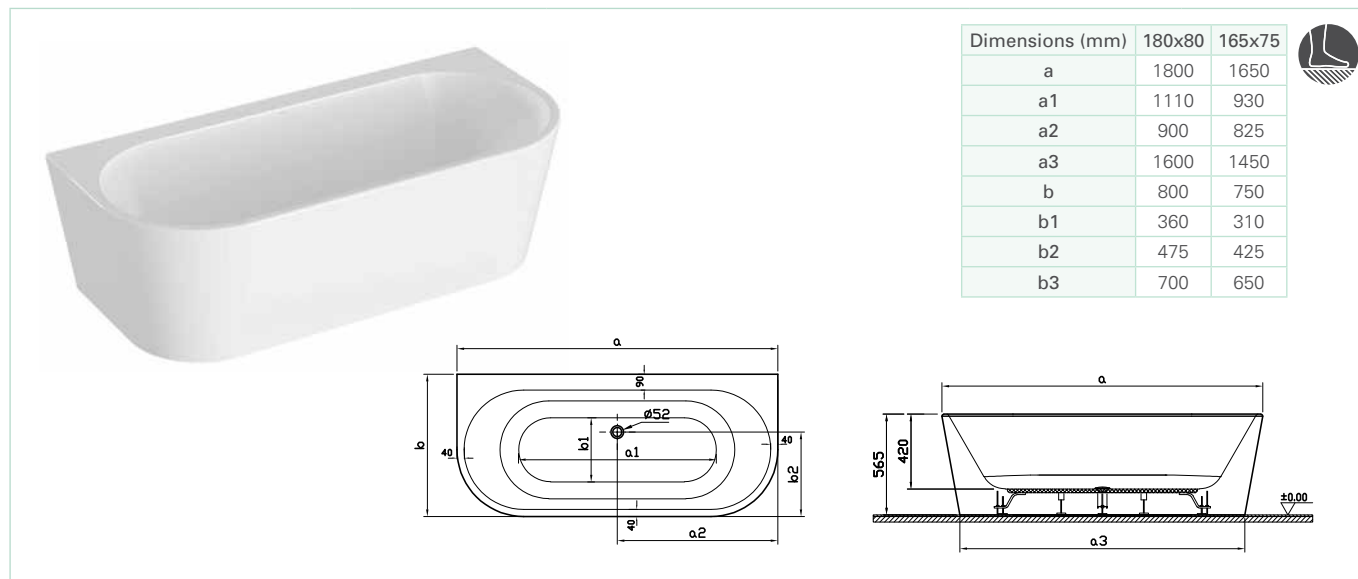

Geo Back-to-Wall

Dimensions (mm)	180x80	165x75
a	1800	1650
a1	1110	930
a2	900	825
a3	1600	1450
b	800	750
b1	360	310
b2	475	425
b3	700	650

Code	Size (cm)	Product	Product properties			
			Leg	Waste	Panel	EXW EURO / pcs
65420006000	180x80	Body	✓	Hidden	✓	3.251
65410006000	165x75		✓		✓	2.878

Complementary products		EXW EURO / pcs
59970035000	White cover hidden siphon	128

• 2 years warranty is offered for all showering areas product. Please check general information on page 1407. *Orders with panel must include leg sets. *Due to technical properties of the product, 5604857 - special 90 mm, pop up waste and overflow set - should be used, there is no other waste set alternative. *Can be applied as free standing.