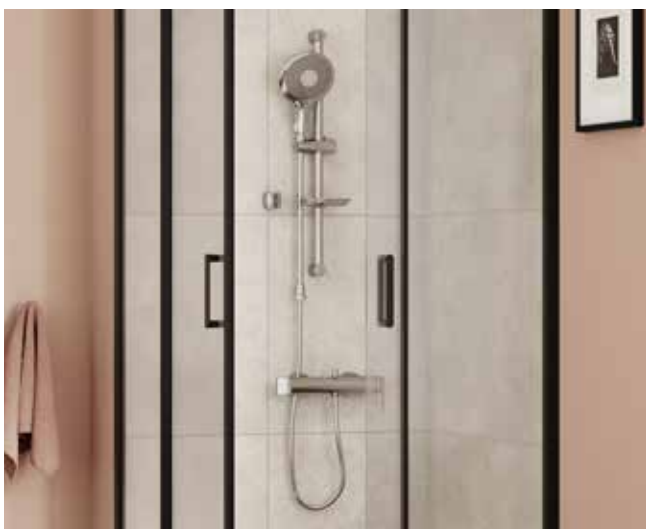

Installer-friendly and compatible with every bathroom size

The dimensions of Vitra Universal Panels allow a tolerance margin that enables the panel to be adjusted according to the size of the area where it will be installed. At the same time, regardless of the wall type, it can be easily adapted to any measurement during installation.

Seamless and quick installation

Vitra Universal Panels save time due to the easy and quick installation option with detailed designs. Front and side panel designs with integrated fittings and equal profile thickness make it possible to easily apply the desired combination without the need for an additional module, unlike standard shower enclosures.

Age-defying performance

Tested for the durability of its mechanical parts by opening and closing 80,000 times, Vitra Universal Panels have proven to be long-lasting.

One step ahead in safety: Protect Plus

The transparent Protect Plus is an invisible coating that is easily applied to the shower glass. It keeps the glass in one piece and prevents glass fragments from scattering in case of a breakage.