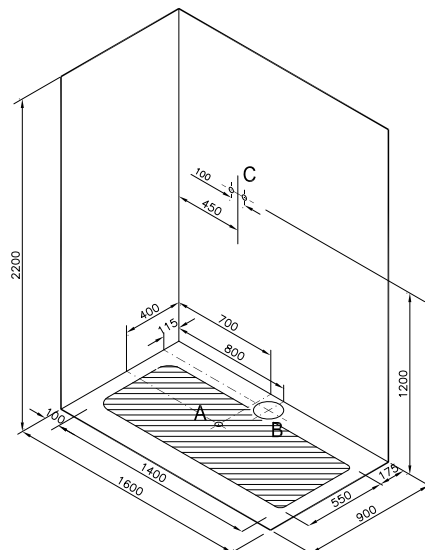

Profiles colour options

Zest shower unit has:

- Handshower
- Showerhead
- Spout
- Flat shower tray

Zest shower unit has two models: left and right. When you look on idly; if the door is on the right; shower unit is called "Zest shower unit Right", if it is on the left; called "Zest shower unit Left".

Left code	Right code	System	Product properties			
			Door	Shower enclosure	Aluminum frame	EXW EURO / pcs
56910021000	56910022000	Shower unit	With hinged door model	Front + side	Matt Black	4.257
56910023000*				Front + 2 side	Matt Black	4.257
56910024000	56910025000			Front	Matt Black	4.257

* 56910023000 has right sided door.

Panel and complementary products		
Code	Description	EXW EURO / pcs
53870001000	160 cm flat front panel	98
53900001000	90 cm flat side panel	76
59990502000	160x90 cm leg set	107

- 2 years warranty is offered for all showering areas product. Please check general information on page 1407.
- Please check installation guide for page 1279.