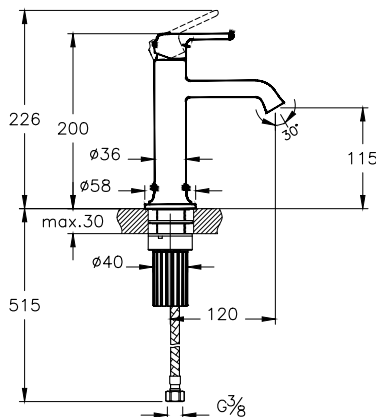

Origin Classic

Product code	Description	Coating	EXW EURO / pcs
A42880	Basin mixer single handle	Chrome	311
A4288025	Basin mixer single handle	Brushed gold	466
A4288029	Basin mixer single handle	Soft copper	373
A4288036	Basin mixer single handle	Matt black	466

- Spout length: 120 mm
- Spout height: 115 mm
- Fixed spout
- Silicon cache aerator
- Max. 5 L/min. flow rate
- Installation without any additional tool
- High strength 100% brass cartridge
- Comfortable opening-closing for many years with teflon coated ceramic disc cartridge.

Faucets & Shower systems

A42881	Basin mixer single handle with pop-up	Chrome	342
A4288125	Basin mixer single handle with pop-up	Brushed gold	513
A4288129	Basin mixer single handle with pop-up	Soft copper	410
A4288136	Basin mixer single handle with pop-up	Matt black	513

- Spout length: 120 mm
- Spout height: 115 mm
- Fixed spout
- Silicon cache aerator
- Max. 5 L/min. flow rate
- Installation without any additional tool
- High strength 100% brass cartridge
- Comfortable opening-closing for many years with teflon coated ceramic disc cartridge.

• 10 year warranty is offered for chrome coated faucets and 5 year for coloured faucets and accessories excluding touch-free controlled (AquaSee), SST electronic and Perfect Time (AquaTouch) mixers.
• 2 years warranty is offered for touch-free controlled (AquaSee), SST electronic and Perfect Time (AquaTouch) mixers.
• Refer to pages 876-893 for compatibility table of faucets with washbasins.