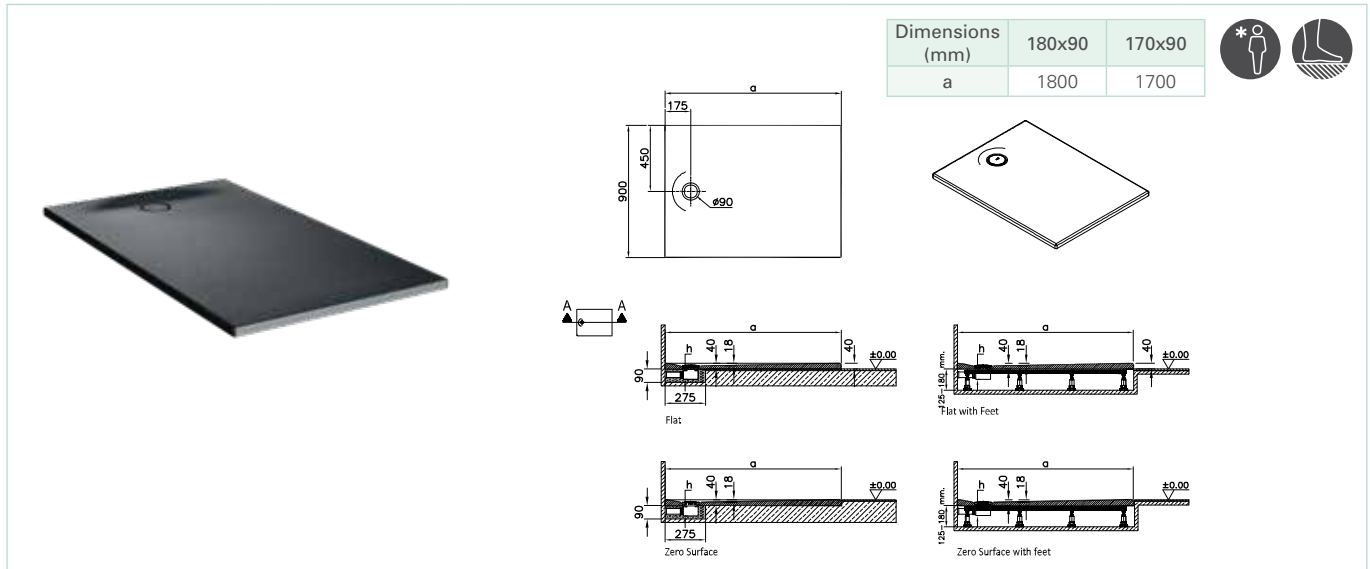

Leaf (90 cm)

Dimensions (mm)	180x90	170x90
a	1800	1700

Code	Size (cm)	Installation options	Colour	EXW EURO / pcs
65330001000	180x90x4 cm	Flat	White	893
65330001800			Textured White	893
65330001868			Textured Anthracite	893
65330001867			Textured Grey	893
65330001869			Textured Taupe	893
65320001000	170x90x4 cm	Flat	White	810
65320001800			Textured White	810
65320001868			Textured Anthracite	810
65320001867			Textured Grey	810
65320001869			Textured Taupe	810

Panels and complementary products		EXW EURO / pcs
59916533000	Metal Frame Leg 180x90 cm	144
59916532000	Metal Frame Leg 170x90 cm	144
59970031000	90 mm shower tray waste, round cover, chrome	60
59970007000	90 mm shower tray waste, round cover, white	105
59970008000	90 mm shower tray waste, round cover, textured white	105
59970009000	90 mm shower tray waste, round cover, textured anthracite	105
59970010000	90 mm shower tray waste, round cover, textured grey	105
59970011000	90 mm shower tray waste, round cover, textured taupe	105

• 2 years warranty is offered for all showering areas product. Please check general information page 1407.