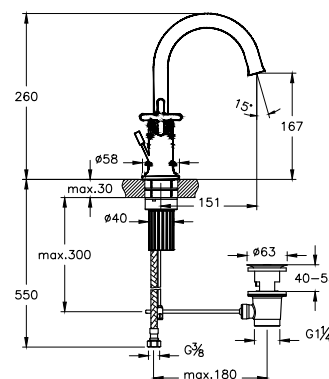

• 10 year warranty is offered for chrome coated faucets and 5 year for coloured faucets and accessories excluding touch-free controlled (AquaSee), SST electronic and Perfect Time (AquaTouch) mixers.
• 2 years warranty is offered for touch-free controlled (AquaSee), SST electronic and Perfect Time (AquaTouch) mixers.
• Refer to pages 876-893 for compatibility table of faucets with washbasins.