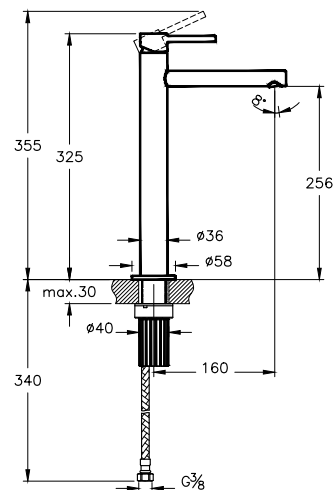

Origin

Product code	Description	Coating	EXW EURO / pcs
A42558	Basin mixer (for bowls-large)	Chrome	469
A4255829* NEW	Basin mixer (for bowls-large)	Soft copper	561
A4255834	Basin mixer (for bowls-large)	Brushed nickel	699
A4255836WTC	Basin mixer (for bowls-large)	Matt black	699

- Spout length: 160 mm
- Spout height: 256 mm
- Max. 5 L/min. flow rate
- Installation without any additional tool
- High strength 100% brass cartridge
- Comfortable opening-closing for many years with teflon coated ceramic disc cartridge.

* Will be used instead of A4255826