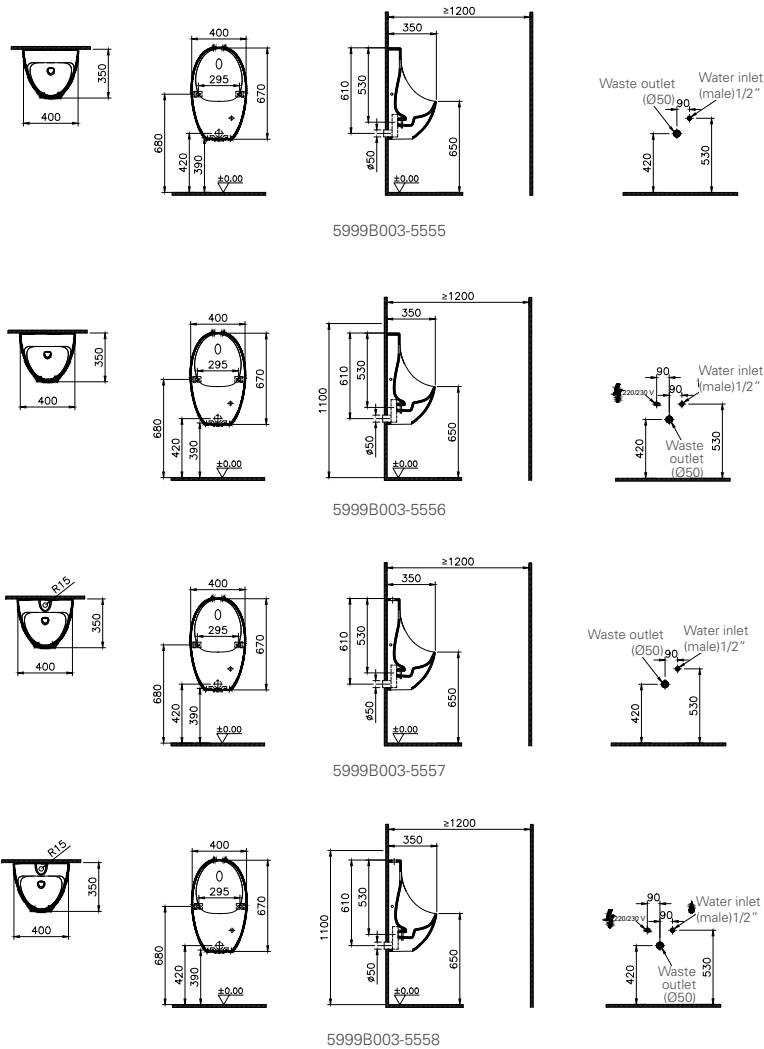

For the sensor operate correctly, a distance must be at least 120cm between the wall on which the product is installed and the opposite side.

Sanitaryware & Complementary products

- The products on this page are only available in 003 white colour.
- 10 years warranty is offered only for ceramic sanitaryware products.