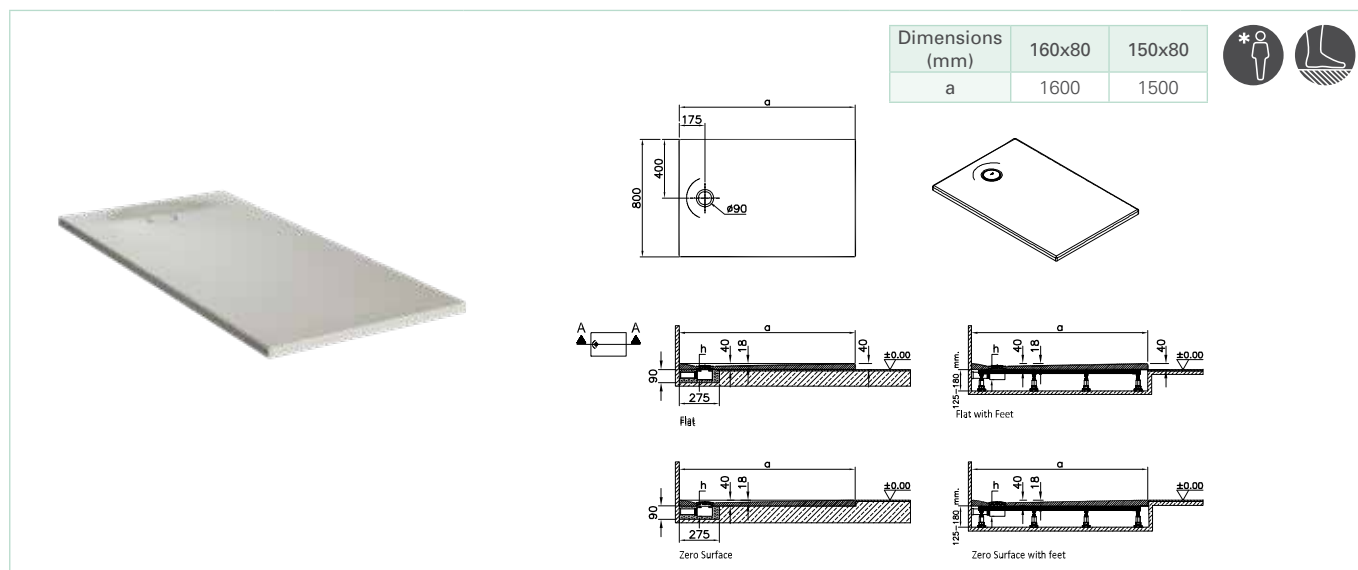

Leaf (80 cm)

Code	Size (cm)	Installation options	Colour	EXW EURO / pcs
65240001000	160x80x4 cm	Flat	White	730
65240001800			Textured White	730
65240001868			Textured Anthracite	730
65240001867			Textured Grey	730
65240001869			Textured Taupe	730
65230001000	150x80x4 cm	Flat	White	677
65230001800			Textured White	677
65230001868			Textured Anthracite	677
65230001867			Textured Grey	677
65230001869			Textured Taupe	677

Panels and complementary products		EXW EURO / pcs
59916524000	Metal Frame Leg 160x80 cm	144
59916523000	Metal Frame Leg 150x80 cm	144
59970031000	90 mm shower tray waste, round cover, chrome	60
59970007000	90 mm shower tray waste, round cover, white	105
59970008000	90 mm shower tray waste, round cover, textured white	105
59970009000	90 mm shower tray waste, round cover, textured anthracite	105
59970010000	90 mm shower tray waste, round cover, textured grey	105
59970011000	90 mm shower tray waste, round cover, textured taupe	105

• 2 years warranty is offered for all showering areas product. Please check general information page 1407.