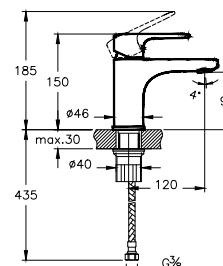

Faucets & Shower systems

• 10 year warranty is offered for chrome coated faucets and 5 year for coloured faucets and accessories excluding touch-free controlled (AquaSee), SST electronic and Perfect Time (AquaTouch) mixers.
• 2 years warranty is offered for touch-free controlled (AquaSee), SST electronic and Perfect Time (AquaTouch) mixers.
• Refer to pages 876-893 for compatibility table of faucets with washbasins.