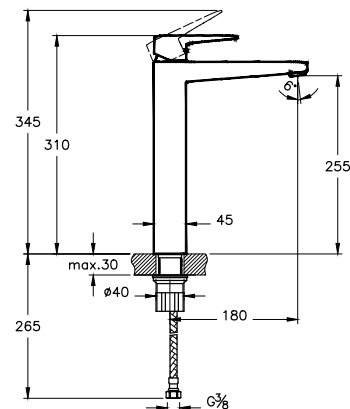

Root Square

Product code	Description	Coating	EXW EURO / pcs
A42733EXP	Basin mixer, (for bowls)	Chrome	258
A4273374EXP* NEW	Basin mixer, (for bowls)	Soft gold	310
A4273329EXP** NEW	Basin mixer, (for bowls)	Soft copper	310
A4273334EXP	Basin mixer, (for bowls)	Brushed nickel	387
A4273336EXP	Basin mixer, (for bowls)	Matt black	387

- Spout length: 180 mm
- Spout height: 255 mm
- Cartridge with flow rate and temperature limiter
- Max. 5 L/min. flow rate
- Installation without any additional tool

* Will be used instead of A4273323EXP
** Will be used instead of A4273326EXP