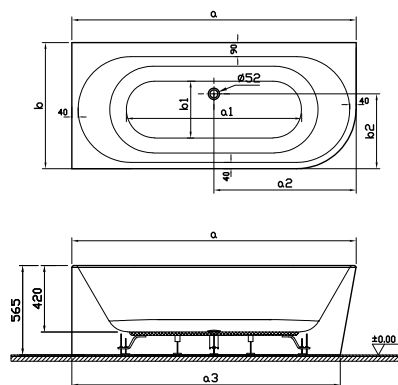

Dimensions (mm)	180x80	165x75
a	1800	1650
a1	1110	930
a2	900	825
a3	1700	1550
b	800	750
b1	360	310
b2	475	425
b3	700	650

Left Corner