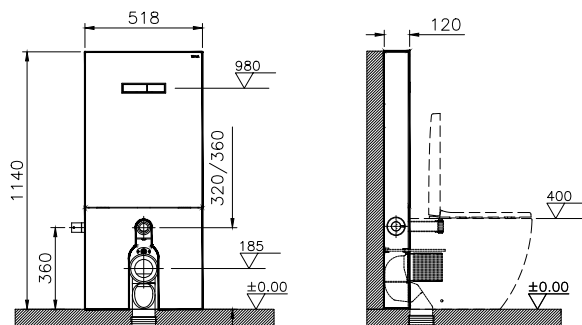

Concealed cisterns / Vitrus Pre-wall Glass Cisterns

Product / Code	Description	EXW EURO / pcs
Vitrus Pre-wall Glass Cistern for floor standing back-to-wall WC pans, with stop valve		
770-1771-01	Adjusted to 3/6 L, black	1.043
770-1771-02	Adjusted to 2.5/4 L, black	1.043
770-1770-01	Adjusted to 3/6 L, white	1.043
770-1770-02	Adjusted to 2.5/4 L, white	1.043

- WC pan is not included
- Adjustable water outlet included
- 300-1032 S type water outlet or 300-1024 horizontal water outlet can be ordered separately.

Vitrus Pre-wall Glass Cistern for floor standing back-to-wall WC pans		
770-1761-01	Adjusted to 3/6 L, black	939
770-1761-02	Adjusted to 2.5/4 L, black	939
770-1760-01	Adjusted to 3/6 L, white	939
770-1760-02	Adjusted to 2.5/4 L, white	939

- WC pan is not included
- Adjustable water outlet included
- 300-1032 S type water outlet or 300-1024 horizontal water outlet can be ordered separately.