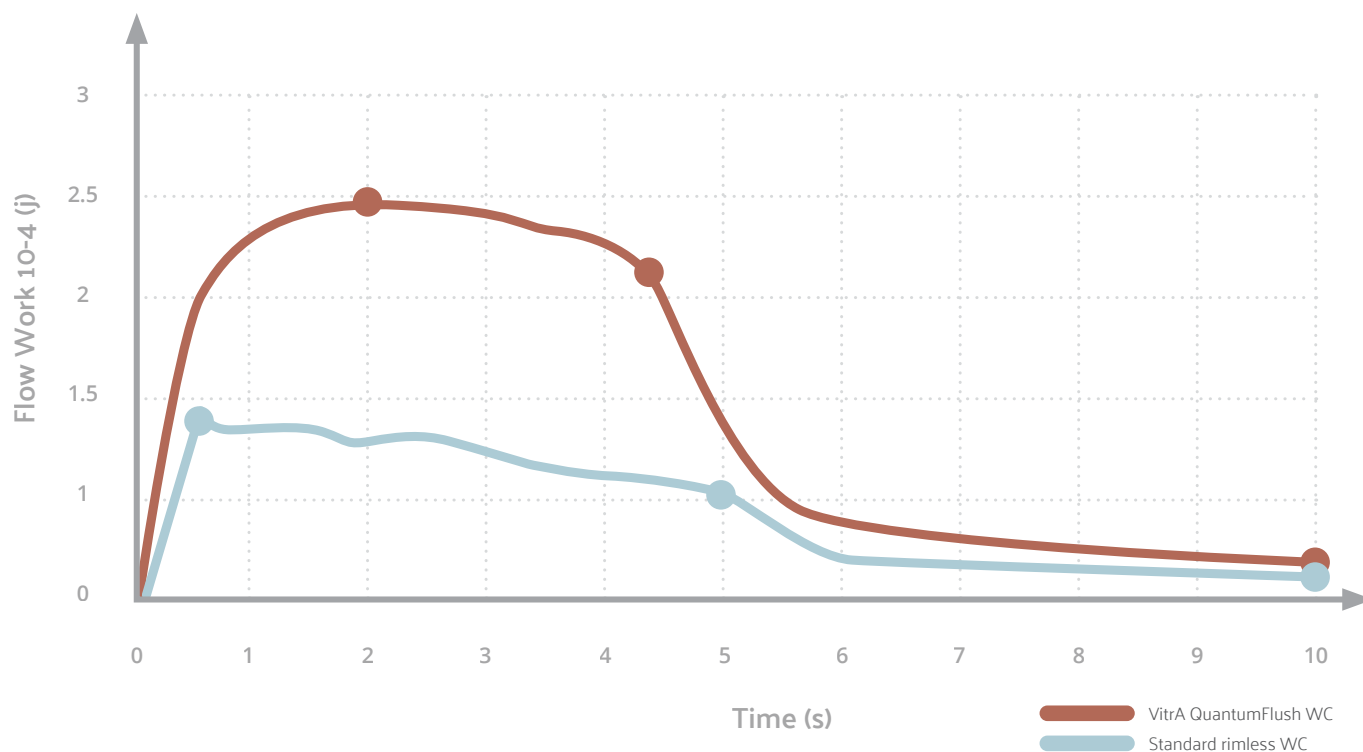

2x as much cleaning power

In the QuantumFlush toilet, the flush works 120% better than in a standard rimless toilet