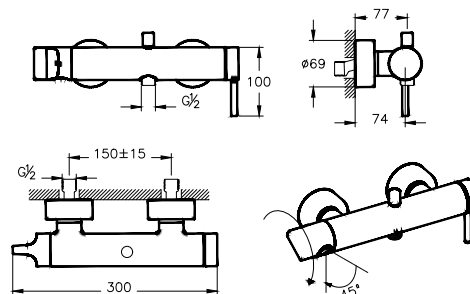

Origin

Product code	Description	Coating	EXW EURO / pcs
A42619	Bath/shower mixer	Chrome	431
A4261929* NEW	Bath/shower mixer	Soft copper	515
A4261934	Bath/shower mixer	Brushed nickel	645
A4261936WTC	Bath/shower mixer	Matt black	645

- Handshower outlet G 1/2"
- 45° rotatable spout is hidden on the left side of body
- Cartridge with flow rate and temperature limiter
- Cache silicon aerator

* Will be used instead of A4261926