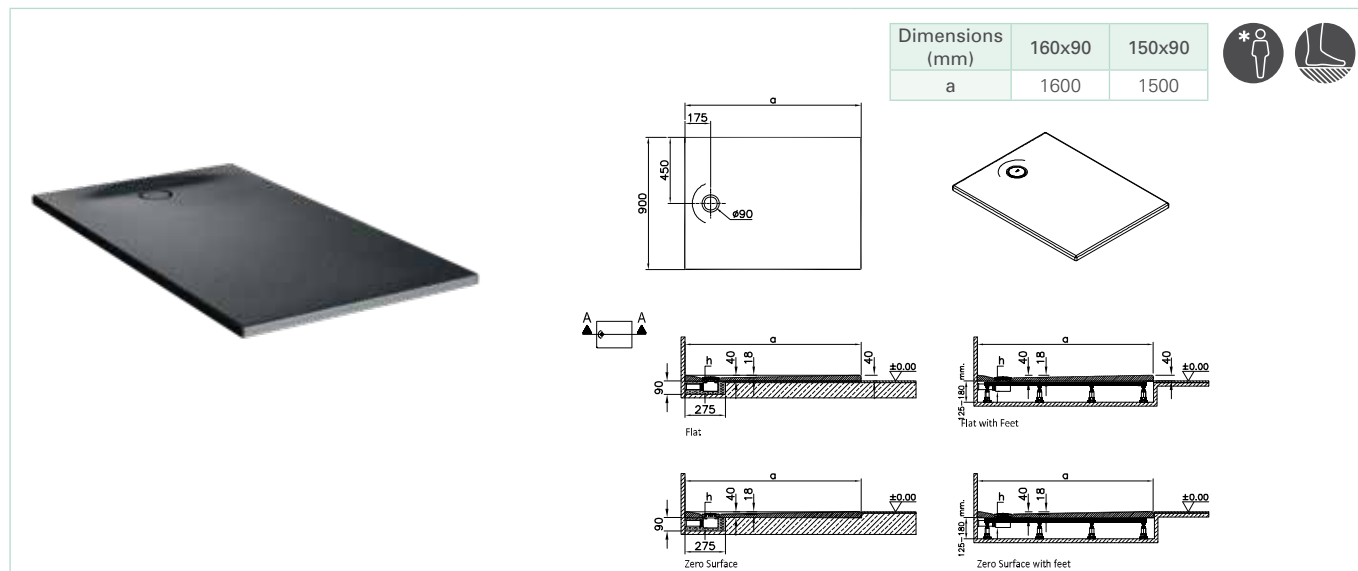

Leaf (90 cm)

Code	Size (cm)	Installation options	Colour	EXW EURO / pcs
65310001000	160x90x4 cm	Flat	White	908
65310001800			Textured White	757
65310001868			Textured Anthracite	757
65310001867			Textured Grey	757
65310001869			Textured Taupe	757
65300001000	150x90x4 cm	Flat	White	703
65300001800			Textured White	703
65300001868			Textured Anthracite	703
65300001867			Textured Grey	703
65300001869			Textured Taupe	703

Panels and complementary products		EXW EURO / pcs
59916531000	Metal Frame Leg 160x90 cm	144
59916530000	Metal Frame Leg 150x90 cm	144
59970031000	90 mm shower tray waste, round cover, chrome	60
59970007000	90 mm shower tray waste, round cover, white	105
59970008000	90 mm shower tray waste, round cover, textured white	105
59970009000	90 mm shower tray waste, round cover, textured anthracite	105
59970010000	90 mm shower tray waste, round cover, textured grey	105
59970011000	90 mm shower tray waste, round cover, textured taupe	105

• 2 years warranty is offered for all showering areas product. Please check general information page 1407.