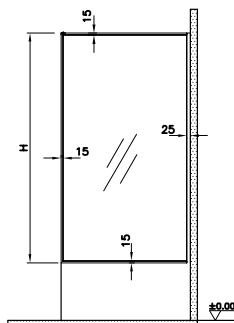

Universal Panels (Bathtub, fixed)

Size (cm)	110	90
X (mm)	1100	900
H (mm)	1600	1600
S1 (mm)	1580x1080	1580x880

Images and technical drawings are representative.
U, L and straight wall combinations can be created with front and side panels.

Code	Product	Product properties				
		Size	Door type	Frame color	Glass color	EXW EURO / pcs
65650002477	Fixed front panel for bathtub	110 cm	Wall connection from one side	Matt black	Transparent	1.650
65650002483					Protect Plus	2.145
65650002489					Smoked	2.063
65650002495					Smoked Protect Plus	2.558
65650002476	Fixed front panel for bathtub	90 cm	Wall connection from one side	Matt black	Transparent	1.500
65650002482					Protect Plus	1.950
65650002488					Smoked	1.875
65650002494					Smoked Protect Plus	2.325

• Right and left product code is the same. • Glass thickness is 6 mm. • Can be installed on bathtubs.