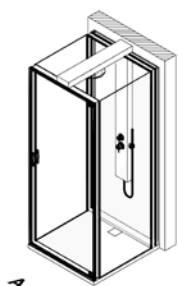

Zest Shower Unit (90x90 cm)

Enclosure alternatives according to product placement

Glass

A

Flat wall

56930022000

(All the glasses on right, left & front are transparent, handle is on the left)

56930021000 codes have handles on right.