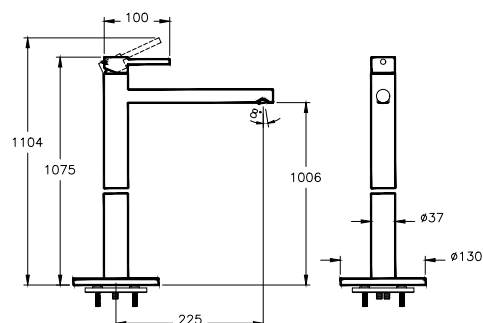

• 10 year warranty is offered for chrome coated faucets and 5 year for coloured faucets and accessories excluding touch-free controlled (AquaSee), SST electronic and Perfect Time (AquaTouch) mixers.
• 2 years warranty is offered for touch-free controlled (AquaSee), SST electronic and Perfect Time (AquaTouch) mixers.
• Refer to pages 876-893 for compatibility table of faucets with washbasins.