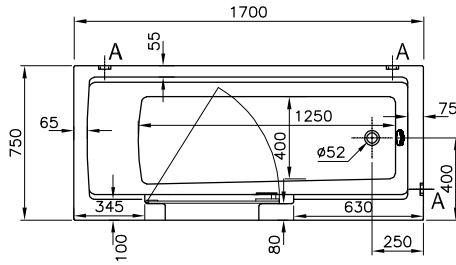

Combo (170x75 cm)

57940001000 body

57930001000 body

Combo bathtub has two models; left and right. When you look on idly, if door is on left, bathtub is called left, if door is on right, bathtub is called Combo right.