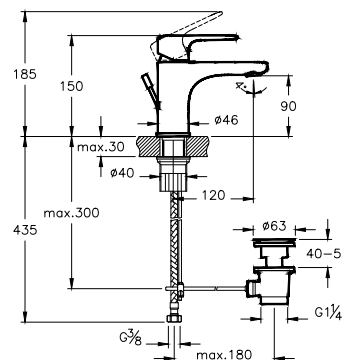

Root Round

Product code	Description	Coating	EXW EURO / pcs
A42722EXP	Basin mixer with pop-up	Chrome	180
A4272274EXP* NEW	Basin mixer with pop-up	Soft gold	216
A4272229EXP** NEW	Basin mixer with pop-up	Soft copper	216
A4272234EXP	Basin mixer with pop-up	Brushed nickel	269
A4272236EXP	Basin mixer with pop-up	Matt black	269

- Spout length: 120 mm
- Spout height: 90 mm
- Cartridge with flow rate and temperature limiter
- Max. 5 L/min. flow rate
- Installation without any additional tool
- Trap not included
- Refer to pages 837-838 to choose trap
- Not compatible for basins without overflow

* Will be used instead of A4272223EXP
** Will be used instead of A427226EXP

A42705EXP	Basin mixer	Chrome	163
A4270574EXP* NEW	Basin mixer	Soft gold	194
A4270529EXP** NEW	Basin mixer	Soft copper	194
A4270534EXP	Basin mixer	Brushed nickel	243
A4270536EXP	Basin mixer	Matt black	243

- Spout length: 120 mm
- Spout height: 90 mm
- Cartridge with flow rate and temperature limiter
- Max. 5 L/min. flow rate
- Installation without any additional tool

* Will be used instead of A4270523EXP
** Will be used instead of A4270526EXP