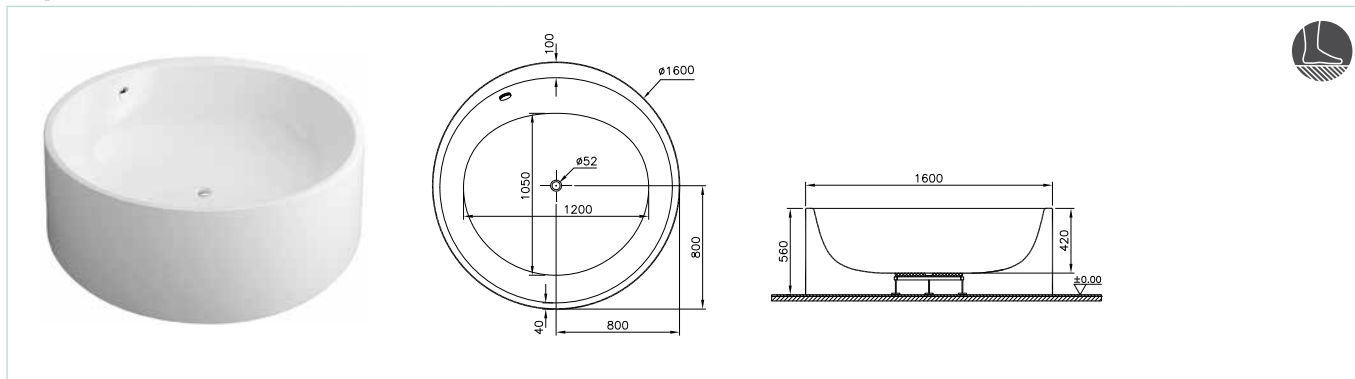

Istanbul by Covegrove. Cylindrical (Ø 160 cm)

Code	Size (cm)	Product	Product properties			
			Leg	Waste	Panel	EXW EURO / pcs
52990001000	Ø160	Body	✓	Pop-up waste and overflow set	✓	4.792
52990018000		Whirlpool	Duo Maxi	Look at the reference table (page 1422)		16.473
52990019000			Duo Maxi with 2 lights			17.375
52990015000			Duo Soft			12.328
52990017000			Duo Soft with 2 lights			13.203
52990014000			Aqua Maxi			10.239
52990016000			Aqua Maxi with 1 light			10.694
52990095000			Air Relax			11.093
52990009000			Aqua Soft			7.880

- Leg and waste set are included in the price of bathtub with hydromassage.
- For antislip application visit page 1404.
- For mixer details please refer to compatibility table in page 1418.

• 2 years warranty is offered for all showering areas product. Please check general information on page 1407.
* Can be applied as free standing.