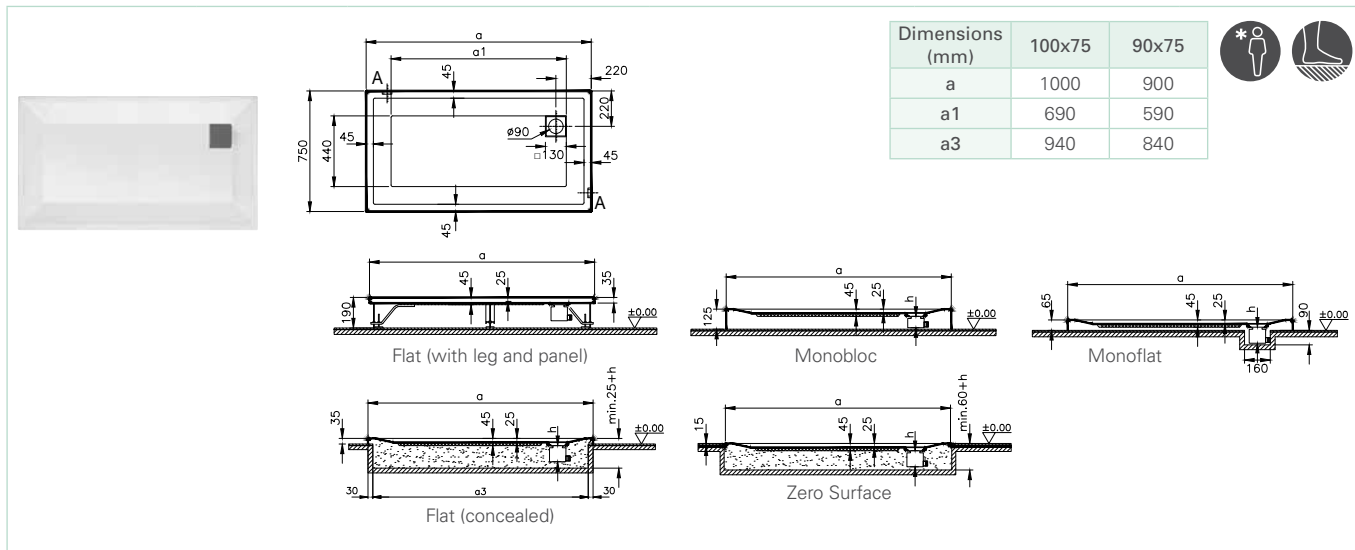

T (75 cm)

Code	Size (cm)	Installation options	Product properties		
			Leg	Waste	EXW EURO / pcs
57480001000	100x75	Zero Surface	-	-	380
57070001000		Flat (concealed)	-	-	305
57080001000		Monobloc	-	-	350
58310001000		Monoflat	-	-	318
57470001000	90x75	Zero Surface	-	-	289
57050001000		Flat (concealed)	-	-	227
57060001000		Monobloc	-	-	328
58300001000		Monoflat	-	-	263

Panels and complementary products		EXW EURO / pcs
53990001000	100 cm front panel	74
54400001000	90 cm front panel	76
53920001000	75 cm side panel	71
59990496000	Leg set for 100x75 cm	107
59990702000	Leg set for 90x75 cm	81
59970004000	90 mm shower tray waste, square cover	75
59970020000	90 mm shower tray waste (vertical), square cover	75
59970005000	90 mm shower tray waste (H:65), square cover	24

* Please add 59950143000 for antislip application during production process.

• 2 years warranty is offered for all showering areas product. Please check general information page 1407.