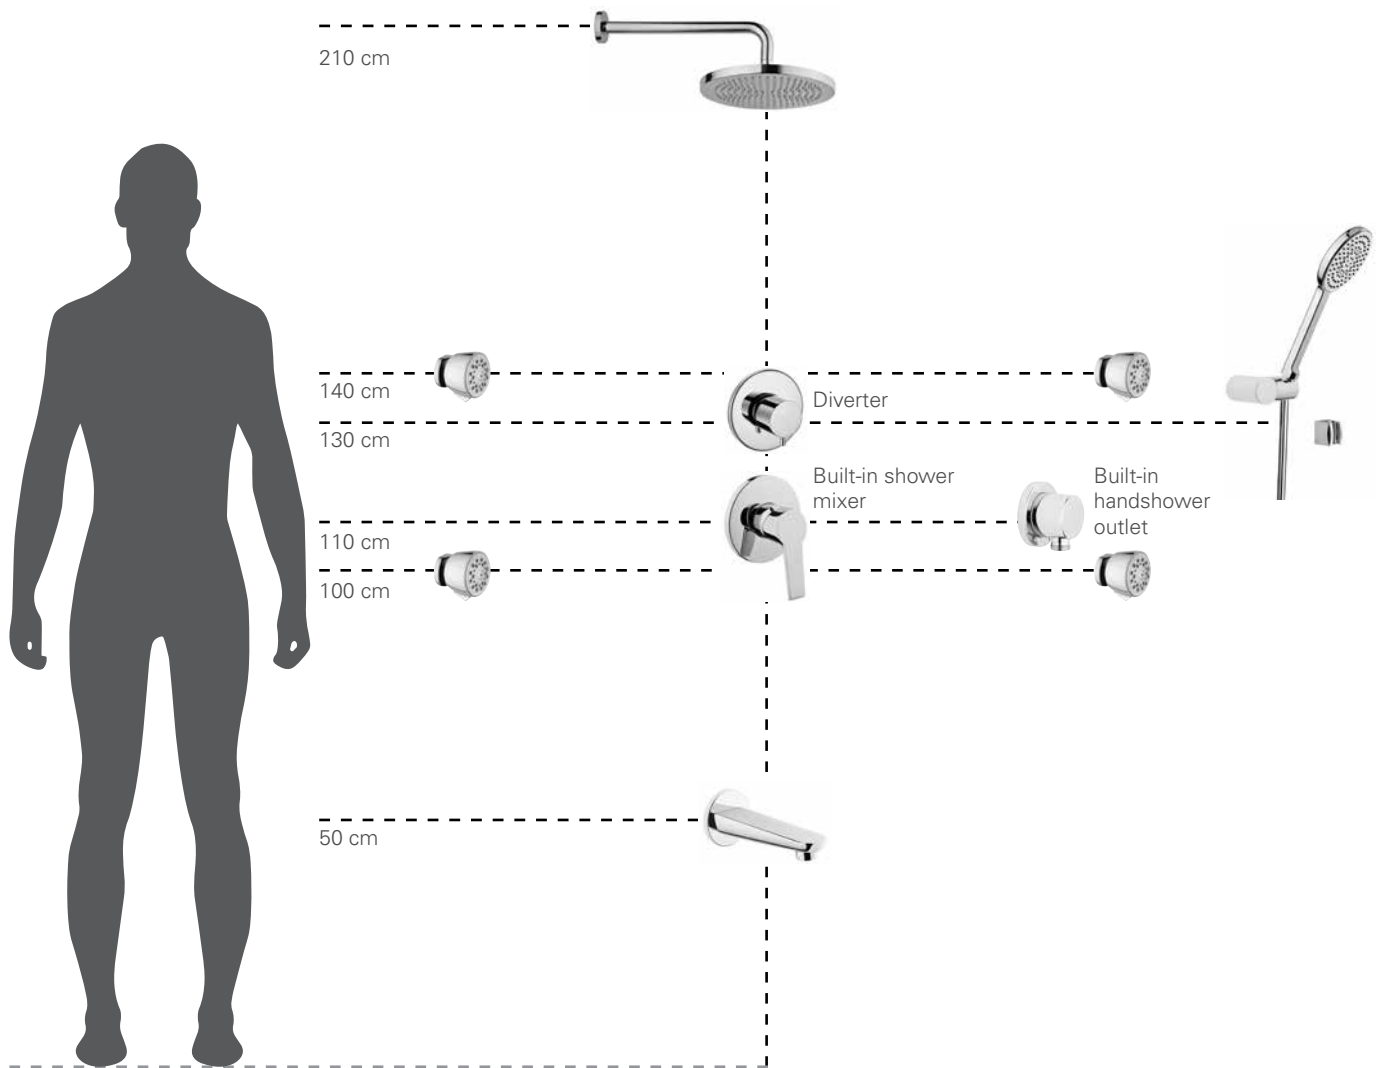

Built-in bath/shower mixer - Suggested montage dimensions

* These dimensions are given for finished shower floor.