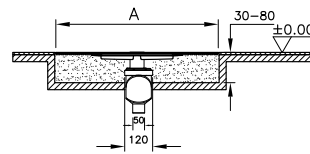

Clear-Cut

Waste options

Dimensions (mm)	80	60	40
A	800	600	400

Flow rate		
Side H:80	Vertical	Side H:60
60 lt/min	48 lt/min	42 lt/min

Cover design

Waste options			Size (cm)	Colour	EXW EURO / pcs
Side S, H:80	Vertical	Side S, H:60			
59980459000	59980453000	59980447000	80	Shine chrome	591
59980458000	59980452000	59980446000		Matt chrome	513
59980457000	59980451000	59980445000	60	Shine chrome	492
59980456000	59980450000	59980444000		Matt chrome	428
59980455000	59980449000	59980443000	40	Shine chrome	394
59980454000	59980448000	59980460000		Matt chrome	344

• For complimentary parts please check page 1402. • For general information please check page 1407 and 1424. • 2 years warranty is offered for V-Flow Showering Channel materials.