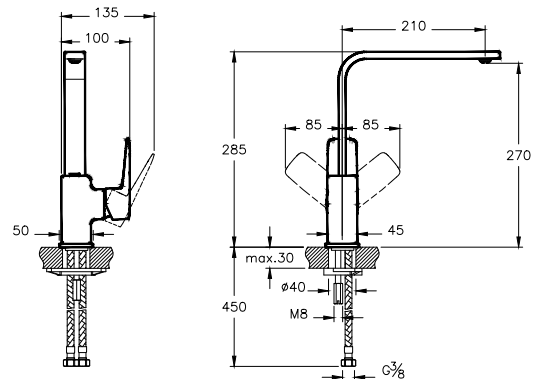

• 10 year warranty is offered for chrome coated faucets and 5 year for coloured faucets and accessories excluding touch-free controlled (AquaSee), SST electronic and Perfect Time (AquaTouch) mixers.
• 2 years warranty is offered for touch-free controlled (AquaSee), SST electronic and Perfect Time (AquaTouch) mixers.
• Refer to pages 876-893 for compatibility table of faucets with washbasins.