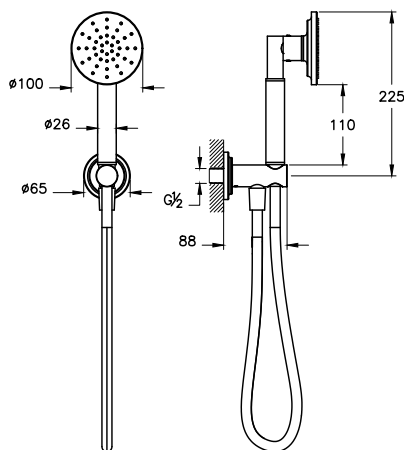

• 10 year warranty is offered for chrome coated faucets and 5 year for coloured faucets and accessories excluding touch-free controlled (AquaSee), SST electronic and Perfect Time (AquaTouch) mixers.
• 2 years warranty is offered for touch-free controlled (AquaSee), SST electronic and Perfect Time (AquaTouch) mixers.
• Refer to pages 876-893 for compatibility table of faucets with washbasins.