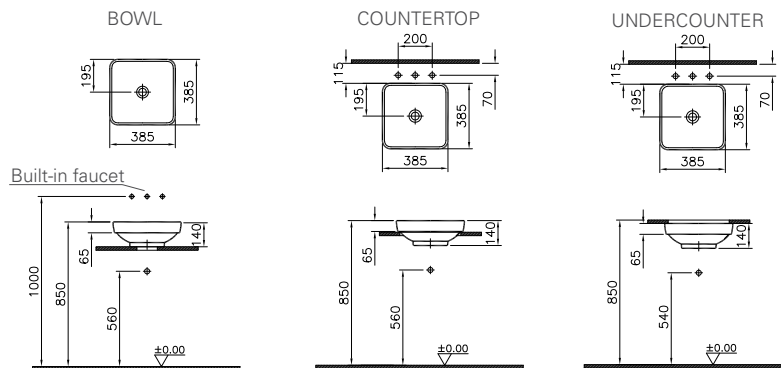

Water Jewels

Product / Code	Description	EXW EURO / pcs
4441B403-1361	Square bowl, 40x39 cm White For undercounter application 310278 bowl undercounter fixing kit should be ordered separately.	283
4441B497-1747	Square bowl, 40x39 cm White-black For undercounter application 310278 bowl undercounter fixing kit should be ordered separately.	382
4441B476-1361	Square bowl, 40x39 cm Matt stone grey For undercounter application 310278 bowl undercounter fixing kit should be ordered separately.	382
4441B470-1361	Square bowl, 40x39 cm Black For undercounter application 310278 bowl undercounter fixing kit should be ordered separately.	382

Sanitaryware & Complementary products

• 10 years warranty is offered only for ceramic sanitaryware products.