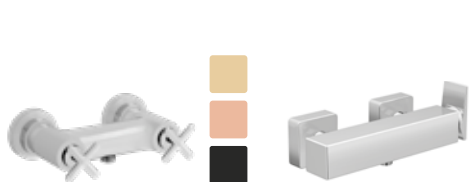

Shower mixers

Origin Classic	
Code	A42894
Color	Chrome
Page	607