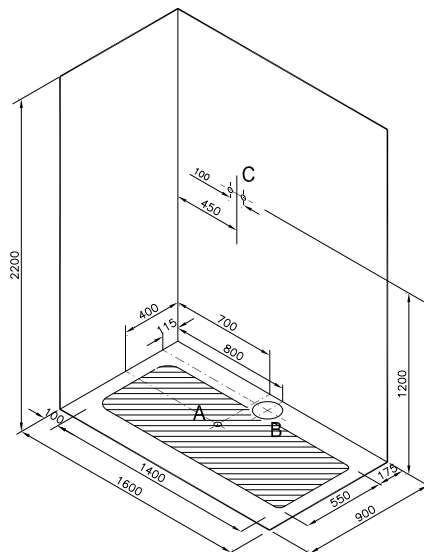

Profiles colour options

Zest shower unit has:

- Handshower
- Showerhead
- Spout
- Flat shower tray

Zest shower unit has two models: left and right. When you look on idly; if the door is on the right; shower unit is called "Zest shower unit Right", if it is on the left; called "Zest shower unit Left".

Left code	Right code	System	Product properties			
			Door	Shower enclosure	Aluminum frame	EXW EURO / pcs
59890021000	59890022000	Shower unit	with sliding hinged door	Front + side	Matt Black	4.559
59890024000	59890025000			Front	Matt Black	4.559

Panel and complementary products		
Code	Description	EXW EURO / pcs
53870001000	160 cm flat front panel	98
53900001000	90 cm flat side panel	76
59990502000	160x90 cm leg set	107

- 2 years warranty is offered for all showering areas product. Please check general information on page 1407.
- Please check installation guide for page 1279.