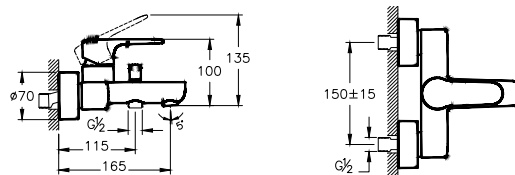

Faucets & Shower systems

• 10 year warranty is offered for chrome coated faucets and 5 year for coloured faucets and accessories excluding touch-free controlled (AquaSee), SST electronic and Perfect Time (AquaTouch) mixers.
• 2 years warranty is offered for touch-free controlled (AquaSee), SST electronic and Perfect Time (AquaTouch) mixers.
• Refer to pages 876-893 for compatibility table of faucets with washbasins.