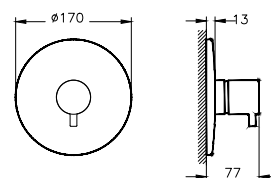

Faucets & Shower systems

• 10 year warranty is offered for chrome coated faucets and 5 year for coloured faucets and accessories excluding touch-free controlled (AquaSee), SST electronic and Perfect Time (AquaTouch) mixers.
• 2 years warranty is offered for touch-free controlled (AquaSee), SST electronic and Perfect Time (AquaTouch) mixers.
• Refer to pages 876-893 for compatibility table of faucets with washbasins.