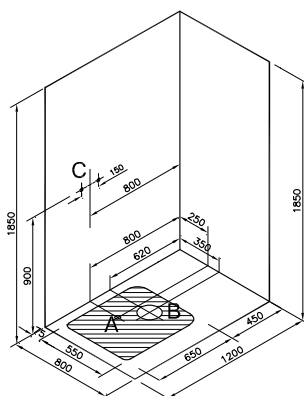

Right

Image belongs to 58980013000