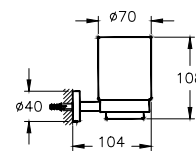

Base Round

Product code	Description	Coating	EXW EURO / pcs
A44142	Toothbrush holder • Brass material • Transparent glass pot • Chrome plating	Chrome	80
A44106	Toothbrush holder • Brass body • Chrome plating • Frosted glass holder • Wall-mounting set included.	Chrome	48
A44141	Toothbrush holder • Brass material • Transparent glass pot • Chrome plating	Chrome	61
A44105	Toothbrush holder • Brass body • Chrome plating • Frosted glass holder • Wall-mounting set included.	Chrome	49

• 5 years warranty is offered for bathroom accessories excluding touch-free controlled products. • 2 years warranty is offered for touch-free controlled products.