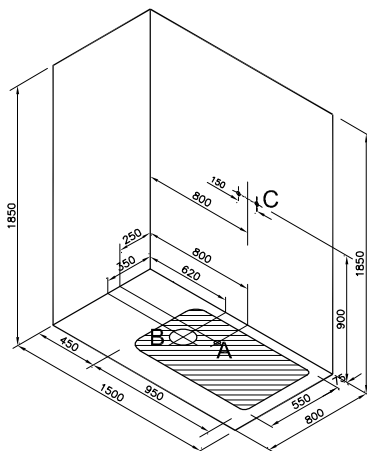

1. Roomy Shower Unit has:
2. 6 mm tempered glass enclosure
   - Wide sitting area.

Roomy Shower Unit has two models: left and right. When you look on idly; if the seat area is on the right; shower unit is called "Roomy Neo shower unit Right", if it is on the left; called "Roomy Neo shower unit Left".

Left code	Right code	System	Installation	Product properties			
				Enclosure	Lid	Drawer	EXW EURO / pcs
65051002000	65051003000	Shower unit	Flat	Front+Side	-	-	3.061
65051004000	65051001000			Front	-	-	3.061
65051012000	65051013000			Front+Side	✓	-	3.687
65051014000	65051011000			Front	✓	-	3.687
65051022000	65051023000			Front+Side	-	✓	4.279
65051024000	65051021000			Front	-	✓	4.279
65051102000	65051103000		Flat used with legs and panels	Front+Side	-	-	2.820
65051104000	65051101000			Front	-	-	2.820
65051112000	65051113000			Front+Side	✓	-	3.351
65051114000	65051111000			Front	✓	-	3.351
65051122000	65051123000			Front+Side	-	✓	3.596
65051124000	65051121000			Front	-	✓	3.596
Panel			EXW EURO / pcs				
53890001000	150 cm front panel		93				
53910001000	80 cm side panel		74				

- You may use installation video that you can reach from services.

- 2 years warranty is offered for all showering areas product. Please check general information on page 1407.
- Please check installation guide for page 1279.