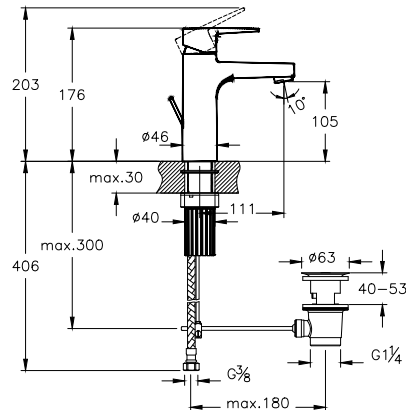

Flow Square NEW

Product code	Description	Coating	EXW EURO / pcs
A42939EXP	Basin mixer (large) with pop-up	Chrome	147
A4293936EXP	Basin mixer (large) with pop-up	Matt black	221

- Spout length: 111 mm
- Spout height: 105 mm
- Cartridge with flow rate and temperature limiter
- Max. 5 L/min. flow rate
- Installation without any additional tool.

A42939ENGX	BluEco basin mixer (large) with pop-up	Chrome	155
A4293936ENGX	BluEco basin mixer (large) with pop-up	Matt black	233

- Spout length: 111 mm
- Spout height: 105 mm
- Max. 5 L/min. flow rate
- Provides energy savings in individual and collective usage areas with a cartridge that supports sustainability.
- Installation without any additional tool
- Cartridge that reduces energy consumption and carbon emissions with a cold water start in the middle position.