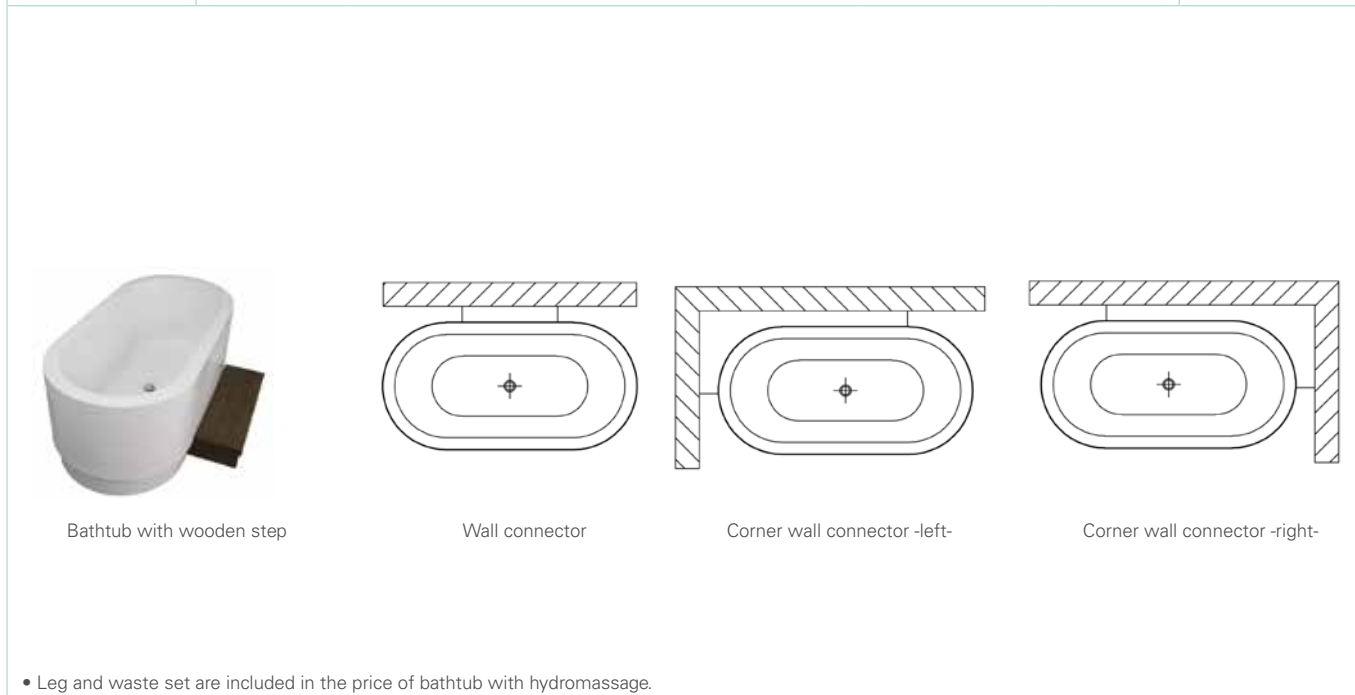

Bathtub with wooden step

Wall connector

Corner wall connector -left-

Corner wall connector -right-

• Leg and waste set are included in the price of bathtub with hydromassage.

• 2 years warranty is offered for all showering areas product. Please check general information on page 1407. *Orders with panel must include leg sets. *Due to technical properties of the product, 5604857 - special 90 mm, pop up waste and overflow set - should be used, there is no other waste set alternative. *Can be applied as free standing.