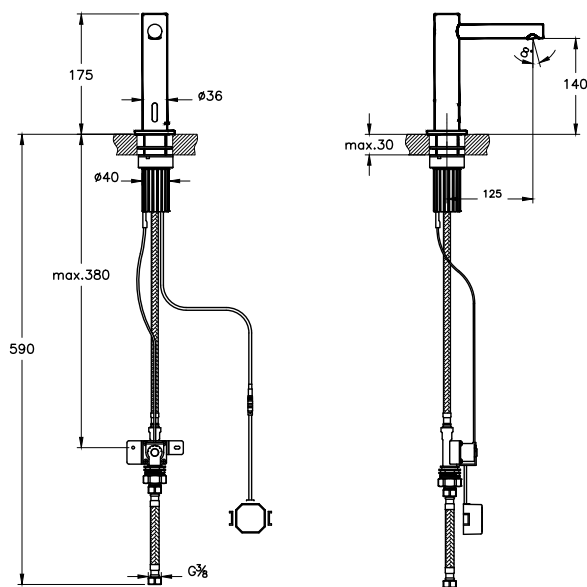

• 10 year warranty is offered for chrome coated faucets and 5 year for coloured faucets and accessories excluding touch-free controlled (AquaSee), SST electronic and Perfect Time (AquaTouch) mixers.
• 2 years warranty is offered for touch-free controlled (AquaSee), SST electronic and Perfect Time (AquaTouch) mixers.
• Refer to pages 876-893 for compatibility table of faucets with washbasins.