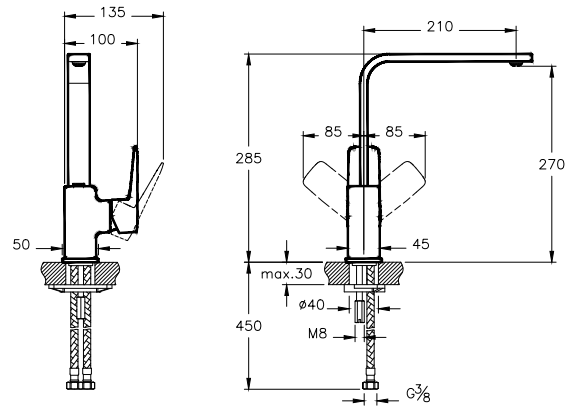

A42753ENGX	Root Square BluEco Sink Mixer	Chrome	287
A4275374ENGX* NEW	Root Square BluEco Sink Mixer	Soft gold	343
A4275329ENGX** NEW	Root Square BluEco Sink Mixer	Soft copper	343
A4275334ENGX	Root Square BluEco Sink Mixer	Brushed nickel	431
A4275336ENGX	Root Square BluEco Sink Mixer	Matt black	431