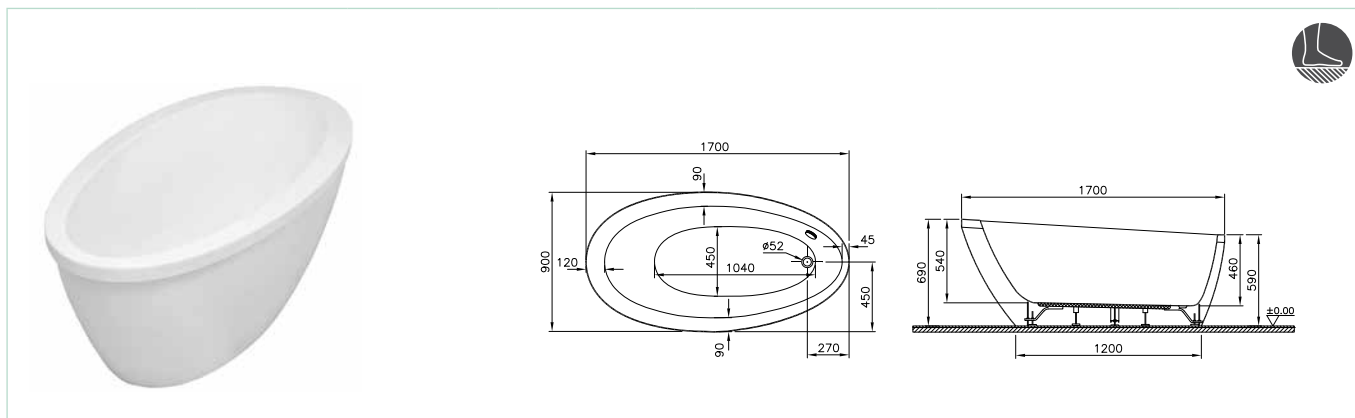

4 Life-Silence (170x90 cm)

Code	Size (cm)	Product	Product properties			
			Leg	Waste	Panel	EXW EURO / pcs
54300001000	170x90	Body	✓	Pop-up waste and overflow set	✓	2.807
54300095000		Whirlpool	Air Relax	Look at the reference table (page 1422)		9.439

- Leg and waste set are included in the price of bathtub with hydromassage.
- For antislip application visit page 1404.
- Only floor mounted bath/shower mixers are compatible.

• 2 years warranty is offered for all showering areas product. Please check general information on page 1407. *Orders with panel must include leg sets. *Due to technical properties of the product, 5604857 - special 90 mm, pop up waste and overflow set - should be used, there is no other waste set alternative. *Can be applied as free standing.