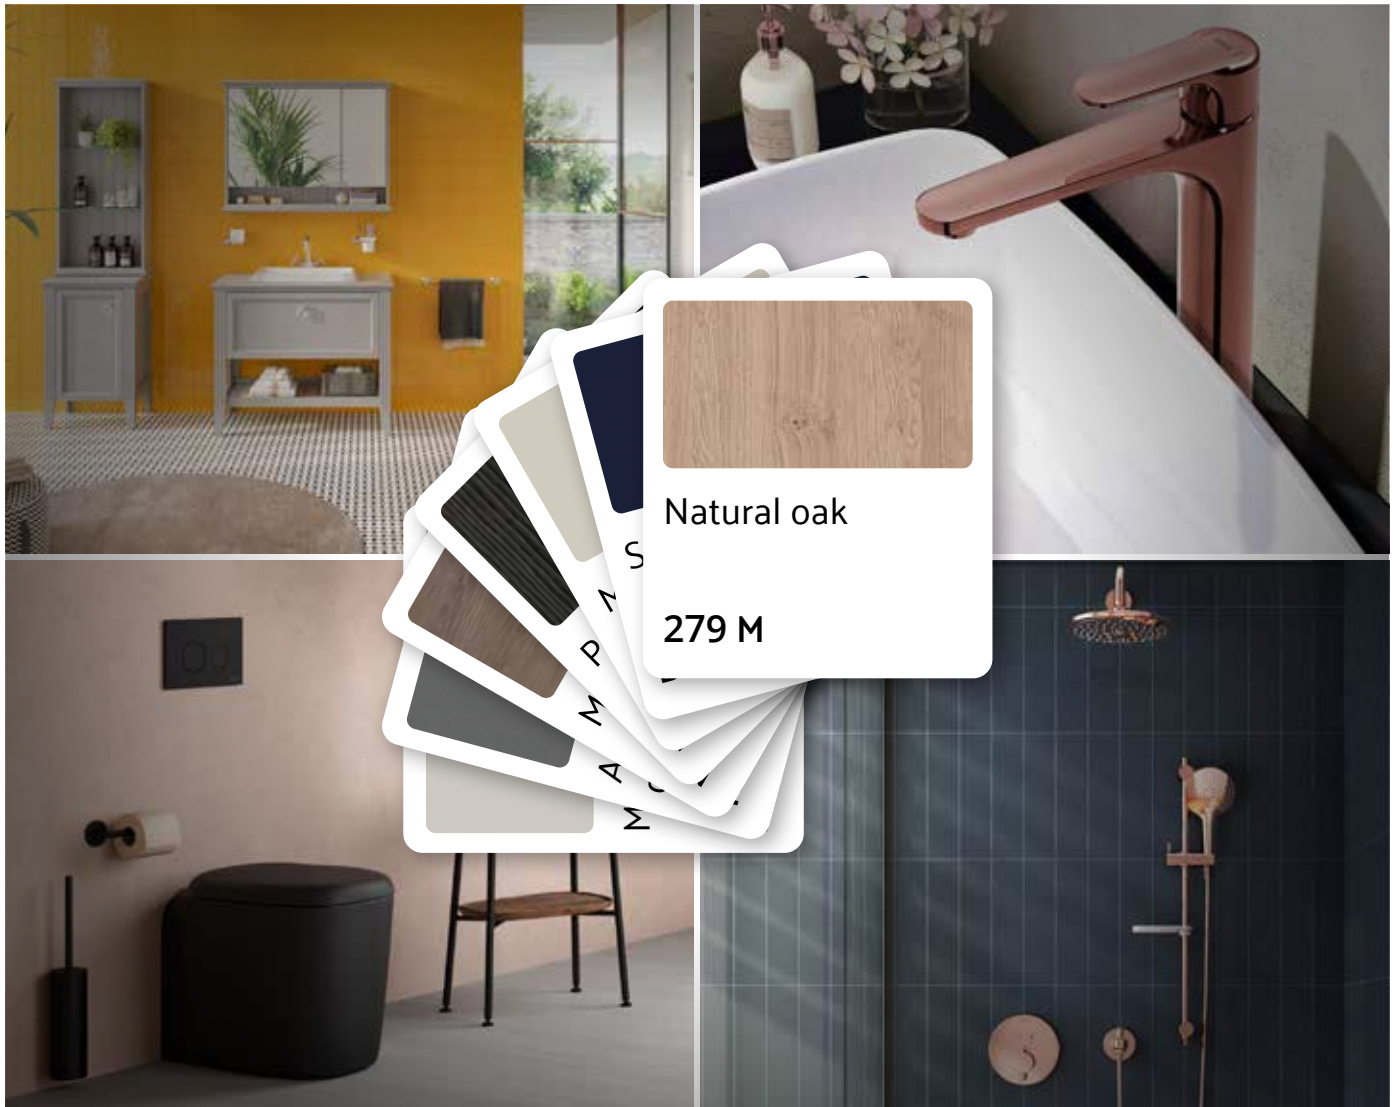

Brushed nickel

Root Square Flash Plates

Modern flush plates with defined edges

The perfect flush plates for contemporary bathrooms, with geometric shapes and angular lines.

Root Round Flush Plates

Elegant and simplistic oval flush plates

Simple, yet elegant oval shaped plates, available in a variety of colours.

VitrA

The VitrA Colour Chart is now online.

Check out our new microsite to see all of the VitrA colour finishes, presented by collection and by category, as well as supporting lifestyle visuals.