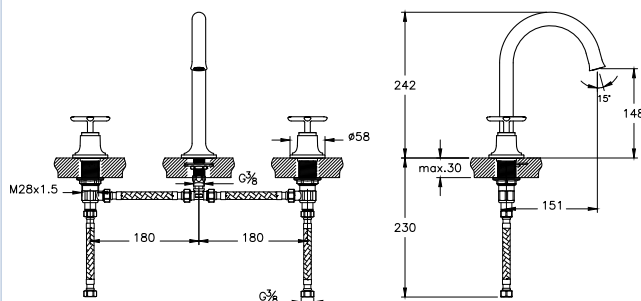

A42892	Basin mixer with 3 hole, with pop-up	Chrome	418
A4289225	Basin mixer with 3 hole, with pop-up	Brushed gold	626
A4289229	Basin mixer with 3 hole, with pop-up	Soft copper	501
A4289236	Basin mixer with 3 hole, with pop-up	Matt black	626