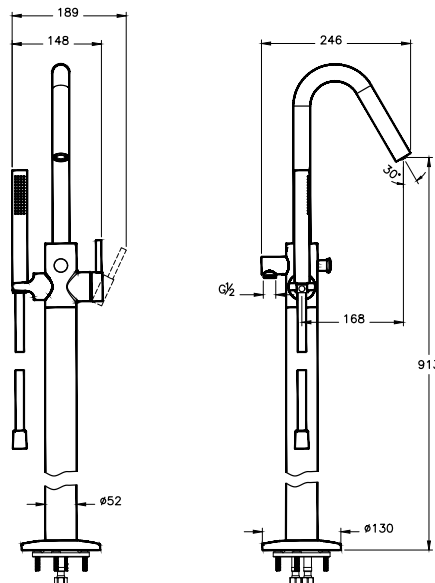

• 10 year warranty is offered for chrome coated faucets and 5 year for coloured faucets and accessories excluding touch-free controlled (AquaSee), SST electronic and Perfect Time (AquaTouch) mixers.
• 2 years warranty is offered for touch-free controlled (AquaSee), SST electronic and Perfect Time (AquaTouch) mixers.
• Refer to pages 876-893 for compatibility table of faucets with washbasins.