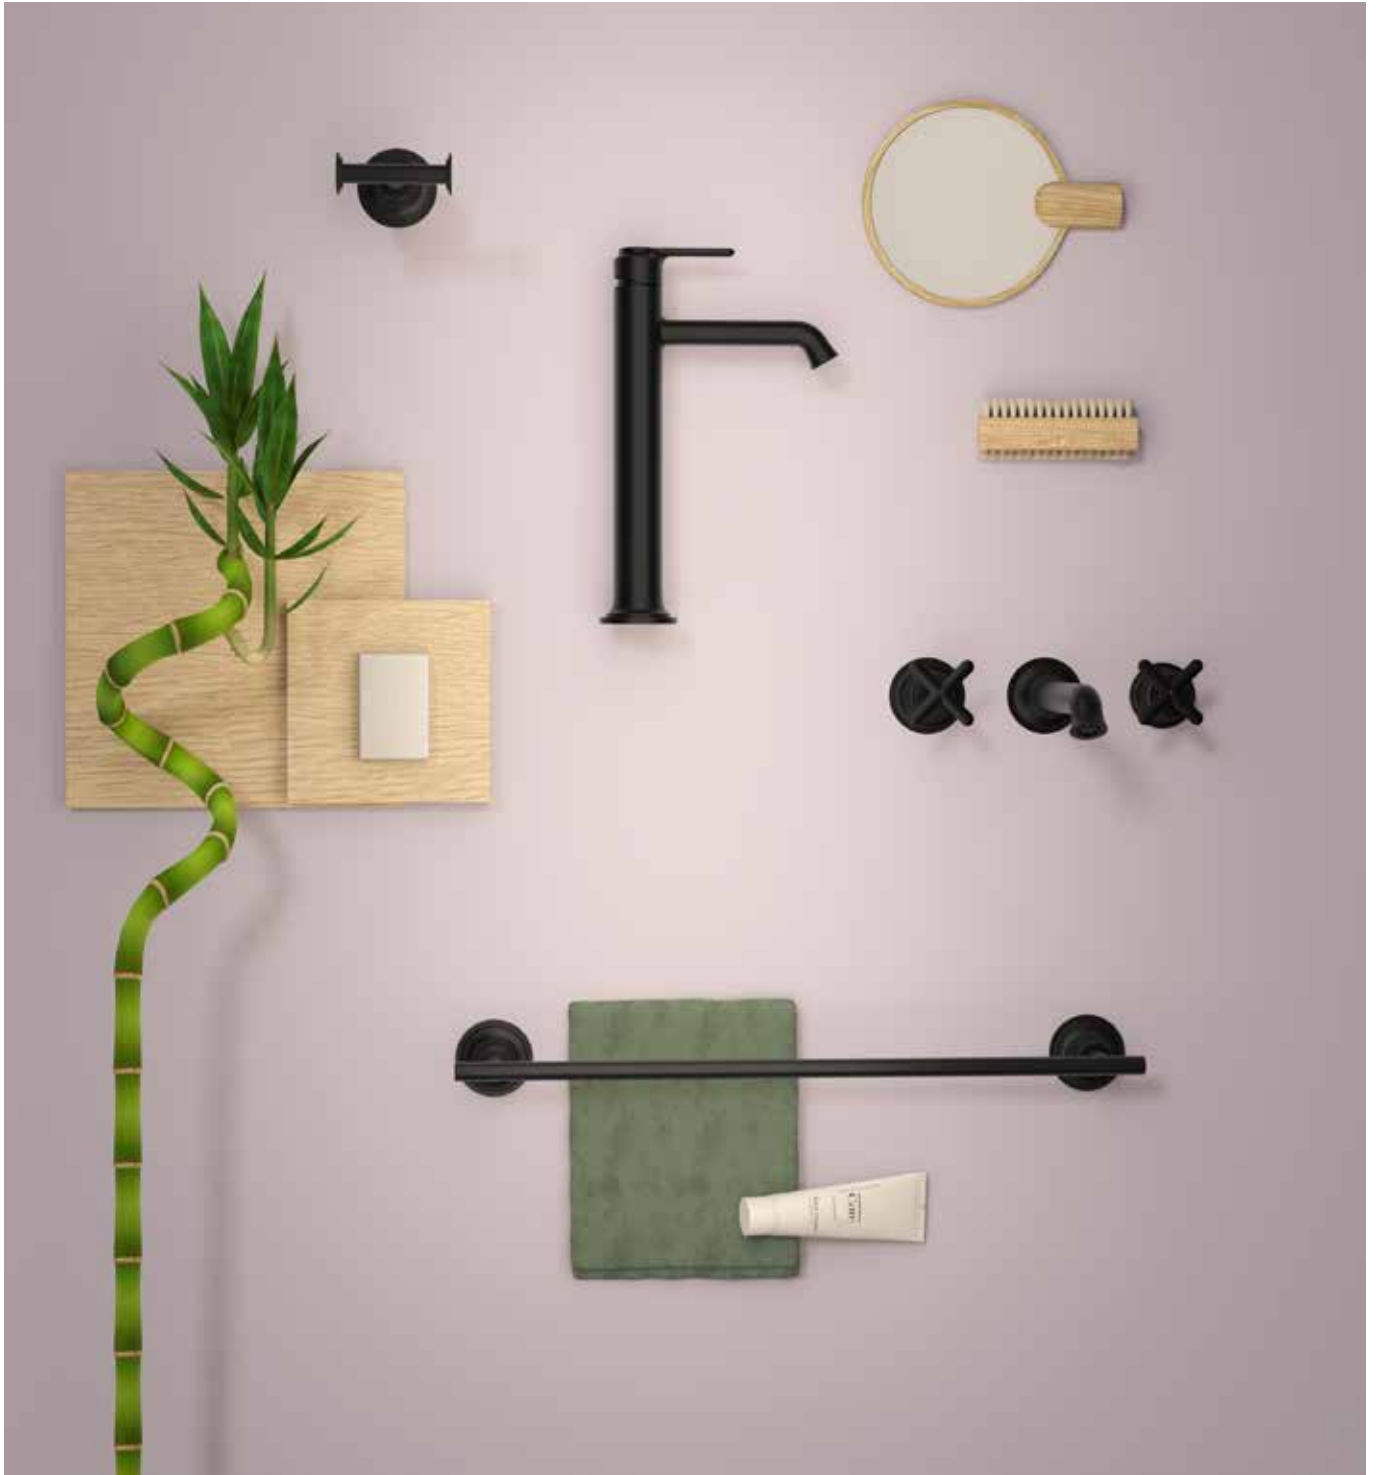

Origin Classic

Different solutions for different washbasins