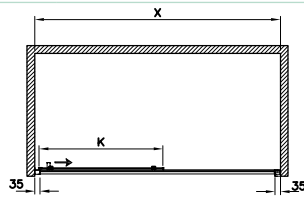

Universal Panels (Bathtub, sliding)

Size (cm)	170	160	150
X (mm)	1700	1600	1500
H (mm)	1600	1600	1600
K (mm)	850	800	750
S1 (mm)	790	740	690
Input field (mm)	765	715	665

Images and technical drawings are representative. U, L and straight wall combinations can be created with front and side panels.

Code	Product	Product properties				
		Size	Door type	Frame color	Glass color	EXW EURO / pcs
65650002460	Sliding front panel for bathtub	170 cm	1 fixed, 1 sliding door	Shiny silver	Transparent	1.947
65650002469					Protect Plus	2.531
65650002459	Sliding front panel for bathtub	160 cm	1 fixed, 1 sliding door	Shiny silver	Transparent	1.872
65650002468					Protect Plus	2.434
65650002458	Sliding front panel for bathtub	150 cm	1 fixed, 1 sliding door	Shiny silver	Transparent	1.797
65650002467					Protect Plus	2.336

Side Panels

Code	Product properties			
	Size	Frame color	Glass color	EXW EURO/pcs
65650002466	90 cm	Shiny silver	Transparent	1.152
65650002475			Protect Plus	1.498
65650002465	80 cm	Shiny silver	Transparent	1.047
65650002474			Protect Plus	1.362
65650002464	75 cm	Shiny silver	Transparent	998
65650002473			Protect Plus	1.297
65650002463	70 cm	Shiny silver	Transparent	950
65650002472			Protect Plus	1.235

• Right and left product code is the same. • Glass thickness is 6 mm. • Can be installed on bathtub.