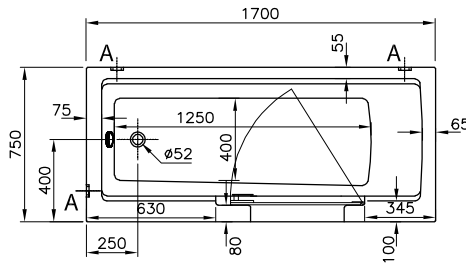

Combo (170x75 cm)

57940001000 body

57930001000 body

Combo bathtub has two models; left and right. When you look on idly, if door is on left, bathtub is called left, if door is on right, bathtub is called Combo right.