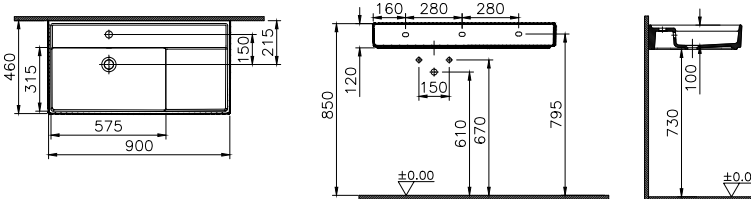

• 10 years warranty is offered only for ceramic sanitaryware products.