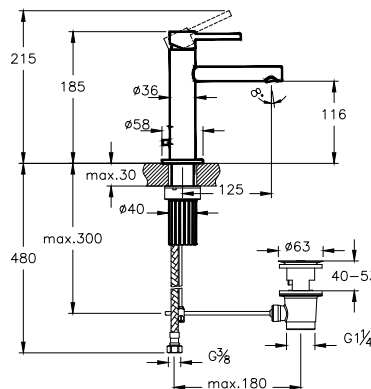

- Spout length: 125 mm
- Spout height: 116 mm
- Max. 5 L/min. flow rate
- High strength 100% brass cartridge
- Comfortable opening-closing for many years with teflon coated ceramic disc cartridge.

* Will be used instead of A4256826