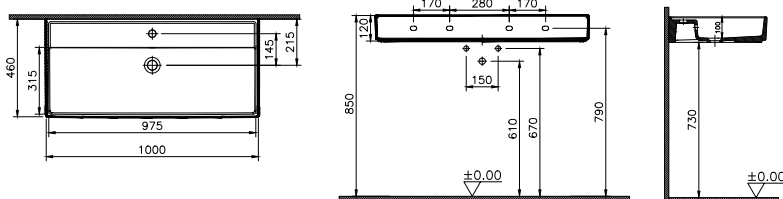

ArchiPlan

Product / Code	Description	EXW EURO / pcs
Washbasin, 100x46 cm		
7417B003-0001	White, with one tap hole, with overflow hole	458
7417B076-0001	Matt stone grey, with one tap hole, with overflow hole	618
7417B077-0001	Matt terra rossa, with one tap hole, with overflow hole	618
7417B003-0041	White, with one tap hole, without overflow hole	458
7417B076-0041	Matt stone grey, with one tap hole, without overflow hole	618
7417B077-0041	Matt terra rossa, with one tap hole, without overflow hole	618

Washbasin, 120x46 cm

7418B003-0001	White, with two tap hole, with overflow hole	550
7418B076-0001	Matt stone grey, with two tap hole, with overflow hole	743
7418B077-0001	Matt terra rossa, with two tap hole, with overflow hole	743
7418B003-0041	White, with two tap hole, without overflow hole	550
7418B076-0041	Matt stone grey, with two tap hole, without overflow hole	743
7418B077-0041	Matt terra rossa, with two tap hole, without overflow hole	743