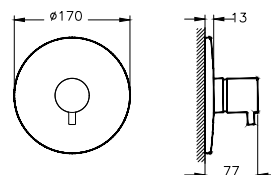

Root Round

Product code	Description	Coating	EXW EURO / pcs
A43378EXP NEW	Diverter, (V-Box-exposed part)	Chrome	362
A4337874EXP NEW	Diverter, (V-Box-exposed part)	Soft gold	434
A4337829EXP NEW	Diverter, (V-Box-exposed part)	Soft copper	434
A4337834EXP NEW	Diverter, (V-Box-exposed part)	Brushed nickel	543
A4337836EXP NEW	Diverter, (V-Box-exposed part)	Matt black	543

- Concealed part A42806 must be installed during wall application.
- Designed to run three of the following outlets: bath spout, showerhead, water jets or handshower via handshower outlet
- Finish set consisting of: diverter group, rosette, and lever
- Concealed part is not included.

- **Will be used instead of A42694EXP**
- **Launch by 1st of January**

Faucets & Shower systems

A42829EXP	Built-in shower mixer, (exposed part)	Chrome	89
A4282974EXP	Built-in shower mixer, (exposed part)	Soft gold	107
A4282929EXP	Built-in shower mixer, (exposed part)	Soft copper	107
A4282934EXP	Built-in shower mixer, (exposed part)	Brushed nickel	134
A4282936EXP	Built-in shower mixer, (exposed part)	Matt black	134

- Concealed part A42806 must be installed during wall application.
- Finish set consisting of: rosette, lever.
- Concealed part is not included.

• 10 year warranty is offered for chrome coated faucets and 5 year for coloured faucets and accessories excluding touch-free controlled (AquaSee), SST electronic and Perfect Time (AquaTouch) mixers.
• 2 years warranty is offered for touch-free controlled (AquaSee), SST electronic and Perfect Time (AquaTouch) mixers.
• Refer to pages 876-893 for compatibility table of faucets with washbasins.