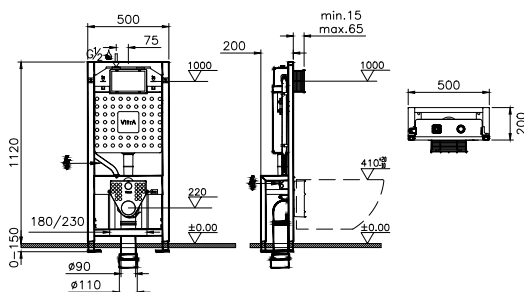

• 10 years warranty is offered for top/front operated concealed cisterns, 5 year warranty is offered for mechanic and pneumatic but 2 years warranty is offered only for touch free flush plate and Renoform series. • Refer to pages 546-547-548-549-550-551 for compatible WC pan.