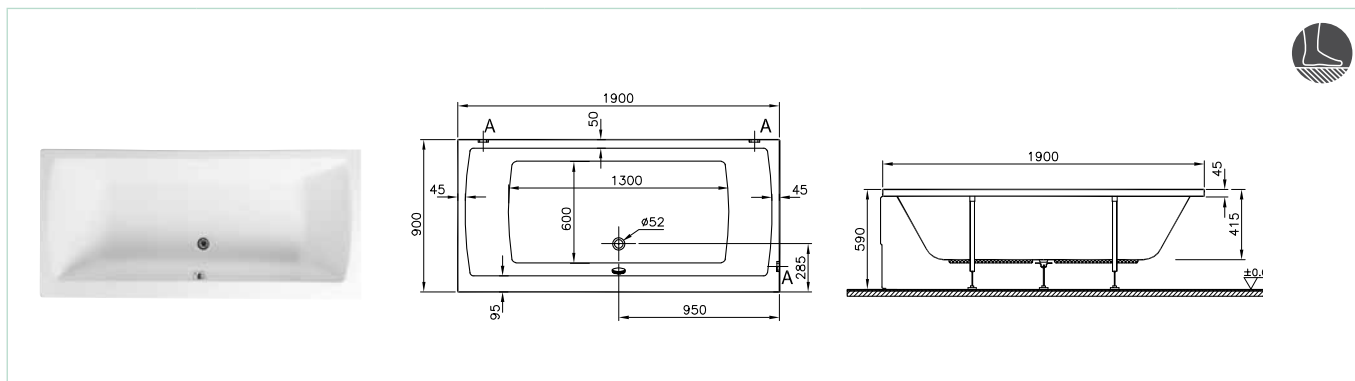

Neon (90 cm)

Code	Size (cm)	Product	Product properties	EXW EURO / pcs	
5895001000	190x90	Body	Minimum pallet quantity - 14 pieces	611	
58950015000		Whirlpool	Duo Soft	Look at the reference table (page 1422)	6.041
58950017000			Duo Soft with 2 lights		6.645
58950014000			Aqua Maxi		4.577
58950016000			Aqua Maxi with 1 light		5.034
58950095000			Air Relax		6.505
58950009000			Aqua Soft		3.157
58950011000			Aqua Soft Easy Chrome		2.596
58950013000			Aqua Soft Easy Chrome with grip		2.596

Panel codes		EXW EURO / pcs
53420001000	190 cm acrylic front panel	293
54670001000	90 cm acrylic side panel	191
59990895000	Leg set & wall anchors	147
59970013000	Pop up waste and overflow set for bathtubs (Silfra)	124
59970016000	Pop up waste and overflow set for bathtubs	60
59950247000*	Chrome grip (per pieces)	63

* For bathtubs with grip hole, do not forget to add the grip code to the order. And please attach to the order note: Single or double grip hole is requested.
• Leg and waste set are included in the price of bathtub with hydromassage.
• For antislip application visit page 1404.

• 2 years warranty is offered for all showering areas product. Please check general information on page 1407.
* Orders with panel must include leg sets.