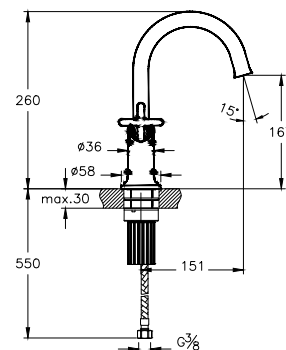

A42885	Basin mixer with cross handle with pop-up	Chrome	349
A4288525	Basin mixer with cross handle with pop-up	Brushed gold	524
A4288529	Basin mixer with cross handle with pop-up	Soft copper	420
A4288536	Basin mixer with cross handle with pop-up	Matt black	524