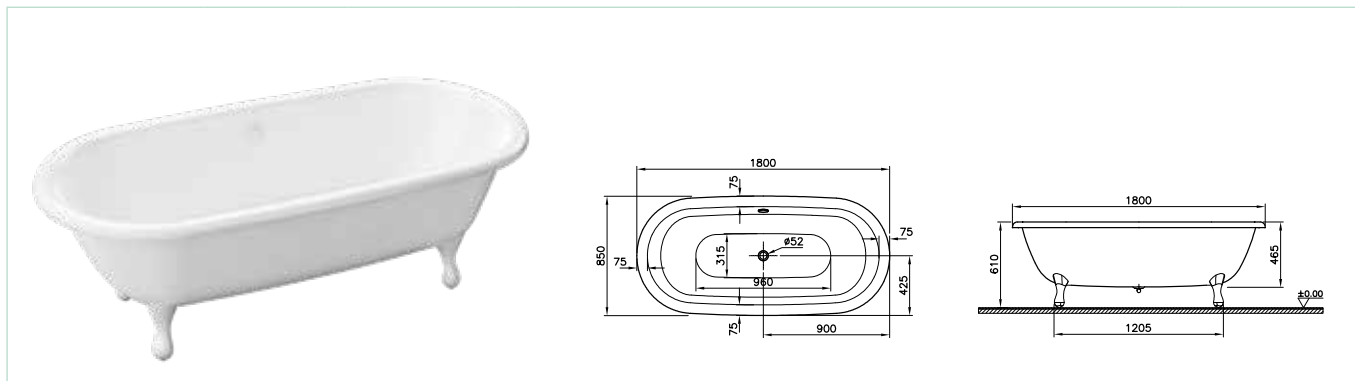

Dream (180x85 cm)

Code	Size (cm)	Product	Product properties	EXW EURO / pcs
65680050000	180x85	Body	Taupe	3.859
65680051000			Black	3.859
65680052000			Green	3.859
65680053000			White	3.859

• Leg and waste set are included in the price of bathtub with hydromassage.