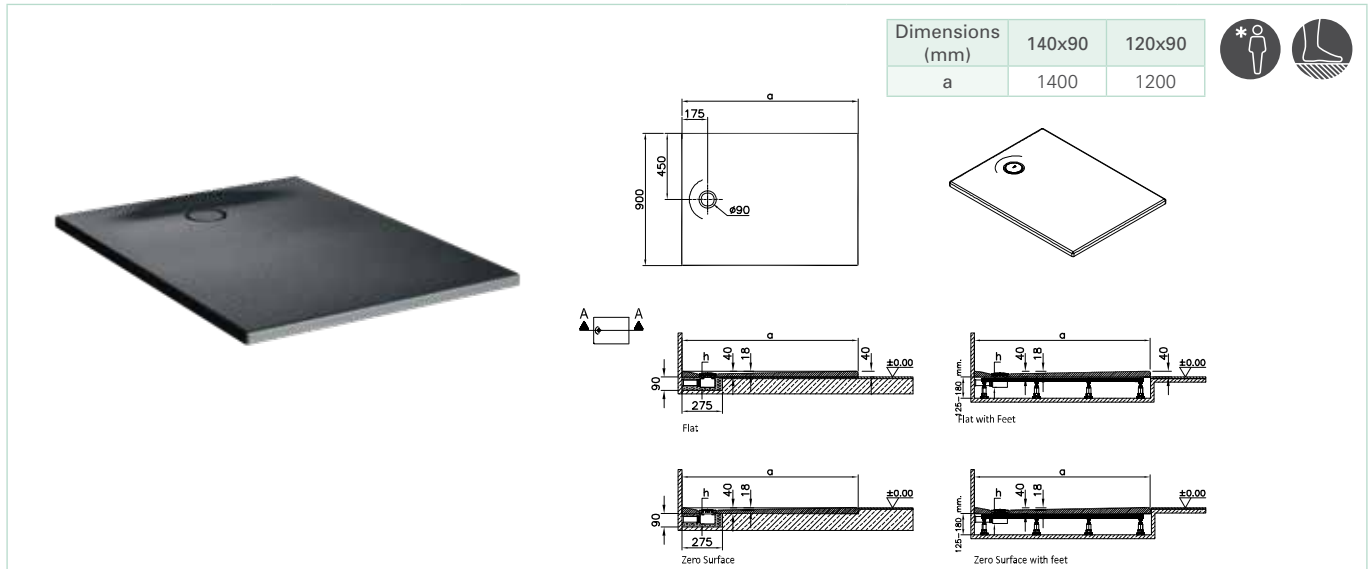

Leaf (90 cm)

Code	Size (cm)	Installation options	Colour	EXW EURO / pcs
65290001000	140x90x4 cm	Flat	White	656
65290001800			Textured White	656
65290001868			Textured Anthracite	656
65290001867			Textured Grey	656
65290001869			Textured Taupe	656
65280001000	120x90x4 cm	Flat	White	595
65280001800			Textured White	595
65280001868			Textured Anthracite	595
65280001867			Textured Grey	595
65280001869			Textured Taupe	595

Panels and complementary products		EXW EURO / pcs
59916529000	Metal Frame Leg 140x90 cm	144
59916528000	Metal Frame Leg 120x90 cm	144
59970031000	90 mm shower tray waste, round cover, chrome	60
59970007000	90 mm shower tray waste, round cover, white	105
59970008000	90 mm shower tray waste, round cover, textured white	105
59970009000	90 mm shower tray waste, round cover, textured anthracite	105
59970010000	90 mm shower tray waste, round cover, textured grey	105
59970011000	90 mm shower tray waste, round cover, textured taupe	105

• 2 years warranty is offered for all showering areas product. Please check general information page 1407.