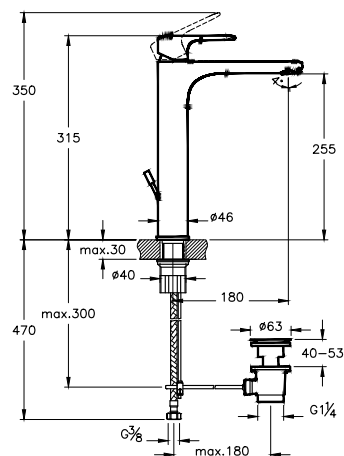

A42707EXP	Basin mixer, (for bowls)	Chrome	232
A4270774EXP* NEW	Basin mixer, (for bowls)	Soft gold	279
A4270729EXP** NEW	Basin mixer, (for bowls)	Soft copper	279
A4270734EXP	Basin mixer, (for bowls)	Brushed nickel	347
A4270736EXP	Basin mixer, (for bowls)	Matt black	347