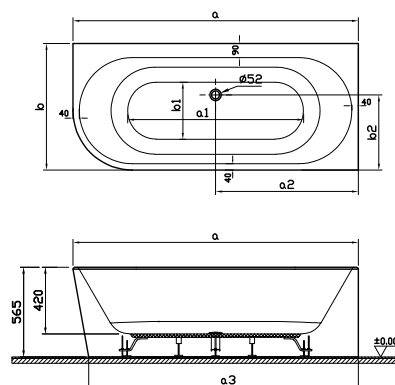

Right Corner