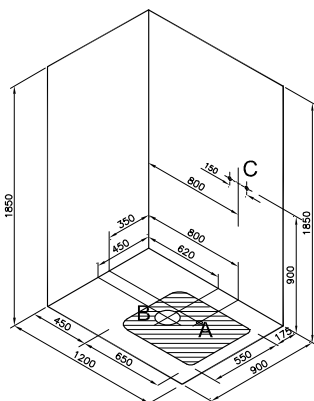

Roomy Neo Shower Unit (120x90 cm)

Left

Right

1. Roomy Shower Unit has:
2. 6 mm tempered glass enclosure
   - Wide sitting area.

Roomy Shower Unit has two models: left and right. When you look on idly; if the seat area is on the right; shower unit is called "Roomy Neo shower unit Right", if it is on the left; called "Roomy Neo shower unit Left".

Left code	Right code	System	Installation	Product properties			
				Enclosure	Lid	Drawer	EXW EURO / pcs
64971002000	64971003000	Shower unit	Flat	Front+Side	-	-	3.032
64971004000	64971001000			Front	-	-	3.032
64971012000	64971013000			Front+Side	✓	-	3.650
64971014000	64971011000			Front	✓	-	3.650
64971022000	64971023000			Front+Side	-	✓	3.833
64971024000	64971021000			Front	-	✓	3.833
64971102000	64971103000		Flat used with legs and panels	Front+Side	-	-	2.792
64971104000	64971101000			Front	-	-	2.792
64971112000	64971113000			Front+Side	✓	-	3.354
64971114000	64971111000			Front	✓	-	3.354
64971122000	64971123000			Front+Side	-	✓	3.629
64971124000	64971121000			Front	-	✓	3.629

Panel		EXW EURO / pcs
52970001000	120 cm front panel	81
53900001000	90 cm side panel	76

- You may use installation video that you can reach from services.

- 2 years warranty is offered for all showering areas product. Please check general information on page 1407.
- Please check installation guide for page 1279.