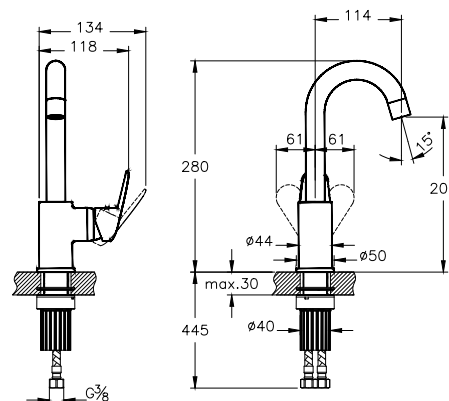

Flow Round NEW

Product code	Description	Coating	EXW EURO / pcs
A43137ENGX	BluEco basin mixer with pop-up, zamac • Spout length: 109 mm • Spout height: 70 mm • Max. 5 L/min. flow rate • Provides energy savings in individual and collective usage areas with a cartridge that supports sustainability. • Installation without any additional tool • Cartridge that reduces energy consumption and carbon emissions with a cold water start in the middle position. • To be launched on 1st of April 2024.	Chrome	139
A43152EXP	Basin mixer with swivel spout • Spout length: 114 mm • Spout height: 205 mm • Swivel spout • Cartridge with flow rate and temperature limiter • Max. 5 L/min. flow rate • Installation without any additional tool.	Chrome	133
A43152ENGX	BluEco basin mixer with swivel spout • Spout length: 114 mm • Spout height: 205 mm • Swivel spout • Max. 5 L/min. flow rate • Provides energy savings in individual and collective usage areas with a cartridge that supports sustainability. • Installation without any additional tool • Cartridge that reduces energy consumption and carbon emissions with a cold water start in the middle position.	Chrome	140

• 10 year warranty is offered for chrome coated faucets and 5 year for coloured faucets and accessories excluding touch-free controlled (AquaSee), SST electronic and Perfect Time (AquaTouch) mixers.
• 2 years warranty is offered for touch-free controlled (AquaSee), SST electronic and Perfect Time (AquaTouch) mixers.
• Refer to pages 876-893 for compatibility table of faucets with washbasins.