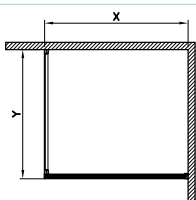

Universal Panels (Fixed)

Size (cm)	120	100	90
X (mm)	1200	1000	900
H (mm)	2000	2000	2000
S1 (mm)	1980x1180	1980x980	1980x880

Images and technical drawings are representative.
U, L and straight wall combinations can be created with front and side panels.

Code	Product	Product properties				EXW EURO / pcs
		Size	Door type	Frame color	Glass color	
65650002480	Fixed panel	120 cm	Wall connection from one side	Matt black	Transparent	1.733
65650002486					Protect Plus	2.252
65650002492					Smoked	2.166
65650002498					Smoked Protect Plus	2.685
65650002479	Fixed panel	100 cm	Wall connection from one side	Matt black	Transparent	1.575
65650002485					Protect Plus	2.048
65650002491					Smoked	1.969
65650002497					Smoked Protect Plus	2.441
65650002478	Fixed panel	90 cm	Wall connection from one side	Matt black	Transparent	1.500
65650002484					Protect Plus	1.950
65650002490					Smoked	1.875
65650002496					Smoked Protect Plus	2.325

• Right and left product code is the same. • Glass thickness is 6 mm. • Can be installed on tiles and shower trays.