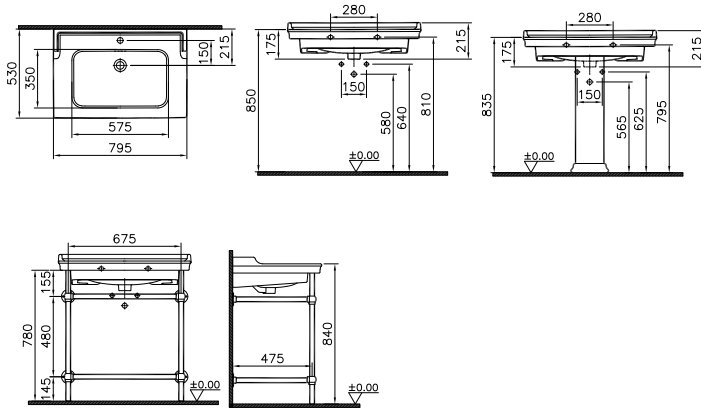

Valarte

Sanitaryware & Complementary products

Product / Code	Description	EXW EURO / pcs
Vanity basin, 80x53 cm		
7802BX03-0001	One tap hole, with overflow hole	267
7802BX03-0033	Three tap holes, with overflow hole	267
7802BX03-6173	One tap hole, with overflow hole, with metallic legs	966
7802BX03-6174	Three tap holes, with overflow hole, with metallic legs	966
4168BX03-0156	Pedestal	120

Waste set and syphon must be ordered separately.

7802+370-1103

Vanity basin, 100x53 cm		
7803BX03-0001	One tap hole, with overflow hole	320
7803BX03-0033	Three tap holes, with overflow hole	320
7803BX03-6175	One tap hole, with overflow hole, with metallic legs	1.089
7803BX03-6176	Three tap holes, with overflow hole, with metallic legs	1.089
4168BX03-0156	Pedestal	120

Waste set and syphon must be ordered separately.