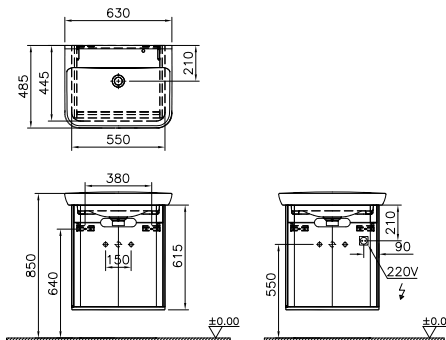

Sento

Product / Code	Description	Body / Door material	EXW EURO / pcs
Washbasin unit, with doors, 65 cm 1 tap hole			
60781 ▼	Matt white	Thermoform onto MDF / Thermoform onto MDF	951
60805 ▼	Matt anthracite	Thermoform onto MDF / Thermoform onto MDF	951
65870	Matt fjord green	Thermoform onto MDF / Thermoform onto MDF	951
65982	Matt light grey	Thermoform onto MDF / Thermoform onto MDF	951

WxDxH 63x49x69 cm
5946B003-0001 Sento washbasin is included.
3000 K
LED is included below the washbasin unit.
LED motion sensor control for on/off.
Energy class is G.
Trap and waste set is not included, must be ordered separately
Legs are not included. 61069 leg set with 4 pieces must be ordered separately if it is desired.

Bathroom furniture

▼ **Scope of the fast production, a max of 8 pcs of this code can be ordered.**

- WxDxH refers to WidthxDepthxHeight
- 2 years warranty is offered for bathroom furniture products. • Please refer to technical drawings for exact measures.
- ▼ This symbol shows that these products are fast production codes. (It will be valid from April)