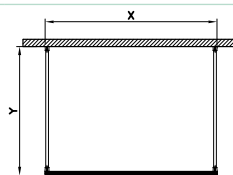

Universal Panels (Fixed, walk-in)

Size (cm)	120
X (mm)	1200
H (mm)	2000
S1 (mm)	1980x1180

Images and technical drawings are representative.
U, L and straight wall combinations can be created with front and side panels.

Code	Product	Product properties				
		Size	Door type	Frame color	Glass color	EXW EURO / pcs
65650002481	Fixed panel (walk-in)	120 cm	Wall connection from two sides entry from two sides	Matt black	Transparent	1.906
65650002487					Protect Plus	2.477
65650002493					Smoked	2.382
65650002499					Smoked Protect Plus	2.954

• Right and left product code is the same. • Glass thickness is 6 mm. • Can be installed on tiles and shower trays.