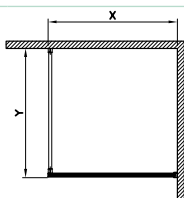

Universal Panels (Bathtub, fixed)

Size (cm)	110	90
X (mm)	1100	900
H (mm)	1600	1600
S1 (mm)	1580x1080	1580x880

Images and technical drawings are representative.
U, L and straight wall combinations can be created with front and side panels.

Code	Product	Product properties				
		Size	Door type	Frame color	Glass color	EXW EURO / pcs
65650002477	Fixed front panel for bathtub	110 cm	Wall connection from one side	Matt black	Transparent	1.650
65650002483					Protect Plus	2.145
65650002489					Smoked	2.063
65650002495					Smoked Protect Plus	2.558
65650002476	Fixed front panel for bathtub	90 cm	Wall connection from one side	Matt black	Transparent	1.500
65650002482					Protect Plus	1.950
65650002488					Smoked	1.875
65650002494					Smoked Protect Plus	2.325

• Right and left product code is the same. • Glass thickness is 6 mm. • Can be installed on bathtubs.