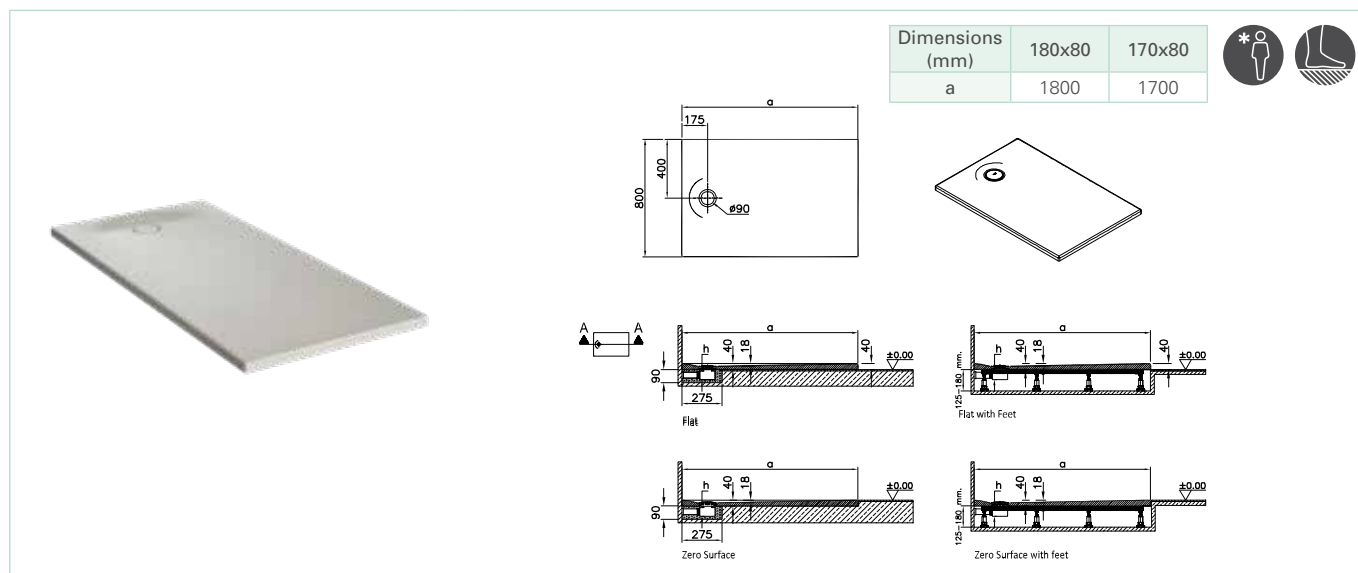

Leaf (80 cm)

Code	Size (cm)	Installation options	Colour	EXW EURO / pcs
65260001000	180x80x4 cm	Flat	White	837
65260001800			Textured White	837
65260001868			Textured Anthracite	837
65260001867			Textured Grey	837
65260001869			Textured Taupe	837
65250001000	170x80x4 cm	Flat	White	784
65250001800			Textured White	784
65250001868			Textured Anthracite	784
65250001867			Textured Grey	784
65250001869			Textured Taupe	784

Panels and complementary products		EXW EURO / pcs
59916526000	Metal Frame Leg 180x80 cm	144
59916525000	Metal Frame Leg 170x80 cm	144
59970031000	90 mm shower tray waste, round cover, chrome	60
59970007000	90 mm shower tray waste, round cover, white	105
59970008000	90 mm shower tray waste, round cover, textured white	105
59970009000	90 mm shower tray waste, round cover, textured anthracite	105
59970010000	90 mm shower tray waste, round cover, textured grey	105
59970011000	90 mm shower tray waste, round cover, textured taupe	105

• 2 years warranty is offered for all showering areas product. Please check general information page 1407.