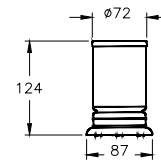

Base Round

Product code	Description	Coating	EXW EURO / pcs
A44142	Toothbrush holder • Brass material • Transparent glass pot • Chrome plating	Chrome	80
A44106	Toothbrush holder • Brass body • Chrome plating • Frosted glass holder • Wall-mounting set included.	Chrome	48
A44141	Toothbrush holder • Brass material • Transparent glass pot • Chrome plating	Chrome	61
A44105	Toothbrush holder • Brass body • Chrome plating • Frosted glass holder • Wall-mounting set included.	Chrome	49

• 5 years warranty is offered for bathroom accessories excluding touch-free controlled products. • 2 years warranty is offered for touch-free controlled products.