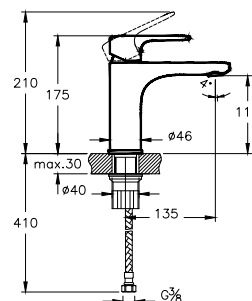

• 10 year warranty is offered for chrome coated faucets and 5 year for coloured faucets and accessories excluding touch-free controlled (AquaSee), SST electronic and Perfect Time (AquaTouch) mixers.
• 2 years warranty is offered for touch-free controlled (AquaSee), SST electronic and Perfect Time (AquaTouch) mixers.
• Refer to pages 876-893 for compatibility table of faucets with washbasins.