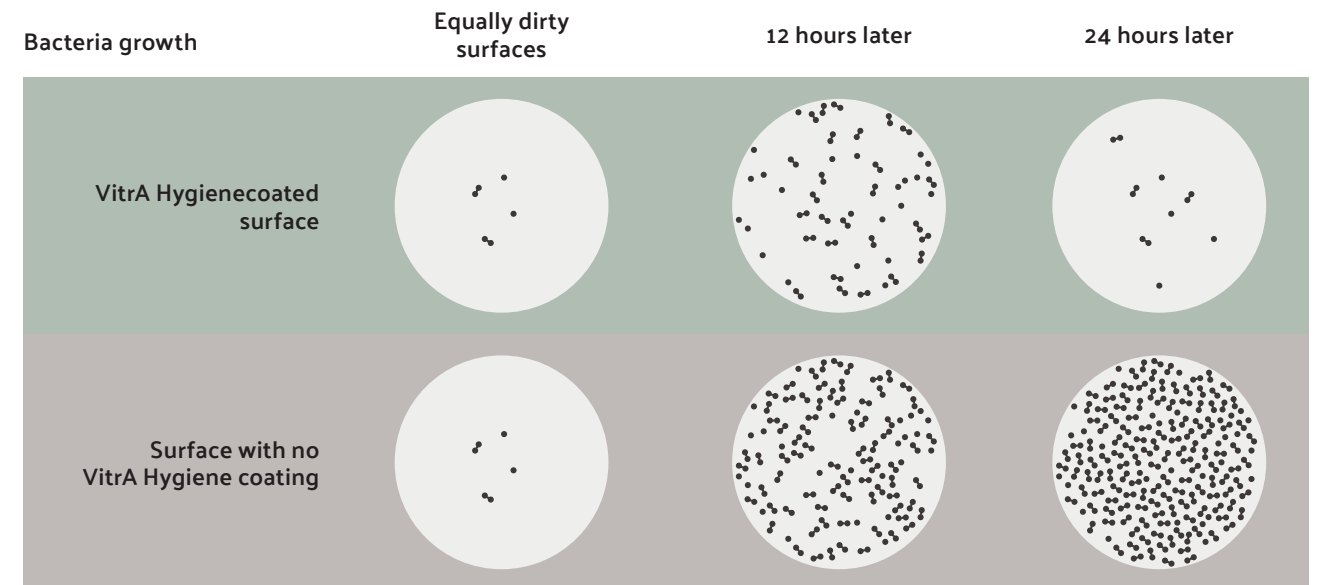

Ion-rich technology that inhibits the growth of harmful bacteria

• —

Vitra Hygiene, which coats all Vitra ceramicware, inhibits the growth of harmful bacteria by 99.9%. By disrupting the cellular structure of bacteria that cling to the surface during use, this proprietary glaze prevents them from proliferating into a colony.

Tests in accordance with the national and universal ISO 22196, JIS Z 2801, ASTM E 3031-15, and TSE 13420 protocols have verified the efficacy of Vitra Hygiene against gram negative (*Escherichia coli*) and gram positive (*Staphylococcus aureus*) strains.

The Vitra Hygiene glaze coats all external and internal surfaces prior to firing in a process that ensures lifetime Vitra Hygiene protection for Vitra ceramic sanitaryware even under the most intense usage conditions. Fewer chemicals and better hygiene with Vitra Hygiene.