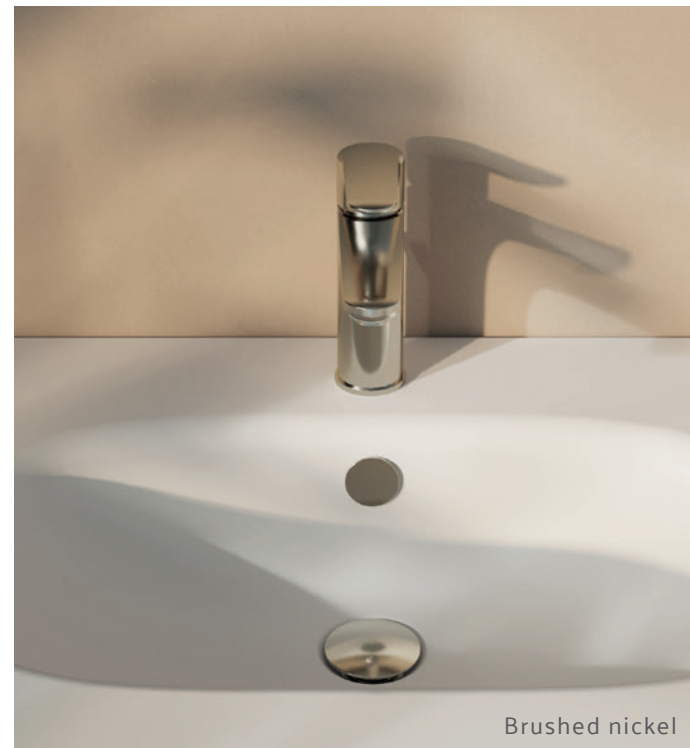

Root Round

The Root Round mixers have been designed using curved lines, ensuring a seamless flow to the washbasin.

Root Square

The Root Square mixers have been designed with defined edges and geometric forms offering a bold and unique look to complement your bathroom.

Chrome

Gold

Copper

Brushed nickel

Colours in harmony

Both designs achieve a minimalist aesthetic, and are available in a variety of colours.

Mixers are available in a chrome, gold, copper or brushed nickel finish to suit your bathroom.