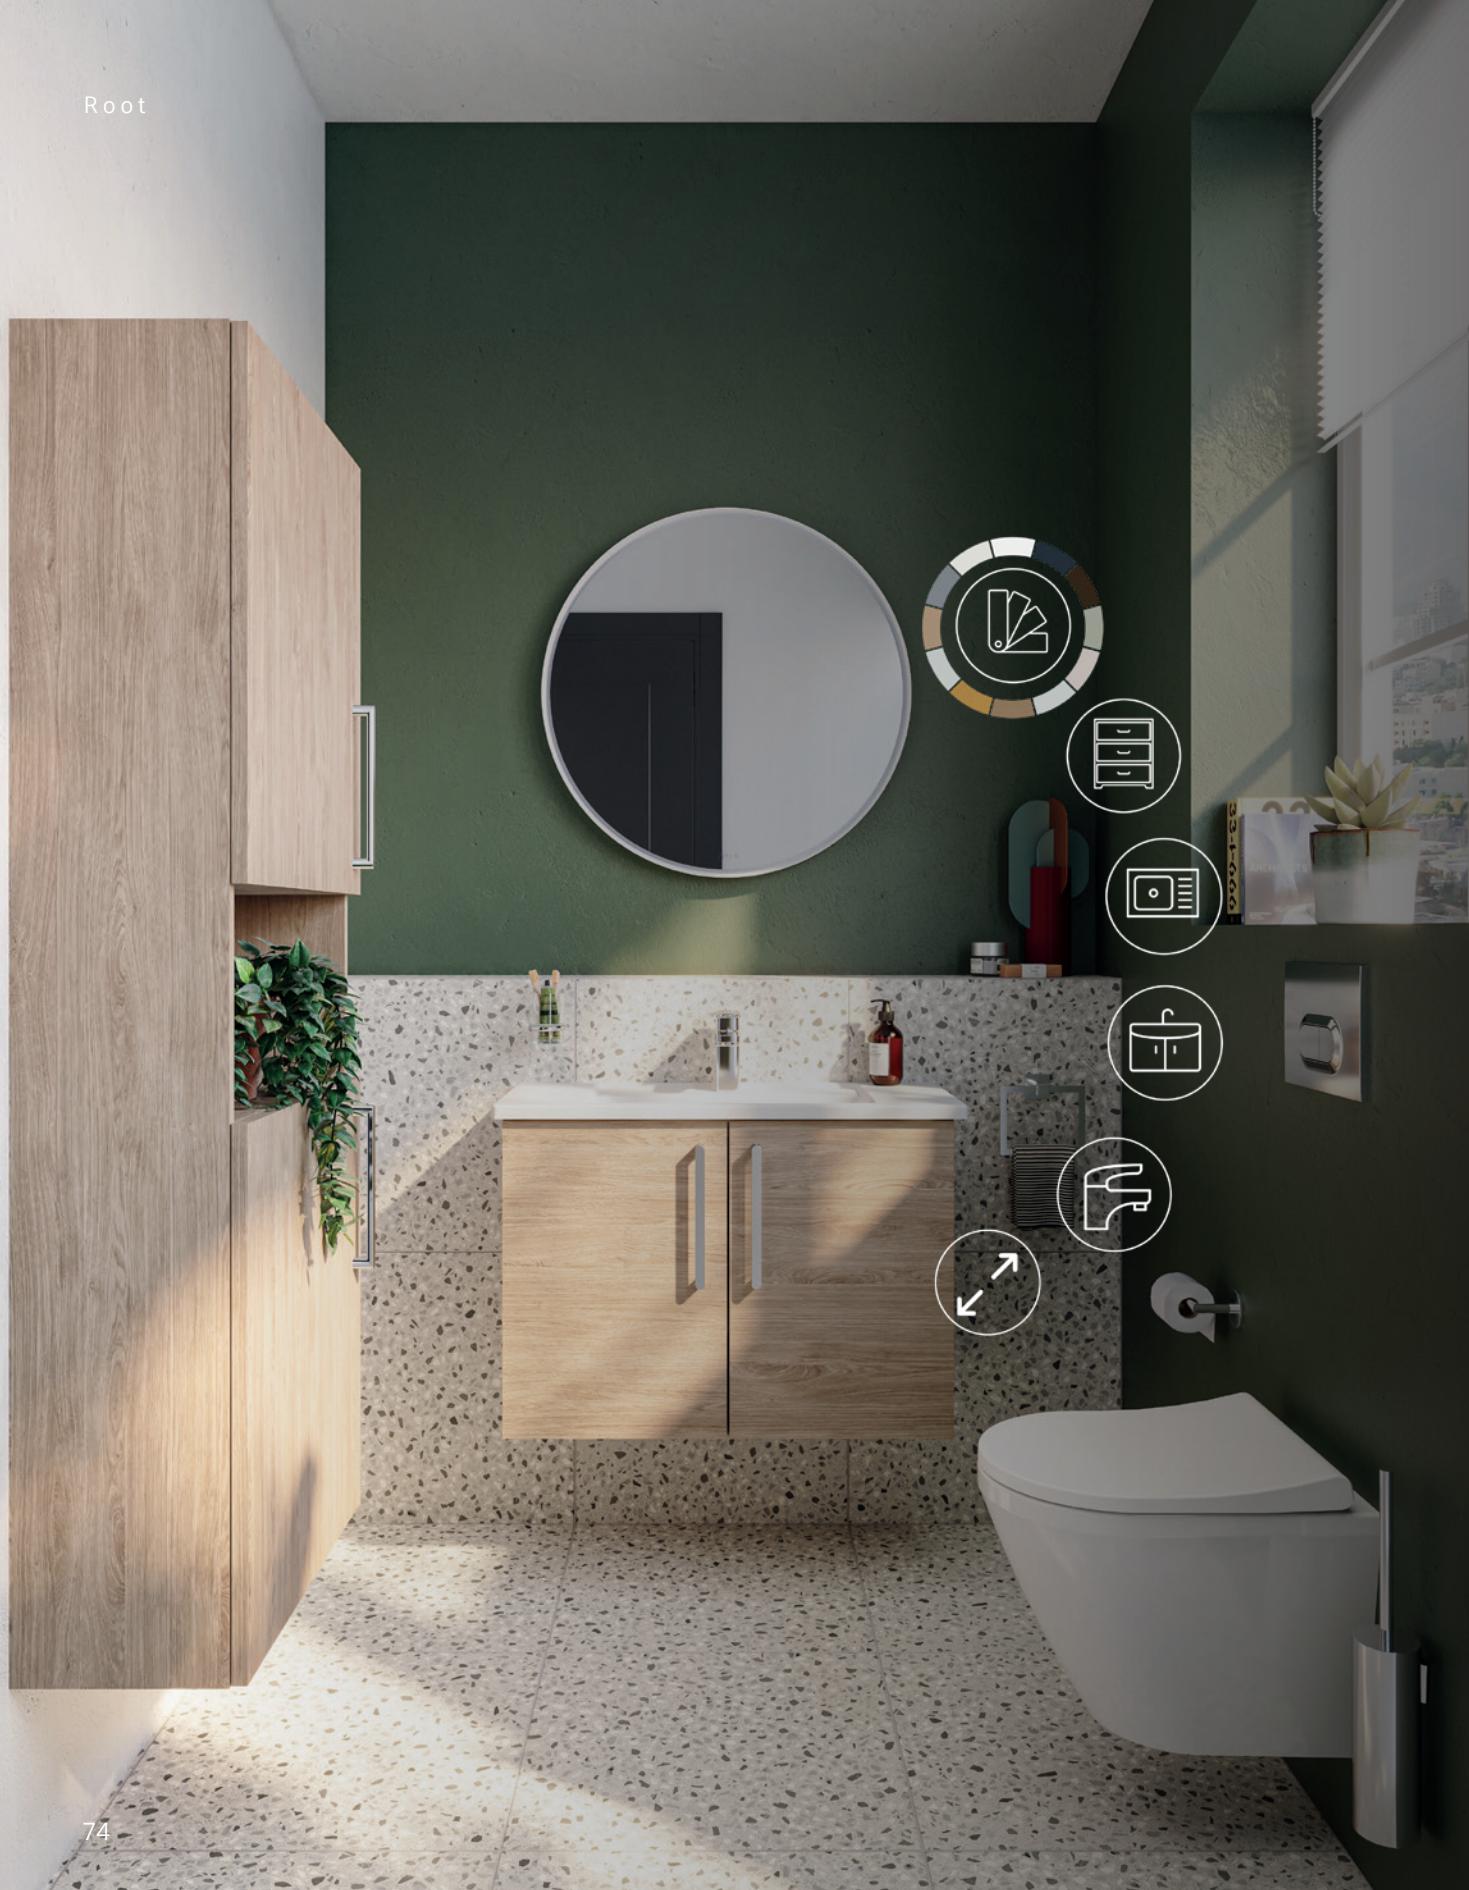

Germany material approval

Australia functionality and material approval

The classification system for water-efficient taps and mixers

**Design your bathroom
step-by-step**

My bathroom, my choice

The Root Bathroom Configurator was created to make designing the ideal bathroom with the Root Collection even easier.

With Root Bathroom Configurator it is easy to design the desired bathroom by choosing the style, type, dimensions and colours.

To create ideal bathroom, scan the QR code.

The ideal solution for your dream bathroom in 3 steps