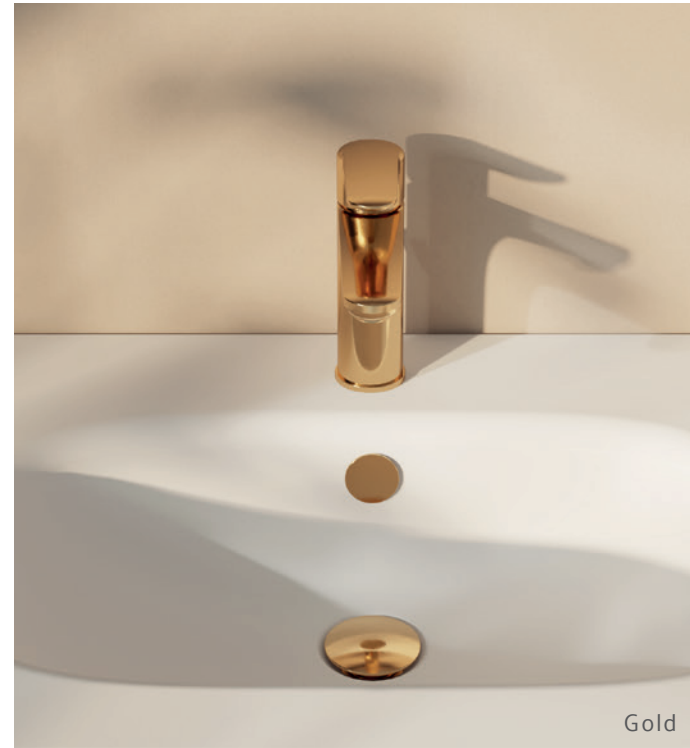

Root Round

The Root Round mixers have been designed using curved lines, ensuring a seamless flow to the washbasin.

Root Square

The Root Square mixers have been designed with defined edges and geometric forms offering a bold and unique look to complement your bathroom.

Chrome

Gold

Copper

Brushed nickel

Colours in harmony

Both designs achieve a minimalist aesthetic, and are available in a variety of colours.

Mixers are available in a chrome, gold, copper or brushed nickel finish to suit your bathroom.