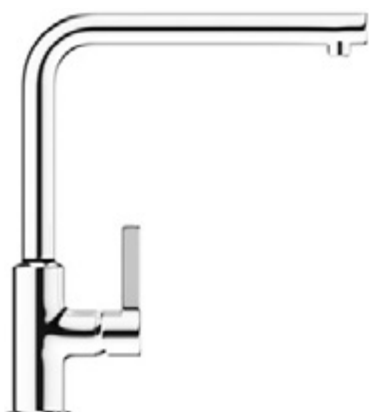

Kitchen jobs are made simpler by the swivelling, pull-out KLUDI L-INE S spout.

The wide side lever makes the fitting very easy to use.

408030575  
single-lever sink mixer

**408510575**  
single-lever sink mixer