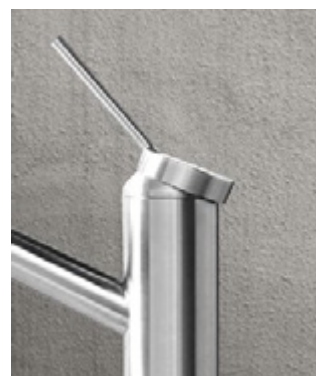

The discreet, strong and stable lever will make your work in the kitchen easier.