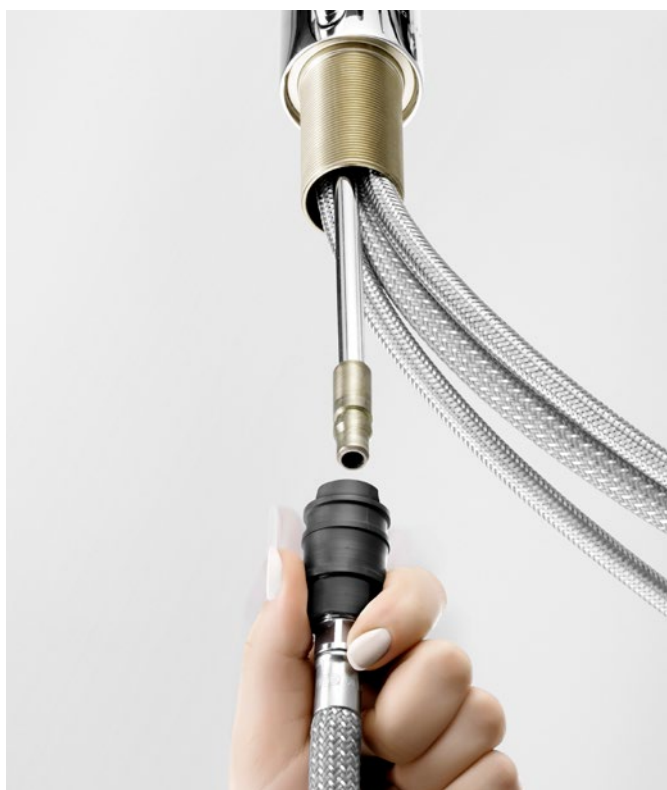

## Easy installation thanks to the push-fit connector

The installation and removal of fittings has never been so easy. No need to hire a plumber or use specialised tools: just select a fitting with a spout house that uses the universal push-fit connector.

### Benefits of the push-fit connector:

- the fitting is remarkably easy and simple to install – you do not need tools or specialist knowledge
- guaranteed watertight connection
- the spout hose is easy to clean