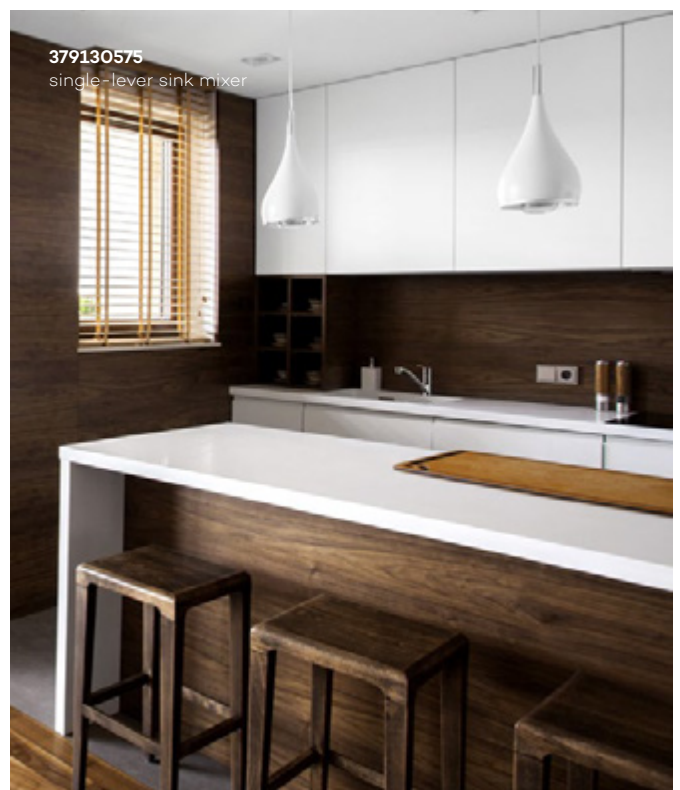

379130575
single-lever sink mixer

H1 141, H2 110, A 200, Ø1 32,
Ø2 45

H1 141, H2 110, A 200, Ø1 32,
Ø2 45

A 226