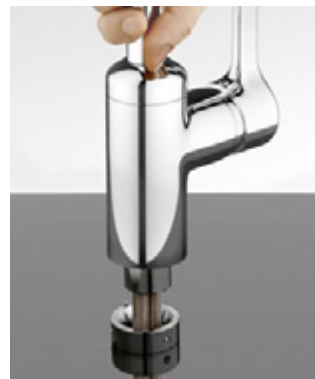

Uncompromising functionality

Enjoy the highest possible standards of functionality, convenience and comfort! The KLUDI BINGO STAR fittings are a solution designed for people who value versatility and the efficient use of kitchen equipment.

In the kitchen colours come to life and your senses awaken.

H1 375, H2 230, A 215, Ø1 35,
Ø2 48

42809.78*
for use with displacement heaters

H1 375, H2 230, A 215, Ø1 35,
Ø2 48

H1 375, H2 226, A 215, Ø1 34,
Ø2 48

Just a single movement is needed to remove the spout from its base, allowing you to open the window easily.

H1 436, H2 224, A 219, Ø1 35,
Ø2 48

H1 375, H2 230, A 215, Ø1 35,
Ø2 48

H1 375, H2 220, A 215, Ø1 34,
Ø2 48

Surprisingly, the fitting's body can hide many useful functions.

.. = Finish: 05 chrome, 96 stainless steel look

*Not shown