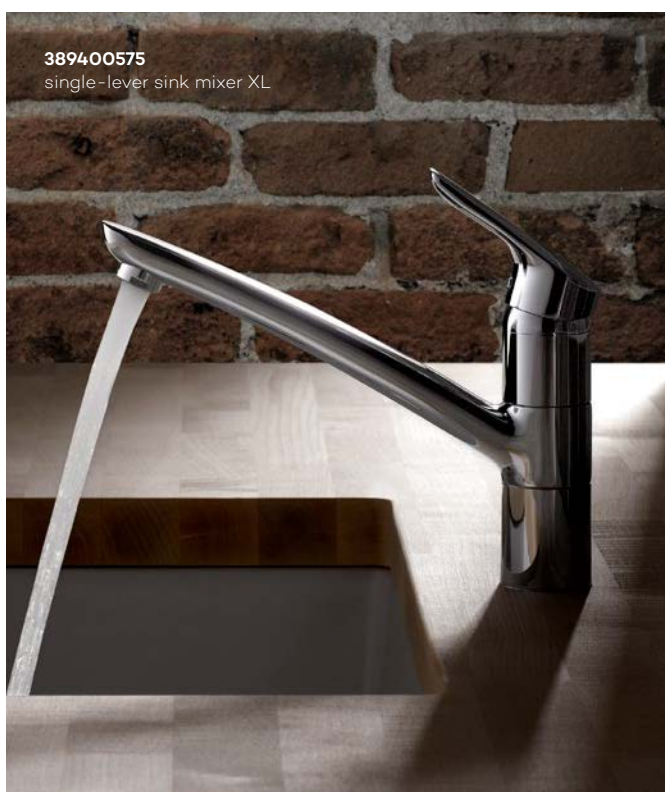

KLUDI TERCIO

Everything in its place

Having a pristine kitchen is more than just a theoretical possibility. Selecting the proper equipment will help you maintain order and cleanliness in your kitchen. The slender and ergonomic KLUDI TERCIO fitting is the perfect choice for both minimalist and classic interiors.

389400575
single-lever sink mixer XL