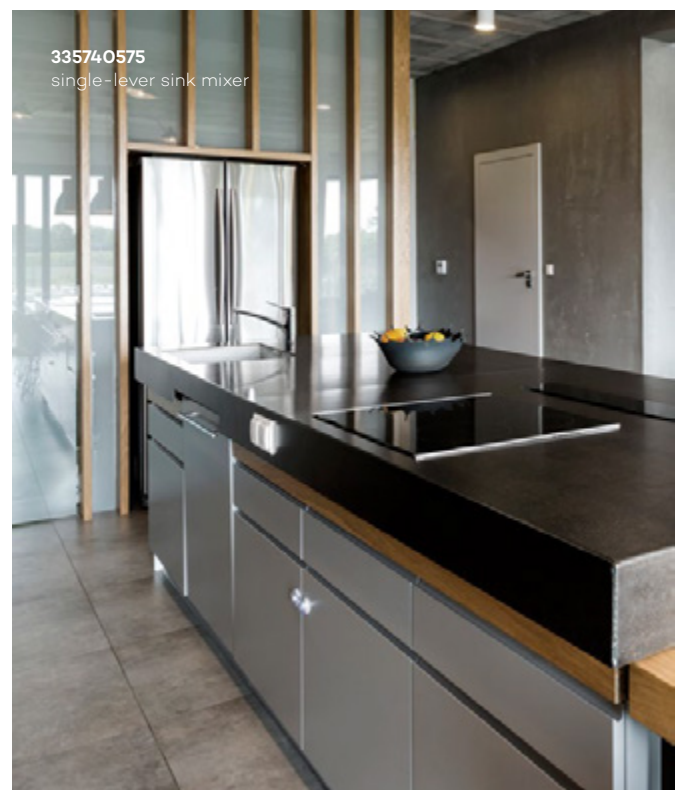

335740575
single-lever sink mixer

H1 203, H2 150, A 217, Ø2 52