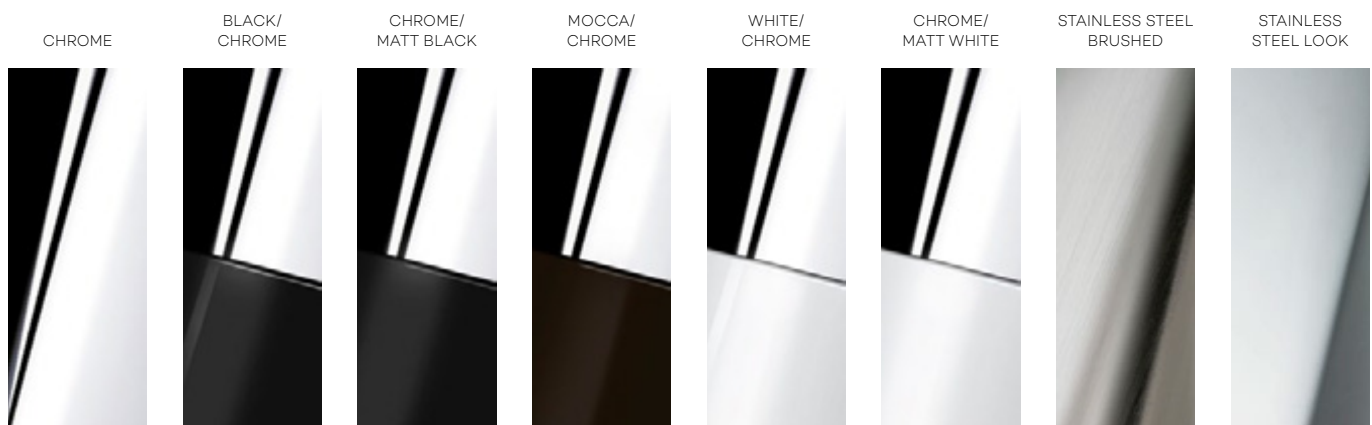

KLUDI fittings come in various colours and finishes

The trend towards bold colour combinations is now well-established in kitchen design. The colour brings the interior to life, adding visual interest through striking contrasts or monochromatic harmony. Unconventional colours and innovative surfaces are becoming increasingly prevalent in KLUDI kitchen fittings.

In addition to white, black can be used to achieve stylistic simplicity. A black fitting is both elegant and sensual.

Another option – a fitting made of brushed stainless steel – will perfectly complement any raw, industrial interior.

	Chrome	Black/Chrome	Chrome/Matt black	Mocca/Chrome	White/Chrome	Chrome/Matt white	Stainless steel brushed	Stainless steel look
	05	86	87	82	91/92	93	F8	96
KLUDI E-GO	●							
KLUDI ADLON	●							
KLUDI TANGENTA							●	
KLUDI MX	●			●	●			
KLUDI L-INE	●							
KLUDI L-INE S	●		●			●		
KLUDI BINGO STAR	●							●
KLUDI TRENDO	●							●
KLUDI BOZZ	●							
KLUDI OBJEKTA	●							
KLUDI ZENTA	●	●			●			●
KLUDI SCOPE	●							●
KLUDI KOMET	●							
KLUDI TERCIO	●							
KLUDI LOGO NEO	●