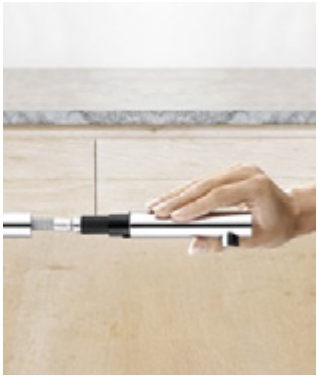

408519375
single-lever sink mixer
swivelling (360°),
pull-out spout

H1 295, H2 265, A 220, Ø2 38