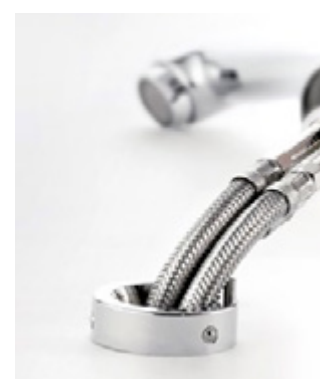

A fitting by the window thanks to a bayonet connection

Many people dream of enjoying the natural light and convenience that having a sink next to a window can provide. Thanks to our innovative bayonet connection, it is possible to install the fitting right next to a window. To open the window, simply remove the fitting from its base and place to one side.

A simple and discreet solution: a bayonet connection at the fitting base.

Benefits of bayonet connection:

- provides greater freedom in designing the sink zone and in selecting the kitchen cabinets placed near the window
- the fitting can be easily removed from its base – a single movement is enough
- extendable hoses reinforced with stainless steel wrap ensure the exceptional durability

The minimum distance between the worktop and the window is 3 cm.

The function is used in the following series:
KLUDI MX, KLUDI L-INE, KLUDI BINGO STAR, KLUDI TRENDO,
KLUDI OBJEKTA, KLUDI SCOPE, KLUDI KOMET