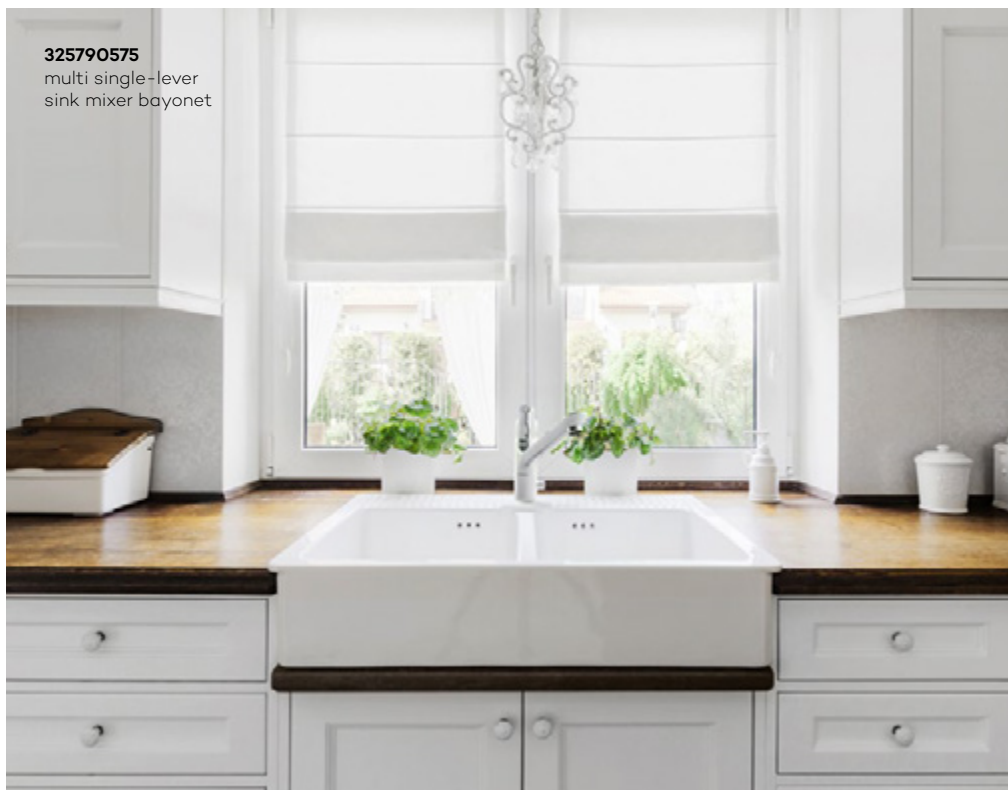

A functional kitchen filled with light

Even if your kitchen is small, it can still be both functional and beautiful. Combining wood countertops with white cabinet doors attracts the eye. The ideal kitchen also has a window – the sun shining into the room makes the space even warmer and friendlier.

Installing a fitting next to a window has never been so easy. Thanks to the bayonet connection, you can easily remove the fitting from its base, set it to one side, and open the window without any obstructions.

H1 210, H2 169, A 203, Ø2 52

H1 210, H2 167, A 204, Ø2 52

Finish: 05 chrome

H1 210, H2 169, A 203, Ø2 52

325770575*
for use with displacement heaters

*Not shown

H1 213, H2 172, A 203, Ø1 34,
Ø2 52