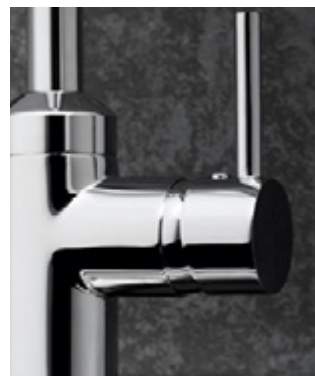

We all love the sweet moments in life. A cup of coffee makes a piece of your favourite cake taste even better.

Small, but functional! The spout can be pulled out easily.

A subtle but convenient lever allows for comfortable control of the water flow.