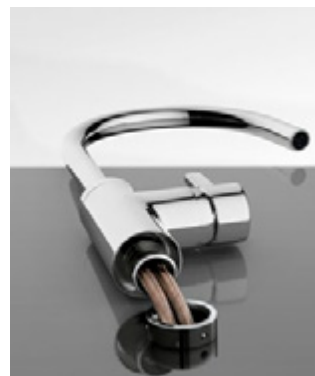

H1 375, H2 220, A 215, Ø1 34,  
Ø2 48

Surprisingly, the fitting's body can hide many useful functions.

.. = Finish: 05 chrome, 96 stainless steel look

\*Not shown

Owners of designer restaurants and bars seek to combine functional solutions with aesthetic details. The KLUDI BINGO STAR fittings are a perfect fit for many catering facilities.