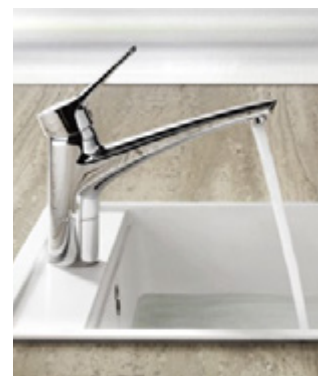

We provide a range of options for creating a modern kitchen that is both comfortable and functional.

Every detail matters – like a beautiful spout, designed to be perfect.

The ceramic cartridge allows for the easy and smooth regulation of the water flow.