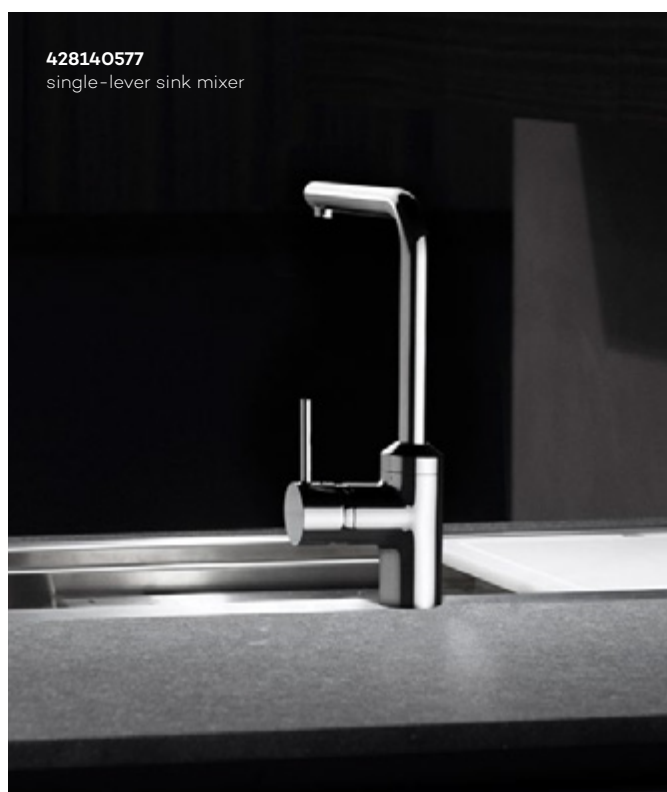

The beauty of a straight line

The elegance of the KLUDI L-INE series lies in the simplicity of the design. The KLUDI L-INE fittings represent a marriage of function and form, combining practicality with timeless beauty. A fitting that is discreet and yet easy to use will quickly become an essential detail that sets the tone in your kitchen.

428140577
single-lever sink mixer