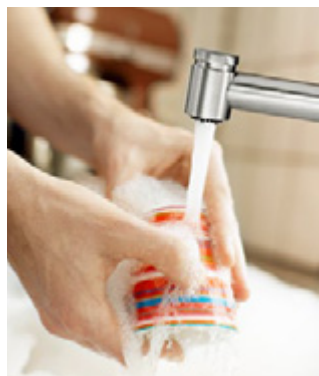

H1 236, H2 172, A 213,  
Ø1 34, Ø2 52

The swivelling spout and pull-out hand spray extend the range of the water jet, enabling you to quickly and efficiently wash the ingredients needed to make a healthy family dinner.