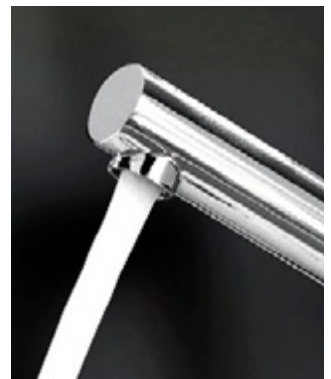

The precise shape of the fitting is the result of our designers' careful attention to detail.

The seamless transition between the spout and the base is a hallmark of this fitting.

Finish: 05 chrome, 96 stainless steel look