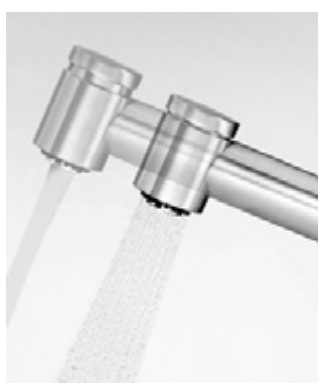

## Shower or spray? A small button – a large range of options

A powerful jet of water that makes it easy to quickly fill or wash a pot might be too strong when rinsing delicate lettuce leaves. We solved this problem by equipping our fittings with a small button that allows you to adjust the water pressure according to your needs.