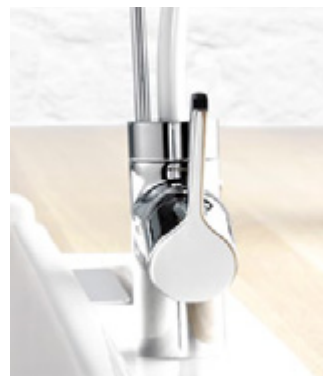

The stable, convenient lever
allows for comfortable control
of the water flow.