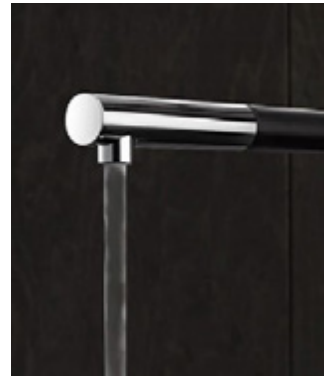

KLUDI L-INE S

**408518775**  
**single-lever sink mixer**  
swivelling (360°),  
pull-out spout

H1 295, H2 265, A 220, Ø2 38

The pull-out spout will be appreciated by everyone who uses it.

The ergonomic side lever fits your hand perfectly.