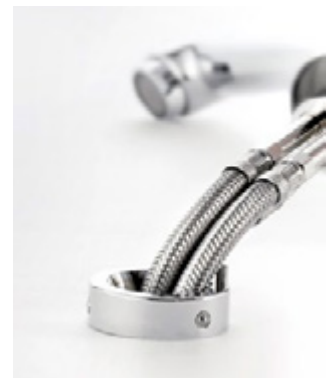

A functional kitchen filled with light

Even if your kitchen is small, it can still be both functional and beautiful. Combining wood countertops with white cabinet doors attracts the eye. The ideal kitchen also has a window – the sun shining into the room makes the space even warmer and friendlier.

Installing a fitting next to a window has never been so easy. Thanks to the bayonet connection, you can easily remove the fitting from its base, set it to one side, and open the window without any obstructions.

H1 210, H2 169, A 203, Ø2 52

H1 210, H2 167, A 204, Ø2 52

Finish: 05 chrome

H1 210, H2 169, A 203, Ø2 52

325770575*
for use with displacement heaters

*Not shown

H1 213, H2 172, A 203, Ø1 34,
Ø2 52