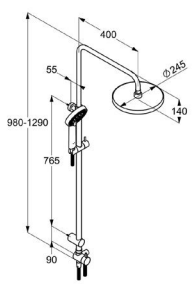

KLUDI A-QA s
Dual Shower System DN 15
with horizontally and vertically adjustable tube
metal head shower
two-way ceramic diverter
water supply with
with flexible hose
horizontal and vertical adjustable slider
KLUDI SUPARAFLEX Hose DN 15
G 1/2 x G 1/2 x 1600 mm
with KLUDI A-QA headshower Ø 250 mm, swiveling
flow rate 9 l/min at 3 bar
KLUDI A-QA s hand shower DN 15
adjustable to three spray patterns:
booster, smooth, volume
flow rate 10,5 l/min (booster) / 10,7 l/min
(smooth) / 12,9 l/min (volumen) at 3 bar
with mounting material
wall fastening
without shower mixer

chrome

6619205-00

NEW