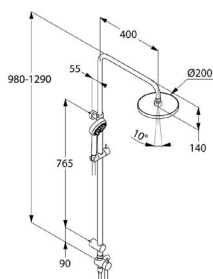

**KLUDI LOGO
Dual Shower System DN 15**
wall fastening
with horizontally and vertically adjustable tube
horizontal and vertical adjustable slider
two-way ceramic diverter
water supply with
connecting hose G 1/2 x G 1/2 x 800 mm
KLUDI SUPARAFLEX SILVER hose 6107205-00
with KLUDI A-QA headshower Ø 200 mm
with KLUDI LOGO hand shower 3S 6830005-00
with mounting material
without shower mixer

chrome

6809105-00

NEW