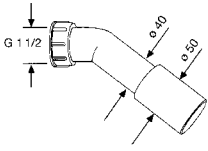

Bath- and shower wastes

product	product description	surface	art. no.
	outlet tube 45° G 1 1/2		2144710-00