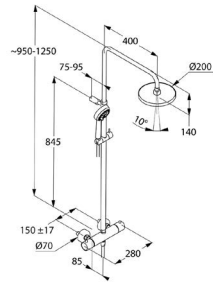

**KLUDI LOGO
Thermostat Dual Shower System DN 15**
wall fastening
with horizontally and vertically adjustable tube
horizontal and vertical adjustable slider
flow class B/B
temperature control handle with
hot water safety device 38° C
with ceramic shut-off valve
as rotary valve 90°/90°
shower outlet G 1/2
hand shower rotary valve
shower outlet
Head shower rotary valve
dirt catcher sieves
protected against back flow
KLUDI SUPARAFLEX SILVER hose 6107205-00
G 1/2 x G 1/2 x 1600 mm
with KLUDI A-QA headshower Ø 200 mm
with KLUDI LOGO hand shower 3S 6830005-00
with mounting material

chrome

6809205-00

NEW