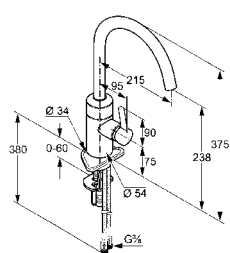

product	product description	surface	art. no.

SINK

KLUDI E-GO
electronic controlled single lever
sink mixer DN 15
solid lever
single hole mounted
flow class A
Caché-aerator M 21,5 x 1
ceramic cartridge with hot water limitation
adjustable temperature through lever setting
optical object-detection
automatic initial sensor measurement
electric power supply via 230 V main adapter
with magnet-cartridge-valve
swivelling spout (360°)
backflow preventer with dirt trap screens
rapid installation set
flexible hoses G 3/8
noise level I

chrome

422000575