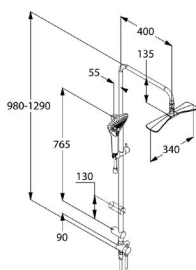

KLUDI FIZZ
Dual Shower System DN 15
wall fastening
with horizontally and vertically adjustable tube
horizontal and vertical adjustable slider
two-way ceramic diverter
water supply with
connecting hose G 1/2 x G 1/2 x 800 mm
KLUDI SUPARAFLEX SILVER hose 6107205-00
with KLUDI FIZZ head shower 6757505-00
flow rate 15 l/min at 3 bar
with KLUDI FIZZ handshower 3S 6770005-00
flow rate 10 l/min (booster) / 8,5 l/min
(smooth) / 11 l/min (volumen) at 3 bar
with mounting material
without shower mixer

chrome

6709105-00