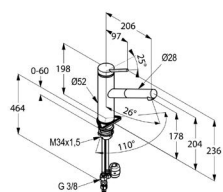

KLUDI TANGENTA
single lever sink mixer DN 15
solid lever
material: stainless steel
single hole mounted
flow class Z
s-pointer aerator M 24 x 1
ceramic cartridge with hot water limitation
swivelling (110°) pull-out spout
protected against back flow
shank fastening
flexible hoses G 3/8
noise level I

stainless steel
brushed

44991F875