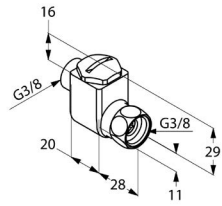

Accessoires

product	product description	surface	art. no.
ACCESSOIRES 	KLUDI dirt filter for angle stop valve DN 10 with filter element with removable screw connection G 3/8 x G 3/8	chrome	7303005-10