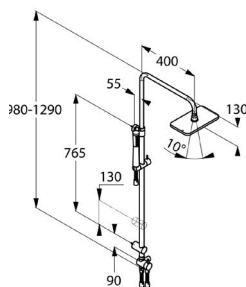

KLUDI A-QA Dual Shower System DN 15
wall fastening
with horizontally and vertically adjustable tube
horizontal and vertical adjustable slider
two-way ceramic diverter
water supply with
connecting hose G 1/2 x G 1/2 x 800 mm
KLUDI SUPARAFLEX SILVER
G 1/2 x G 1/2 x 1600 mm
with KLUDI A-QA headshower
G 1/2 x 140 x 245 mm
flow rate 23 l/min at 3 bar
with KLUDI A-QA hand shower
with spray mode: volume
flow rate 16 l/min at 3 bar
with mounting material

chrome

4919105-00

Showers