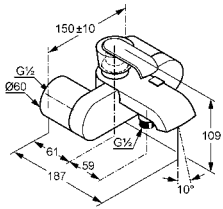

BATH

JOOP!
single lever bath- and shower mixer DN 15
solid lever
wall fastening
covered eccentric-wall connections
flow class D/B
ovalflow-aerator
ceramic cartridge with hot water limitation
protected against back flow
autom. diverter shower/bathtub
swivelling shower connector G 1/2

chrome
chrome/glass green

554430575
55443H705