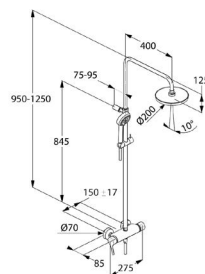

KLUDI LOGO

single lever mixer Dual Shower System DN 15

solid lever
wall fastening
with horizontally and vertically adjustable tube
horizontal and vertical adjustable slider
ceramic cartridge with hot water limitation
shower outlet G 1/2
90° adjustable rotary valve
for the control of head and hand shower
shower outlet
protected against back flow
with KLUDI SUPARAFLEX SILVER-hose
G 1/2 x G 1/2 x 1600 mm
with KLUDI A-QA headshower Ø 200 mm
with KLUDI LOGO hand shower 3S DN 15
with mounting material

chrome

6808505-00

NEW