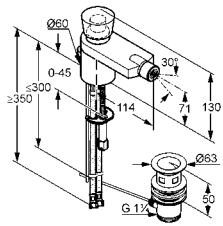

JOOP!
single lever bidet mixer DN 15
cylindrical handle
single hole mounted
flow rate 9 l/min at 3 bar
ball joint-cascade-aerator M 24 x 1
ceramic cartridge with hot water limitation
pop-up waste G 1 1/4
flexible hoses G 3/8
rapid installation set

chrome
chrome/glass green

552160505
55216H705