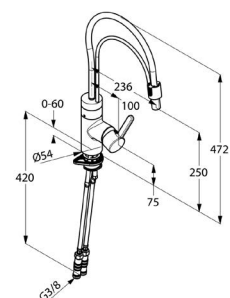

KLUDI E-GO
electronic controlled single lever
sink mixer DN 15
solid lever
single hole mounted
flow class Z
Caché-aerator M 16,5 x 1
water flow regulator 8 l/min
ceramic cartridge with hot water limitation
swivelling spout (360°)
removable mouthpiece
adjustable temperature through lever setting
optical object-detection
automatic initial sensor measurement
electric power supply via 230 V main adapter
with magnet-cartridge-valve
backflow preventer with dirt trap screens
rapid installation set
flexible hoses G 3/8
protected against back flow

chrome

422050575