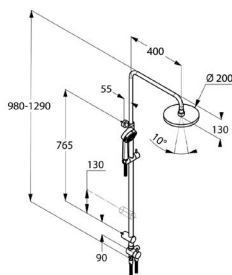

product	product description	surface	art. no.

SHOWER SYSTEMS

KLUDI ZENTA Dual Shower System DN 15
wall fastening
with horizontally and vertically adjustable tube
horizontal and vertical adjustable slider
two-way ceramic diverter
water supply with connecting hose
G 1/2 x G 1/2 x 800 mm
KLUDI SUPARAFLEX Hose DN 15
G 1/2 x G 1/2 x 1600 mm
head shower Ø 200 mm
flow 13 l/min, at 3 bar
hand shower KLUDI ZENTA 2S
flow rate 11 l/min at 3 bar
with mounting material
without shower mixer

chrome 6609005-00