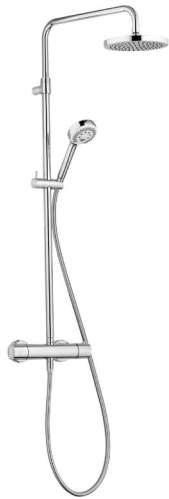

**KLUDI LOGO
Thermostat Dual Shower System DN 15**
wall fastening
with horizontally and vertically adjustable tube
horizontal and vertical adjustable slider
flow class B/B
temperature control handle with
hot water safety device 38° C
with ceramic shut-off valve
as rotary valve 90°/90°
shower outlet G 1/2
hand shower rotary valve
shower outlet
Head shower rotary valve
dirt catcher sieves
protected against back flow
KLUDI SUPARAFLEX SILVER hose 6107205-00
G 1/2 x G 1/2 x 1600 mm
with KLUDI A-QA headshower Ø 200 mm
with KLUDI LOGO hand shower 3S 6830005-00
with mounting material

chrome

6809205-00

NEW