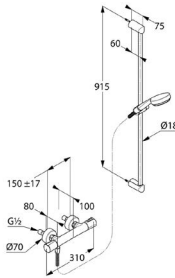

KLUDI LOGO SHOWER DUO
L = 900 mm
KLUDI LOGO wall rail
thermostatic shower mixer DN 15
wall fastening
with shut-off valve
temperature control handle with hot water safety device 38° C
protected against back flow
dirt catcher sieves
shower outlet G 1/2
PA-IX 18064/1B
KLUDI LOGO 3S hand shower DN 15
with KLUDI LOGOFLEX-hose
G 1/2 x G 1/2 x 1600 mm
plastic-coated
with metal-effect

chrome

6857705-00

NEW