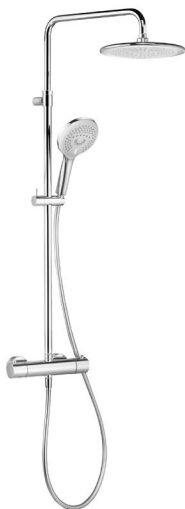

Shower Systeme

product	product description	surface	art. no.

**KLUDI FRESHLINE
Thermostat Dual Shower System DN 15**
wall fastening
with horizontally and vertically adjustable tube
horizontal and vertical adjustable slider
temperature control handle with
hot water safety device 38° C
with ceramic shut-off valve as rotary valve 90°/90°
shower outlet G 1/2
hand shower rotary valve
shower outlet
Head shower rotary valve
protected against back flow
KLUDI SUPARAFLEX SILVER hose 6107205-00
with KLUDI FRESHLINE head shower 6751105-00
flow rate 16,4 l/min at 3 bar
with KLUDI FRESHLINE handshower 3S DN 15
6790005-00
flow rate 13,6 l/min (booster) / 10,9 l/min
(smooth) / 17,1 l/min (volumen) at 3 bar
with mounting material

chrome

6709205-00