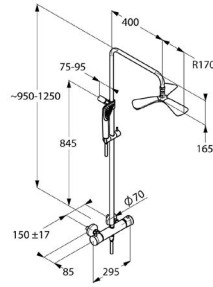

KLUDI FIZZ
Thermostat Dual Shower System DN 15
wall fastening
with horizontally and vertically adjustable tube
horizontal and vertical adjustable slider
temperature control handle with
hot water safety device 38° C
with ceramic shut-off valve as
rotary valve 90°/90°
shower outlet G 1/2
hand shower rotary valve
shower outlet
head shower rotary valve
protected against back flow
dirt catcher sieves
KLUDI SUPARAFLEX SILVER hose 6107205-00
with KLUDI FIZZ head shower 6757805-00
flow rate 20 l/min at 3 bar
with KLUDI FIZZ handshower 1S 6760005-00
flow rate 15,5 l/min at 3 bar
with mounting material

chrome

6709505-00