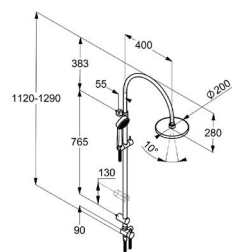

KLUDI ZENTA Dual Shower System DN 15
wall fastening
with horizontally and vertically adjustable tube
horizontal and vertical adjustable slider
water supply with connecting hose G 1/2 x G 1/2 x 800 mm
KLUDI SUPARAFLEX Hose DN 15
G 1/2 x G 1/2 x 1600 mm
head shower Ø 200 mm
flow rate 12 l/min at 3 bar
hand shower KLUDI ZENTA 1S
flow rate 13 l/min
with mounting material
without shower mixer

chrome 6167705-EG
chrome 6167705-00