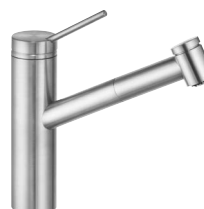

KLUDI TANGENTA
single lever sink mixer DN 15
with pull-out hand spray
solid lever
material: stainless steel
single hole mounted
flow class Z
aerator M 18 x 1
ceramic cartridge with hot water limitation
swivelling spout (110°)
automatic diverter: shower/spray
protected against back flow
shank fastening
flexible hoses G 3/8
noise level I

stainless steel
brushed

44941F875