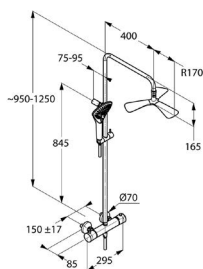

chrome

6709005-00

**KLUDI FIZZ
Thermostat Dual Shower System DN 15**
 wall fastening
 with horizontally and vertically adjustable tube
 horizontal and vertical adjustable slider
 temperature control handle with
 hot water safety device 38° C
 with ceramic shut-off valve
 as rotary valve 90°/90°
 shower outlet G 1/2
 hand shower rotary valve
 shower outlet
 head shower rotary valve
 protected against back flow
 KLUDI SUPARAFLEX SILVER hose 6107205-00
 with KLUDI FIZZ head shower 6757805-00
 flow rate 20 l/min at 3 bar
 with KLUDI FIZZ handshower 3S 6770005-00
 flow rate 11,6 l/min (booster) / 11,7 l/min
 (smooth) / 15,5 l/min (volumen) at 3 bar
 with mounting material