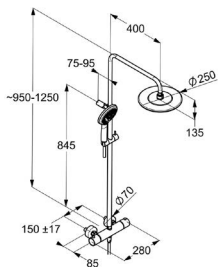

Shower Systeme

product	product description	surface	art. no.

**KLUDI FRESHLINE
Thermostat Dual Shower System DN 15**
wall fastening
with horizontally and vertically adjustable tube
horizontal and vertical adjustable slider
temperature control handle with
hot water safety device 38° C
with ceramic shut-off valve as rotary valve 90°/90°
shower outlet G 1/2
hand shower rotary valve
shower outlet
Head shower rotary valve
protected against back flow
KLUDI SUPARAFLEX SILVER hose 6107205-00
with KLUDI FRESHLINE head shower 6751105-00
flow rate 16,4 l/min at 3 bar
with KLUDI FRESHLINE handshower 3S DN 15
6790005-00
flow rate 13,6 l/min (booster) / 10,9 l/min
(smooth) / 17,1 l/min (volumen) at 3 bar
with mounting material

chrome

6709205-00