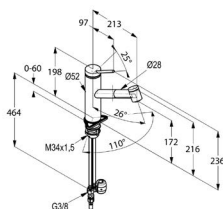

KLUDI TANGENTA
single lever sink mixer DN 15
with pull-out hand spray
solid lever
material: stainless steel
single hole mounted
flow class Z
aerator M 18 x 1
ceramic cartridge with hot water limitation
swivelling spout (110°)
automatic diverter: shower/spray
protected against back flow
shank fastening
flexible hoses G 3/8
noise level I

stainless steel
brushed

44941F875