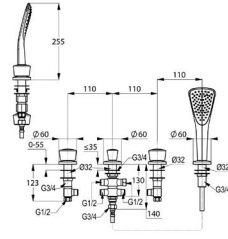

JOOP!
bath- and shower mixer DN 15
stand assembly
four hole bath rim mounting
cylindrical handle
flow class B/B
ceramic headpart 90°
autom. diverter shower/bathtub
retractable hand shower
high pressure supply hose
G 1/2 x G 1/2 x 400 mm
protected against back flow
without bath filler
for bathtub rim mounting unit 7480200-00 or
mounting plate 7614946-00

chrome
chrome/glass green
554260505
55426H705