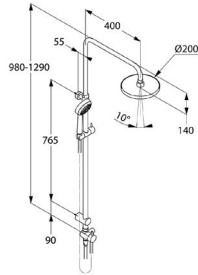

chrome

6809505-00

NEW

KLUDI LOGO

Dual Shower System DN 15

wall fastening
with horizontally and vertically adjustable tube
horizontal and vertical adjustable slider
two-way ceramic diverter
water supply with
connecting hose G 1/2 x G 1/2 x 800 mm
KLUDI SUPARAFLEX SILVER hose 6107205-00
G 1/2 x G 1/2 x 1600 mm
with KLUDI A-QA headshower Ø 200 mm
with KLUDI LOGO hand shower 1S 6810005-00
with mounting material
without shower mixer