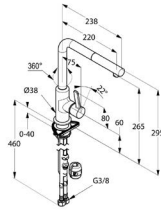

KLUDI L-INE S
single lever sink mixer DN 15
solid lever
single hole mounted
ceramic cartridge
Laminar-flow regulator M 18 x 1
flow rate 8,2 l/min at 3 bar
swivelling spout, pull-out spout
protected against back flow
flexible hoses G 3/8
shank fastening

chrome
chrome/matt black
chrome/matt white

408510575
408518775
408519375