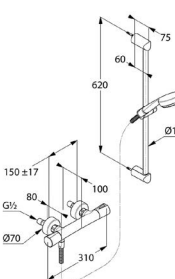

KLUDI LOGO SHOWER DUO
L = 600 mm
KLUDI LOGO wall rail
thermostatic shower mixer DN 15
wall fastening
with shut-off valve
temperature control handle with hot water safety device 38° C
protected against back flow
dirt catcher sieves
shower outlet G 1/2
PA-IX 18064/1B
KLUDI LOGO 3S hand shower DN 15
with KLUDI LOGOFLEX-hose
G 1/2 x G 1/2 x 1600 mm
plastic-coated
with metal-effect

chrome

6857605-00

NEW