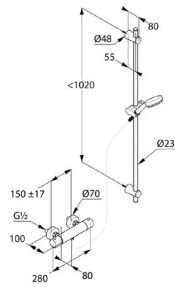

product	product description	surface	art. no.

KLUDI LOGO SHOWER DUO
thermostatic shower mixer DN 15
wall fastening
flow class B
temperature control handle with hot water safety device 38° C
with shut-off valve
50 % water consumption regulation
protected against back flow
dirt catcher sieves
shower outlet G 1/2
P-IX 8049/1B
DIN-DVGW-BM-0037
flexible wall rail with slider
L = 1100 mm
bracket adjustment to existing
drill holes up to 1020 mm
with KLUDI LOGO hand shower 3S 6830005-00
Suparaflex shower hose anti twist
G 1/2 x G 1/2 x 1600 mm

chrome

6809705-00

NEW