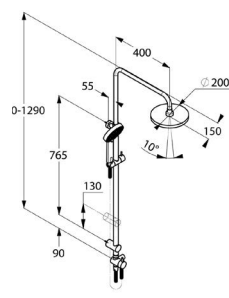

KLUDI A-QA s
Dual Shower System DN 15
wall fastening
with horizontally and vertically adjustable tube
horizontal and vertical adjustable slider
two-way ceramic diverter
water supply with
connecting hose G 1/2 x G 1/2 x 800 mm
KLUDI SUPARAFLEX Hose DN 15
G 1/2 x G 1/2 x 1600 mm
head shower Ø 200 mm
flow rate 9 l/min at 3 bar
hand shower KLUDI A-QA s
adjustable to three spray patterns:
booster, smooth, volume
flow rate 10,5 l/min (booster) / 10,7 l/min
(smooth) / 12,9 l/min (volumen) at 3 bar
with mounting material
without shower mixer

chrome

6609105-00