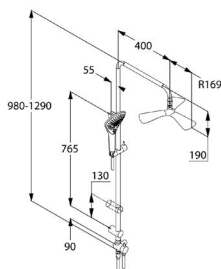

KLUDI FIZZ
Dual Shower System DN 15
wall fastening
with horizontally and vertically adjustable tube
horizontal and vertical adjustable slider
two-way ceramic diverter
water supply with
connecting hose G 1/2 x G 1/2 x 800 mm
KLUDI SUPARAFLEX SILVER hose 6107205-00
with KLUDI FIZZ head shower 6757805-00
flow rate 15 l/min at 3 bar
with KLUDI FIZZ handshower 3S 6770005-00
flow rate 10 l/min (booster) / 8,5 l/min
(smooth) / 11 l/min (volumen) at 3 bar
with mounting material
without shower mixer

chrome

6709305-00