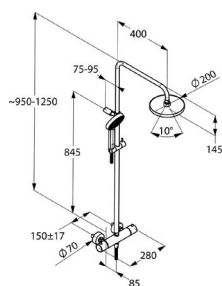

KLUDI A-QA s Thermostat Dual Shower System DN 15
wall fastening
with horizontally and vertically adjustable tube
protected against back flow
temperature control handle with
hot water safety device 38° C
with ceramic shut-off valve as rotary valve 90°/90°
shower outlet G 1/2
hand shower rotary valve
shower outlet
Head shower rotary valve
dirt catcher sieves
head shower Ø 200 mm
flow rate 16,3 l/min at 3 bar
hand shower KLUDI A-QA s
adjustable to three spray patterns:
booster, smooth, volume
flow rate 11,6 l/min (booster) / 11,7 l/min
(smooth) / 15,5 l/min (volumen) at 3 bar
with mounting material

chrome

6609505-00