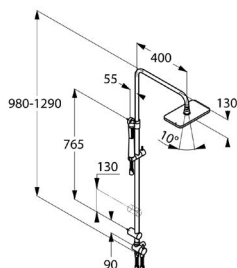

KLUDI A-QA
Dual Shower System DN 15
wall fastening
with horizontally and vertically adjustable tube
horizontal and vertical adjustable slider
two-way ceramic diverter
water supply with
connecting hose G 1/2 x G 1/2 x 800 mm
KLUDI SUPARAFLEX SILVER
G 1/2 x G 1/2 x 1600 mm
with KLUDI A-QA headshower
G 1/2 x 140 x 245 mm
flow rate 23 l/min at 3 bar
with KLUDI A-QA hand shower
with spray mode: volume
flow rate 16 l/min at 3 bar
with mounting material

chrome

4919105-00