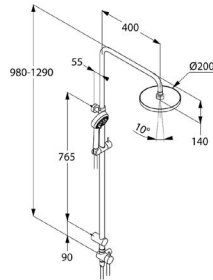

KLUDI LOGO
Dual Shower System DN 15
wall fastening
with horizontally and vertically adjustable tube
horizontal and vertical adjustable slider
two-way ceramic diverter
water supply with
connecting hose G 1/2 x G 1/2 x 800 mm
KLUDI SUPARAFLEX SILVER hose 6107205-00
with KLUDI A-QA headshower Ø 200 mm
with KLUDI LOGO hand shower 3S 6830005-00
with mounting material
without shower mixer

chrome

6809105-00

NEW