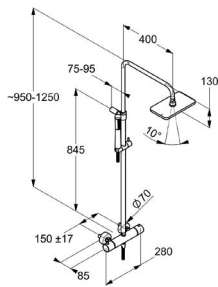

product	product description	surface	art. no.

**KLUDI A-QA
Thermostat Dual Shower System DN 15**
wall fastening
with horizontally and vertically adjustable tube
horizontal and vertical adjustable slider
temperature control handle with
hot water safety device 38° C
with ceramic shut-off valve
as rotary valve 90°/90°
shower outlet G 1/2
KLUDI A-QA handshower rotate
the handle to the rear
shower outlet
KLUDI A-QA head shower rotary valve
protected against back flow
dirt catcher sieves
KLUDI SUPARAFLEX SILVER
G 1/2 x G 1/2 x 1600 mm
with KLUDI A-QA headshower
G 1/2 x 140 x 245 mm
flow rate 23 l/min at 3 bar
with KLUDI A-QA hand shower
with spray mode: volume
flow rate 16 l/min at 3 bar

chrome

4909505-00