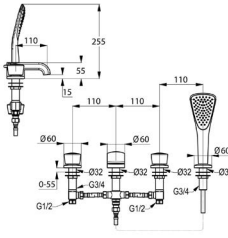

JOOP!
bath- and shower mixer DN 15
stand assembly
four hole bath rim mounting
cylindrical handle
flow class D/B
ovalflow-aerator
ceramic headpart 90°
autom. diverter shower/bathtub
retractable hand shower
high pressure supply hose
G 1/2 x G 1/2 x 400 mm
protected against back flow
for bathtub rim mounting unit 7466200-00 or
mounting plate 7614846-00
Please note the socket height!

chrome
chrome/glass green
554240505
55424H705