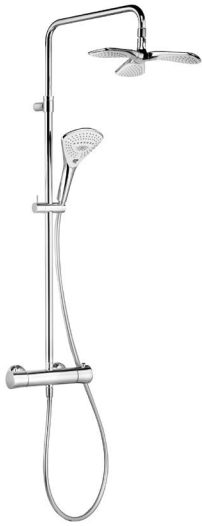

KLUDI FIZZ

product	product description	surface	art. no.

SHOWER SYSTEMS

KLUDI FIZZ
Thermostat Dual Shower System DN 15
wall fastening
with horizontally and vertically adjustable tube
horizontal and vertical adjustable slider
temperature control handle with
hot water safety device 38° C
with ceramic shut-off valve as
rotary valve 90°/90°
shower outlet G 1/2
hand shower rotary valve
shower outlet
head shower rotary valve
protected against back flow
KLUDI SUPARAFLEX SILVER hose 6107205-00
with KLUDI FIZZ head shower 6757805-00
flow rate 20 l/min at 3 bar
with KLUDI FIZZ handshower 3S 6770005-00
flow rate 11,6 l/min (booster) / 11,7 l/min
(smooth) / 15,5 l/min (volumen) at 3 bar
with mounting material

chrome

6709605-00