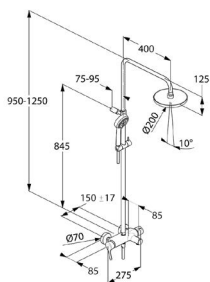

product	product description	surface	art. no.

KLUDI LOGO
single lever mixer Dual Shower System DN 15
with bath filler
solid lever
wall fastening
with horizontally and vertically adjustable tube
horizontal and vertical adjustable slider
ceramic cartridge with hot water limitation
shower outlet G 1/2
120° adjustable rotary valve
for the control of head-, hand shower and bath filler
shower outlet
protected against back flow
with KLUDI SUPARAFLEX SILVER-hose
G 1/2 x G 1/2 x 1600 mm
with KLUDI A-QA headshower Ø 200 mm
with KLUDI LOGO hand shower 3S DN 15
with mounting material

chrome

6808305-00

NEW