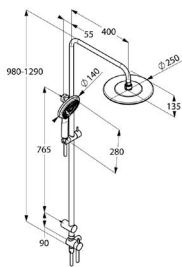

**KLUDI FRESHLINE
Dual Shower System DN 15**
wall fastening
with horizontally and vertically adjustable tube
two-way ceramic diverter
horizontal and vertical adjustable slider
water supply with
connecting hose G 1/2 x G 1/2 x 800 mm
KLUDI SUPARAFLEX SILVER hose 6107205-00
with KLUDI FRESHLINE head shower 6751105-00
flow rate 14 l/min at 3 bar
with KLUDI FRESHLINE handshower 3S DN 15
6790005-00
flow rate 10 l/min (booster) / 9 l/min
(smooth) / 12 l/min (volumen) at 3 bar
with mounting material
without shower mixer

chrome

6709005-00