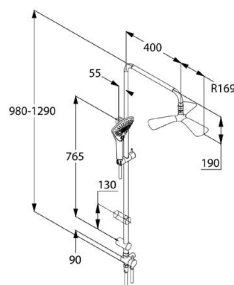

KLUDI FIZZ
Dual Shower System DN 15
wall fastening
with horizontally and vertically adjustable tube
horizontal and vertical adjustable slider
two-way ceramic diverter
water supply with
connecting hose G 1/2 x G 1/2 x 800 mm
KLUDI SUPARAFLEX SILVER hose 6107205-00
with KLUDI FIZZ head shower 6757805-00
flow rate 15 l/min at 3 bar
with KLUDI FIZZ handshower 3S 6770005-00
flow rate 10 l/min (booster) / 8,5 l/min
(smooth) / 11 l/min (volumen) at 3 bar
with mounting material
without shower mixer

chrome

6709305-00