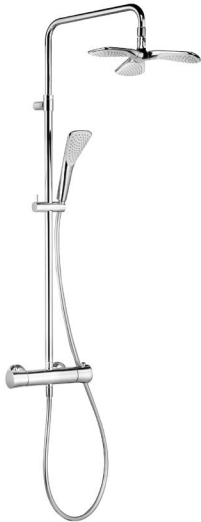

product	product description	surface	art. no.
<p>WALL RAILS</p> 	<p>KLUDI Q-BEO wall rail L = 900 mm swivel wall-mounted rail with horizontally slider over wall rail and vertical above pass adjustable shower hose G 1/2 x G 1/2 x 1600 mm without hand shower</p>	chrome	5012005-00
<p>HAND SHOWER</p> 	<p>KLUDI Q-BEO hand shower quick and easy cleaning system with shower-spray swivelling shower head flow rate 17 l/min at 3 bar low-aerosol connection G 1/2 P-IX 18516/IB</p>	chrome	5010005-00

KLUDI FIZZ

product	product description	surface	art. no.
---------	---------------------	---------	----------

SHOWER SYSTEMS

KLUDI FIZZ
Thermostat Dual Shower System DN 15
 wall fastening
 with horizontally and vertically adjustable tube
 horizontal and vertical adjustable slider
 temperature control handle with
 hot water safety device 38° C
 with ceramic shut-off valve as
 rotary valve 90°/90°
 shower outlet G 1/2
 hand shower rotary valve
 shower outlet
 head shower rotary valve
 protected against back flow
 KLUDI SUPARAFLEX SILVER hose 6107205-00
 with KLUDI FIZZ head shower 6757805-00
 flow rate 20 l/min at 3 bar
 with KLUDI FIZZ handshower 3S 6770005-00
 flow rate 11,6 l/min (booster) / 11,7 l/min
 (smooth) / 15,5 l/min (volumen) at 3 bar
 with mounting material

chrome

6709605-00

KLUDI FIZZ
Thermostat Dual Shower System DN 15
 wall fastening
 with horizontally and vertically adjustable tube
 horizontal and vertical adjustable slider
 temperature control handle with
 hot water safety device 38° C
 with ceramic shut-off valve as
 rotary valve 90°/90°
 shower outlet G 1/2
 hand shower rotary valve
 shower outlet
 head shower rotary valve
 protected against back flow
 dirt catcher sieves
 KLUDI SUPARAFLEX SILVER hose 6107205-00
 with KLUDI FIZZ head shower 6757805-00
 flow rate 20 l/min at 3 bar
 with KLUDI FIZZ handshower 1S 6760005-00
 flow rate 15,5 l/min at 3 bar
 with mounting material