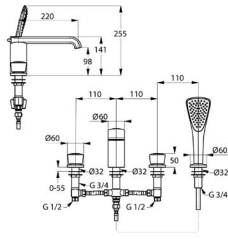

product	product description	surface	art. no.

JOOP!
bath- and shower mixer DN 15
stand assembly
four hole tiles deck mounted installation
cylindrical handle
flow class D/B
ovalflow-aerator
ceramic headpart 90°
autom. diverter shower/bathtub
retractable hand shower
high pressure supply hose
G 1/2 x G 1/2 x 400 mm
protected against back flow
for bathtub rim mounting unit 7466200-00 or
mounting plate 7614846-00
Please note the socket height!

chrome
chrome/glass green
554250505
55425H705