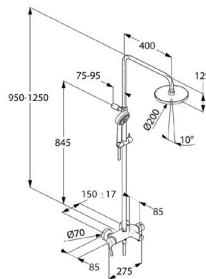

**KLUDI LOGO
single lever mixer Dual Shower System DN 15**
with bath filler
solid lever
wall fastening
with horizontally and vertically adjustable tube
horizontal and vertical adjustable slider
ceramic cartridge with hot water limitation
shower outlet G 1/2
120° adjustable rotary valve
for the control of head-, hand shower or
bath filler
shower outlet
protected against back flow
with KLUDI SUPARAFLEX SILVER-hose
G 1/2 x G 1/2 x 1600 mm
with KLUDI A-QA headshower Ø 200 mm
with KLUDI LOGO hand shower 3S DN 15
with mounting material

chrome

6808305-00

NEW