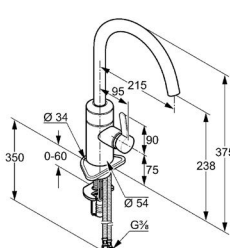

KLUDI E-GO
electronic controlled single lever
sink mixer DN 15
solid lever
single hole mounted
flow class A
Caché-aerator M 21,5 x 1
ceramic cartridge with hot water limitation
adjustable temperature through lever setting
optical object-detection
automatic initial sensor measurement
electronic unit with battery control device
6 V lithium battery CR-P2
with magnet-cartridge-valve
swivelling spout (360°)
backflow preventer with dirt trap screens
rapid installation set
flexible hoses G 3/8
noise level I

chrome

422100575