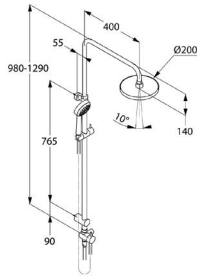

KLUDI LOGO

product	product description	surface	art. no.

**KLUDI LOGO
Dual Shower System DN 15**
wall fastening
with horizontally and vertically adjustable tube
horizontal and vertical adjustable slider
two-way ceramic diverter
water supply with
connecting hose G 1/2 x G 1/2 x 800 mm
KLUDI SUPARAFLEX SILVER hose 6107205-00
G 1/2 x G 1/2 x 1600 mm
with KLUDI A-QA headshower Ø 200 mm
with KLUDI LOGO hand shower 1S 6810005-00
with mounting material
without shower mixer

chrome

6809305-00

NEW