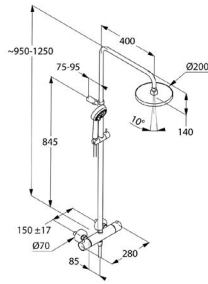

product	product description	surface	art. no.

SHOWER SYSTEMS

KLUDI LOGO
Thermostat Dual Shower System DN 15
wall fastening
with horizontally and vertically adjustable tube
horizontal and vertical adjustable slider
flow class B/B
temperature control handle with
hot water safety device 38° C
with ceramic shut-off valve
as rotary valve 90°/90°
shower outlet G 1/2
hand shower rotary valve
shower outlet
Head shower rotary valve
dirt catcher sieves
protected against back flow
KLUDI SUPARAFLEX SILVER hose 6107205-00
G 1/2 x G 1/2 x 1600 mm
with KLUDI A-QA headshower Ø 200 mm
with KLUDI LOGO hand shower 3S 6830005-00
with mounting material

chrome

6809205-00

NEW