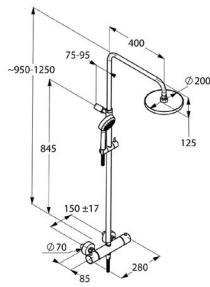

Shower Systeme

product

product description

surface

art. no.

KLUDI LOGO

Thermostat Dual Shower System DN 15

with horizontally and vertically adjustable tube
horizontal and vertical adjustable slider
flow class B/B
temperature control handle with
hot water safety device 38° C
with ceramic shut-off valve as rotary valve 90°/90°
shower outlet G 1/2
hand shower rotary valve
shower outlet
Head shower rotary valve
dirt catcher sieves
protected against back flow
KLUDI SUPARAFLEX SILVER hose 6107205-00
G 1/2 x G 1/2 x 1600 mm
head shower Ø 200 mm
flow rate 16 l/min at 3 bar
with KLUDI LOGO hand shower 1S 6810005-00
flow rate 21 l/min at 3 bar
with mounting material

chrome

6809505-00

NEW