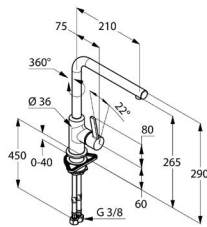

KLUDI L-INE S

product	product description	surface	art. no.

SINK

KLUDI L-INE S
single lever sink mixer DN 15
solid lever
single hole mounted
ceramic cartridge
flow regulator M 18 x 1
flow rate 7,1 l/min at 3 bar
swivelling spout (360°)
flexible hoses G 3/8
shank fastening

chrome

408030575