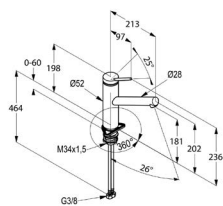

product	product description	surface	art. no.

SINK

KLUDI TANGENTA
single lever sink mixer DN 15
solid lever
material: stainless steel
single hole mounted
flow class Z
s-pointer aerator M 24 x 1
ceramic cartridge with hot water limitation
swivelling spout (360°)
shank fastening
flexible hoses G 3/8
noise level I

stainless steel
brushed

44904F875