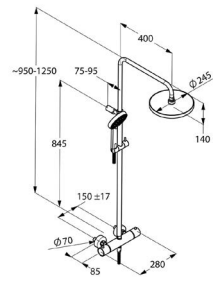

KLUDI A-QA

product	product description	surface	art. no.

KLUDI A-QA s
Thermostat Dual Shower System DN 15
with horizontally and vertically adjustable tube
metal head shower
temperature control handle with
hot water safety device 38° C
with ceramic shut-off valve as rotary valve 90°/90°
shower outlet G 1/2
KLUDI A-QA handshower rotate the handle
to the rear
shower outlet G 3/4
KLUDI A-QA head shower rotary valve
protected against back flow
horizontal and vertical adjustable slider
KLUDI SUPARAFLEX Hose DN 15
G 1/2 x G 1/2 x 1600 mm
with KLUDI A-QA headshower Ø 250 mm, swiveling
with KLUDI A-QA s handshower DN 15
with three spray patterns
with mounting material
dirt catcher sieves
wall fastening

chrome

6619505-00

NEW