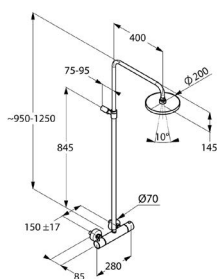

KLUDI A-QA
Thermostat Mono Shower System DN 15
wall fastening
with horizontally and vertically adjustable tube
temperature control handle with
hot water safety device 38° C
ceramic shut-off valve 180°
50 % water consumption regulation
head shower Ø 200 mm
flow rate 22 l/min at 3 bar
s-connections
with mounting material
dirt catcher sieves

chrome

6608105-00