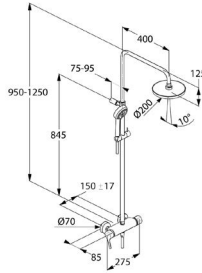

**KLUDI LOGO
single lever mixer Dual Shower System DN 15**
solid lever
wall fastening
with horizontally and vertically adjustable tube
horizontal and vertical adjustable slider
ceramic cartridge with hot water limitation
shower outlet G 1/2
90° adjustable rotary valve
for the control of head and hand shower
shower outlet
protected against back flow
with KLUDI SUPARAFLEX SILVER-hose
G 1/2 x G 1/2 x 1600 mm
with KLUDI A-QA headshower Ø 200 mm
with KLUDI LOGO hand shower 3S DN 15
with mounting material

chrome

6808505-00

NEW