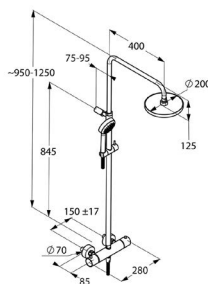

KLUDI LOGO
Thermostat Dual Shower System DN 15
with horizontally and vertically adjustable tube
horizontal and vertical adjustable slider
flow class B/B
temperature control handle with
hot water safety device 38° C
with ceramic shut-off valve
as rotary valve 90°/90°
shower outlet G 1/2
hand shower rotary valve
shower outlet
Head shower rotary valve
dirt catcher sieves
protected against back flow
KLUDI SUPARAFLEX SILVER hose 6107205-00
G 1/2 x G 1/2 x 1600 mm
head shower Ø 200 mm
flow rate 16 l/min at 3 bar
with KLUDI LOGO hand shower 1S 6810005-00
flow rate 21 l/min at 3 bar
with mounting material

chrome

6809505-00

NEW