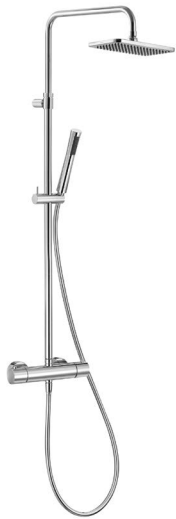

product	product description	surface	art. no.

**KLUDI A-QA
Thermostat Dual Shower System DN 15**
wall fastening
with horizontally and vertically adjustable tube
horizontal and vertical adjustable slider
temperature control handle with
hot water safety device 38° C
with ceramic shut-off valve
as rotary valve 90°/90°
shower outlet G 1/2
KLUDI A-QA handshower rotate
the handle to the rear
shower outlet
KLUDI A-QA head shower rotary valve
protected against back flow
dirt catcher sieves
KLUDI SUPARAFLEX SILVER
G 1/2 x G 1/2 x 1600 mm
with KLUDI A-QA headshower
G 1/2 x 140 x 245 mm
flow rate 23 l/min at 3 bar
with KLUDI A-QA hand shower
with spray mode: volume
flow rate 16 l/min at 3 bar

chrome

4909505-00