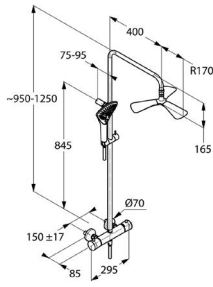

KLUDI FIZZ

product	product description	surface	art. no.

SHOWER SYSTEMS

KLUDI FIZZ
Thermostat Dual Shower System DN 15
wall fastening
with horizontally and vertically adjustable tube
horizontal and vertical adjustable slider
temperature control handle with
hot water safety device 38° C
with ceramic shut-off valve as
rotary valve 90°/90°
shower outlet G 1/2
hand shower rotary valve
shower outlet
head shower rotary valve
protected against back flow
KLUDI SUPARAFLEX SILVER hose 6107205-00
with KLUDI FIZZ head shower 6757805-00
flow rate 20 l/min at 3 bar
with KLUDI FIZZ handshower 3S 6770005-00
flow rate 11,6 l/min (booster) / 11,7 l/min
(smooth) / 15,5 l/min (volumen) at 3 bar
with mounting material

chrome

6709605-00