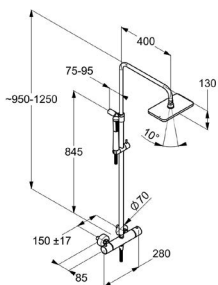

product	product description	surface	art. no.

SHOWER SYSTEMS

KLUDI A-QA Thermostat Dual Shower System DN 15
wall fastening
with horizontally and vertically adjustable tube
horizontal and vertical adjustable slider
temperature control handle with
hot water safety device 38° C
with ceramic shut-off valve as rotary valve 90°/90°
shower outlet G 1/2
KLUDI A-QA handshower rotate the handle
to the rear
shower outlet
KLUDI A-QA head shower rotary valve
protected against back flow
dirt catcher sieves
KLUDI SUPARAFLEX SILVER
G 1/2 x G 1/2 x 1600 mm
with KLUDI A-QA headshower
G 1/2 x 140 x 245 mm
flow rate 23 l/min at 3 bar
with KLUDI A-QA hand shower
with spray mode: volume
flow rate 16 l/min at 3 bar

chrome

4909505-00