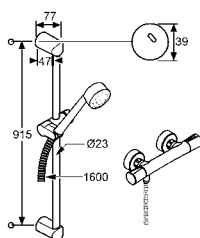

KLUDI ZENTA SHOWER DUO thermostatic shower mixer DN 15
wall rail with glider
L = 900 mm
wall fastening
temperature control handle with hot water safety device 38° C
protected against back flow
with KLUDI LOGOFLEX-hose
G 1/2 x G 1/2 x 1600 mm
KLUDI ZENTA 2S hand shower DN 15
adjustable to two spray patterns:
smooth, volume
flow rate 15,5 l/min (smooth) /
18 l/min (volumen) at 3 bar
PA-IX 18064/1B

chrome 6057705-00