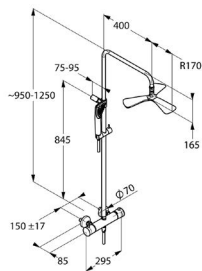

product	product description	surface	art. no.

KLUDI FIZZ
Thermostat Dual Shower System DN 15
wall fastening
with horizontally and vertically adjustable tube
horizontal and vertical adjustable slider
temperature control handle with
hot water safety device 38° C
with ceramic shut-off valve
as rotary valve 90°/90°
shower outlet G 1/2
hand shower rotary valve
shower outlet
head shower rotary valve
protected against back flow
dirt catcher sieves
KLUDI SUPARAFLEX SILVER hose 6107205-00
with KLUDI FIZZ head shower 6757805-00
flow rate 20 l/min at 3 bar
with KLUDI FIZZ handshower 1S 6760005-00
flow rate 15,5 l/min at 3 bar
with mounting material

chrome

6709505-00