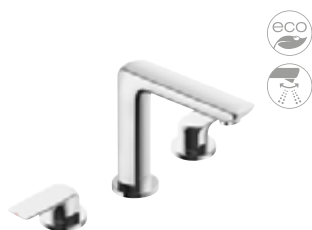

A flat, elongated handle on a three-hole fitting or a minimalist pointed handle are two options that go well with the design of the KLUDI AMEO series.

**413930575**  
basin mixer

**413930575**  
**basin mixer**  
three-hole tiles deck mounted  
installation