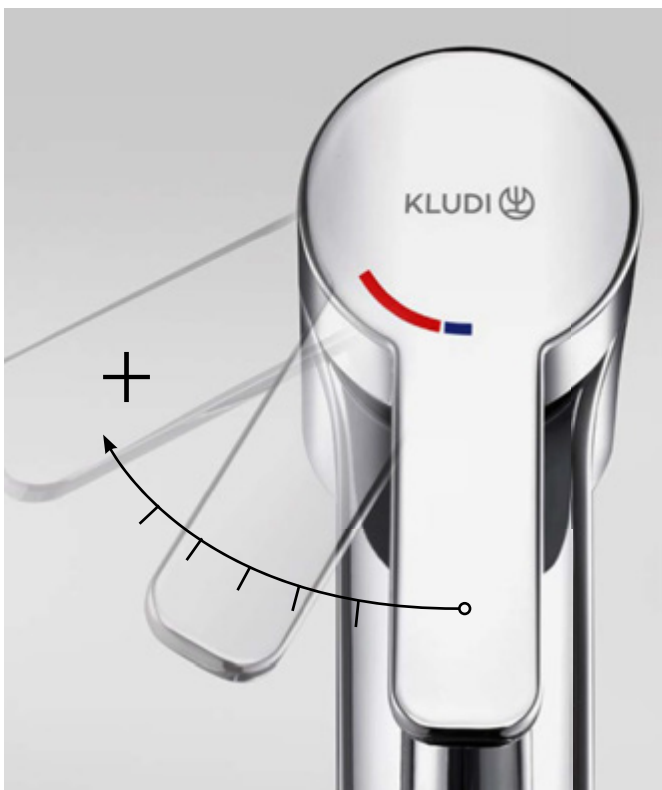

EcoPlus function Easy on your budget

Originally designed for public buildings, the EcoPlus function (available in the KLUDI ZENTA and the KLUDI LOGO NEO fittings) is quickly becoming a popular choice for homeowners. The standard middle position of the handle allows cold water to flow. If you need water at a higher temperature, simply move the handle to the left.

Benefits of a mixer with an EcoPlus function:

- the hot water is turned on by moving the lever to the left
- provides water and energy savings
- can lower utility expenses
- allows you to regulate the water temperature quickly and easily

The function is used in the following series:
KLUDI ZENTA, KLUDI LOGO NEO

KLUDI HotStop! Temperature under control

Do you have children? Is your bathroom used by older family members? Or maybe you have always wanted to enjoy a constant water temperature when you shower? Choose a mixer with the HotStop function, which reduces temperature fluctuations in the water supply network and eliminates the risk of scalding.