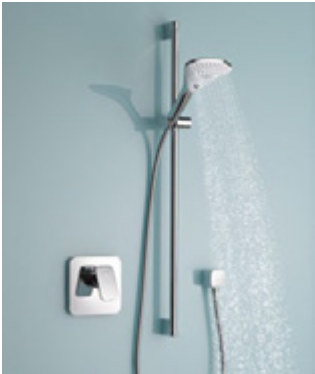

Finish: 05 chrome

Do you prefer a large, versatile hand shower, or a smaller hand shower installed next to the bathtub? Choose the option that best fits your needs.

The KLUDI FIZZ 3S hand shower with a convenient and ergonomic spray switch is a perfect example of what modern technology can do for your bathroom.