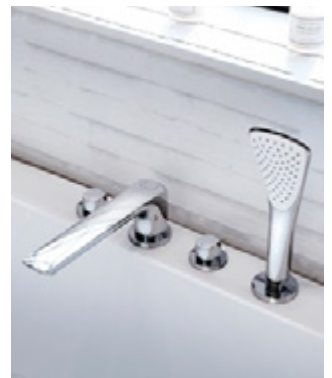

Let your bath last forever

An evening bath is often the only time of the day that you have all to yourself. A moment of relaxation with a book and the sound of calming music is a soothing way to end the day. KLUDI AMEO will transform your bathroom into a comfortable relaxation zone.

The length of the three-hole mixer spout – 220 mm – makes this solution perfect for installation on the wide edge of a bathtub or a shelf next to a tub.