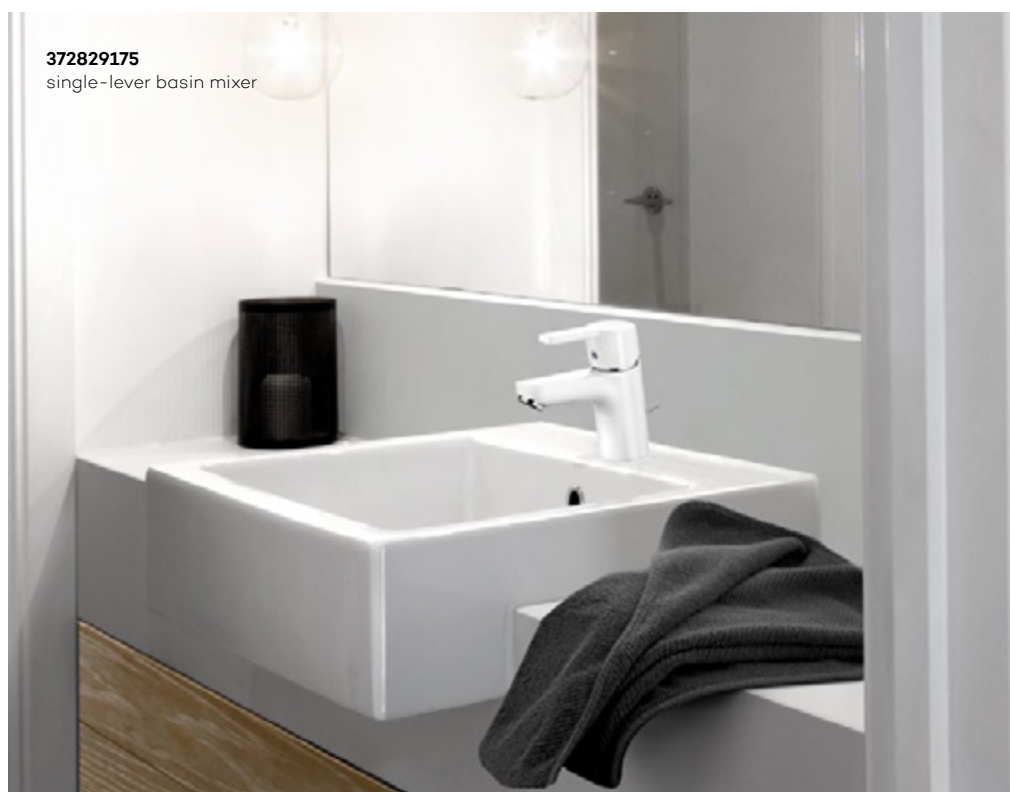

Time to relax

The perfect bathroom design is based on a carefully selected combination of fine materials and beautiful colours. An interior with warm colours, wood finishes and meticulously chosen accessories creates an ideal atmosphere for relaxation.

372829175
single-lever basin mixer