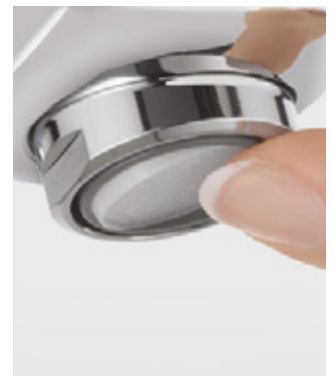

KLUDI ROTEXA

Time to relax

Candles, calm music and a glass of your favourite wine – the perfect setting for relaxation. Thanks to the KLUDI ROTEXA line, nothing will disturb you while you are enjoying this long-awaited moment of rest and meditation in your bathroom. As KLUDI ROTEXA MULTI allows you to fill the bathtub using the overflow, there is no spout to obstruct your freedom of movement or bother you during your bath.

The s-pointer aerator allows the water to flow down the side of the bathtub in total silence.