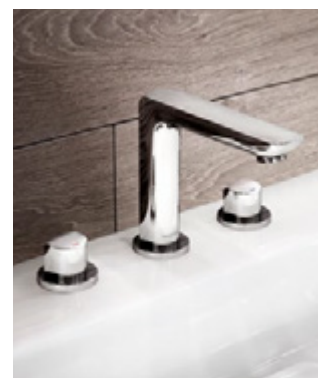

In your style

The design of your bathroom is just as important as the design of your kitchen or living room, and can be tailored to suit your individual taste. Choose the style, accessories and fixtures that go best with your lifestyle.

The round dials of the KLUDI AMEO mixer mirror the cross-section of its body.