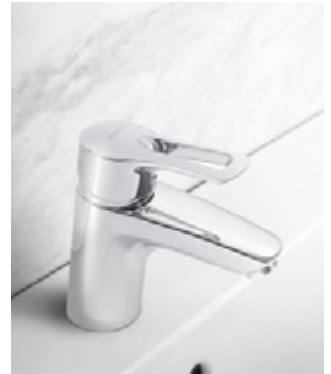

KLUDI MX

A dynamic form

Do you want your space to have white tones and natural wood, a raw look that recalls New York apartments, or a style that evokes the avant-garde? Regardless of which look you prefer, choose a strong

design with original lines and ergonomic equipment and accessories. The KLUDI MX collection will complement almost any interior design style or fashion.

The KLUDI MX mixer has a streamlined, dynamic shape with a finely formed, easy-to-use handle.