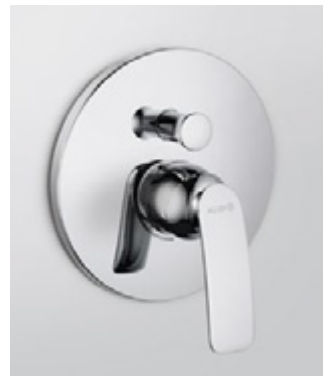

Time is not a problem! You can select your wall-mounted elements at any time after installing the concealed module.

The KLUDI FLEXX.BOXX concealed module is compatible with the majority of KLUDI fittings.