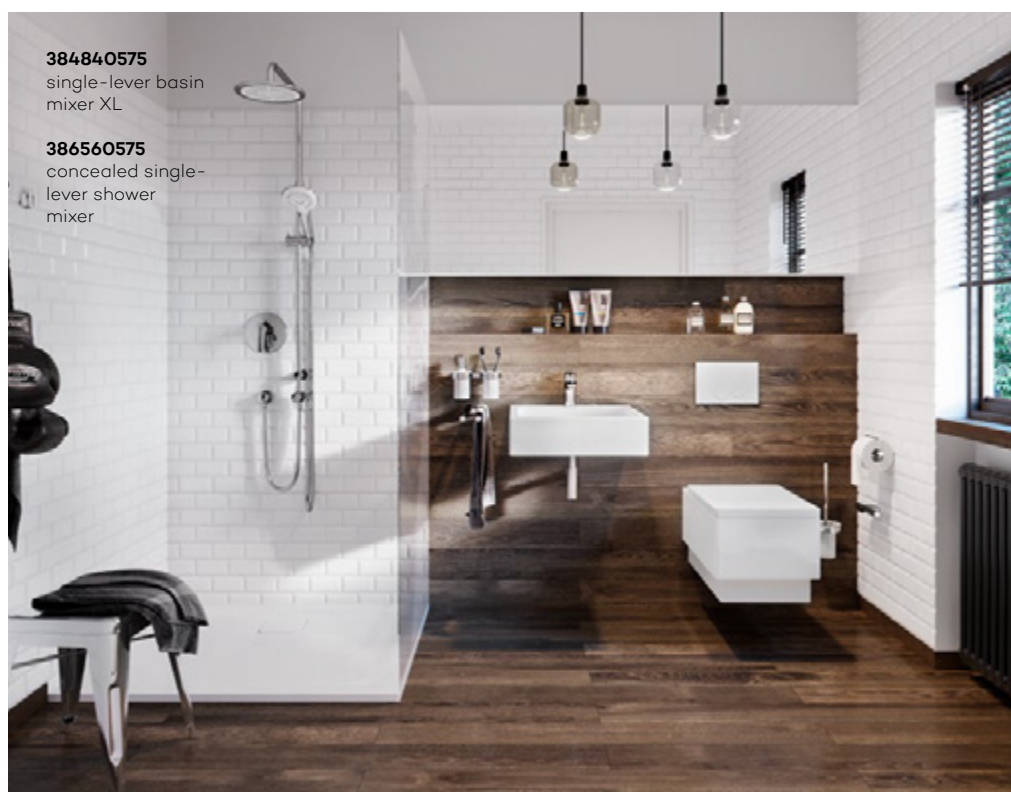

Convenience is key

Convenience is the most important consideration when designing the washbasin area. If you make the right choices, your morning routine will become your favourite part of the day. Think carefully about the height of the fitting and the mechanism for turning it on. Would you rather turn on the water using a single, ergonomic lever, or using two stylish handles? The KLUDI TERCIO collection offers both options.

Do you have a standalone washbasin or a sink that is embedded in a vanity? Choose a fitting that is suited to the design of your washbasin zone.

384840575
single-lever basin
mixer XL

386560575
concealed single-
lever shower
mixer