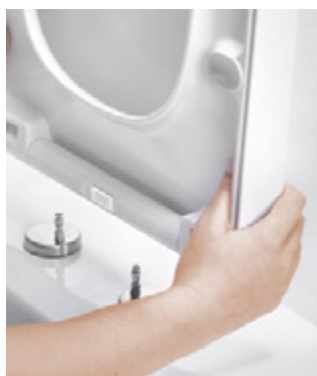

**49BIW43**  
bidet  
370 x 560 x 305 mm

With KLUDI PLUS, cleaning your toilet is a breeze. The toilet seat ring can be easily removed and replaced using a convenient button.

\*Not shown

Finish: 05 chrome  
The items presented are just a selection of our full range of products.