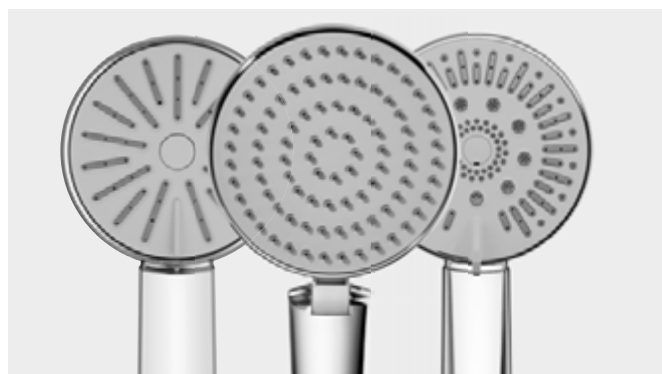

### Morning refreshment

A morning shower stimulates you and fills you with energy for the day. The KLUDI A-QA line helps you wake up in the morning and relax right before going to sleep. The simple and convenient shower arms, combined with a wide range of head showers, will make your morning or evening shower your favourite ritual.