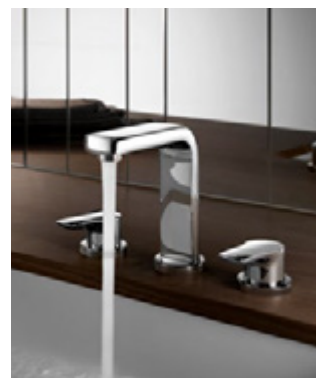

Convenience is key

Convenience is the most important consideration when designing the washbasin area. If you make the right choices, your morning routine will become your favourite part of the day. Think carefully about the height of the fitting and the mechanism for turning it on. Would you rather turn on the water using a single, ergonomic lever, or using two stylish handles? The KLUDI TERCIO collection offers both options.

Do you have a standalone washbasin or a sink that is embedded in a vanity? Choose a fitting that is suited to the design of your washbasin zone.

384850575
single-lever basin mixer
flow rate 5 l/min

380240575*
without pop-up waste