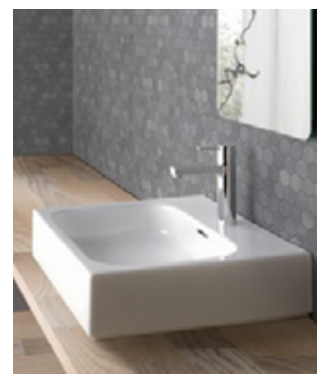

KLUDI PLUS

Tailored to your needs

When designing the interior of your bathroom, do you think about how to use every single centimetre as effectively as possible? A solution tailored to your specific needs can help you take full advantage of the space you have available. Ceramics and furniture

from the KLUDI PLUS collection go wonderfully with fittings from KLUDI E2 series. The simple, regular, but distinctive forms of both series are well suited to any modern design.