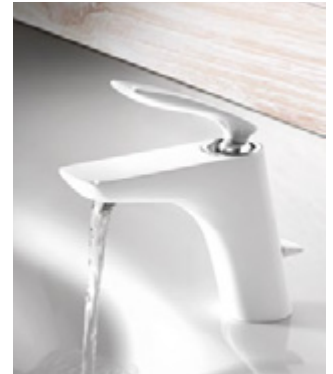

KLUDI BALANCE WHITE

Always fashionable

A bathroom in white is ideal for people who value order and harmony. In a white interior, every detail matters – from a delicate heater with a chrome finish to accessories of varying shapes and sizes. Perfectly matched fittings are essential, as

monochrome interiors in muted colours call for fixtures and accessories that complement the austere design. White mixers from the KLUDI BALANCE WHITE collection masterfully complete the harmonious atmosphere of your white kingdom.

The mixer's lever seems to float above the mixer body.