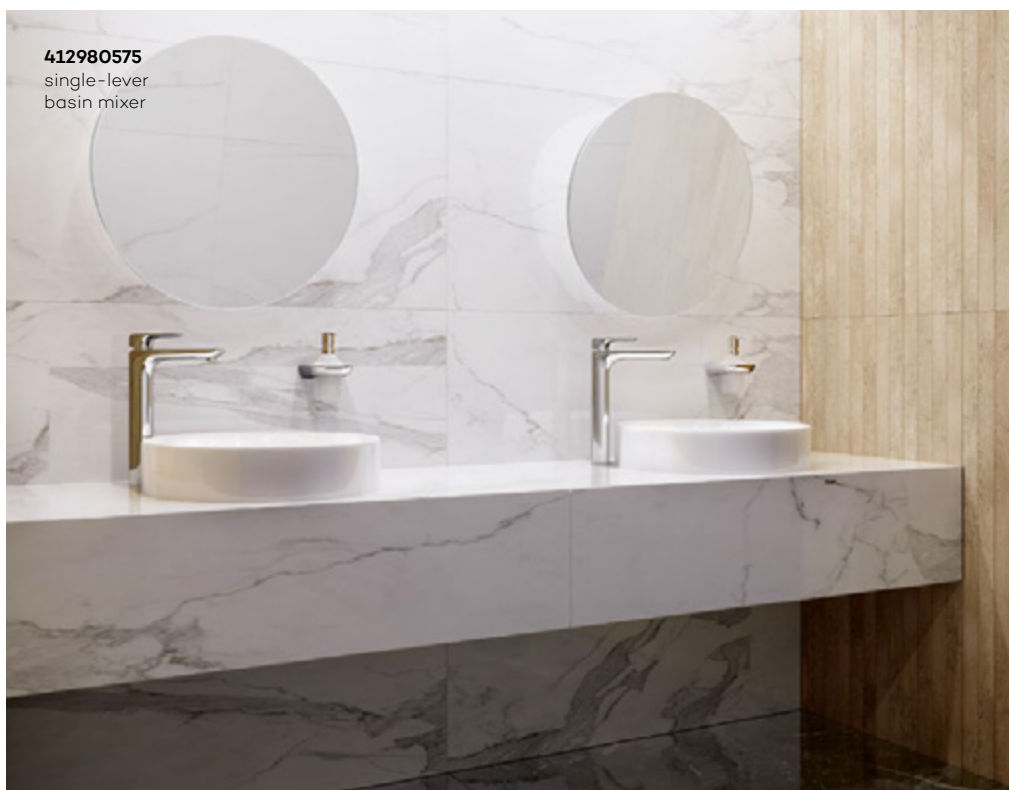

# One series, many possibilities

Do you dream of having a washbasin that is discreetly embedded in the vanity? Or maybe your vision of a perfect bathroom interior includes a standalone washbasin placed on a block of stone? Regardless of your preferences, you will surely find a KLUDI AMEO mixer to complete your bathroom design.