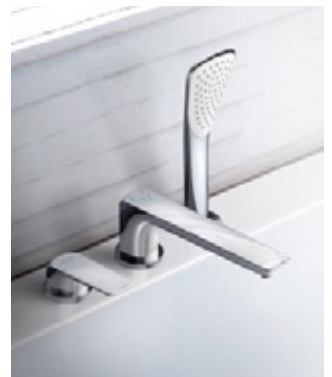

Let your bath last forever

An evening bath is often the only time of the day that you have all to yourself. A moment of relaxation with a book and the sound of calming music is a soothing way to end the day. KLUDI AMEO will transform your bathroom into a comfortable relaxation zone.

The length of the three-hole mixer spout – 220 mm – makes this solution perfect for installation on the wide edge of a bathtub or a shelf next to a tub.