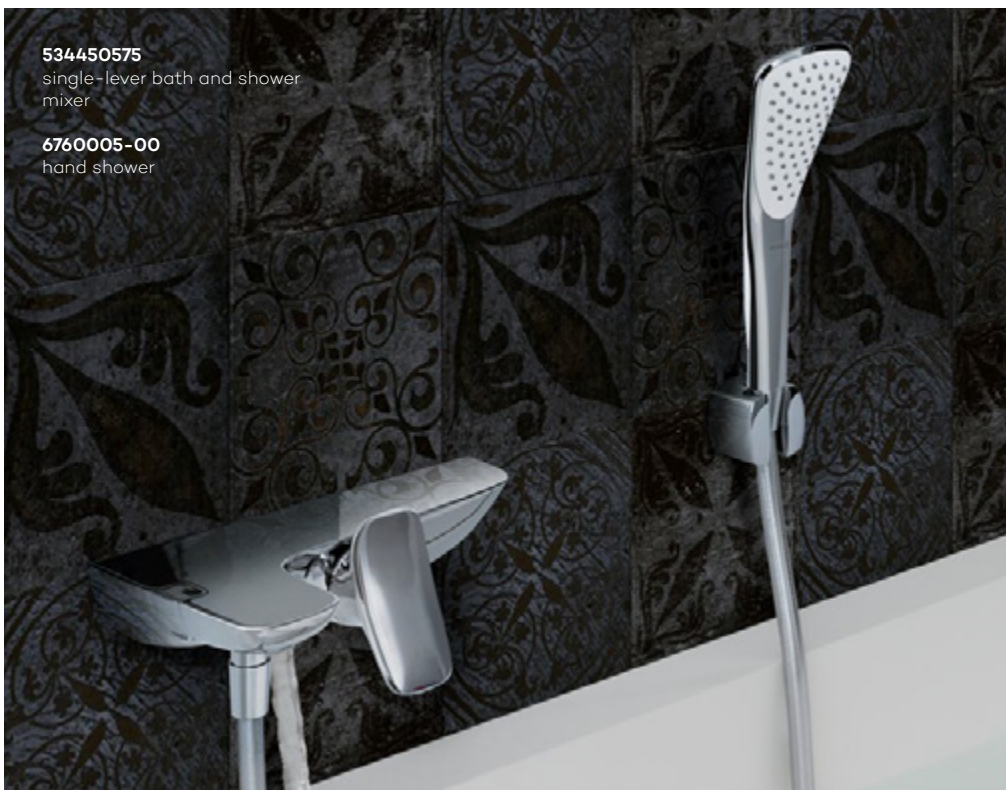

**532960575\***  
spout height = 213 mm

**532440575**  
concealed two-hole wall-mounted basin mixer  
projection wall spout 186 mm

**532450575\***  
projection wall spout 226 mm

**38243\***  
installation set  
for concealed two-hole wall-mounted basin mixer

# Harmony of form

A sophisticated form in your bathroom. Smooth lines combined with a shower/bathtub diverter embedded in the body of the fitting make for a perfectly harmonious form. Choose the method of installation that works best for your bathroom – wall-mounted or three-hole fitting?