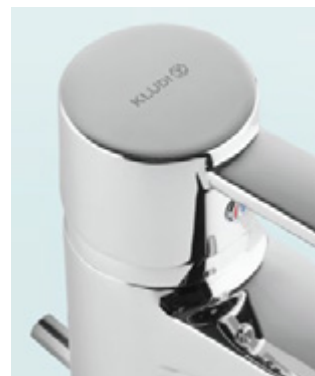

The circle that finishes the handle can be complemented with another element in the interior. How about a round washbasin?

The elegant, balanced and dignified lines of the fitting blend perfectly with a minimalist bathroom interior.