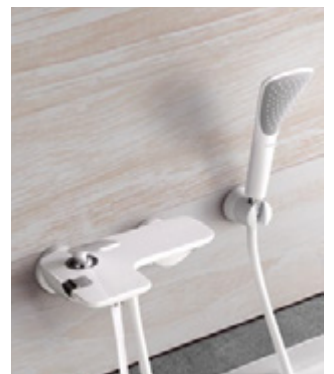

The minimalist shape of the concealed fitting is a perfect option for modern interiors.

The wall-mounted bath and shower mixer can also serve as a shelf for your cosmetics.