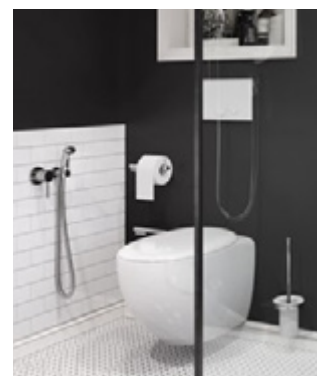

## Multitasking – a marker of our times

In a minimalist bathroom, the fixtures often serve more than one function. The KLUDI BOZZ hygienic set gives your wall-mounted toilet the additional functionality of a bidet.