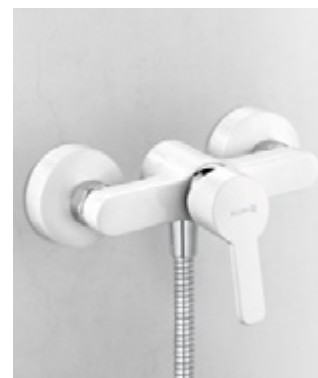

38625*
installation set

38625*
installation set

*Not shown

.. = Finish: 05 chrome, 91 white/chrome
The items presented are just a selection of our full range of products.