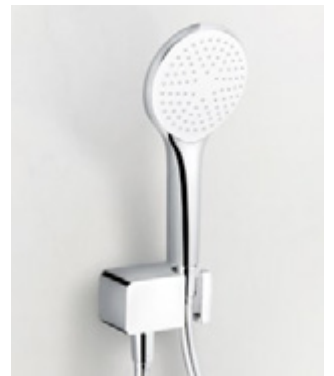

How do you judge the quality of a hotel? Comfort is all about carefully selected and convenient equipment in the room and bathroom.

Fittings selected to match the interior can be appreciated anywhere – not just at home.