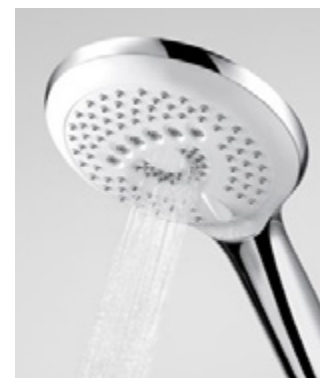

The perfect hand shower Three spray settings

You are no doubt familiar with the advantages of having a shower in the bathroom: showering is quicker and uses less water than bathing, and a shower takes up less space than a bathtub. Moreover, taking a shower, like taking a bath, can be a stimulating and refreshing experience, helping you relax and unwind. A hand shower with three spray settings is a source of pleasure, giving you the choice of enjoying a volume jet, a smooth spray or a massaging jet.

Smooth spray

A soft and aerated water spray will wash away the stress and tension built up over a long, tiring day.

Booster

A strong massaging jet will reduce your fatigue and relax your muscles.

Benefits of the hand shower with three spray settings:

- you can modify the spray by using the ergonomic switch or by turning the shield of the hand shower
- the soft and aerated smooth spray is relaxing and calming
- the wide volume jet spray provides a full, comfortable showering experience
- the booster spray provides an intense and energising jet for massaging specific points on your body