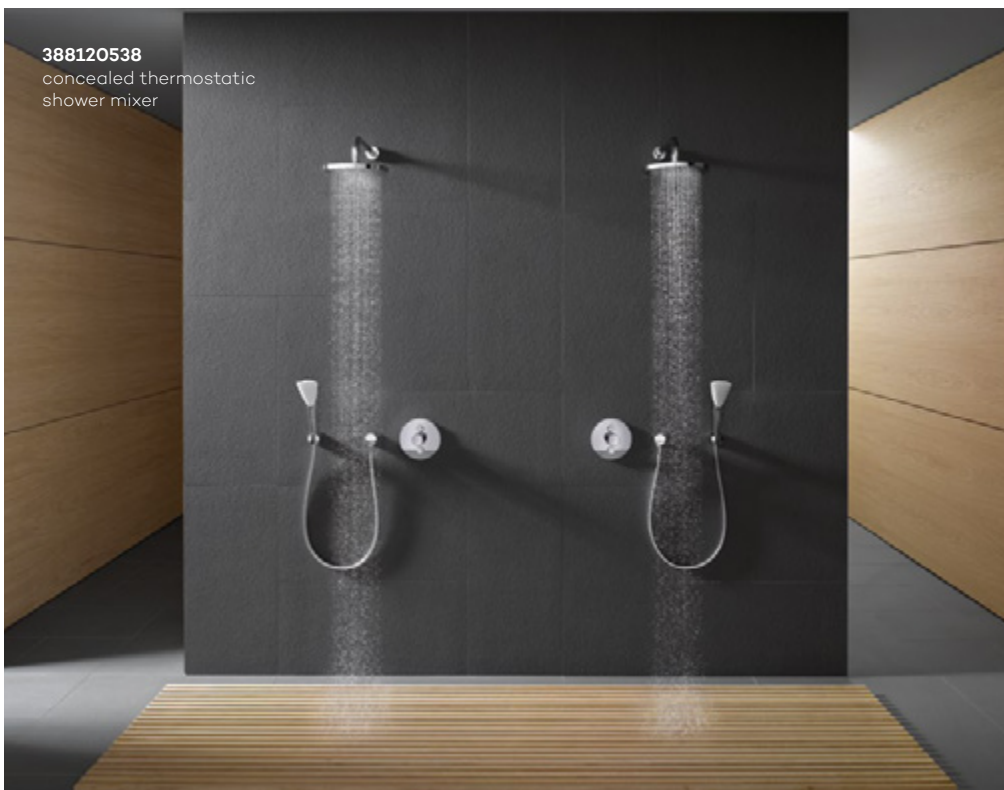

KLUDI PUSH

The touch of water

You will never again have to wait to take a relaxing bath or an energising shower! Set the desired water temperature with the easy-to-use thermostat, and then turn on a warm, uniform flow of water with just a single push of a button. The intuitive design makes this compact fitting incredibly easy to operate.

Choose a model with or without a thermostat, and, depending on the number of water sources you wish to use, with one or two buttons.

388120538
concealed thermostatic
shower mixer