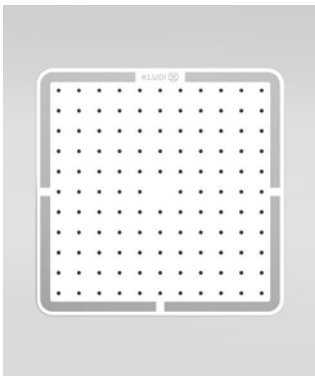

Available in a range of forms and sizes, KLUDI A-QA head showers will be appreciated by connoisseurs of extravagant design.

A head shower with slightly rounded edges is the perfect choice for a bathroom with a natural or softly minimalist design.