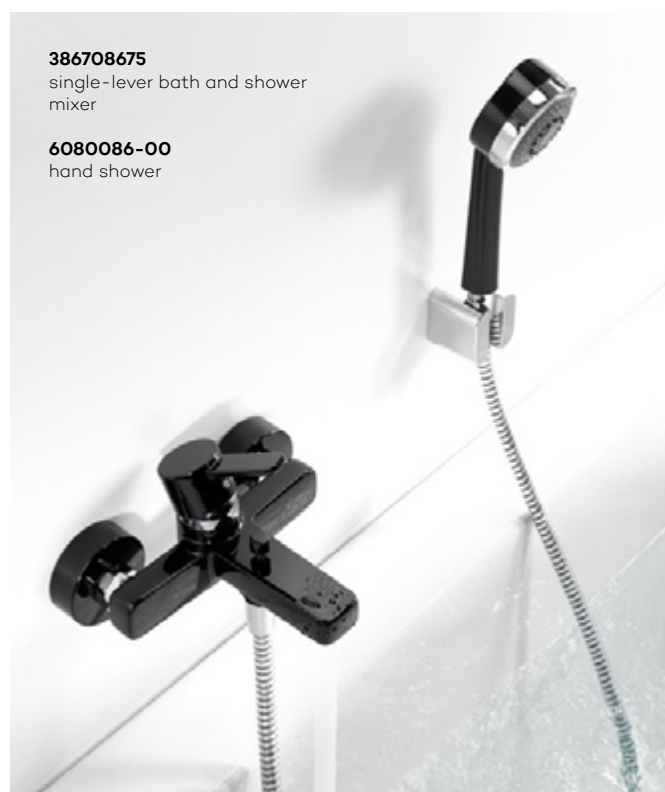

386708675
single-lever bath and shower mixer

6080086-00
hand shower