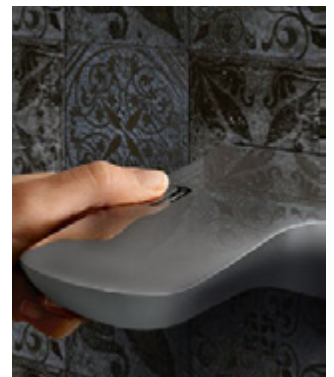

Harmony of form

A sophisticated form in your bathroom. Smooth lines combined with a shower/bathtub diverter embedded in the body of the fitting make for a perfectly harmonious form. Choose the method of installation that works best for your bathroom – wall-mounted or three-hole fitting?

534450575
single-lever bath and shower mixer