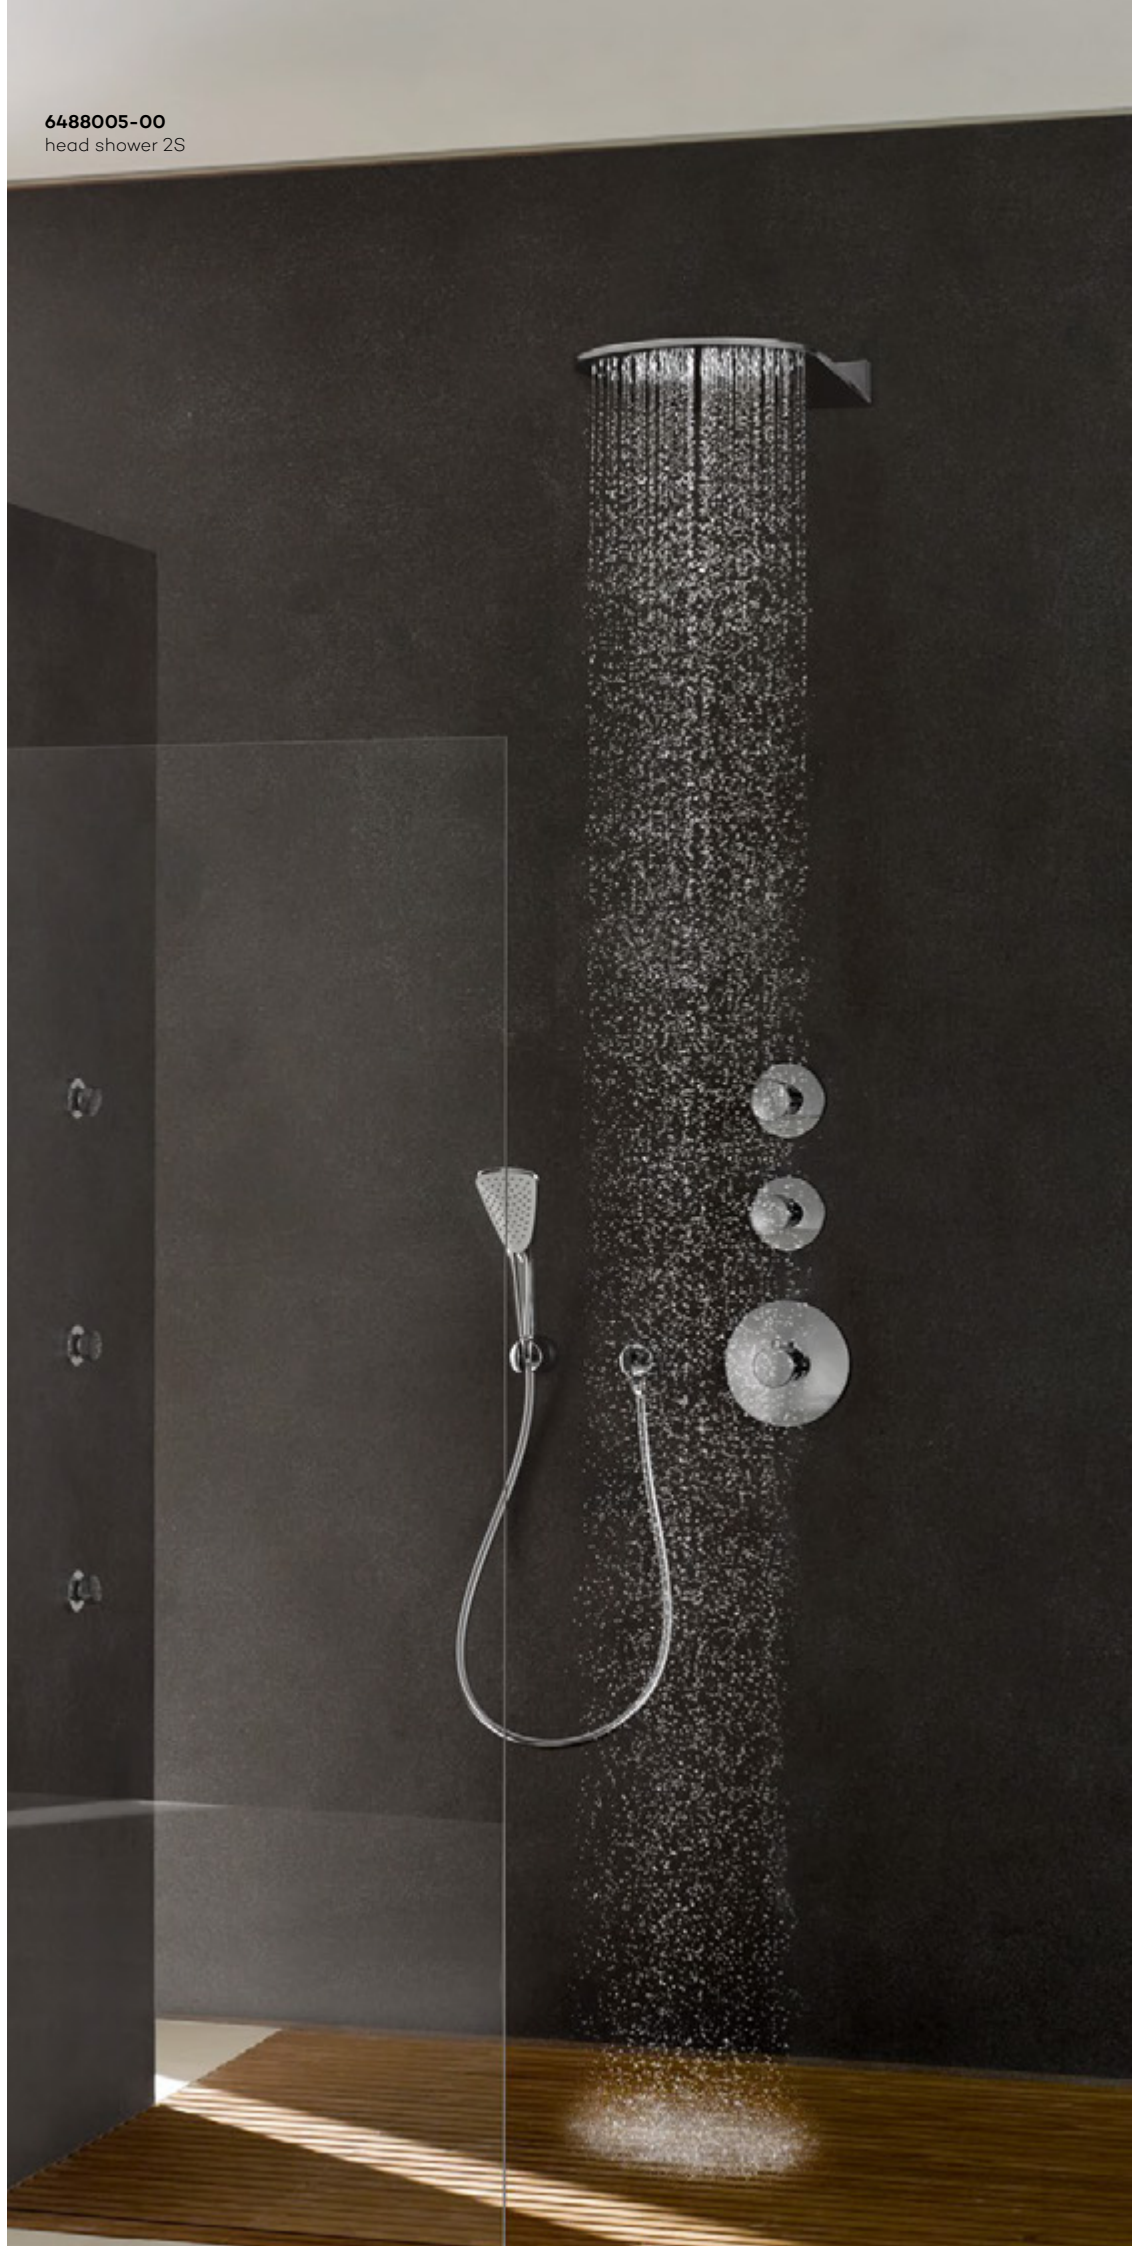

A square or a rectangular head shower goes well in a bathroom with a starkly minimalist design.