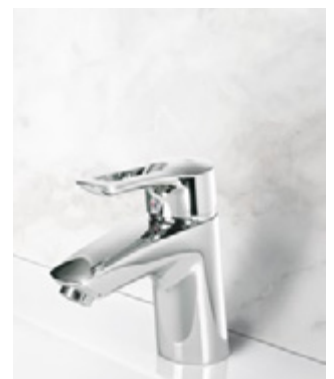

331260562*
without pop-up waste