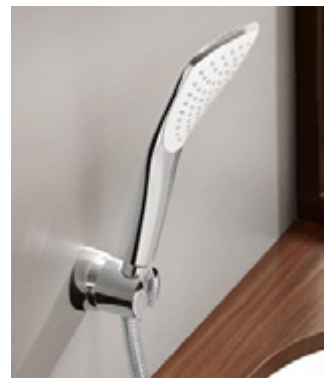

# Perfection is possible

We devote considerable attention to detail, carefully choosing the best materials and finishes. KLUDI BALANCE fitting is the ideal choice for any bathroom design in which elegance, style and quality are the clear priorities.