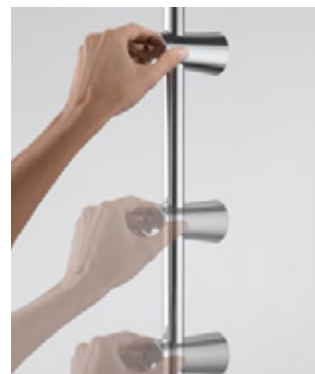

# Universal perfection

The fittings in your shower should suit the needs of all users. Choose classic and elegant universal solutions made of high-quality materials.

The handles of the wall rail can be adjusted up and down.