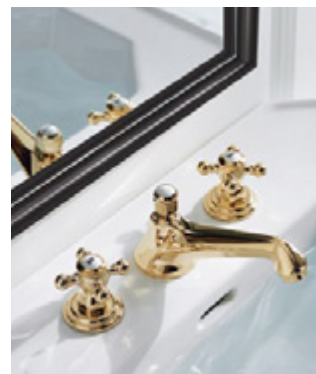

KLUDI ADLON

Timeless design

A special product line perfect for lovers of old photographs, tasteful vinyl and retro style. The KLUDI ADLON fittings perfectly reflect the spirit of the past, taking you back to an era when great design was all the rage. The fitting's unique form,

unusually shaped dials, and tastefully gilded finish come together to create an elegant vintage piece. A KLUDI ADLON fitting complements any bathroom in which modern technology meets classic design.

The KLUDI ADLON line is a marriage of retro style with high-end aesthetics – tasteful, sophisticated and unconventional.