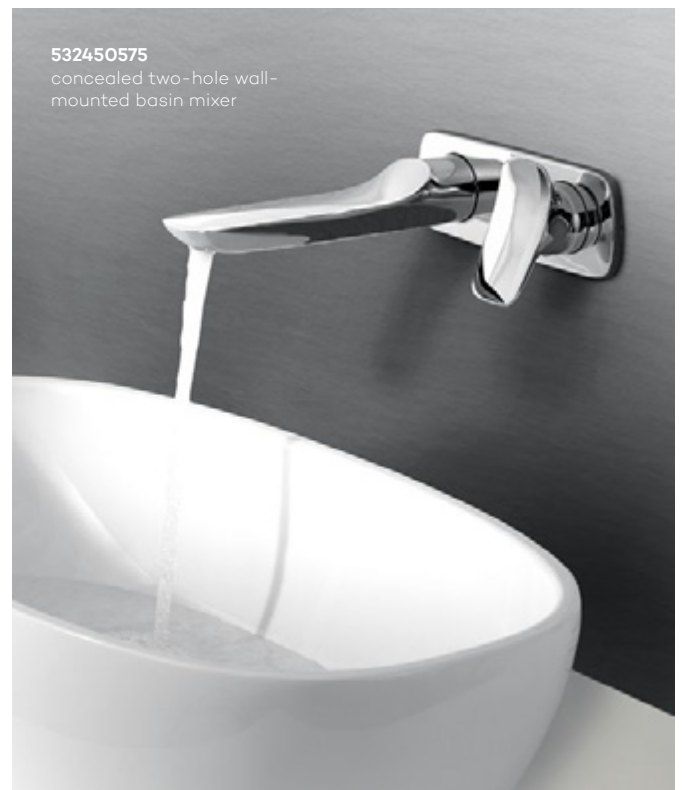

that is intuitive to operate. The monolithic form of the fitting paired with a stone surface and a bowl-shaped vessel washbasin call to mind the harmonious aesthetics of a spa resort in the Far East.

The unique design of the KLUDI AMBA series has been recognised by experts. The series has received a number of international awards for its exceptional design, high quality and usability.

The discreet handle is integrated into the monolithic form.

The small knob perfectly complements the mixer's shape.

# Total freedom

Freestanding or wall-mounted? Design your bathroom to achieve maximum comfort without sacrificing aesthetics. Regardless of how they are installed, these washbasin mixers look phenomenal.