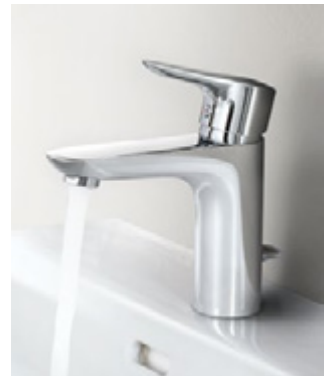

KLUDI OBJEKTA

Universal and beautiful

It is a universal formula for a beautiful bathroom interior: serene tones, hints of light-grained natural wood, and meticulously matched fixtures. The KLUDI OBJEKTA line is ideal for people who love

subtle forms and simple, bright designs. With its perfectly shaped handle, classic spout and smooth lines, this fitting blends seamlessly into the calm atmosphere of a natural bathroom interior.