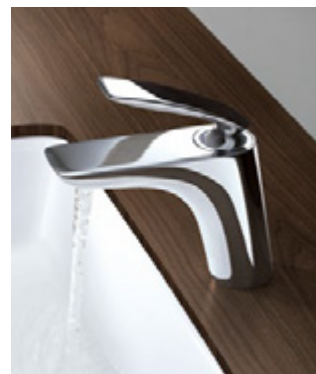

This perfectly made fitting will enchant any fan of great design.