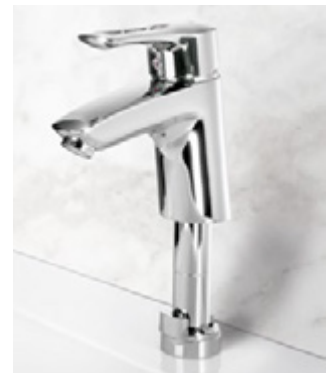

331260562*
without pop-up waste