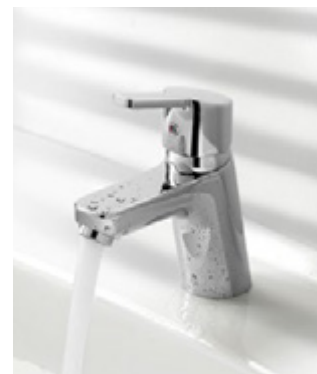

KLUDI LOGO NEO

A sound choice

If you like simple and universal solutions, you will no doubt appreciate the straightforward design of the KLUDI LOGO NEO collection. The shapely form of this fitting perfectly complements every interior, regardless of whether it has a modern

or a classical design, is finished in light or dark tones, or has wooden or ceramic surfaces. The fittings of this line complement all design approaches, colours and finishes – and at an affordable price.