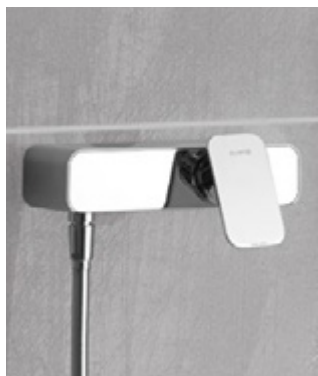

The wall-mounted shower mixer can easily double as a shelf for your toiletries.