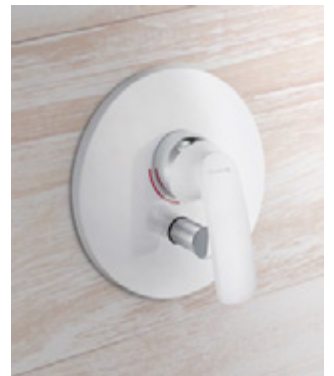

A perfect fit

A snow-white freestanding bathtub should be both carefully positioned in the room and paired with a tall, elegant mixer. This look will be especially appealing to lovers of organic forms who are inspired by nature.

The minimalist shape of the concealed fitting is a perfect option for modern interiors.