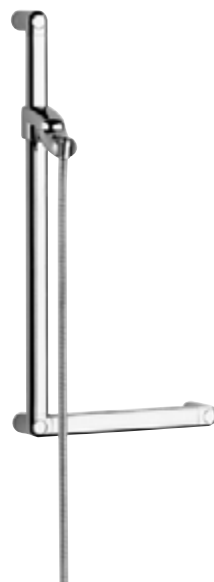

**6150405-00**  
**KLUDI SIRENA CARE**  
 barrier-free shower bar  
 L = 900 mm

**6150205-00**  
**KLUDI SIRENA CARE**  
 barrier-free shower bar  
 L = 900 mm

**6150305-00**  
**KLUDI SIRENA CARE**  
 barrier-free shower bar  
 L = 900 mm