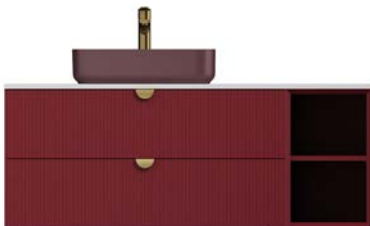

130

21IFS748130I

1300x500x500 mm
basin unit