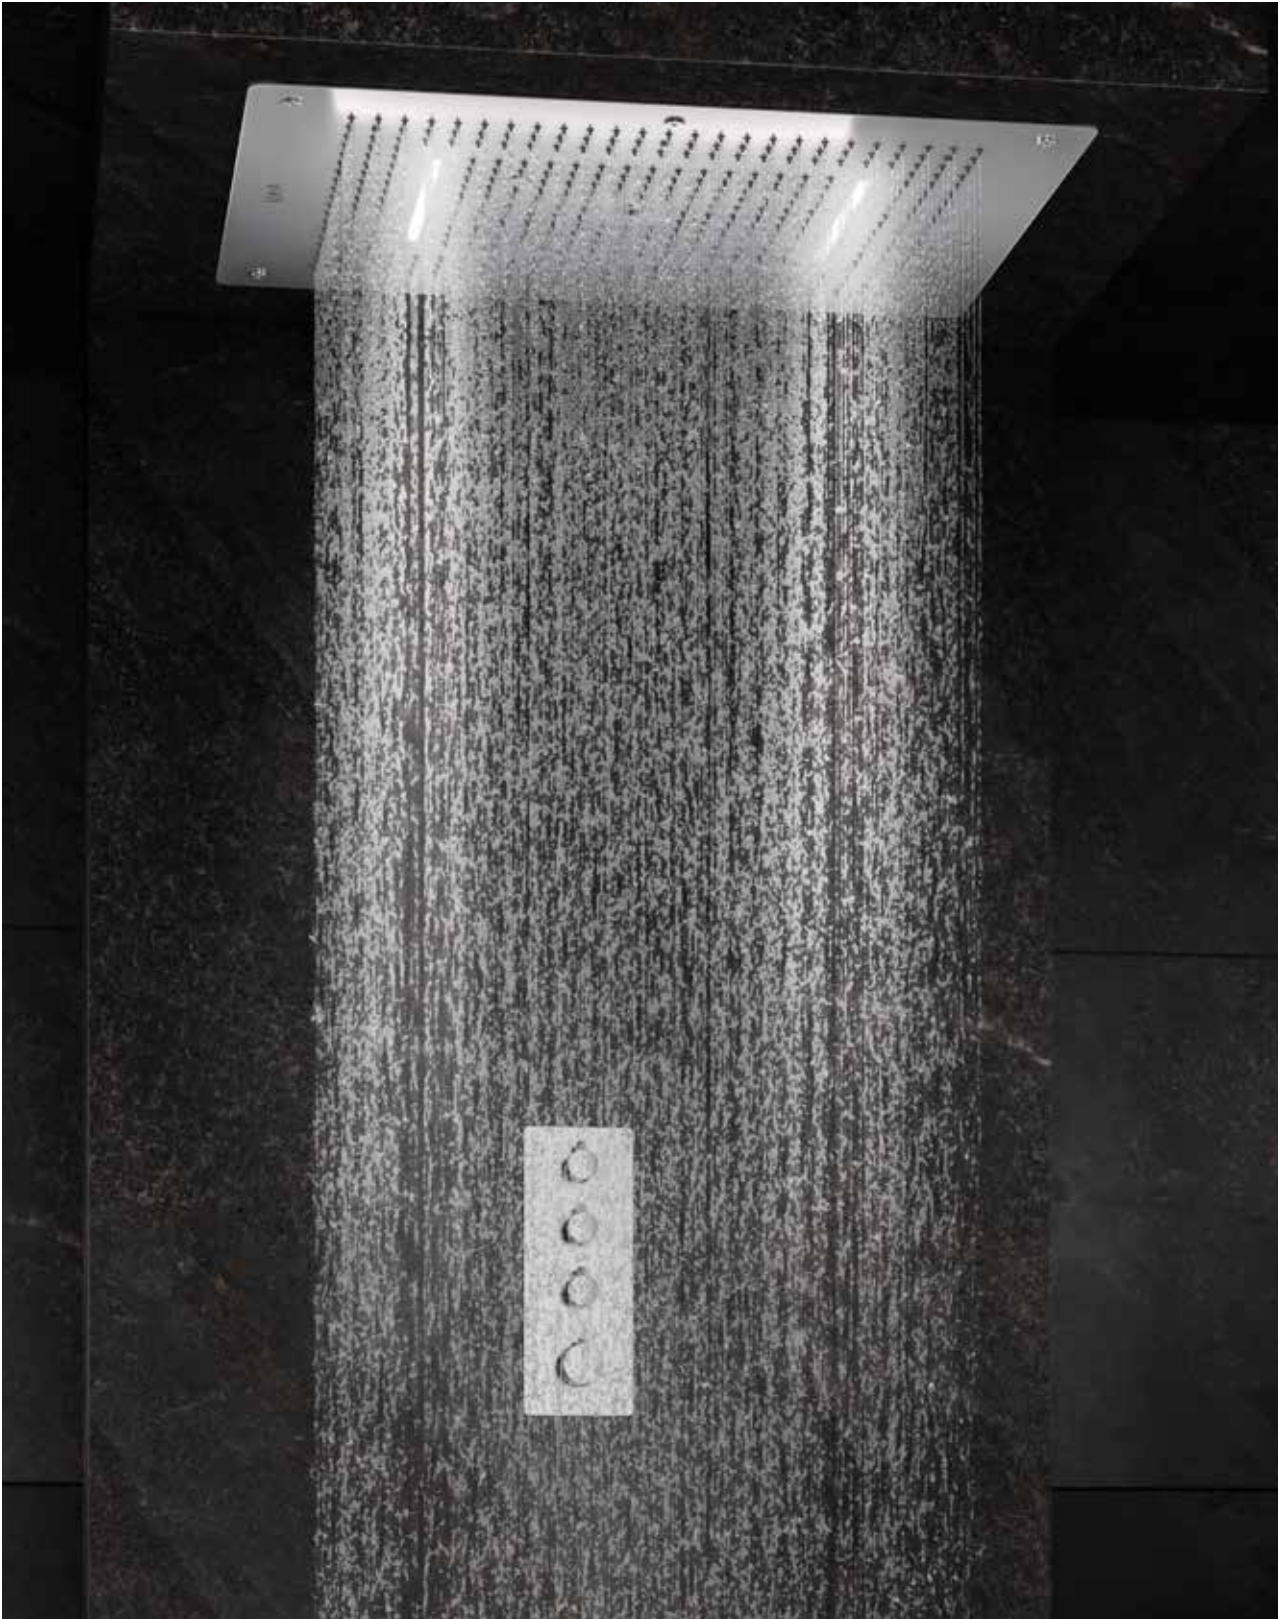

## A shower experience that purifies body and soul

Let your soul go with the flow as you physically relax under the sprays of water.

Invite the unparalleled atmosphere of the rainforests into your shower with **Aquarain** and **Aquarain XL**. You will feel rejuvenated as the water envelops your body with every drop.