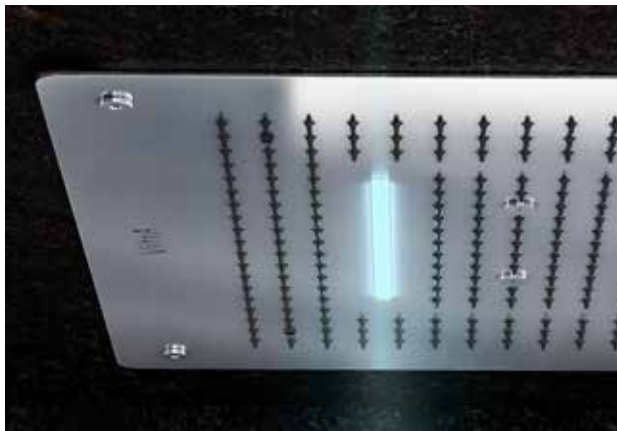

Indulge yourself in a multi-sensory experience and pamper your skin and soul with the intense, pressurized **Aquastream** flowing from a single source.

Aquarain

Aquarain XL

Aquastream

Aquamist

Waterfall

Chromotherapy