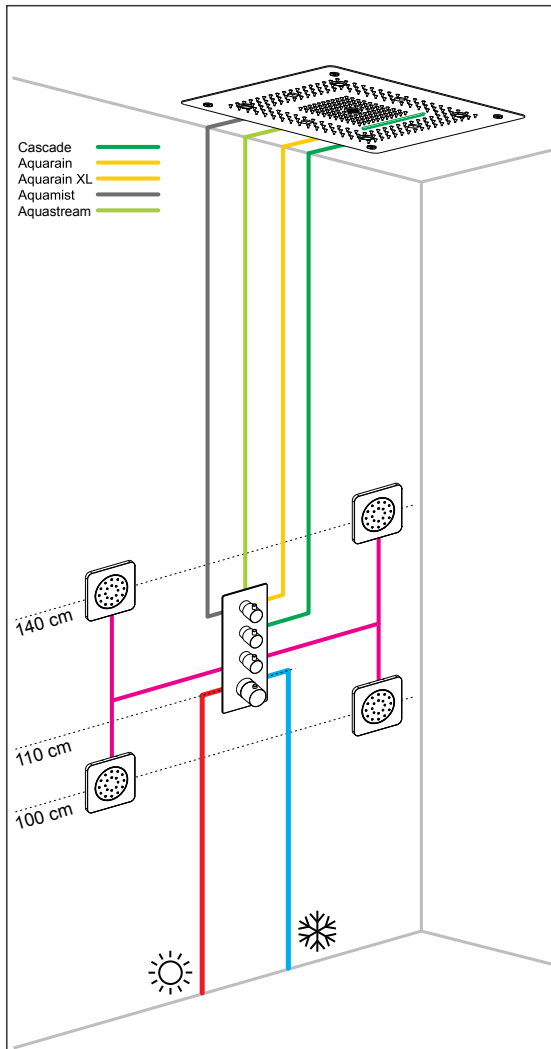

Possible configurations with Hiera showers