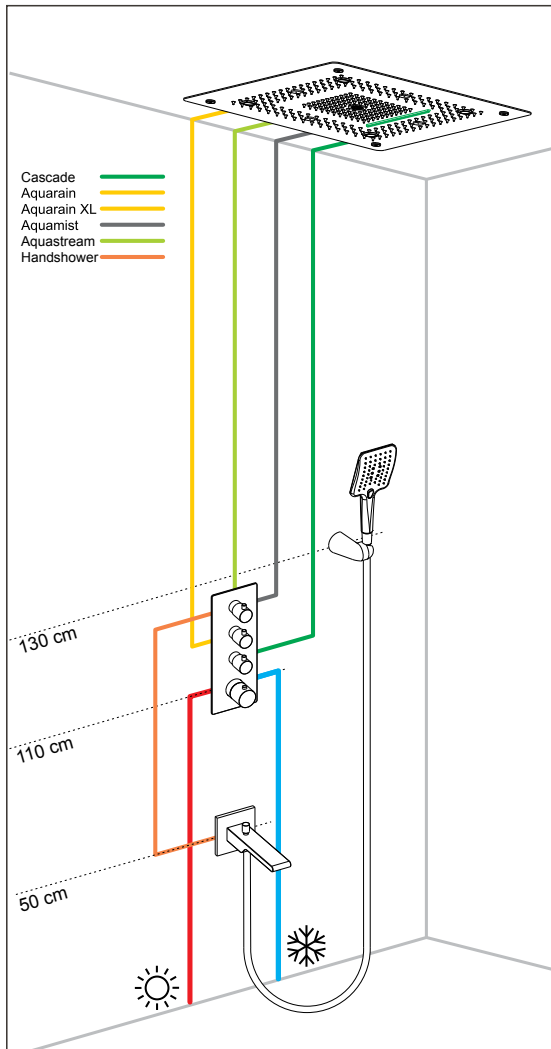

Possible configurations  
with Hierarchical showers

Possible configurations with Hiera showers

**5F head shower 500X500 mm**  
A45734

**5F head shower 600X800 mm**  
A45735

**High-flow thermostatic mixer & body**  
A47189EXP

## Possible configurations with Hiera showers

**5F head shower 500X500 mm**  
A45734

**5F head shower 600X800 mm**  
A45735

**High-flow thermostatic mixer & body**  
A47189EXP

**Shine Square 3F handshower set**  
A45629WSA