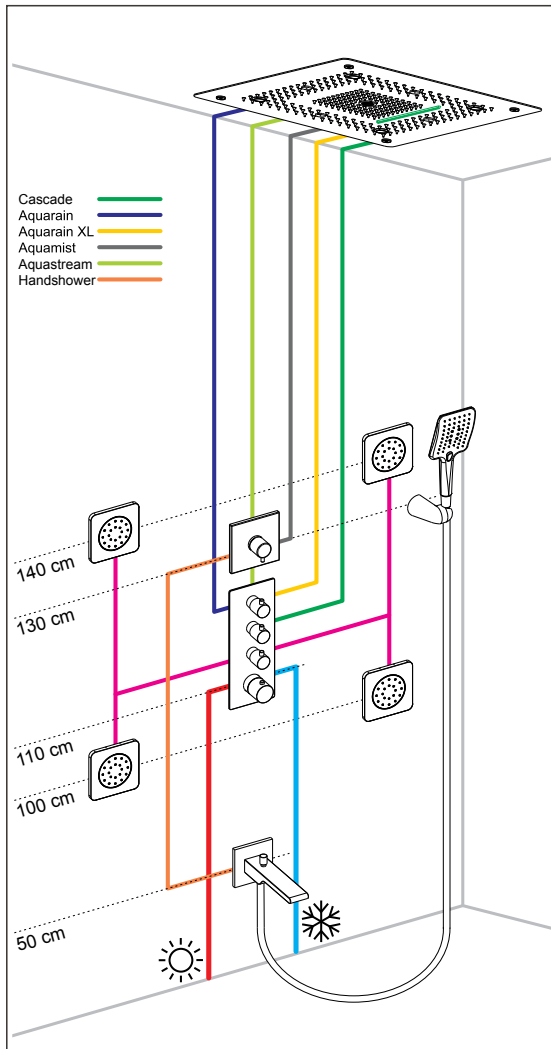

# Possible configurations with Hiera showers

**5F head shower 500X500 mm**  
A45734

**5F head shower 600X800 mm**  
A45735

**High-flow thermostatic mixer & body**  
A47189EXP

**Built-in body jets (4 pcs)**  
A45709

Possible configurations with Hiera showers

**5F head shower 500X500 mm**  
A45734

**5F head shower 600X800 mm**  
A45735

**High-flow thermostatic mixer & body**  
A47189EXP

**Shine Square 3F handshower set**  
A45629WSA