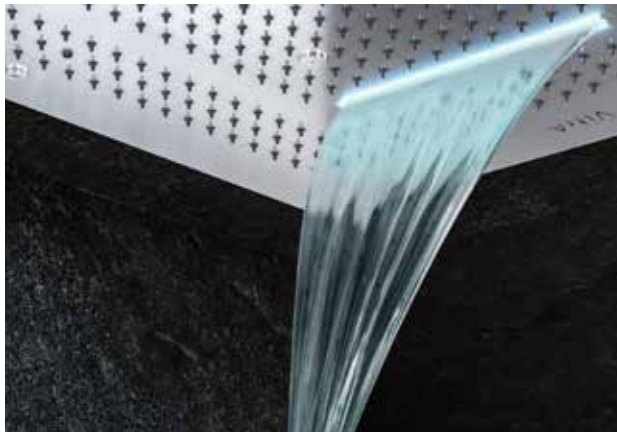

Indulge yourself in a multi-sensory experience and pamper your skin and soul with the intense, pressurized **Aquastream** flowing from a single source.

Aquarain

Aquarain XL

Aquastream

Aquamist

Waterfall

Chromotherapy

## A shower experience that reaches deep into your soul

Feel the water cascade down your body with the **waterfall** feature. Let your body and soul enjoy a purifying experience with the rejuvenating power of nature.