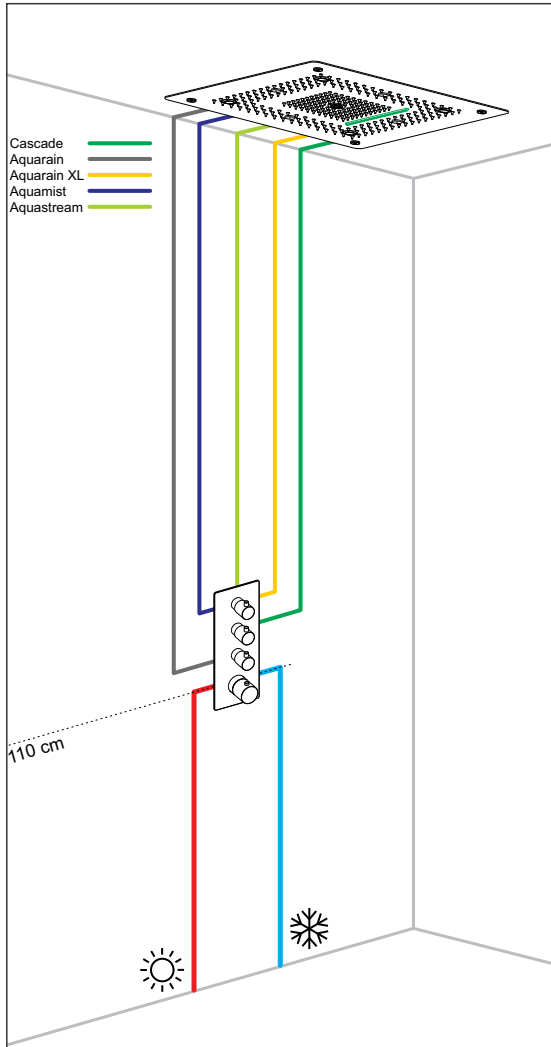

Possible configurations  
with Hierarchical showers

Possible configurations with Hiera showers

**5F head shower 500X500 mm**  
A45734

**5F head shower 600X800 mm**  
A45735

**High-flow thermostatic mixer & body**  
A47189EXP