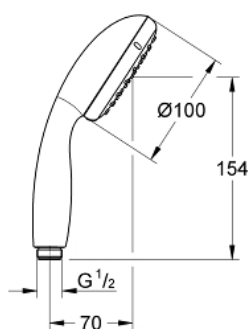

27 940 000 VITALIO START 100 HAND SHOWER 1 SPRAY

TOOTE KIRJELDUS

- Värvus: chrome
- Rain
- GROHE Water Saving 5.7 l/min. flow limiter
- GROHE DreamSpray perfect spray pattern
- GROHE Long-Life Shine durable sparkling sheen
- SpeedClean anti-lime system
- Inner WaterGuide for a longer life
- ShockProof silicone ring prevents damages caused by shower falling
- suitable for instantaneous heater
- universal mounting system, fitting all standard shower hoses
- 5 color packaging

Pure Freude
an Wasser

27 940 000 VITALIO START 100 HAND SHOWER 1 SPRAY

VARUOSAD, aprill 2012 – nüüd

1: Dirt strainer (Tellimuse number 0700200M)