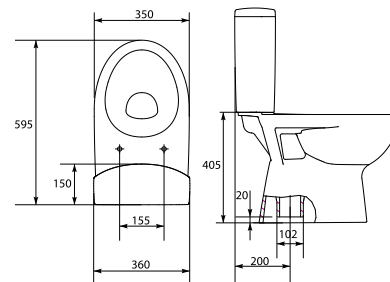

Weight [kg]	31
Number of pieces on a pallet	12
Pallet weight [kg]	435,4