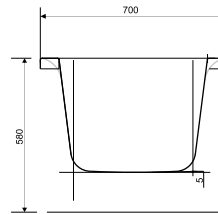

Depth [cm]	Height of front/side casing [cm]	Volume before overflowing [l]	Weight [kg]	No. of pieces on a pallet	Pallet's weight [kg]
Bathtub	43,5		165	16	18	303
Front casing		56		3,5	15	69,5
Side casing		56		1,7	25	54,5