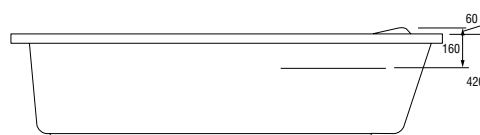

Depth [cm]	Height of front/side casing [cm]	Volume before overflowing [l]	Weight [kg]	No. of pieces on a pallet	Pallet's weight [kg]
Bathtub	42		190	21	18	395
Front casing		58		5,1	15	92
Side casing		58		2,6	25	80