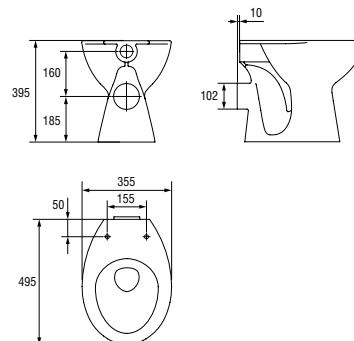

CERAMICS

K08-011
PRESIDENT pedestal
Dimensions: 17×17 cm

| | |
|------------------------------|-----|
| Weight [kg] | 8,1 |
| Number of pieces on a pallet | 30 |
| Pallet weight [kg] | 282 |

K08-012
PRESIDENT semi-pedestal
Dimensions: 27×27,5 cm

| | |
|------------------------------|-----|
| Weight [kg] | 6,6 |
| Number of pieces on a pallet | 30 |
| Pallet weight [kg] | 252 |

K08-027
PRESIDENT wall hung bowl
Dimensions: 35,5×52,5 cm
Horizontal outflow.

K08-014
PRESIDENT 10 stand bowl
Dimensions: 35,5×49,5 cm
Horizontal outflow.

To be completed with PRESIDENT duroplast, antibacterial toilet seat (K98-0021) or PRESIDENT polypropylene, antibacterial toilet seat (K98-0028).

| | |
|------------------------------|------|
| Weight [kg] | 14,8 |
| Number of pieces on a pallet | 20 |
| Pallet weight [kg] | 328 |

K08-015

PRESIDENT 20 stand bowl

Dimensions: 36,5x57 cm

Vertical outflow.