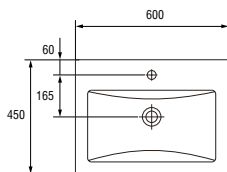

Weight [kg]	14
Number of pieces on a pallet	18
Pallet weight [kg]	218