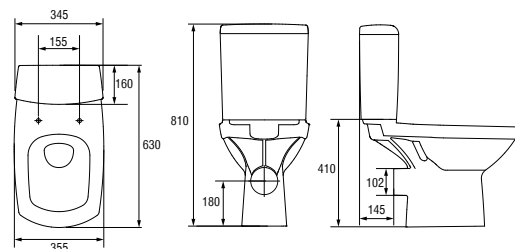

Weight [kg]	28,3
Number of pieces on a pallet	12
Pallet weight [kg]	440.2