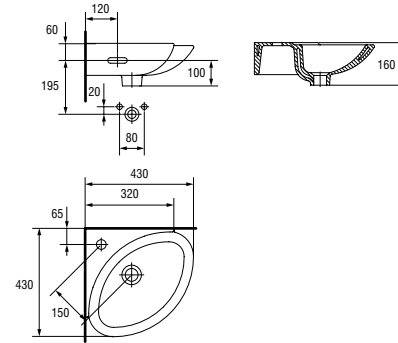

| | |
|------------------------------|-------|
| Weight [kg] | 6,3 |
| Number of pieces on a pallet | 32 |
| Pallet weight [kg] | 242,2 |

K11-0016

TETA 40 washbasin

Dimensions: 43×43 cm

With hole for mixer.