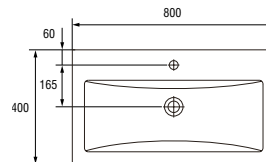

Weight [kg]	18.8
Number of pieces on a pallet	10
Pallet weight [kg]	192