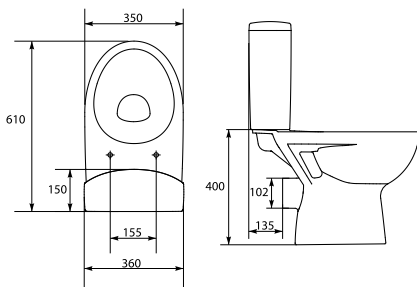

Dimensions: 35,5×63 cm

Universal bowl.

Side water inlet (010) or bottom water inlet (011).

3/6 l function.

| | |
|------------------------------|-------|
| Weight [kg] | 28,3 |
| Number of pieces on a pallet | 12 |
| Pallet weight [kg] | 446,2 |

CERAMICS

K27-008
PARVA semi-pedestal
 Dimensions: 30,5 x 19 x 32,5 cm

| | |
|------------------------------|-----|
| Weight [kg] | 6,5 |
| Number of pieces on a pallet | 36 |
| Pallet weight [kg] | 319 |

K27-026
PARVA pedestal
 Dimensions: 18 x 19 x 71,5 cm

| | |
|------------------------------|-----|
| Weight [kg] | 9,7 |
| Number of pieces on a pallet | 30 |
| Pallet weight [kg] | 370 |

010-K27-002; 011-K27-027
PARVA WC compact set with duroplast, slow-close toilet seat
 Dimensions 61 x 35 x 78
 Side (010) or bottom (011) water inlet.
 Horizontal outlet.