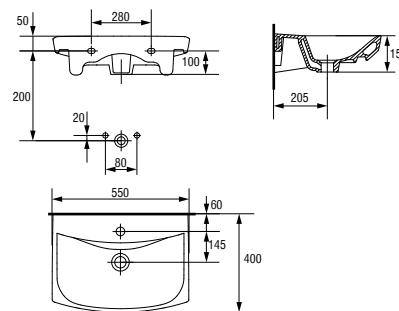

Weight [kg]	12
Number of pieces on a pallet	24
Pallet weight [kg]	333.4