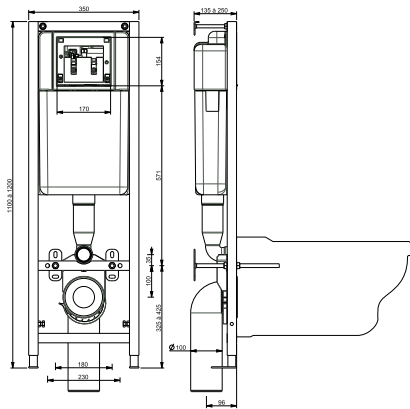

TARGET L
 flush button
 Width: 35 cm

TARGET SQUARE
 Width: 20 cm

TARGET S
 flush button
 Width: 35 cm

TARGET SEGMENT
 Width: 20 cm

K97-063

Concealed cistern frame for washbasins

Width: 40 cm

Adjustable height: 112-137 cm