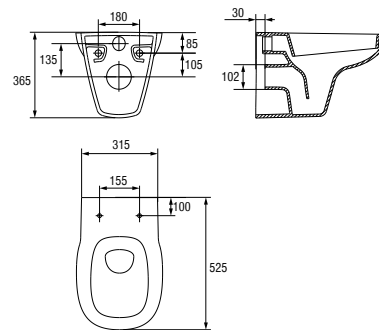

Dimensions: 35,5×63 cm

Universal bowl.

Side water inlet (010) or bottom water inlet (011).

3/6 l function.

| | |
|------------------------------|-------|
| Weight [kg] | 28,3 |
| Number of pieces on a pallet | 12 |
| Pallet weight [kg] | 446,2 |

K30-004

FACILE 60 washbasin

Dimensions: 60x41 cm

With hole for mixer.

Assembly with a semi-pedestal or on a LIMA or IBU cabinet.

| | |
|------------------------------|-------|
| Weight [kg] | 14,5 |
| Number of pieces on a pallet | 30 |
| Pallet weight [kg] | 508,5 |

K30-011
FACILE semi-pedestal
 Dimensions: 18×29,5 cm

| | |
|------------------------------|-------|
| Weight [kg] | 6,5 |
| Number of pieces on a pallet | 42 |
| Pallet weight [kg] | 301,8 |

K30-010
FACILE wall hung bowl
 Dimensions: 31,5×52,5 cm
 To be completed with FACILE duroplast, antibacterial toilet seat (K98-0066) or FACILE slow-close, duroplast, antibacterial, easy-off toilet seat (K98-0067).