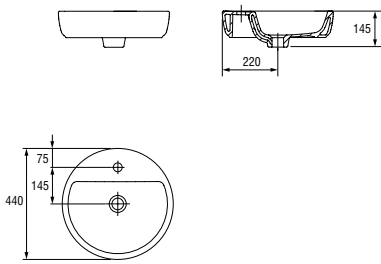

Easy to keep clean

CERAMICS

K11-0094

CASPIA RING 44 washbasin

Dimensions: 44×44 cm

With hole for mixer.

Assembly on a countertop.

Assembly on a LAREDO cabinet.