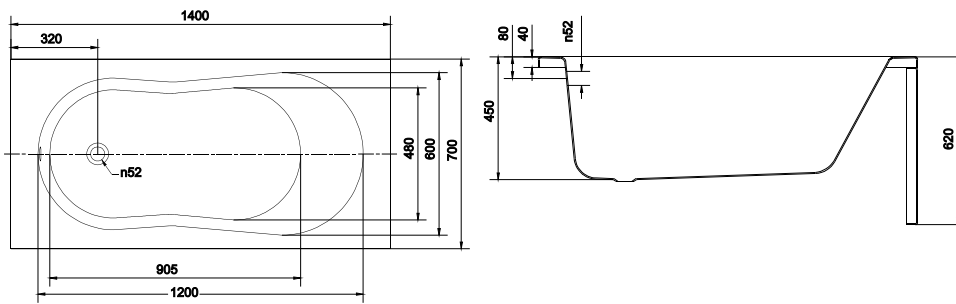

S301-026

NIKE 140 rectangular bathtub

Dimensions: 140 × 70 cm

Also available with front casing 140 (S401-027) and side casing (S401-031).

	Depth [cm]	Height of front/side casing [cm]	Volume before overflowing [l]	Weight [kg]	No. of pieces on a pallet	Pallet's weight [kg]
Bathtub	45		165	17,1	18	322
Front casing		58		4,3	15	79,5
Side casing		58		2,6	25	75