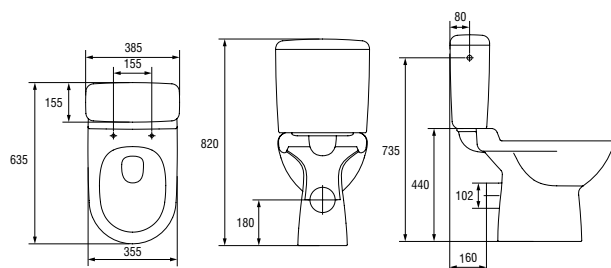

K10-007

OLIMPIA pedestal

Dimensions: 16×16 cm

| | |
|------------------------------|------|
| Weight [kg] | 10,6 |
| Number of pieces on a pallet | 30 |
| Pallet weight [kg] | 367 |

K10-006

OLIMPIA semi-pedestal

Dimensions: 20×29,5 cm

| | |
|------------------------------|-------|
| Weight [kg] | 7,6 |
| Number of pieces on a pallet | 32 |
| Pallet weight [kg] | 277,4 |

K10-010

OLIMPIA wall hung bidet

Dimensions: 37×53 cm
With hole for mixer.

| | |
|------------------------------|------|
| Weight [kg] | 15,3 |
| Number of pieces on a pallet | 16 |
| Pallet weight [kg] | 287 |

K10-009
OLIMPIA stand bidet
Dimensions: 36,5x57 cm
With hole for mixer.

K02-021

IRYDA WC compact

Dimensions: 38,5x63,5 cm
Horizontal outflow.

Side water inlet.

3/6 l function.

To be completed with IRYDA duroplast, antibacterial toilet seat (K98-0012) or IRYDA slow-close, duroplast, antibacterial, easy-off toilet seat (K98-0070).