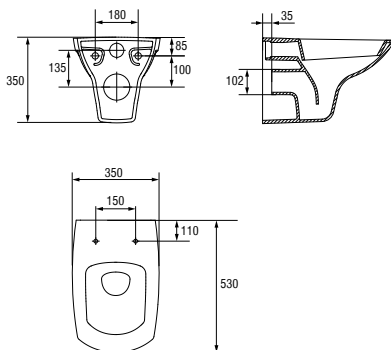

Weight [kg]	15,5
Number of pieces on a pallet	18
Pallet weight [kg]	319