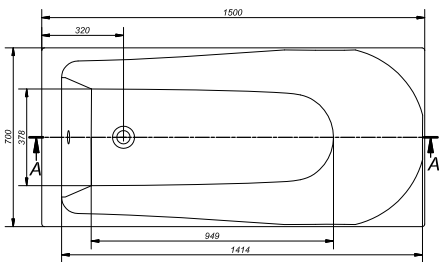

Depth [cm]	Height of front/side casing [cm]	Volume before overflowing [l]	Weight [kg]	No. of pieces on a pallet	Pallet's weight [kg]
Bathtub	42		162	17,6	18	331,8
Front casing		5,8		3,75	15	73,25
Side casing		5,8		1,8	25	57