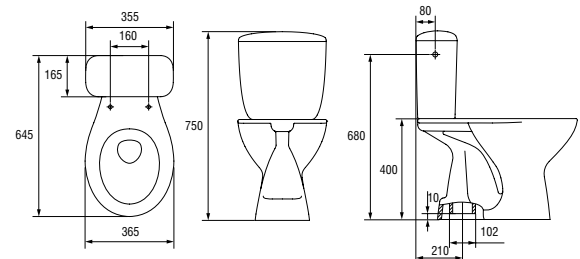

| | |
|------------------------------|------|
| Weight [kg] | 14,8 |
| Number of pieces on a pallet | 20 |
| Pallet weight [kg] | 328 |

K08-015

PRESIDENT 20 stand bowl

Dimensions: 36,5x57 cm

Vertical outflow.

PRESIDENT WC compact set with PRESIDENT polypropylene, antibacterial toilet seat

Dimensions: 37,5x64,5 cm

Horizontal (K08-028) or vertical (K08-029) bowl.

3/6 l function.

Side water inlet.

K08-038, K08-039

PRESIDENT WC compact set with PRESIDENT duroplast, antibacterial toilet seat

Dimensions: 36,5x64,5 cm

Horizontal (K08-038)

or vertical (K08-039) bowl.

3/6 l function.

Side water inlet.

| | | |
|------------------------------|------|------|
| Weight [kg] | bowl | 27,5 |
| | tank | 9,8 |
| Number of pieces on a pallet | bowl | 12 |
| | tank | 48 |
| Pallet weight [kg] | bowl | 421 |
| | tank | 491 |

Dimensions: 35,5×65,5 cm

Horizontal bowl.

Side water inlet.

3/6 l function.

| | |
|------------------------------|-------|
| Weight [kg] | 27,7 |
| Number of pieces on a pallet | 12 |
| Pallet weight [kg] | 423,4 |