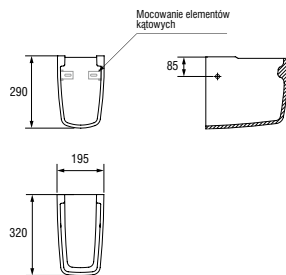

K02-007

IRYDA pedestal

Dimensions: 16×17,5 cm

| | |
|------------------------------|------|
| Weight [kg] | 10,8 |
| Number of pieces on a pallet | 35 |
| Pallet weight [kg] | 420 |

K02-008

IRYDA semi-pedestal

Dimensions: 19,5×32 cm

| | |
|------------------------------|-------|
| Weight [kg] | 7,1 |
| Number of pieces on a pallet | 36 |
| Pallet weight [kg] | 309,6 |

K02-016

IRYDA wall hung bidet

Dimensions: 36,5×53,5 cm