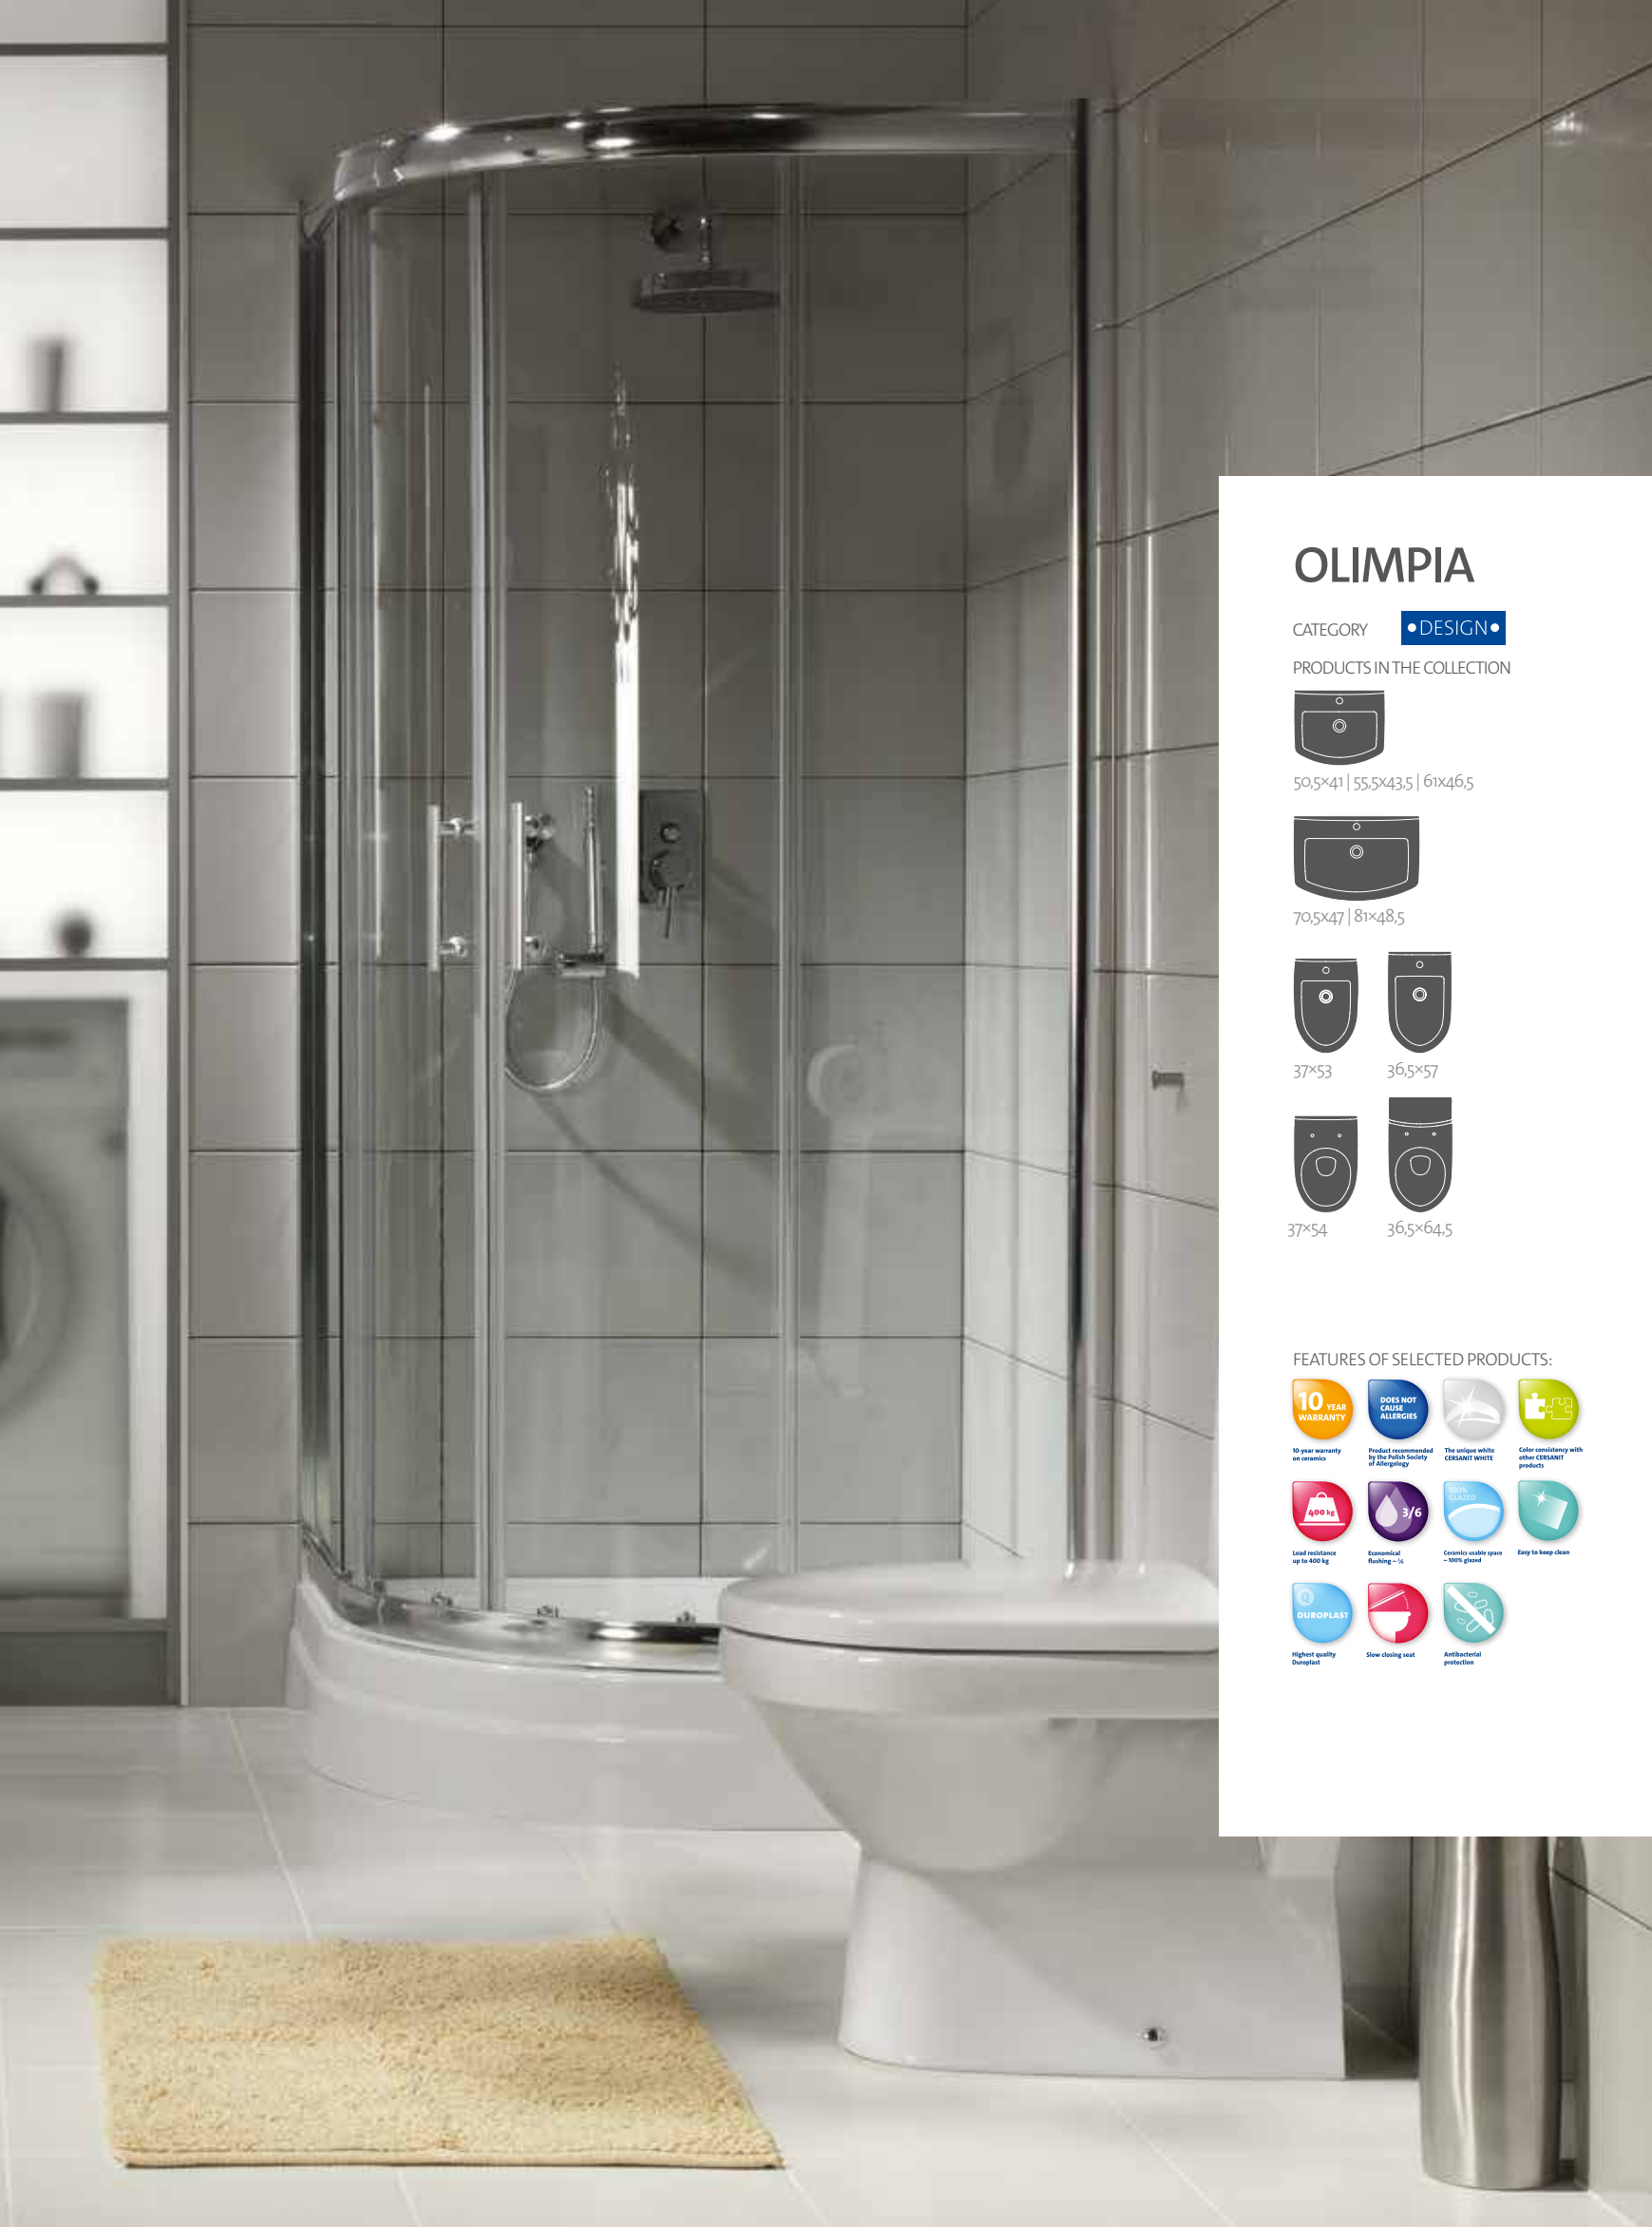

OLIMPIA

CATEGORY **DESIGN**

PRODUCTS IN THE COLLECTION

50,5×41 | 55,5×43,5 | 61×46,5

70,5×47 | 81×48,5

37×53

36,5×57

37×54

36,5×64,5

FEATURES OF SELECTED PRODUCTS:

10 year warranty on ceramic

The unique white CERAMIT WHITE

Load resistance up to 400 kg

Economical flushing - 3/6

100% GLAZED

Easy to keep clean

Highest quality Duoplast

Slow closing seat

Antibacterial protection