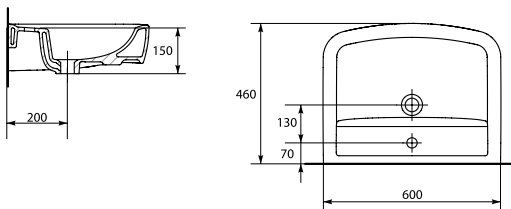

Weight [kg]	16
Number of pieces on a pallet	15
Pallet weight [kg]	280