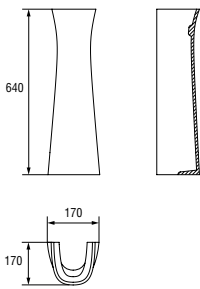

O - K08-010, Ø - K08-009

PRESIDENT 60 washbasin

Dimensions: 60,5×48,5 cm
With or without hole for mixer.
Assembly with a pedestal or semi-pedestal.

| | |
|------------------------------|-------|
| Weight [kg] | 13,9 |
| Number of pieces on a pallet | 24 |
| Pallet weight [kg] | 425,7 |

CERAMICS

K08-011
PRESIDENT pedestal
Dimensions: 17×17 cm

| | |
|------------------------------|-----|
| Weight [kg] | 8,1 |
| Number of pieces on a pallet | 30 |
| Pallet weight [kg] | 282 |

K08-012
PRESIDENT semi-pedestal
Dimensions: 27×27,5 cm