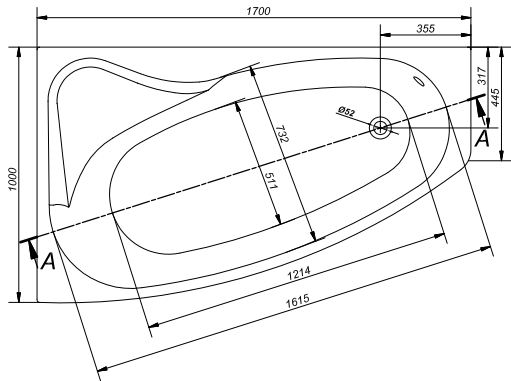

Left side version

SICILIA 170 asymmetric bathtub right/left

Dimensions: 170x100 cm

Also available with SICILIA 170 front casing right/left (S401-087).