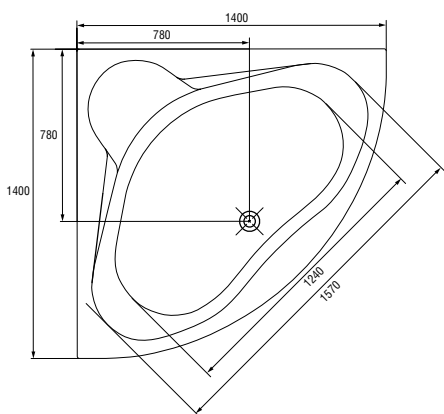

S301-038
VENUS 140 symmetric bathtub
Dimensions: 140×140 cm
Also available with VENUS 140 front casing (S401-040).

	Depth [cm]	Height of front/side casing [cm]	Volume before overflowing [l]	Weight [kg]	No. of pieces on a pallet	Pallet's weight [kg]
Bathtub	46		285	24,7	18	460
Front casing		55		5,6	15	100