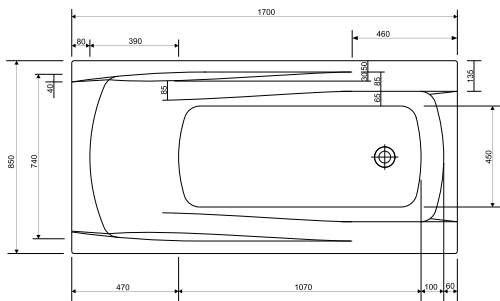

S301-128

ZEN 170 rectangular bathtub

Dimensions: 170 × 85 cm

Also available with front casing 170 (S401-046) and ZEN side casing (S401-100).