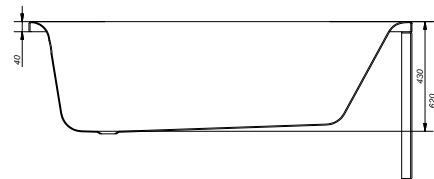

Depth [cm]	Height of front/side casing [cm]	Volume before overflowing [l]	Weight [kg]	No. of pieces on a pallet	Pallet's weight [kg]
Bathtub	43		160	17,5	18	330
Front casing		58		3,75	15	73,25
Side casing		58		1,8	25	57