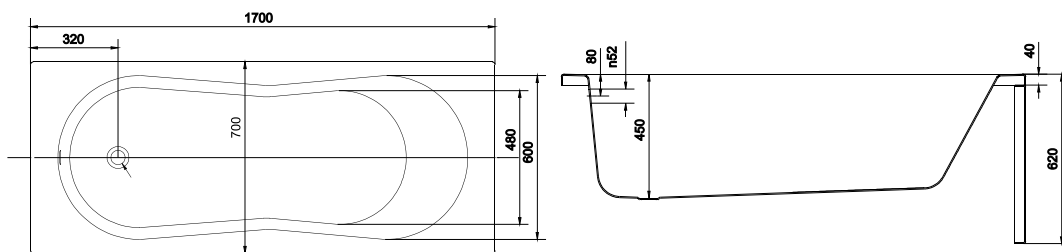

NIKE 170 rectangular bathtub

Dimensions: 170 × 70 cm

Also available with front casing 170 (S401-030) and side casing (S401-031).