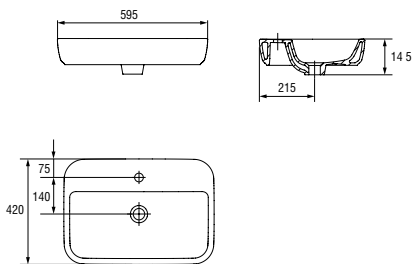

Weight [kg]	12,2
Number of pieces on a pallet	21
Pallet weight [kg]	308,2