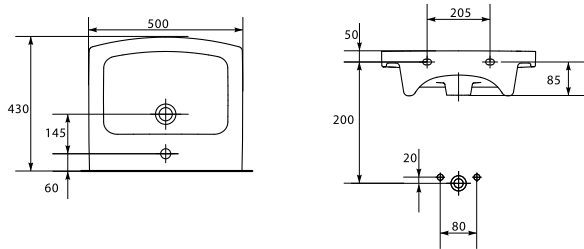

K102-012

EASY 50 washbasin

Dimensions: 50 x 43 cm
Clean Pro coating. With hole for mixer.
To be assembled with pedestal IRYDA,
semi-pedestal CARINA or EASY cabinet.

| | |
|------------------------------|------|
| Weight [kg] | 11,7 |
| Number of pieces on a pallet | 30 |
| Pallet weight [kg] | 403 |