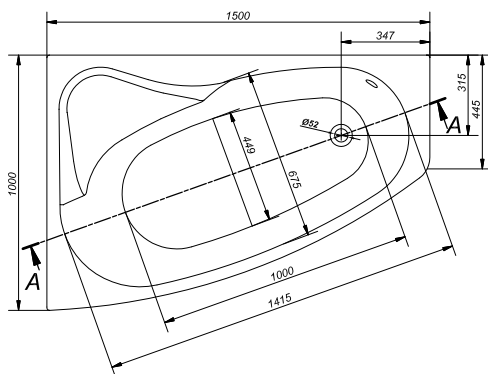

RIGHT - S301-096, LEFT - S301-095

SICILIA 150 asymmetric bathtub right/left

Dimensions: 150x100 cm

Also available with SICILIA 150 front casing right/left (s401-086).