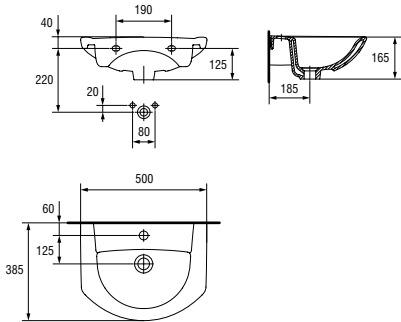

K04-006

LIBRA 50 washbasin

Dimensions: 50x38,5 cm

With hole for mixer.

Assembly on BIANCO, ALPINA, DAHLIA, MOCCA, OLIVIA cabinets.

Weight [kg]	9,9
Number of pieces on a pallet	30
Pallet weight [kg]	355,5