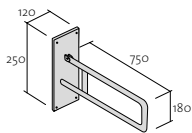

Weight [kg]	25,5
Number of pieces on a pallet	100
Pallet weight [kg]	338