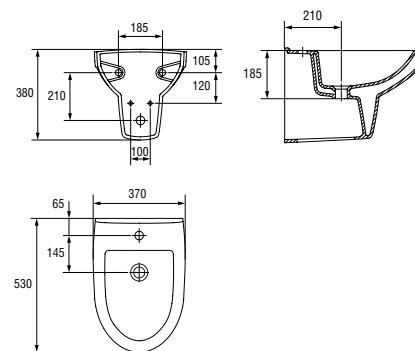

K10-007

OLIMPIA pedestal

Dimensions: 16×16 cm

| | |
|------------------------------|------|
| Weight [kg] | 10,6 |
| Number of pieces on a pallet | 30 |
| Pallet weight [kg] | 367 |

K10-006

OLIMPIA semi-pedestal

Dimensions: 20×29,5 cm

| | |
|------------------------------|-------|
| Weight [kg] | 7,6 |
| Number of pieces on a pallet | 32 |
| Pallet weight [kg] | 277,4 |

K10-010

OLIMPIA wall hung bidet

Dimensions: 37×53 cm
With hole for mixer.

| | |
|------------------------------|------|
| Weight [kg] | 15,3 |
| Number of pieces on a pallet | 16 |
| Pallet weight [kg] | 287 |

K10-009
OLIMPIA stand bidet
Dimensions: 36,5x57 cm
With hole for mixer.

| | |
|------------------------------|-------|
| Weight [kg] | 18,6 |
| Number of pieces on a pallet | 16 |
| Pallet weight [kg] | 321,4 |

K10-008
OLIMPIA wall hung bowl
Dimensions: 37x54 cm
Horizontal outflow.
To be completed with OLIMPIA duroplast, antibacterial toilet seat (K98-0010)
or OLIMPIA duroplast, slow-close, antibacterial toilet seat (K98-0011).