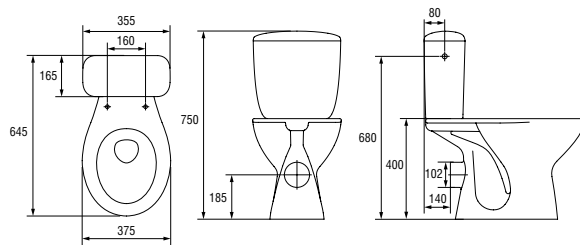

PRESIDENT WC compact set with PRESIDENT polypropylene, antibacterial toilet seat

Dimensions: 37,5x64,5 cm

Horizontal (K08-028) or vertical (K08-029) bowl.

3/6 l function.

Side water inlet.

K08-038, K08-039

PRESIDENT WC compact set with PRESIDENT duroplast, antibacterial toilet seat

Dimensions: 36,5x64,5 cm

Horizontal (K08-038)

or vertical (K08-039) bowl.

3/6 l function.

Side water inlet.

| | | |
|------------------------------|------|------|
| Weight [kg] | bowl | 27,5 |
| | tank | 9,8 |
| Number of pieces on a pallet | bowl | 12 |
| | tank | 48 |
| Pallet weight [kg] | bowl | 421 |
| | tank | 491 |