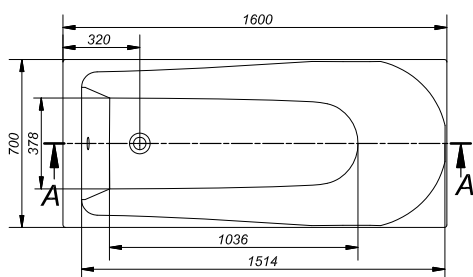

Depth [cm]	Height of front/side casing [cm]	Volume before overflowing [l]	Weight [kg]	No. of pieces on a pallet	Pallet's weight [kg]
Bathtub	42		174,5	17,8	18	337,4
Front casing		58		4,15	15	82,25
Side casing		58		1,8	25	57