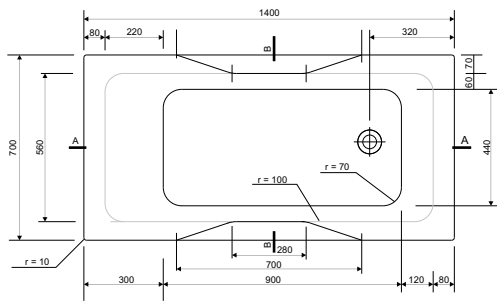

Depth [cm]	Height of front/side casing [cm]	Volume before overflowing [l]	Weight [kg]	No. of pieces on a pallet	Pallet's weight [kg]
Bathtub	43,5		165	16	18	303
Front casing		56		3,5	15	69,5
Side casing		56		1,7	25	54,5