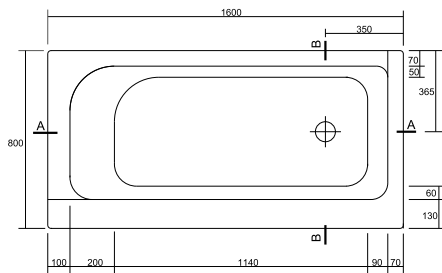

SMART 160 rectangular bathtub right (S301-118)/left (S301-119)

Dimensions: 160x80 cm

Also available with SMART 160 front casing grey (S568-025)/white (S568-024) and SMART side casing (S568-028).