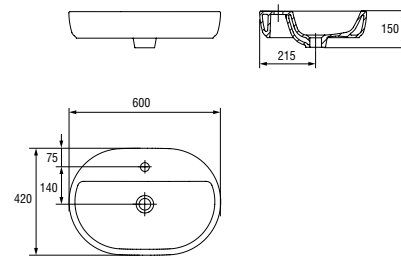

Weight [kg]	12,5
Number of pieces on a pallet	21
Pallet weight [kg]	287,2