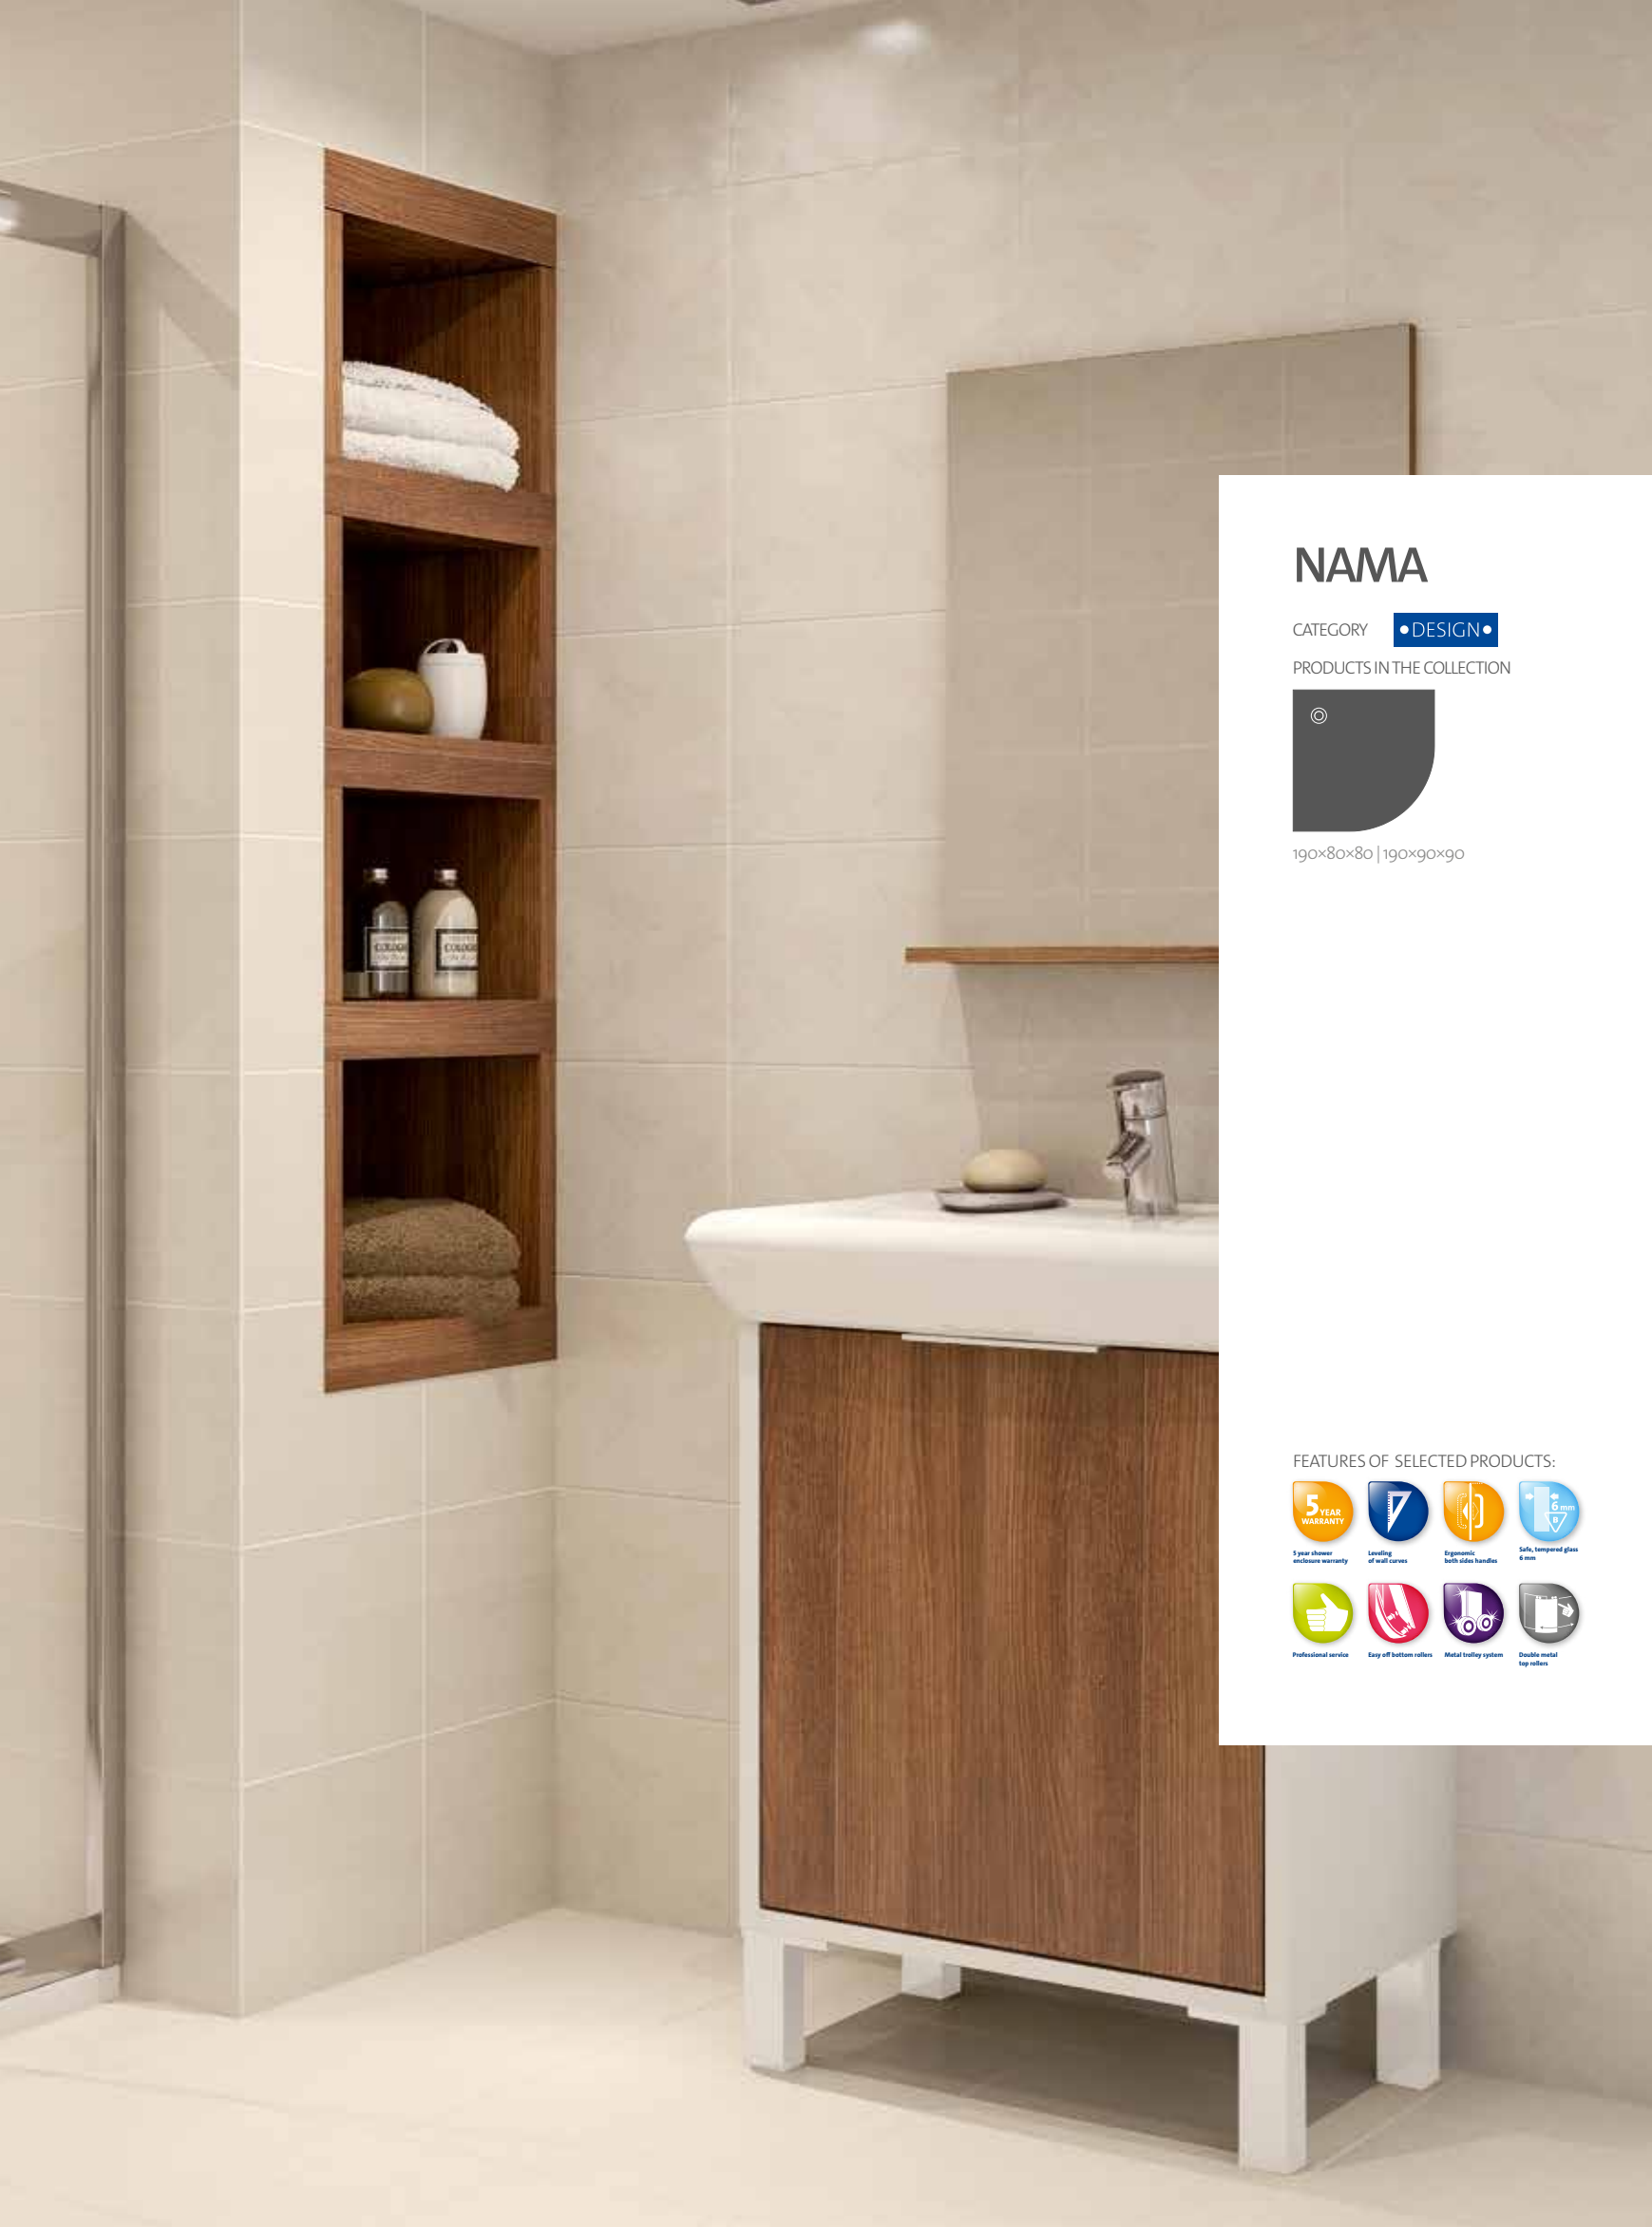

NAMA

CATEGORY **DESIGN**

PRODUCTS IN THE COLLECTION

190x80x80 | 190x90x90

FEATURES OF SELECTED PRODUCTS:

5 year shower enclosure warranty

Leveling of wall curves

Ergonomic both side handles