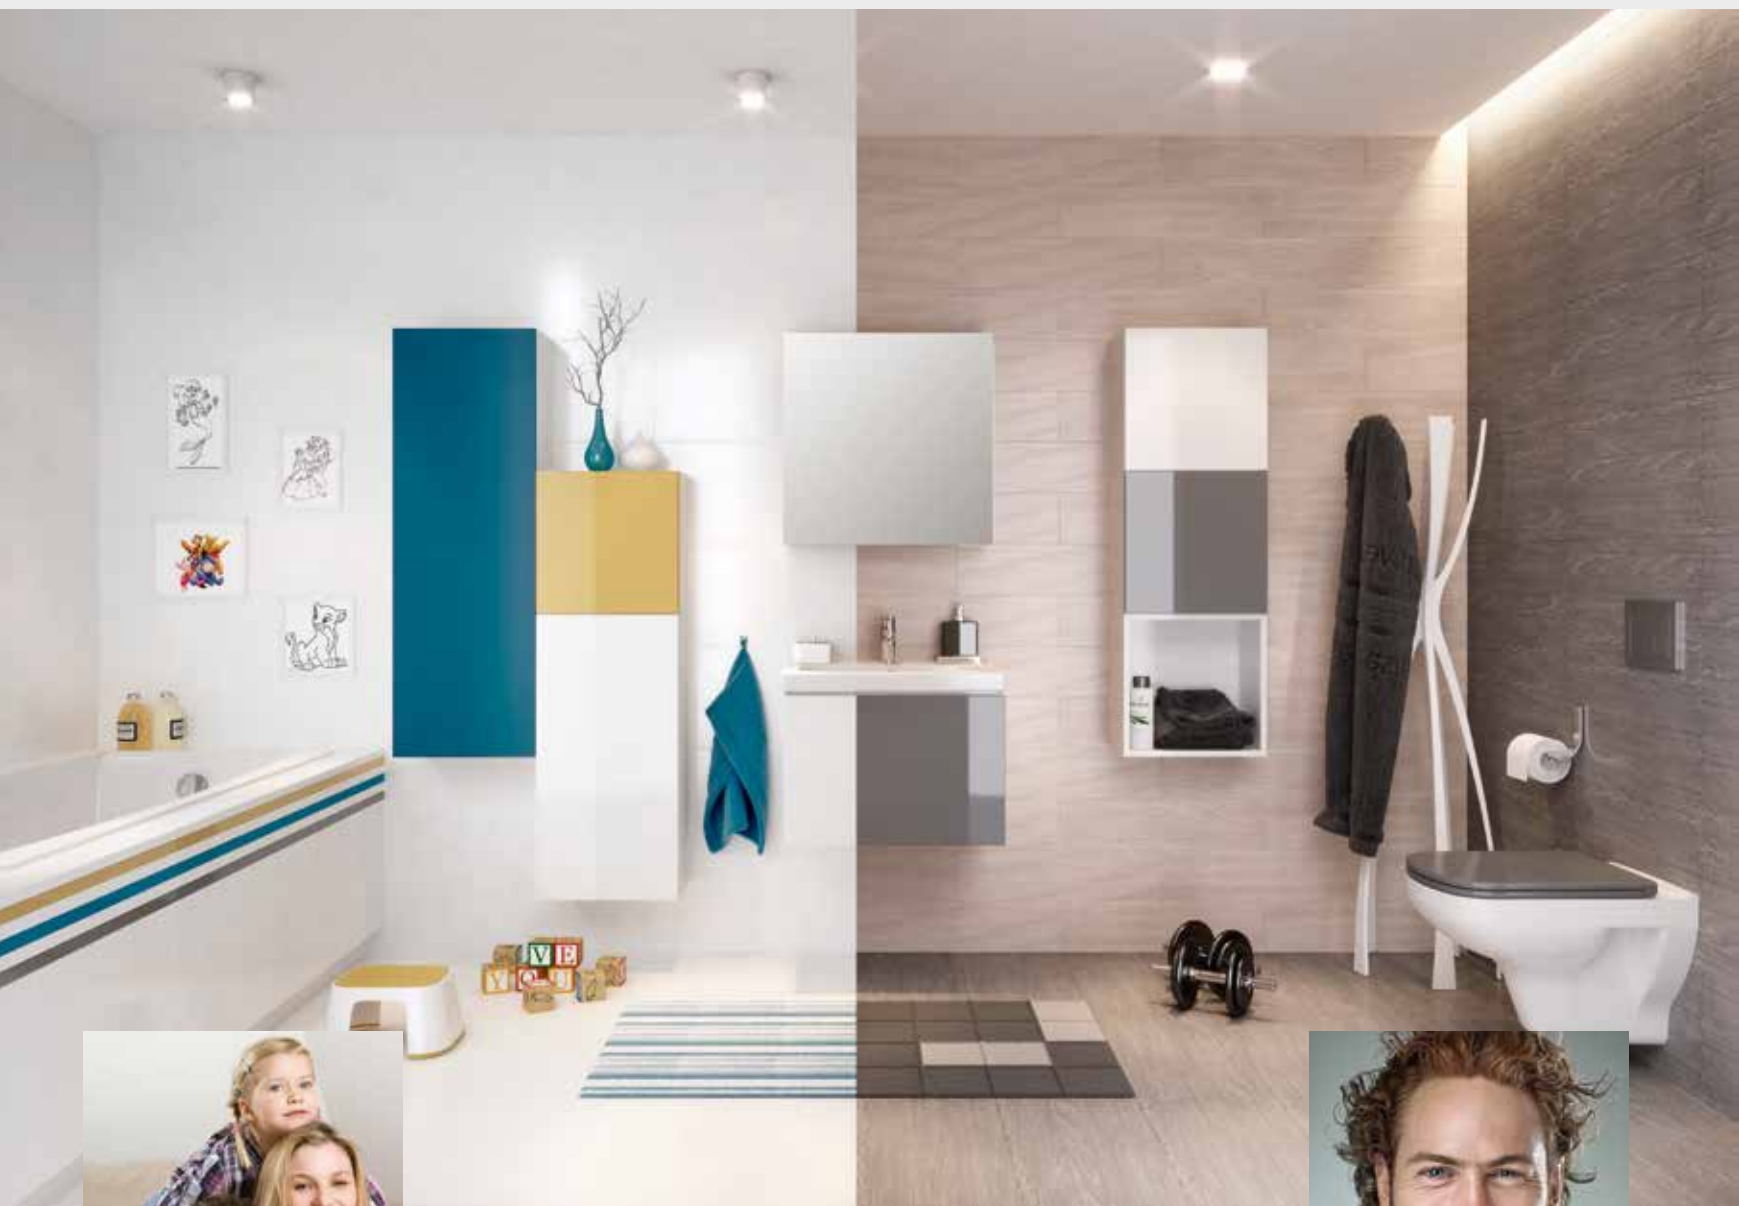

NANO Colours universal
wall-hung cabinet,
lime front

NANO Colours universal
wall-hung cabinet,
grey front

NANO BATHTUBS

NANO asymmetric bathtub right/left,
available sizes: 140, 150

Cersanit knows that every bathroom is a unique and personal place. With **Cersanit Colour collection**, you can decorate your bathroom to suit your individual needs and taste. Create unique interior design compositions by choosing among various forms and four harmonious furniture colours and combining them with new and elegant bathroom ceramics. All elements from the line are designed to match, so you can mix and arrange them to reflect your own decoration ideas. Add a personal touch to your bathroom with the new **Cersanit Colour line**.