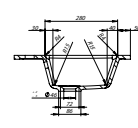

Weight [kg]	13,1
Number of pieces on a pallet	15
Pallet weight [kg]	196,5w