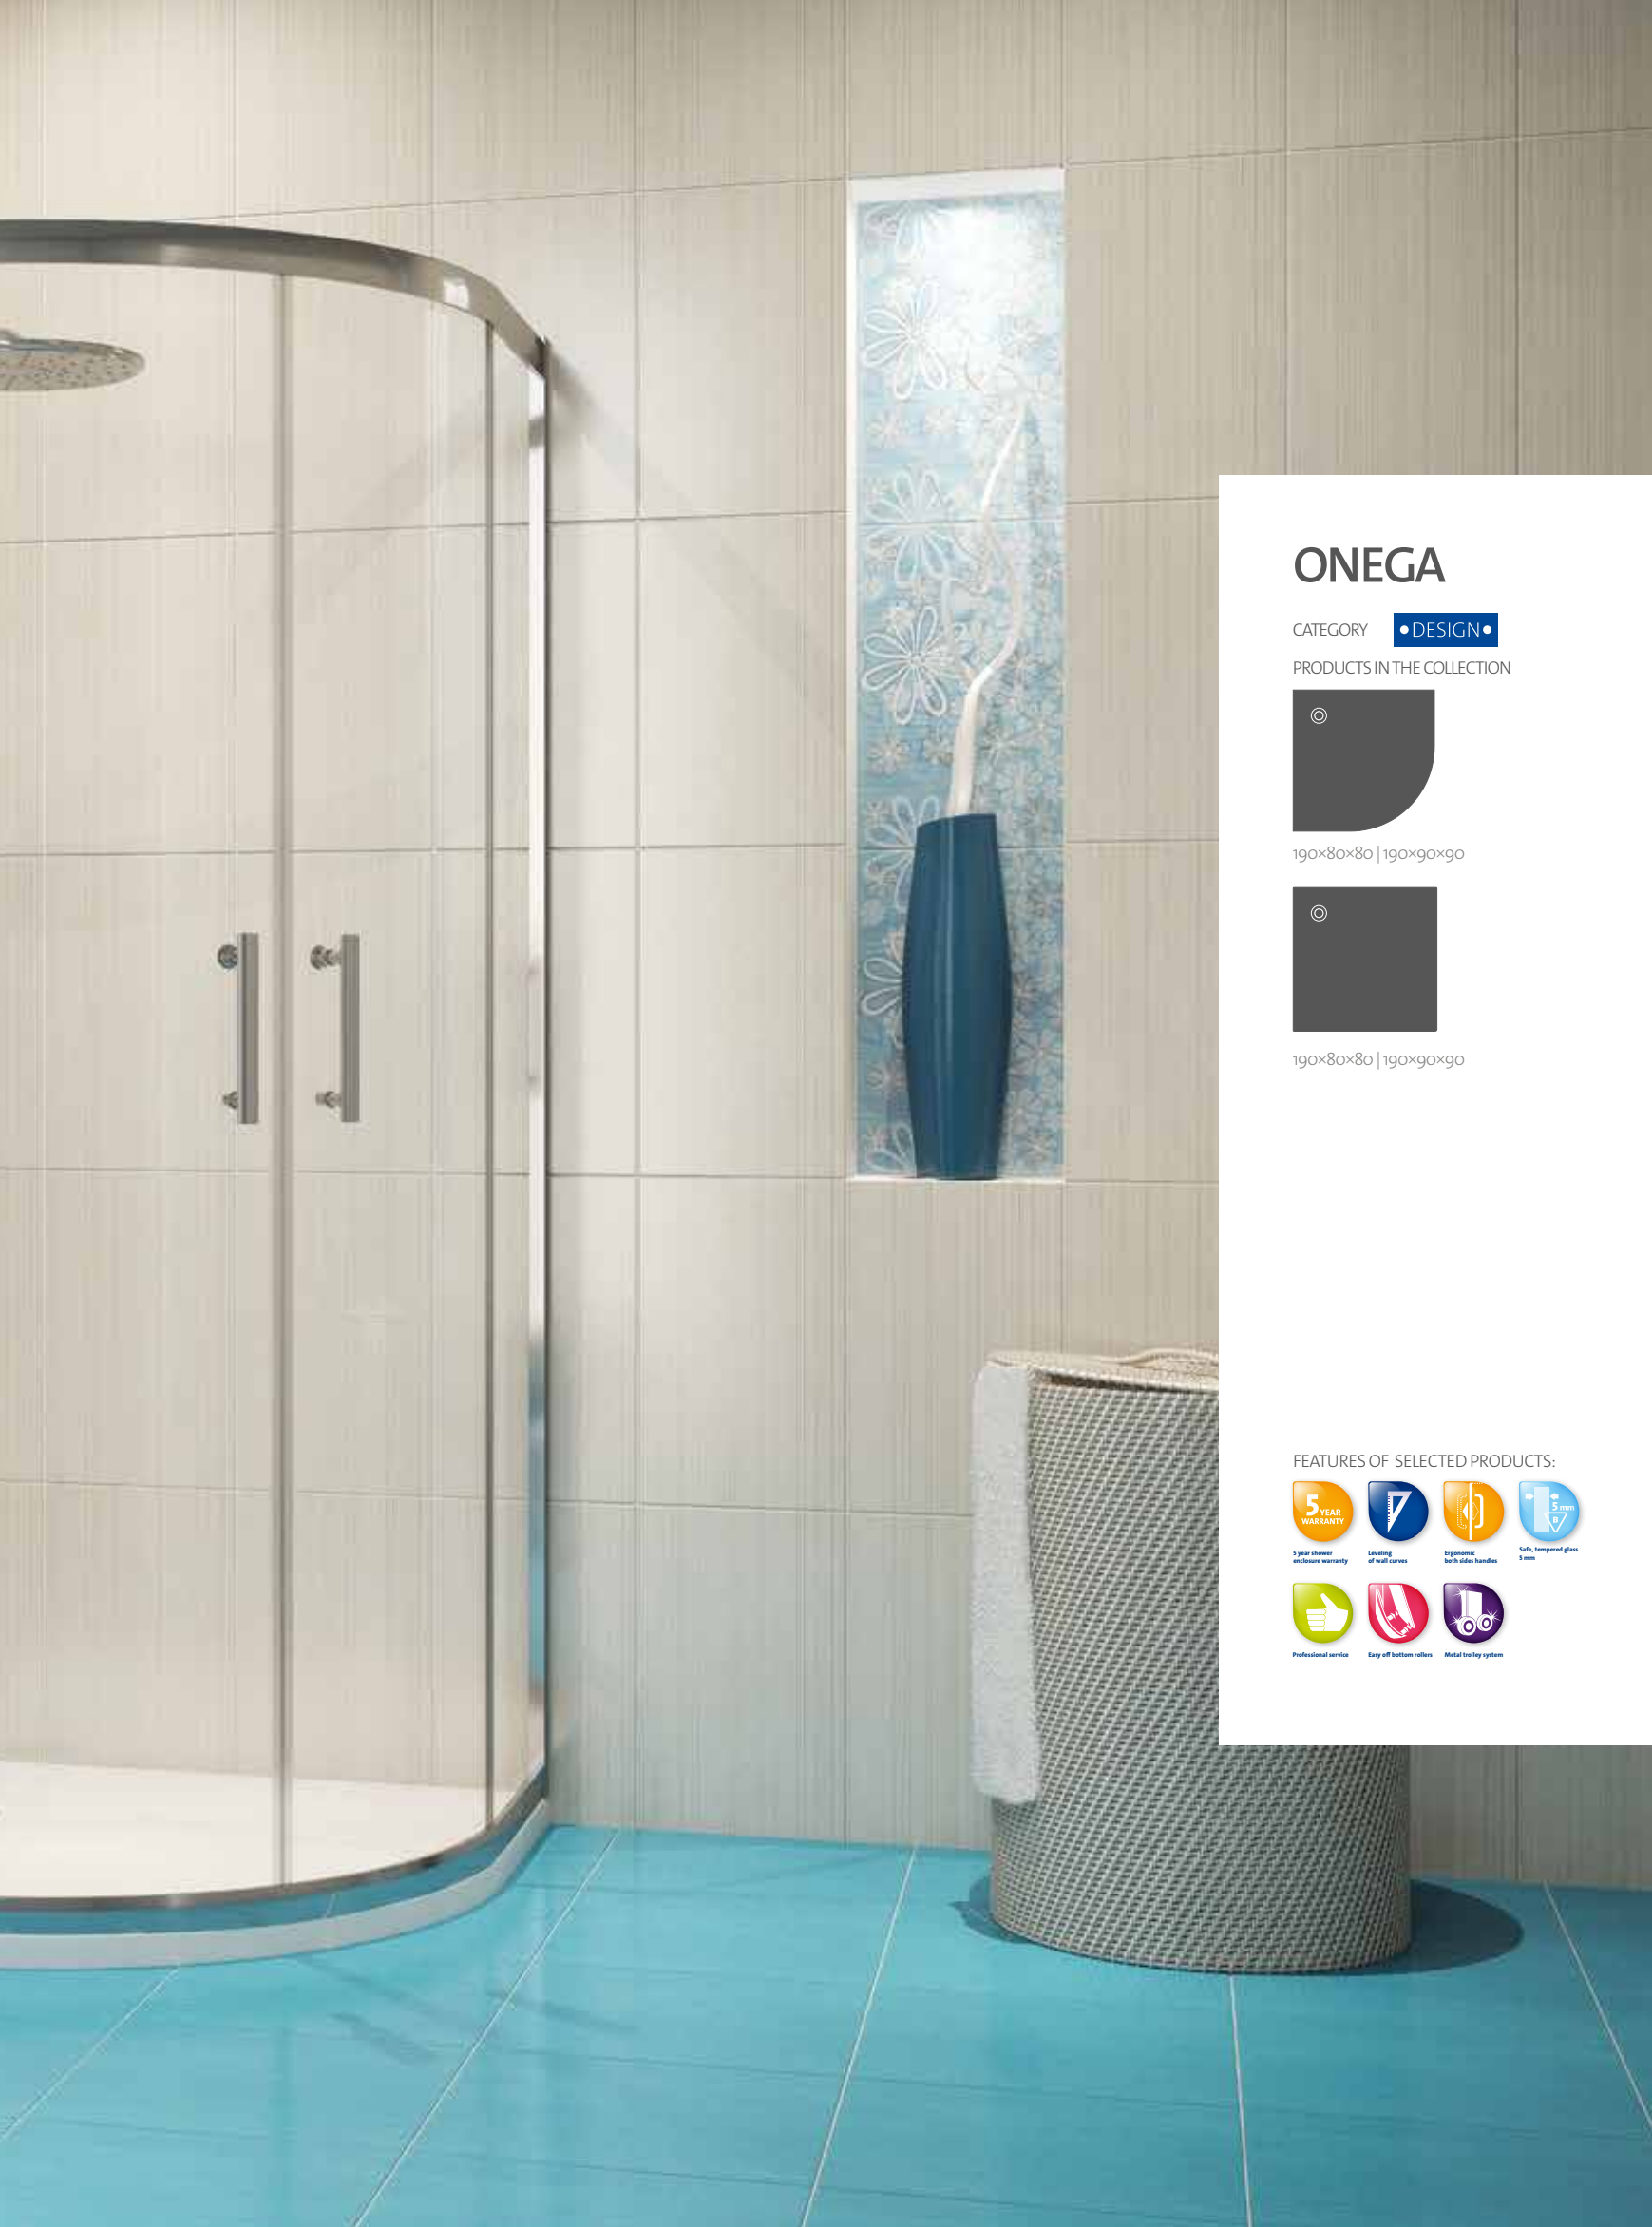

ONEGA

CATEGORY **DESIGN**

PRODUCTS IN THE COLLECTION

190x80x80 | 190x90x90

190x80x80 | 190x90x90

FEATURES OF SELECTED PRODUCTS:

5 year shower enclosure warranty

Leveling of wall curves

Ergonomic both side handles

Safe, tempered glass 5mm

Professional service

Easy off bottom rollers

Metal trolley system