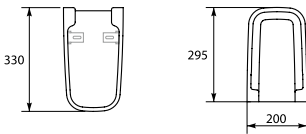

Weight [kg]	7,6
Number of pieces on a pallet	24
Pallet weight [kg]	228