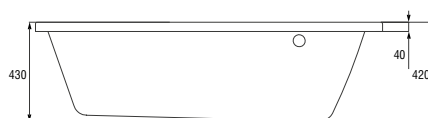

Depth [cm]	Height of front/side casing [cm]	Volume before overflowing [l]	Weight [kg]	No. of pieces on a pallet	Pallet's weight [kg]
Bathtub	43		150	17	18	321
Front casing		54		4,1	15	77