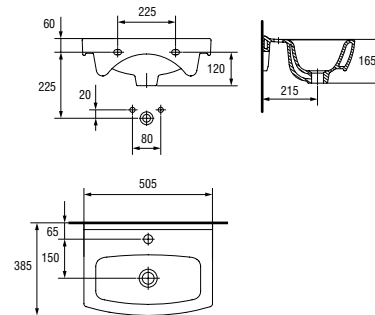

Weight [kg]	10,2
Number of pieces on a pallet	30
Pallet weight [kg]	388,5