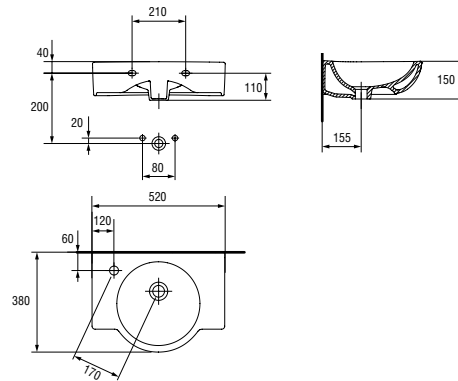

Weight [kg]	11,5
Number of pieces on a pallet	24
Pallet weight [kg]	321,4

RIGHT - K19-005, LEFT - K19-006

NANO 55 asymmetric washbasin, right/left

Dimensions: 49,5x34,5 cm

With hole for mixer.

Assembly with a decorative siphon, on a countertop, or on NANO, NANO COLOURS cabinets.