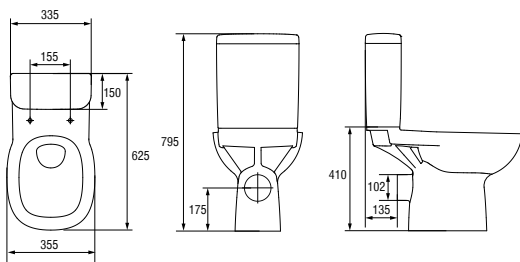

Weight [kg]	28,6
Number of pieces on a pallet	12
Pallet weight [kg]	434,2