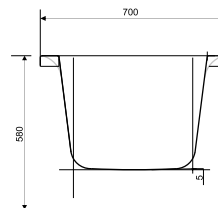

Depth [cm]	Height of front/side casing [cm]	Volume before overflowing [l]	Weight [kg]	No. of pieces on a pallet	Pallet's weight [kg]
Bathtub	43,5		185	18	18	339
Front casing		56		3,7	15	72,5
Side casing		56		1,7	25	54,5