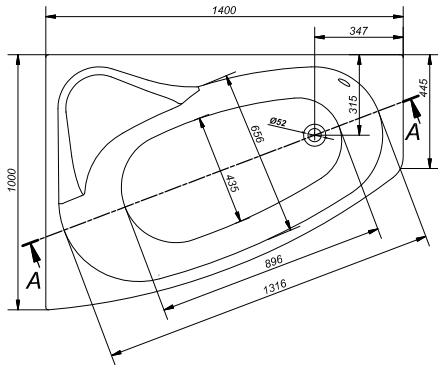

RIGHT - S301-094, LEFT - S301-093

SICILIA 140 asymmetric bathtub right/left

Dimensions: 140x100 cm

Also available with SICILIA 140 front casing right/left (s401-085).