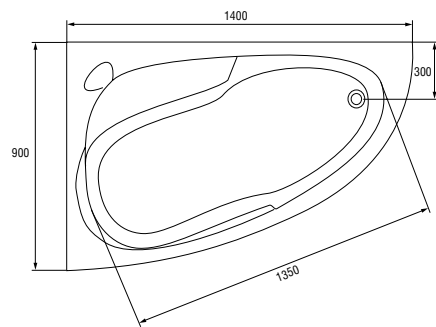

RIGHT - S301-006, LEFT - S301-005

JOANNA 140 asymmetric bathtub right/left

Dimensions: 140×90 cm

Also available with JOANNA 140 front casing right (S401-022)/left (S401-021).