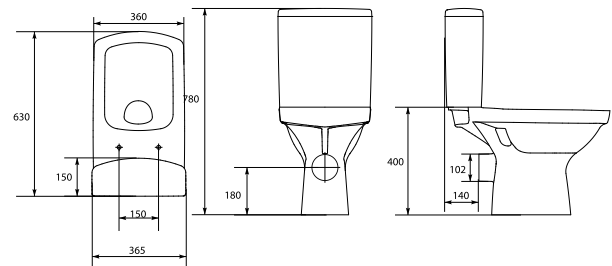

Weight [kg]	25,9
Number of pieces on a pallet	12
Pallet weight [kg]	365,8