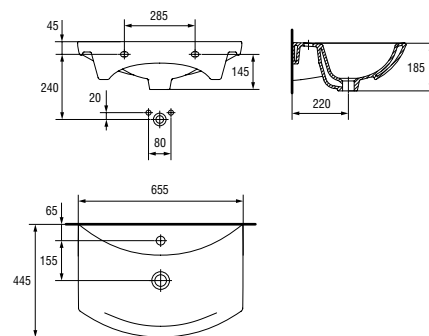

Weight [kg]	15
Number of pieces on a pallet	10
Pallet weight [kg]	192