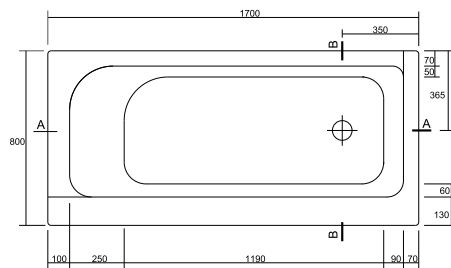

SMART 170 rectangular bathtub right (S301-116)/left (S301-117)

Dimensions: 170x80 cm

Also available with SMART 170 front casing grey (S568-027)/white (S568-026) and SMART side casing (S568-028).