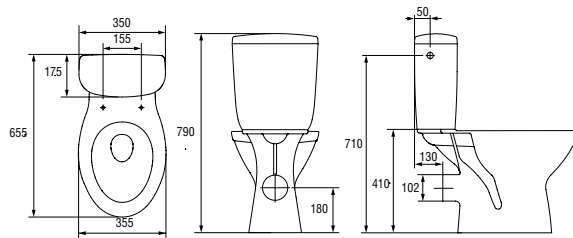

Dimensions: 35,5×65,5 cm

Horizontal bowl.

Side water inlet.

3/6 l function.

| | |
|------------------------------|-------|
| Weight [kg] | 27,7 |
| Number of pieces on a pallet | 12 |
| Pallet weight [kg] | 423,4 |