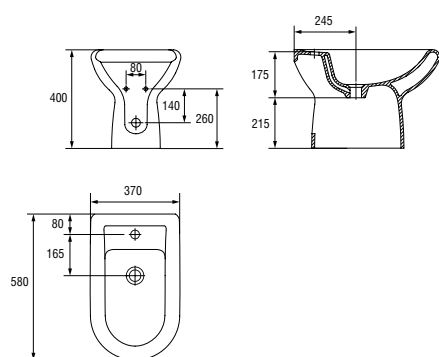

| | |
|------------------------------|------|
| Weight [kg] | 15,3 |
| Number of pieces on a pallet | 16 |
| Pallet weight [kg] | 287 |

K10-009
OLIMPIA stand bidet
Dimensions: 36,5x57 cm
With hole for mixer.

Dimensions: 19,5×32 cm

| | |
|------------------------------|-------|
| Weight [kg] | 7,1 |
| Number of pieces on a pallet | 36 |
| Pallet weight [kg] | 309,6 |

K02-016

IRYDA wall hung bidet

Dimensions: 36,5×53,5 cm

With hole for mixer.

| | |
|------------------------------|-------|
| Weight [kg] | 15 |
| Number of pieces on a pallet | 16 |
| Pallet weight [kg] | 298,2 |

K02-014

IRYDA stand bidet

Dimensions: 37x58 cm
With hole for mixer.

| | |
|------------------------------|-------|
| Weight [kg] | 19 |
| Number of pieces on a pallet | 8 |
| Pallet weight [kg] | 192,6 |

K02-015

IRYDA wall hung bowl

Dimensions: 36x54,5 cm
Horizontal outflow.