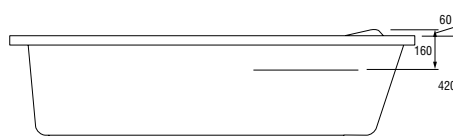

Depth [cm]	Height of front/side casing [cm]	Volume before overflowing [l]	Weight [kg]	No. of pieces on a pallet	Pallet's weight [kg]
Bathtub	42		180	18,7	18	352
Front casing		58		4,7	15	86
Side casing		58		2,6	25	80