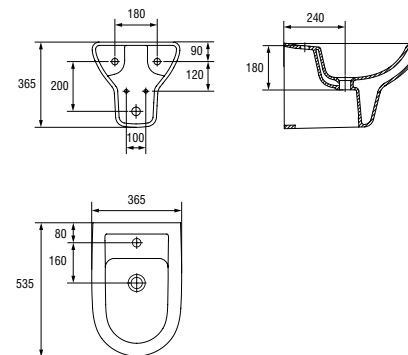

Dimensions: 20×29,5 cm

| | |
|------------------------------|-------|
| Weight [kg] | 7,6 |
| Number of pieces on a pallet | 32 |
| Pallet weight [kg] | 277,4 |

K10-010

OLIMPIA wall hung bidet

Dimensions: 37×53 cm
With hole for mixer.

| | |
|------------------------------|------|
| Weight [kg] | 15,3 |
| Number of pieces on a pallet | 16 |
| Pallet weight [kg] | 287 |

K10-009
OLIMPIA stand bidet
Dimensions: 36,5x57 cm
With hole for mixer.

Dimensions: 19,5×32 cm

| | |
|------------------------------|-------|
| Weight [kg] | 7,1 |
| Number of pieces on a pallet | 36 |
| Pallet weight [kg] | 309,6 |

K02-016

IRYDA wall hung bidet

Dimensions: 36,5×53,5 cm

With hole for mixer.

| | |
|------------------------------|-------|
| Weight [kg] | 15 |
| Number of pieces on a pallet | 16 |
| Pallet weight [kg] | 298,2 |

K02-014

IRYDA stand bidet

Dimensions: 37x58 cm
With hole for mixer.