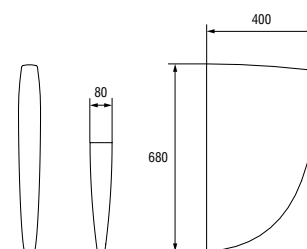

Weight [kg]	10,5
Number of pieces on a pallet	14
Pallet weight [kg]	188