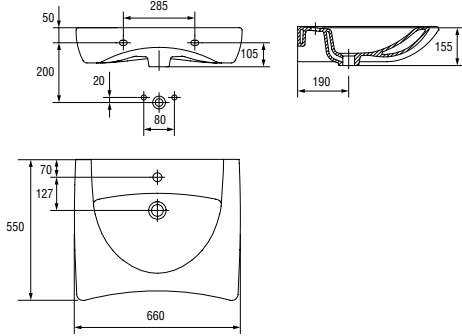

CERAMICS

K11-0041

ETIUDA 65 washbasin

Dimensions: 66×55 cm

With hole for mixer.

Mounted on bearers.

Weight [kg]	19,2
Number of pieces on a pallet	12
Pallet weight [kg]	274,6