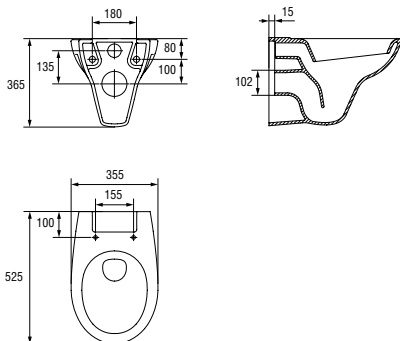

Weight [kg]	14,5
Number of pieces on a pallet	24
Pallet weight [kg]	411

To be completed with PRESIDENT duroplast, antibacterial toilet seat (K98-0021) or PRESIDENT polypropylene, antibacterial toilet seat (K98-0028).