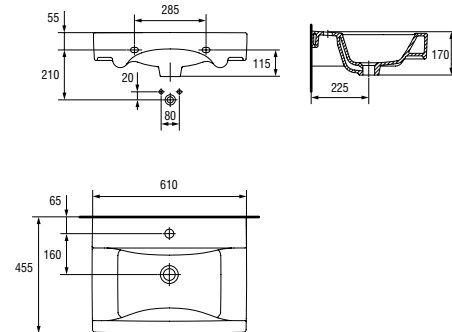

Weight [kg]	13,7
Number of pieces on a pallet	15
Pallet weight [kg]	346