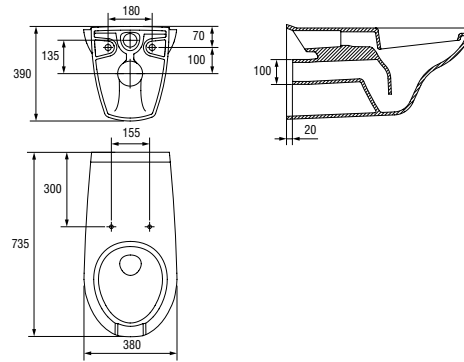

Dimensions: 35,5×65,5 cm

Horizontal bowl.

Side water inlet.

3/6 l function.

| | |
|------------------------------|-------|
| Weight [kg] | 27,7 |
| Number of pieces on a pallet | 12 |
| Pallet weight [kg] | 423,4 |

ETIUDA 65 washbasin

Dimensions: 66×55 cm

With hole for mixer.

Mounted on bearers.

| | |
|------------------------------|-------|
| Weight [kg] | 19,2 |
| Number of pieces on a pallet | 12 |
| Pallet weight [kg] | 274,6 |

K11-0042

ETIUDA wall hung bowl

Dimensions: 38×73,5 cm

Horizontal outflow.

To be completed with ETIUDA duroplast, antibacterial toilet seat (K98-0002).

| | |
|------------------------------|------|
| Weight [kg] | 24,2 |
| Number of pieces on a pallet | 9 |
| Pallet weight [kg] | 256 |