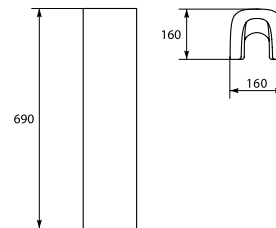

CERAMICS

K101-008-BOX

PURE 80 washbasin

Dimensions: 80x46,5 cm

Assembly with a pedestal, semi-pedestal or on PURE cabinet.

| | |
|------------------------------|-----|
| Weight [kg] | 22 |
| Number of pieces on a pallet | 10 |
| Pallet weight [kg] | 261 |

K101-003-BOX

PURE semi-pedestal

Dimensions: 20x29,5 cm

| | |
|------------------------------|-----|
| Weight [kg] | 7,6 |
| Number of pieces on a pallet | 24 |
| Pallet weight [kg] | 228 |

K101-004-BOX

PURE pedestal

Dimensions: 16x16 cm

| | |
|------------------------------|------|
| Weight [kg] | 10,6 |
| Number of pieces on a pallet | 30 |
| Pallet weight [kg] | 394 |

K101-001-BOX

PURE wall hung bowl

Dimensions: 35,5x54,5 cm