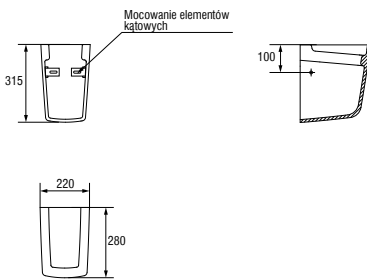

K31-003
 CARINA semi-pedestal
 Dimensions: 22×28 cm

| | |
|------------------------------|-----|
| Weight [kg] | 6,5 |
| Number of pieces on a pallet | 36 |
| Pallet weight [kg] | 288 |

K31-010
 CARINA wall hung bidet
 Dimensions: 35,5×52,5 cm
 With hole for mixer.