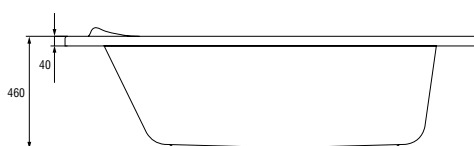

RIGHT - S301-115, LEFT - S301-114

KALIOPE 170 asymmetric bathtub right/left

Rozmiar: 170x110 cm

Also available with KALIOPE 170 front casing right (s401-096)/left (s401-095).