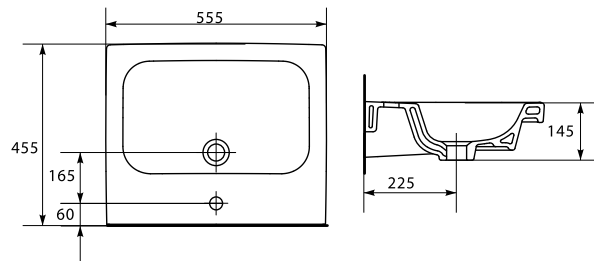

Weight [kg]	13,4
Number of pieces on a pallet	21
Pallet weight [kg]	322,9