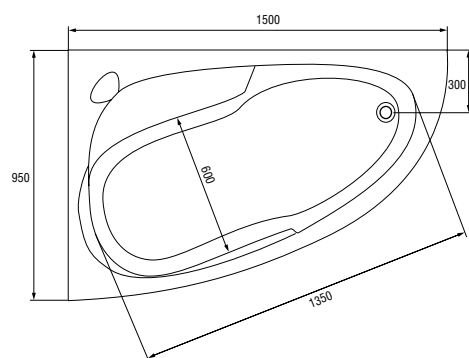

RIGHT - S301-008, LEFT - S301-007

JOANNA 150 asymmetric bathtub right/left

Dimensions: 150×95 cm

Also available with JOANNA 150 front casing right (S401-024)/left (S401-023).

	Depth [cm]	Height of front/side casing [cm]	Volume before overflowing [l]	Weight [kg]	No. of pieces on a pallet	Pallet's weight [kg]
Bathtub	42		200	24	18	447
Front casing		55		6,3	15	110