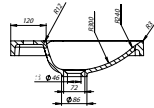

Perfect fit to furniture shape

Surface restoration possibility

K11-0112

AMAO 60 conglomerate washbasin

Dimensions: 60x45 cm

Assembly on a LAREDO, COLOUR, GALAXY, MELAR, MESTA, SMART, XANTIA RED cabinets.

| | |
|------------------------------|------|
| Weight [kg] | 11 |
| Number of pieces on a pallet | 24 |
| Pallet weight [kg] | 26,4 |