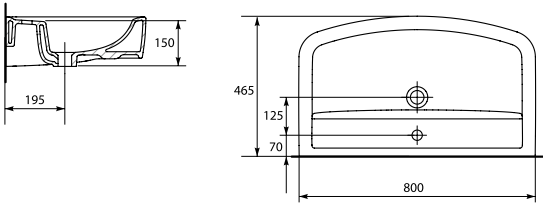

CERAMICS

K101-008-BOX

PURE 80 washbasin

Dimensions: 80x46,5 cm

Assembly with a pedestal, semi-pedestal or on PURE cabinet.

| | |
|------------------------------|-----|
| Weight [kg] | 22 |
| Number of pieces on a pallet | 10 |
| Pallet weight [kg] | 261 |