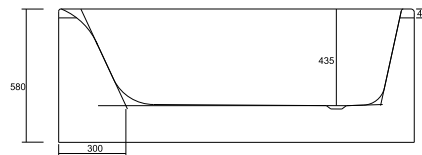

Depth [cm]	Height of front/side casing [cm]	Volume before overflowing [l]	Weight [kg]	No. of pieces on a pallet	Pallet's weight [kg]
Bathtub	43,5		225	21	18	393
Front casing		58		27	10	286
Side casing		58		5,5	25	157