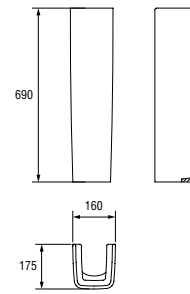

Weight [kg]	10,8
Number of pieces on a pallet	35
Pallet weight [kg]	420

K02-008

IRYDA semi-pedestal

Dimensions: 19,5×32 cm