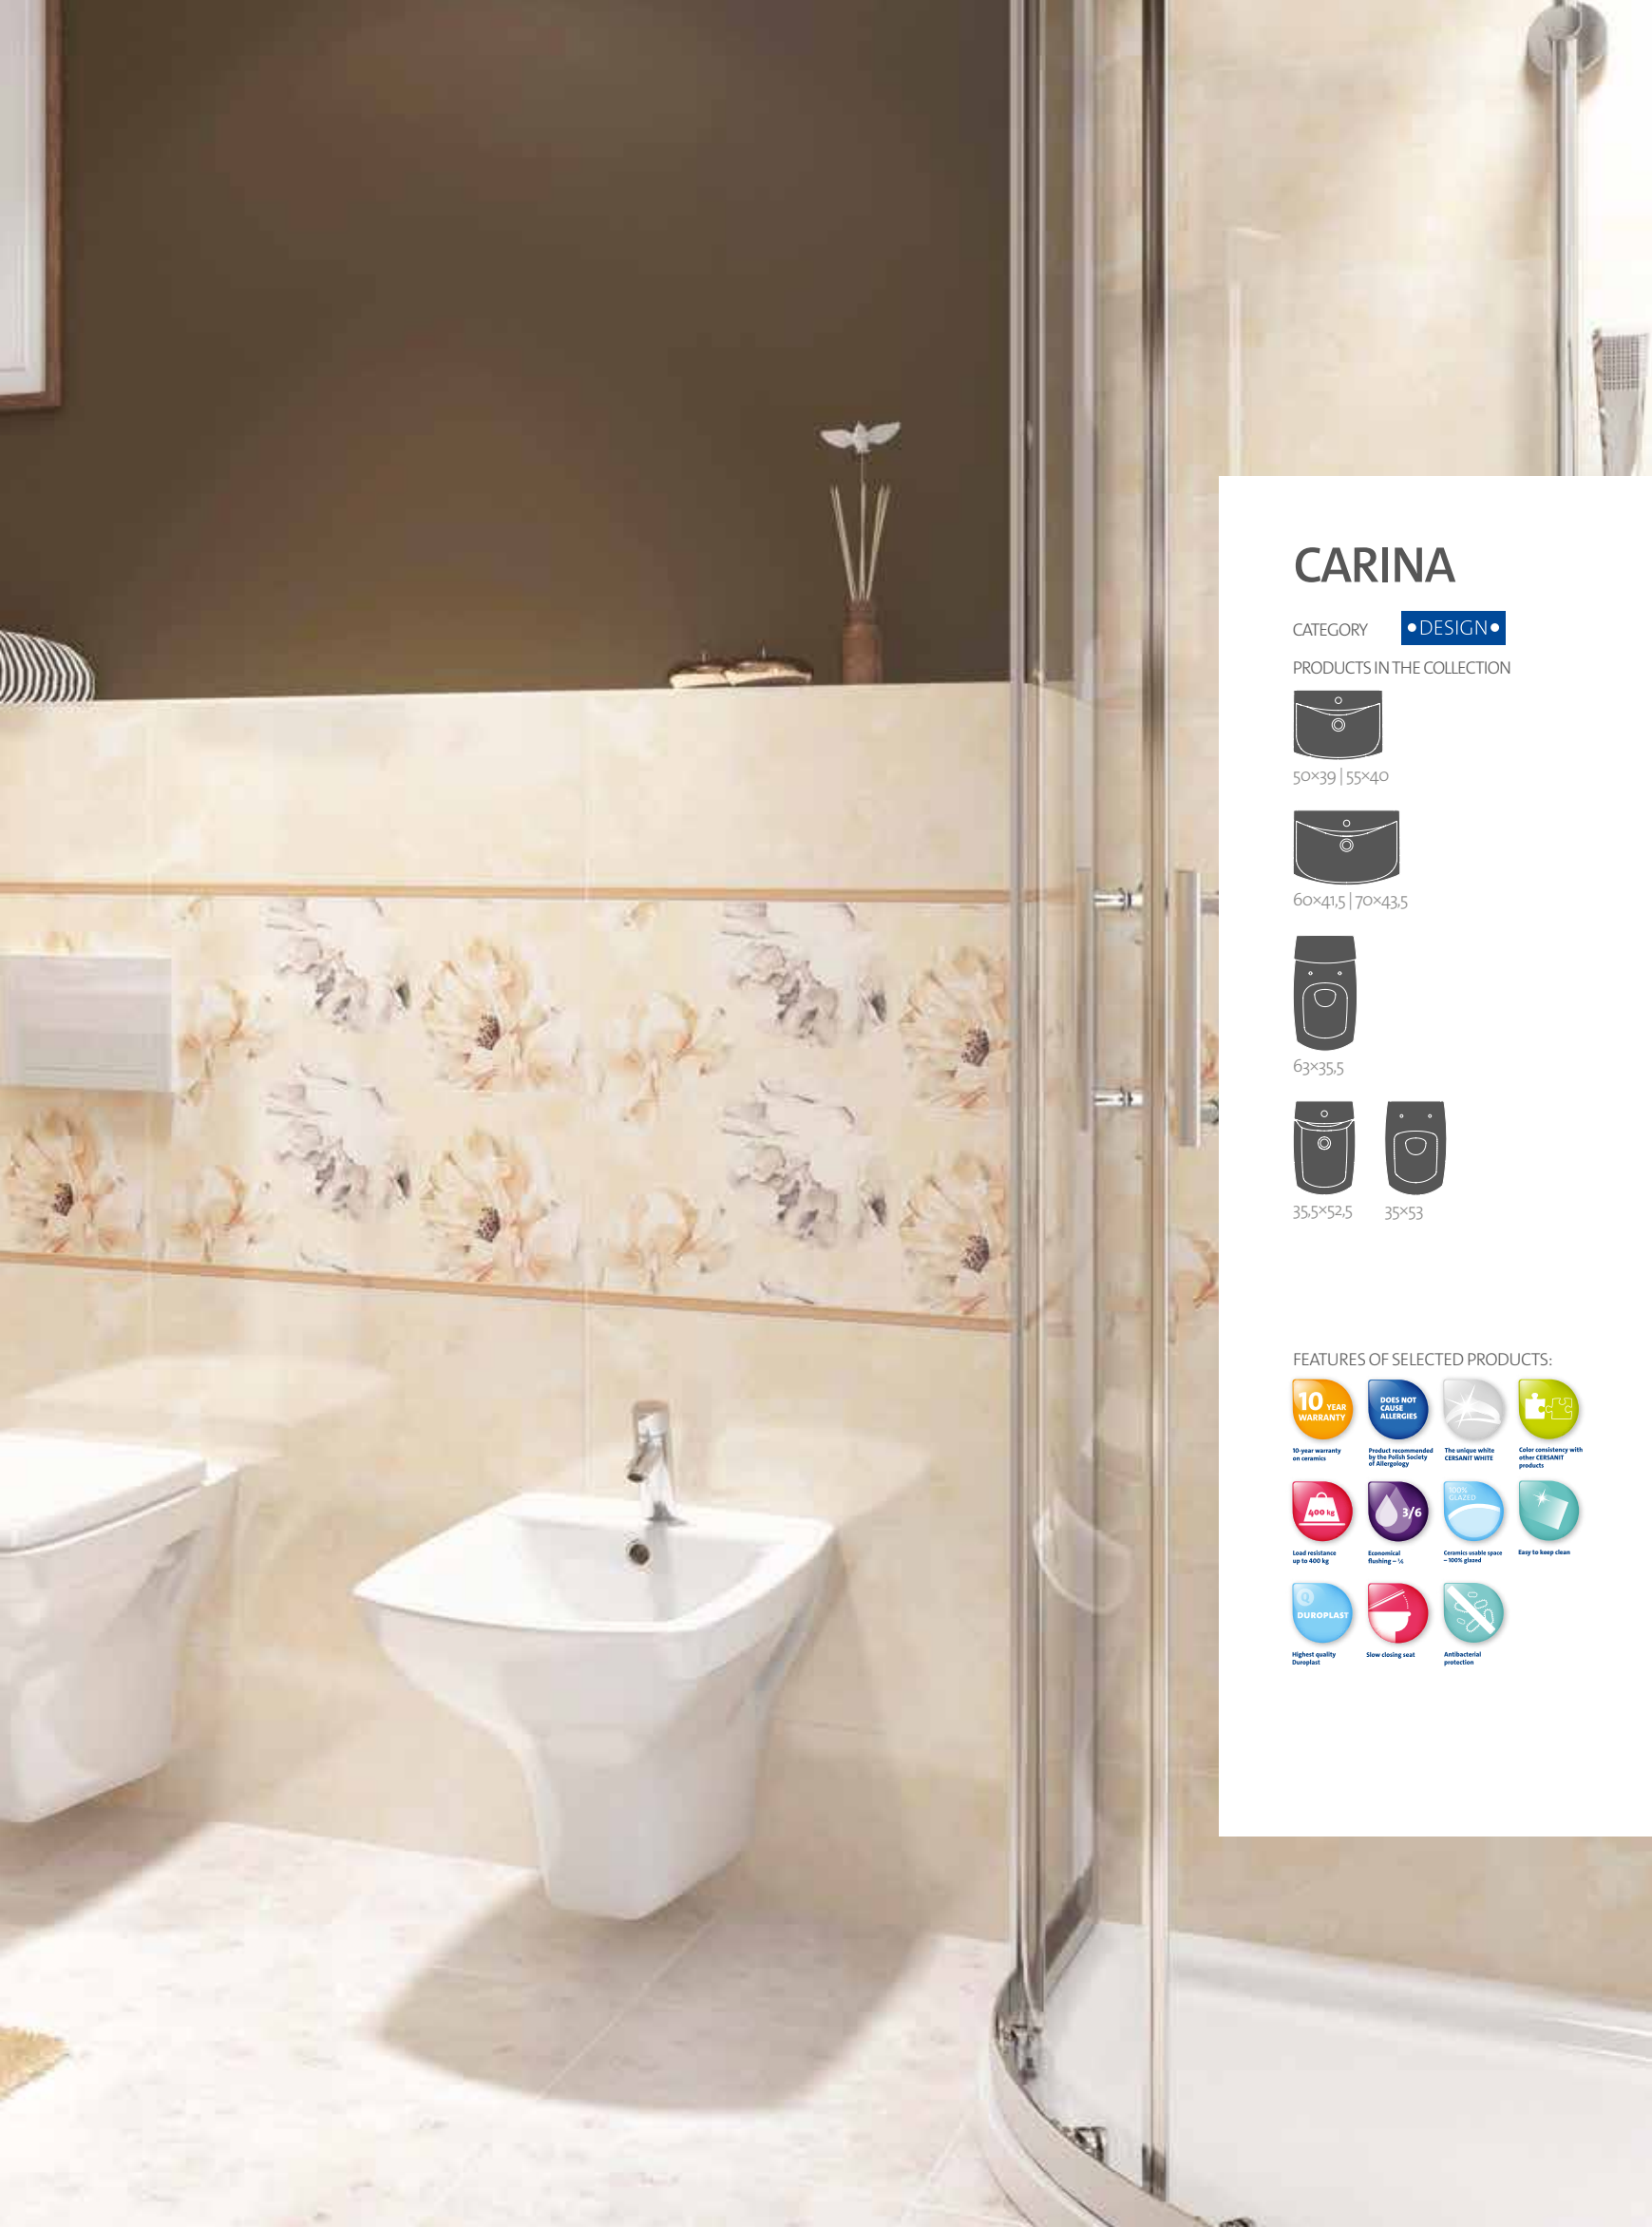

CARINA

CATEGORY **DESIGN**

PRODUCTS IN THE COLLECTION

50x39 | 55x40

60x41,5 | 70x43,5

63x35,5

35,5x52,5

35x53

FEATURES OF SELECTED PRODUCTS:

10 year warranty on ceramic

The unique white CERAMIT WHITE

Load resistance up to 400 kg

Economical flushing - 3/6

50% GLAZED

Easy to keep clean

Highest quality Duroplast

Slow closing seat

Antibacterial protection