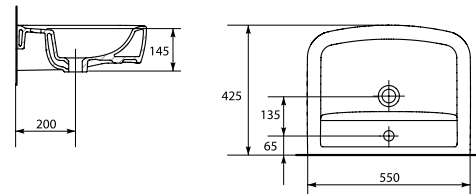

Weight [kg]	15
Number of pieces on a pallet	24
Pallet weight [kg]	406