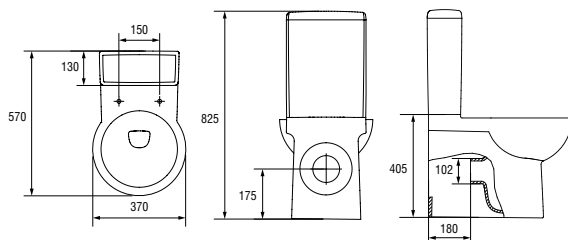

Dimensions: 37×57 cm

Universal bowl.

Bottom water inlet.

2/4 l function.

| | |
|------------------------------|-------|
| Weight [kg] | 34,4 |
| Number of pieces on a pallet | 12 |
| Pallet weight [kg] | 536,2 |

K19-013

NANO WC compact set with NANO duroplast, antibacterial, slow-close and easy-off toilet seat

Dimensions: 37×57 cm

Universal bowl.

Bottom water inlet.

2/4 l function.

| | |
|------------------------------|-------|
| Weight [kg] | 34,4 |
| Number of pieces on a pallet | 12 |
| Pallet weight [kg] | 536,2 |