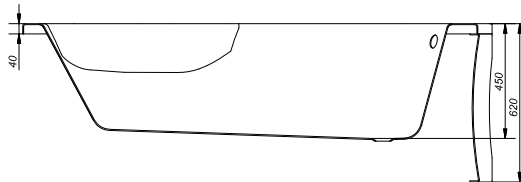

SICILIA 170 asymmetric bathtub right/left

Dimensions: 170x100 cm

Also available with SICILIA 170 front casing right/left (S401-087).