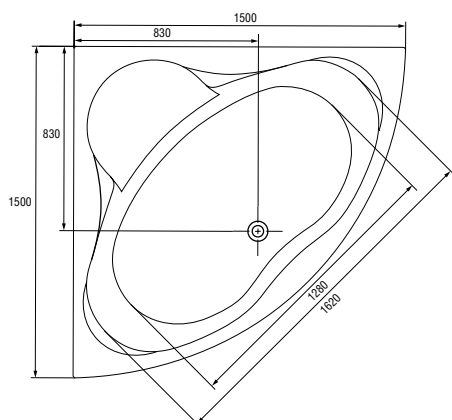

S301-013
VENUS 150 symmetric bathtub
Dimensions: 150×150 cm
Also available with VENUS 150 front casing (S401-013).

	Depth [cm]	Height of front/side casing [cm]	Volume before overflowing [l]	Weight [kg]	No. of pieces on a pallet	Pallet's weight [kg]
Bathtub	46		355	34	18	627
Front casing		55		6,5	18	132