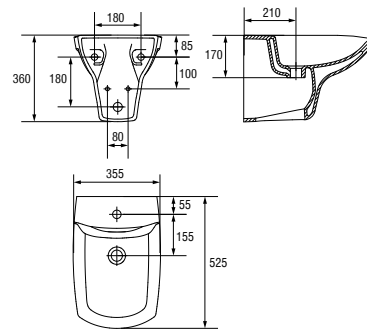

K31-003
 CARINA semi-pedestal
 Dimensions: 22×28 cm

| | |
|------------------------------|-----|
| Weight [kg] | 6,5 |
| Number of pieces on a pallet | 36 |
| Pallet weight [kg] | 288 |

K31-010
 CARINA wall hung bidet
 Dimensions: 35,5×52,5 cm
 With hole for mixer.