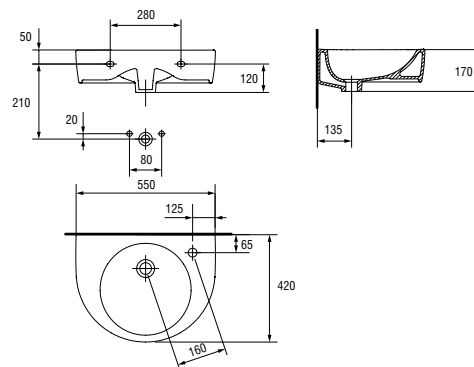

Weight [kg]	11,3
Number of pieces on a pallet	24
Pallet weight [kg]	331