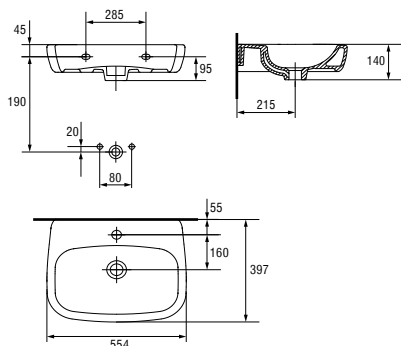

Weight [kg]	12,5
Number of pieces on a pallet	30
Pallet weight [kg]	445,5