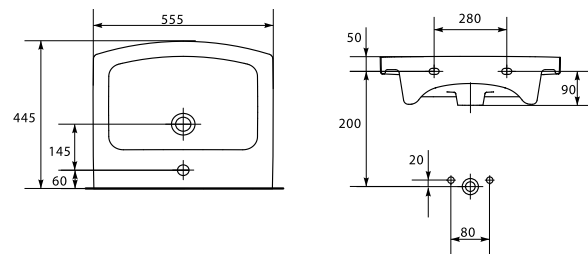

Weight [kg]	14,2
Number of pieces on a pallet	28
Pallet weight [kg]	383,8