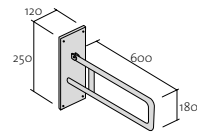

Weight [kg]	18,5
Number of pieces on a pallet	100
Pallet weight [kg]	323