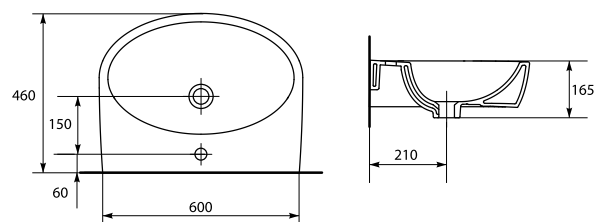

Weight [kg]	14,4
Number of pieces on a pallet	30
Pallet weight [kg]	466