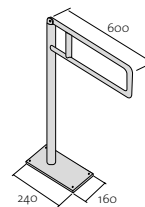

Weight [kg]	13,9
Number of pieces on a pallet	100
Pallet weight [kg]	450