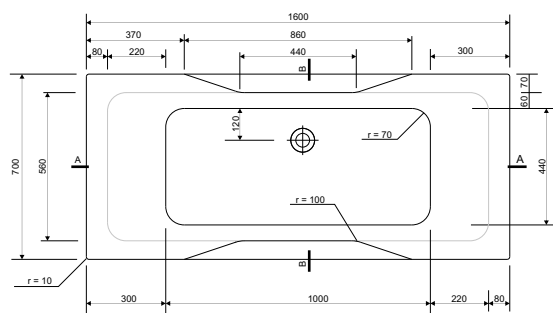

Depth [cm]	Height of front/side casing [cm]	Volume before overflowing [l]	Weight [kg]	No. of pieces on a pallet	Pallet's weight [kg]
Bathtub	44		195	19	18	359
Front casing		56		4	15	77
Side casing		56		1,7	25	54,5