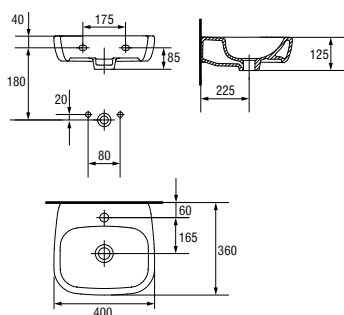

RIGHT - K30-001-P, LEFT - K30-001-L

FACILE 40 washbasin, right/left

Dimensions: 40x36 cm

With hole for mixer.

Assembly with a decorative siphon or on an IBU cabinet.

Weight [kg]	7,7
Number of pieces on a pallet	54
Pallet weight [kg]	502,2