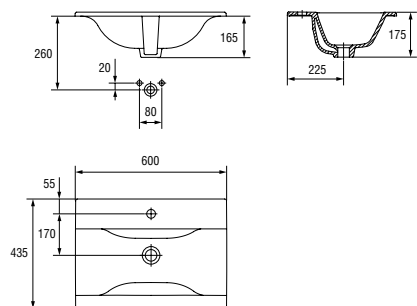

Weight [kg]	10,4
Number of pieces on a pallet	21
Pallet weight [kg]	278,8