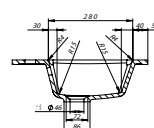

Weight [kg]	9,8
Number of pieces on a pallet	21
Pallet weight [kg]	205,8