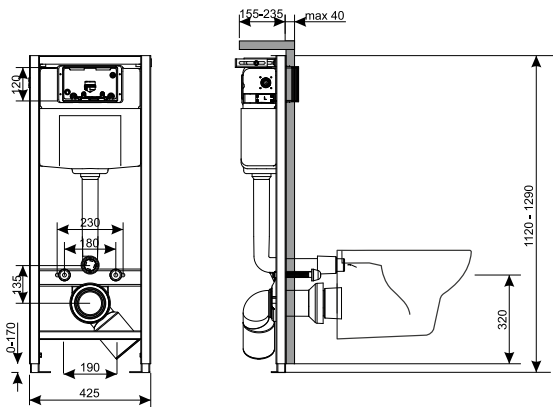

White

K97-236

Polished chrome

K97-237

Black

K97-255
 HI-TEC concealed cistern frame
 Width: 42,5 cm
 Adjustable depth: 15,5-23,5 cm
 Adjustable height: 112-129 cm

| | |
|------------------------------|------|
| Net weight [kg] | 10,5 |
| Gross weight [kg] | 12 |
| Number of pieces on a pallet | 12 |
| Pallet weight [kg] | 164 |