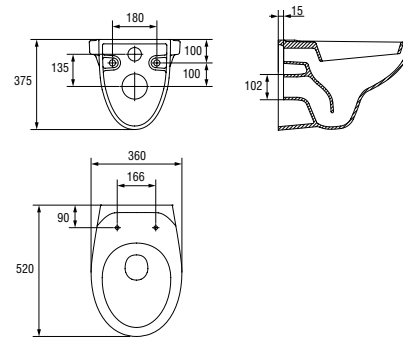

Dimensions: 35,5×65,5 cm

Horizontal bowl.

Side water inlet.

3/6 l function.

| | |
|------------------------------|-------|
| Weight [kg] | 27,7 |
| Number of pieces on a pallet | 12 |
| Pallet weight [kg] | 423,4 |

DELFI wall hung bidet

Dimensions: 35,5×52,5 cm
With hole for mixer.

| | |
|------------------------------|-------|
| Weight [kg] | 13,4 |
| Number of pieces on a pallet | 16 |
| Pallet weight [kg] | 298,2 |

K11-0021

DELFI wall hung bowl

Dimensions: 36×52 cm
Horizontal outflow.

To be completed with DELFI duroplast, antibacterial, slow-close, easy-off toilet seat (K98-0081) or DELFI duroplast, antibacterial toilet seat (K98-0001) or DELFI polypropylene, antibacterial toilet seat (K98-0039) or DELFI polypropylene, slow-close, antibacterial toilet seat (K98-0073).