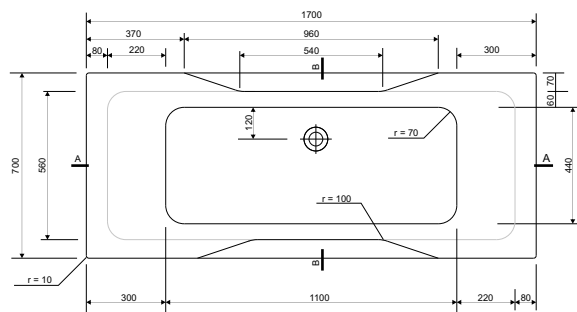

Depth [cm]	Height of front/side casing [cm]	Volume before overflowing [l]	Weight [kg]	No. of pieces on a pallet	Pallet's weight [kg]
Bathtub	44		210	21	18	395
Front casing		56		4,5	15	84,5
Side casing		56		1,7	25	54,5