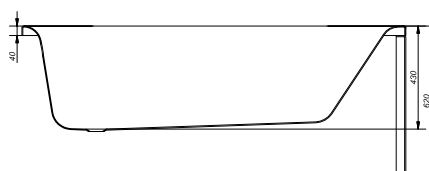

Depth [cm]	Height of front/side casing [cm]	Volume before overflowing [l]	Weight [kg]	No. of pieces on a pallet	Pallet's weight [kg]
Bathtub	43		167,5	19,4	18	366,2
Front casing		58		4,15	15	79,25
Side casing		58		1,8	25	57