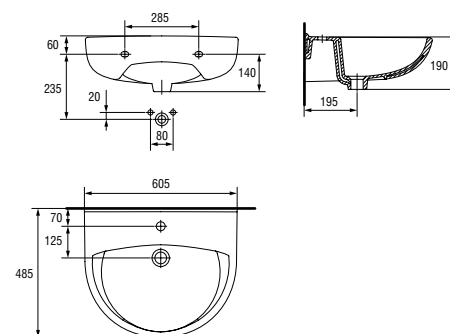

Weight [kg]	13,9
Number of pieces on a pallet	24
Pallet weight [kg]	425,7