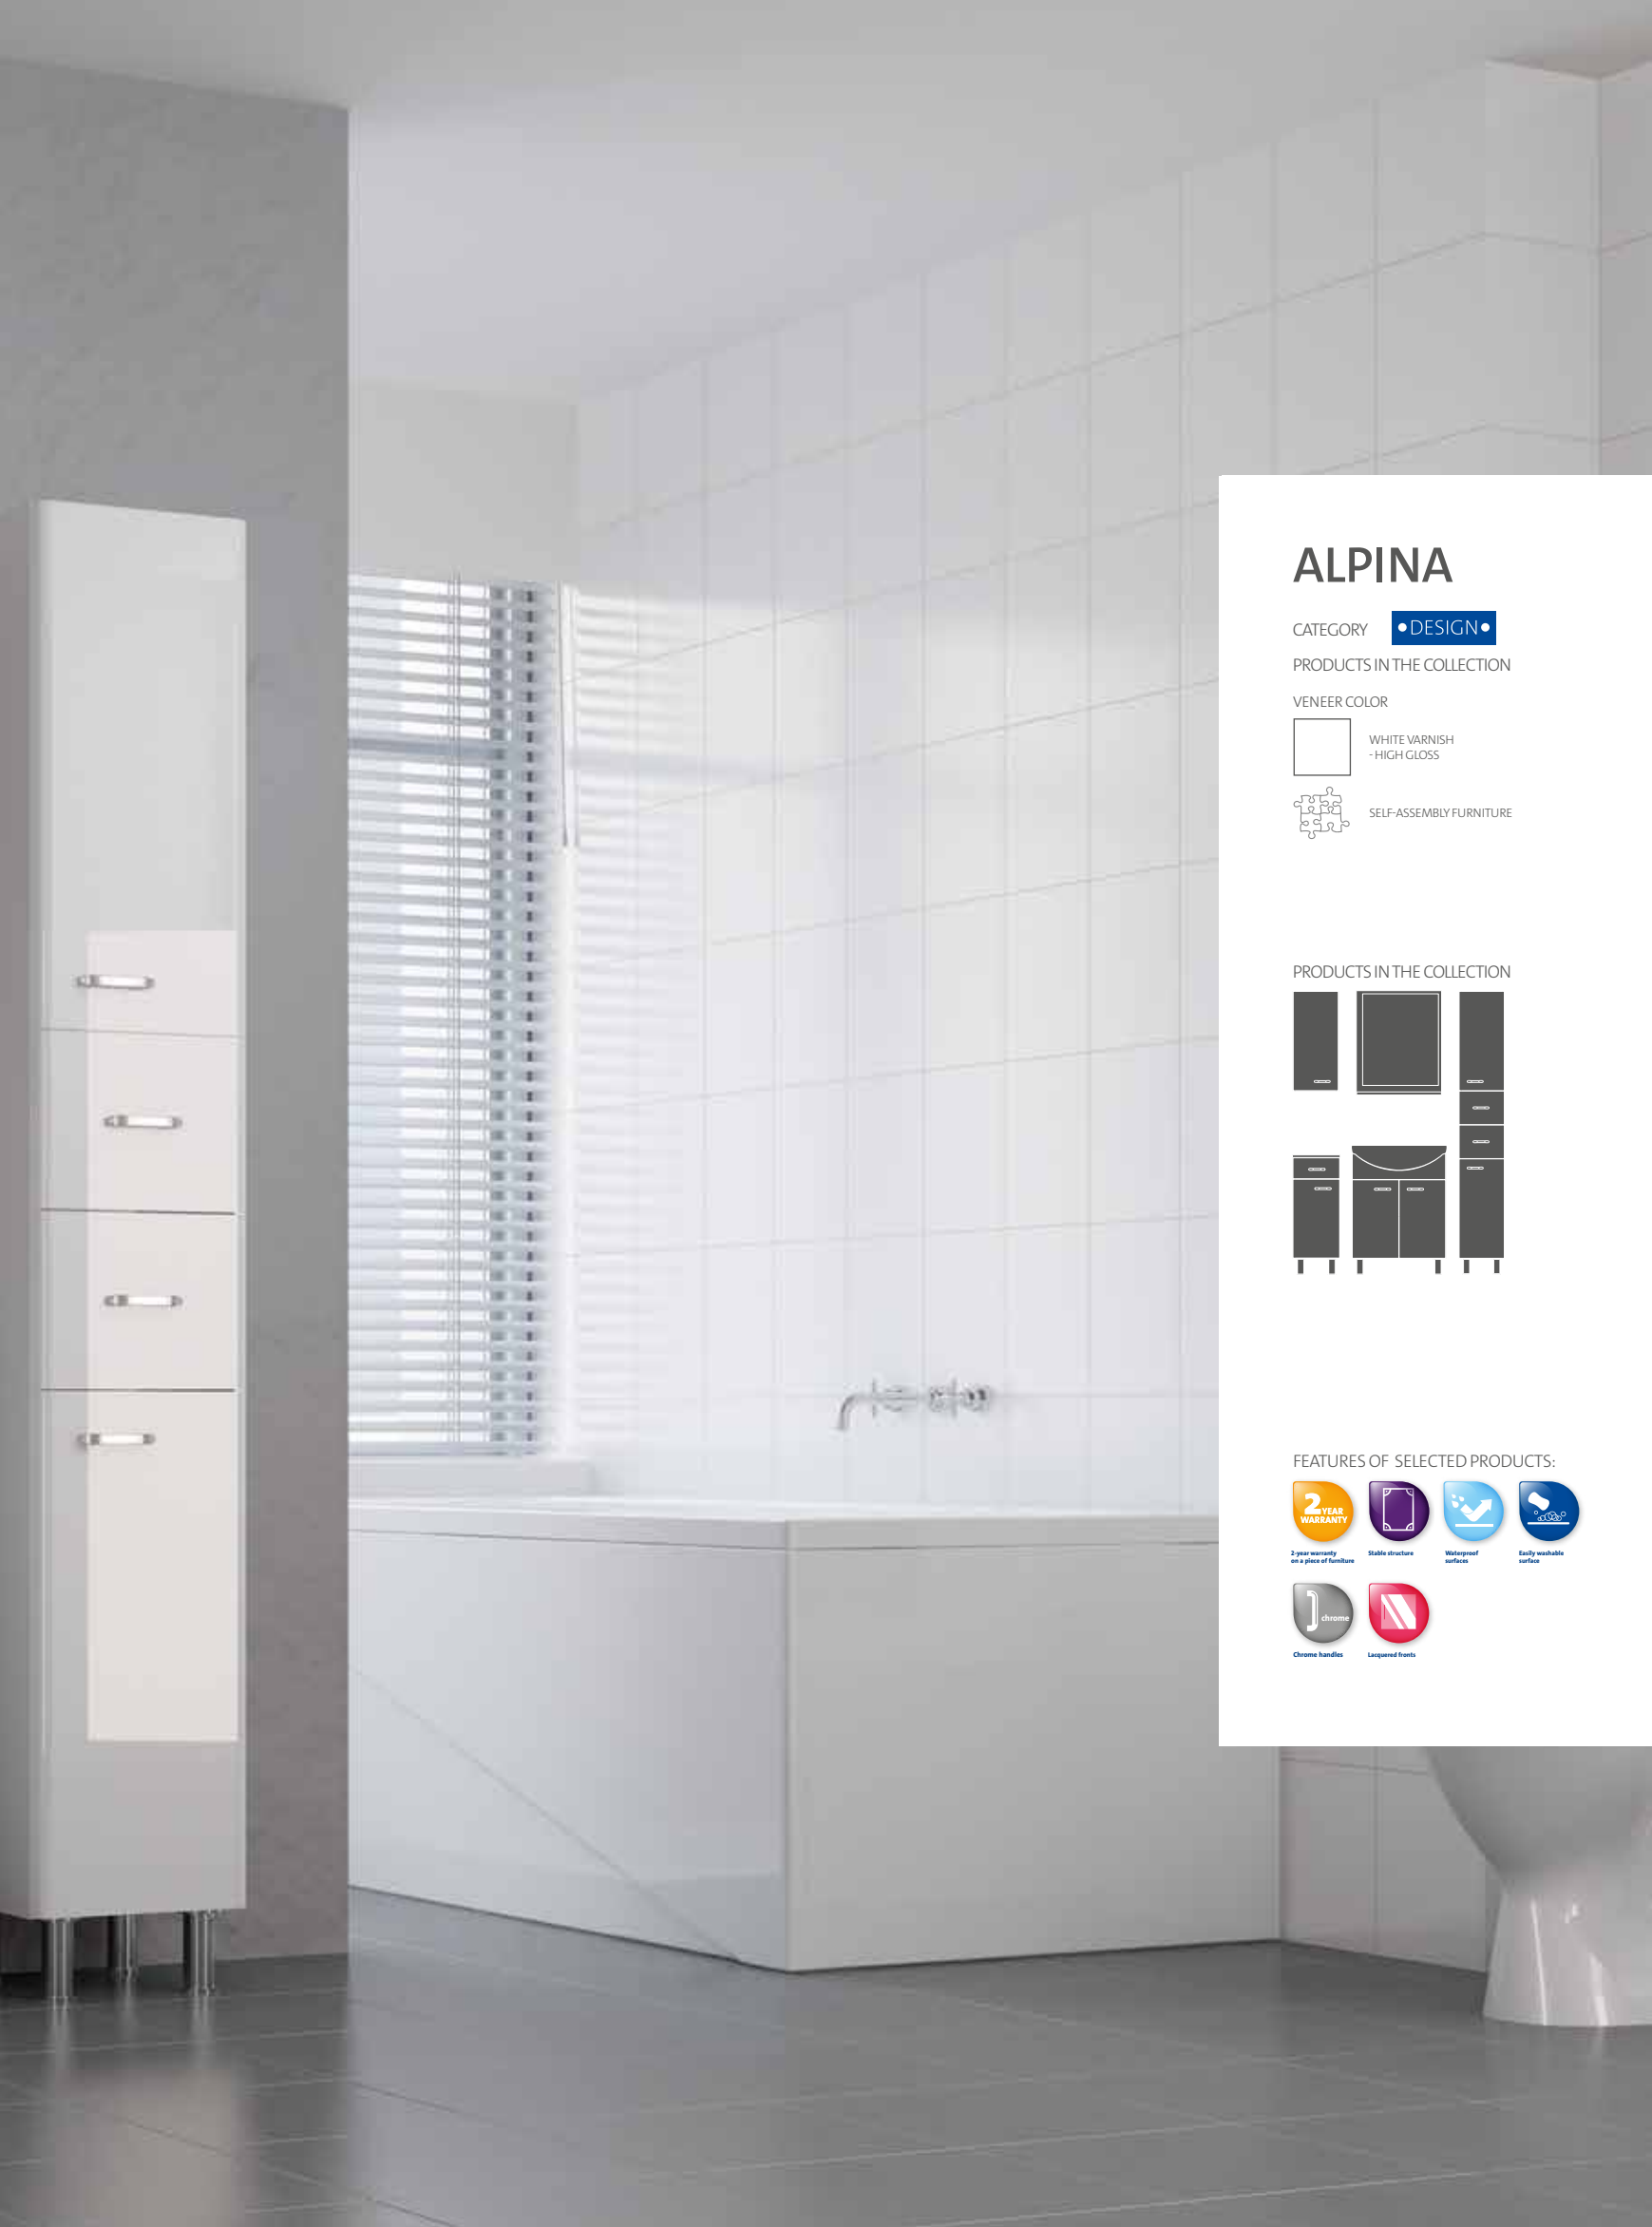

ALPINA

CATEGORY **DESIGN**

PRODUCTS IN THE COLLECTION

VENEER COLOR

WHITE VARNISH
-HIGH GLOSS

SELF-ASSEMBLY FURNITURE

PRODUCTS IN THE COLLECTION