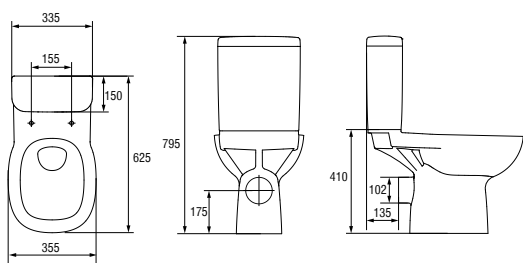

Weight [kg]	28,6
Number of pieces on a pallet	12
Pallet weight [kg]	434,2