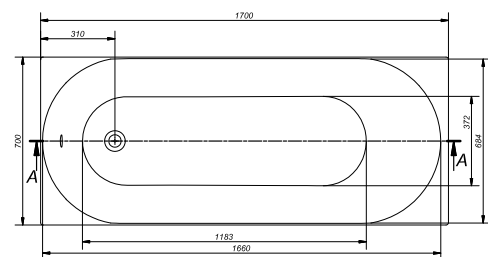

Depth [cm]	Height of front/side casing [cm]	Volume before overflowing [l]	Weight [kg]	No. of pieces on a pallet	Pallet's weight [kg]
Bathtub	43		180	20,5	18	386
Front casing		58		4,35	15	82,25
Side casing		58		1,8	25	57