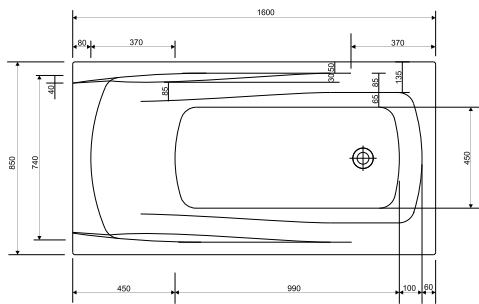

S301-127

ZEN 160 rectangular bathtub

Dimensions: 160 × 85 cm

Also available with front casing 160 (S401-045) and ZEN side casing (S401-100).

	Depth [cm]	Height of front/side casing [cm]	Volume before overflowing [l]	Weight [kg]	No. of pieces on a pallet	Pallet's weight [kg]
Bathtub	45		175	19,8	18	371,4
Front casing		54		3,7	15	71
Side casing		54		2,3	25	72,5