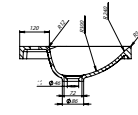

Weight [kg]	15,5
Number of pieces on a pallet	15
Pallet weight [kg]	232,5