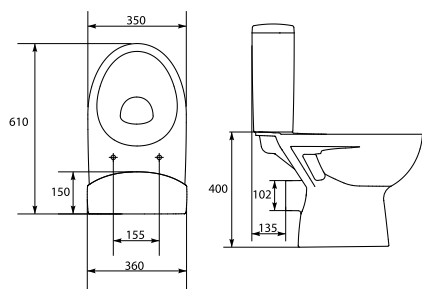

Weight [kg]	29,2
Number of pieces on a pallet	12
Pallet weight [kg]	447,4

K27-024; K27-025

PARVA wall hung bowl set with slow-close, duroplast toilet seat (K27-025) or duroplast toilet seat (K27-024)

Dimensions: 52,5 x 35 x 35 cm