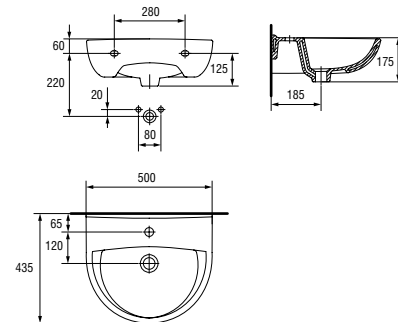

Weight [kg]	10,9
Number of pieces on a pallet	24
Pallet weight [kg]	334,5