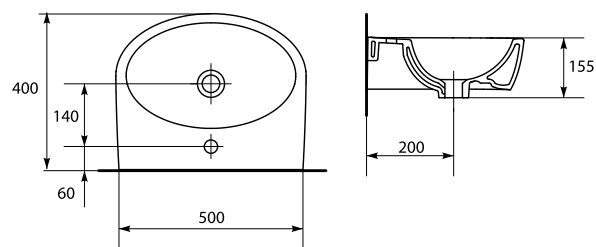

Weight [kg]	11
Number of pieces on a pallet	30
Pallet weight [kg]	466