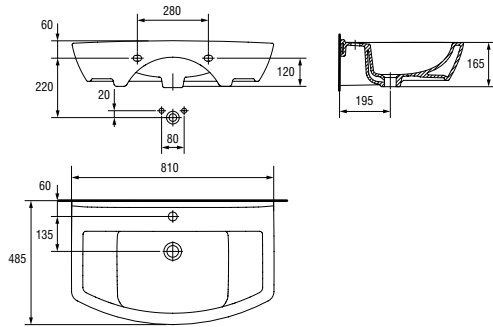

Dimensions: 37×57 cm

Universal bowl.

Bottom water inlet.

2/4 l function.

| | |
|------------------------------|-------|
| Weight [kg] | 34,4 |
| Number of pieces on a pallet | 12 |
| Pallet weight [kg] | 536,2 |

CERAMICS

K10-005

OLIMPIA 80 washbasin

Dimensions: 81×48,5 cm
With hole for mixer.

Assembly on BAMAKO and MESTA cabinets.

| | |
|------------------------------|-----|
| Weight [kg] | 23 |
| Number of pieces on a pallet | 10 |
| Pallet weight [kg] | 256 |

K10-007

OLIMPIA pedestal

Dimensions: 16×16 cm

| | |
|------------------------------|------|
| Weight [kg] | 10,6 |
| Number of pieces on a pallet | 30 |
| Pallet weight [kg] | 367 |

K10-006

OLIMPIA semi-pedestal

Dimensions: 20×29,5 cm

| | |
|------------------------------|-------|
| Weight [kg] | 7,6 |
| Number of pieces on a pallet | 32 |
| Pallet weight [kg] | 277,4 |

K10-010

OLIMPIA wall hung bidet

Dimensions: 37×53 cm
With hole for mixer.