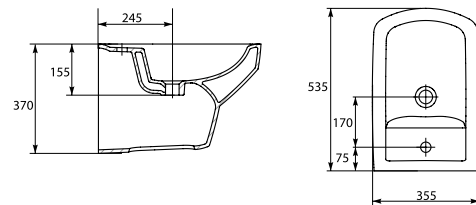

Weight [kg]	18
Number of pieces on a pallet	12
Pallet weight [kg]	267