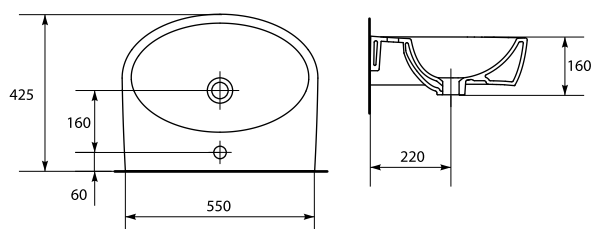

Weight [kg]	12,8
Number of pieces on a pallet	30
Pallet weight [kg]	466