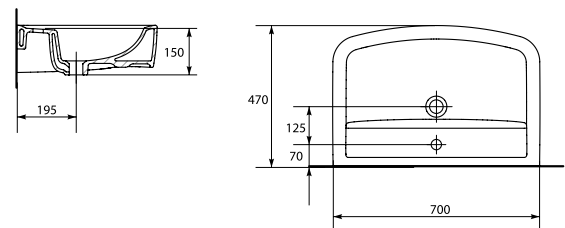

Weight [kg]	20
Number of pieces on a pallet	12
Pallet weight [kg]	330