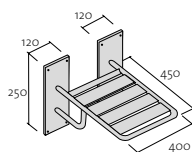

Weight [kg]	19,7
Number of pieces on a pallet	100
Pallet weight [kg]	264