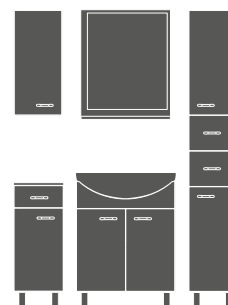

FEATURES OF SELECTED PRODUCTS:

2-year warranty
on a piece of furniture

Stable structure

Waterproof
surface

Easy washable
surface

Chrome handle

Lacquered fronts