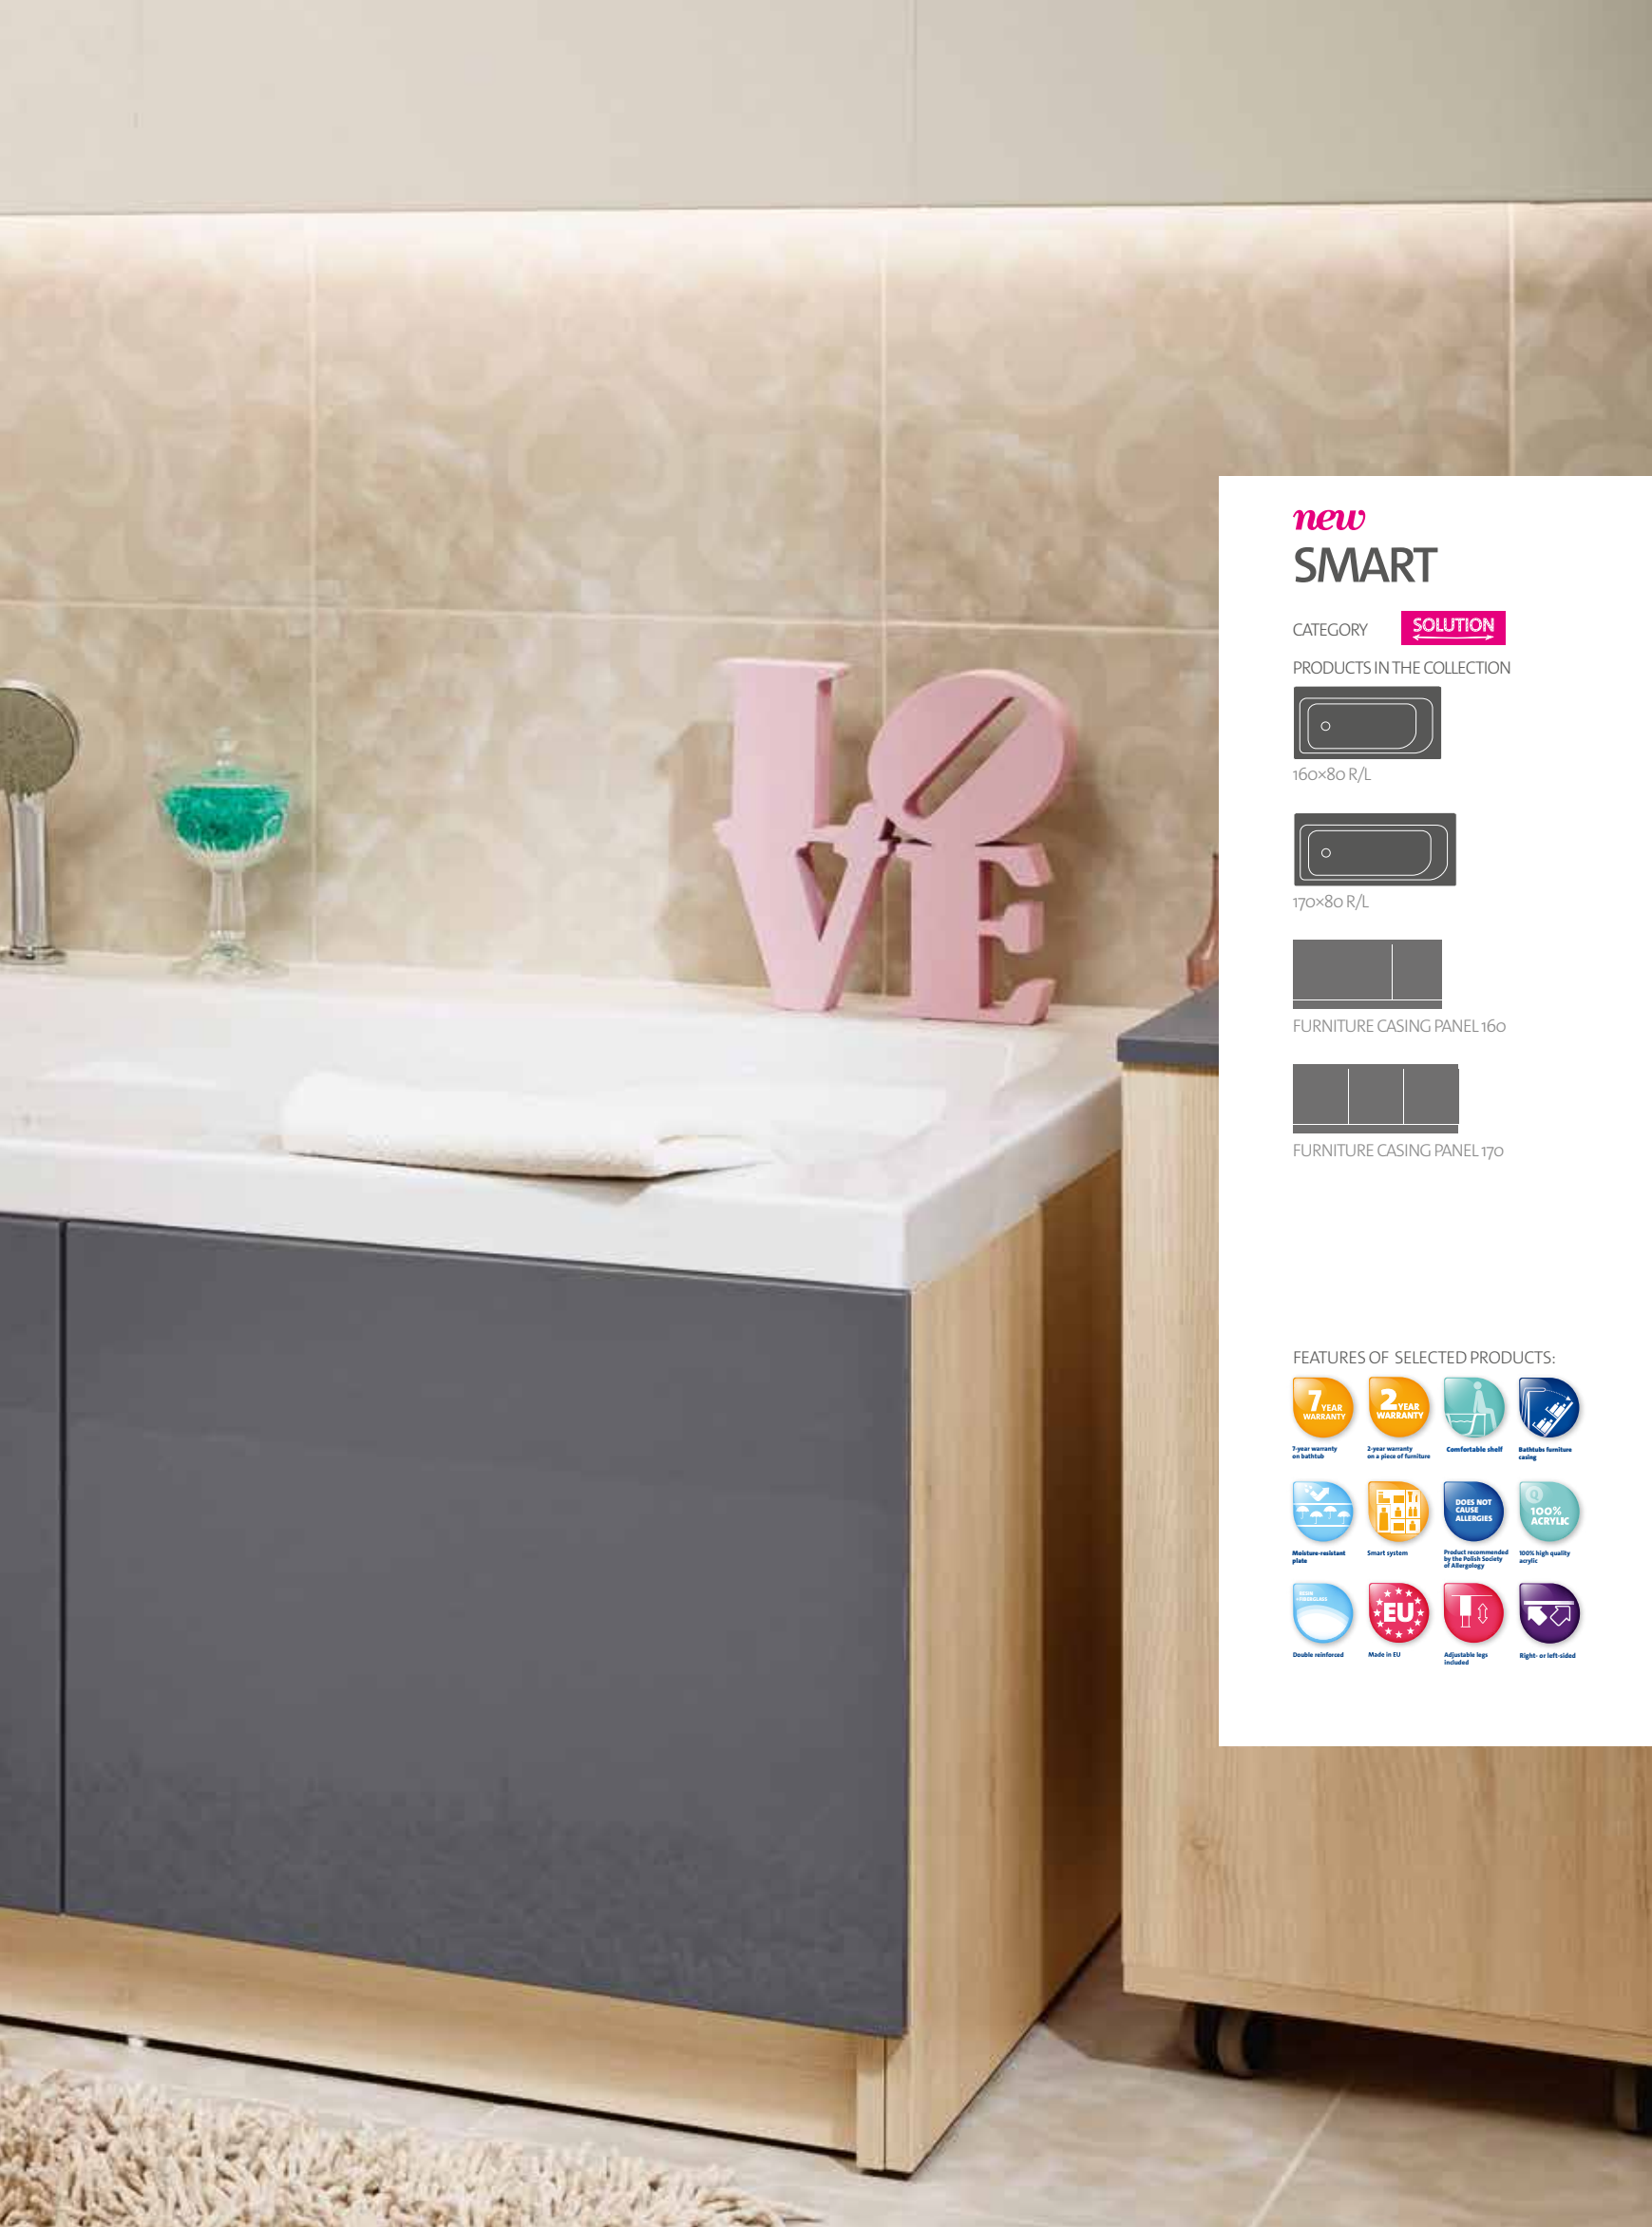

new
SMART

CATEGORY **SOLUTION**

PRODUCTS IN THE COLLECTION

160x80 R/L

170x80 R/L

FURNITURE CASING PANEL 160

FURNITURE CASING PANEL 170

FEATURES OF SELECTED PRODUCTS:

7 year warranty on bathtub

2 year warranty on a piece of furniture

Comfortable shelf

Bathbath furniture casing

Moisture-resistant plate

Smart system

100% high quality acrylic

Double reinforced

Made in EU

Adjustable legs included

Right or left-sided