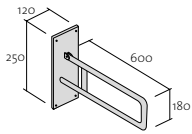

Weight [kg]	20
Number of pieces on a pallet	100
Pallet weight [kg]	351