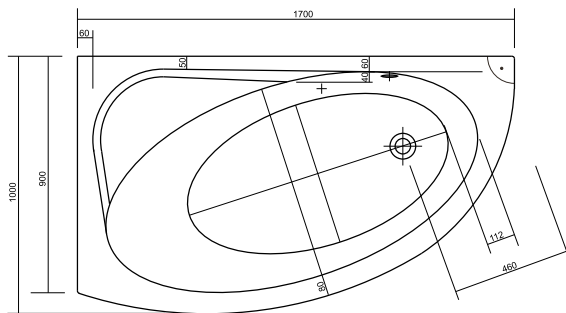

Depth [cm]	Height of front/side casing [cm]	Volume before overflowing [l]	Weight [kg]	No. of pieces on a pallet	Pallet's weight [kg]
Bathtub	42		205	21,5	18	402
Front casing		54		4,6	15	103