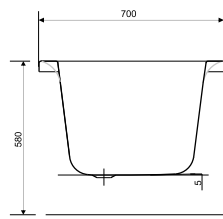

Depth [cm]	Height of front/side casing [cm]	Volume before overflowing [l]	Weight [kg]	No. of pieces on a pallet	Pallet's weight [kg]
Bathtub	44		210	21	18	395
Front casing		56		4,5	15	84,5
Side casing		56		1,7	25	54,5