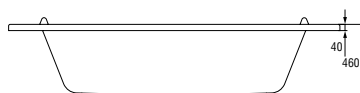

Depth [cm]	Height of front/side casing [cm]	Volume before overflowing [l]	Weight [kg]	No. of pieces on a pallet	Pallet's weight [kg]
Bathtub	46		355	34	18	627
Front casing		55		6,5	18	132