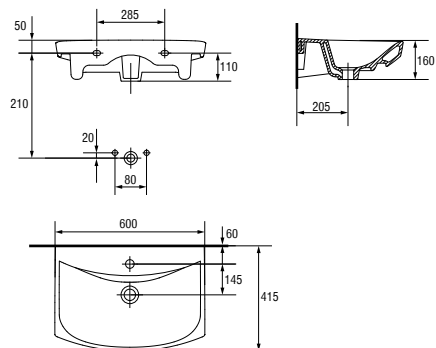

Weight [kg]	13.7
Number of pieces on a pallet	21
Pallet weight [kg]	322.9