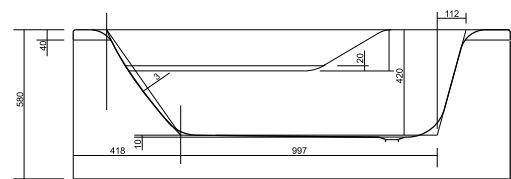

Dimensions: 160 × 100 cm

Also available with MEZA front casing 160 right/left (S401-097).

	Depth [cm]	Height of front/side casing [cm]	Volume before overflowing [l]	Weight [kg]	No. of pieces on a pallet	Pallet's weight [kg]
Bathtub	42		190	20	18	375
Front casing		54		4.4	15	104

Dimensions: 170 × 100 cm

Also available with MEZA front casing 170 right/left (S401-098).

	Depth [cm]	Height of front/side casing [cm]	Volume before overflowing [l]	Weight [kg]	No. of pieces on a pallet	Pallet's weight [kg]
Bathtub	42		205	21,5	18	402
Front casing		54		4,6	15	103