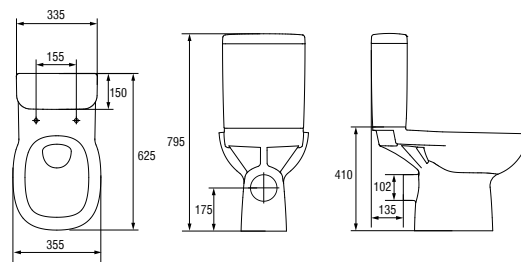

Weight [kg]	28,6
Number of pieces on a pallet	12
Pallet weight [kg]	440,2