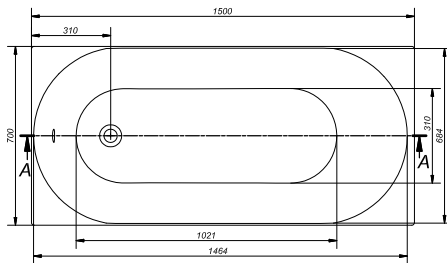

Depth [cm]	Height of front/side casing [cm]	Volume before overflowing [l]	Weight [kg]	No. of pieces on a pallet	Pallet's weight [kg]
Bathtub	43		160	17,5	18	330
Front casing		58		3,75	15	73,25
Side casing		58		1,8	25	57