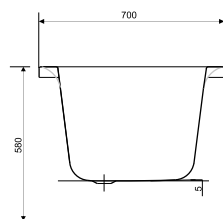

Depth [cm]	Height of front/side casing [cm]	Volume before overflowing [l]	Weight [kg]	No. of pieces on a pallet	Pallet's weight [kg]
Bathtub	44		195	19	18	359
Front casing		56		4	15	77
Side casing		56		1,7	25	54,5