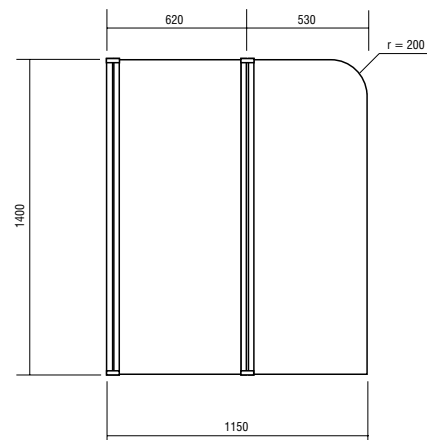

S623-002

EASY two-wing bath screen

Dimensions: 115x140