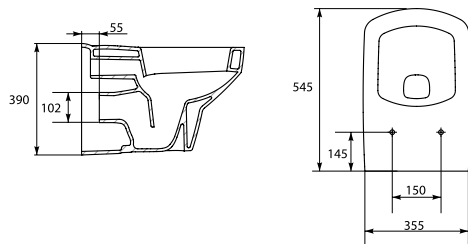

Weight [kg]	26,2
Number of pieces on a pallet	12
Pallet weight [kg]	361