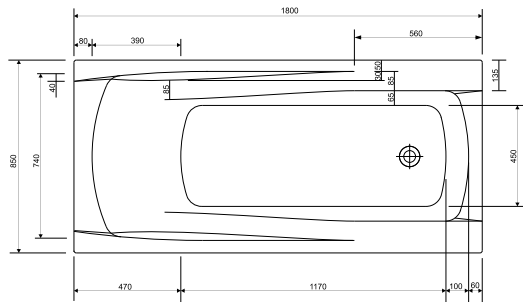

S301-129

ZEN 180 rectangular bathtub

Dimensions: 180 × 85 cm

Also available with front casing 180 (s401-088) and ZEN side casing (s401-100).