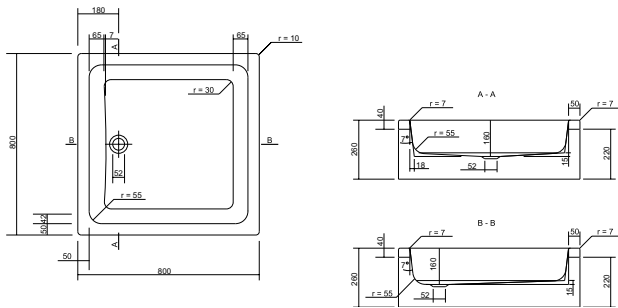

S204-014

TAKO 90/16 square shower tray

Dimensions: 90x90x16 cm