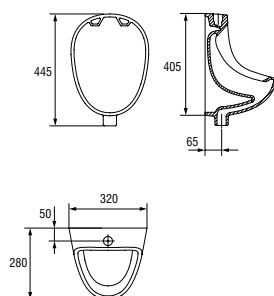

Weight [kg]	7,5
Number of pieces on a pallet	18
Pallet weight [kg]	186,2