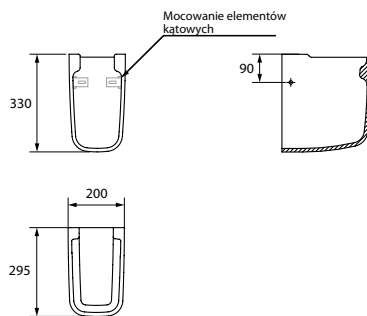

K10-007

OLIMPIA pedestal

Dimensions: 16×16 cm

| | |
|------------------------------|------|
| Weight [kg] | 10,6 |
| Number of pieces on a pallet | 30 |
| Pallet weight [kg] | 367 |

K10-006

OLIMPIA semi-pedestal

Dimensions: 20×29,5 cm

| | |
|------------------------------|-------|
| Weight [kg] | 7,6 |
| Number of pieces on a pallet | 32 |
| Pallet weight [kg] | 277,4 |

K10-010

OLIMPIA wall hung bidet

Dimensions: 37×53 cm
With hole for mixer.

| | |
|------------------------------|------|
| Weight [kg] | 15,3 |
| Number of pieces on a pallet | 16 |
| Pallet weight [kg] | 287 |

K10-009
OLIMPIA stand bidet
Dimensions: 36,5x57 cm
With hole for mixer.