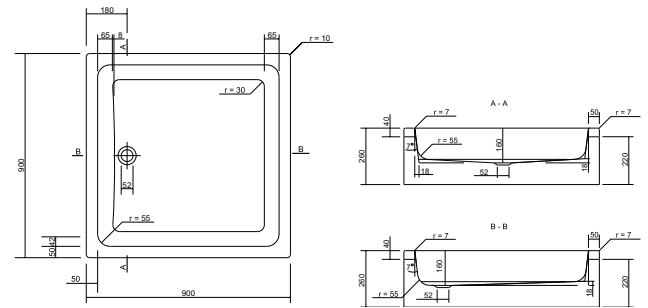

S204-013

TAKO 80/16 square shower tray

Dimensions: 80x80x16 cm

S204-014

TAKO 90/16 square shower tray

Dimensions: 90x90x16 cm

new
EASY

CATEGORY **SOLUTION**