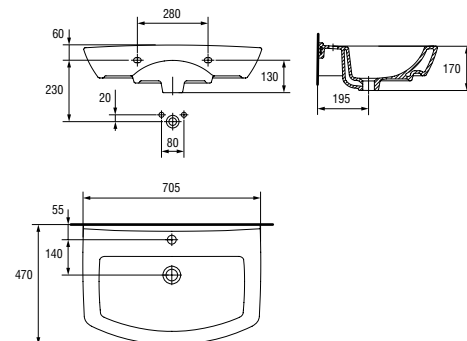

Weight [kg]	18,7
Number of pieces on a pallet	12
Pallet weight [kg]	274,6