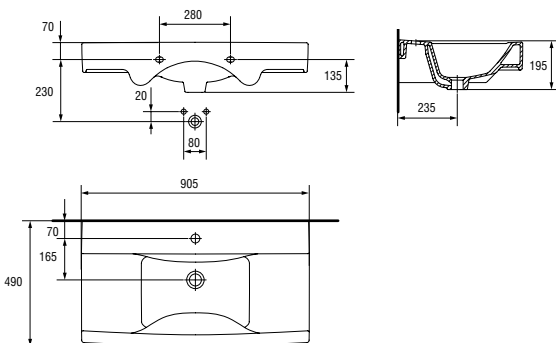

Weight [kg]	26,8
Number of pieces on a pallet	10
Pallet weight [kg]	276