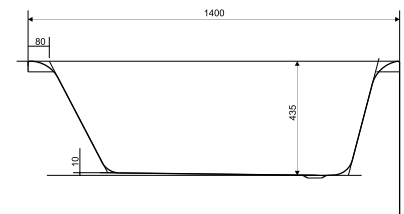

Depth [cm]	Height of front/side casing [cm]	Volume before overflowing [l]	Weight [kg]	No. of pieces on a pallet	Pallet's weight [kg]
Bathtub	43,5		165	16	18	303
Front casing		56		3,5	15	69,5
Side casing		56		1,7	25	54,5