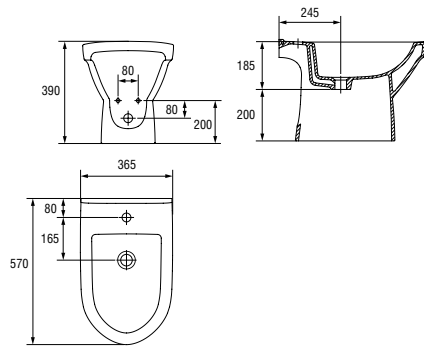

K10-007

OLIMPIA pedestal

Dimensions: 16×16 cm

| | |
|------------------------------|------|
| Weight [kg] | 10,6 |
| Number of pieces on a pallet | 30 |
| Pallet weight [kg] | 367 |

K10-006

OLIMPIA semi-pedestal

Dimensions: 20×29,5 cm

| | |
|------------------------------|-------|
| Weight [kg] | 7,6 |
| Number of pieces on a pallet | 32 |
| Pallet weight [kg] | 277,4 |

K10-010

OLIMPIA wall hung bidet

Dimensions: 37×53 cm
With hole for mixer.

| | |
|------------------------------|------|
| Weight [kg] | 15,3 |
| Number of pieces on a pallet | 16 |
| Pallet weight [kg] | 287 |

K10-009
OLIMPIA stand bidet
Dimensions: 36,5x57 cm
With hole for mixer.

| | |
|------------------------------|-------|
| Weight [kg] | 18,6 |
| Number of pieces on a pallet | 16 |
| Pallet weight [kg] | 321,4 |

K10-008
OLIMPIA wall hung bowl
Dimensions: 37x54 cm
Horizontal outflow.
To be completed with OLIMPIA duroplast, antibacterial toilet seat (K98-0010)
or OLIMPIA duroplast, slow-close, antibacterial toilet seat (K98-0011).