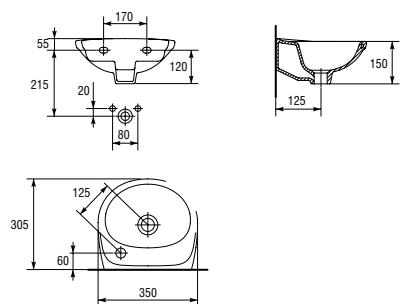

Weight [kg]	5
Number of pieces on a pallet	42
Pallet weight [kg]	262,84