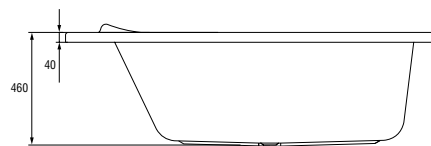

Depth [cm]	Height of front/side casing [cm]	Volume before overflowing [l]	Weight [kg]	No. of pieces on a pallet	Pallet's weight [kg]
Bathtub	46		225	21,8	18	408
Front casing		55		5,8	15	102