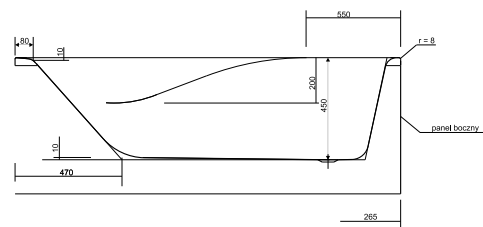

S301-128

ZEN 170 rectangular bathtub

Dimensions: 170 × 85 cm

Also available with front casing 170 (S401-046) and ZEN side casing (S401-100).