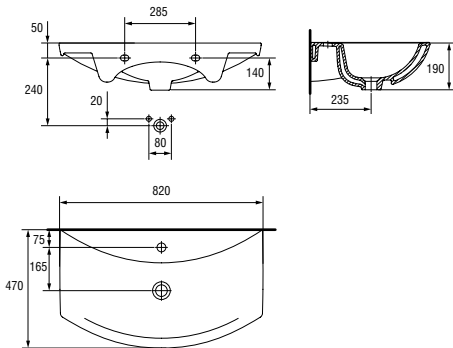

Weight [kg]	20
Number of pieces on a pallet	10
Pallet weight [kg]	243