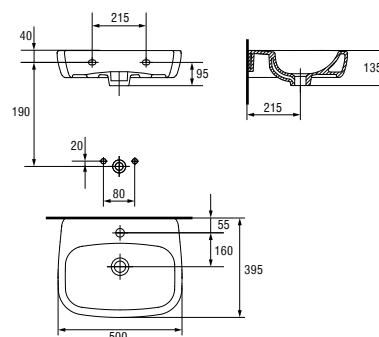

FACILE 50 washbasin

Dimensions: 50x39,5 cm

With hole for mixer.

Assembly with a semi-pedestal or an IBU cabinet.

Weight [kg]	10,5
Number of pieces on a pallet	30
Pallet weight [kg]	427,5