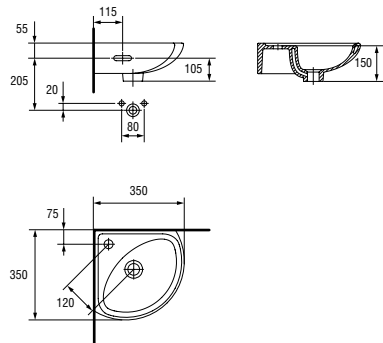

K11-0013

SIGMA 30 washbasin

Dimensions: 35×35 cm

With hole for mixer.

Weight [kg]	6,3
Number of pieces on a pallet	32
Pallet weight [kg]	242,2