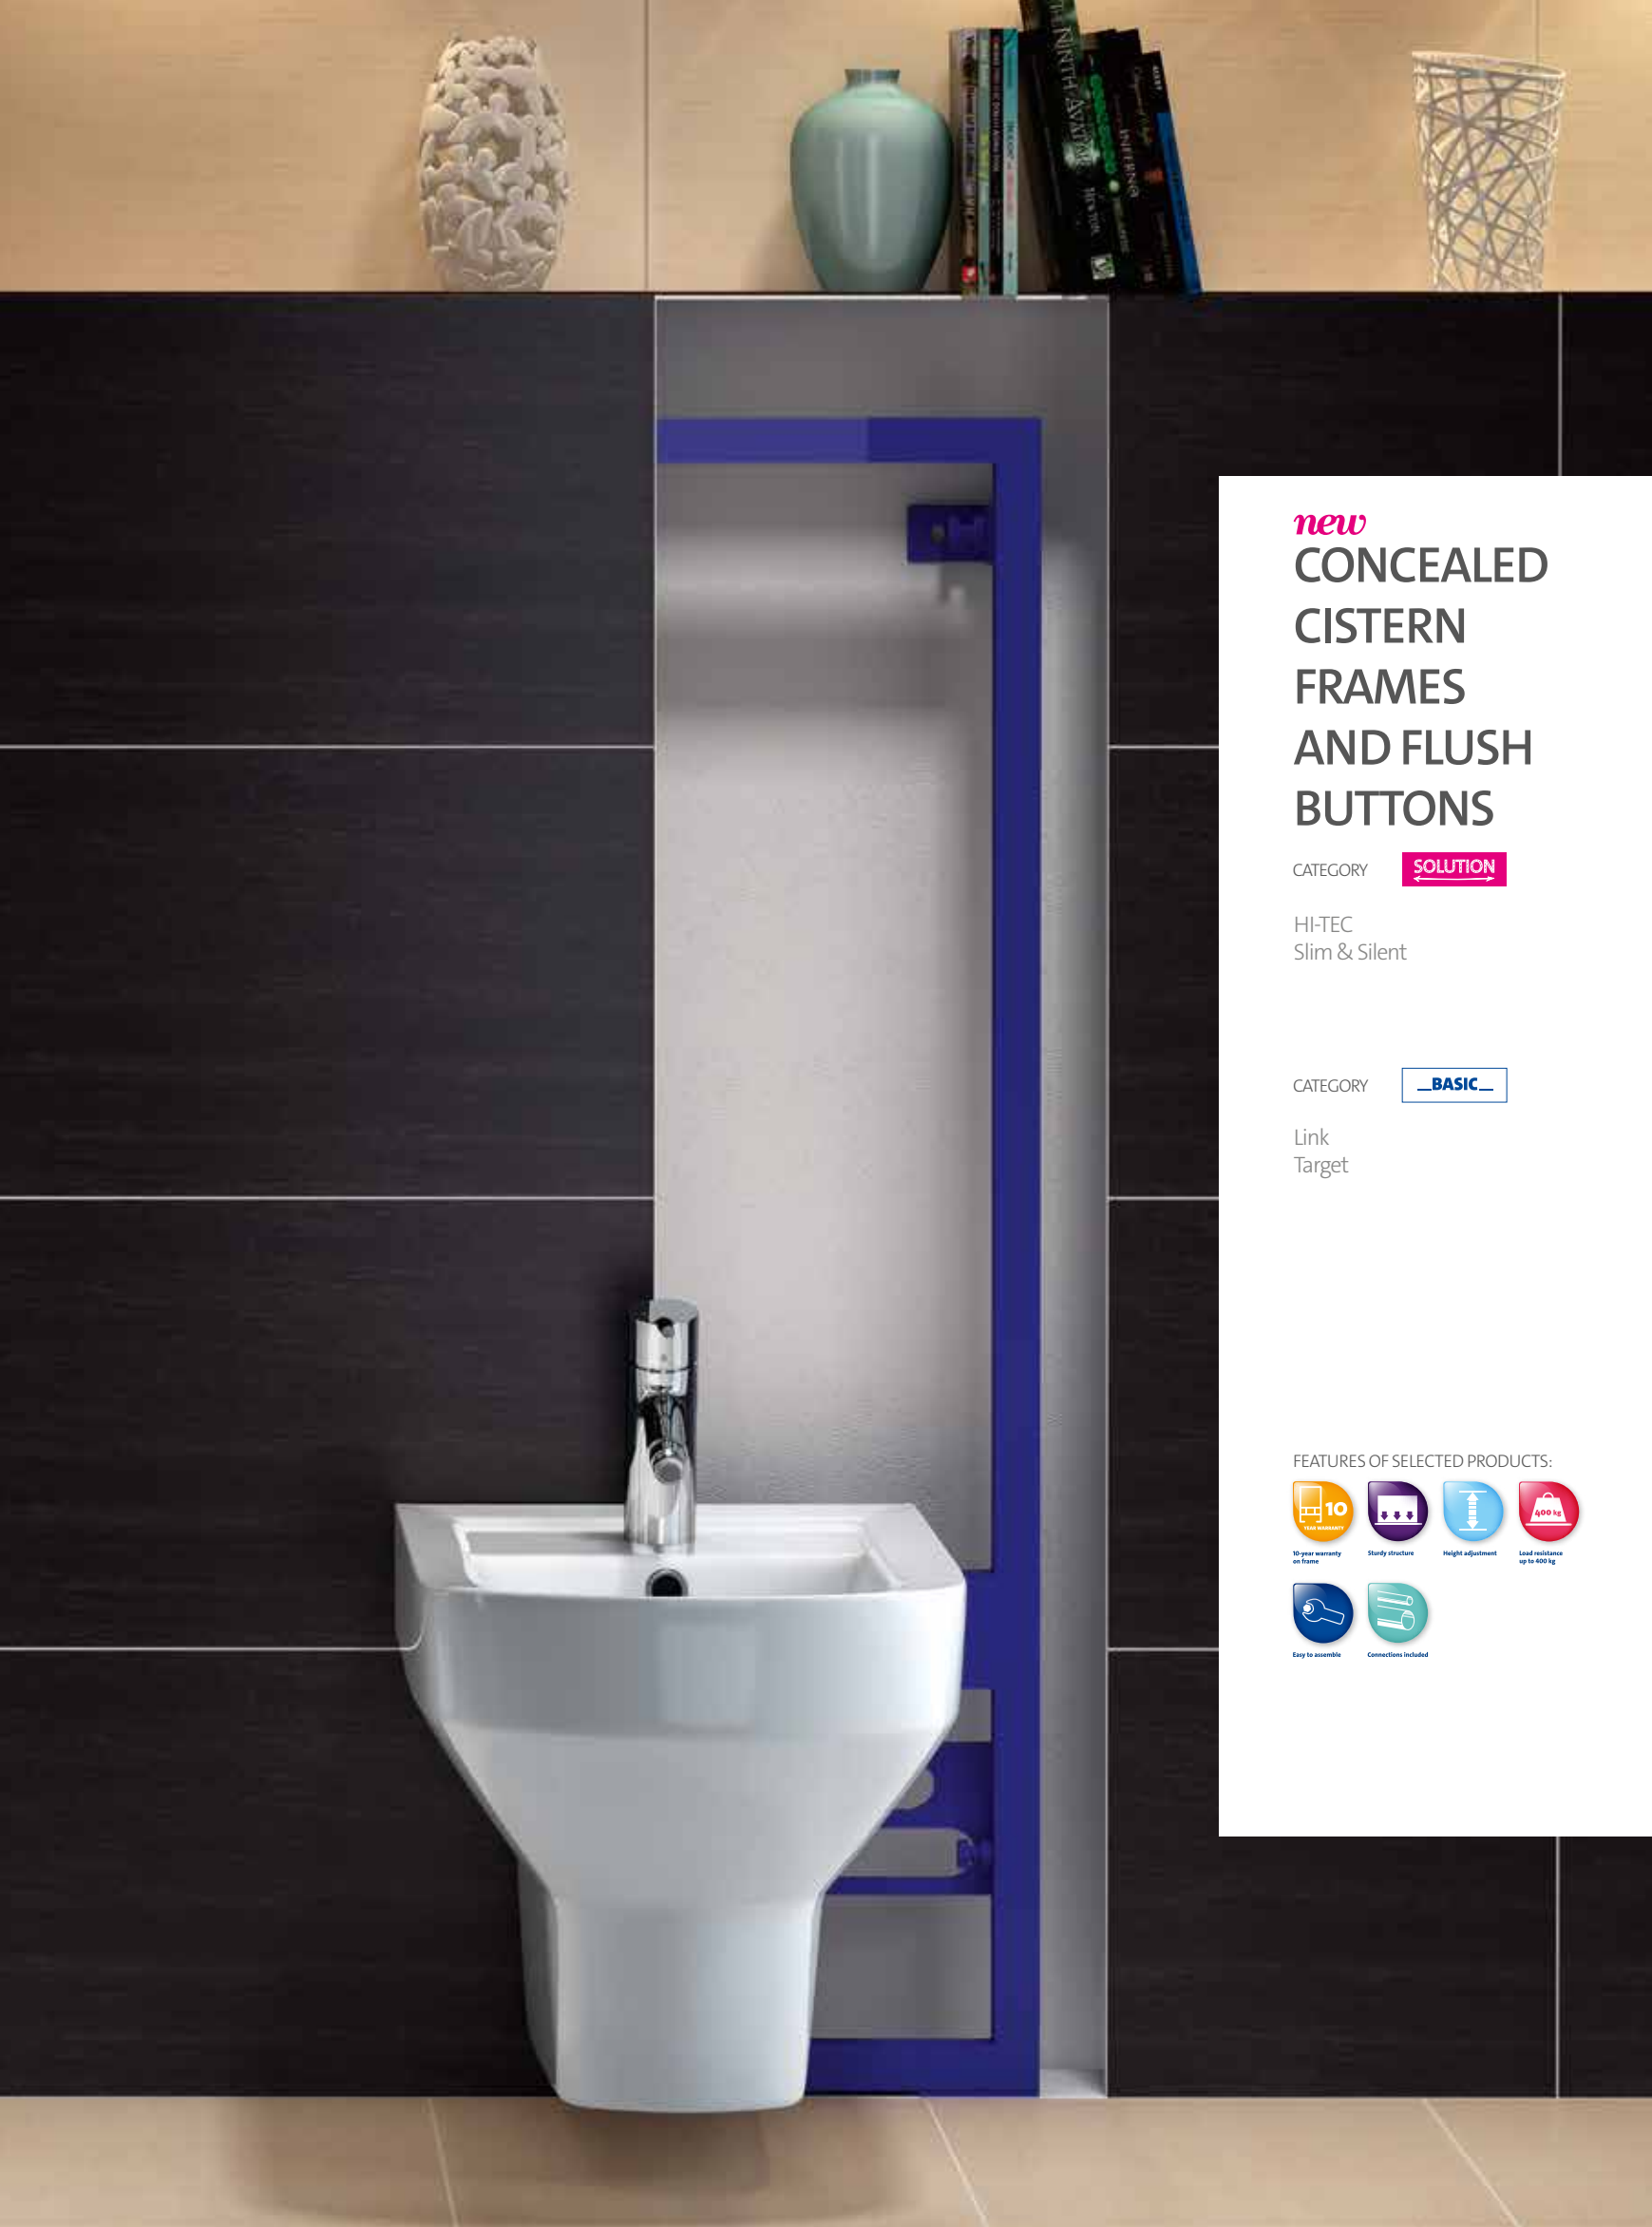

new
**CONCEALED
CISTERN
FRAMES
AND FLUSH
BUTTONS**

CATEGORY **SOLUTION**

HI-TEC
Slim & Silent

CATEGORY **BASIC**

Link
Target

FEATURES OF SELECTED PRODUCTS:

10-year warranty on frame

Sturdy structure