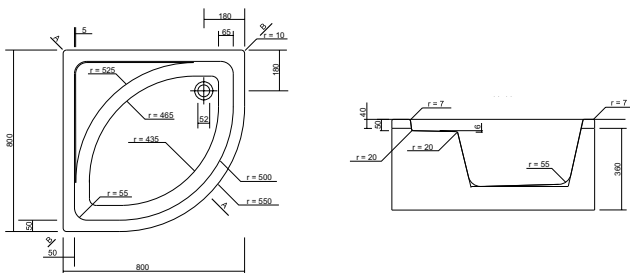

S204-008

TAKO 90/30 halfround shower tray

Dimensions: 90x90x30 cm

Also available with casing for 90/30 halfround shower tray (s402-011).