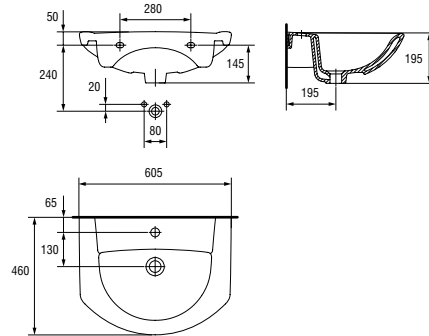

Weight [kg]	14,4
Number of pieces on a pallet	24
Pallet weight [kg]	394,5