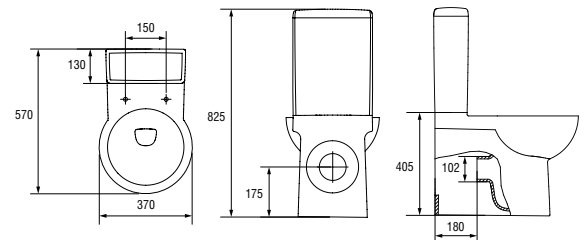

Dimensions: 37×57 cm

Universal bowl.

Bottom water inlet.

2/4 l function.

| | |
|------------------------------|-------|
| Weight [kg] | 34,4 |
| Number of pieces on a pallet | 12 |
| Pallet weight [kg] | 536,2 |