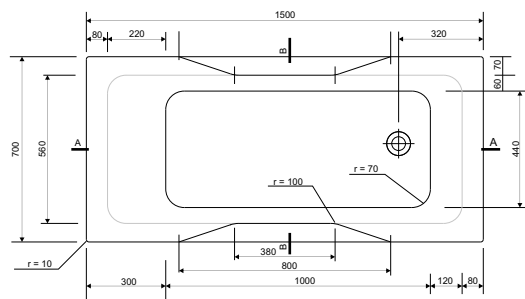

Depth [cm]	Height of front/side casing [cm]	Volume before overflowing [l]	Weight [kg]	No. of pieces on a pallet	Pallet's weight [kg]
Bathtub	43,5		185	18	18	339
Front casing		56		3,7	15	72,5
Side casing		56		1,7	25	54,5