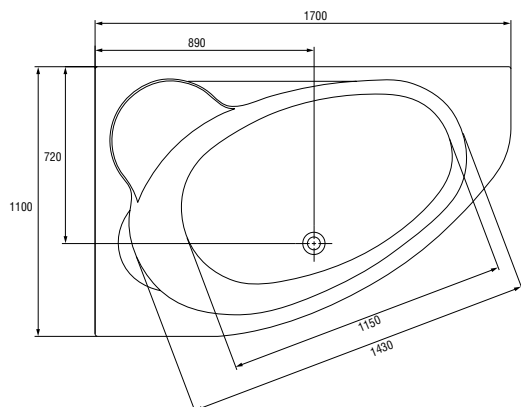

RIGHT - S301-115, LEFT - S301-114

KALIOPE 170 asymmetric bathtub right/left

Rozmiar: 170x110 cm

Also available with KALIOPE 170 front casing right (s401-096)/left (s401-095).