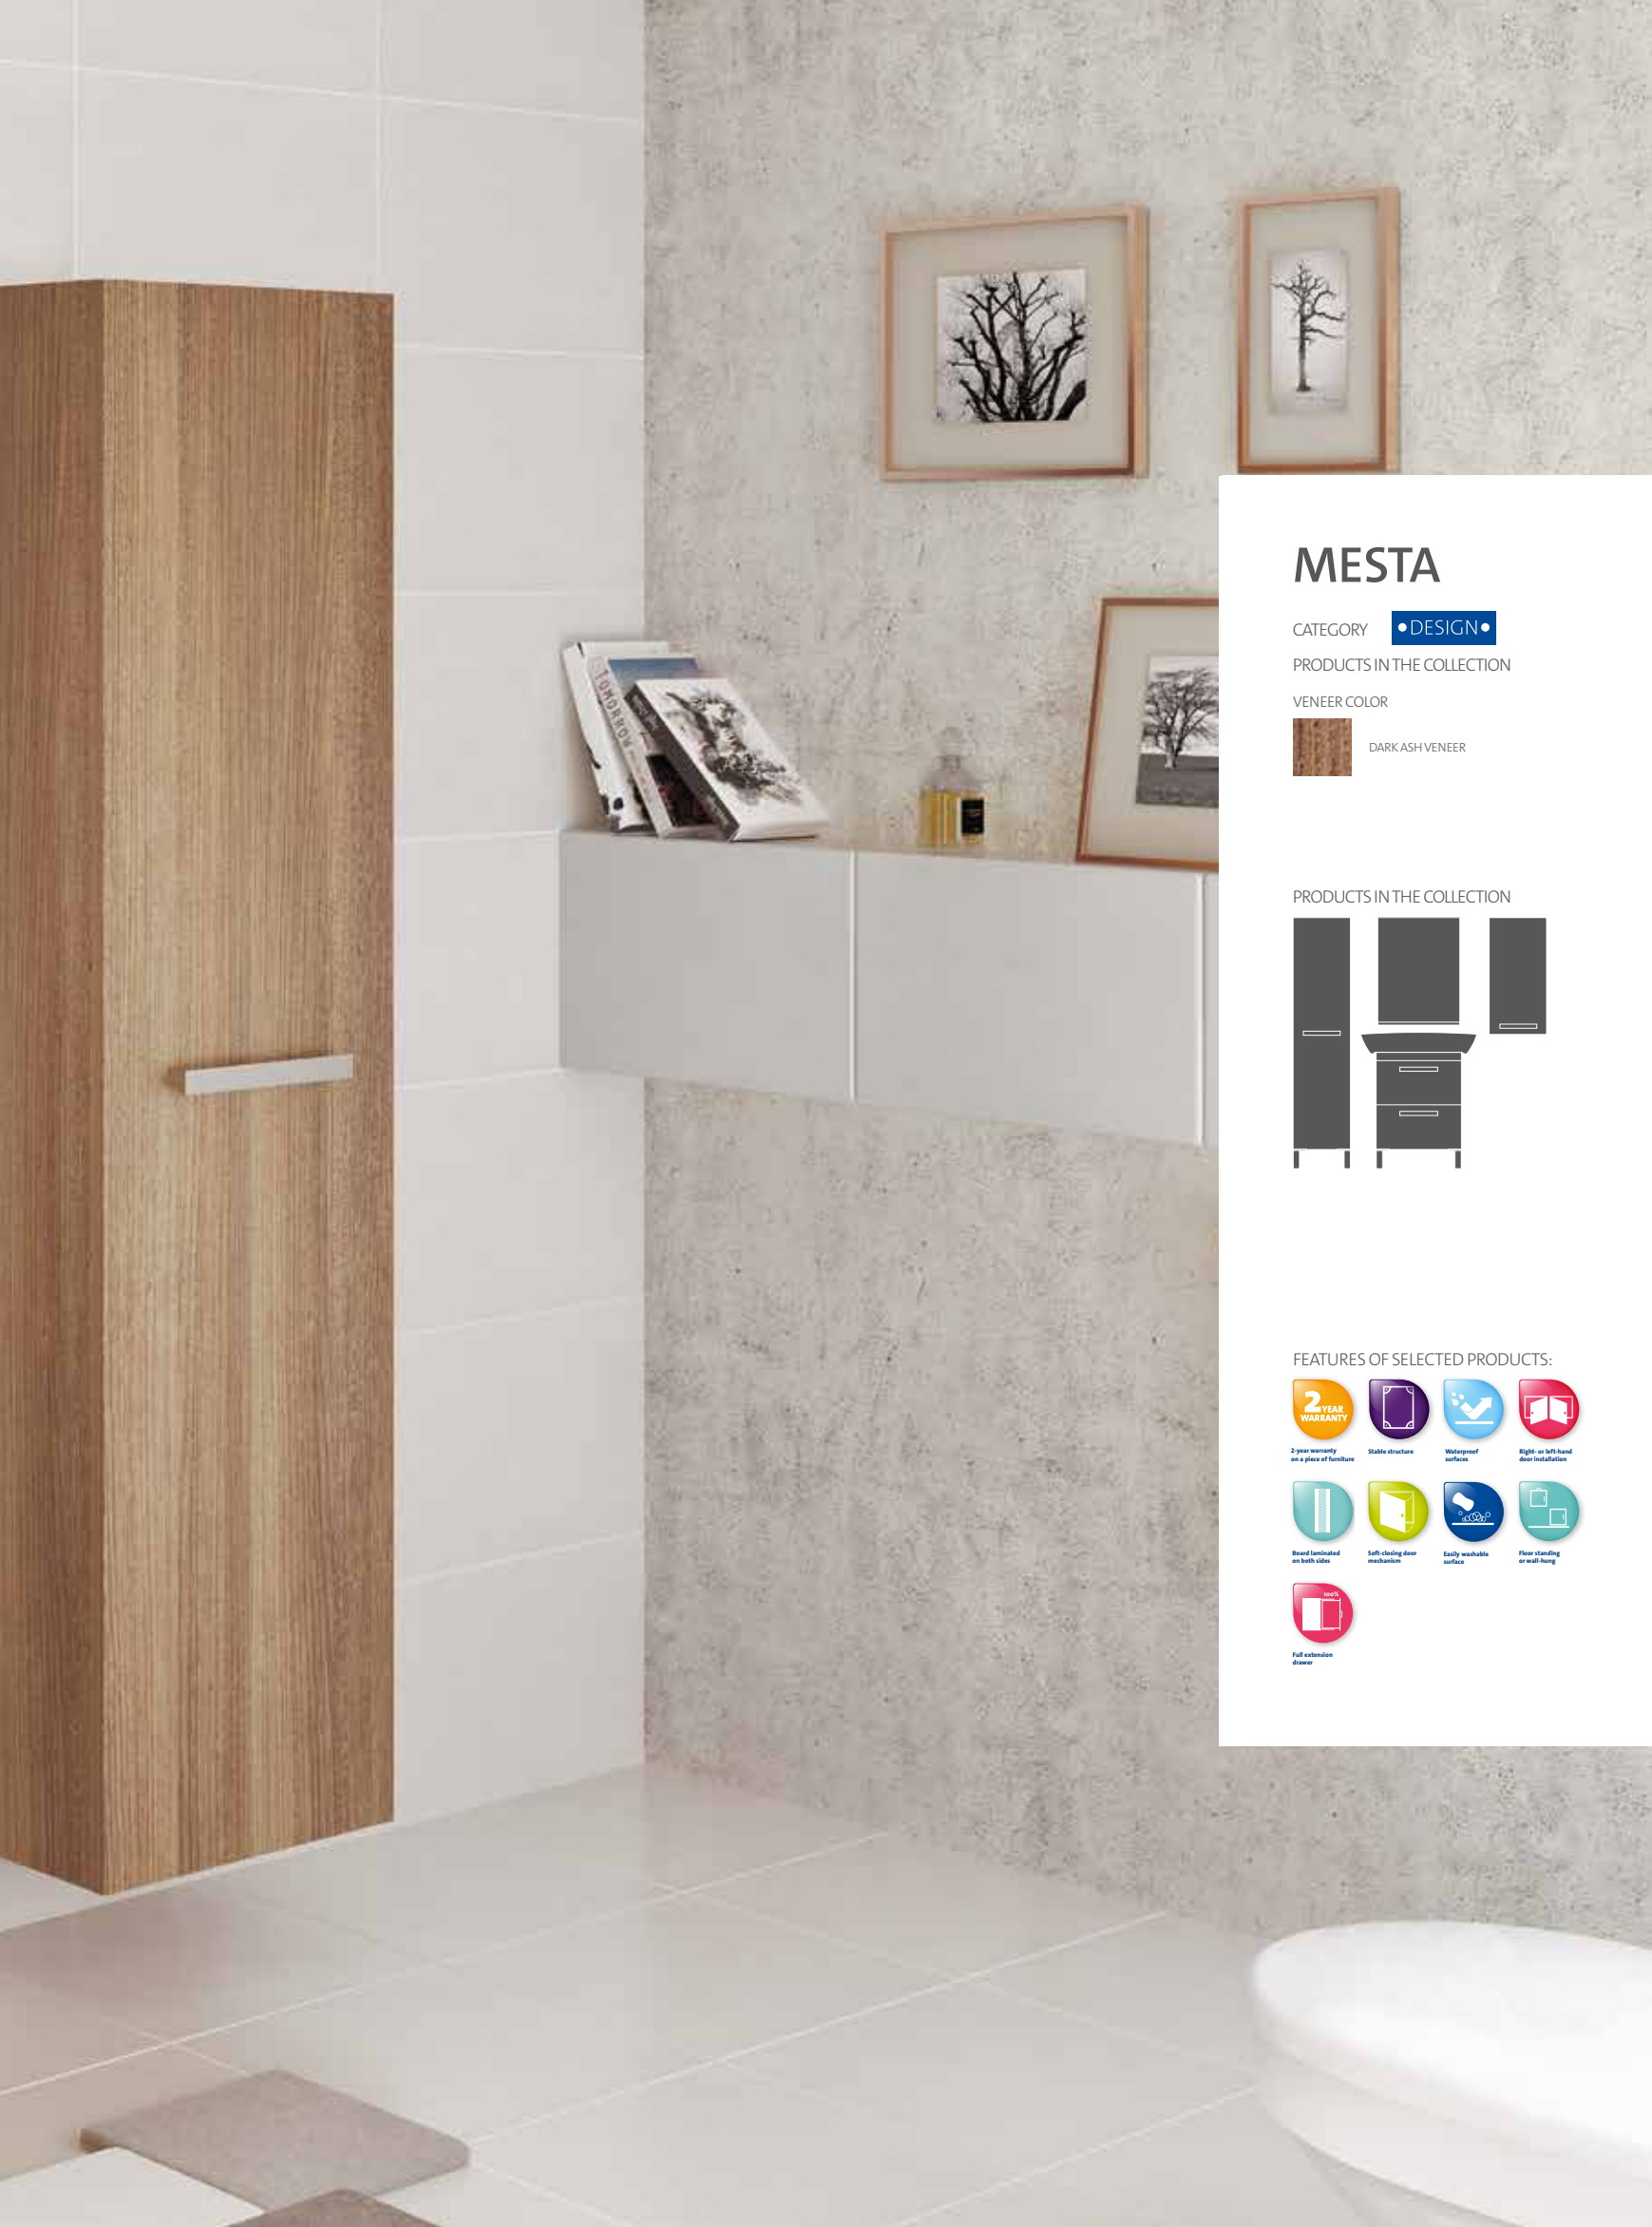

MESTA

CATEGORY **DESIGN**

PRODUCTS IN THE COLLECTION

VENEER COLOR

DARK ASH VENEER

PRODUCTS IN THE COLLECTION