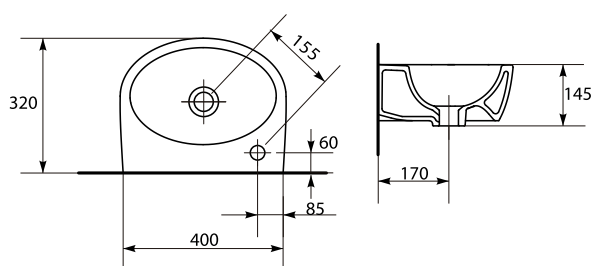

Ceramic usable space - 90% glazed

Increased space for toiletries

CERAMICS

LEFT: K27-009-L, RIGHT: K27-009-P
 PARVA 40 washbasin right/left
 Dimensions: 40 x 32 cm

| | |
|------------------------------|-------|
| Weight [kg] | 7,7 |
| Number of pieces on a pallet | 48 |
| Pallet weight [kg] | 506,2 |