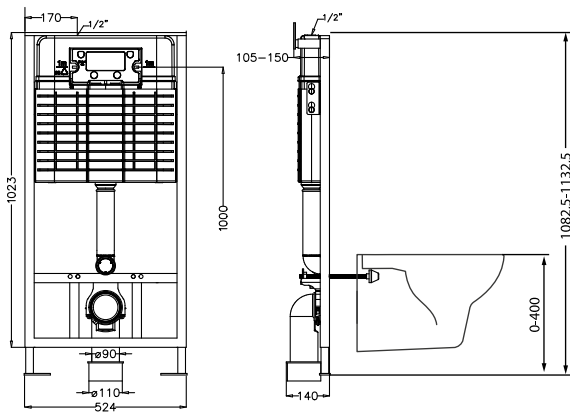

ADRIA
flush button
Width: 26,5 cm

K97-232

White

K97-233

Polished chrome

K97-234

Chrome matt

EGE
flush button
Width: 27 cm