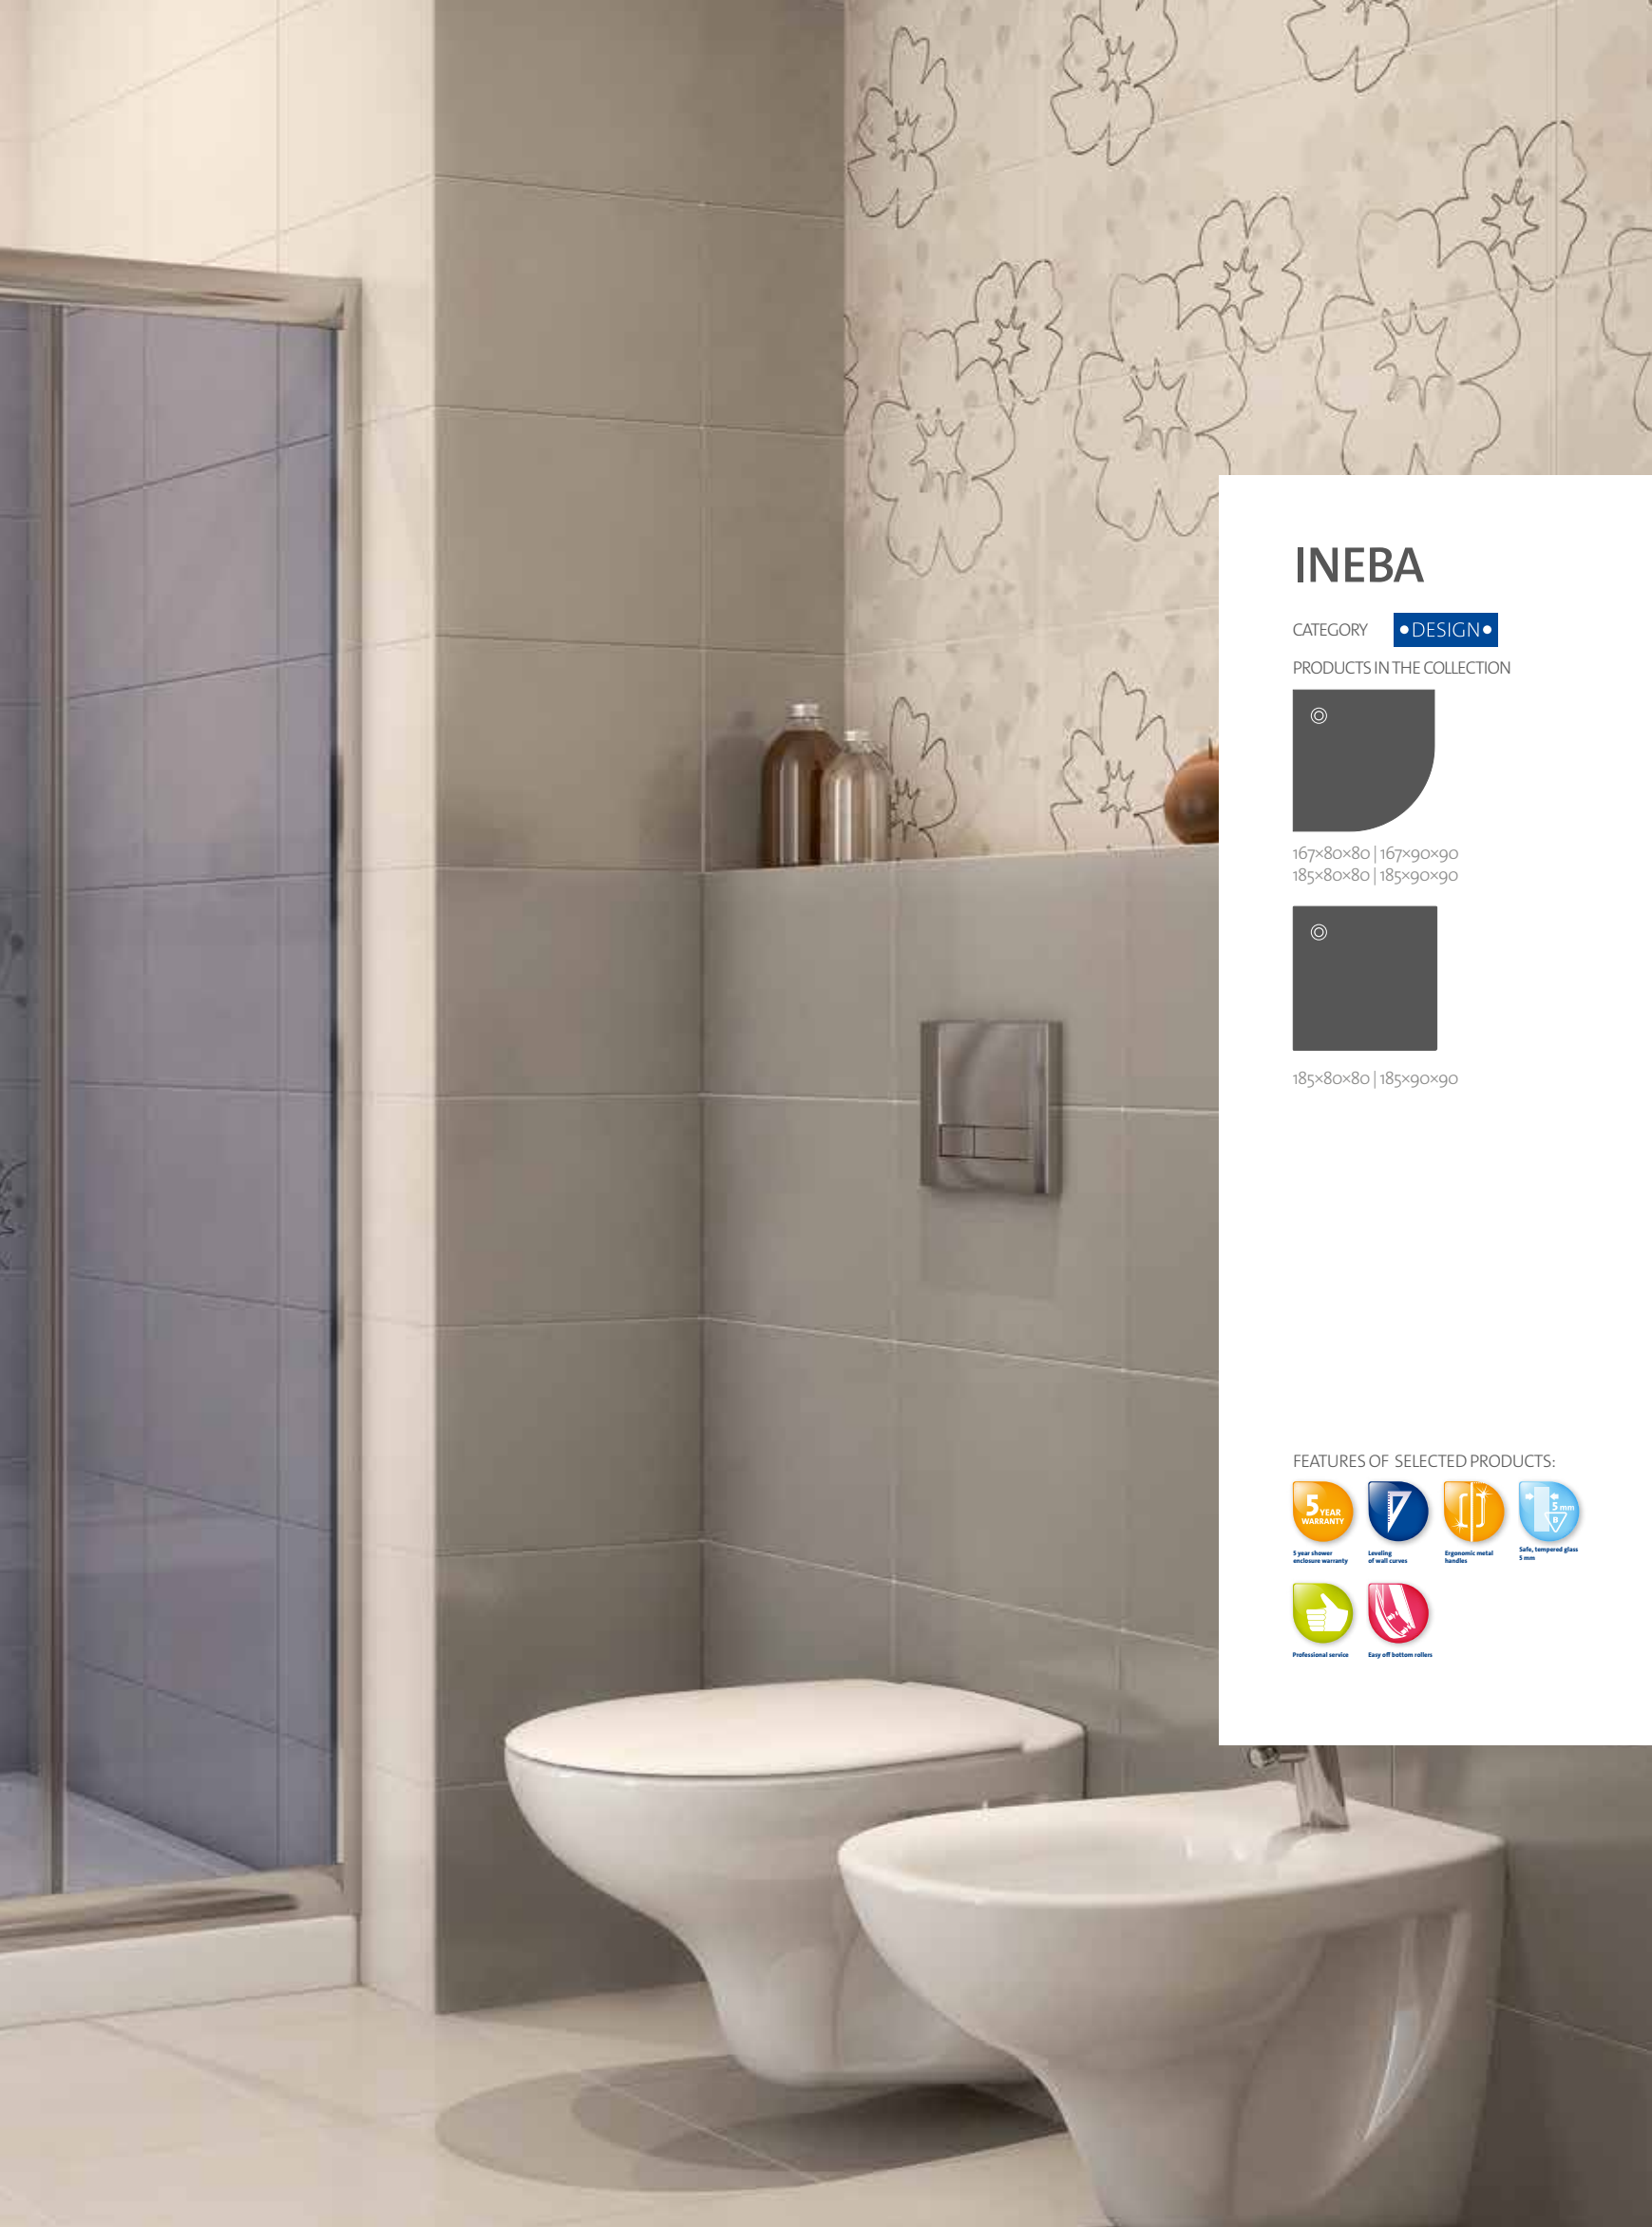

INEBA

CATEGORY **DESIGN**

PRODUCTS IN THE COLLECTION

167×80×80 | 167×90×90
185×80×80 | 185×90×90

185×80×80 | 185×90×90

FEATURES OF SELECTED PRODUCTS:

5 year shower enclosure warranty

Leveling of wall curves

Ergonomic metal handles

Safe, tempered glass 5mm

Professional service

Easy off bottom rollers