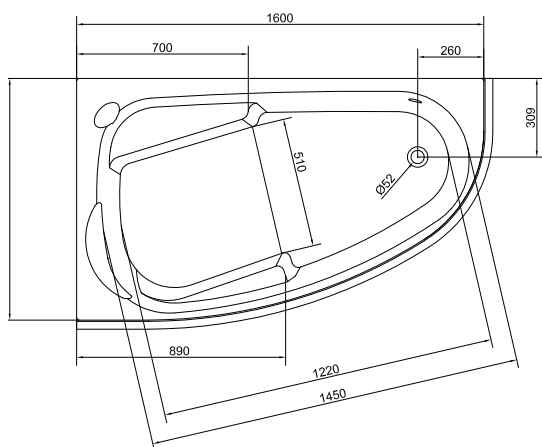

Depth [cm]	Height of front/side casing [cm]	Volume before overflowing [l]	Weight [kg]	No. of pieces on a pallet	Pallet's weight [kg]
Bathtub	42		220	22,5	18	426
Front casing		54,5		6,7	15	125,5