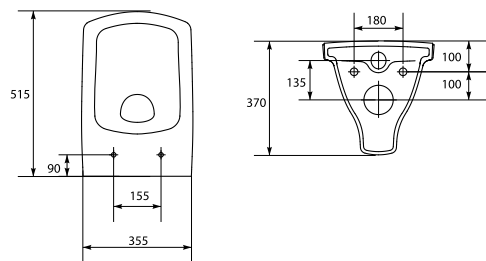

K102-014

EASY 60 washbasin

Dimensions: 60,5 x 45,5 cm
Clean Pro coating. With hole for mixer.
To be assembled with pedestal IRYDA,
semi-pedestal CARINA or EASY cabinet.

| | |
|------------------------------|------|
| Weight [kg] | 15,5 |
| Number of pieces on a pallet | 21 |
| Pallet weight [kg] | 367 |

K102-015

EASY 70 washbasin

Dimensions: 70,5 x 45,5 cm
Clean Pro coating. With hole for mixer.
To be assembled with pedestal IRYDA,
semi-pedestal CARINA or EASY cabinet.

| | |
|------------------------------|-------|
| Weight [kg] | 16 |
| Number of pieces on a pallet | 14 |
| Pallet weight [kg] | 253,6 |

K102-003

EASY wall-hung bowl

Dimensions: 35,5 x 51,5 cm

To be completed with EASY duroplast, antibacterial toilet seat (K98-0090) or EASY soft close, easy-off, duroplast, antibacterial toilet seat (K98-0089).