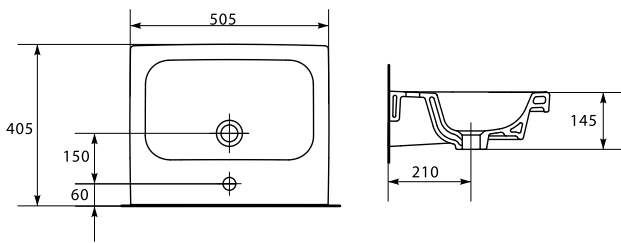

K103-005

COLOUR 50 washbasin

Dimensions: 50,5 x 40,5 cm

Matches cabinets from the series:

COLOUR, MELAR, MESTA, SMART, XANTIA RED, GALAXY 50

Weight [kg]	11
Number of pieces on a pallet	30
Pallet weight [kg]	376