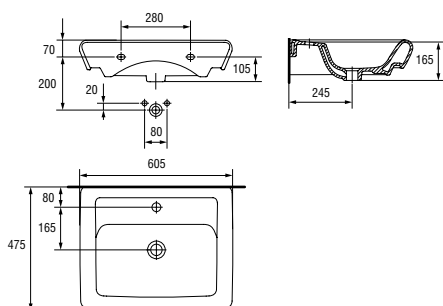

Weight [kg]	16,3
Number of pieces on a pallet	30
Pallet weight [kg]	541,5