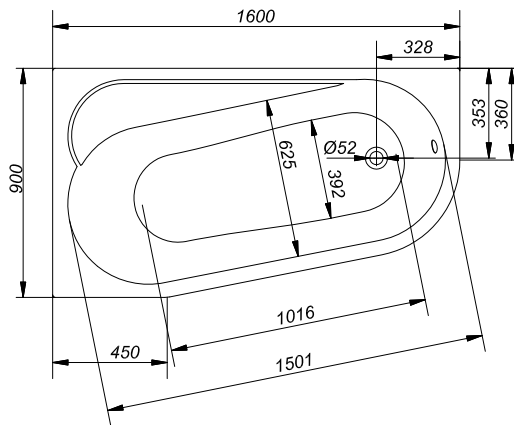

Depth [cm]	Height of front/side casing [cm]	Volume before overflowing [l]	Weight [kg]	No. of pieces on a pallet	Pallet's weight [kg]
Bathtub	42		183	19	18	361
Front casing		54		4,36	15	90,4