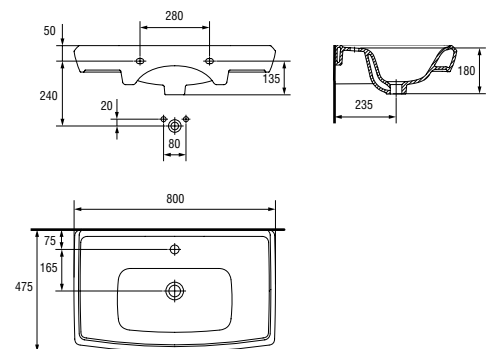

Weight [kg]	21,8
Number of pieces on a pallet	10
Pallet weight [kg]	261