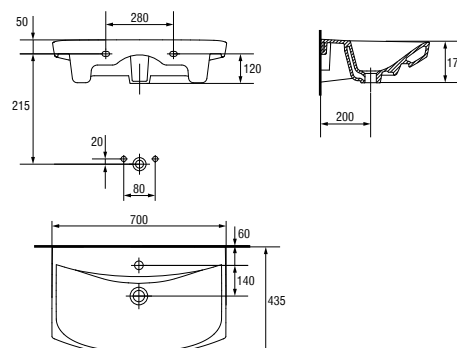

Weight [kg]	15.5
Number of pieces on a pallet	12
Pallet weight [kg]	245.8