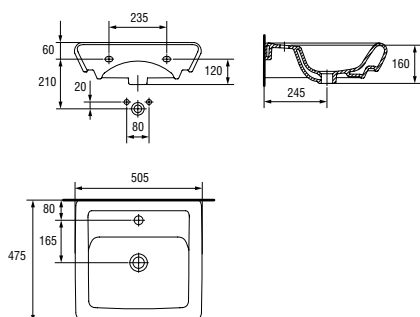

Weight [kg]	12,4
Number of pieces on a pallet	30
Pallet weight [kg]	466,5