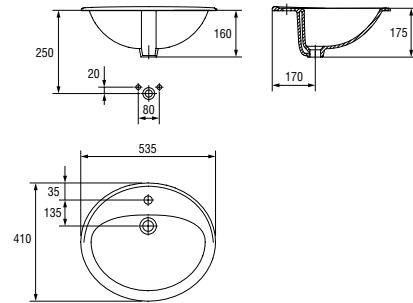

Weight [kg]	7
Number of pieces on a pallet	21
Pallet weight [kg]	192,7