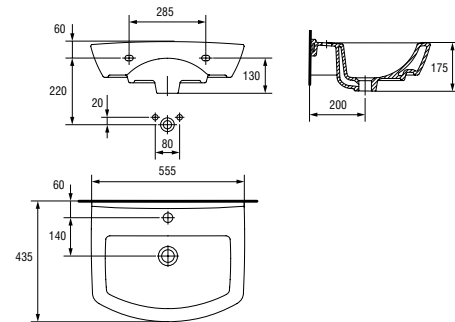

Dimensions: 40x38,5 cm

With hole for mixer.

Assembly with a decorative siphon or on a countertop.

| | |
|------------------------------|-----|
| Weight [kg] | 9,5 |
| Number of pieces on a pallet | 36 |
| Pallet weight [kg] | 391 |

Dimensions: 37×57 cm

Universal bowl.

Bottom water inlet.

2/4 l function.

| | |
|------------------------------|-------|
| Weight [kg] | 34,4 |
| Number of pieces on a pallet | 12 |
| Pallet weight [kg] | 536,2 |

OLIMPIA 50 washbasin

Dimensions: 50,5×41 cm

With hole for mixer.

Assembly with a pedestal or semi-pedestal.

| | |
|------------------------------|-------|
| Weight [kg] | 12,3 |
| Number of pieces on a pallet | 21 |
| Pallet weight [kg] | 289,3 |

K10-002

OLIMPIA 55 washbasin

Dimensions: 55,5×43,5 cm

With hole for mixer.

Assembly with a pedestal or semi-pedestal.

| | |
|------------------------------|-------|
| Weight [kg] | 13,7 |
| Number of pieces on a pallet | 21 |
| Pallet weight [kg] | 396,9 |