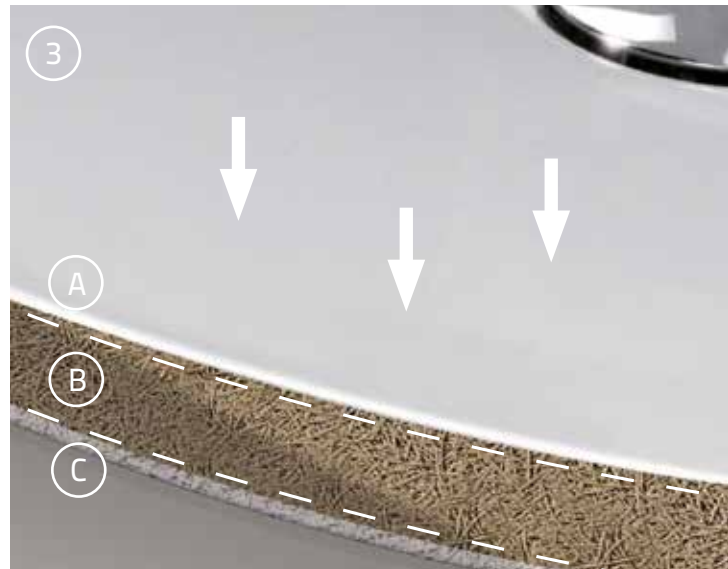

3/ REINFORCED SHOWER TRAYS

Reinforced with both resin and fiberglass, our shower trays provide comfort and safety of use.

A/acrylic
B/reinforcement
C/glassfiber with resin