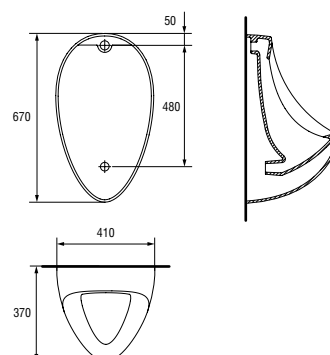

| | |
|------------------------------|-------|
| Weight [kg] | 13 |
| Number of pieces on a pallet | 6 |
| Pallet weight [kg] | 130,6 |

A 100 - K11-0024, A 101 - K11-0025

APOLLO 100/101 urinal

Dimensions: 34x29,5 cm