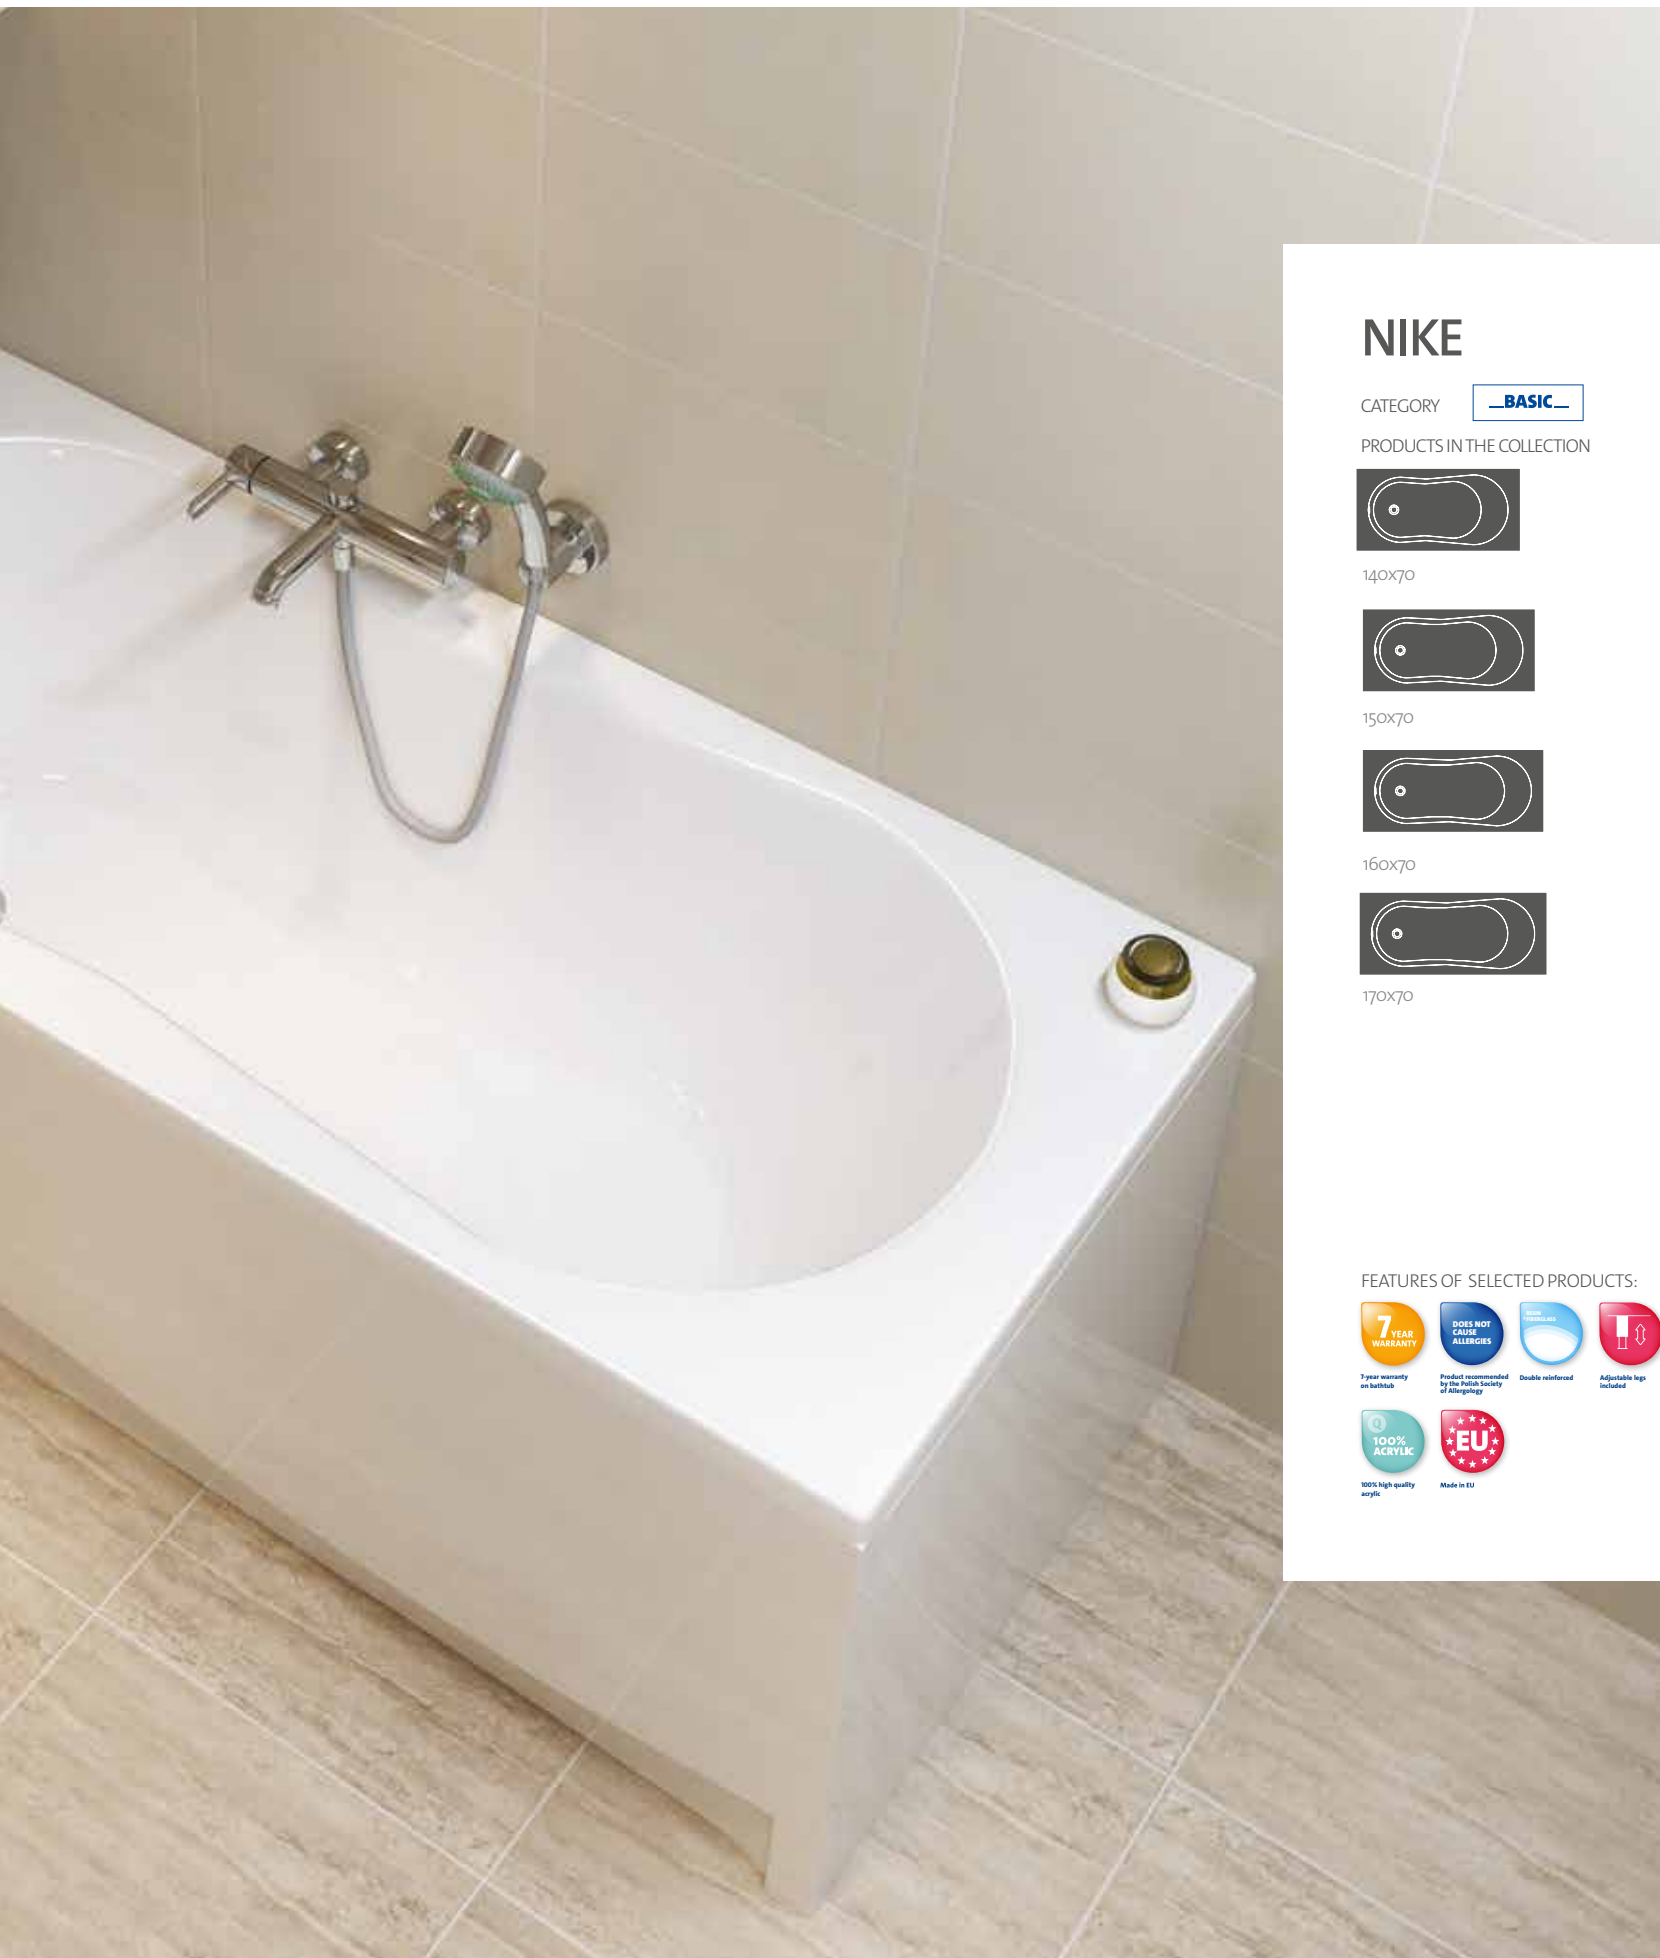

NIKE

CATEGORY **—BASIC—**

PRODUCTS IN THE COLLECTION

140x70

150x70

160x70

170x70

FEATURES OF SELECTED PRODUCTS:

7-year warranty on bathtub

Double reinforced

Adjustable legs included

100% high-quality acrylic

Made in EU