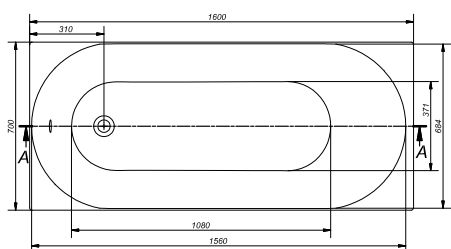

Depth [cm]	Height of front/side casing [cm]	Volume before overflowing [l]	Weight [kg]	No. of pieces on a pallet	Pallet's weight [kg]
Bathtub	43		167,5	19,4	18	366,2
Front casing		58		4,15	15	79,25
Side casing		58		1,8	25	57