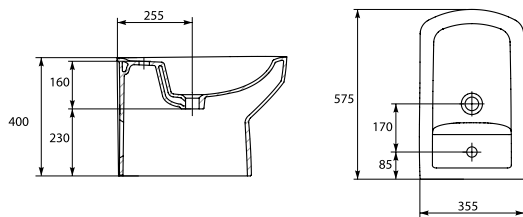

K101-006-BOX

PURE stand bidet

Dimensions: 35,5x57,5 cm

| | |
|------------------------------|------|
| Weight [kg] | 25,3 |
| Number of pieces on a pallet | 12 |
| Pallet weight [kg] | 347 |

K101-005-BOX

PURE wall hung bidet