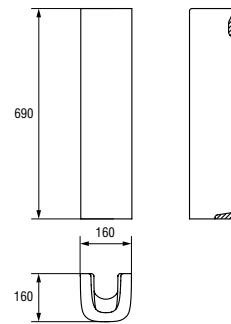

Dimensions: 37×57 cm

Universal bowl.

Bottom water inlet.

2/4 l function.

| | |
|------------------------------|-------|
| Weight [kg] | 34,4 |
| Number of pieces on a pallet | 12 |
| Pallet weight [kg] | 536,2 |

CERAMICS

K10-005

OLIMPIA 80 washbasin

Dimensions: 81×48,5 cm
With hole for mixer.

Assembly on BAMAKO and MESTA cabinets.

| | |
|------------------------------|-----|
| Weight [kg] | 23 |
| Number of pieces on a pallet | 10 |
| Pallet weight [kg] | 256 |

K10-007

OLIMPIA pedestal

Dimensions: 16×16 cm

| | |
|------------------------------|------|
| Weight [kg] | 10,6 |
| Number of pieces on a pallet | 30 |
| Pallet weight [kg] | 367 |

K10-006

OLIMPIA semi-pedestal

Dimensions: 20×29,5 cm

| | |
|------------------------------|-------|
| Weight [kg] | 7,6 |
| Number of pieces on a pallet | 32 |
| Pallet weight [kg] | 277,4 |

K10-010

OLIMPIA wall hung bidet

Dimensions: 37×53 cm
With hole for mixer.