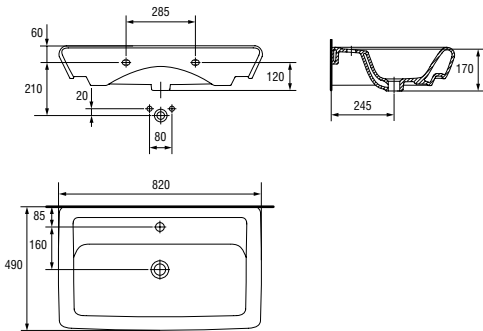

| | |
|------------------------------|------|
| Weight [kg] | 15,3 |
| Number of pieces on a pallet | 16 |
| Pallet weight [kg] | 287 |

K10-009
OLIMPIA stand bidet
Dimensions: 36,5x57 cm
With hole for mixer.

CERAMICS

K02-019

IRYDA 80 washbasin

Dimensions: 82×49 cm

With hole for mixer.

Assembly on IRYDA and TAZA cabinets.

| | |
|------------------------------|-----|
| Weight [kg] | 24 |
| Number of pieces on a pallet | 10 |
| Pallet weight [kg] | 307 |