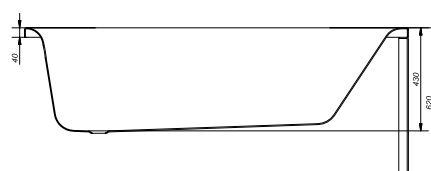

Depth [cm]	Height of front/side casing [cm]	Volume before overflowing [l]	Weight [kg]	No. of pieces on a pallet	Pallet's weight [kg]
Bathtub	43		180	20,5	18	386
Front casing		58		4,35	15	82,25
Side casing		58		1,8	25	57