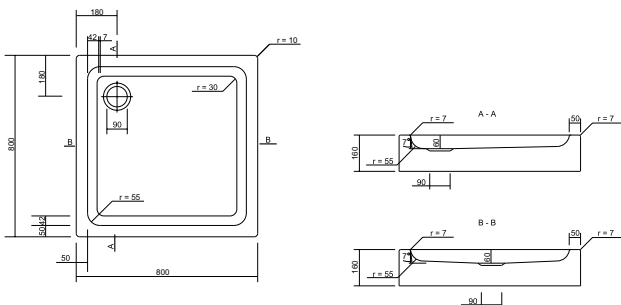

S204-012
TAKO 90/6 square shower tray integrated with casing
Dimensions: 90x90x6 cm