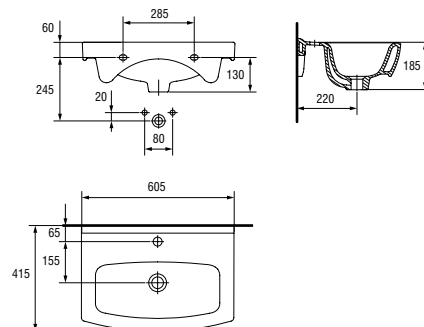

Weight [kg]	14,1
Number of pieces on a pallet	24
Pallet weight [kg]	399,3