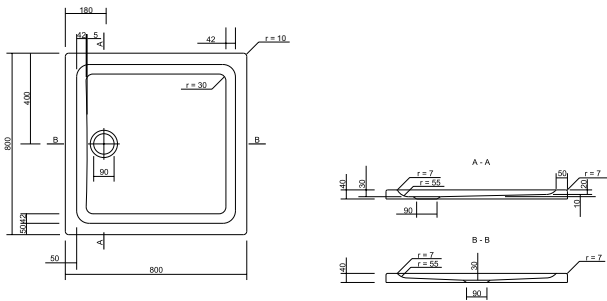

S204-008

TAKO 90/30 halfround shower tray

Dimensions: 90x90x30 cm

Also available with casing for 90/30 halfround shower tray (s402-011).

SHOWER TRAYS

S204-009
TAKO 80/3 square shower tray
Dimensions: 80x80x3 cm