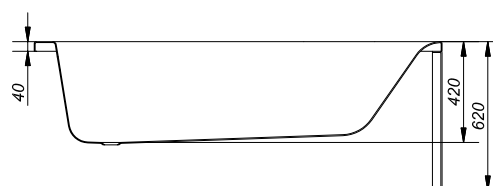

Depth [cm]	Height of front/side casing [cm]	Volume before overflowing [l]	Weight [kg]	No. of pieces on a pallet	Pallet's weight [kg]
Bathtub	42		174,5	17,8	18	337,4
Front casing		58		4,15	15	82,25
Side casing		58		1,8	25	57