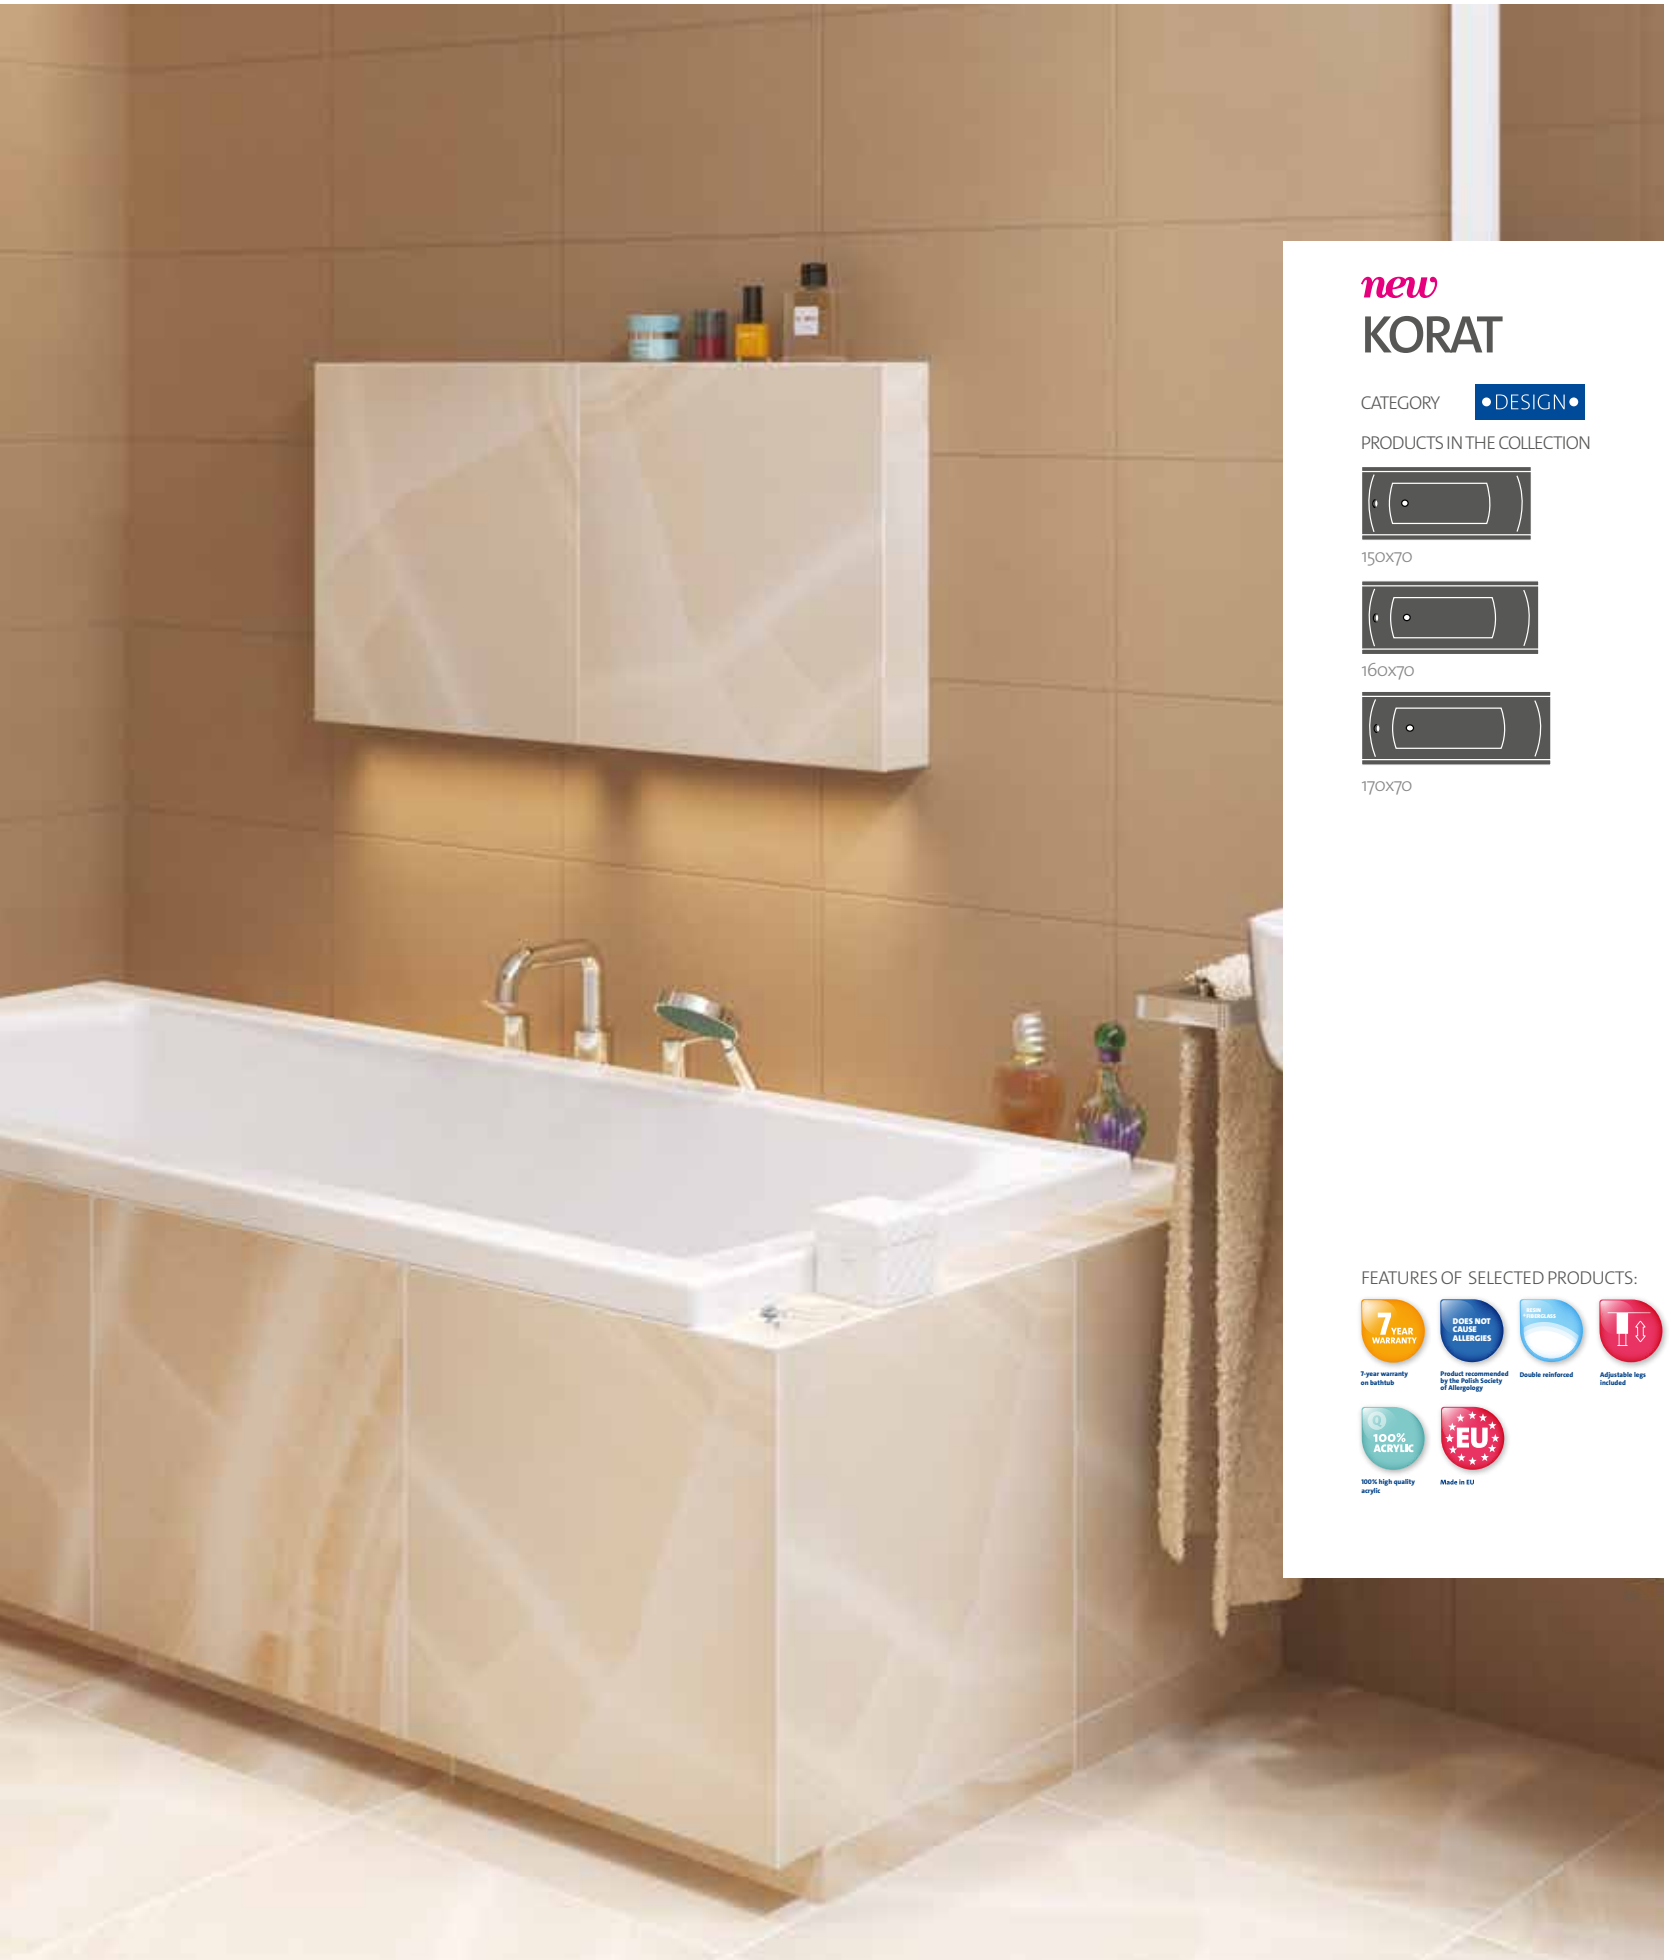

new
KORAT

CATEGORY **DESIGN**

PRODUCTS IN THE COLLECTION

150x70

160x70

170x70

FEATURES OF SELECTED PRODUCTS:

7-year warranty on bathtub

Double reinforced

Adjustable legs included

100% high-quality acrylic

Made in EU