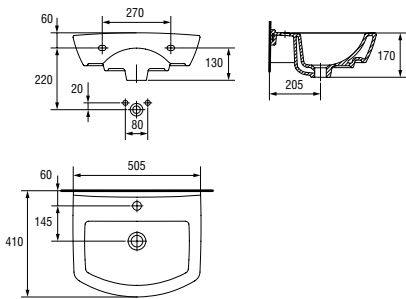

Dimensions: 40x38,5 cm

With hole for mixer.

Assembly with a decorative siphon or on a countertop.

| | |
|------------------------------|-----|
| Weight [kg] | 9,5 |
| Number of pieces on a pallet | 36 |
| Pallet weight [kg] | 391 |

Dimensions: 37×57 cm

Universal bowl.

Bottom water inlet.

2/4 l function.

| | |
|------------------------------|-------|
| Weight [kg] | 34,4 |
| Number of pieces on a pallet | 12 |
| Pallet weight [kg] | 536,2 |

OLIMPIA 50 washbasin

Dimensions: 50,5×41 cm

With hole for mixer.

Assembly with a pedestal or semi-pedestal.

| | |
|------------------------------|-------|
| Weight [kg] | 12,3 |
| Number of pieces on a pallet | 21 |
| Pallet weight [kg] | 289,3 |