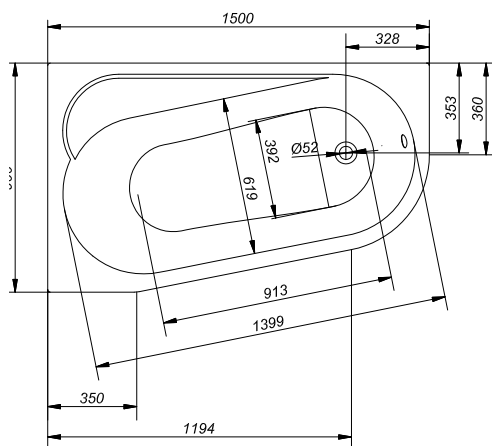

Depth [cm]	Height of front/side casing [cm]	Volume before overflowing [l]	Weight [kg]	No. of pieces on a pallet	Pallet's weight [kg]
Bathtub	42		160	18	18	324
Front casing		54		4.2	15	88