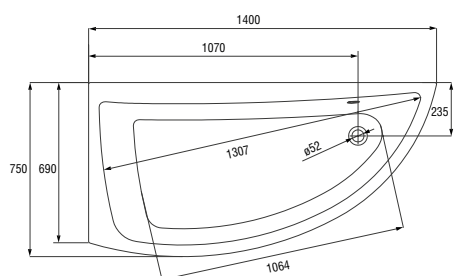

Depth [cm]	Height of front/side casing [cm]	Volume before overflowing [l]	Weight [kg]	No. of pieces on a pallet	Pallet's weight [kg]
Bathtub	43		150	17	18	321
Front casing		54		4,1	15	77