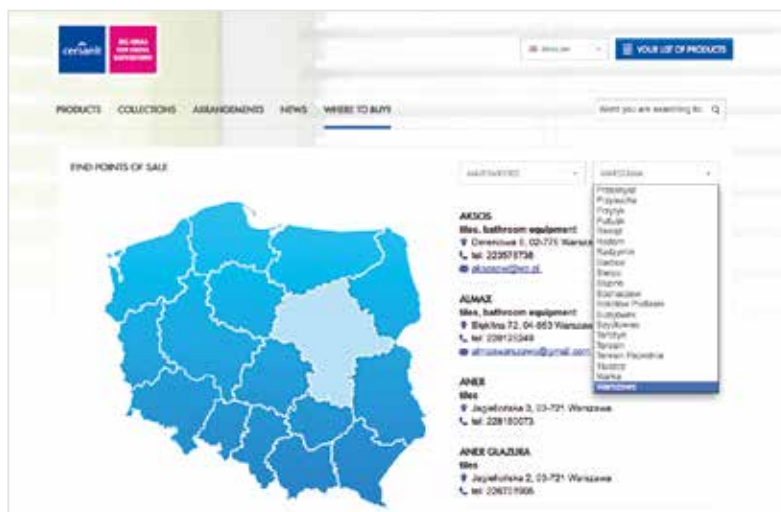

COMPARING PRODUCTS TO MAKE THE BEST CHOICES ▶

All-new innovative solution that helps consumers make their decisions is **an intuitive product comparison tool**. It offers consumers access to details of three selected products and enables them to compare product parameters and select those that suit their needs and expectations best.

WHERE TO BUY CERSANIT PRODUCTS? ►

Divided into provinces, **the interactive map of Cersanit's sales network** allows consumers to search by city and easily find the nearest store. It also enables Cersanit to support its partners by promoting their stores.