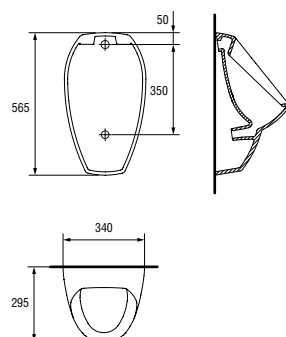

Weight [kg]	9,6
Number of pieces on a pallet	16
Pallet weight [kg]	229,4