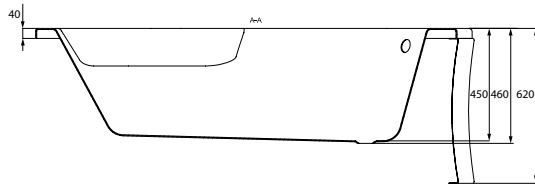

SICILIA 160 asymmetric bathtub right/left

Dimensions: 160x100 cm

Also available with SICILIA 160 front casing right/left (S401-039).

	Depth [cm]	Height of front/side casing [cm]	Volume before overflowing [l]	Weight [kg]	No. of pieces on a pallet	Pallet's weight [kg]
Bathtub	45		220	20,6	18	386
Front casing		58		5,9	15	104