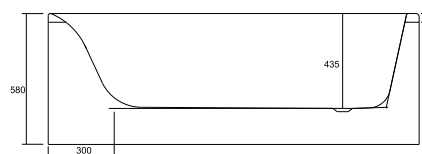

Depth [cm]	Height of front/side casing [cm]	Volume before overflowing [l]	Weight [kg]	No. of pieces on a pallet	Pallet's weight [kg]
Bathtub	43,5		245	22,5	18	420
Front casing		58		27,9	10	295
Side casing		58		5,5	25	157