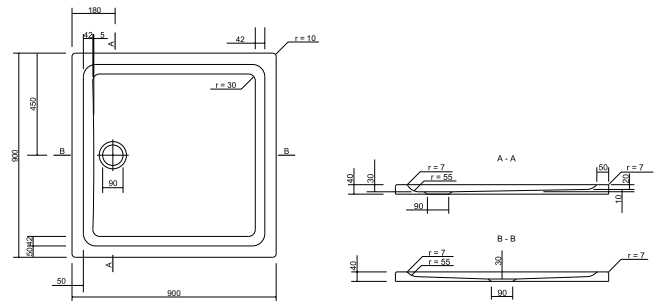

S204-011
TAKO 80/6 square shower tray integrated with casing
Dimensions: 80x80x6 cm