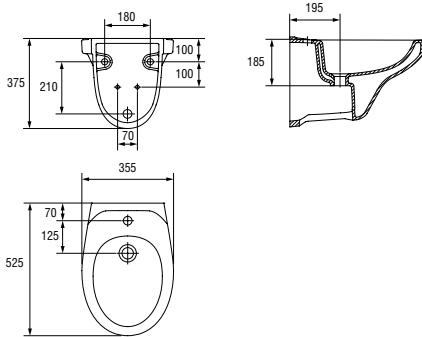

Dimensions: 35,5×65,5 cm

Horizontal bowl.

Side water inlet.

3/6 l function.

| | |
|------------------------------|-------|
| Weight [kg] | 27,7 |
| Number of pieces on a pallet | 12 |
| Pallet weight [kg] | 423,4 |

K03-014

MERIDA WC compact set with MERIDA polypropylene, antibacterial toilet seat

Dimensions: 37×62,5 cm

Horizontal bowl.

Side water inlet.

3/6 l function.

| | |
|------------------------------|-----|
| Weight [kg] | 29 |
| Number of pieces on a pallet | 12 |
| Pallet weight [kg] | 403 |

DELFI wall hung bidet

Dimensions: 35,5×52,5 cm
With hole for mixer.

| | |
|------------------------------|-------|
| Weight [kg] | 13,4 |
| Number of pieces on a pallet | 16 |
| Pallet weight [kg] | 298,2 |