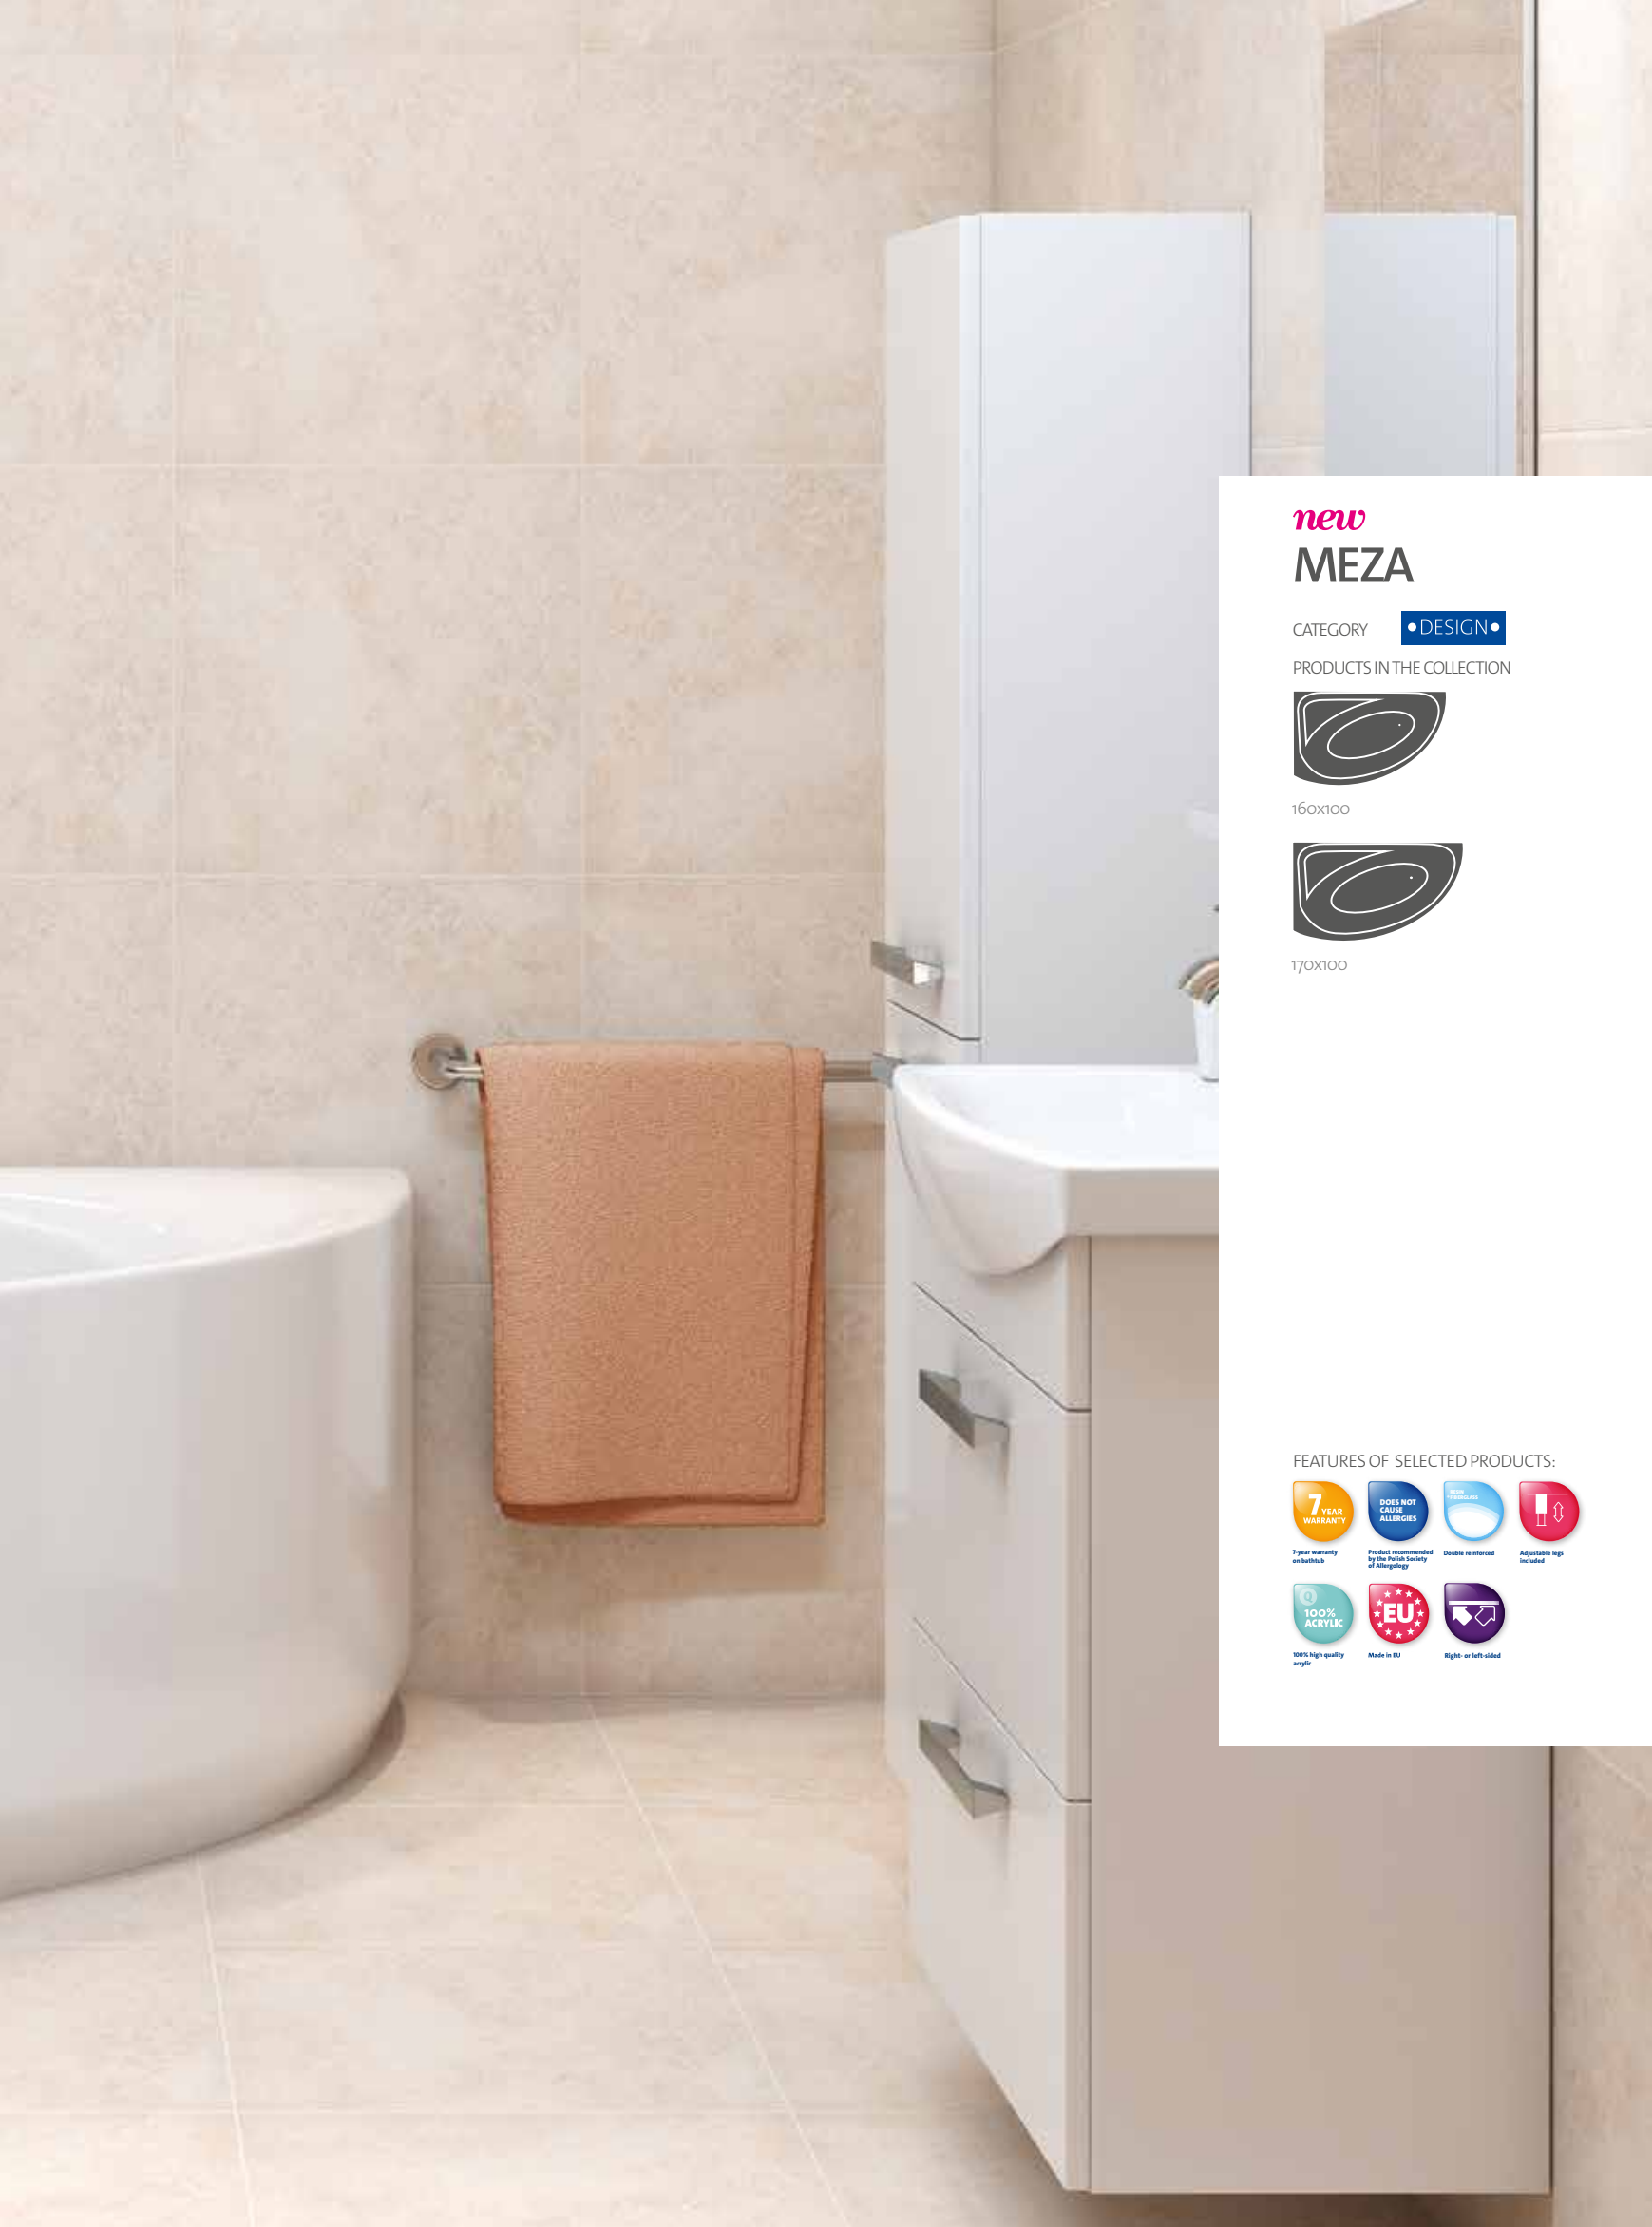

new
MEZA

CATEGORY **DESIGN**

PRODUCTS IN THE COLLECTION

160x100

170x100

FEATURES OF SELECTED PRODUCTS:

7 year warranty on bathtub

Double reinforced

Adjustable legs included

100% high quality acrylic

Made in EU

Right- or left-sided