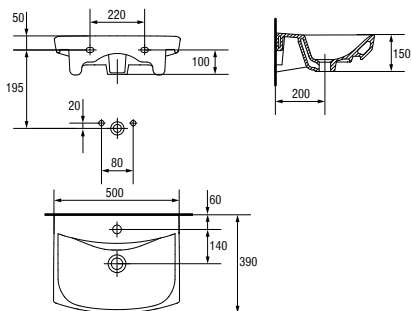

Dimensions: 50x39 cm

With hole for mixer.

Assembly with a semi-pedestal or on MOCCA, DAHLIA, BAMAKO, MESTA, SMART cabinets.

| | |
|------------------------------|-------|
| Weight [kg] | 11 |
| Number of pieces on a pallet | 24 |
| Pallet weight [kg] | 309.4 |