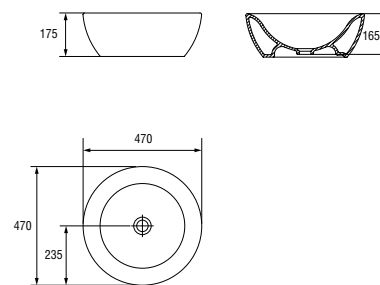

Weight [kg]	10
Number of pieces on a pallet	10
Pallet weight [kg]	148