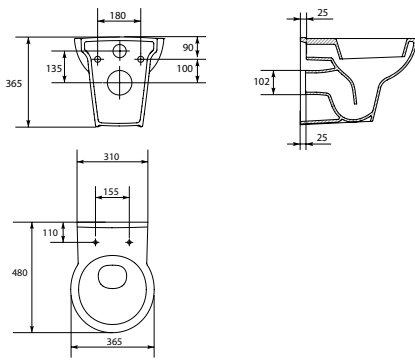

K101-006-BOX

PURE stand bidet

Dimensions: 35,5x57,5 cm

| | |
|------------------------------|------|
| Weight [kg] | 25,3 |
| Number of pieces on a pallet | 12 |
| Pallet weight [kg] | 347 |

K101-005-BOX

PURE wall hung bidet

Dimensions: 40x38,5 cm

With hole for mixer.

Assembly with a decorative siphon or on a countertop.

| | |
|------------------------------|-----|
| Weight [kg] | 9,5 |
| Number of pieces on a pallet | 36 |
| Pallet weight [kg] | 391 |

K19-009

NANO wall hung bowl

Dimensions: 36,5×48 cm

To be completed with duroplast, antibacterial, slow-close, easy-off toilet seat (K98-0049) or with duroplast, antibacterial, easy-off toilet seat (K98-0048).

Dimensions: 37×57 cm

Universal bowl.

Bottom water inlet.

2/4 l function.

| | |
|------------------------------|-------|
| Weight [kg] | 34,4 |
| Number of pieces on a pallet | 12 |
| Pallet weight [kg] | 536,2 |