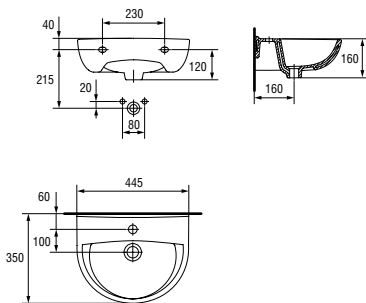

Weight [kg]	7,6
Number of pieces on a pallet	30
Pallet weight [kg]	279