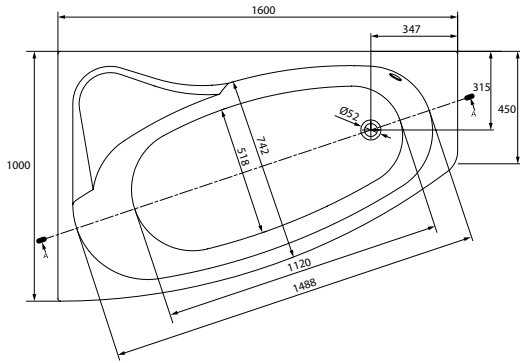

SICILIA 160 asymmetric bathtub right/left

Dimensions: 160x100 cm

Also available with SICILIA 160 front casing right/left (S401-039).

	Depth [cm]	Height of front/side casing [cm]	Volume before overflowing [l]	Weight [kg]	No. of pieces on a pallet	Pallet's weight [kg]
Bathtub	45		220	20,6	18	386
Front casing		58		5,9	15	104