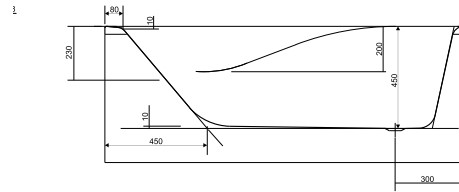

S301-127

ZEN 160 rectangular bathtub

Dimensions: 160 × 85 cm

Also available with front casing 160 (S401-045) and ZEN side casing (S401-100).

	Depth [cm]	Height of front/side casing [cm]	Volume before overflowing [l]	Weight [kg]	No. of pieces on a pallet	Pallet's weight [kg]
Bathtub	45		175	19,8	18	371,4
Front casing		54		3,7	15	71
Side casing		54		2,3	25	72,5