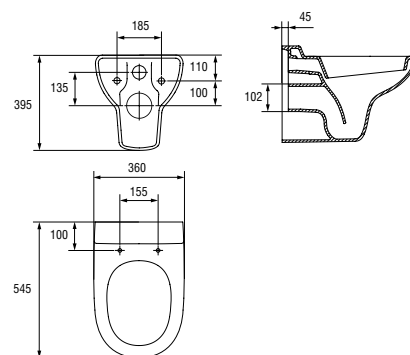

Weight [kg]	17,3
Number of pieces on a pallet	18
Pallet weight [kg]	354,6