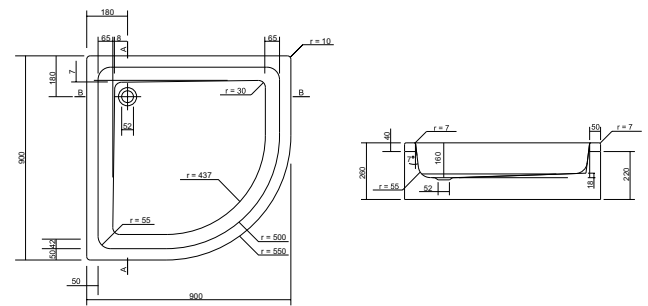

S204-007

TAKO 80/30 halfround shower tray

Dimensions: 80x80x30 cm

Also available with casing for 80/30 halfround shower tray (s402-010).