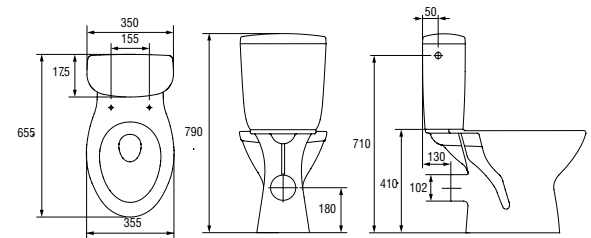

Dimensions: 35,5×65,5 cm

Horizontal bowl.

Side water inlet.

3/6 l function.

| | |
|------------------------------|-------|
| Weight [kg] | 27,7 |
| Number of pieces on a pallet | 12 |
| Pallet weight [kg] | 423,4 |

K100 - 211

ZENIT WC compact set with duroplast, antibacterial toilet seat

Dimensions: 35,5×65,5 cm

Horizontal bowl.

Side water inlet.

3/6 l function.

| | |
|------------------------------|-------|
| Weight [kg] | 27,7 |
| Number of pieces on a pallet | 12 |
| Pallet weight [kg] | 429,4 |

K03-014

MERIDA WC compact set with MERIDA polypropylene, antibacterial toilet seat

Dimensions: 37×62,5 cm

Horizontal bowl.

Side water inlet.

3/6 l function.

| | |
|------------------------------|-----|
| Weight [kg] | 29 |
| Number of pieces on a pallet | 12 |
| Pallet weight [kg] | 403 |