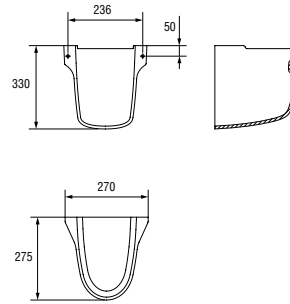

O - K08-010, Ø - K08-009

PRESIDENT 60 washbasin

Dimensions: 60,5×48,5 cm
With or without hole for mixer.
Assembly with a pedestal or semi-pedestal.

| | |
|------------------------------|-------|
| Weight [kg] | 13,9 |
| Number of pieces on a pallet | 24 |
| Pallet weight [kg] | 425,7 |

CERAMICS

K08-011
PRESIDENT pedestal
Dimensions: 17×17 cm

| | |
|------------------------------|-----|
| Weight [kg] | 8,1 |
| Number of pieces on a pallet | 30 |
| Pallet weight [kg] | 282 |

K08-012
PRESIDENT semi-pedestal
Dimensions: 27×27,5 cm

| | |
|------------------------------|-----|
| Weight [kg] | 6,6 |
| Number of pieces on a pallet | 30 |
| Pallet weight [kg] | 252 |

K08-027
PRESIDENT wall hung bowl
Dimensions: 35,5×52,5 cm
Horizontal outflow.