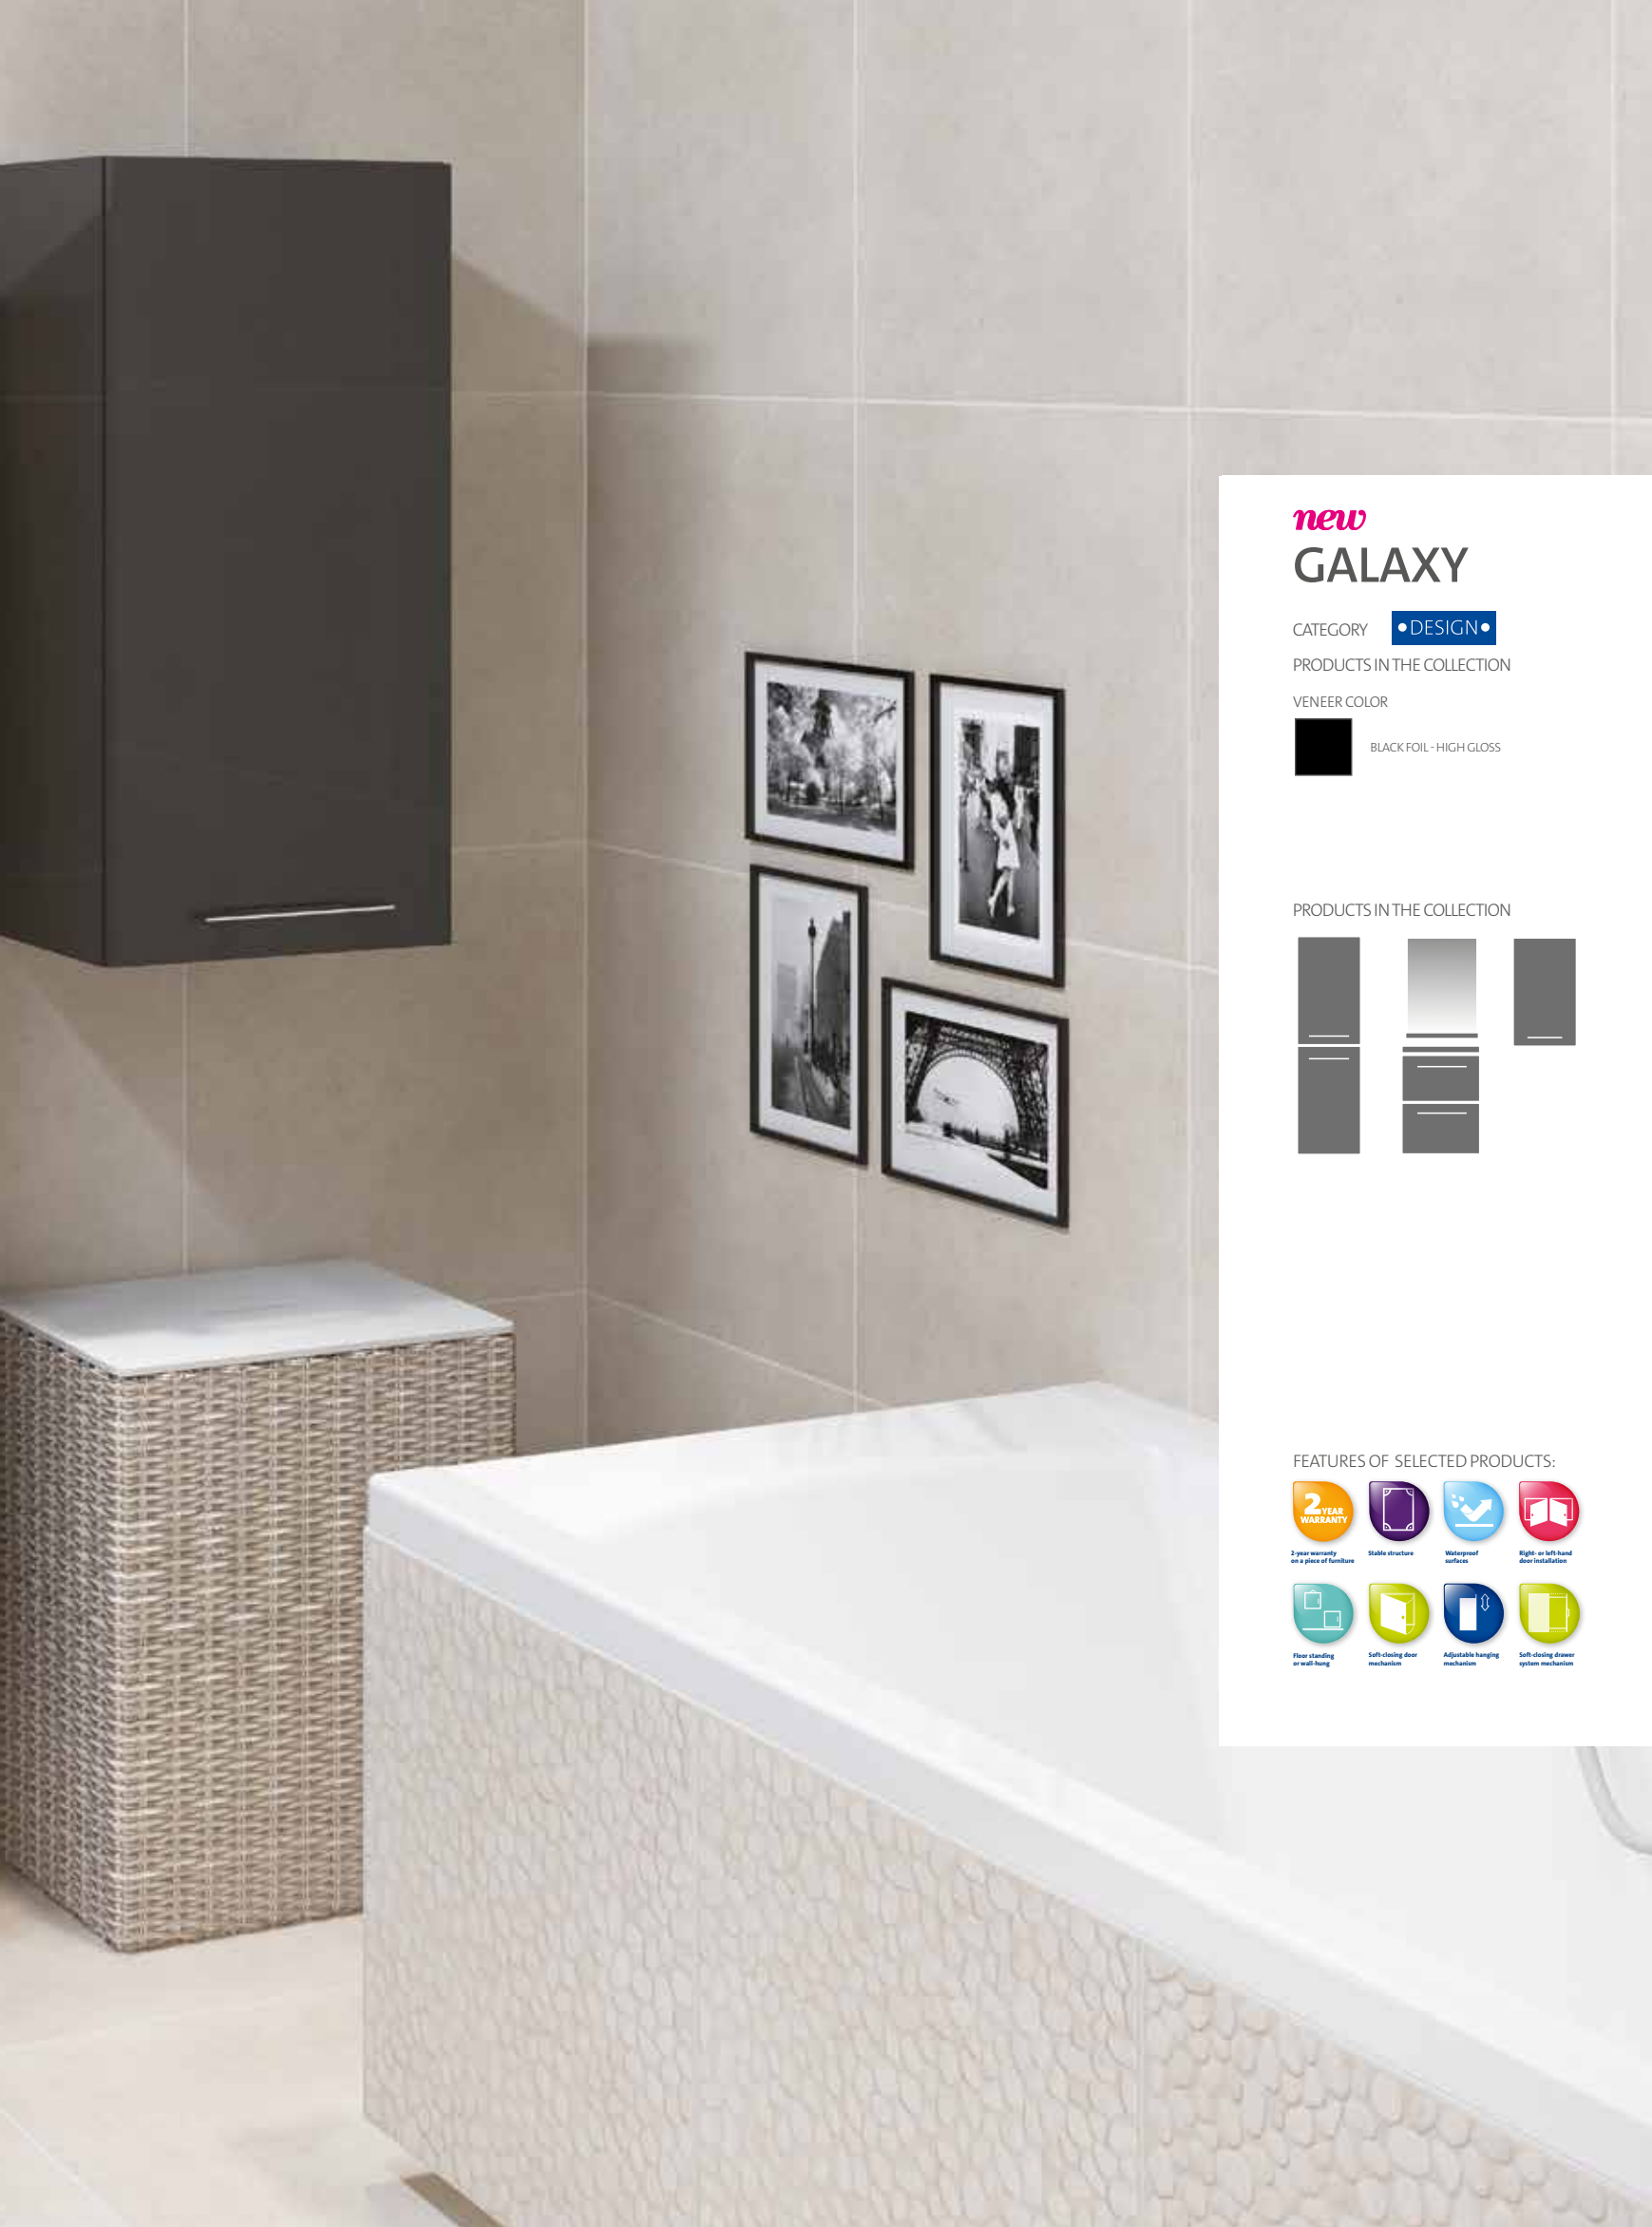

S542-006

NANO 41 mirror

Width - 41,0 cm

Height - 82,0 cm

Depth - 2,1 cm

| | |
|------------------------------|-----|
| Weight [kg] | 10 |
| Number of pieces on a pallet | 20 |
| Pallet weight [kg] | 215 |

new
GALAXY