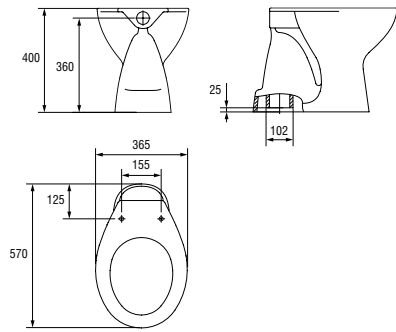

Weight [kg]	14,7
Number of pieces on a pallet	20
Pallet weight [kg]	366