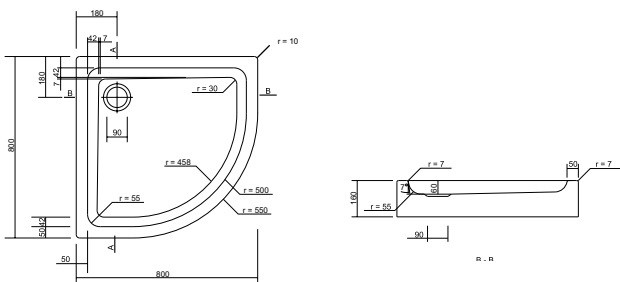

S204-004
TAKO 90/6 halfround shower tray integrated with casing
Dimensions: 90x90x6 cm