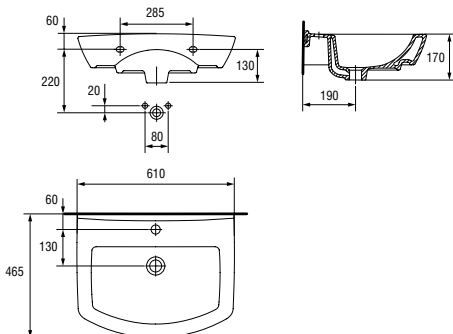

Dimensions: 37×57 cm

Universal bowl.

Bottom water inlet.

2/4 l function.

| | |
|------------------------------|-------|
| Weight [kg] | 34,4 |
| Number of pieces on a pallet | 12 |
| Pallet weight [kg] | 536,2 |

OLIMPIA 50 washbasin

Dimensions: 50,5×41 cm

With hole for mixer.

Assembly with a pedestal or semi-pedestal.

| | |
|------------------------------|-------|
| Weight [kg] | 12,3 |
| Number of pieces on a pallet | 21 |
| Pallet weight [kg] | 289,3 |

K10-002

OLIMPIA 55 washbasin

Dimensions: 55,5×43,5 cm

With hole for mixer.

Assembly with a pedestal or semi-pedestal.

| | |
|------------------------------|-------|
| Weight [kg] | 13,7 |
| Number of pieces on a pallet | 21 |
| Pallet weight [kg] | 396,9 |

K10-003

OLIMPIA 60 washbasin

Dimensions: 61×46,5 cm

With hole for mixer.

Assembly with a pedestal, semi-pedestal or on BAMAKO or MESTA cabinets.

| | |
|------------------------------|------|
| Weight [kg] | 15,7 |
| Number of pieces on a pallet | 15 |
| Pallet weight [kg] | 283 |