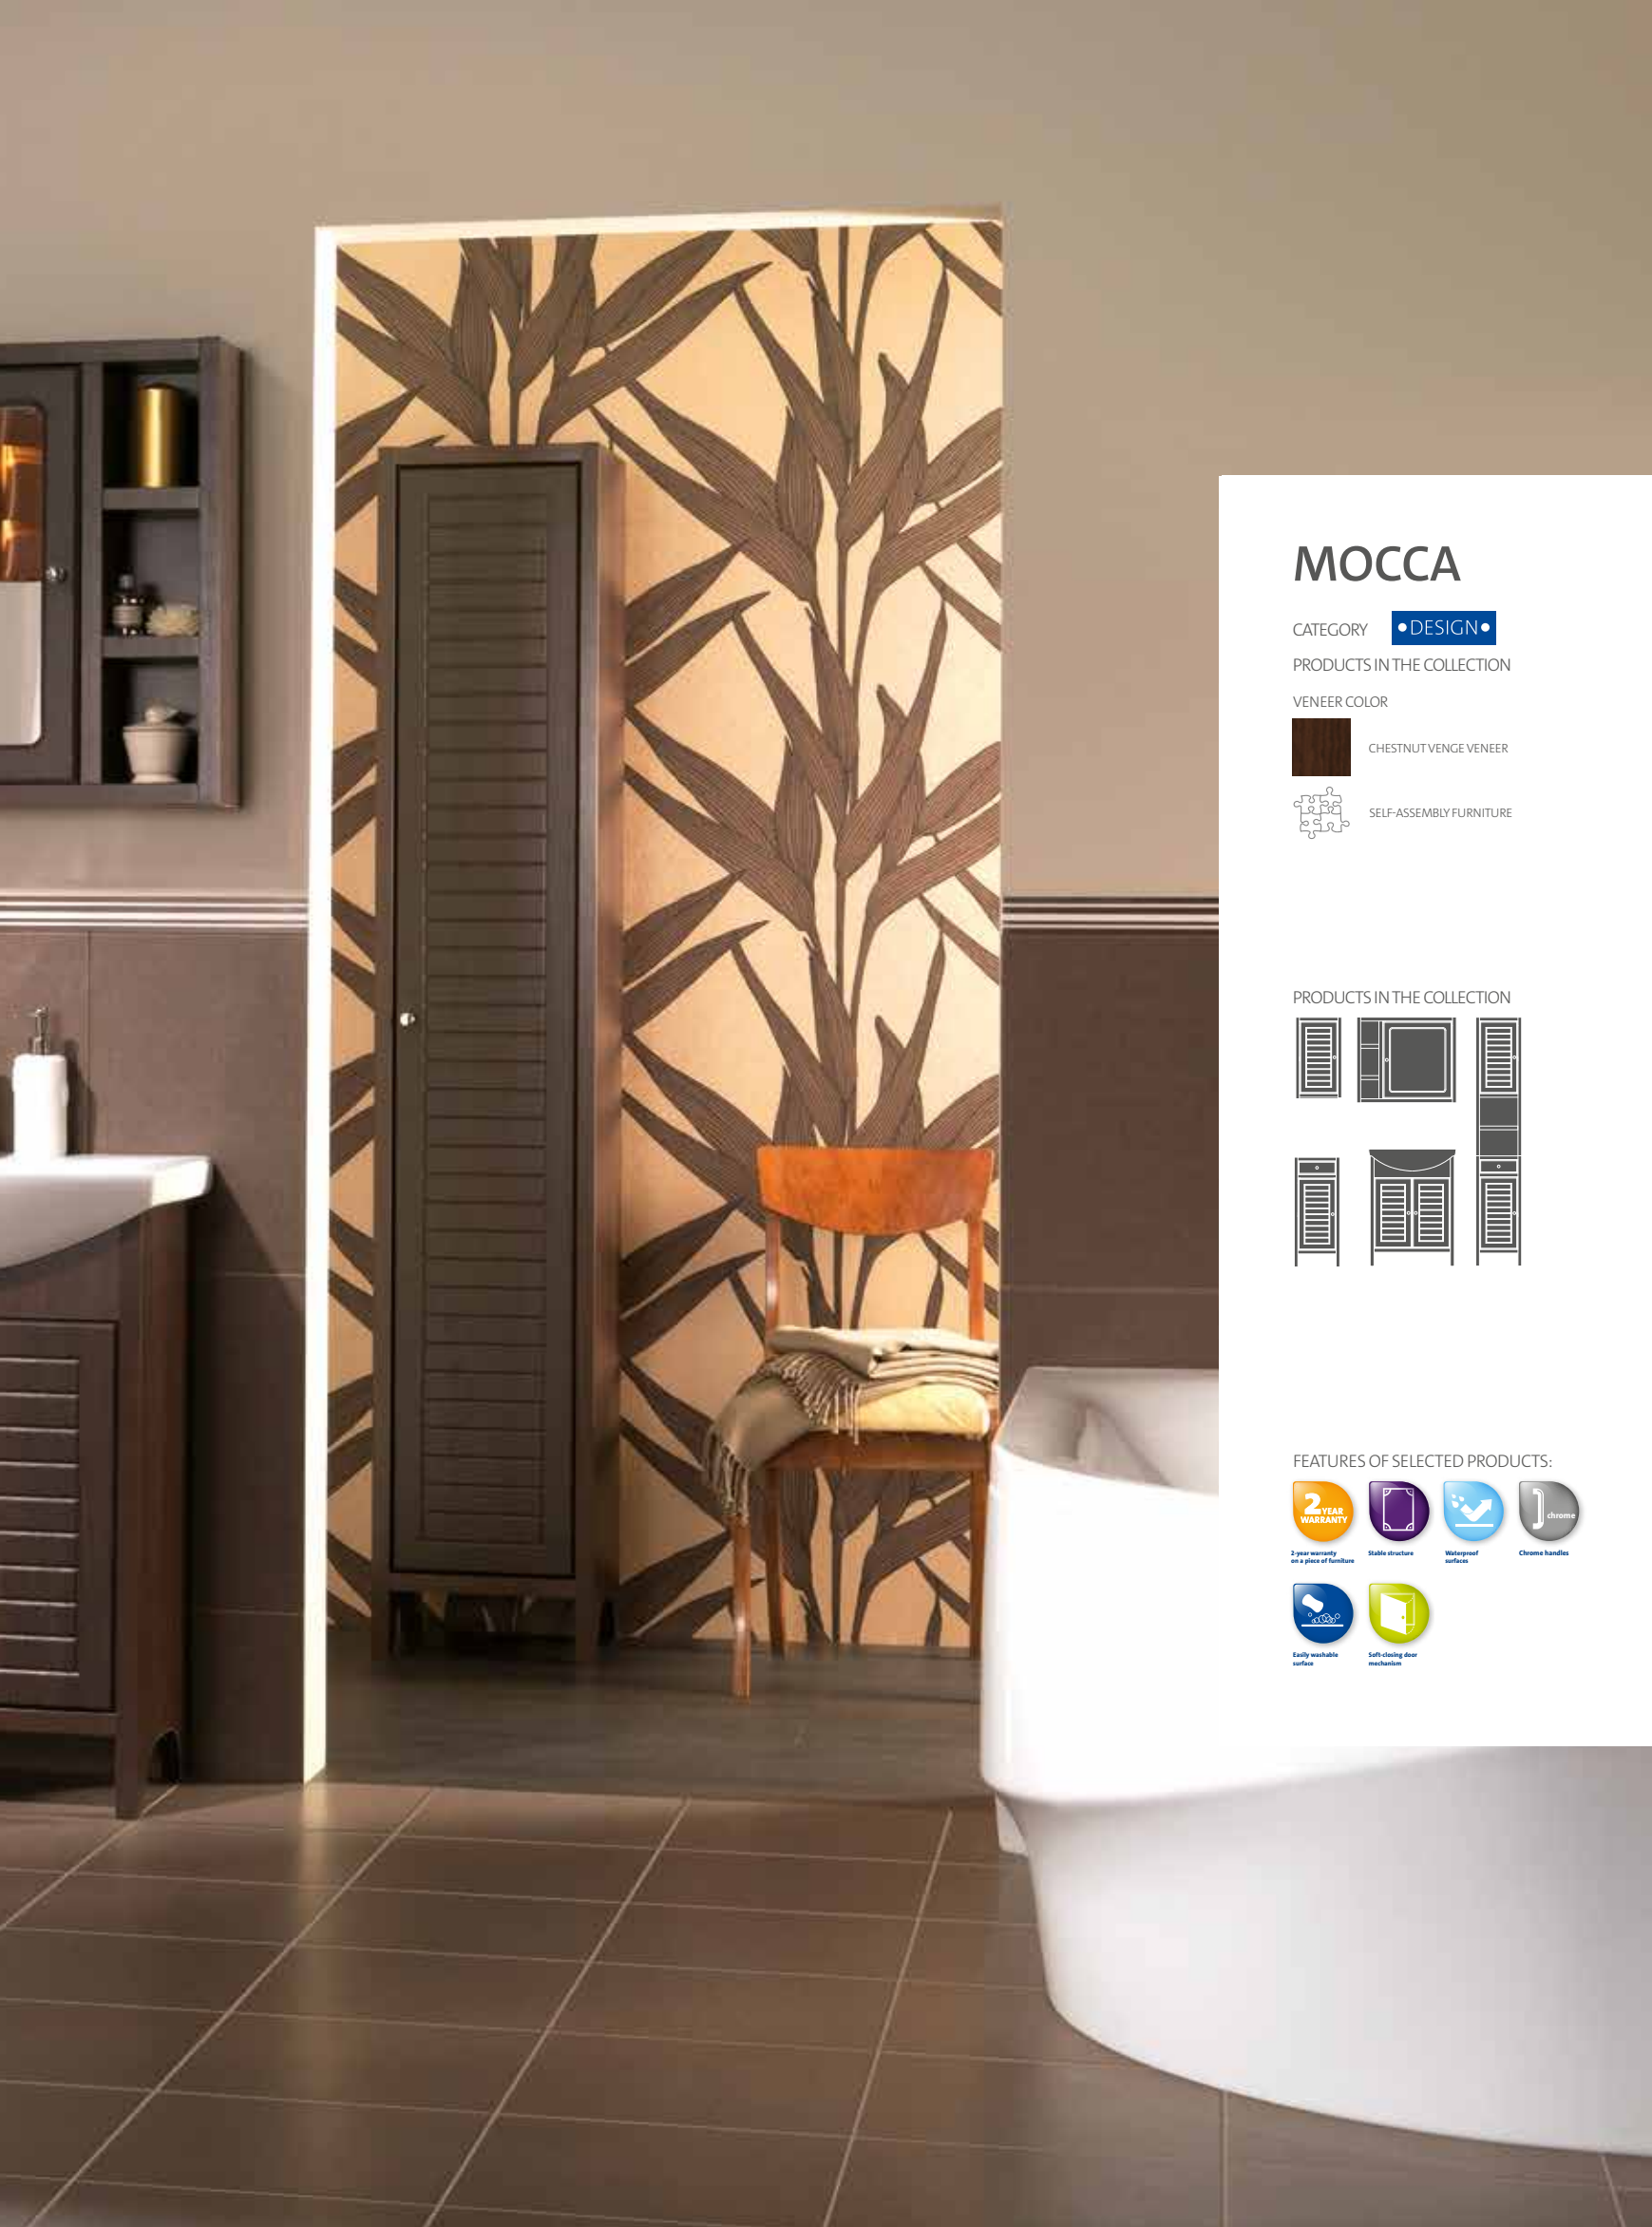

MOCCA

CATEGORY **DESIGN**

PRODUCTS IN THE COLLECTION

VENEER COLOR

CHESTNUT VENGE VENEER

SELF-ASSEMBLY FURNITURE

PRODUCTS IN THE COLLECTION