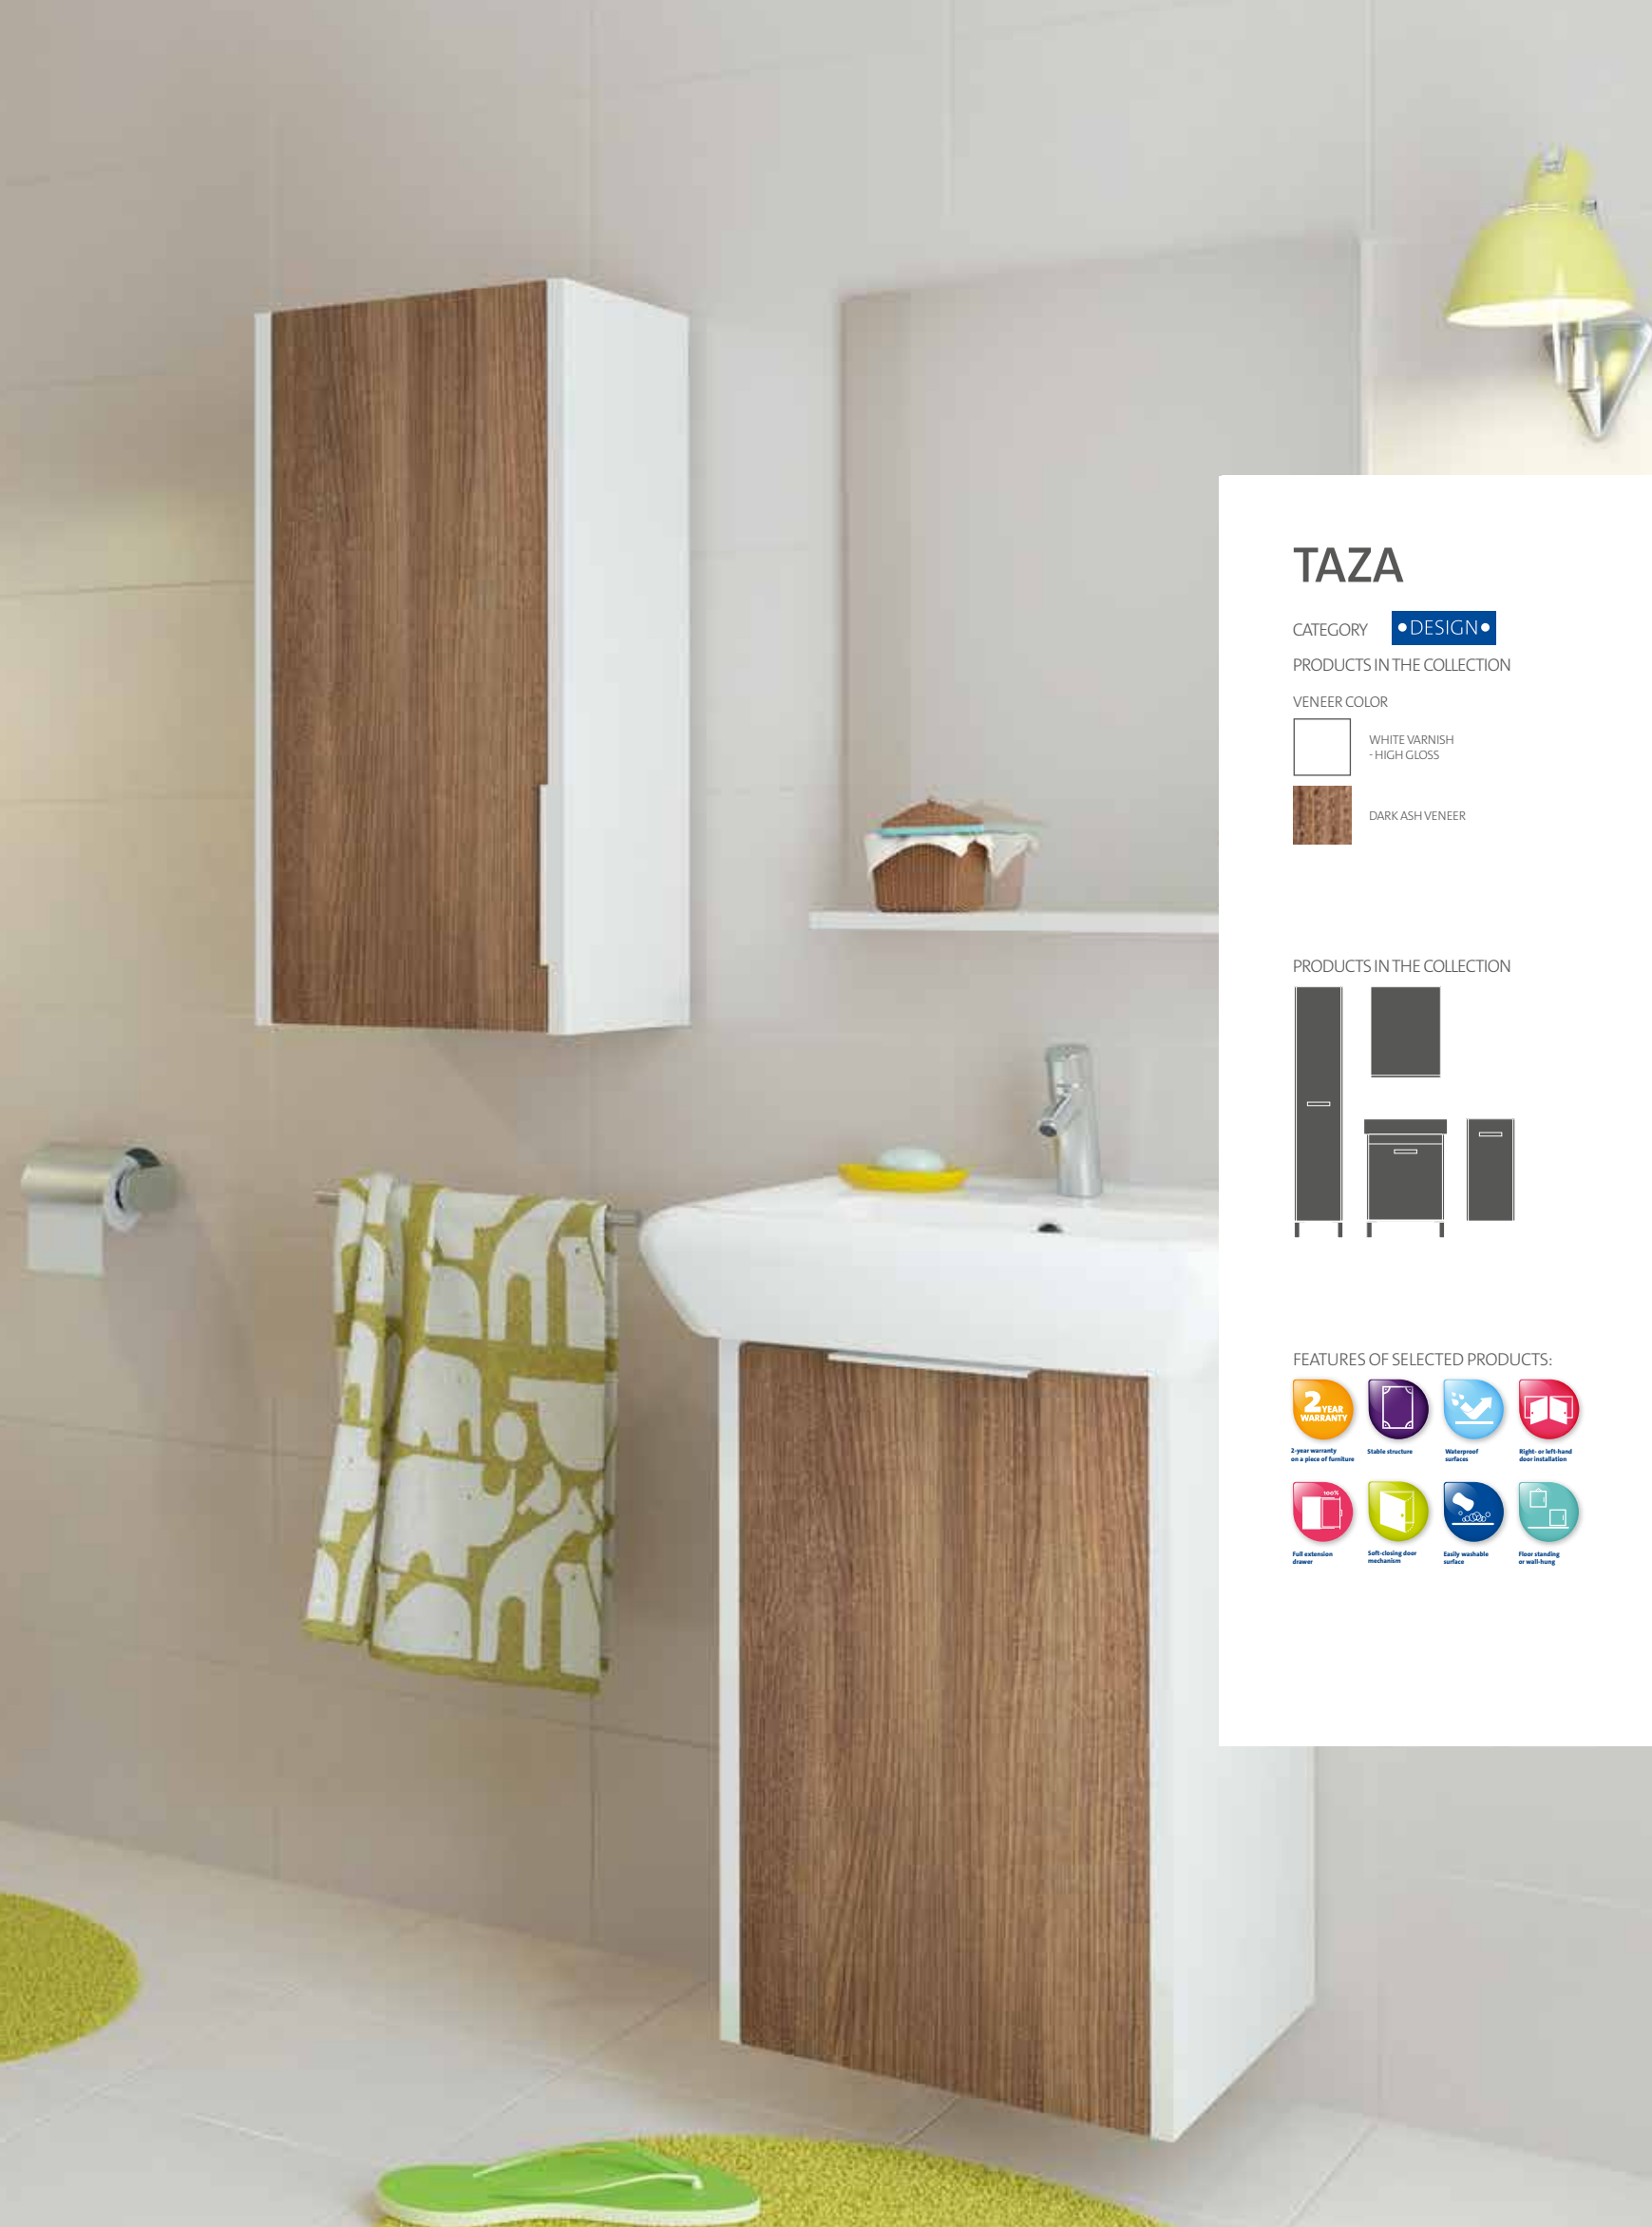

TAZA

CATEGORY **DESIGN**

PRODUCTS IN THE COLLECTION

VENEER COLOR

WHITE VARNISH
- HIGH GLOSS

DARK ASH VENEER

PRODUCTS IN THE COLLECTION