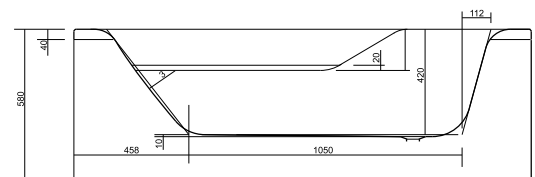

Depth [cm]	Height of front/side casing [cm]	Volume before overflowing [l]	Weight [kg]	No. of pieces on a pallet	Pallet's weight [kg]
Bathtub	42		205	21,5	18	402
Front casing		54		4,6	15	103