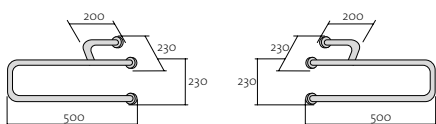

Weight [kg]	19,7
Number of pieces on a pallet	100
Pallet weight [kg]	264