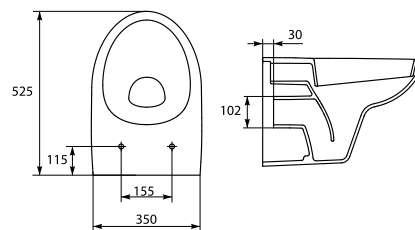

Weight [kg]	14,8
Number of pieces on a pallet	18
Pallet weight [kg]	358,6