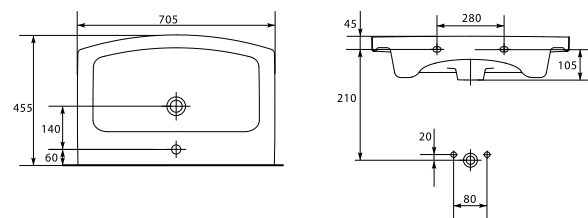

Weight [kg]	16
Number of pieces on a pallet	14
Pallet weight [kg]	253,6