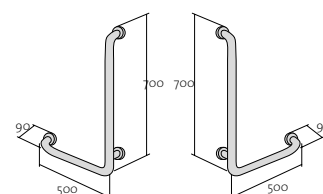

Weight [kg]	10,3
Number of pieces on a pallet	100
Pallet weight [kg]	342