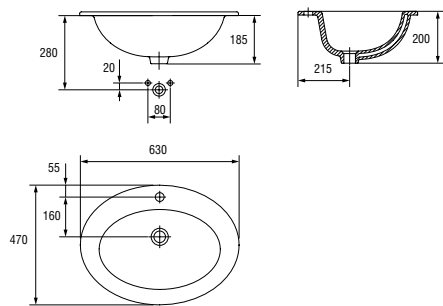

Weight [kg]	9,3
Number of pieces on a pallet	10
Pallet weight [kg]	187

K11-0096