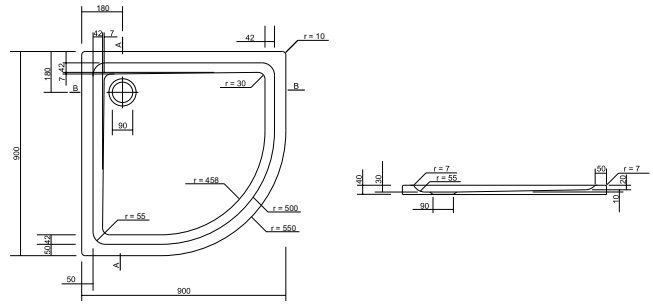

S204-003
TAKO 80/6 halfround shower tray integrated with casing
Dimensions: 80x80x6 cm