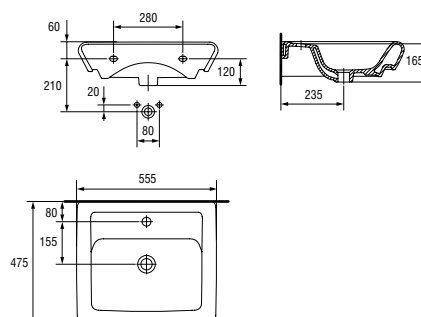

Weight [kg]	14
Number of pieces on a pallet	30
Pallet weight [kg]	523,5