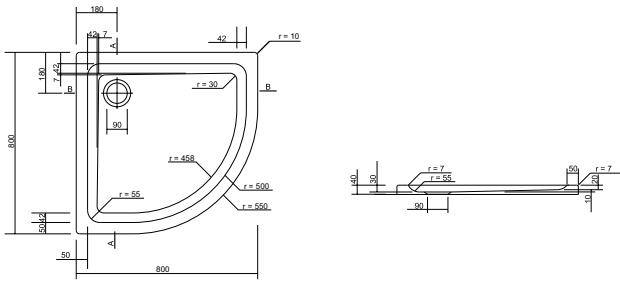

S204-002
TAKO 90/3 halfround shower tray
Dimensions: 90x90x3 cm