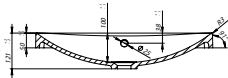

Perfect fit to furniture shape

Surface restoration possibility

K11-0112

AMAO 60 conglomerate washbasin

Dimensions: 60x45 cm

Assembly on a LAREDO, COLOUR, GALAXY, MELAR, MESTA, SMART, XANTIA RED cabinets.

| | |
|------------------------------|------|
| Weight [kg] | 11 |
| Number of pieces on a pallet | 24 |
| Pallet weight [kg] | 26,4 |