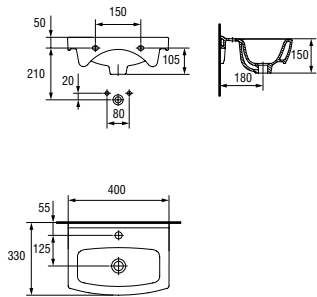

K11-0050

CERSANIA NEW 40 washbasin

Dimensions: 40x33 cm

With hole for mixer.

Assembly on BIANCO, OLIVIA, MELAR cabinets.

Weight [kg]	8,1
Number of pieces on a pallet	42
Pallet weight [kg]	364,8