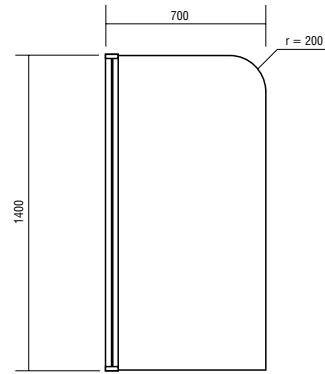

S623-001

EASY one-wing bath screen

Dimensions: 70x140