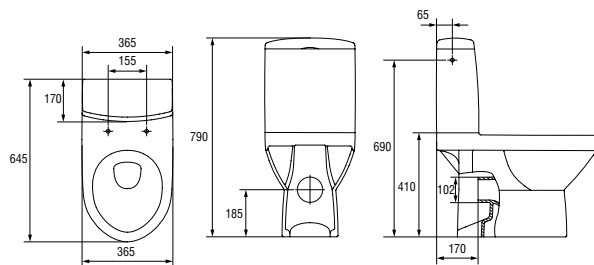

Weight [kg]	bowl	23,8
	tank	9,5
Number of pieces on a pallet	bowl	12
	tank	24
Pallet weight [kg]	bowl	505
	tank	248