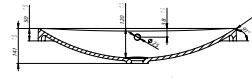

Weight [kg]	15,5
Number of pieces on a pallet	15
Pallet weight [kg]	232,5