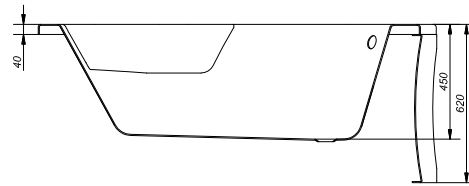

Depth [cm]	Height of front/side casing [cm]	Volume before overflowing [l]	Weight [kg]	No. of pieces on a pallet	Pallet's weight [kg]
Bathtub	45		172	19,5	18	370
Front casing		58		4,5	15	92,5