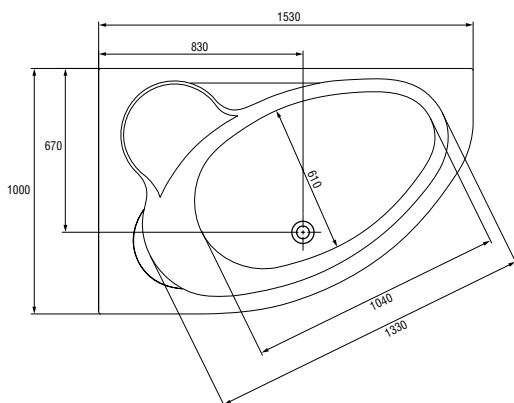

Depth [cm]	Height of front/side casing [cm]	Volume before overflowing [l]	Weight [kg]	No. of pieces on a pallet	Pallet's weight [kg]
Bathtub	46		225	21,8	18	408
Front casing		55		5,8	15	102