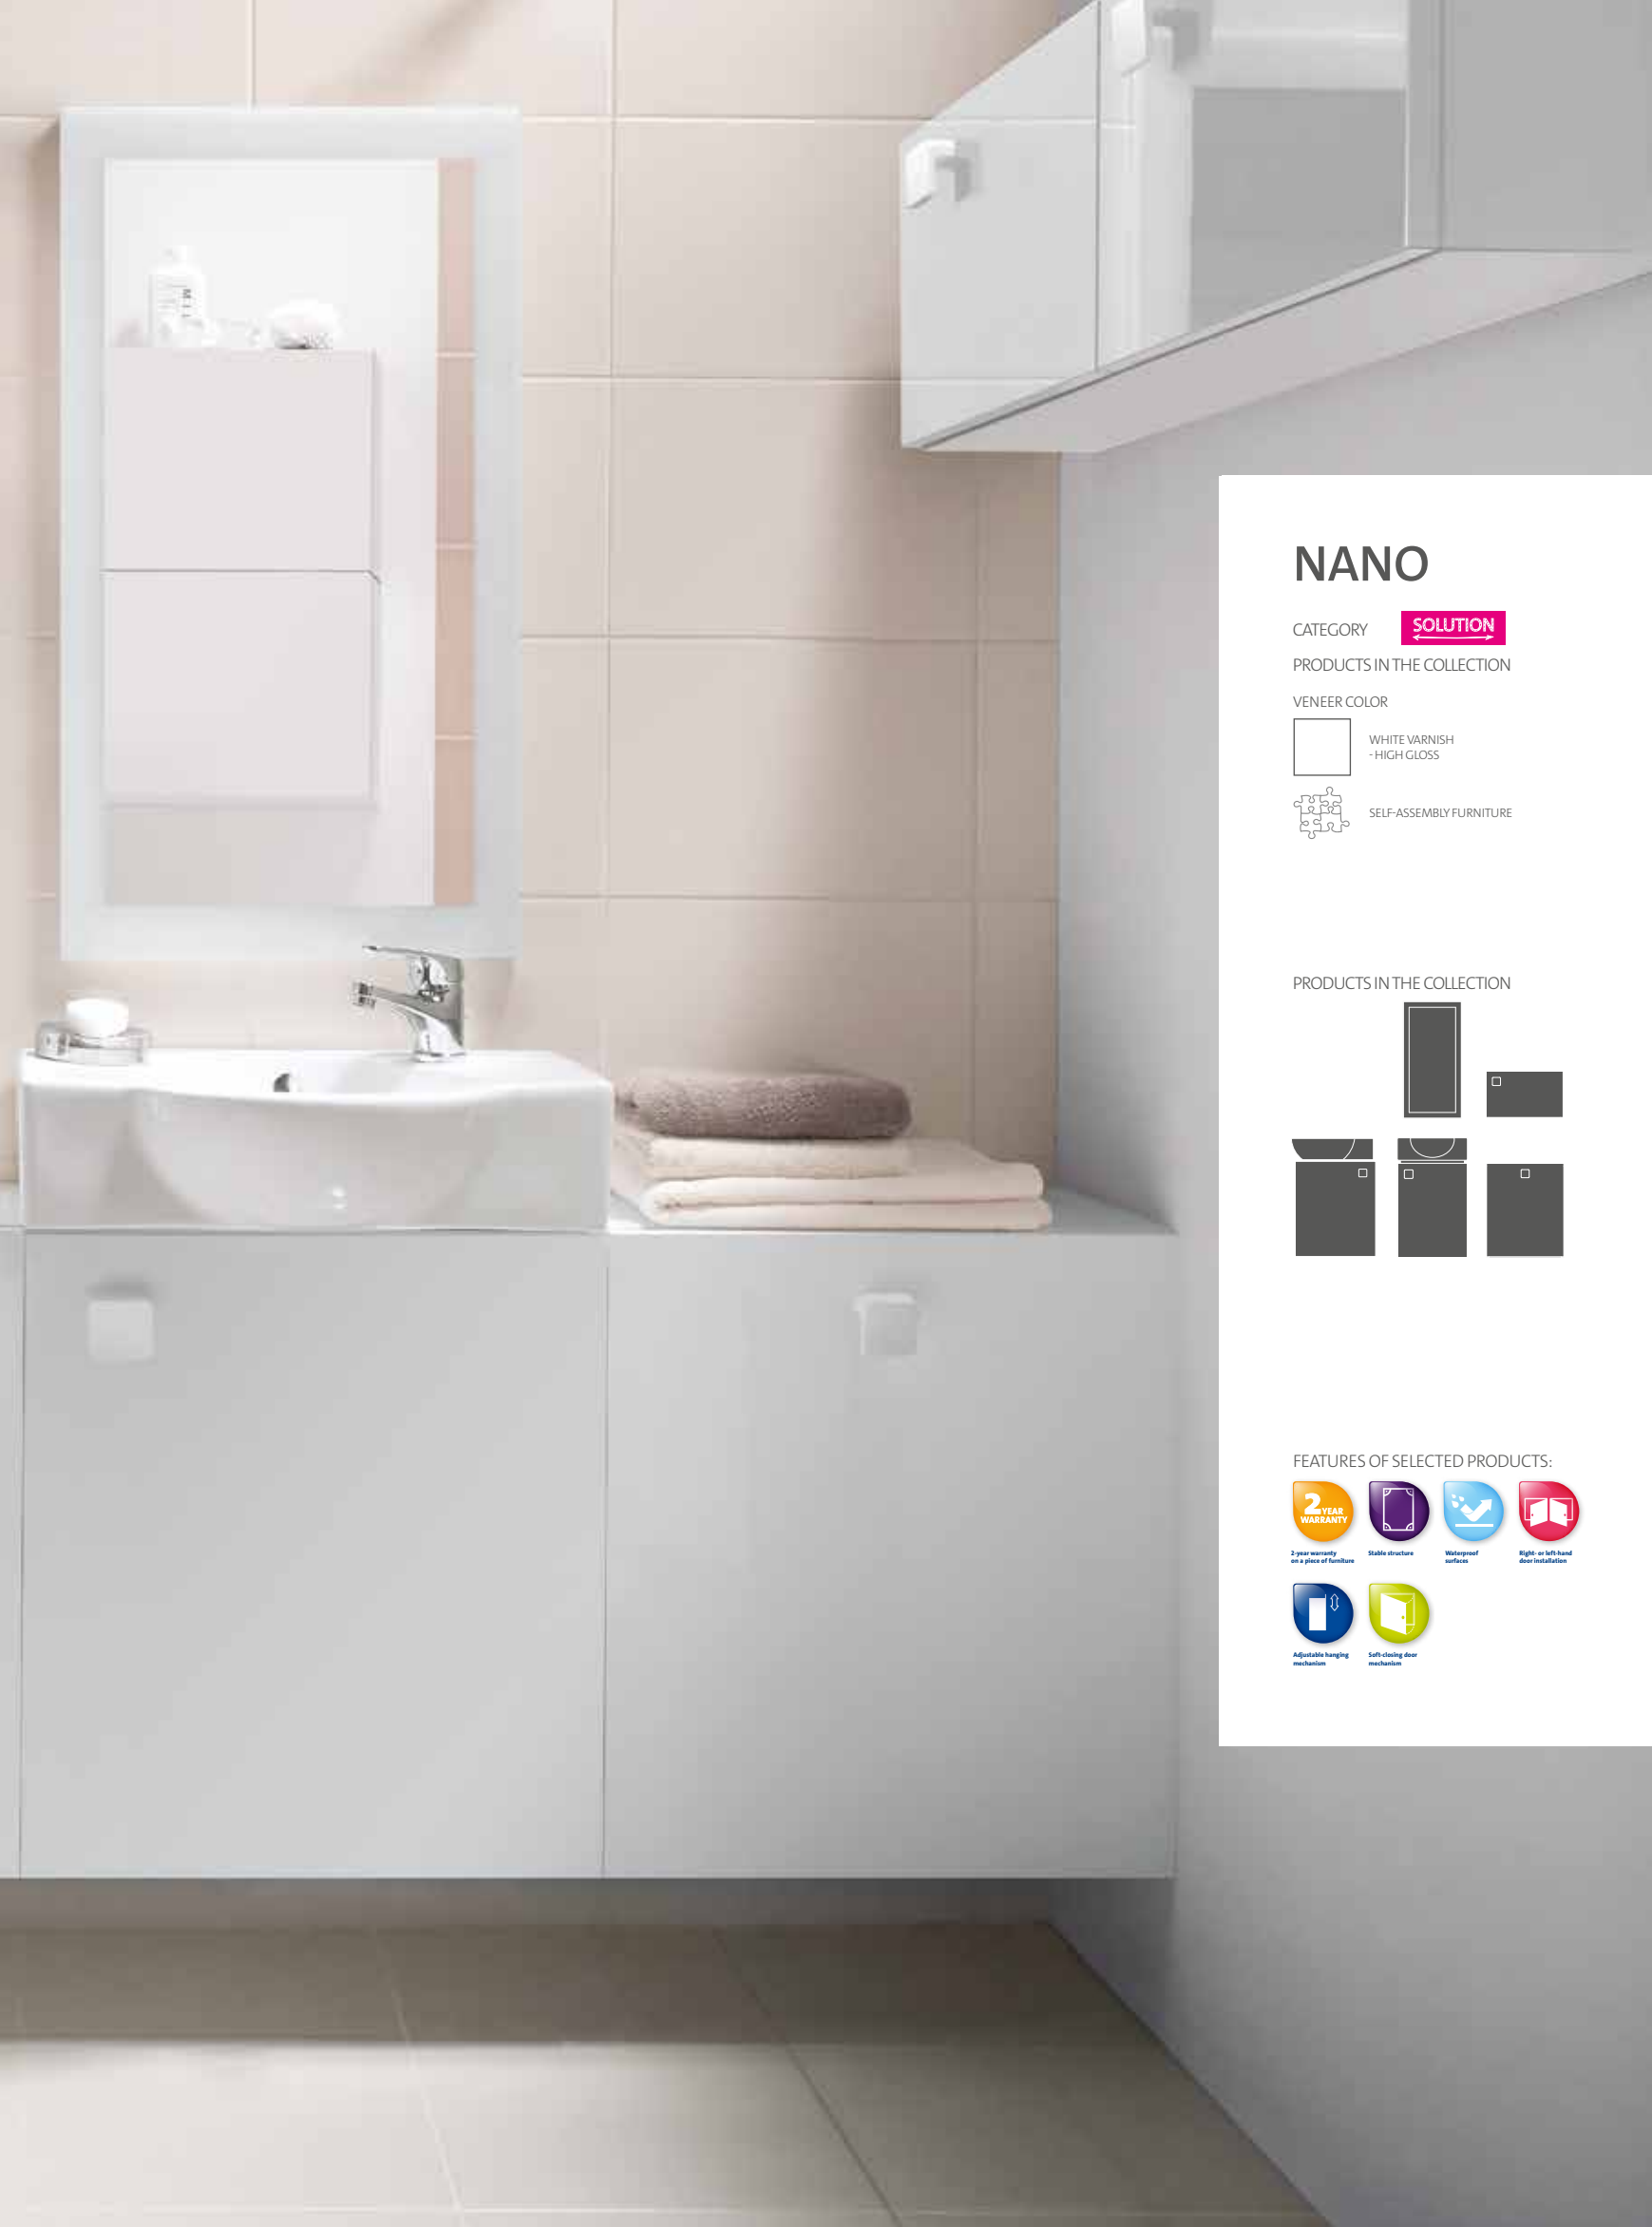

NANO

CATEGORY **SOLUTION**

PRODUCTS IN THE COLLECTION

VENEER COLOR

WHITE VARNISH
- HIGH GLOSS

SELF-ASSEMBLY FURNITURE

PRODUCTS IN THE COLLECTION