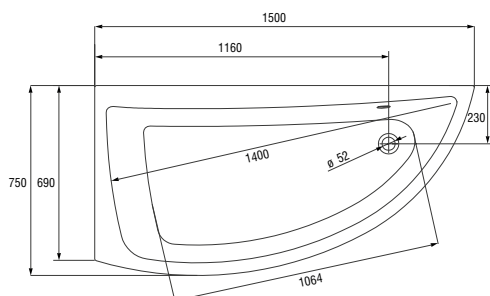

Depth [cm]	Height of front/side casing [cm]	Volume before overflowing [l]	Weight [kg]	No. of pieces on a pallet	Pallet's weight [kg]
Bathtub	43		165	18,5	18	350
Front casing		54		4,4	15	81