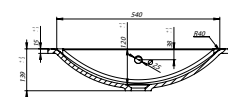

Weight [kg]	9,8
Number of pieces on a pallet	21
Pallet weight [kg]	205,8