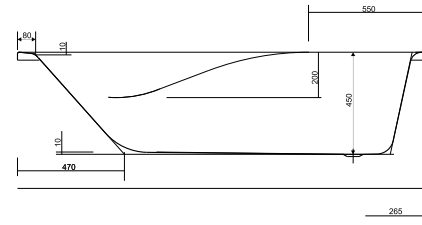

S301-129

ZEN 180 rectangular bathtub

Dimensions: 180 × 85 cm

Also available with front casing 180 (s401-088) and ZEN side casing (s401-100).