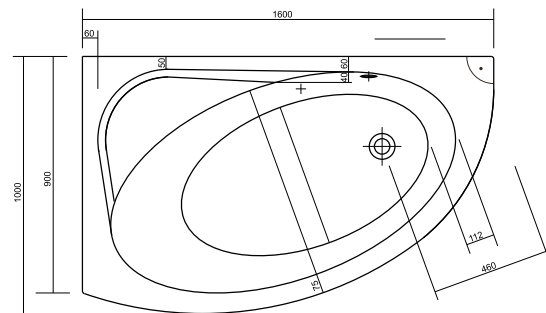

Dimensions: 160 × 100 cm

Also available with MEZA front casing 160 right/left (S401-097).

	Depth [cm]	Height of front/side casing [cm]	Volume before overflowing [l]	Weight [kg]	No. of pieces on a pallet	Pallet's weight [kg]
Bathtub	42		190	20	18	375
Front casing		54		4.4	15	104

Dimensions: 170 × 100 cm

Also available with MEZA front casing 170 right/left (S401-098).

	Depth [cm]	Height of front/side casing [cm]	Volume before overflowing [l]	Weight [kg]	No. of pieces on a pallet	Pallet's weight [kg]
Bathtub	42		205	21,5	18	402
Front casing		54		4,6	15	103