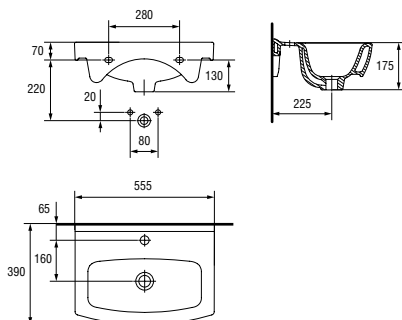

Weight [kg]	12,8
Number of pieces on a pallet	24
Pallet weight [kg]	382,5