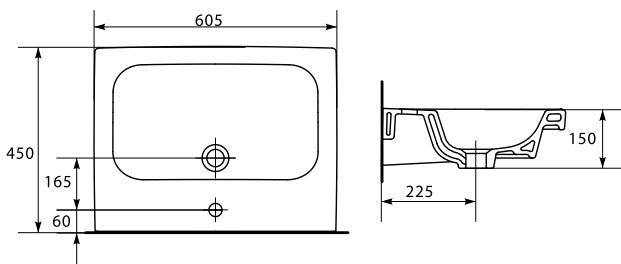

Weight [kg]	13,9
Number of pieces on a pallet	21
Pallet weight [kg]	335,5

K103-003

COLOUR wall-hung bowl

Dimensions: 36 x 52 cm