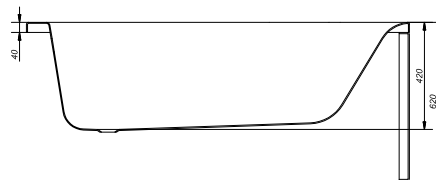

Depth [cm]	Height of front/side casing [cm]	Volume before overflowing [l]	Weight [kg]	No. of pieces on a pallet	Pallet's weight [kg]
Bathtub	42		162	17,6	18	331,8
Front casing		5,8		3,75	15	73,25
Side casing		5,8		1,8	25	57