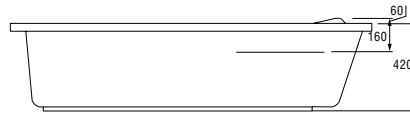

Depth [cm]	Height of front/side casing [cm]	Volume before overflowing [l]	Weight [kg]	No. of pieces on a pallet	Pallet's weight [kg]
Bathtub	42		155	17,6	18	335
Front casing		58		4,2	15	78
Side casing		58		2,6	25	80