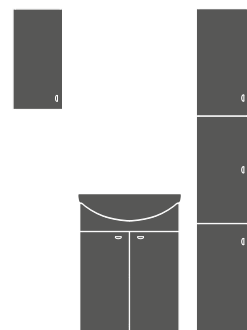

FEATURES OF SELECTED PRODUCTS:

- **2 YEAR WARRANTY**
  2-year warranty on a piece of furniture
- **Stable structure**
- **Waterproof surface**
- **Easy washable surface**
- **chrome**
  Chrome handles
- **Lacquered fronts**