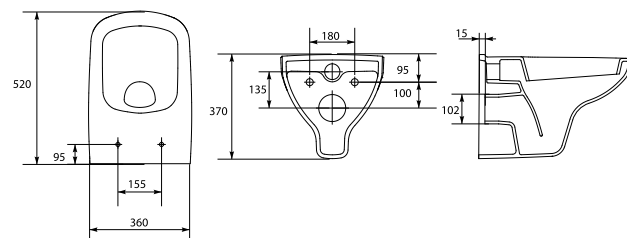

Weight [kg]	16,8
Number of pieces on a pallet	18
Pallet weight [kg]	344,2