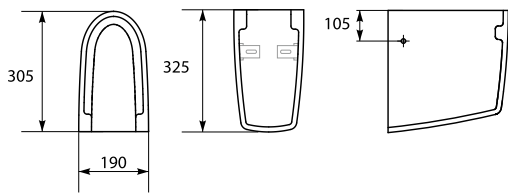

CERAMICS

K27-008
PARVA semi-pedestal
 Dimensions: 30,5 x 19 x 32,5 cm

| | |
|------------------------------|-----|
| Weight [kg] | 6,5 |
| Number of pieces on a pallet | 36 |
| Pallet weight [kg] | 319 |