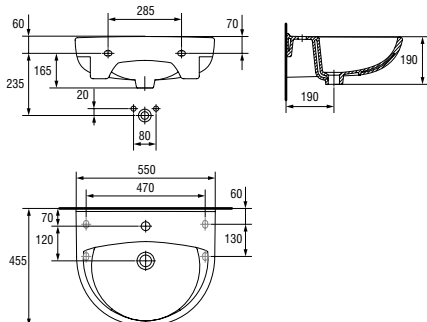

Weight [kg]	12,5
Number of pieces on a pallet	24
Pallet weight [kg]	392,1