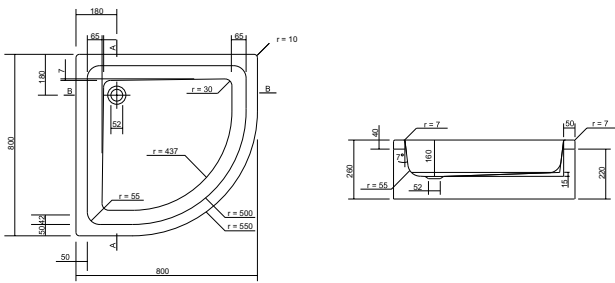

S204-004
TAKO 90/6 halfround shower tray integrated with casing
Dimensions: 90x90x6 cm

S204-005

TAKO 80/16 halfround shower tray

Dimensions: 80x80x16 cm

Also available with casing for 80/16 halfround shower tray (s402-008).