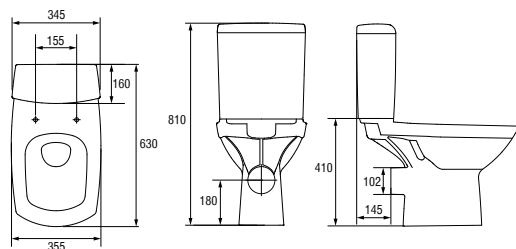

Dimensions: 35,5×63 cm

Universal bowl.

Side water inlet (010) or bottom water inlet (011).

3/6 l function.

| | |
|------------------------------|-------|
| Weight [kg] | 28,3 |
| Number of pieces on a pallet | 12 |
| Pallet weight [kg] | 446,2 |