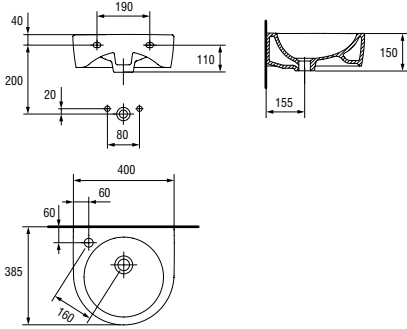

Dimensions: 40x38,5 cm

With hole for mixer.

Assembly with a decorative siphon or on a countertop.

| | |
|------------------------------|-----|
| Weight [kg] | 9,5 |
| Number of pieces on a pallet | 36 |
| Pallet weight [kg] | 391 |