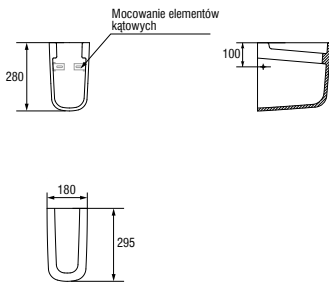

K30-011
FACILE semi-pedestal
 Dimensions: 18×29,5 cm

| | |
|------------------------------|-------|
| Weight [kg] | 6,5 |
| Number of pieces on a pallet | 42 |
| Pallet weight [kg] | 301,8 |

K30-010
FACILE wall hung bowl
 Dimensions: 31,5×52,5 cm
 To be completed with FACILE duroplast, antibacterial toilet seat (K98-0066) or FACILE slow-close, duroplast, antibacterial, easy-off toilet seat (K98-0067).