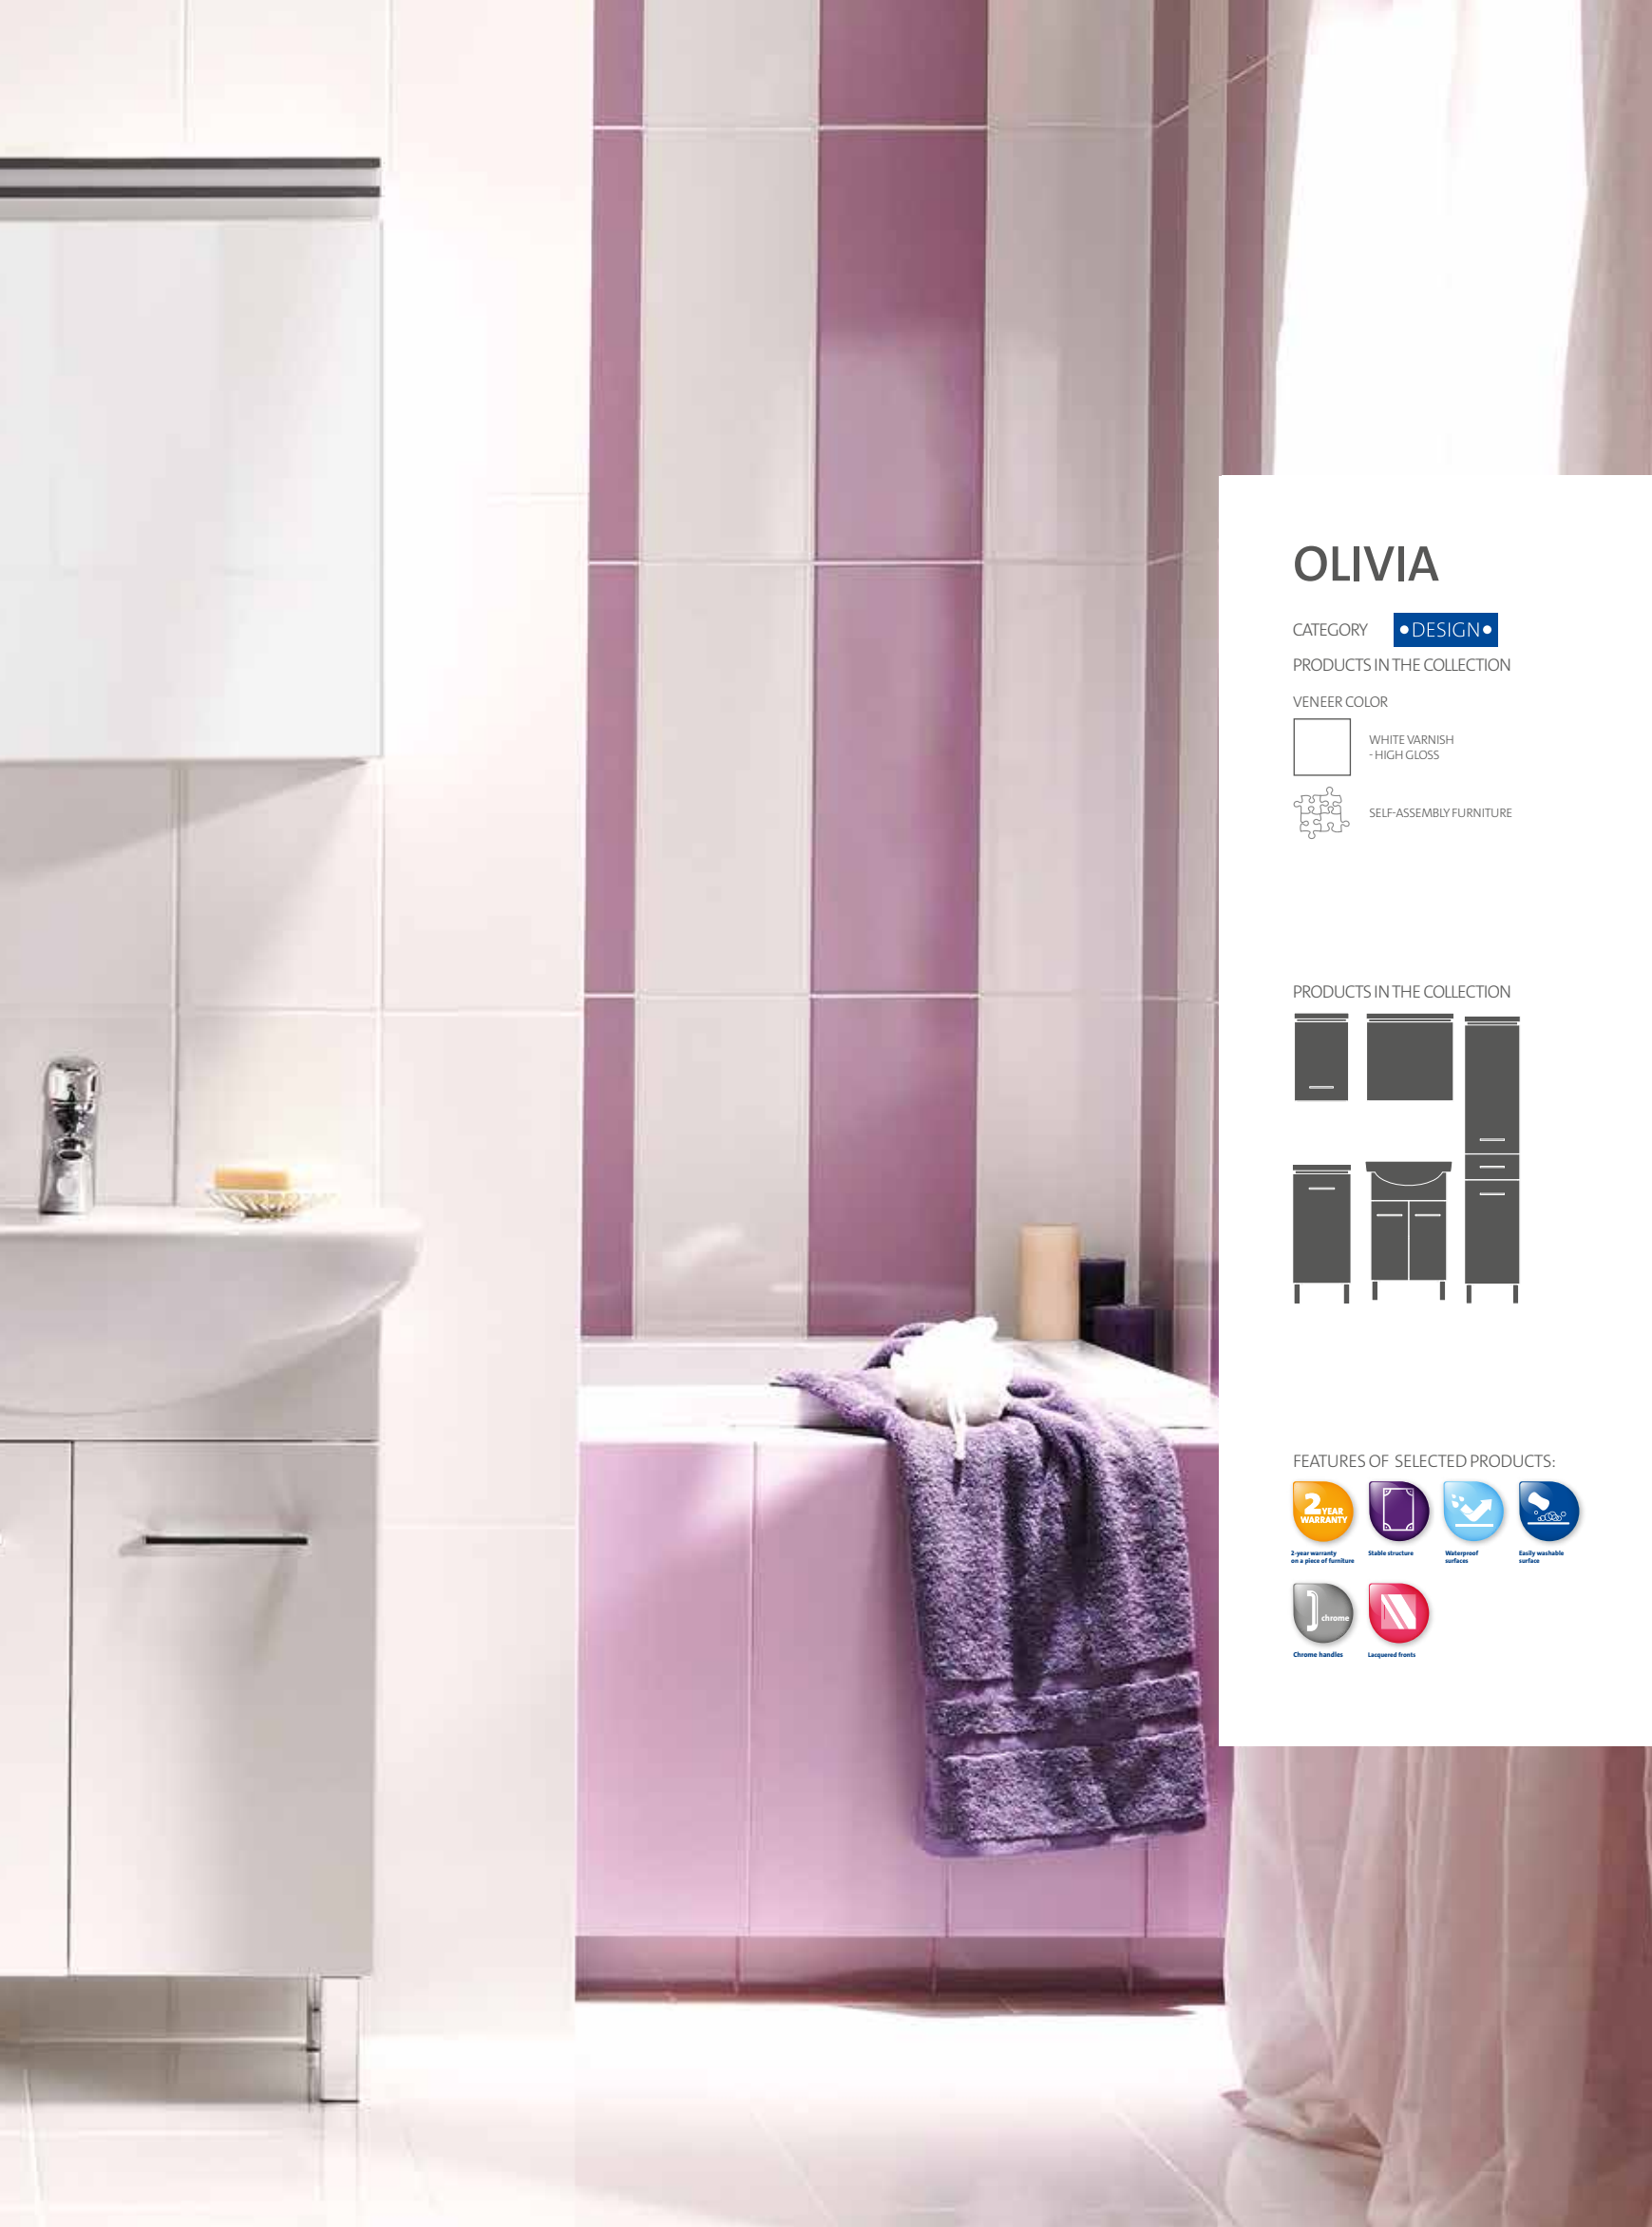

OLIVIA

CATEGORY **DESIGN**

PRODUCTS IN THE COLLECTION

VENEER COLOR

WHITE VARNISH
- HIGH GLOSS

SELF-ASSEMBLY FURNITURE

PRODUCTS IN THE COLLECTION