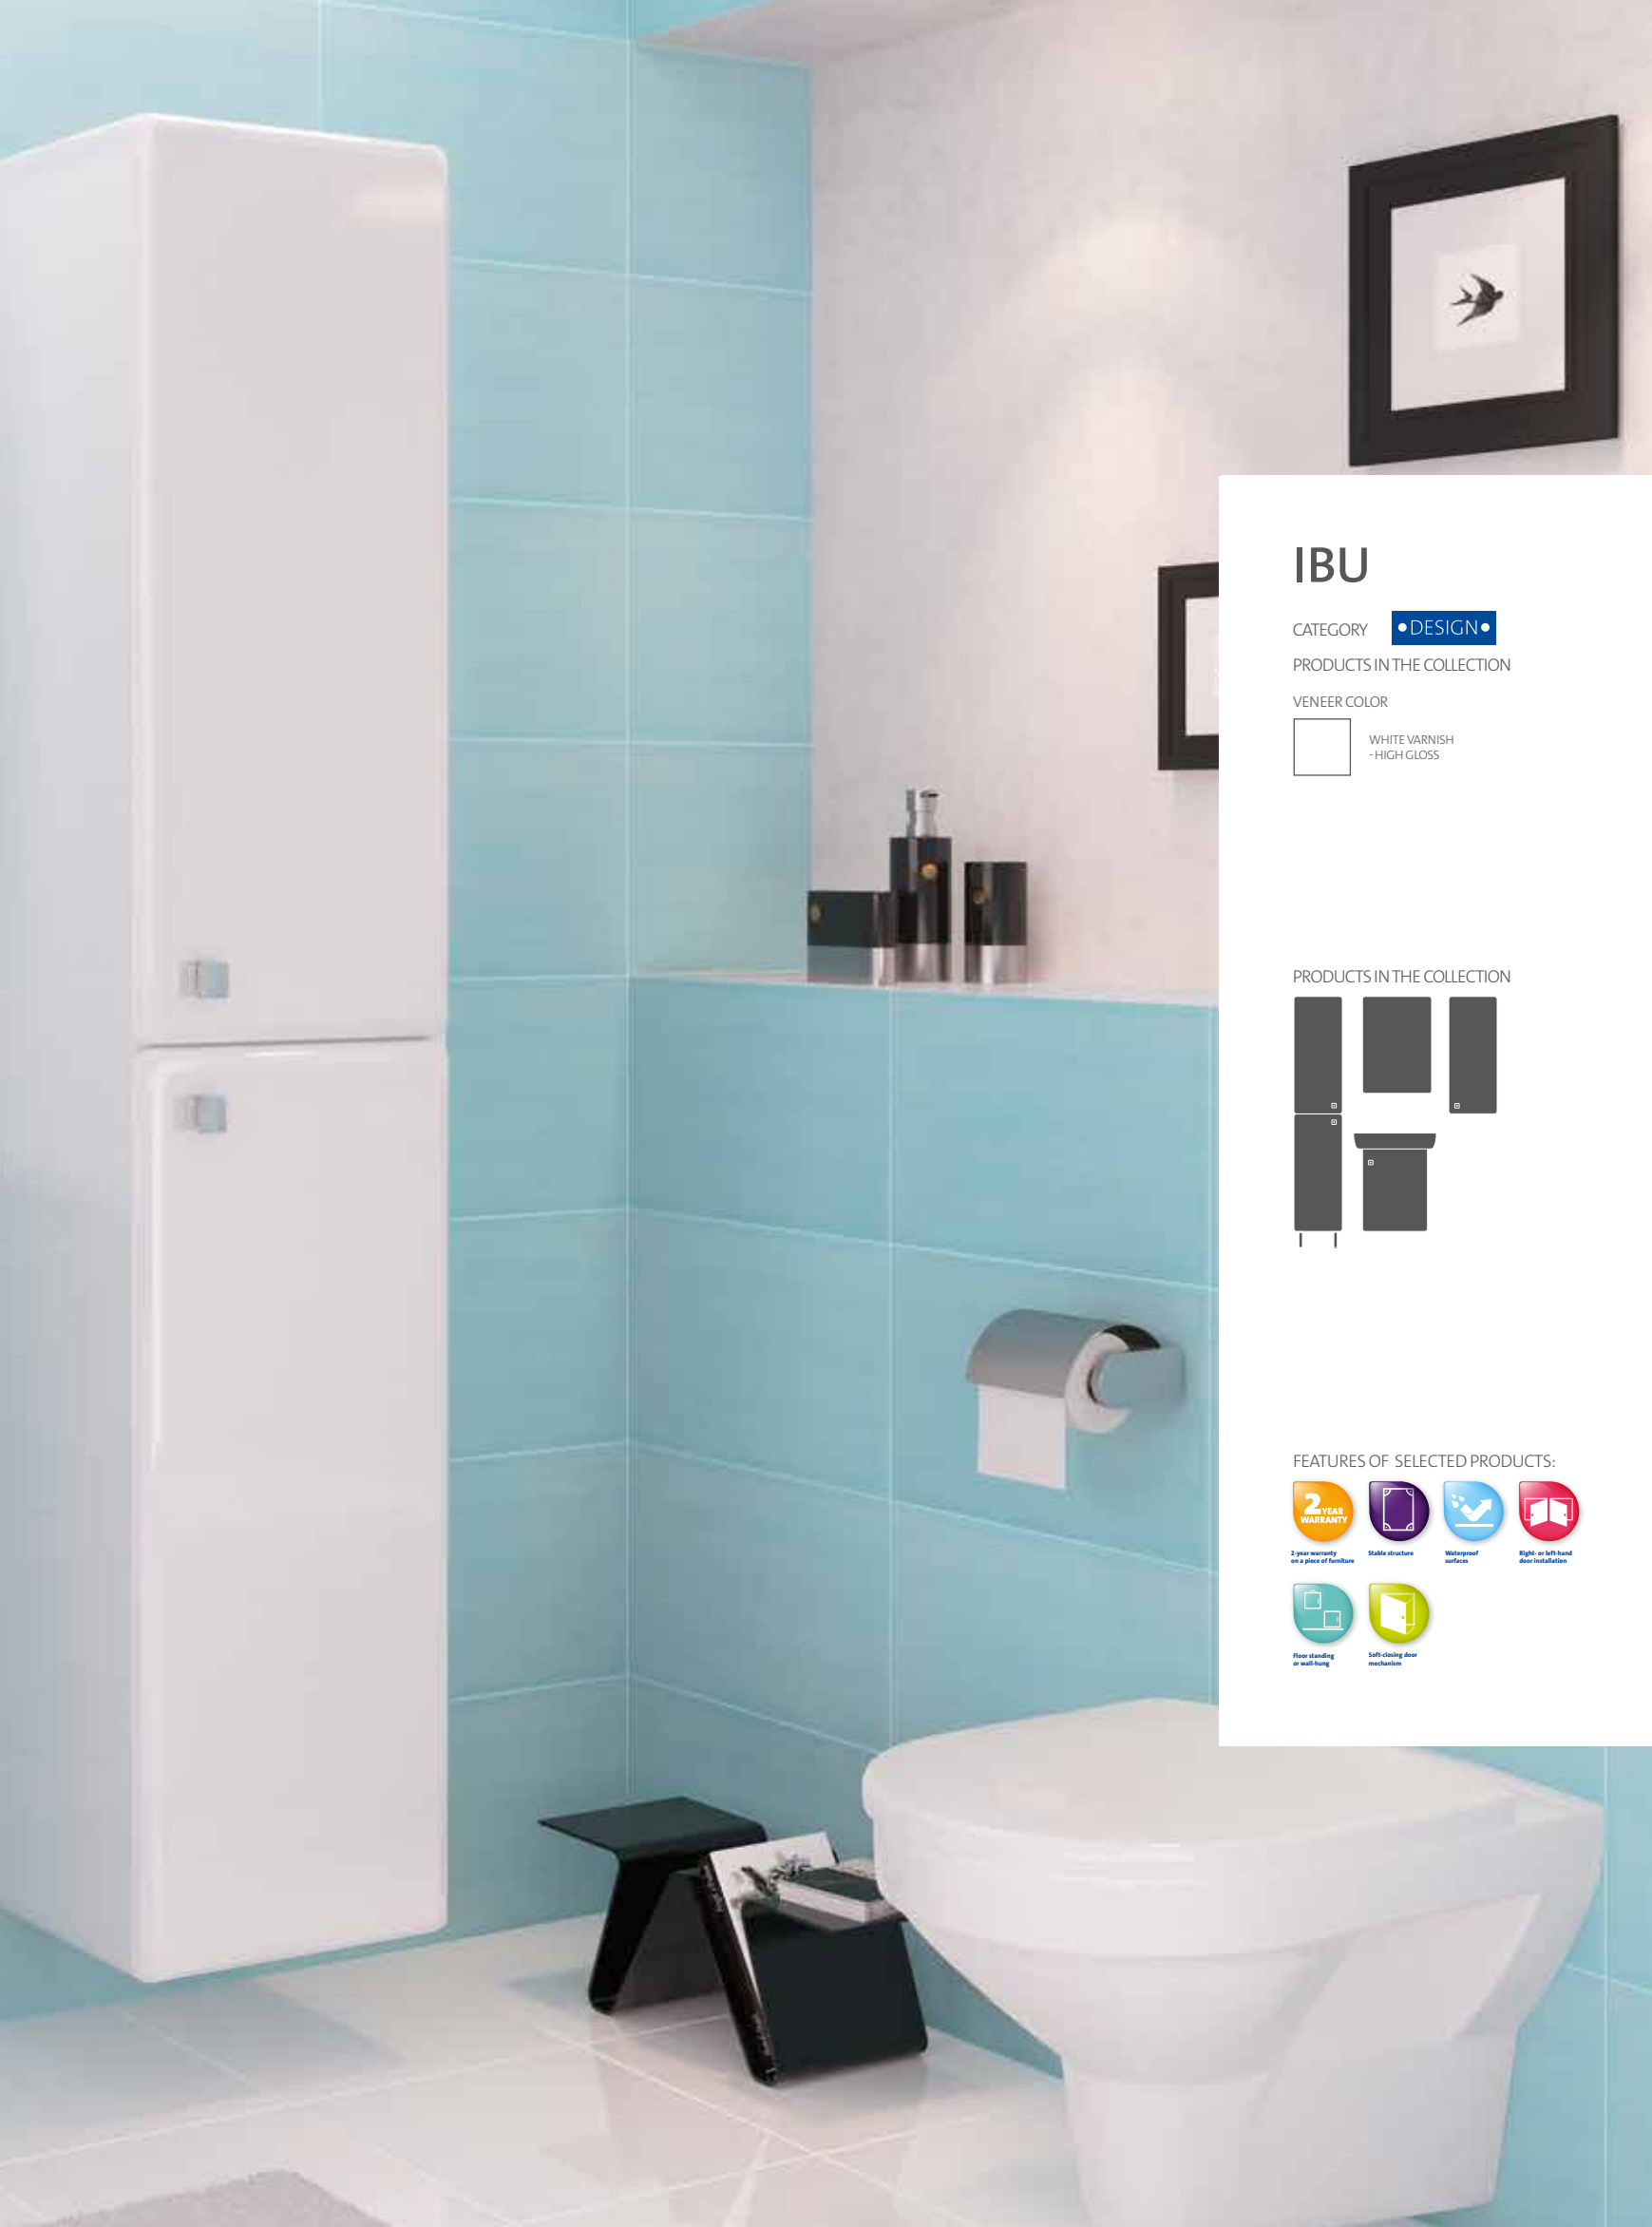

IBU

CATEGORY **DESIGN**

PRODUCTS IN THE COLLECTION

VENEER COLOR

WHITE VARNISH
-HIGH GLOSS

PRODUCTS IN THE COLLECTION

FEATURES OF SELECTED PRODUCTS:

2-year warranty
on a piece of furniture