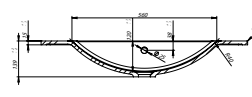

Weight [kg]	13,1
Number of pieces on a pallet	15
Pallet weight [kg]	196,5w