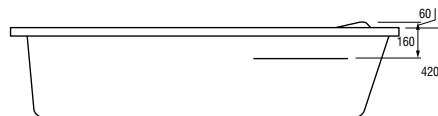

Depth [cm]	Height of front/side casing [cm]	Volume before overflowing [l]	Weight [kg]	No. of pieces on a pallet	Pallet's weight [kg]
Bathtub	42		170	18	18	340
Front casing		58		4,7	15	86
Side casing		58		2,6	25	80