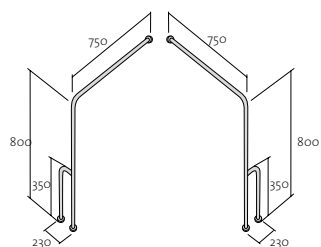

Weight [kg]	11,8
Number of pieces on a pallet	100
Pallet weight [kg]	349