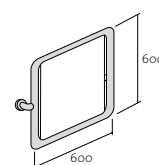

Height: 80 cm

Maximum load: 120 kg

| | |
|------------------------------|------|
| Weight [kg] | 11,8 |
| Number of pieces on a pallet | 100 |
| Pallet weight [kg] | 349 |

K97-039

Lifted mirror

Dimensions: 60x60 cm