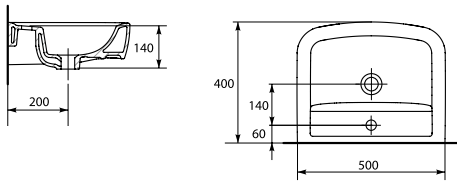

Weight [kg]	15
Number of pieces on a pallet	24
Pallet weight [kg]	346