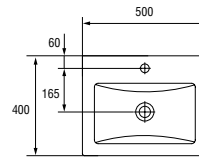

Weight [kg]	11
Number of pieces on a pallet	24
Pallet weight [kg]	394.5