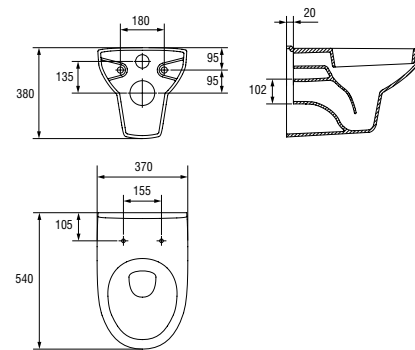

K10-007

OLIMPIA pedestal

Dimensions: 16×16 cm

| | |
|------------------------------|------|
| Weight [kg] | 10,6 |
| Number of pieces on a pallet | 30 |
| Pallet weight [kg] | 367 |

K10-006

OLIMPIA semi-pedestal

Dimensions: 20×29,5 cm

| | |
|------------------------------|-------|
| Weight [kg] | 7,6 |
| Number of pieces on a pallet | 32 |
| Pallet weight [kg] | 277,4 |

K10-010

OLIMPIA wall hung bidet

Dimensions: 37×53 cm
With hole for mixer.

| | |
|------------------------------|------|
| Weight [kg] | 15,3 |
| Number of pieces on a pallet | 16 |
| Pallet weight [kg] | 287 |

K10-009
OLIMPIA stand bidet
Dimensions: 36,5x57 cm
With hole for mixer.

| | |
|------------------------------|-------|
| Weight [kg] | 18,6 |
| Number of pieces on a pallet | 16 |
| Pallet weight [kg] | 321,4 |

K10-008
OLIMPIA wall hung bowl
Dimensions: 37x54 cm
Horizontal outflow.
To be completed with OLIMPIA duroplast, antibacterial toilet seat (K98-0010)
or OLIMPIA duroplast, slow-close, antibacterial toilet seat (K98-0011).