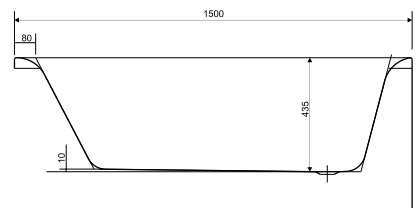

Depth [cm]	Height of front/side casing [cm]	Volume before overflowing [l]	Weight [kg]	No. of pieces on a pallet	Pallet's weight [kg]
Bathtub	43,5		185	18	18	339
Front casing		56		3,7	15	72,5
Side casing		56		1,7	25	54,5