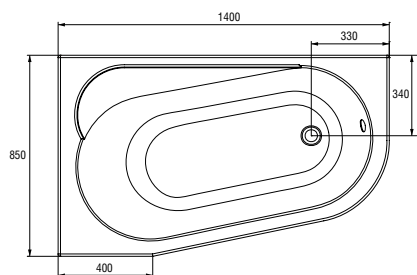

Depth [cm]	Height of front/side casing [cm]	Volume before overflowing [l]	Weight [kg]	No. of pieces on a pallet	Pallet's weight [kg]
Bathtub	42		130	18	18	339
Front casing		54		3.9	15	74