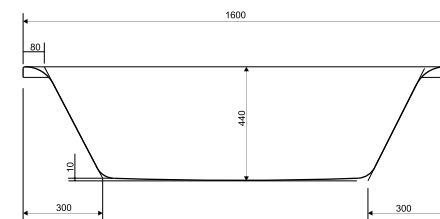

Depth [cm]	Height of front/side casing [cm]	Volume before overflowing [l]	Weight [kg]	No. of pieces on a pallet	Pallet's weight [kg]
Bathtub	44		195	19	18	359
Front casing		56		4	15	77
Side casing		56		1,7	25	54,5