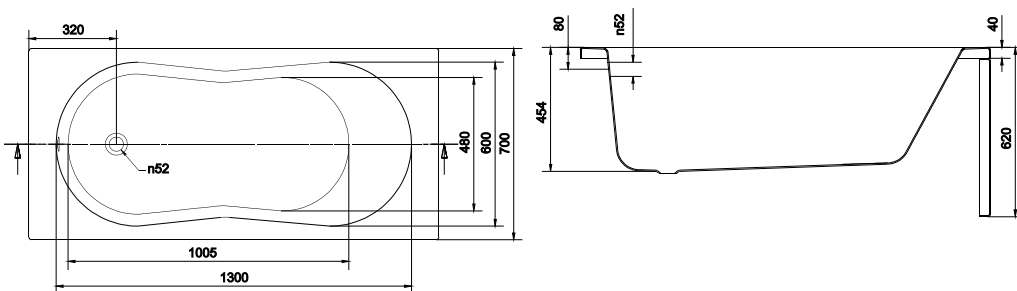

S301-027

NIKE 150 rectangular bathtub

Dimensions: 150 × 70 cm

Also available with front casing 150 (S401-028) and side casing (S401-031).