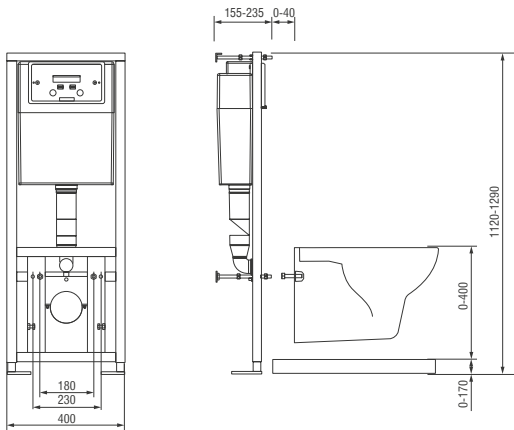

Net weight [kg]	27
Gross weight [kg]	30
Number of pieces on a pallet	12
Pallet weight [kg]	140

LINK
flush button
Width: 22 cm