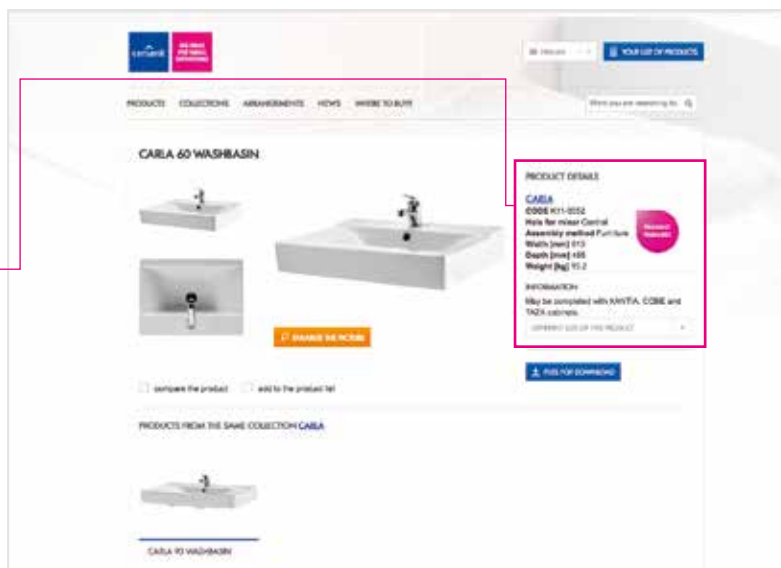

INTUITIVE PRODUCT SEARCH ▶

User friendly and easy to navigate, Cersanit's new website, www.cersanit.com.pl, has been designed in line with the latest market trends. It presents Cersanit's product offer in a well-ordered and intuitive way, so consumers can save time and easily find relevant options by using below search parameters:

- product category
- name and type of the collection
- inspiring bathroom arrangements
- size, colour, and price of products

COMPLETE PRODUCT INFORMATION ▶

Once selected, each product is presented along with all product information (such as attributes, dimensions, weight, and catalogue price) as well as installation options and references to matching products (for example a washbasin cabinet and matching washbasin). Importantly, the website has been designed to present not just individual products but all product lines and collections.