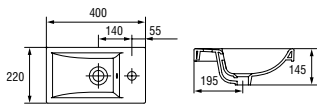

Weight [kg]	4.3
Number of pieces on a pallet	48
Pallet weight [kg]	355.5