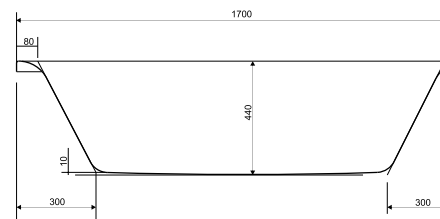

Depth [cm]	Height of front/side casing [cm]	Volume before overflowing [l]	Weight [kg]	No. of pieces on a pallet	Pallet's weight [kg]
Bathtub	44		210	21	18	395
Front casing		56		4,5	15	84,5
Side casing		56		1,7	25	54,5