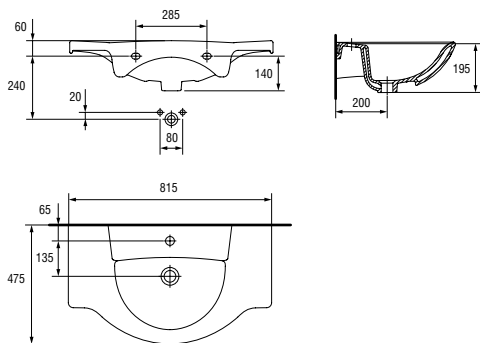

Weight [kg]	19,4
Number of pieces on a pallet	10
Pallet weight [kg]	218