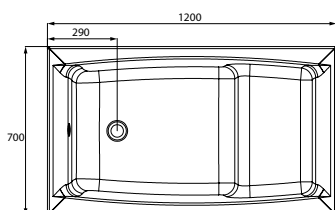

Depth [cm]	Height of front/side casing [cm]	Volume before overflowing [l]	Weight [kg]	No. of pieces on a pallet	Pallet's weight [kg]
Bathtub	41		50	18	18	339