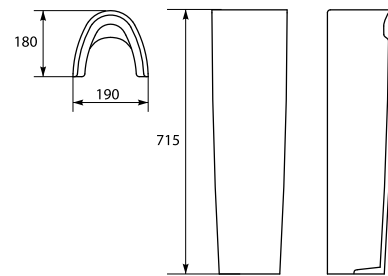

Weight [kg]	9,7
Number of pieces on a pallet	30
Pallet weight [kg]	370