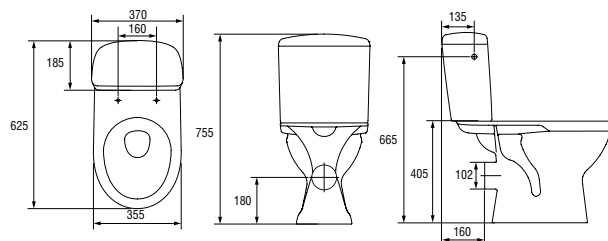

Dimensions: 35,5×65,5 cm

Horizontal bowl.

Side water inlet.

3/6 l function.

| | |
|------------------------------|-------|
| Weight [kg] | 27,7 |
| Number of pieces on a pallet | 12 |
| Pallet weight [kg] | 423,4 |

K03-014

MERIDA WC compact set with MERIDA polypropylene, antibacterial toilet seat

Dimensions: 37×62,5 cm

Horizontal bowl.

Side water inlet.

3/6 l function.

| | |
|------------------------------|-----|
| Weight [kg] | 29 |
| Number of pieces on a pallet | 12 |
| Pallet weight [kg] | 403 |