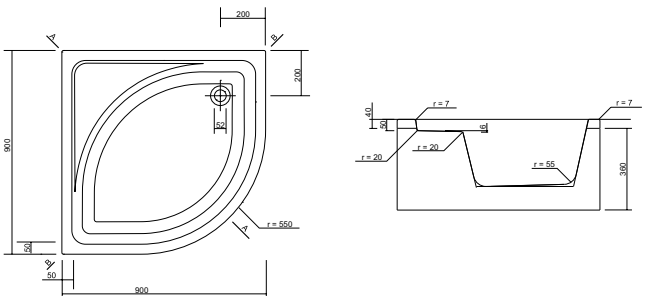

S204-005

TAKO 80/16 halfround shower tray

Dimensions: 80x80x16 cm

Also available with casing for 80/16 halfround shower tray (s402-008).

S204-006

TAKO 90/16 halfround shower tray

Dimensions: 90x90x16 cm

Also available with casing for 90/16 halfround shower tray (s402-009).

S204-007

TAKO 80/30 halfround shower tray

Dimensions: 80x80x30 cm

Also available with casing for 80/30 halfround shower tray (s402-010).

S204-008

TAKO 90/30 halfround shower tray

Dimensions: 90x90x30 cm

Also available with casing for 90/30 halfround shower tray (s402-011).