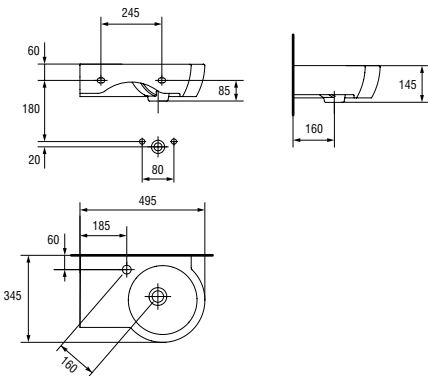

Weight [kg]	8,7
Number of pieces on a pallet	30
Pallet weight [kg]	310