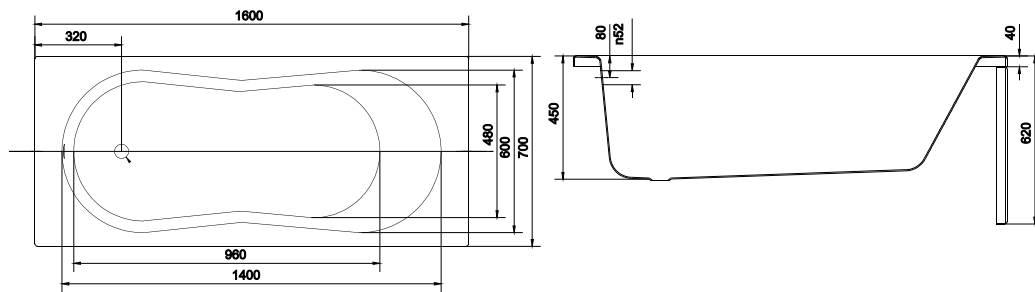

NIKE 160 rectangular bathtub

Dimensions: 160 × 70 cm

Also available with front casing 160 (S401-029) and side casing (S401-031).

	Depth [cm]	Height of front/side casing [cm]	Volume before overflowing [l]	Weight [kg]	No. of pieces on a pallet	Pallet's weight [kg]
Bathtub	45		195	19,9	18	375
Front casing		58		4,8	15	87
Side casing		58		2,6	25	75