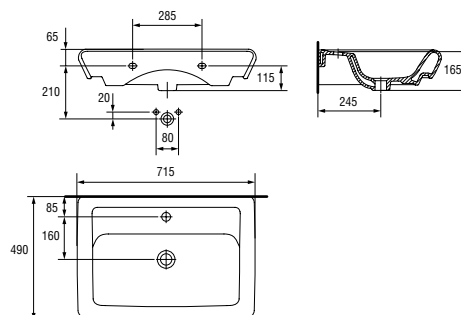

Weight [kg]	19,8
Number of pieces on a pallet	12
Pallet weight [kg]	302,2