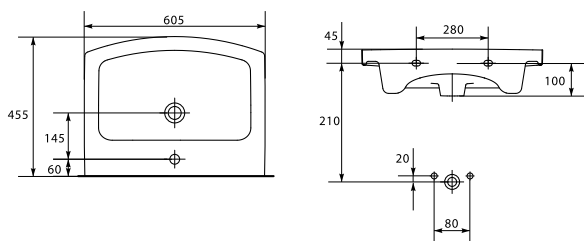

Weight [kg]	15,5
Number of pieces on a pallet	21
Pallet weight [kg]	367