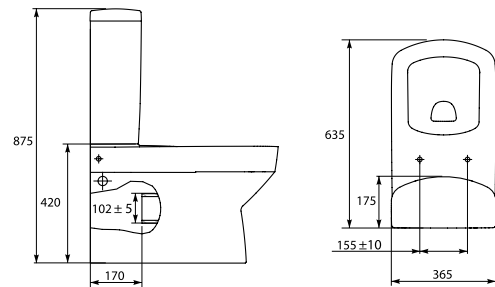

Weight [kg]	36,48
Number of pieces on a pallet (bowl)	12
Number of pieces on a pallet (tank)	24
Pallet weight [kg]	438