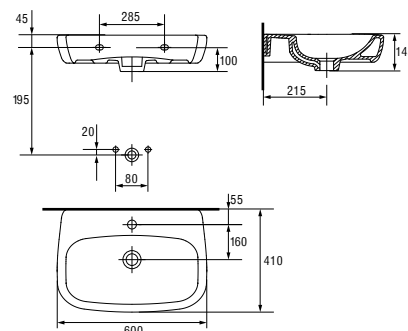

Weight [kg]	14,5
Number of pieces on a pallet	30
Pallet weight [kg]	508,5