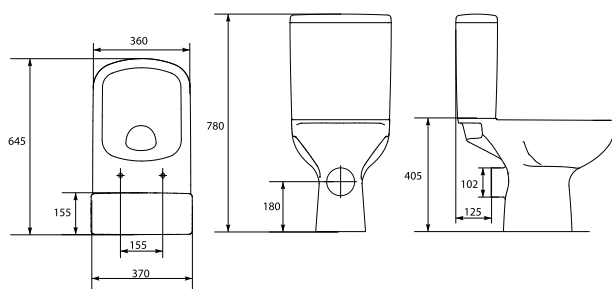

Dimensions: 35,5×63 cm

Universal bowl.

Side water inlet (010) or bottom water inlet (011).

3/6 l function.

| | |
|------------------------------|-------|
| Weight [kg] | 28,3 |
| Number of pieces on a pallet | 12 |
| Pallet weight [kg] | 446,2 |

COLOUR WC compact

Dimensions: 37 x 78 x 64,5 cm

Universal bowl.

Side water inlet (010) or bottom water inlet (011).

Funkcja 3/6 l.

To be completed with COLOUR duroplast toilet seat (K98-0091)
or COLOUR soft close, easy-off, duroplast toilet seat (K98-0092)
or COLOUR grey soft close, easy-off, duroplast toilet seat (K98-0093).