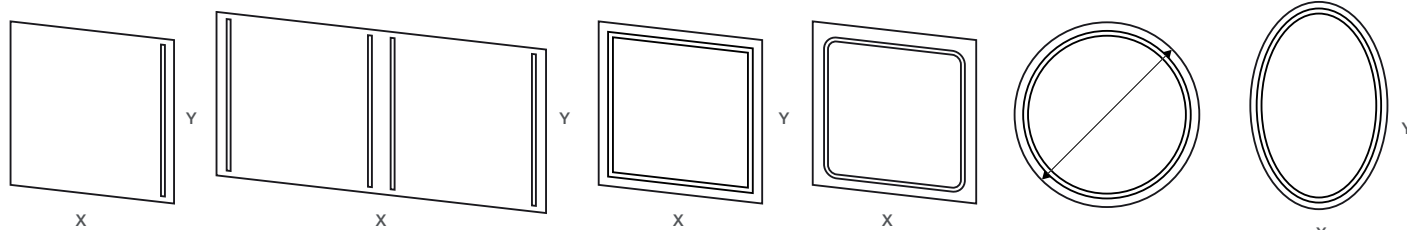

Cosmetic mirror

185 x 260 x 420 mm, ø 135 mm
106301122

Mirrors with LED lighting options in warm or cold .
Customised production based on received customer requests - mirror shape, the size (X x Y) and type of backlight (logo, character...). Basic version doesn't have on/off switch or heater - this can be ordered additionally.