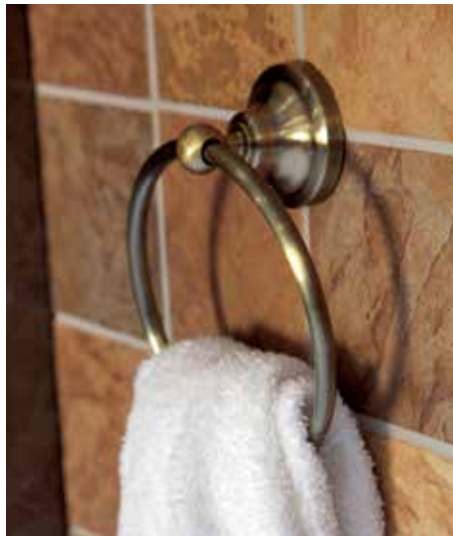

Cosmetic mirror

184 x 200 x 412 mm, ø 133 mm
106101697

**Wall mounted toilet brush
with glass dish**

110 x 360 x 145 mm
144113017

▲ *The Westin Grand Hotel Berlin, Germany*

BATHROOM MIRRORS

Glue-on mirror

151 x 17 x 151 mm, ø 131 mm
112101150