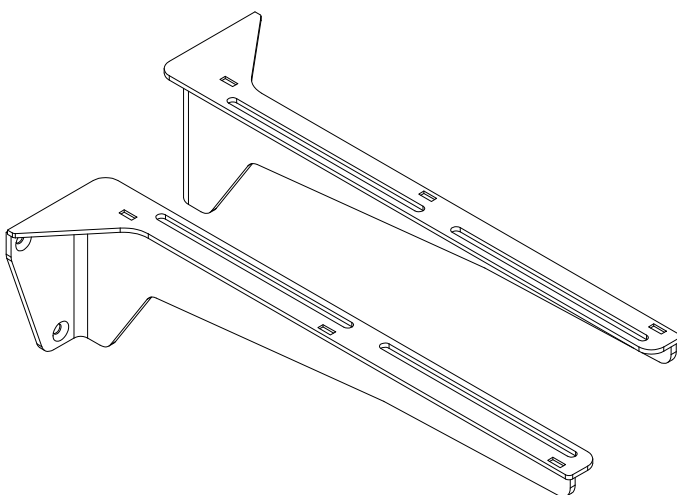

445 x 55 x 125 mm
247131013

▲ *Centrum Babylon Liberec, Czech Republic*

Bath grab bar angled with soap basket, polished

455 x 250 x 120 mm
106107031

▲ *Hotel Pullman Eindhoven, Germany*

▲ *OFF Paris Seine, France*

▲ *Hotel Am Steinplatz Berlin, Germany*

▲ *Hotel Hilton Berlin, Germany*

TABLE BASE

BEER STANDS

WASH BASIN MOUNTING BRACKETS

▲ Hotel am Steinplatz Berlin, Germany

▲ Hotel am Steinplatz Berlin, Germany

▲ Brussels, Belgium