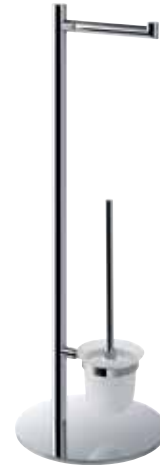

Double towel holder

650 x 30 x 110 mm
118404051

**Wall mounted toilet brush
with glass dish**

95 x 360 x 140 mm
104113018c

▲ *Hotel Leipzig, Germany*

ALFA

Glass soap dish

109 x 60 x 134 mm
102408023

Towel holder

450 x 60 x 65 mm
102402052

Glass soap dispenser wall model

70 x 150 x 105 mm, 200 ml
102408022

FREESTANDING ACCESSORIES

Holder with glass, round

80 x 100 x 80 mm
138110061

Holder with glass, square

75 x 110 x 75 mm
140110061

Free standing toilet paper and brush holder

250 x 720 x 250 mm
104836012

SHOWER PROGRAM

Shower rail with holder, chromed brass

104114112 90 x 650 x 70 mm
104114122 90 x 900 x 70 mm