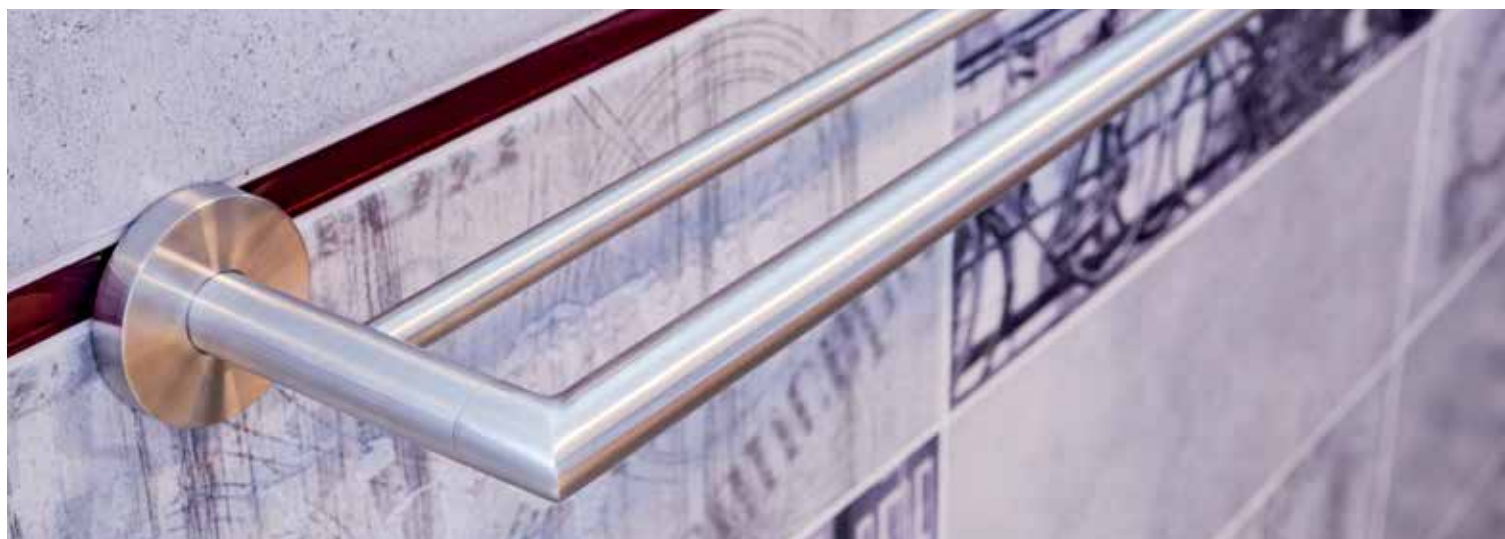

80 x 180 x 100 mm, 250 ml
104109016

Swing arm triple hook

55 x 190 x 110 mm
104206075

Toilet brush holder floor standing

110 x 400 x 130 mm
104113102

▲ *Sheraton Stockholm Hotel, Sweden*

PLAZA

Ring towel holder