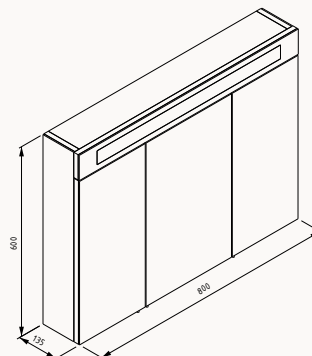

80

22OR2600080I

800x133x600 mm
top cabinet with mirror doors
(M9)