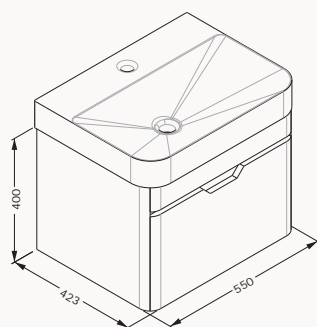

57

550x400x423 mm
basin unit

body lacquered
door lacquered
drawer soft close

basin included

! compatible basin
Sott'Aqua 10SQ50057SV

- **21SQS001057I** white
- **21SQS004058I** light grey
- **21SQS004057I** anthracite
- **21USS114057I** black
- **21USS115057I** red