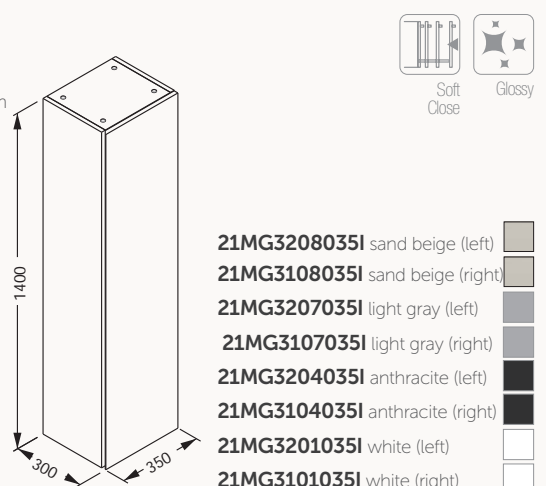

21MG3208035I sand beige (left)

21MG3108035I sand beige (right)

21MG3207035I light gray (left)

21MG3107035I light gray (right)

21MG3204035I anthracite (left)

21MG3104035I anthracite (right)

21MG3201035I white (left)

21MG3101035I white (right)