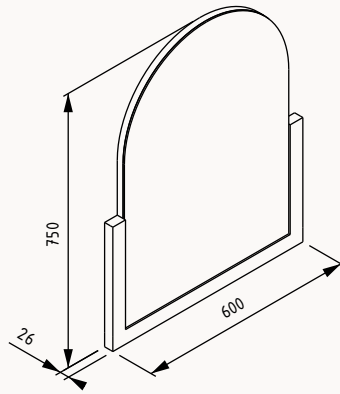

60

600x20x790 mm
mirror

lacquered body
mirror

21VE4072060I night blue

21VE4048060I ruby red

21VE4049060I ocean