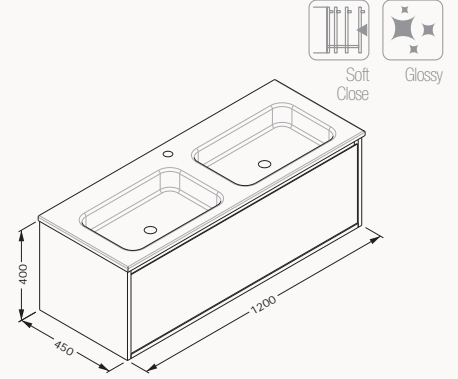

21MGS019121I anthracite

21MGS070121I light gray

21MGS001121I white

21MGS308121I sand beige

120

1200x500x458 mm
basin unit

»

! compatible basin
Sistema™ 10SL51121SV

body lacquered
drawer lacquered
drawer (soft close)

basin is included