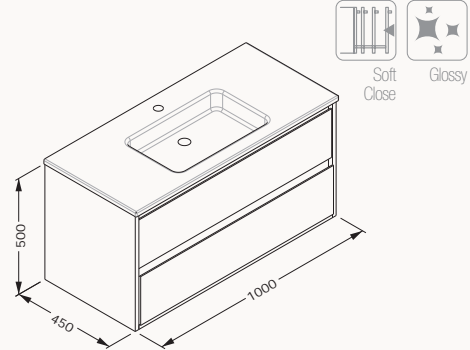

21MGS019100I anthracite

21MGS070100I light gray

21MGS001100I white

21MGS708100I sand beige

100

1000x400x458 mm
basin unit

»

! compatible basin
Sistema™ 10SL50101SV

body lacquered
drawer lacquered
drawer (soft close)

basin is included