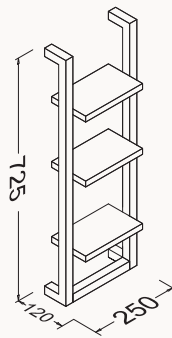

21BE2055000I black-turquoise

21BE2064000I black-taupe

21BE2065000I white-oak