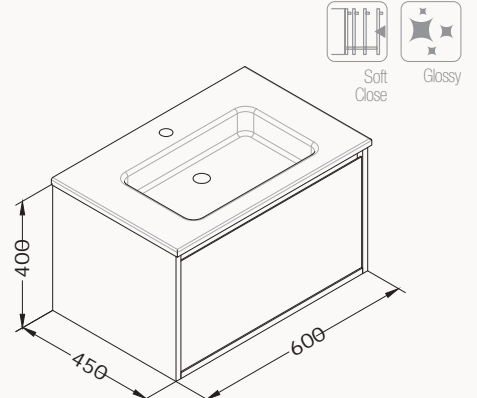

21MGS708060I sand beige

60

600x500x458 mm
basin unit

! compatible basin
Sistema⁷ 10SL50061SV

body lacquered
drawer lacquered
drawer (soft close)

basin is included

21MGS019061I

21MGS070061I light gray