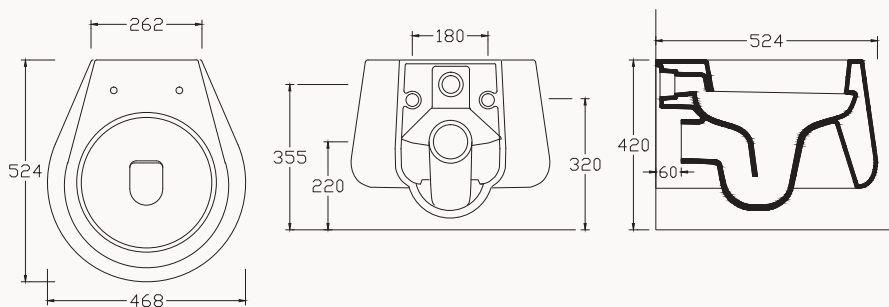

10AL02001SV

wall hung wc

fixation set is included
smartFixPlus
seat&cover must be ordered
suitable concealed cistern

42A002001 seat&cover (soft close)

10AL41001SV

wall hung bidet

smartFixPlus

74