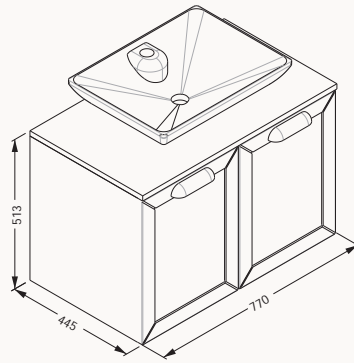

80

27TAS065080I

770x513x445 mm

basin unit

body membrane
doors membrane
countertop membrane
doors soft close

basin is included

! compatible basin
Sistema 10SY50065SV
white

Soft
Close

oak & white

80

27TAS065081I

770x513x445 mm

basin unit

body membrane
doors membrane
countertop membrane
doors soft close

basin is included