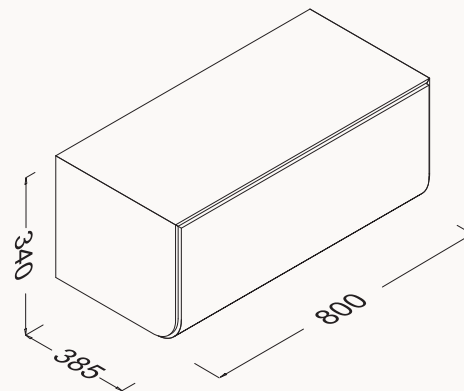

80

800x340x385 mm
Marino basin unit

natural wood veneered
drawer soft close
anti-sliding mat for drawers
8 mm flat flating

! Suitable with Marino basin unit 80 cm

23SQ1017081I wood veneered grey oak

23SQ1003080I wood veneered teak