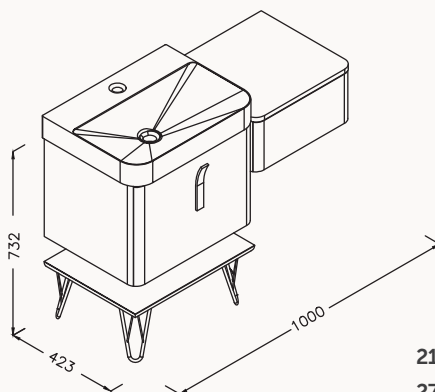

! compatible basin
Sott'aqua 10SQ50057

21SPS013100I basin unit pastel green

27SPS084100I basin unit dark grey-light grey

27SP1300055I bench massive oak

Soft
Close

100

1000x423x400 mm
basin unit

body lacquered-membrane
drawers lacquered-membrane
soft close

basin is included