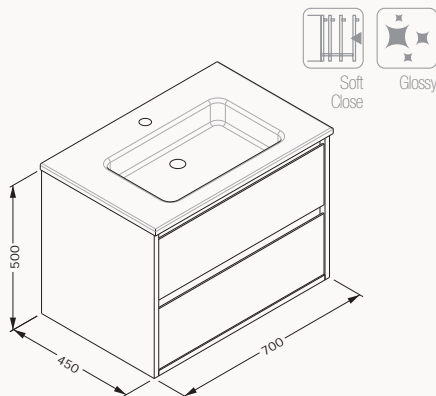

21MGS019070I

21MGS070070I light gray

21MGS001070I white

21MGS708070I sand beige

70

700x500x458 mm
basin unit

! compatible basin
Sistema⁷ 10SL50071SV

body lacquered
drawer lacquered
drawer (soft close)

basin is included