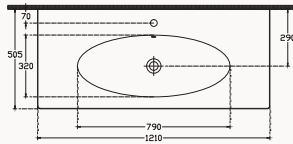

121

10SX50121SV

1210x505
clear flat basin