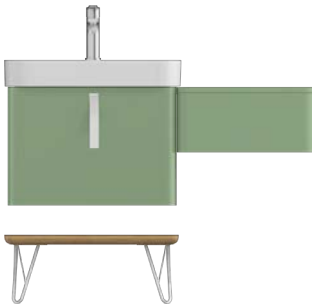

100

21SPS013100I
27SP1300055I
1000x423x732 mm
basin unit