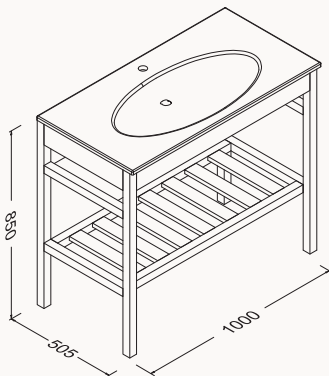

100

22SFS003100I

1000x505x850 mm
natural wood veneered
basin is included-
10SX51101SV
22SFS003100I teak