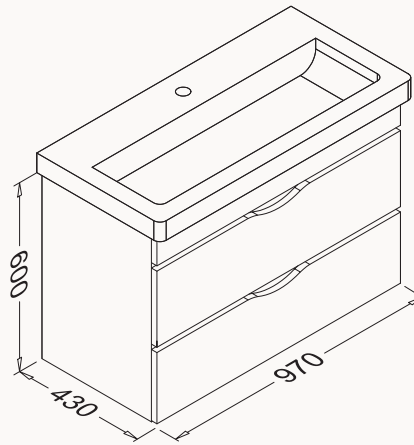

100

970x600x430 mm
basin unit

body lacquered
door lacquered
drawers (soft close)

basin included

! compatible basin
Snow 10PS50100SV

21NGS329100E grey

21NGS311100E white

100