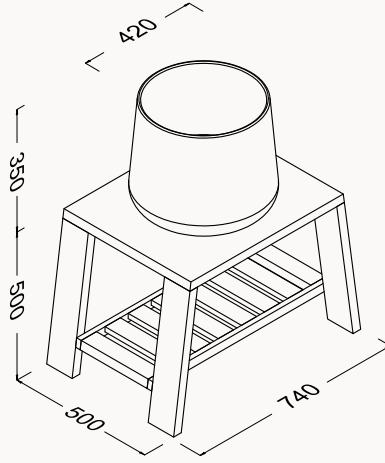

74

22ALS003060I

740x500x500 mm
basin bench and
10AL75042 basin

body natural wood veneer
basin is included