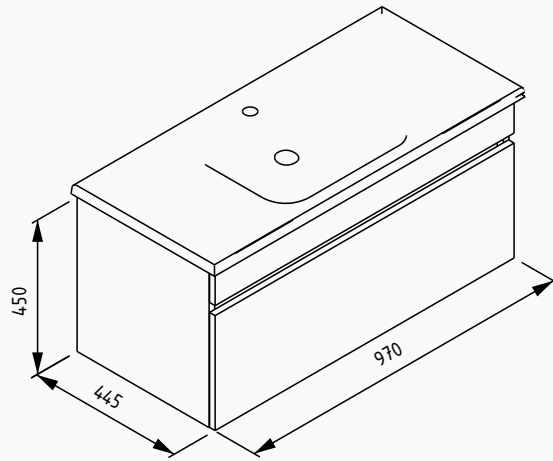

100

970x445x450 mm
basin unit

body duralam
drawers duralam
drawers (soft close)

basin is included