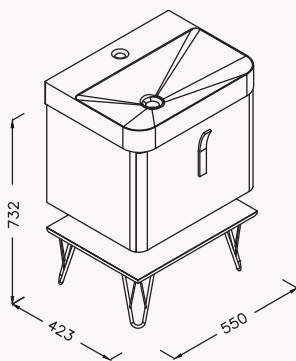

Soft Close

60

550x423x732 mm
basin unit

body lacquered-membrane
drawer lacquered-membrane
soft close
bench massive

basin is included

! compatible basin
Sott'aqua 10SQ50057SV

21SPS013057I basin unit pastel green

27SPS084057I basin unit dark grey

27SP1300055I bench massive oak

Soft Close

60

550x423x400 mm
basin unit

body membrane
drawer lacquered-membrane
soft close

basin is included