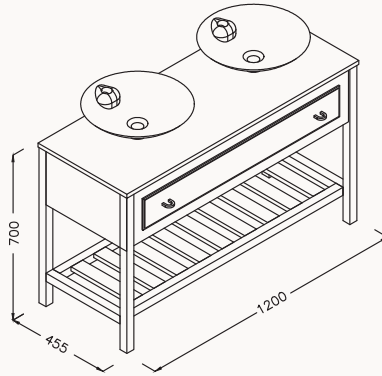

120

1200x455x700 mm
basin unit

body matt lacquered
drawer matt lacquered
soft close

basin is included

! compatible basin
Sistema^T 10SY65045 opaque colors

21TRS085120I grey

80

800x455x850 mm
basin unit

body matt lacquered
drawer matt lacquered
soft close

basin is included