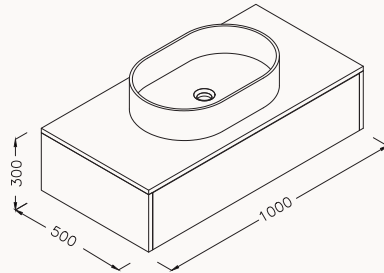

! compatible basin
Infinity 10NF65055
salmon 2S, anthracite 2C, white

24INS301100I oak, white basin

24INS390100I oak, salmon basin

24INS394100I oak, anthracite basin