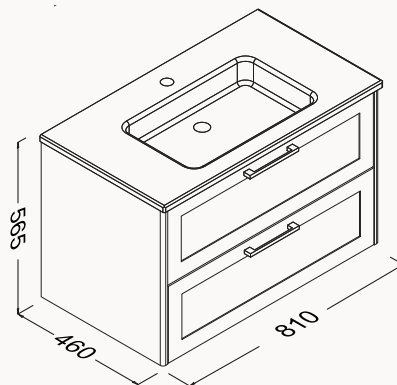

! compatible basin
Sistema 10SL51081SV-2C
anthracite

Soft
Close

oak & white

80

27VRS365081I

810x460x585 mm

basin unit

floor standing

body-door membrane
drawers (soft close)

basin is included