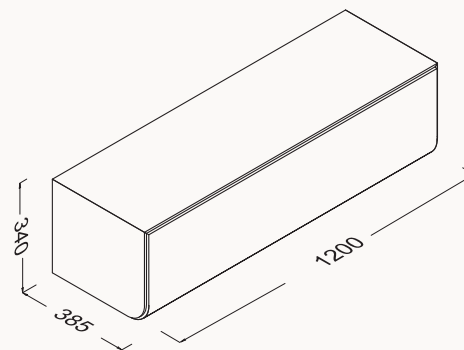

120

1200x340x385 mm
Marino basin unit

natural wood veneered
drawer soft close
anti-sliding mat for drawers
drawer dividers
8 mm flat flating

! Suitable with Marino basin unit 80 cm

23SQ1017120I wood veneered grey oak

23SQ1003120I wood veneered teak