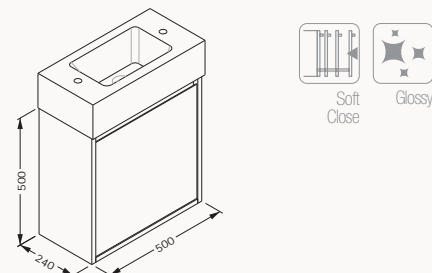

21SFS003050I light gray (right)

21SFS013050I light gray (left)

21SFS004050I anthracite (right)

21SFS014050I anthracite (left)

21SFS208051I sand beige (left)

21SFS001050I white (right)

21SFS108051I sand beige (right)

21SFS011050I white (left)

35

350x1400x300 mm
tall unit

body lacquered
door lacquered
door (soft close)