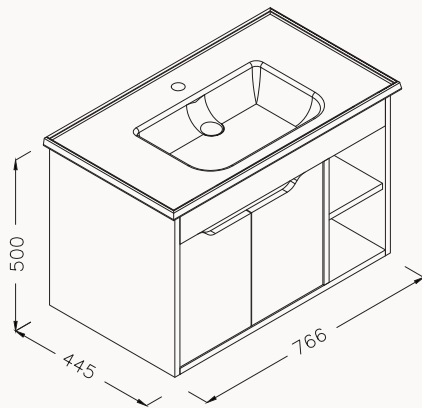

80

766x445x500 mm
basin unit

body-door duralam
doors soft close

basin is included