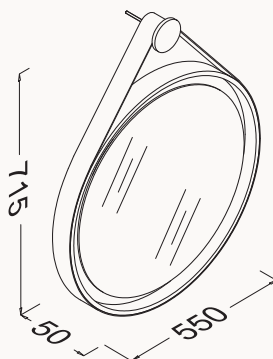

**26**

260x300x340 mm
countertop unit

lacquered body

21BE4064000I black

21BE4065000I white

Ø55

715x550x50 mm
Marino mirror

natural wood veneered
high gloss lacquered
with leather belt
with led
antiFog mirror
smart touch switch