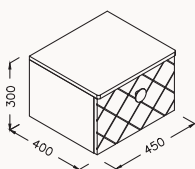

45

450x400x300 mm
make-up unit

body lacquered
door lacquered
soft close

21RA9083050I taupe

Drawer
dividers

Soft
Close