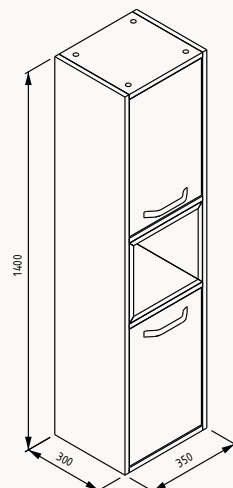

75

750x50x950 mm
mirror

LED illumination
with black leather belt

21SQ4004075I black

35

350x300x1400 mm
tall unit

body duralam
door duralam
door (soft close)

24CV3190035I sapphire oak (right)