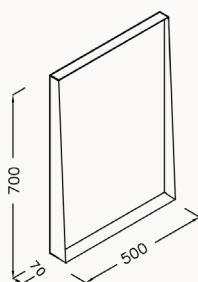

500x50x700 mm
metal profile mirror

square

29FE4004060I black

50

500x50 mm
mirror, lacquered body

round

29FE1004061I black

Gusto collection