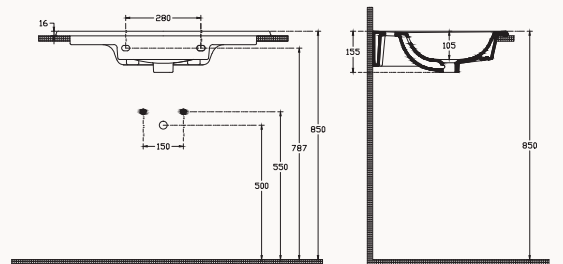

80

10SX50080SV

800x505 mm
clear flat basin

with taphole
with overflow
fixation set is not included
suitable with furniture
suitable with wall assembly