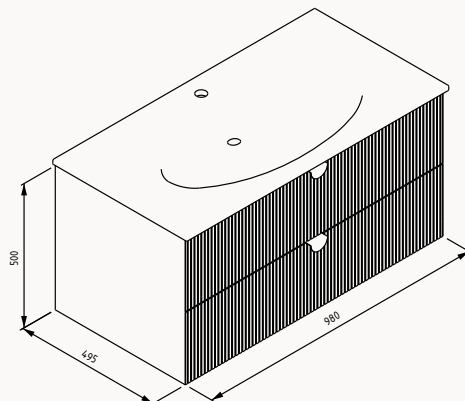

100

1000x510x500 mm
basin unit

lacquered body
lacquered drawers
drawers (soft close)

basin is included

! compatible basins
Sistema X 10SX51101SV

- **21IFS748102I** ruby red (white basin)
- **21IFS749102I** ocean (white basin)
- **21IFS750102I** dark salmon (white basin)
- **21IFS713102I** pastel green (white basin)
- **21IFS772102I** night blue (white basin)
- **21IFS712102I** cream (white basin)