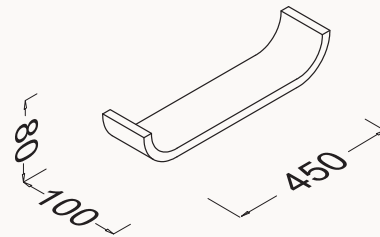

- 21SQ400405I lacquered black
- 23SQ400305I wood veneered teak
- 21SQ400105I high gloss lacquered white

45

450x80x100 mm
Marino shelf

natural wood veneered

- 23SQ9017045I wood veneered grey oak
- 23SQ9003045I wood veneered teak
- 21SQ9001045I high gloss lacquered white