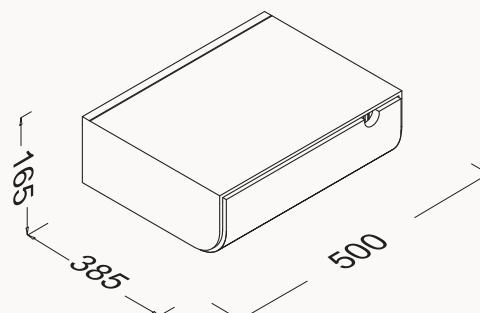

23SQS217057I left wood veneered grey oak

23SQS203057I left wood veneered teak

50

500x165x385 mm
Marino make-up unit

natural wood veneered
8 mm flat flating

! Can not be mounted
beside Marino Basin
Unit 58 cm