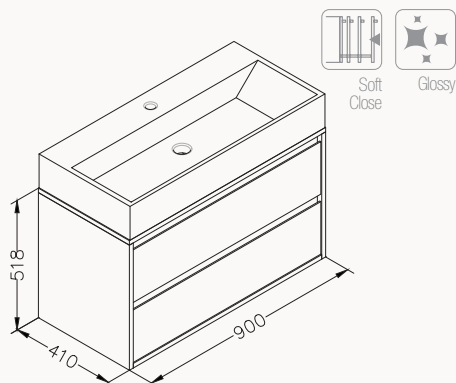

21MGS001061I white

21MGS308060I sand beige

90

900x518x420 mm
basin unit

! compatible basin
Sistema² 10SF50090SV

body lacquered
drawer lacquered
drawer (soft close)
sharp&slim
basin is included

21SFS104090I anthracite