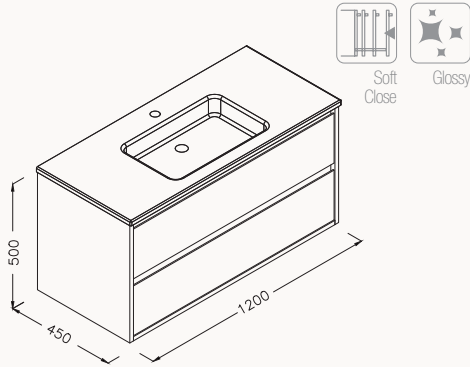

21MGS880120I anthracite

21MGS870120I light gray

21MGS801120I white

21MGS708120I sand beige

120

1200x400x480 mm
basin unit

»

! compatible basin
Sistema™ 10SL51121SV

body lacquered
drawer lacquered
drawer (soft close)

basin is included