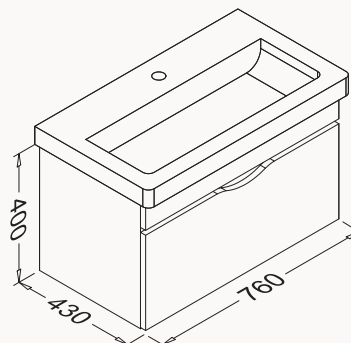

80

760x400x430 mm
basin unit

body lacquered
door lacquered
drawer soft close

basin included

! compatible basin
Snow 10PS50080SV

21NGS319080E grey

21NGS301080E white