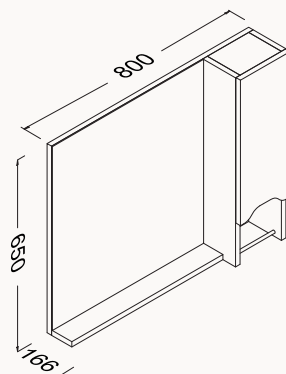

basin is included

! compatible basin
Flat 10LE50081

24ONS001080I amalfi & white
24ONS075080I amalfi & anthracite

Soft
Close

80

800x166x650 mm
mirror unit

body duralam
doors duralam
soft close

24ON2001080I amalfi & white
24ON2075080I amalfi & anthracite