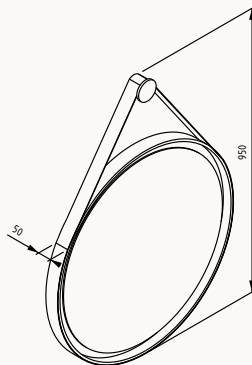

75

750x50x950 mm
mirror

LED illumination
with black leather belt

21SQ4004075I black