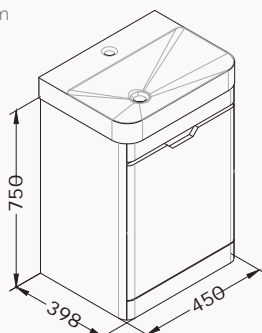

48

450x750x398 mm
basin unit

body lacquered
doors lacquered
doors soft close

basin included

! compatible basin
Sott'Aqua 10SQ50048SV

- 21USS001049I white
- 21USS004049I light grey
- 21USS004048I anthracite
- 21USS014048I black
- 21USS005048I red

35

350x1400x300 mm
tall unit

body lacquered
doors lacquered
doors soft close

- 21SQ3101035I white, right
- 21SQ3104036I light grey, right
- 21SQ3104035I anthracite, right
- 21SQ3114036I black, right
- 21SQ3114035I red, right
- 21SQ3201035I white, left
- 21SQ3204036I light grey, left
- 21SQ3204035I anthracite, left
- 21SQ3214036I black, left
- 21SQ3114035I red, left

Glossy