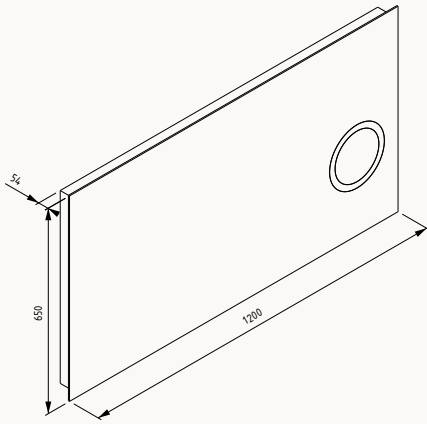

120

29OR4000120I

1200x50x650 mm
mirror (M8)

magnifying mirror
With LED

70

29OR4000070I

700x50x650 mm
mirror (M8)