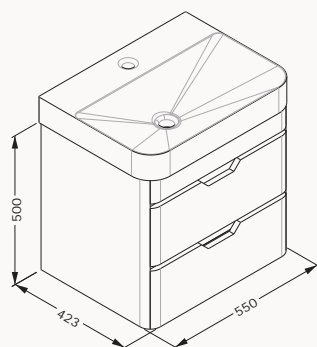

57

550x500x423 mm
basin unit

body lacquered
door lacquered
drawers (soft close)

basin included

! compatible basin
Sott'Aqua 10SQ50057SV

- **21SQS101057I** white
- **21SQS104058I** light grey
- **21SQS104057I** anthracite
- **21USS014157I** black
- **21USS015157I** red