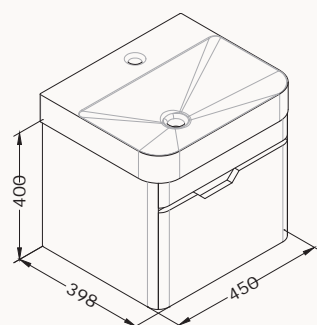

48

450x400x398 mm
basin unit

body lacquered
door lacquered
drawer soft close

basin included

! compatible basin
Sott'Aqua 10SQ50048SV

- **21SQS001048I** white
- **21SQS004049I** light grey
- **21SQS004048I** anthracite
- **21SQS014048I** black
- **21USS015048I** red