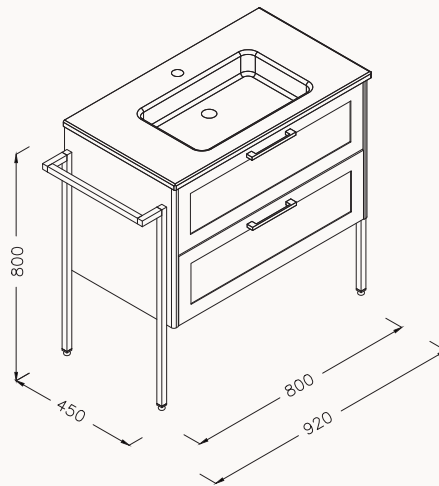

! compatible basin
Sistema 10SL51081SV
white

Soft
Close

oak & white

80

27VRS365083I

810x460x585 mm

basin unit

floor standing

body-door membrane
drawers (soft close)

basin is included