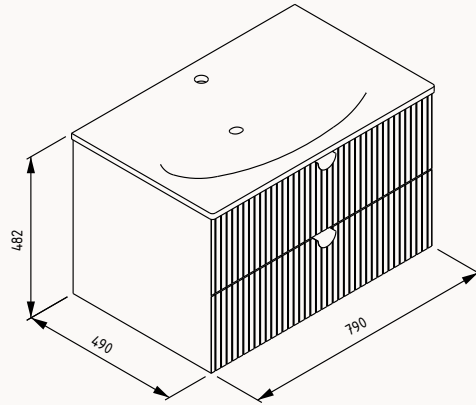

80

800x510x500 mm
basin unit

lacquered body
lacquered drawers
drawers (soft close)

basin is included

! compatible basins
Sistema X 10SX50080SV

- **21IFS748082I** ruby red (white basin)
- **21IFS749082I** ocean (white basin)
- **21IFS750082I** dark salmon (white basin)
- **21IFS713082I** pastel green (white basin)
- **21IFS772082I** night blue (white basin)
- **21IFS712082I** cream (white basin)