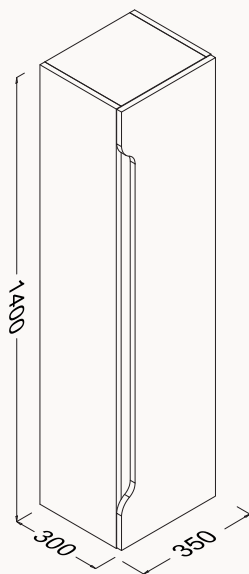

35

350x1400x300 mm
tall unit

body duralam
doors duralam
soft close

24ON3095035I amalfi & white
24ON3075035I amalfi & anthracite

Soft
Close