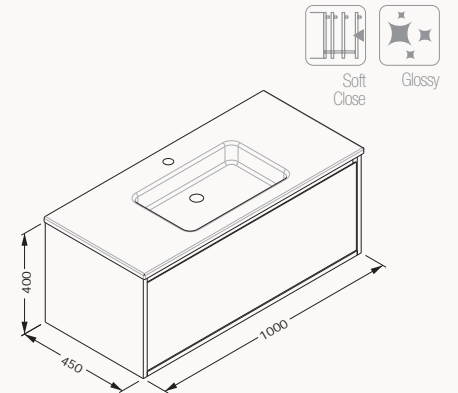

21MGS019101I

21MGS070101I light gray

21MGS001101I white

21MGS308100I sand beige

90

900x500x458 mm
basin unit

»

! compatible basin
Sistema™ 10SL50091SV

body lacquered
drawer lacquered
drawer (soft close)

basin is included