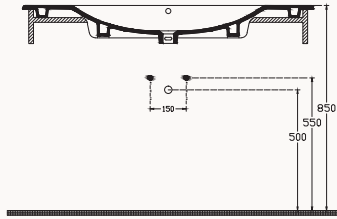

with taphole
with overflow
fixation set is not included
suitable with furniture
suitable with wall assembly