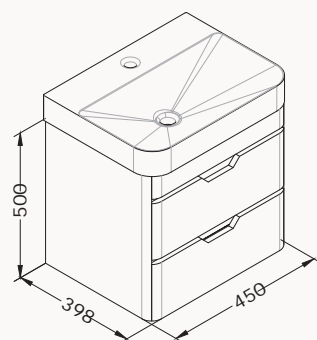

48

450x500x398 mm
basin unit

body lacquered
door lacquered
drawers (soft close)

basin included

! compatible basin
Sott'Aqua 10SQ50048SV

- **21SQS101048I** white
- **21SQS104048I** light grey
- **21SQS114048I** anthracite
- **21USS014148I** black
- **21SQS105048I** red