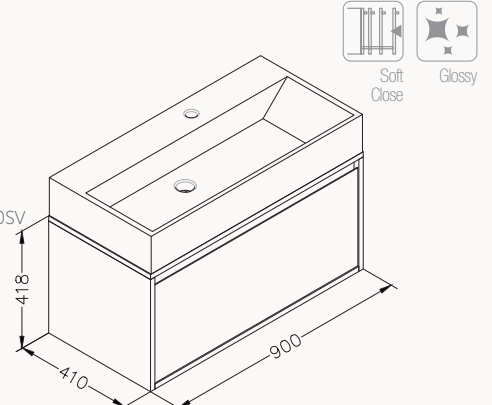

21SFS114090I light gray

21SFS101090I white

21SFS708090I sand beige

90

900x418x420 mm
basin unit

! compatible basin
Sistema² 10SF50090SV

body lacquered
drawer lacquered
drawer (soft close)
sharp&slim
basin is included