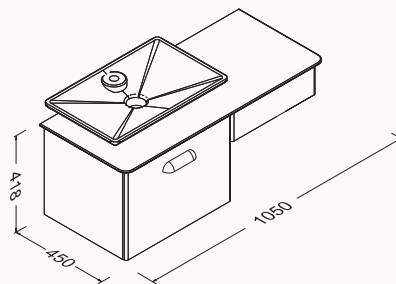

! compatible basin
Sistema 10SY50052SV

21BES155100I oak-turquoise

21BES164100I black-taupe

21BES165100I white-oak

Soft
Close

80

815x465x500 mm

basin unit, wall hung

body lacquered-membrane
doors lacquered-membrane
countertop lacquered/massive oak
drawer soft close

basin is included