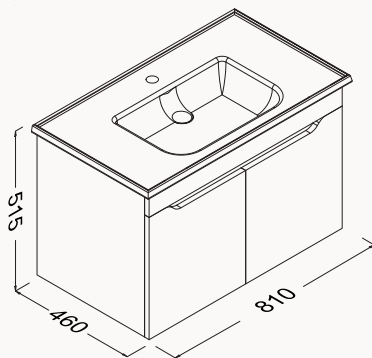

basin is included

! compatible basin
Flat 10LE50081

24ONS001080I amalfi & white
24ONS075080I amalfi & anthracite

Soft
Close

80

800x166x650 mm
mirror unit

body duralam
doors duralam
soft close

24ON2001080I amalfi & white
24ON2075080I amalfi & anthracite