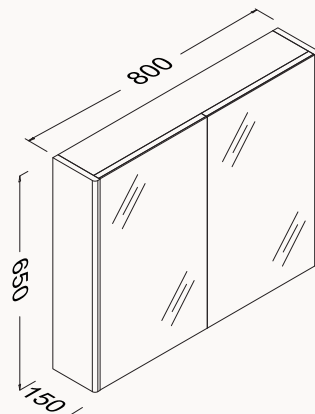

80

24VR2074080I
800x150x650 mm
mirror unit

body membrane
soft close

oak