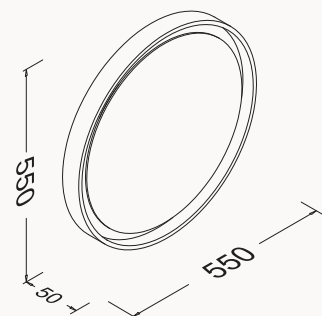

21TR3285040I right grey

21TR3185040I left grey

60

600x800
mirror

body matt lacquered

21AA4072060I grey

Ø55

550x550x50 mm
Marino mirror