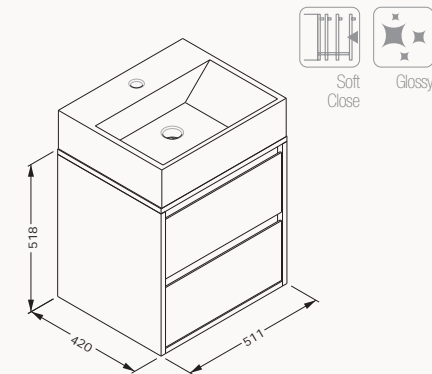

21SFS204060I anthracite

21SFS201060I light gray

21SFS214060I white

21SFS308060I sand beige

50

511x518x420 mm
basin unit

! compatible basin
Sistema² 10SF50051SV

body lacquered
drawer lacquered
drawer (soft close)
sharp&slim
basin is included