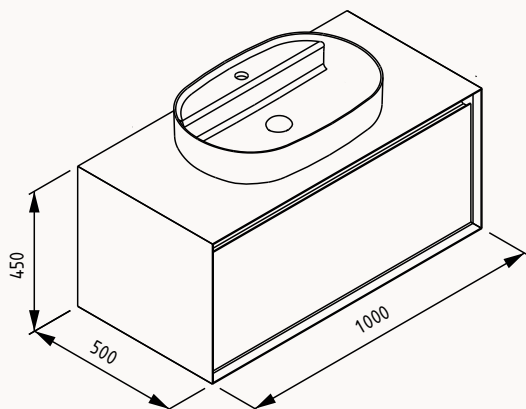

100

100x500x450 mm
basin unit

body lacquered
drawer MDF lam (soft close)

basin is included