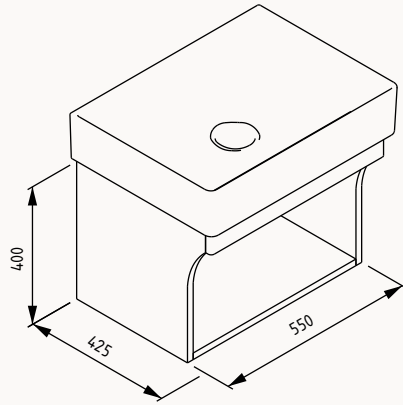

60

600x450x520 mm
basin unit

lacquered body

basin is included

! compatible basin
Vea 10VA50060

21VES072060I night blue

21VES048060I ruby red

21VES049060I ocean