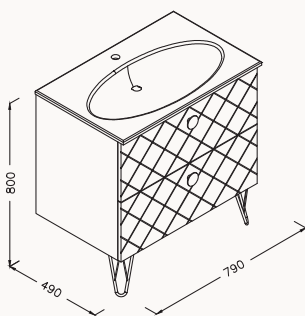

80

790x490x800 mm
basin unit

body lacquered
door lacquered
soft close

basin is included

! compatible basin
Sistema* 10SX50080SV

21RA5080080I anthracite

Soft
Close

45

450x400x300 mm
make-up unit

body lacquered
door lacquered
soft close

21RA9083050I taupe

Drawer
dividers

Soft
Close