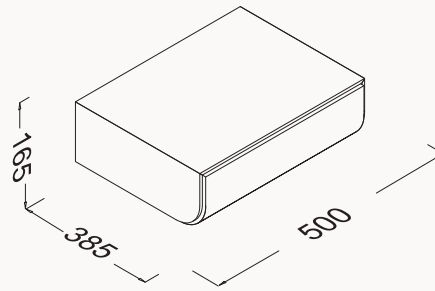

23SQ9017050I wood veneered grey oak

23SQ9003050I wood veneered teak

50

500x165x385 mm
Marino drawer unit

natural wood veneered
anti-sliding mat for drawers
drawer dividers
8 mm flat flating

23SQ9317050I wood veneered grey oak