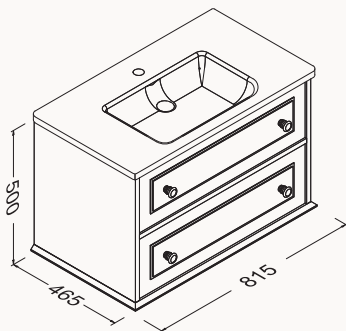

Soft
Close

80

815x465x500 mm
basin unit

body membrane
drawers membrane
drawer soft close

basin is included

! compatible basin
Sistema^T 10SL51081SV

27SI5060080I cashmere

27SI5394080I anthracite

Soft
Close