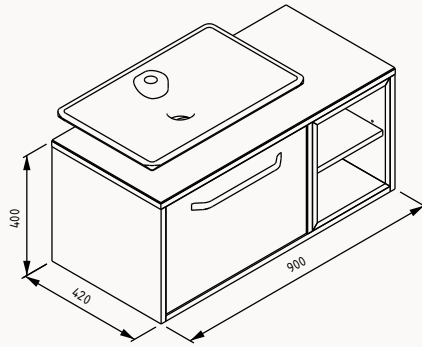

90

900x420x400 mm
basin unit

body duralam
drawer duralam
drawer (soft close)
glass countertop
basin is included

! compatible basin
sistema Y 10SY50065SV

24CVS390090I sapphire oak

24CVS392090I anthracite - sapphire oak

Soft
Close