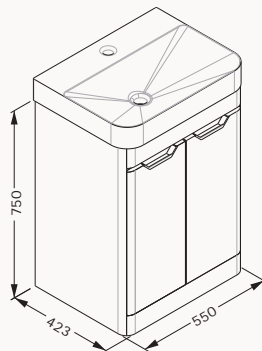

57

550x750x423 mm
basin unit

body lacquered
doors lacquered
doors soft close

basin included

! compatible basin
Sott'Aqua 10SQ50057SV

- 21USS011057I white
- 21USS140057I light grey
- 21USS070058I anthracite
- 21USS014457I black
- 21USS015057I red