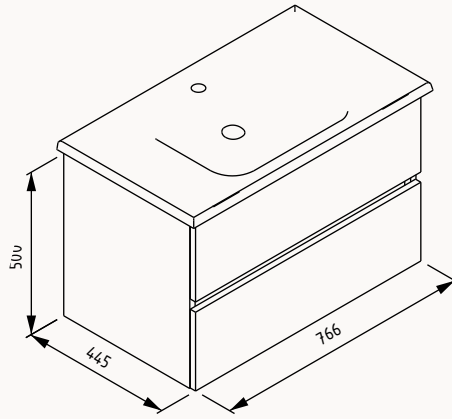

80

766x445x500 mm
basin unit

body duralam
drawers duralam
drawers (soft close)

basin is included