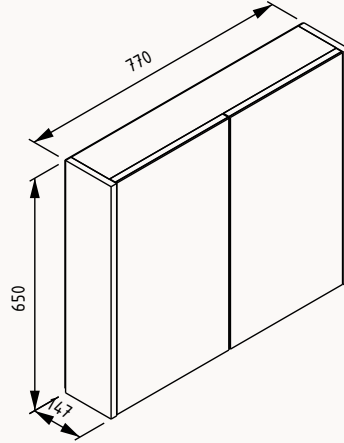

80

770x147x650 mm
mirror unit

body duralam
door duralam
door (soft close)

Soft
Close

- 24TR2565080I latin marble
- 24TR2576080I retro bronze
- 24TR2598080I retro silver
- 24TR2062081I amalfi