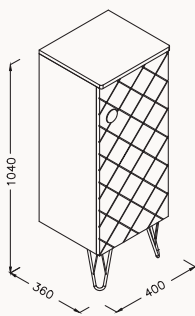

40

400x1040x360 mm
tall unit

body lacquered
door lacquered
soft close

21RA32023040I right ivory
21RA31023040I left ivory

Soft
Close