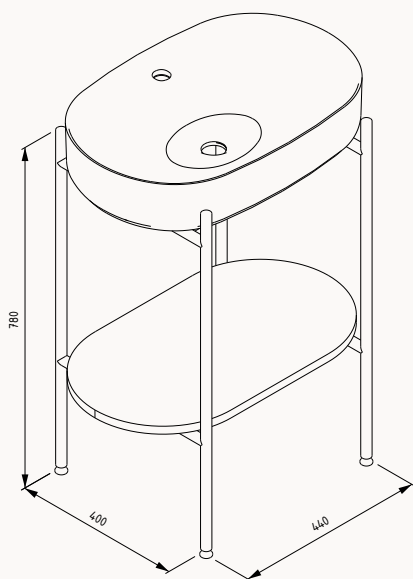

60

600x400x840 mm
basin unit

metal profile
brushed brass plated

basin is included

! compatible basins
Infinity 10NF65060
opaque colors

- **29PNS007060I** white basin
- **29PNS007061I** ivory basin
- **29PNS007062I** maroon red basin
- **29PNS007063I** isvea blue basin
- **29PNS007064I** petrol green basin