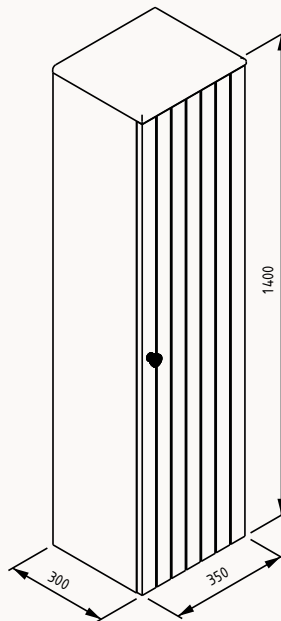

35

350x300x1400 mm
tall unit

body lacquered
door lacquered
door (soft close)

Soft
Close

21RN3113035I pastel green (right)

21RN3112035I cream (right)

21RN3213035I pastel green (left)

21RN3212035I cream (left)