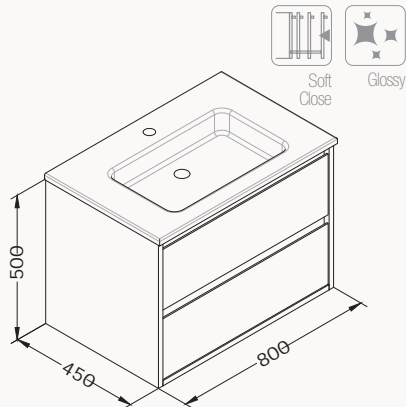

80

800x500x458 mm
basin unit

! compatible basin
Sistema⁷ 10SL51081SV

body lacquered
drawer lacquered
drawer (soft close)

basin is included

21MGS019080I anthracite

21MGS070080I light gray

21MGS001080I white

21MGS708080I sand beige

80

800x500x458 mm
basin unit

! compatible basin
Sistema⁷ 10SL51081SV

body lacquered
drawer lacquered
drawer (soft close)

basin is included