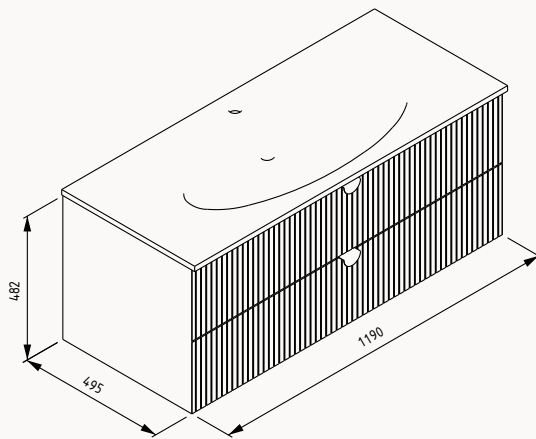

120

1200x510x500 mm
basin unit

lacquered body
lacquered drawers
drawers (soft close)

basin is included

! compatible basins
Sistema X 10SX50121SV

- **21IFS748122I** ruby red (white basin)
- **21IFS749122I** ocean (white basin)
- **21IFS750122I** dark salmon (white basin)
- **21IFS713122I** pastel green (white basin)
- **21IFS772122I** night blue (white basin)
- **21IFS712122I** cream (white basin)