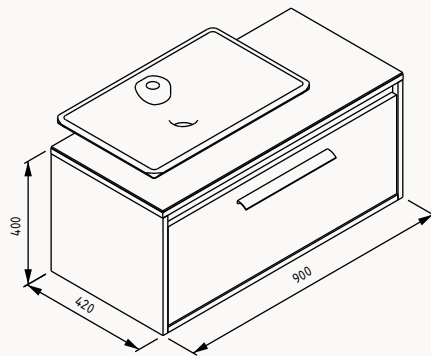

90

900x420x400 mm
basin unit

body duralam
drawer duralam
drawer (soft close)

basin is included

! compatible basin
sistema Y 10SY50065 - 2N

24BLS365091I latin marble (black basin)

24BLS376091I retro bronze (black basin)

24BLS398091I retro silver (black basin)

Soft
Close