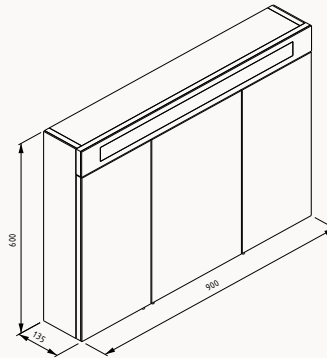

90

22OR2600090I

900x133x600 mm
top cabinet with mirror doors
(M9)