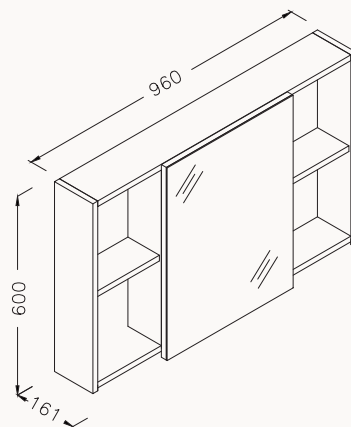

24NVS093080I

oak & white

Soft
Close

100

24NV1090100I

960x161x600 mm
mirror unit

body-door duralam
doors soft close

Soft
Close