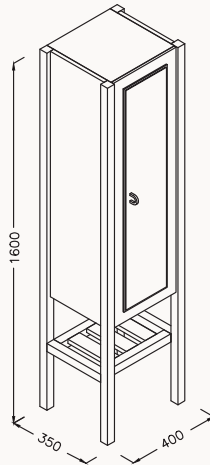

body matt lacquered
drawer matt lacquered
soft close

basin is included

! compatible basin
Sistema^T 10SL51081 opaque colors

21TRS085080I grey

40

400x1600x360 mm
tall unit

body matt lacquered
drawer matt lacquered
soft close