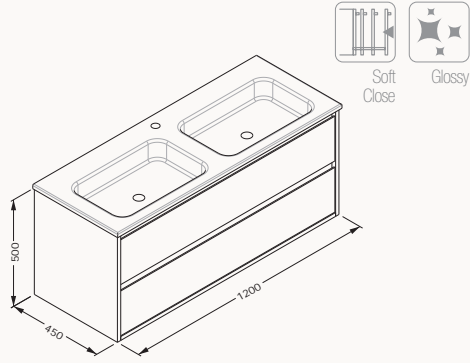

120

1200x500x458 mm
basin unit

»

! compatible basin
Sistema™ 10SL50121SV

body lacquered
drawer lacquered
drawer (soft close)

basin is included

21MGS019120I anthracite

21MGS070120I light gray

21MGS001120I white

21MGS708121I sand beige

120

1200x400x458 mm
basin unit

»

! compatible basin
Sistema™ 10SL50121SV

body lacquered
drawer lacquered
drawer (soft close)

basin is included