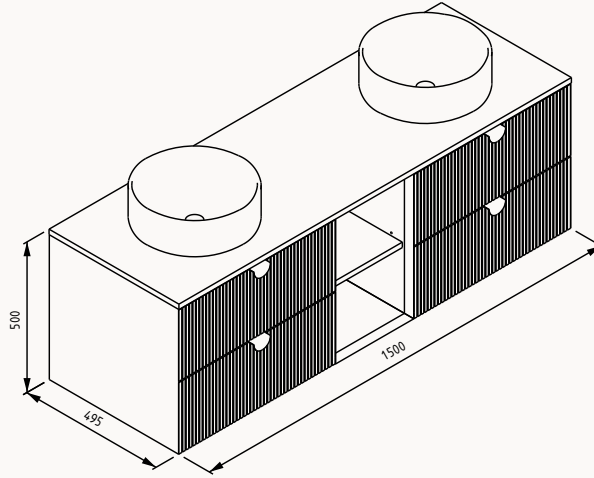

150

1500x500x500 mm
basin unit

lacquered body
lacquered drawers
drawers (soft close)

basin is included

! compatible basins
Infinity 10NF65036
opaque colors

- **21IFS748150I** ruby red (maroon red basin)
- **21IFS749150I** ocean (petrol green basin)
- **21IFS750150I** dark salmon (salmon basin)
- **21IFS713150I** pastel green (mint basin)
- **21IFS772150I** night blue (isvea blue basin)
- **21IFS712150I** cream (ivory basin)

- **21IFS748151I** ruby red (white basin)
- **21IFS749151I** ocean (white basin)
- **21IFS750151I** dark salmon (white basin)
- **21IFS713151I** pastel green (white basin)
- **21IFS772151I** night blue (white basin)
- **21IFS712151I** cream (white basin)