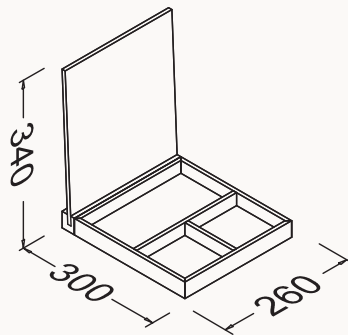

26

260x300x340 mm
countertop unit

lacquered body

21BE4064000I black

21BE4065000I white