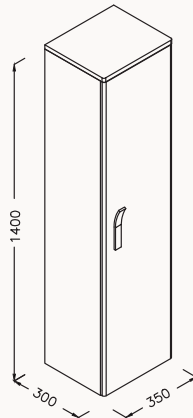

27SP8003150I massive oak

55

550x460x232 mm
bench

massive

27SP1300055I massive oak

Soft
Close**40**400x1058x377 mm
short unitbody lacquered-membrane
door lacquered-membrane
soft close**21SP3101340I left** pastel green**21SP3201340I right** pastel green**27SP3208440I right** light grey**27SP3108440I left** light greySoft
Close**35**350x1400x300 mm
tall unitbody lacquered-membrane
door lacquered-membrane
soft close**21SP3101341I left** pastel green**21SP3201341I right** pastel green**27SP3208441I right** dark grey**27SP3108441I left** dark grey**30**390x300x690 mm
countertop unitceramic bottom part
body natural massive oak**21CV2065000I** white-oak**45**450x80x100 mm
Marino mirror