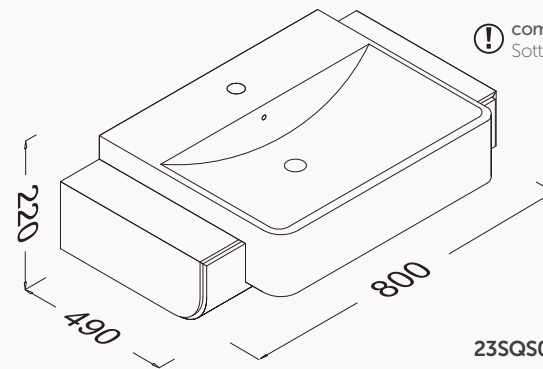

23SQS503090I wood veneered teak

80

800x220x490 mm
Marino basin unit

natural wood veneered
8 mm flat flating

basin is included

! compatible basin
Sott'Aqua 10SQ51058SV

23SQS017080I wood veneered grey oak

23SQS003081I wood veneered teak