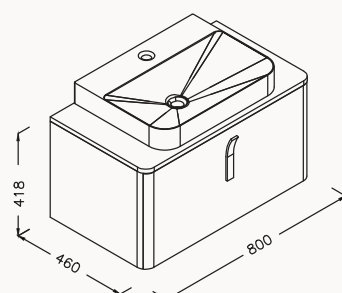

! compatible basin
Sott'aqua 10SQ50057

21SPS013080I pastel green

27SPS084080I light grey