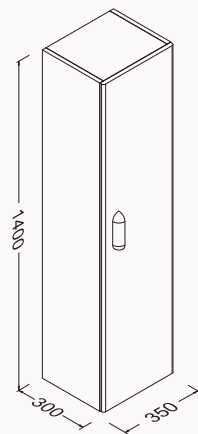

basin is included

! compatible basin
Sistema 10SY50052SV

- 21BES155060I** oak-turquoise
- 21BES164055I** black-taupe
- 21BES165055I** white-oak

Soft Close

35

350x300x1400 mm
tall unit

body lacquered-membrane
doors lacquered-membrane
hinged door (soft close)