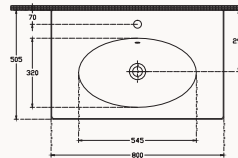

80

10SX50080SV

800x505 mm
clear flat basin