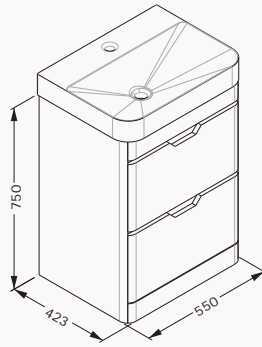

57

550x750x423 mm
basin unit

body lacquered
door lacquered
drawers (soft close)

basin included

! compatible basin
Sott'Aqua 10SQ50057SV

- 21USS001057I white
- 21USS040057I light grey
- 21USS070057I anthracite
- 21USS040457I black
- 21USS005057I red