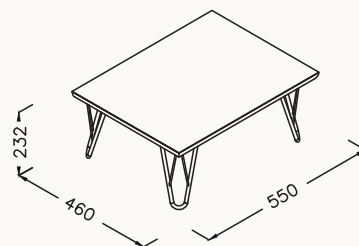

27SP8003150I massive oak

55

550x460x232 mm
bench

massive

27SP1300055I massive oak

Soft
Close**40**400x1058x377 mm
short unitbody lacquered-membrane
door lacquered-membrane
soft close**21SP3101340I left** pastel green**21SP3201340I right** pastel green**27SP3208440I right** light grey**27SP3108440I left** light greySoft
Close**35**350x1400x300 mm
tall unitbody lacquered-membrane
door lacquered-membrane
soft close**21SP3101341I left** pastel green**21SP3201341I right** pastel green**27SP3208441I right** dark grey**27SP3108441I left** dark grey**30**390x300x690 mm
countertop unitceramic bottom part
body natural massive oak**21CV2065000I** white-oak**45**450x80x100 mm
Marino mirror