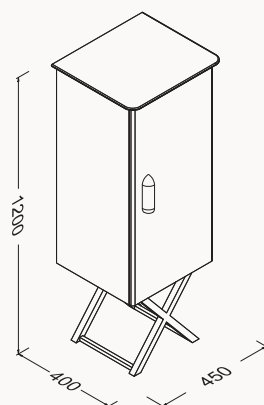

- **21BE3155036I** oak-turquoise (right)
- **21BE3255036I** oak-turquoise (left)
- **21BE3164036I** black-taupe (right)
- **21BE3264036I** black-taupe (left)
- **21BE3165036I** white-oak (right)
- **21BE3265036I** white-oak (left)