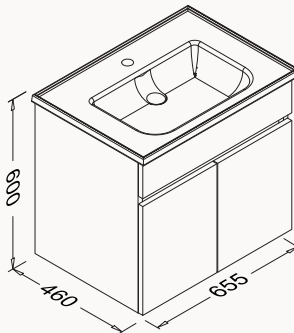

65

655x460x600 mm
basin unit

body duralam
doors duralam
doors soft close

basin is included

! compatible basin
Flat 10LE50061

- 24TRS565065I latin marble
- 24TRS476065I retro bronze
- 24TRS498065I retro silver
- 24TRS162065I amalfi

Soft
Close