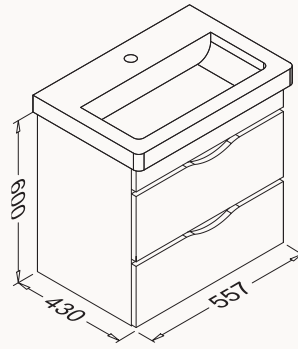

basin included

! compatible basin
Snow 10PS50080SV

21NGS319080E grey

21NGS301080E white

**60**

557x600x430 mm
basin unit

body lacquered
door lacquered
drawers (soft close)

basin included