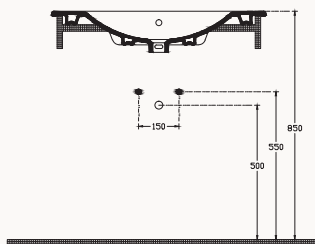

with taphole
with overflow
fixation set is not included
suitable with furniture
suitable with wall assembly