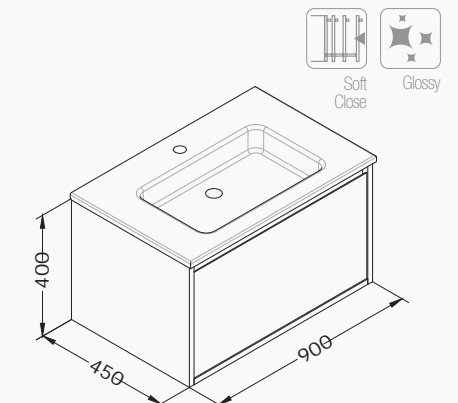

21MGS019191I

21MGS071091I light gray

21MGS001191I white

21MGS308090I sand beige