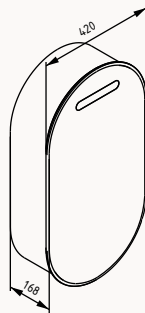

- **29PN2113040I** pastel green (right)
- **29PN2112040I** cream (right)
- **29PN2213040I** pastel green (left)
- **29PN2212040I** cream (left)