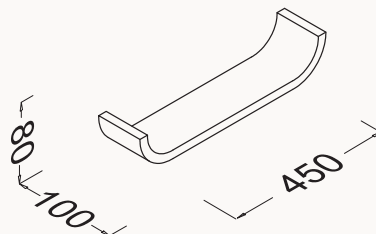

27SP8003150I massive oak

55

550x460x232 mm
bench

massive

27SP1300055I massive oak

Soft
Close**40**400x1058x377 mm
short unitbody lacquered-membrane
door lacquered-membrane
soft close**21SP3101340I left** pastel green**21SP3201340I right** pastel green**27SP3208440I right** light grey**27SP3108440I left** light greySoft
Close**35**350x1400x300 mm
tall unitbody lacquered-membrane
door lacquered-membrane
soft close**21SP3101341I left** pastel green**21SP3201341I right** pastel green**27SP3208441I right** dark grey**27SP3108441I left** dark grey**30**390x300x690 mm
countertop unitceramic bottom part
body natural massive oak**21CV2065000I** white-oak**45**450x80x100 mm
Marino mirror