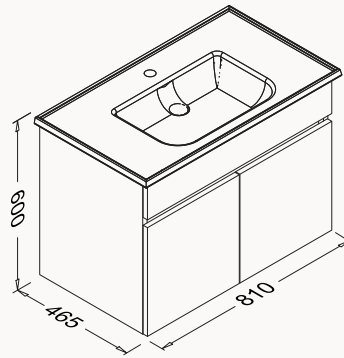

80

810x465x600 mm
basin unit

body duralam
doors duralam
doors soft close

basin is included

! compatible basin
Flat 10LE50081

- 24TRS565080I latin marble
- 24TRS476080I retro bronze
- 24TRS498080I retro silver
- 24TRS162080I amalfi

Soft
Close