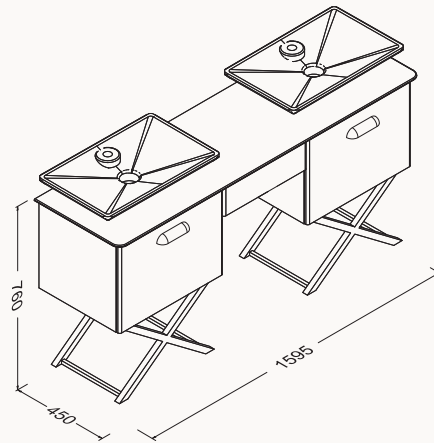

155

1595x450x760 mm

basin unit, floor standing

body lacquered-membrane
doors lacquered-membrane
countertop lacquered/massive oak
profile feet
drawer soft close

basin is included

! compatible basin
Sistema 10SY50052SV

21BES055155I oak-turquoise

21BES064155I black-taupe

21BES065155I white-oak

Soft
Close

100

1050x450x760 mm

basin unit, floor standing

body lacquered-membrane
doors lacquered-membrane
countertop lacquered/massive oak
profile feet
drawer soft close

basin is included