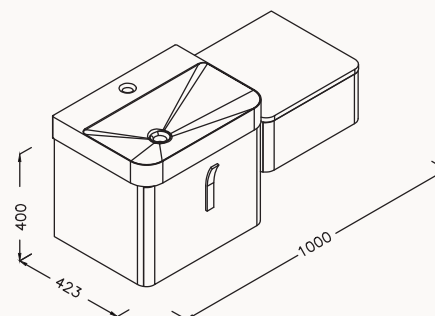

! compatible basin
Sott'aqua 10SQ50057

21SPS013100I pastel green

27SPS084100I dark grey-light grey

Soft
Close

80

800x460x418 mm
basin unit

body lacquered-membrane
drawer lacquered-membrane
soft close

basin is included