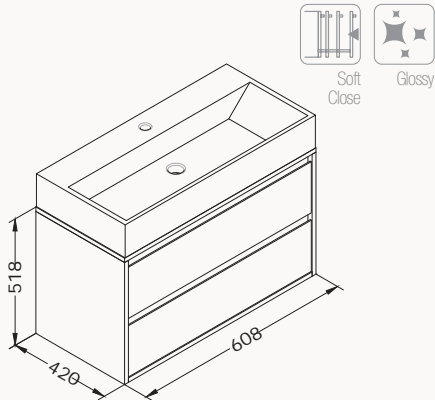

21SFS204070I anthracite

21SFS214070I light gray

21SFS201070I white

21SFS308070I sand beige

60

608x518x420 mm
basin unit

! compatible basin
Sistema² 10SF50060SV

body lacquered
drawer lacquered
drawer (soft close)
sharp&slim
basin is included