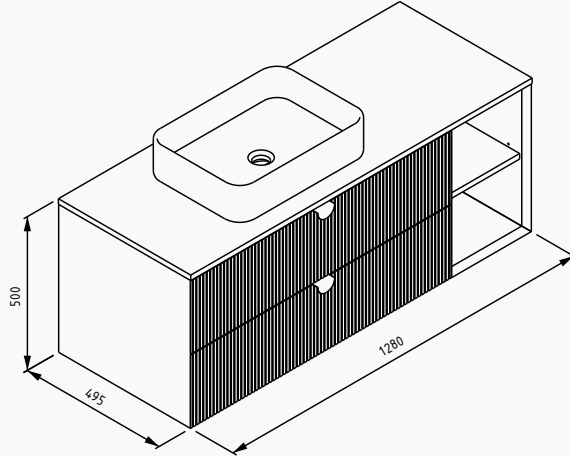

130

1300x500x500 mm
basin unit

lacquered body
lacquered drawers
drawers (soft close)

basin is included

! compatible basins
Infinity 10NF65050
opaque colors

- **21IFS748130I** ruby red (maroon red basin)
- **21IFS749130I** ocean (petrol green basin)
- **21IFS750130I** dark salmon (salmon basin)
- **21IFS713130I** pastel green (mint basin)
- **21IFS772130I** night blue (isvea blue basin)
- **21IFS712130I** cream (ivory basin)

- **21IFS748131I** ruby red (white basin)
- **21IFS749131I** ocean (white basin)
- **21IFS750131I** dark salmon (white basin)
- **21IFS713131I** pastel green (white basin)
- **21IFS772131I** night blue (white basin)
- **21IFS712131I** cream (white basin)