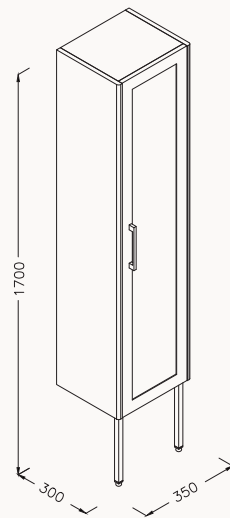

35

27VR3165036I
350x1400x300 mm
tall unit
floor standing
»

body membrane
doors membrane
doors soft close

27VR3165036I right oak & white
27VR3265036I left oak & white