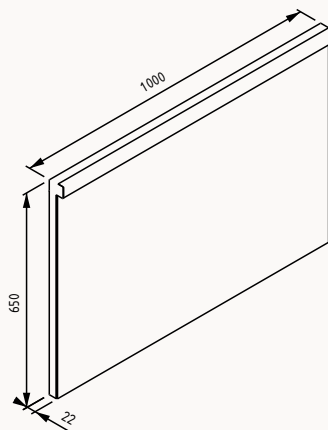

29LC4009100I white - oak

100

1000x50x685 mm
mirror with LED

29LC4000100I

**35**

350x300x1400 mm
tall unit

body lacquered
door MDF lam
drawer (soft close)

21LC3105035I black - oak (right)