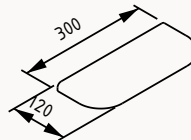

30

300x120x18 mm
shelf

lacquered shelf

- **21SG9072030I** night blue
- **21SG9058030I** sand beige
- **21SG9047030I** anthracite
- **21SG9053030I** amber