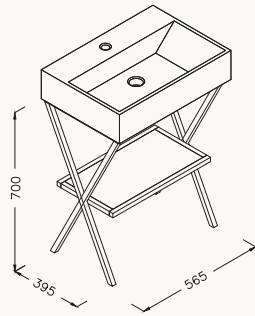

57

29FES004060I

565x395x700 mm
basin unit
metal profile
black lacquered shelf

! compatible basin
Sistema² 10SF50060
opaque colors

29FES004062I black (salmon basin)

29FES004063I black (mint basin)

29FES004064I black (taupe basin)

29FES004065I black (black basin)

29FES004060I black (ivory basin)

29FES004061I black (anthracite basin)

basin is included