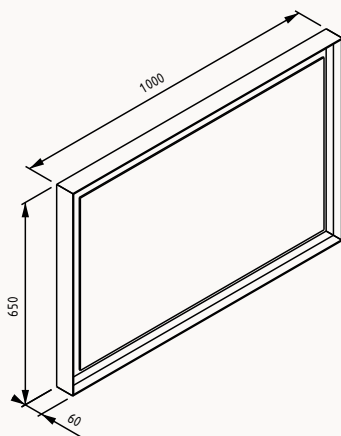

100

1000x60x650 mm
mirror with LED