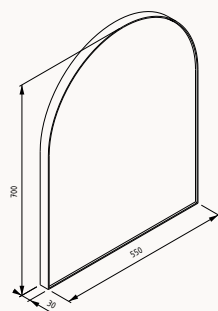

55

550x30x700 mm
mirror

29IA4007055I brushed brass plated