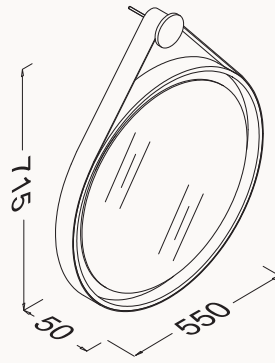

21SQ3201030I left high gloss lacquered white

Ø55

715x550x50 mm
Marino mirror

natural wood veneered
high gloss lacquered
with leather belt
with led
antiFog mirror
smart touch switch

! teak frame with brown leather belt,
lacquered white with white leather belt.
lacquered black with black leather belt.