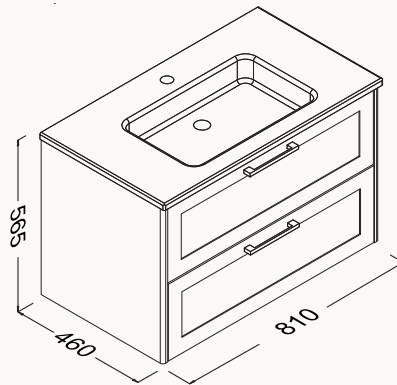

80

27VRS365080I

810x460x585 mm

basin unit

body-door membrane
drawers (soft close)

basin is included

! compatible basin
Sistema 10SL51081SV
white

Soft
Close

oak & white

80

27VRS365082I

810x460x585 mm

basin unit

body-door membrane
drawers (soft close)

basin is included