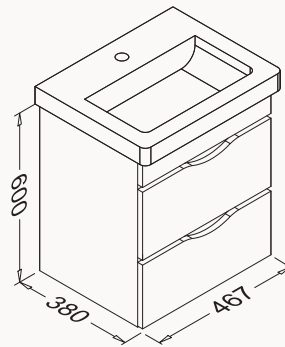

21NGS319060E grey

21NGS301060E white

**50**

467x600x380 mm
basin unit

body lacquered
door lacquered
drawers (soft close)

basin included

! compatible basin
Snow 10PS50050SV

21NGS329050E grey