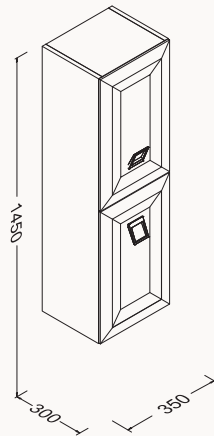

- 27AA3104080I black-gold (right)
- 27AA3204080I black-gold (left)
- 27AA3114080I black-platinum (right)
- 27AA3214080I black-platinum (left)
- 27AA3101080I white-gold (right)
- 27AA3201080I white-gold (left)
- 27AA3111080I white-platinum (right)
- 27AA3211080I white-platinum (left)

Soft
Close