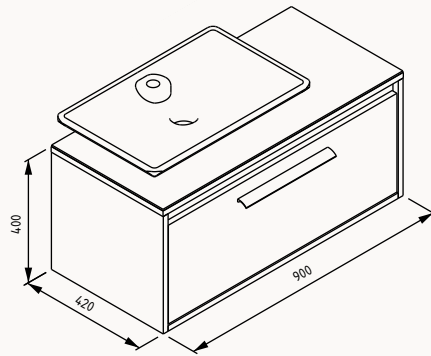

body duralam
drawer duralam
drawer (soft close)

basin is included

! compatible basin
sistema Y 10SY50065

24BLS365090I latin marble

24BLS376090I retro bronze

24BLS398090I retro silver

Soft
Close

90