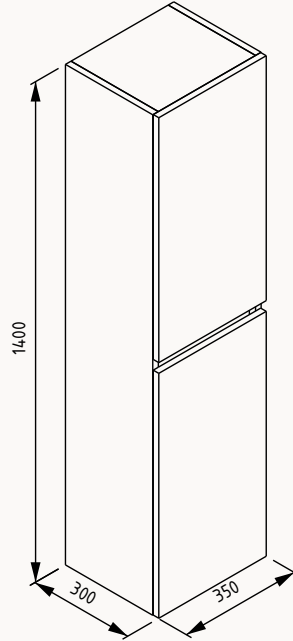

35

350x300x1400 mm
tall unit

body duralam
door duralam
door (soft close)

Soft
Close

- 24TR3065035I latin marble
- 24TR3076035I retro bronze
- 24TR3098035I retro silver
- 24TR3062035I amalfi