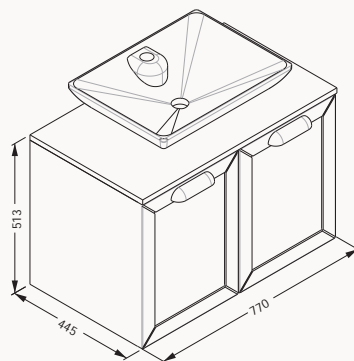

80

27TAS065080I

770x513x445 mm

basin unit

body membrane
doors membrane
countertop membrane
doors soft close

basin is included

! compatible basin
Sistema 10SY50065SV
white

Soft
Close

oak & white

80

27TAS065081I

770x513x445 mm

basin unit

body membrane
doors membrane
countertop membrane
doors soft close

basin is included

! compatible basin
Sistema 10SL51081SV-2C
anthracite

Soft
Close

oak & white

35

27TA3265035I

350x1400x300 mm

tall unit

body membrane
doors membrane
doors soft close

27TA3165035I right oak & white

27TA3265035I left oak & white

Soft
Close

60

25AA4001080I

600x800 mm

mirror

body lacquered

Glossy

white