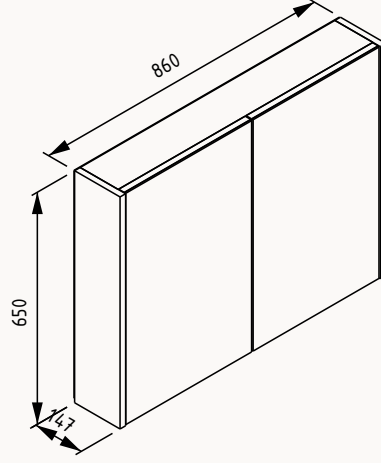

100

960x147x650 mm
mirror unit

body duralam
door duralam
door (soft close)

Soft
Close

- 24TR2565100I latin marble
- 24TR2576100I retro bronze
- 24TR2598100I retro silver
- 24TR2062101I amalfi