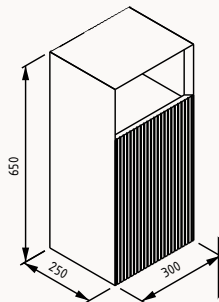

- **21IF6148031I** ruby red (right)
- **21IF6149031I** ocean (right)
- **21IF6150031I** dark salmon (right)
- **21IF6113031I** pastel green (right)
- **21IF6172031I** night blue (right)
- **21IF6112031I** cream (right)
- **21IF6248031I** ruby red (left)
- **21IF6249031I** ocean (left)
- **21IF6250031I** dark salmon (left)
- **21IF6213031I** pastel green (left)
- **21IF6272031I** night blue (left)
- **21IF6212031I** cream (left)