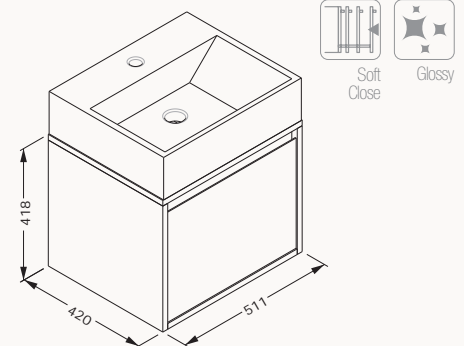

21SFS104050I

21SFS114050I light gray

21SFS101050I white

21SFS708050I sand beige

50

511x418x420 mm
basin unit

! compatible basin
Sistema² 10SF50051SV

body lacquered
drawer lacquered
drawer (soft close)
sharp&slim
basin is included