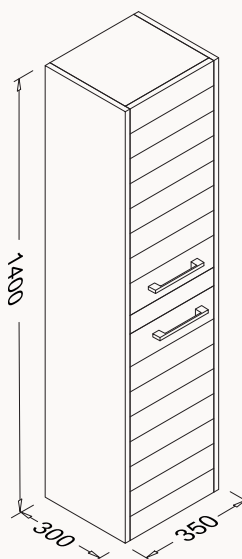

35

350x1400x300 mm
tall unit

body duralam / MDF lam (white)
doors lacquered
soft close

21RS3001035I white

21RS3095035I amalfi & white

21RS3075035I amalfi & anthracite

Soft
Close