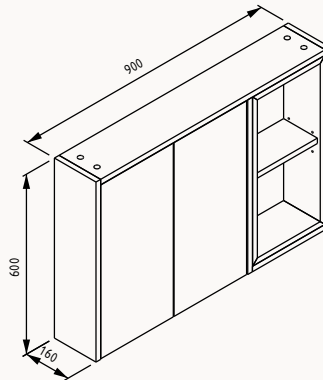

90

860x147x650 mm
mirror unit

body duralam
door duralam
door (soft close)

24CV2590090I sapphire oak

24CV2592090I anthracite - sapphire oak

Soft
Close