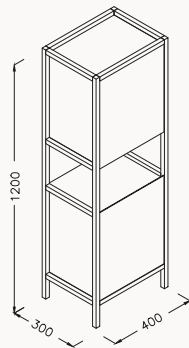

40

400x1200x300 mm
short unit

body lacquered
doors lacquered
doors soft close
metal profile

29MR3104041I right black

29MR3001041I left black