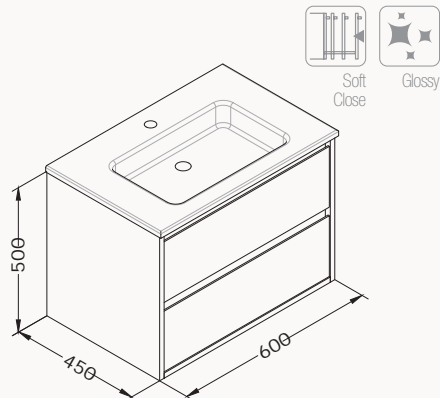

60

600x500x458 mm
basin unit

! compatible basin
Sistema⁷ 10SL50061SV

body lacquered
drawer lacquered
drawer (soft close)

basin is included

21MGS019060I

21MGS070060I light gray

21MGS001060I white