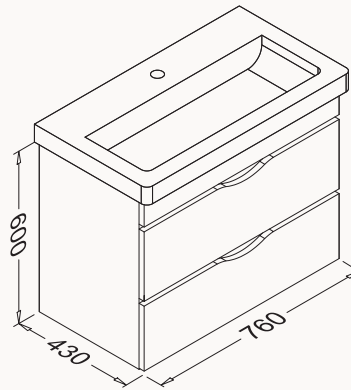

80

760x600x430 mm
basin unit

body lacquered
door lacquered
drawers (soft close)

basin included

! compatible basin
Snow 10PS50080SV

21NGS329080E grey

21NGS311080E white