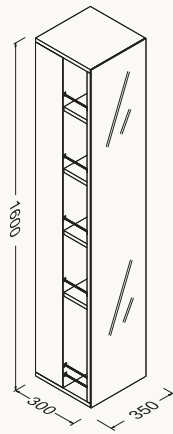

35

350x300x1600 mm
tall rotating unit
with mirror

black body/white shelves
oak body /taupe shelves
black body/turquoise shelves

21BE7155035I black-turquoise

21BE7164035I black-taupe

21BE7165035I white-oak

**25**