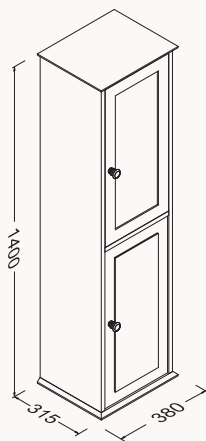

800x150x650 mm
mirror unit

body membrane
glass shelves inside

27PL2060080I cashmere

27SI2094080I anthracite

Soft
Close

38

380x1400x315 mm
tall unit

body membrane
doors membrane
hinged door (soft close)
glass shelves inside