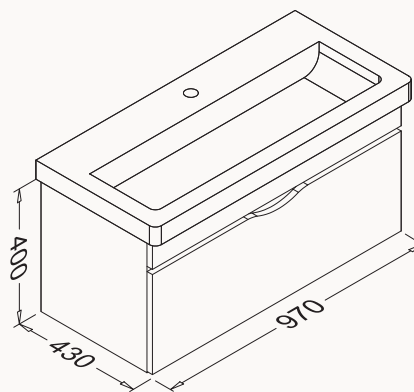

100

970x400x430 mm
basin unit

body lacquered
door lacquered
drawer soft close

basin included

! compatible basin
Snow 10PS50100SV

21NGS319100E grey

21NGS301100E white