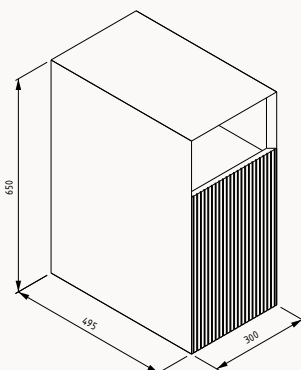

21IF6148030I ruby red (right)

21IF6149030I ocean (right)

21IF6172030I night blue (right)

21IF6248030I ruby red (left)

21IF6249030I ocean (left)

21IF6272030I night blue (left)