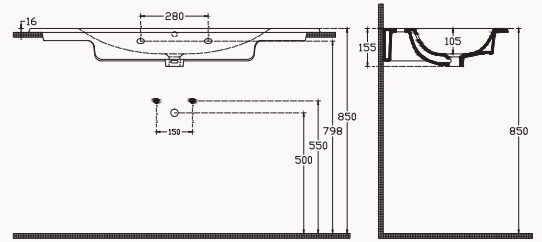

121

10SX50121SV

1210x505
clear flat basin

with taphole
with overflow
fixation set is not included
suitable with furniture
suitable with wall assembly