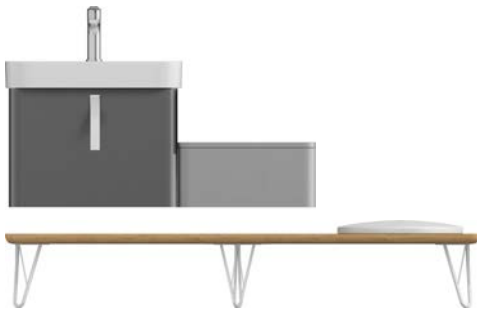

Bathroom Furniture

Disegno collection

Supra

NEW COLOR

150

27SPS084100I
27SP8003150I
1500x423x732 mm
basin unit
page 118

80

27SPS084080I
800x460x418 mm
basin unit
page 118

100

21SPS013100I
27SP1300055I
1000x423x732 mm
basin unit
page 118