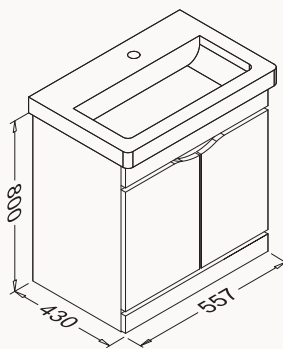

60

557x800x430 mm

basin unit, floor standing

body lacquered
doors lacquered
doors soft close

basin included

! compatible basin
Snow 10PS50060SV

21NGS519060E grey

21NGS501060E white