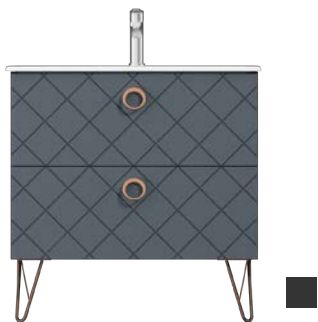

Disegno collection

ROSA

Bathroom Furniture

80

21RAS080080I
790x490x800 mm
basin unit