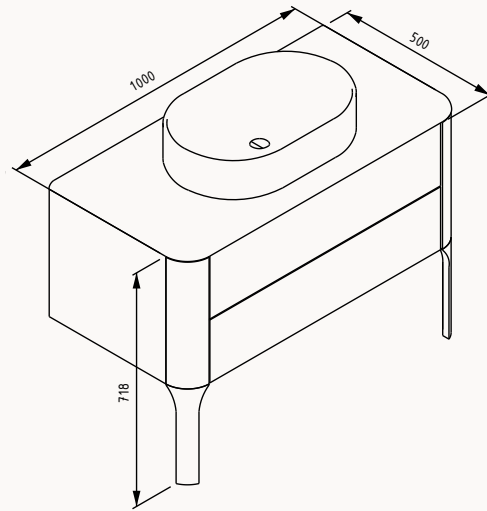

100

1000x500x718 mm
mirror cabinet

lacquered body
drawer lacquered
drawer (push open)

basin is included

! compatible basin
Infinity 10NF65060

- **21SGS772100I** night blue
- **21SGS758100I** sand beige
- **21SGS747100I** anthracite
- **21SGS753100I** amber

62

620x168x620 mm
mirror cabinet

lacquered body
door lacquered
door (push open)