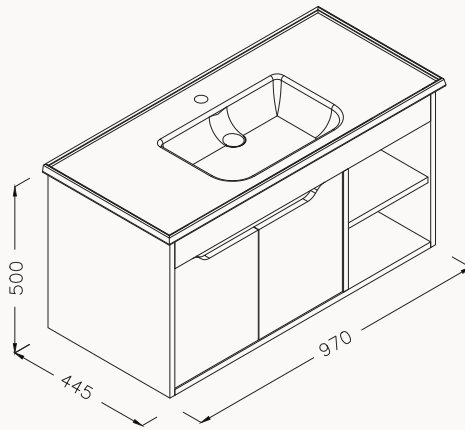

970x445x500 mm
basin unit

body-door duralam
doors soft close

basin is included

! compatible basin
Linea 10LE50101SV

24NVS092100I

oak & anthracite

24NVS093100I

oak & white