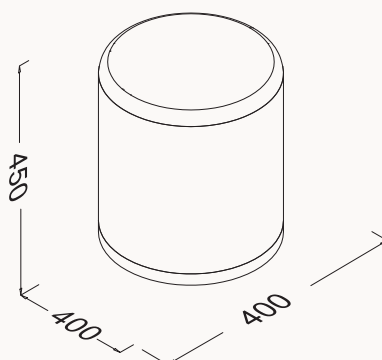

! lacquered black with black leather belt.
lacquered white with white leather belt.

21SQ4004055I lacquered black

21SQ4001055I lacquered white

Ø40

400x400x450 mm
Marino pouffe

lacquered body
leather cover

! Used for storage
inside