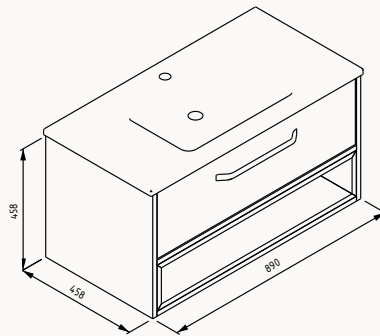

90

890x458x458mm
basin unit

body duralam
drawer duralam
drawer (soft close)
basin is included

! compatible basin
sistema T 10SL50091SV

24CVS390093I sapphire oak

24CVS392092I anthracite - sapphire oak

Soft
Close