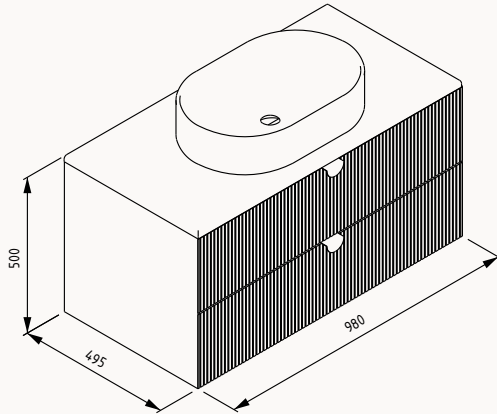

100

1000x500x500 mm
basin unit

lacquered body
lacquered drawers
drawers (soft close)

basin is included

! compatible basins
Infinity 10NF65055
opaque colors

- **21IFS748100I** ruby red (maroon red basin)
- **21IFS749100I** ocean (petrol green basin)
- **21IFS750100I** dark salmon (salmon basin)
- **21IFS713100I** pastel green (mint basin)
- **21IFS772100I** night blue (isvea blue basin)
- **21IFS712100I** cream (ivory basin)

- **21IFS748101I** ruby red (white basin)
- **21IFS749101I** ocean (white basin)
- **21IFS750101I** dark salmon (white basin)
- **21IFS713101I** pastel green (white basin)
- **21IFS772101I** night blue (white basin)
- **21IFS712101I** cream (white basin)