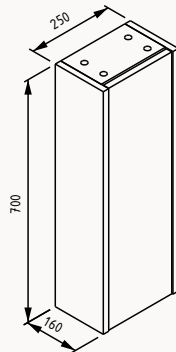

24IN3290035I oak (left)

25

250x160x700 mm
top cabinet

body membrane
door membrane
door push open

24IN6190035I oak (right)

24IN6290035I oak (left)

30

300x120x18 mm
shelf