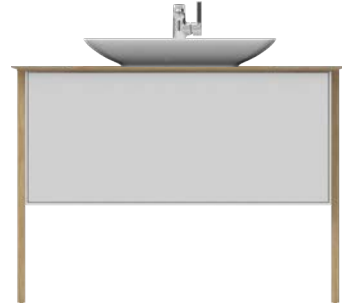

21RA32023040I
400x1040x360 mm
tall unit
page 134

70

29RA4001081I
20x700 mm
mirror
page 134

40

21RA9001040I
400x420 mm
pouffe
page 134

Eleganza

110

21LGS301111I
1100x500x785 mm
basin unit
page 138