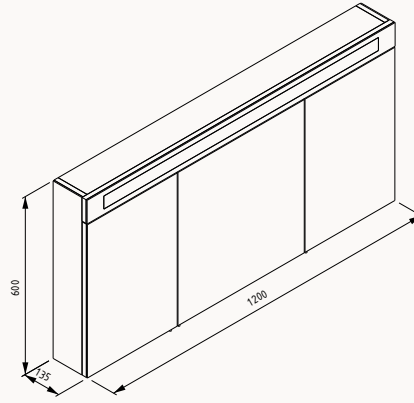

120

22OR2600120I

1200x133x600 mm
top cabinet with mirror doors
(M9)