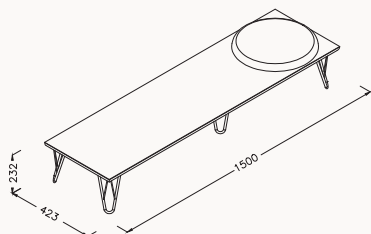

150

1500x460x222 mm
bench