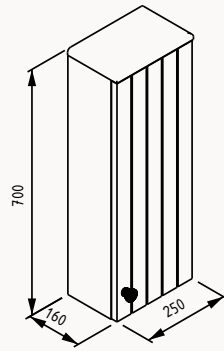

25

250x160x700 mm
top cabinet

body lacquered
door lacquered
door (soft close)

Soft
Close

21RN6113025I pastel green (right)

21RN6112025I cream (right)

21RN6213025I pastel green (left)

21RN6212025I cream (left)