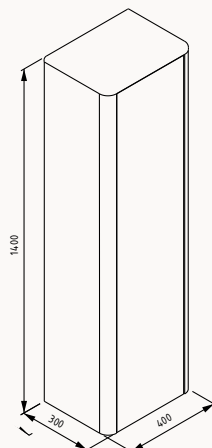

lacquered shelf

- 21SG9072030I** night blue
- 21SG9058030I** sand beige
- 21SG9047030I** anthracite
- 21SG9053030I** amber

40

400x300x1400 mm
tall unit

lacquered body
door lacquered
door (push open)

- 21SG3172040I** night blue (right)
- 21SG3272040I** night blue (left)
- 21SG3158040I** sand beige (right)
- 21SG3258040I** sand beige (left)
- 21SG3147040I** anthracite (right)
- 21SG3247040I** anthracite (left)
- 21SG3153040I** amber (right)
- 21SG3253040I** amber (left)