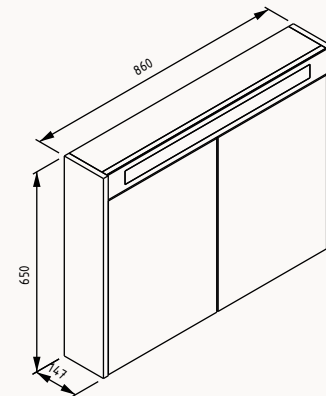

24BLS398091I retro silver (black basin)

Soft
Close

90

860x147x650 mm
mirror unit (LED)

body duralam
door duralam
door (soft close)

24BL2465090I latin marble

24BL2476090I retro bronze

24BL2498090I retro silver