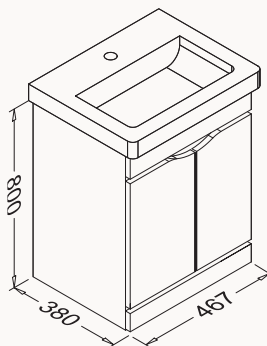

50

467x800x380 mm

basin unit, floor standing

body lacquered
doors lacquered
doors soft close

basin included

! compatible basin
Snow 10PS50050SV

21NGS519050E grey

21NGS501050E white