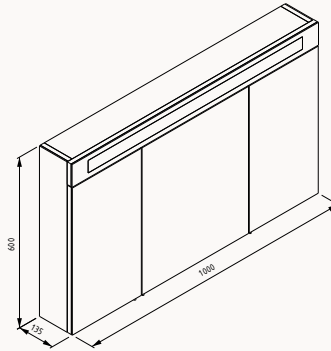

100

22OR2600100I

1000x133x600 mm
top cabinet with mirror doors
(M9)