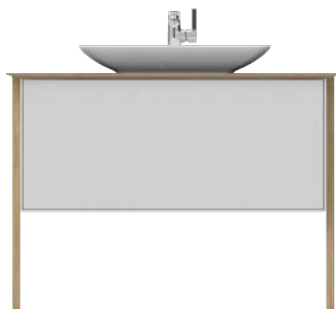

Disegno collection

ELEGANZA

Bathroom Furniture

110

21LGS301111I

1100x785x500 mm

basin unit