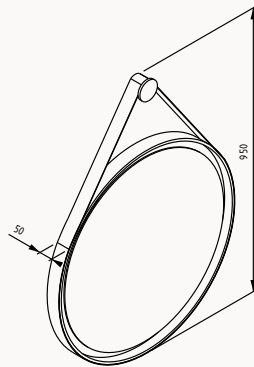

75

750x50x950 mm
mirror

mirror with LED
with leather belt

21SQ4004075I black