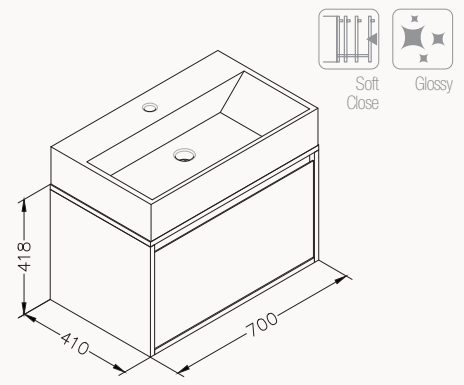

21SFS104070I

21SFS114070I light

21SFS101070I white

21SFS708070I sand beige

70

700x418x420 mm
basin unit

! compatible basin
Sistema² 10SF50070SV

body lacquered
drawer lacquered
drawer (soft close)
sharp&slim
basin is included