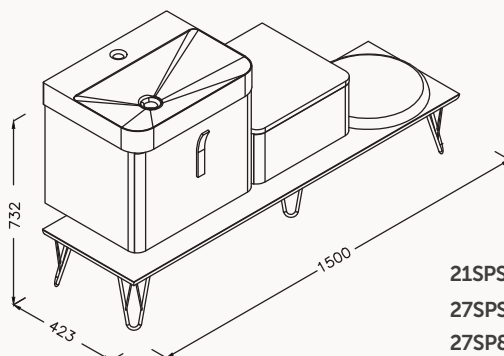

Soft
Close

150

1500x423x732 mm
basin unit

body lacquered-membrane
drawers lacquered-membrane
soft close
bench massive

basin is included

! compatible basin
Sott'aqua 10SQ50057

21SPS013100I basin unit pastel green

27SPS084100I basin unit dark grey-light grey

27SP8003150I bench massive oak

Soft
Close

100

1000x423x732 mm
basin unit

body lacquered-membrane
drawers lacquered-membrane
soft close
bench massive

basin is included