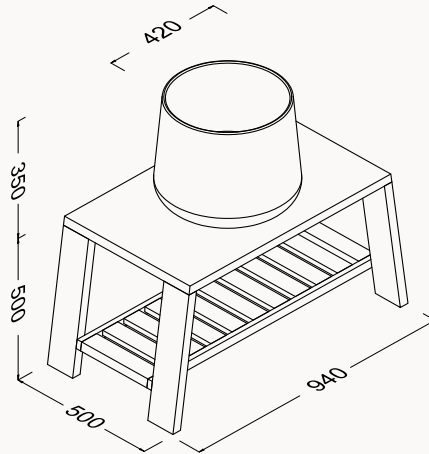

94

22ALS003080I

940x500x500 mm
basin bench and
10AL75042 basin

body natural wood veneer
basin is included