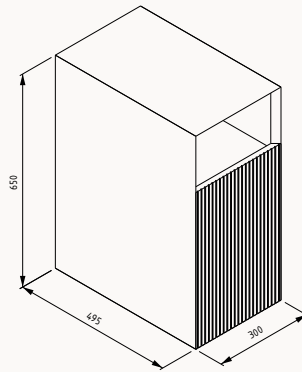

30

300x500x650 mm

wall hung deep
bottom cabinet

lacquered body
lacquered door
door (soft close)

- **21IF6148030I** ruby red (right)
- **21IF6149030I** ocean (right)
- **21IF6150030I** dark salmon (right)
- **21IF6113030I** pastel green (right)
- **21IF6172030I** night blue (right)
- **21IF6112030I** cream (right)
- **21IF6248030I** ruby red (left)
- **21IF6249030I** ocean (left)
- **21IF6250030I** dark salmon (left)
- **21IF6213030I** pastel green (left)
- **21IF6272030I** night blue (left)
- **21IF6212030I** cream (left)

30

300x250x650 mm

wall hung shallow
bottom cabinet

lacquered body
lacquered door
door (soft close)