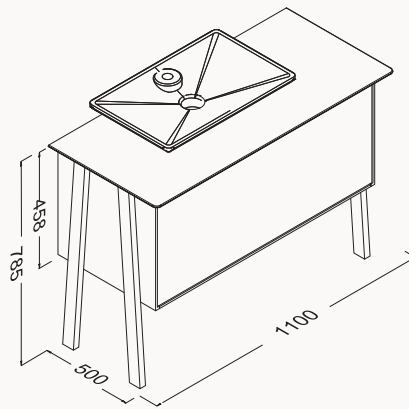

1100x785x500 mm

basin unit

body high gloss lacquered
 bench massive oak
 door high gloss lacquered
 drawer push-open
 8 mm flat flatting

basin is included

Push to Open

Soft Close

8 mm flat flatting

Glossy