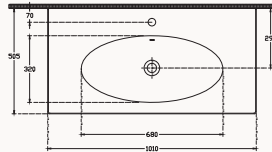

101

10SX51101SV

1010x505 mm
clear flat basin