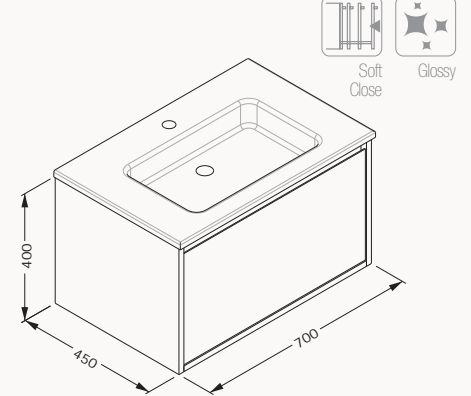

21MGS019071I anthracite

21MGS070071I light gray

21MGS001071I white

21MGS308070I sand beige

60

600x500x458 mm
basin unit

! compatible basin
Sistema⁷ 10SL50061SV

body lacquered
drawer lacquered
drawer (soft close)

basin is included