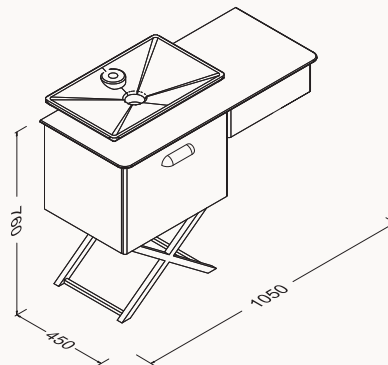

! compatible basin
Sistema 10SY50052SV

21BES055100I oak-turquoise

21BES064100I black-taupe

21BES065100I white-oak

Soft
Close

100

1050x450 mm

basin unit, wall hung

body lacquered-membrane
doors lacquered-membrane
countertop lacquered/massive oak
drawer (soft close)

basin is included