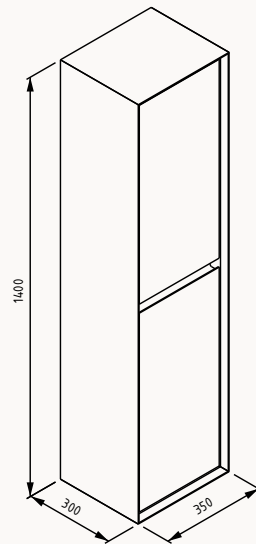

29LC4009100I white - oak

100

1000x50x685 mm
mirror with LED

29LC4000100I

**35**

350x300x1400 mm
tall unit

body lacquered
door MDF lam
drawer (soft close)

21LC3105035I black - oak (right)