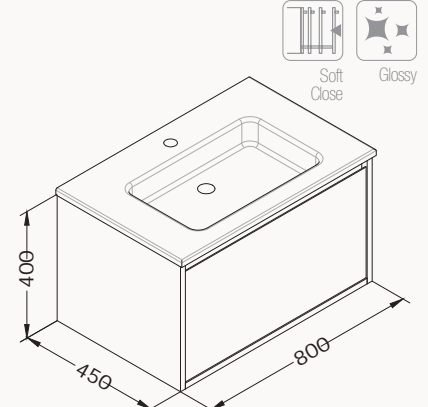

21MGS019081I anthracite

21MGS070081I light gray

21MGS001081I white

21MGS308080I sand beige

70

700x500x458 mm
basin unit

! compatible basin
Sistema⁷ 10SL50071SV

body lacquered
drawer lacquered
drawer (soft close)

basin is included