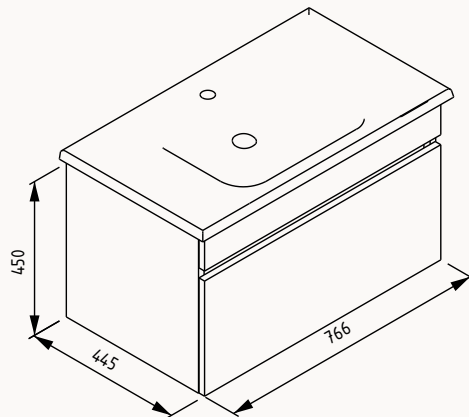

80

766x445x450 mm
basin unit

body duralam
drawers duralam
drawers (soft close)

basin is included