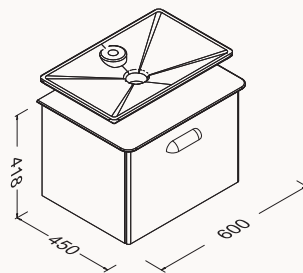

! compatible basin
Sistema 10SY50052SV

- **21BES155060I** oak-turquoise
- **21BES164055I** black-taupe
- **21BES165055I** white-oak

Soft Close

35

350x300x1400 mm
tall unit

body lacquered-membrane
doors lacquered-membrane
hinged door (soft close)