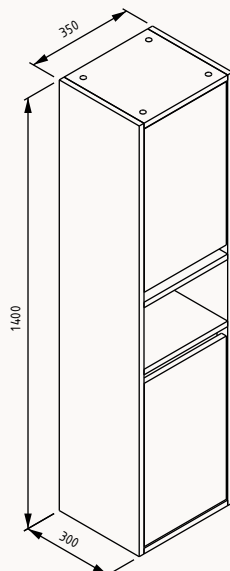

35

350x300x1400 mm
tall unit

body duralam
door duralam
door (soft close)

24BL3165035I latin marble (right)

24BL3176035I retro bronze (right)

24BL3198035I retro silver (right)

24BL3265035I latin marble (left)

24BL3276035I retro bronze (left)

24BL3298035I retro silver (left)

Soft
Close