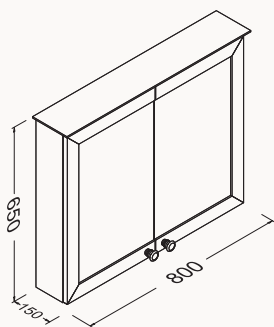

800x150x650 mm
mirror unit

body membrane
glass shelves inside

27PL2060080I cashmere

27SI2094080I anthracite

Soft
Close

38

380x1400x315 mm
tall unit

body membrane
doors membrane
hinged door (soft close)
glass shelves inside