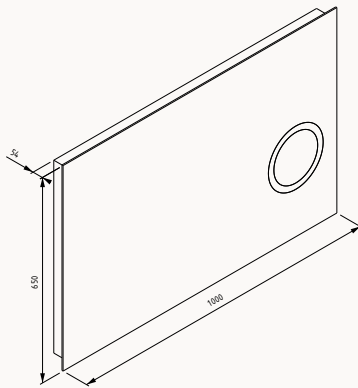

100

29OR4000100I

1000x50x650 mm
mirror (M8)

magnifying mirror
With LED

60

29OR4000060I

600x50x650 mm
mirror (M8)