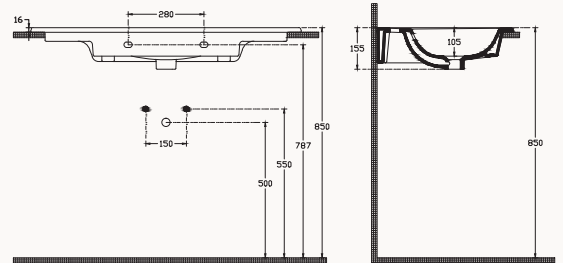

101

10SX51101SV

1010x505 mm
clear flat basin

with taphole
with overflow
fixation set is not included
suitable with furniture
suitable with wall assembly