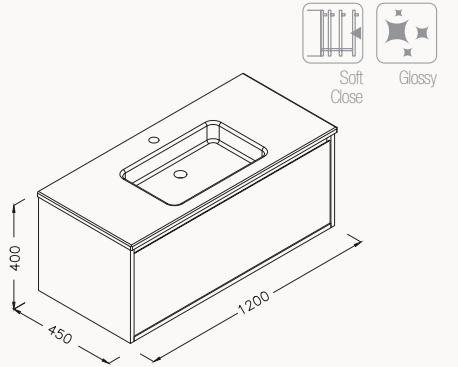

21MGS380120I anthracite

21MGS370120I light gray

21MGS301120I white

21MGS308120I sand beige

100

1000x500x458 mm
basin unit

»

! compatible basin
Sistema™ 10SL50101SV

body lacquered
drawer lacquered
drawer (soft close)

basin is included