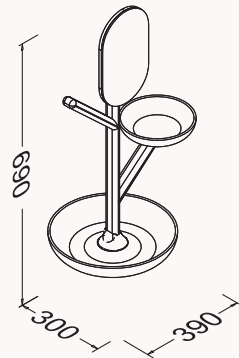

27SP8003150I massive oak

55

550x460x232 mm
bench

massive

27SP1300055I massive oak

Soft
Close**40**400x1058x377 mm
short unitbody lacquered-membrane
door lacquered-membrane
soft close**21SP3101340I left** pastel green**21SP3201340I right** pastel green**27SP3208440I right** light grey**27SP3108440I left** light greySoft
Close**35**350x1400x300 mm
tall unitbody lacquered-membrane
door lacquered-membrane
soft close**21SP3101341I left** pastel green**21SP3201341I right** pastel green**27SP3208441I right** dark grey**27SP3108441I left** dark grey**30**390x300x690 mm
countertop unitceramic bottom part
body natural massive oak**21CV2065000I** white-oak**45**450x80x100 mm
Marino mirror