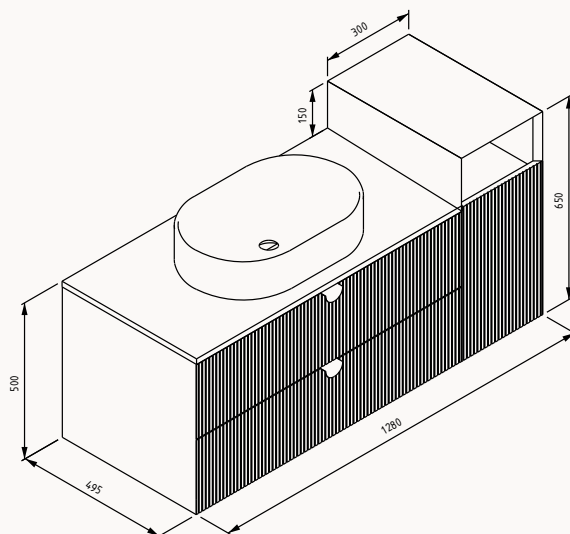

21IAS749100I

21IF6149030I

1300x500x500 mm
basin unit
black basin

130

1300x500x500 mm
basin unit

! compatible basins
Infinity 10NF65055 - 2N

lacquered body
lacquered drawers
drawers (soft close)

basin is included