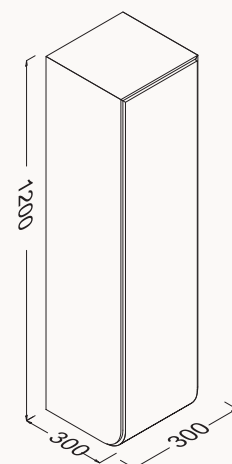

30

300x1200x300 mm
Marino tall unit

body highgloss lacquered
door highgloss lacquered
8 mm flat flating

21SQ3101030I right high gloss lacquered white

21SQ3201030I left high gloss lacquered white