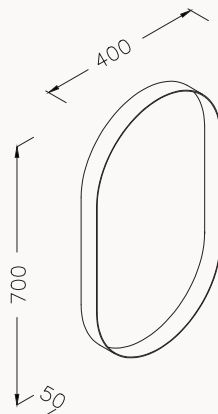

40

400x700x50 mm
mirror

mirror
metal profil

29PN4004040I white metal profil

29PN4004040I black metal profil