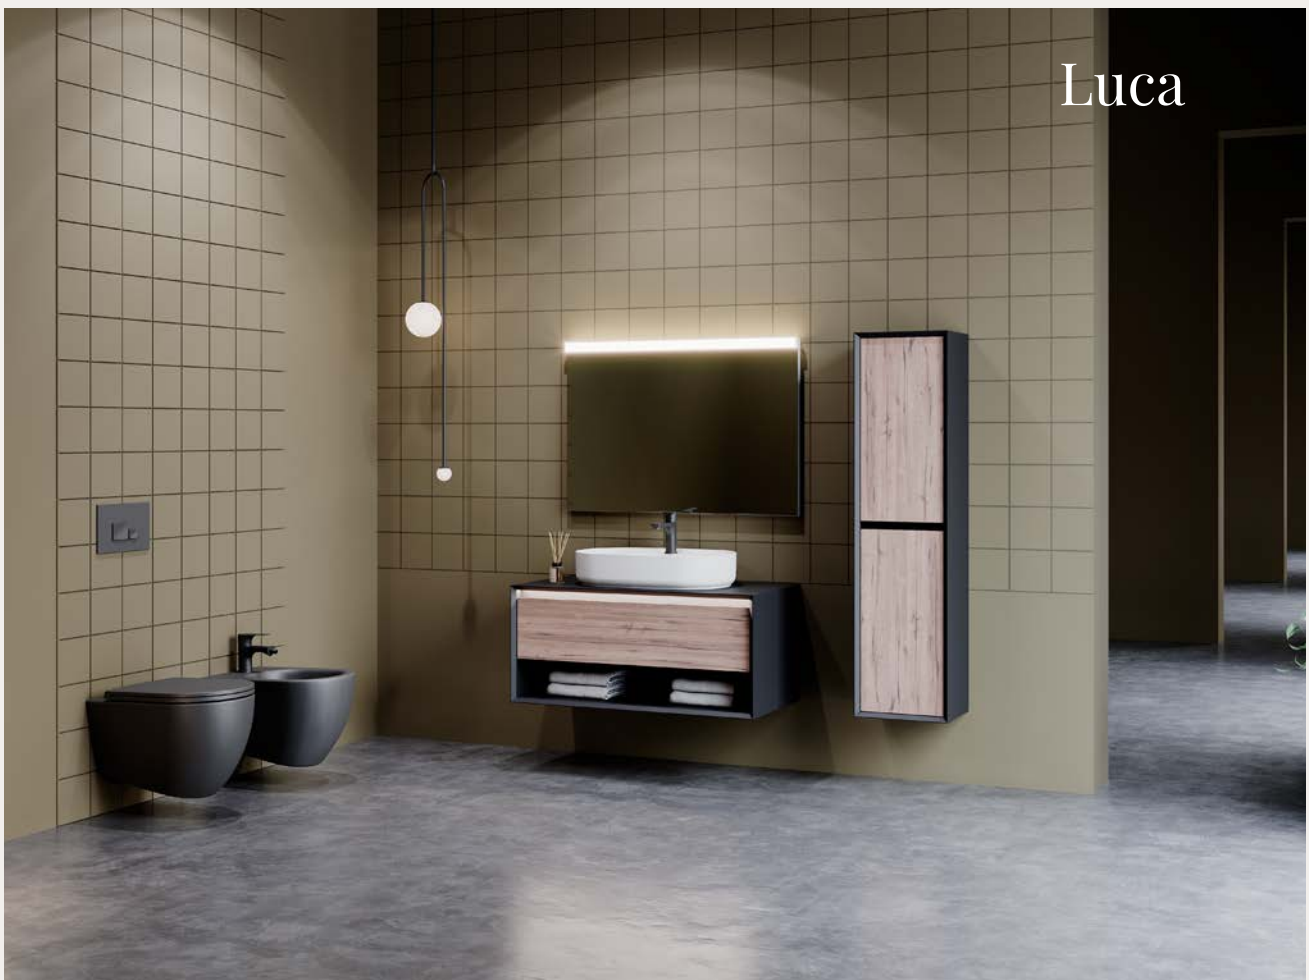

Sogno

Rinato

Puno

Luca

L'architettura
Italiana
del Bagno

**Italian Architecture at the bathroom,
since 1962...**

ISVEA has been founded by the Angelucci family in 1962, in the surroundings of Sant'Eusanio del Sangro at a distance of 200 km to Rome. It has started production as the 7th vitrified ceramic company of Italy.