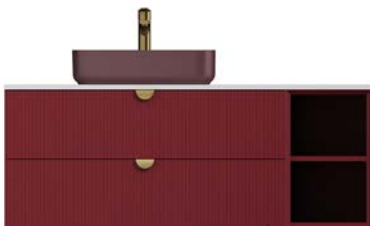

130

21IFS748130I

1280x500x500 mm
basin unit
page 84