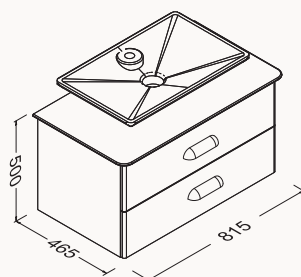

21BES165100I white-oak

Soft
Close**80**

815x465x500 mm

basin unit, wall hung

body lacquered-membrane
doors lacquered-membrane
countertop lacquered/massive oak
drawer soft close

basin is included

! compatible basin
Sistema 10SY50065SV