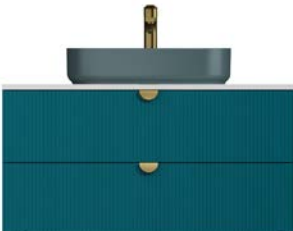

130

21IFS748130I

1300x500x500 mm
basin unit

100

21IFS749100I

1000x500x500 mm
basin unit

120

21IFS750122I