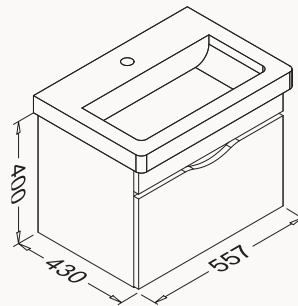

! compatible basin
Snow 10PS50060SV

21NGS329060E grey

21NGS311060E white

**60**

557x400x430 mm
basin unit

body lacquered
door lacquered
drawer soft close

basin included

! compatible basin
Snow 10PS50060SV