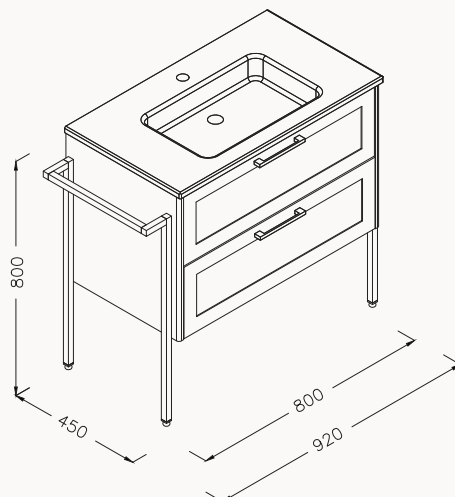

oak & white

80

27VRS365083I

810x460x585 mm

basin unit

floor standing

body-door membrane
drawers (soft close)

basin is included