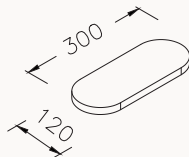

40

400x700x50 mm
mirror

mirror
metal profile

29PN4004040I white metal profile

29PN4004040I black metal profile

30

300x120x18 mm
shelf

shelf