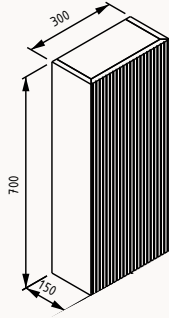

Soft
Close

30

300x150x700 mm
top cabinet

lacquered body
lacquered door
door (soft close)

- **21IF6148032I** ruby red (right)
- **21IF6149032I** ocean (right)
- **21IF6150032I** dark salmon (right)
- **21IF6113032I** pastel green (right)
- **21IF6172031I** night blue (right)
- **21IF6112032I** cream (right)
- **21IF6248032I** ruby red (left)
- **21IF6249032I** ocean (left)
- **21IF6250032I** dark salmon (left)
- **21IF6213032I** pastel green (left)
- **21IF6272032I** night blue (left)
- **21IF6212032I** cream (left)

Soft
Close