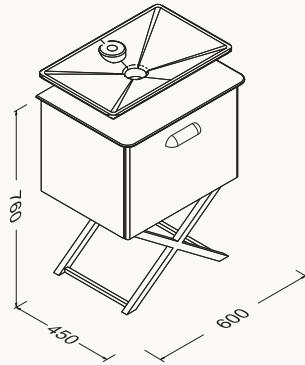

Soft Close

60

600x450x760 mm
basin unit, floor standing

body membrane
doors membrane
profile feet
countertop lacquered/massive oak
drawer soft close

basin is included

! compatible basin
Sistema 10SY50052SV

- **21BES055060I** oak-turquoise
- **21BES064055I** black-taupe
- **21BES065055I** white-oak

Soft Close

60

600x450 mm
basin unit, wall hung

body lacquered-membrane
doors lacquered-membrane
countertop lacquered/massive oak
drawer (soft close)

basin is included