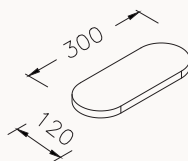

30

300x120x18 mm
shelf

shelf

21PN9001030I white lacquered shelf

21PN9004030I black lacquered shelf