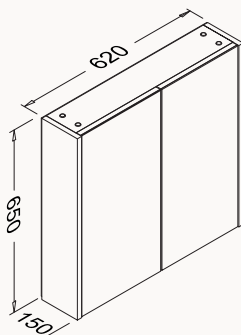

- 24TR2565080I latin marble
- 24TR2576080I retro bronze
- 24TR2598080I retro silver
- 24TR2062081I amalfi

Soft
Close

65

650x150x620 mm
mirror cabinet

body duralam
doors duralam
doors soft close

Soft
Close

- 24TR2565065I latin marble
- 24TR2576065I retro bronze
- 24TR2598065I retro silver
- 24TR2062065I amalfi