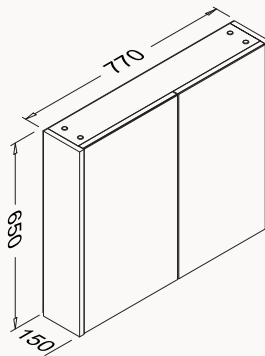

80

770x150x650 mm
mirror cabinet

body duralam
doors duralam
doors soft close

- 24TR2565080I latin marble
- 24TR2576080I retro bronze
- 24TR2598080I retro silver
- 24TR2062081I amalfi

Soft
Close