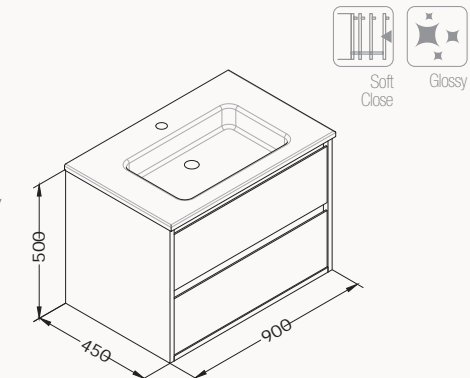

21MGS019090I anthracite

21MGS071090I light gray

21MGS001190I white

21MGS708090I sand beige

90

900x400x458 mm
basin unit

»

! compatible basin
Sistema™ 10SL50091SV

body lacquered
drawer lacquered
drawer (soft close)

basin is included