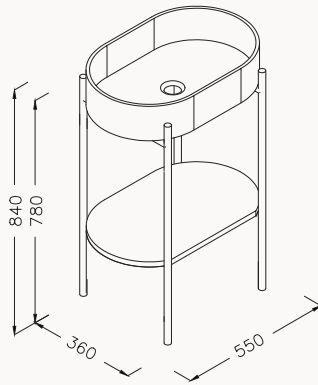

55

550x840x360 mm
basin unit

basin unit
metal profile body
lacquered shelf
basin is included

! compatible basin
Infinity 10NF65055
salmon 2s, mint 2t, ivory 2k, anthracite 2c,
taupe 2h, black 2n

basin unit black/white profile body
black / white lacquered shelf