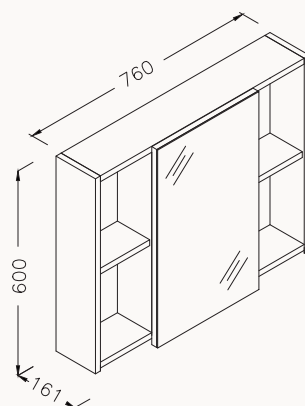

80

24NV1090080I

760x161x600 mm
mirror unit

body-door duralam
doors soft close