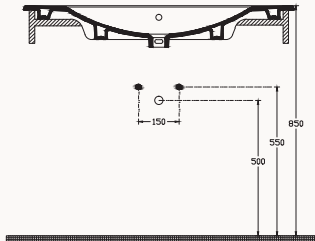

with taphole
with overflow
fixation set is not included
suitable with furniture
suitable with wall assembly