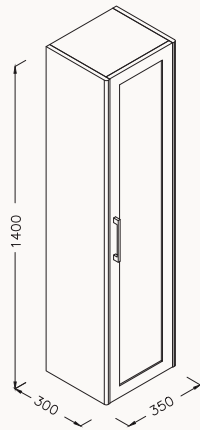

35

27VR3165035I
350x1400x300 mm
tall unit
»

body membrane
doors membrane
doors soft close

27VR3165035I right oak & white
27VR3265035I left oak & white