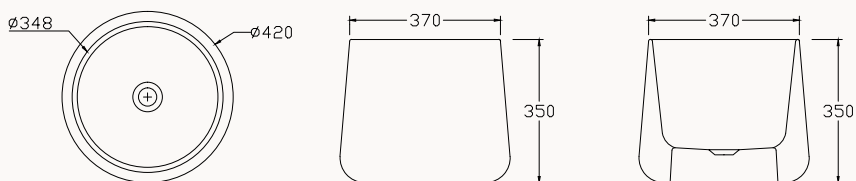

Ø42

10AL75042SV

monoblok vessel
basin