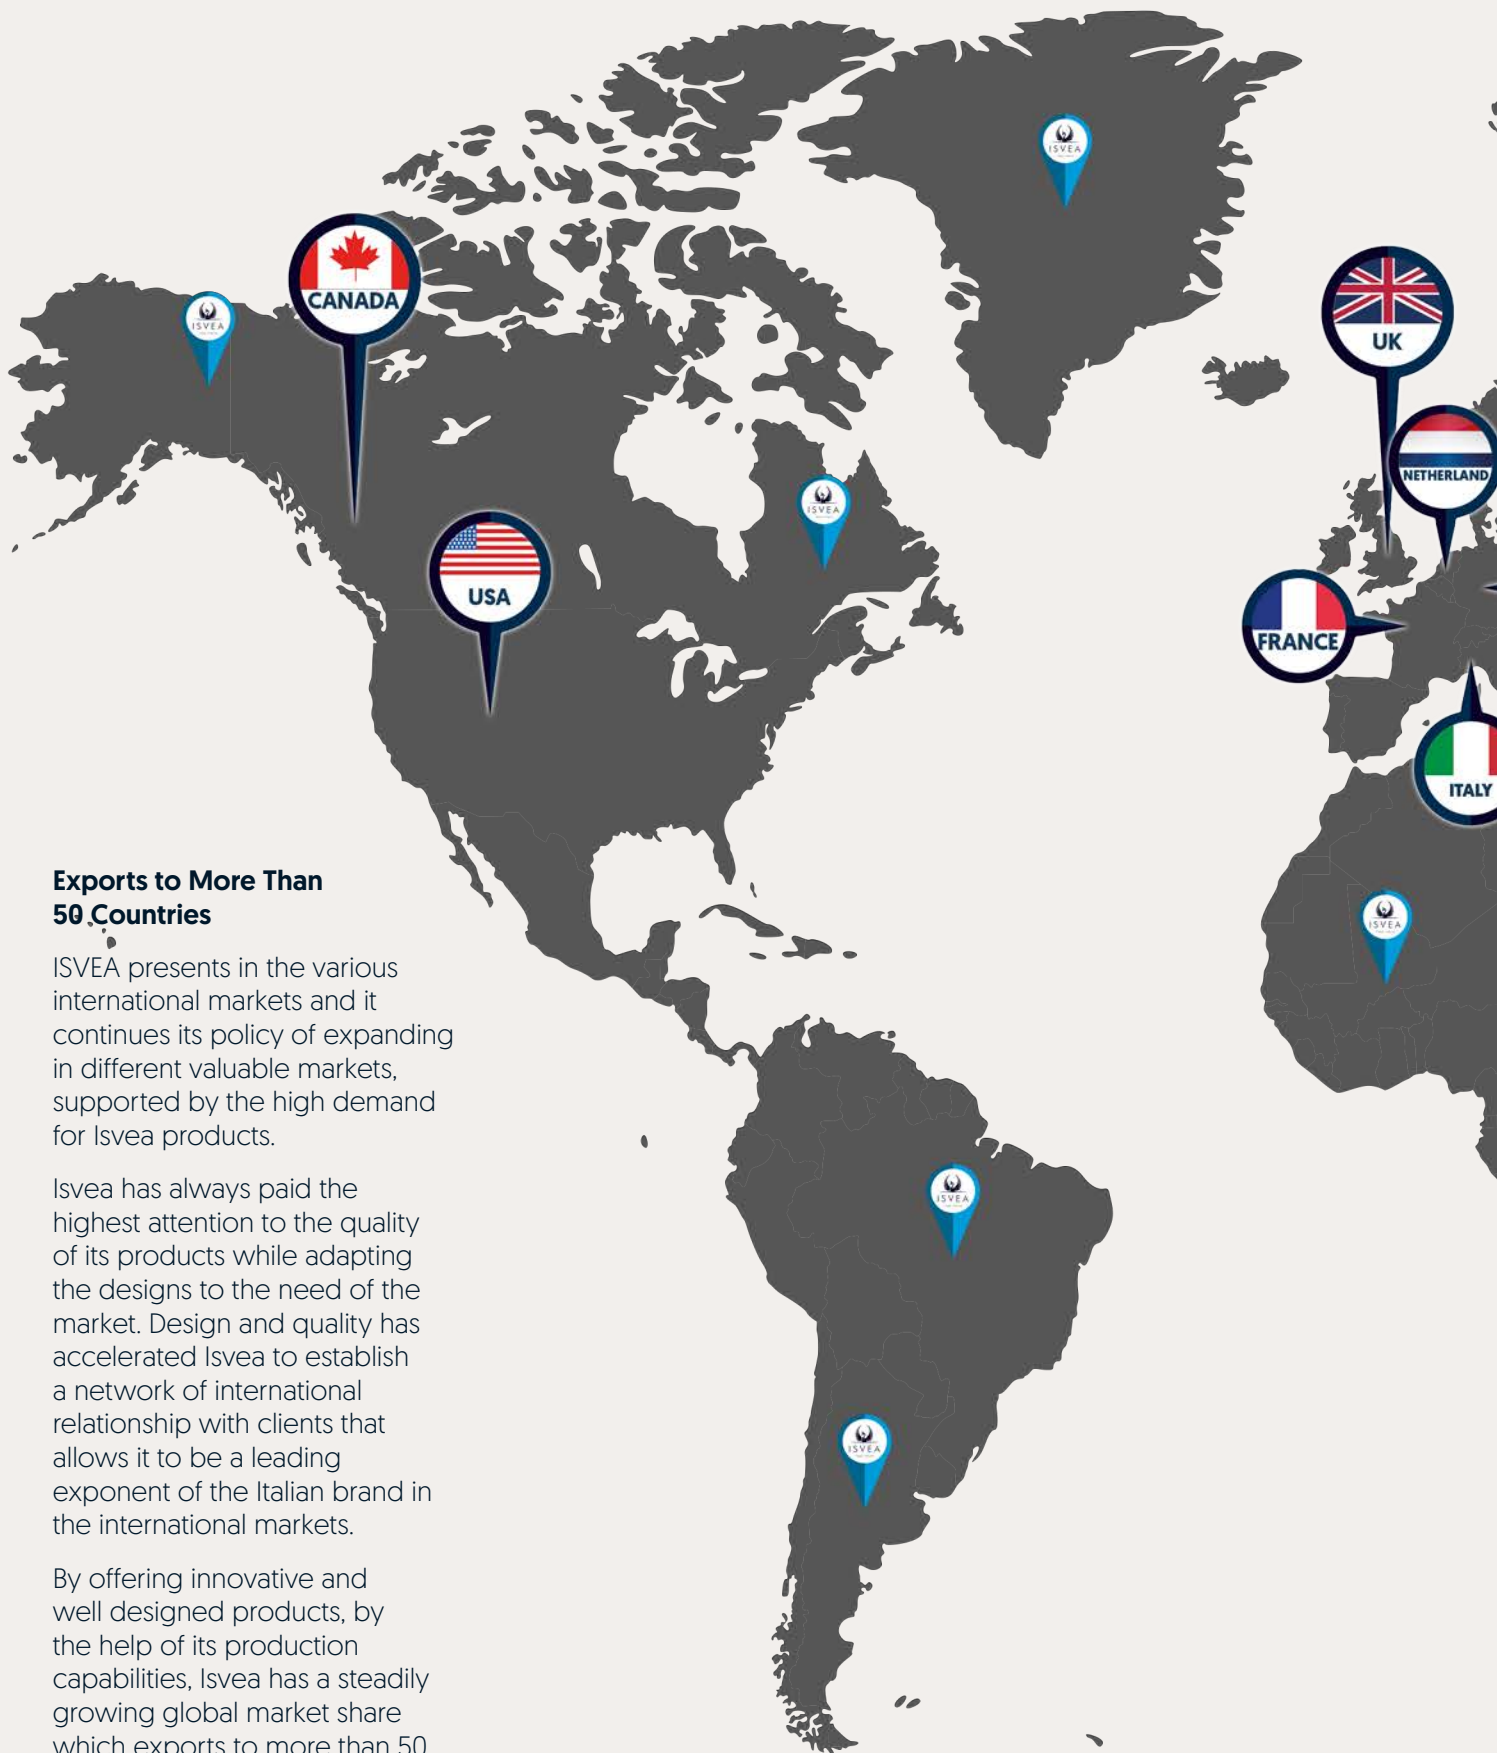

Exports to More Than 50 Countries

ISVEA presents in the various international markets and it continues its policy of expanding in different valuable markets, supported by the high demand for Isvea products.

Isvea has always paid the highest attention to the quality of its products while adapting the designs to the need of the market. Design and quality has accelerated Isvea to establish a network of international relationship with clients that allows it to be a leading exponent of the Italian brand in the international markets.

By offering innovative and well designed products, by the help of its production capabilities, Isvea has a steadily growing global market share which exports to more than 50 countries.