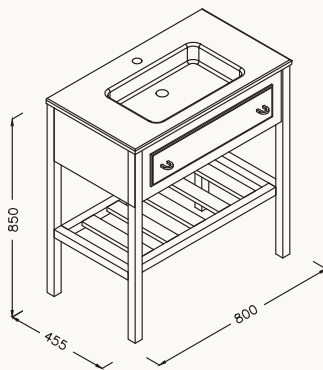

! compatible basin
Sistema^T 10SL51081 opaque colors

21TRS085080I grey