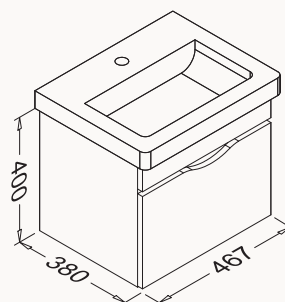

21NGS311050E white

**50**

467x400x380 mm
basin unit

body lacquered
door lacquered
drawer soft close

basin included

! compatible basin
Snow 10PS50050SV

21NGS319050E grey

21NGS301050E white