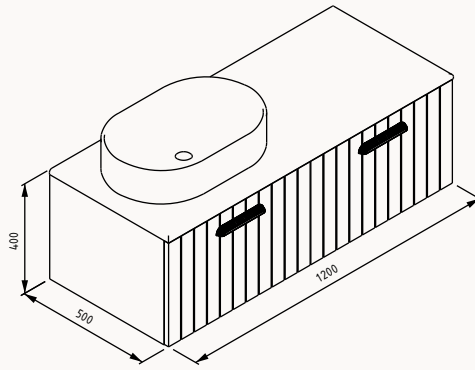

120

1200x500x400 mm
basin unit

body lacquered
drawer lacquered
drawer (soft close)
countertop massive oak

basin is included

! compatible basins
Infinity 10NF65060

- **21RNS713121I** pastel green (right)
- **21RNS712121I** cream (right)
- **21RNS713120I** pastel green (left)
- **21RNS712120I** cream (left)

40

420x168x700 mm
mirror cabinet with LED

body lacquered
door lacquered
door (soft close)
LED lightning

- **29PN2113040I** pastel green (right)
- **29PN2112040I** cream (right)
- **29PN2213040I** pastel green (left)
- **29PN2212040I** cream (left)