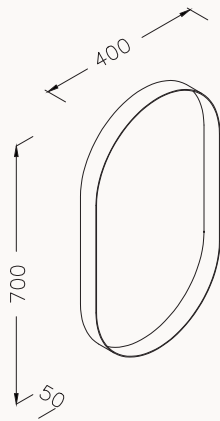

40

400x700x50 mm
mirror

mirror
metal profile

29PN4004040I white metal profile

29PN4004040I black metal profile

30

300x120x18 mm
shelf

shelf

21PN9001030I white lacquered shelf

21PN9004030I black lacquered shelf