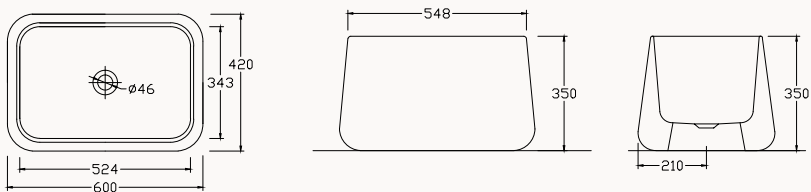

60

10AL75060SV

600x420 mm
monoblok vessel
basin