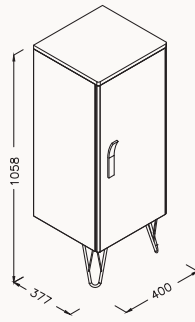

27SP8003150I massive oak

55

550x460x232 mm
bench

massive

27SP1300055I massive oak

Soft
Close**40**400x1058x377 mm
short unitbody lacquered-membrane
door lacquered-membrane
soft close**21SP3101340I left** pastel green**21SP3201340I right** pastel green**27SP3208440I right** light grey**27SP3108440I left** light greySoft
Close**35**350x1400x300 mm
tall unitbody lacquered-membrane
door lacquered-membrane
soft close**21SP3101341I left** pastel green**21SP3201341I right** pastel green**27SP3208441I right** dark grey**27SP3108441I left** dark grey**30**390x300x690 mm
countertop unitceramic bottom part
body natural massive oak**21CV2065000I** white-oak**45**450x80x100 mm
Marino mirror