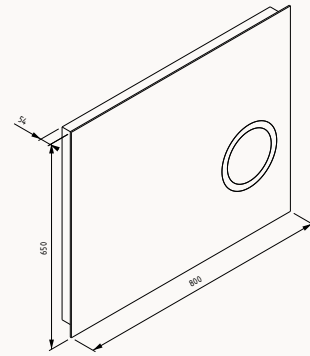

sandblasted
With LED

120

29OR4000120I

1200x50x650 mm
mirror (M8)

magnifying mirror
With LED

70

29OR4000070I

700x50x650 mm
mirror (M8)