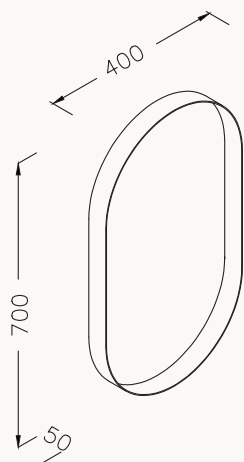

40

400x50x700 mm
mirror

29PN4007040I brushed brass plated