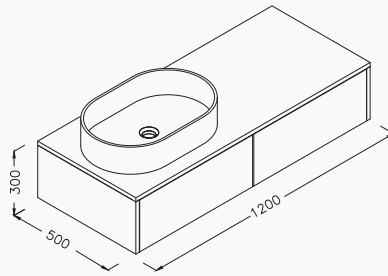

! compatible basin
Infinity 10NF65055
salmon 2S, anthracite 2C, maroon red 2R, petrol green 2P, white

24INS390121I oak, petrol green basin

24INS390122I oak, maroon red basin

24INS382120I oak, salmon basin

24INS394120I oak, anthracite basin

24INS301120I oak, white basin

100

1000x320x500 mm
basin unit

countertop lacquered white
body membrane
drawers membrane
drawers push open

basin is included