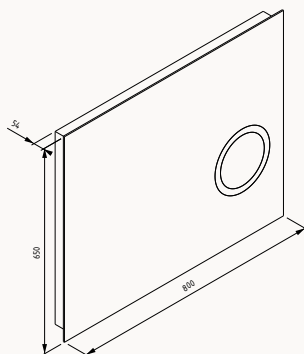

80

29OR4000080I

800x50x650 mm
mirror (M8)

magnifying mirror
With LED