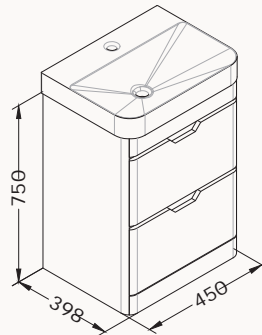

48

450x750x398 mm
basin unit

body lacquered
door lacquered
drawers (soft close)

basin included

! compatible basin
Sott'Aqua 10SQ50048SV

- 21USS001048I white
- 21USS104048I light grey
- 21USS107048I anthracite
- 21USS114048I black
- 21USS105048I red