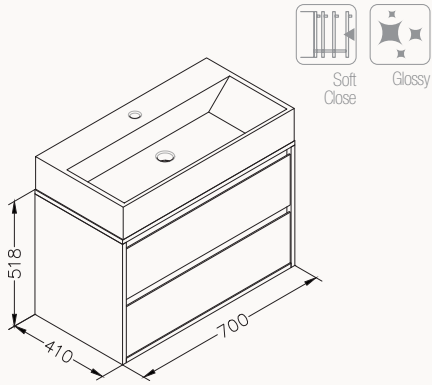

21SFS204090I

21SFS214090I light gray

21SFS201090I white

21SFS308090I sand beige

70

700x518x420 mm
basin unit

! compatible basin
Sistema² 10SF50070SV

body lacquered
drawer lacquered
drawer (soft close)
sharp&slim
basin is included