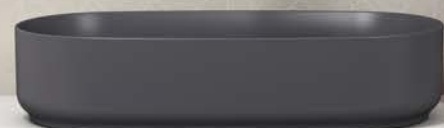

Disegno collection

Infinity
wall hung wc&bidet
salmon