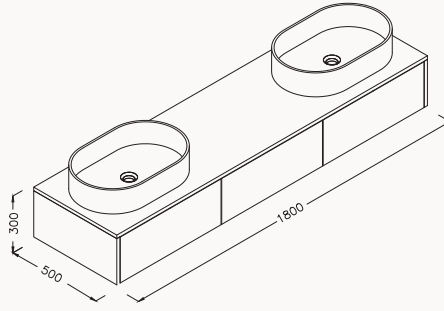

30

21PN9001030I
300x120x18 mm
shelf

30

21PN9004030I
300x120x18 mm
shelf

**180**

1800x320x500 mm
basin unit

countertop lacquered white
body membrane
drawers membrane
drawers push open

basin is included