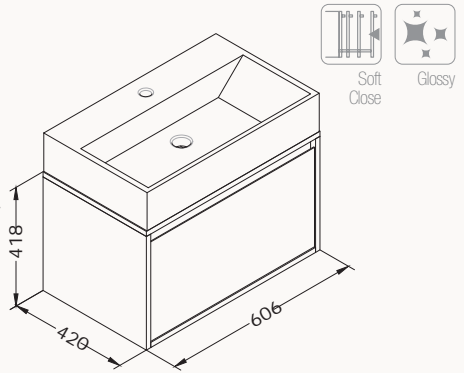

21SF1004060I

21SFS014060I light gray

21SF1001060I white

21SFS708060I sand beige

60

606x418x420 mm
basin unit

! compatible basin
Sistema² 10SF50060SV

body lacquered
drawer lacquered
drawer (soft close)
sharp&slim
basin is included