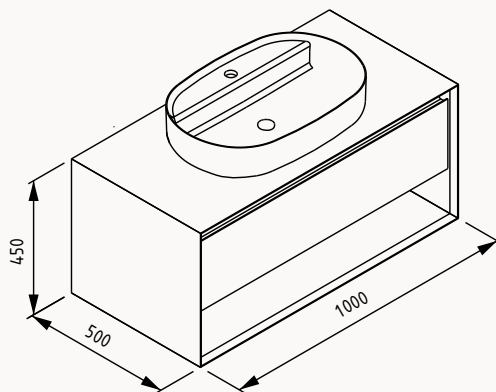

100

100x500x450 mm
basin unit

body lacquered
drawer MDF lam (soft close)

basin is included