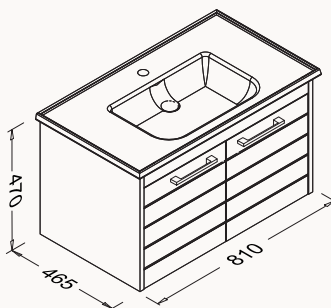

80

810x465x470 mm
basin unit

body duralam / MDF lam (white)
doors lacquered
doors soft close

basin is included

! compatible basin
Flat 10LE50081

21RSS001081I white

21RSS595080I amalfi & white

21RSS062080I amalfi & lacquered anthracite

Soft
Close