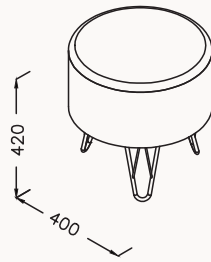

40

400x420 mm
pouffe

lacquered

21SP9001040I white