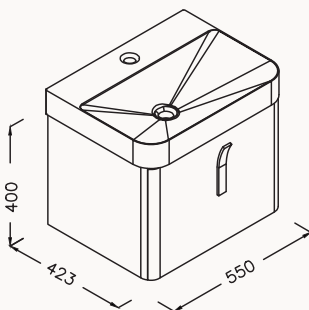

! compatible basin
Sott'aqua 10SQ50057SV

21SPS013057I pastel green

27SPS084057I dark grey