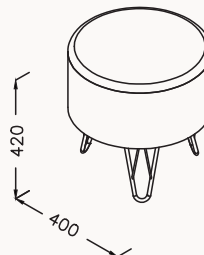

40

400x420 mm
pouffe

lacquered

21RA9001040I white