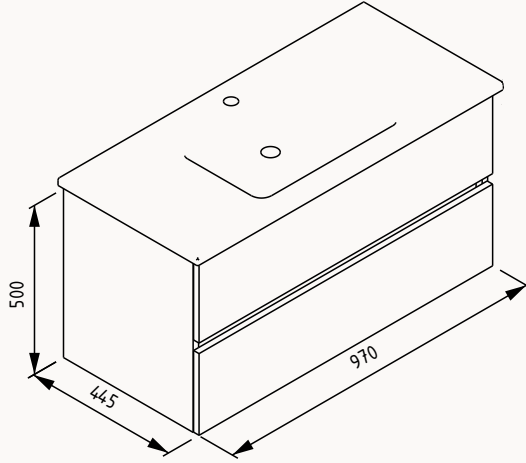

100

970x445x500 mm
basin unit

body duralam
drawers duralam
drawers (soft close)

basin is included