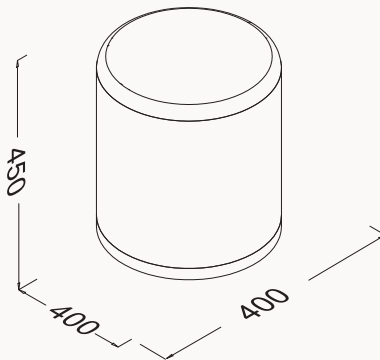

Ø40

400x400x450 mm
Marino pouffe

body highgloss lacquered
leather cover

! Used for storage
inside

- 21SQ9304040I lacquered black
- 21SQ9301040I lacquered white