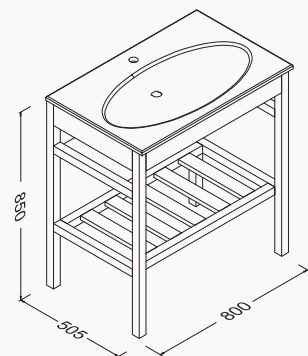

80

22SFS003080I

800x505x850 mm
natural wood veneered
basin is included-
10SX50080SV
22SFS003080I teak