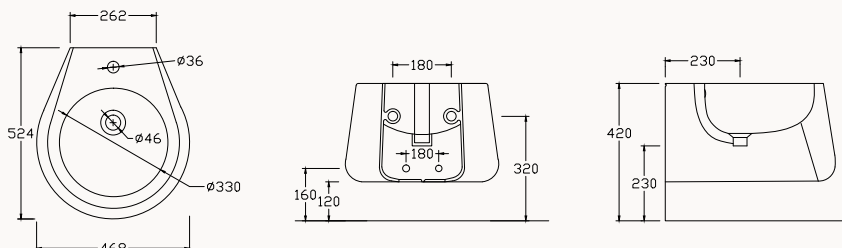

10AL02001SV

wall hung wc

fixation set is included
smartFixPlus
seat&cover must be ordered
suitable concealed cistern

42A002001 seat&cover (soft close)

10AL41001SV

wall hung bidet

smartFixPlus

74