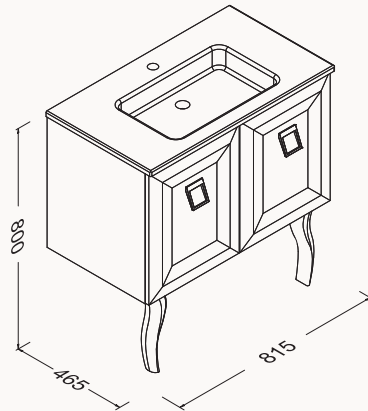

80

815x465x800 mm
basin unit

body membrane
doors membrane
hinged door (soft close)
gold/platinum handle
massive feet

basin is included

! compatible basin
Sistema^T 10SL51081SV

- 27AAS004080I black-gold
- 27AAS014080I black-platinum
- 27AAS001080I white-gold
- 27AAS0011080I white-platinum

Soft
Close

35

350x300x1450
tall unit

body membrane
doors membrane
hinged door (soft close)
gold/platinum handle