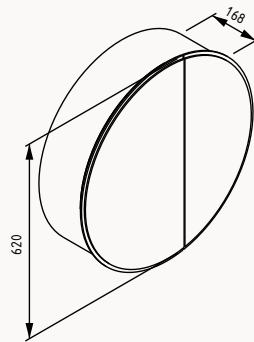

- **21SG2572062I** night blue
- **21SG2558062I** sand beige
- **21SG2547062I** anthracite
- **21SG2553062I** amber

30

300x120x18 mm
shelf

lacquered shelf

- **21SG9072030I** night blue
- **21SG9058030I** sand beige
- **21SG9047030I** anthracite
- **21SG9053030I** amber