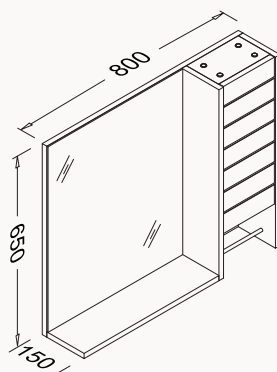

80

800x150x650 mm
mirror unit

body duralam / MDF lam (white)
doors lacquered
soft close

21RS2001081I lacquered white

21RS2095080I amalfi & white

21RS2062080I amalfi & anthracite

Soft
Close