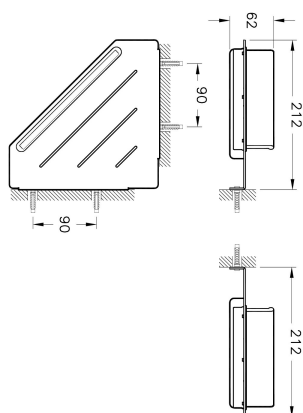

Name Projekta Corner Shower Shelf

---

Collection Projekta

Product Code: A44200

---

## Description

With Removable Wiper

---

---

VitrA reserves the right to make changes in products and technical details without prior notice.

All drawings contain the necessary measurements which are subject to standard tolerances. For exact measurements, in particular for customized installation scenarios, it can only be taken from the finished ceramic product.