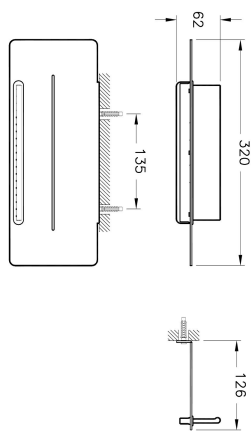

Name	Projekta Shelf with Wiper
Collection	Projekta

Product Code: A44190

Description

With Removable Wiper

VitrA reserves the right to make changes in products and technical details without prior notice.

All drawings contain the necessary measurements which are subject to standard tolerances. For exact measurements, in particular for customized installation scenarios, it can only be taken from the finished ceramic product.