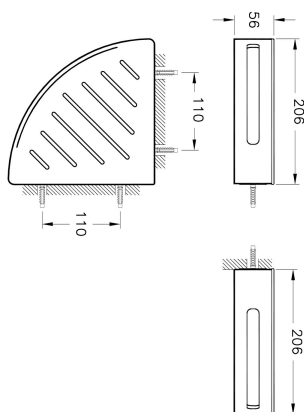

Name Projekta Corner Tray

---

Collection Projekta

Product Code: A44187

---

## Description

---

---

VitrA reserves the right to make changes in products and technical details without prior notice.

All drawings contain the necessary measurements which are subject to standard tolerances. For exact measurements, in particular for customized installation scenarios, it can only be taken from the finished ceramic product.