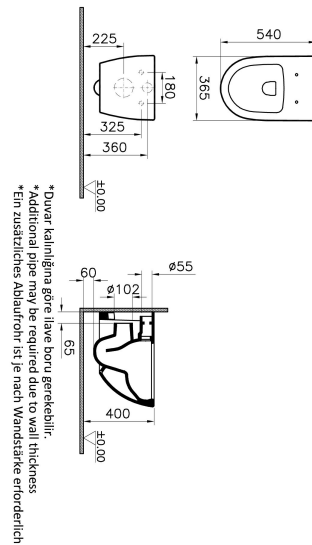

Name	Sento Rim-Ex Wall Hung WC
Collection	Sento
Color	Matt White
Designer	VitrA Design Team

Product Code: 7748B001-0101

Description

With Bidet Function, Matte White

VitrA reserves the right to make changes in products and technical details without prior notice.

All drawings contain the necessary measurements which are subject to standard tolerances. For exact measurements, in particular for customized installation scenarios, it can only be taken from the finished ceramic product.