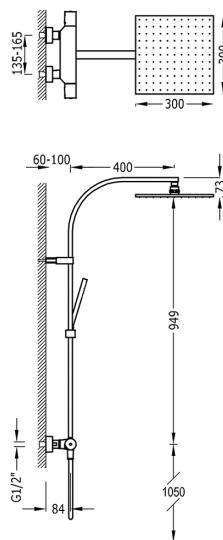

TRES

21139501NM

TRESMOSTATIC Wall thermostatic shower mixer

- Fixed shower head 300x300 mm. with ball joint.
- Antilime hand shower.
- Shower hose SATIN.
- Diverter integrated in the flow control.

black matt finish, handle