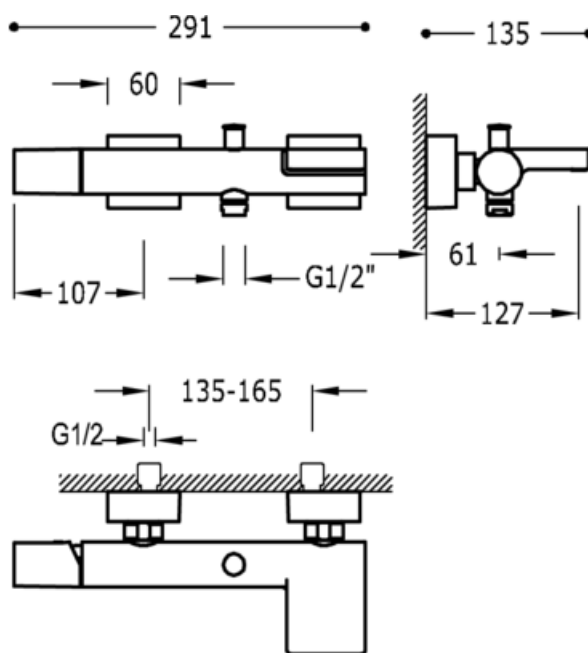

Single lever bath and shower mixer; with cascade. Anti-limescale hand shower with directable support. Hand shower hose: black matt finish, handle

Bathtub / shower
Mixer
Handle
Surface

ACE	21117001AC
NMT	21117001NM
BMT	21117001BM