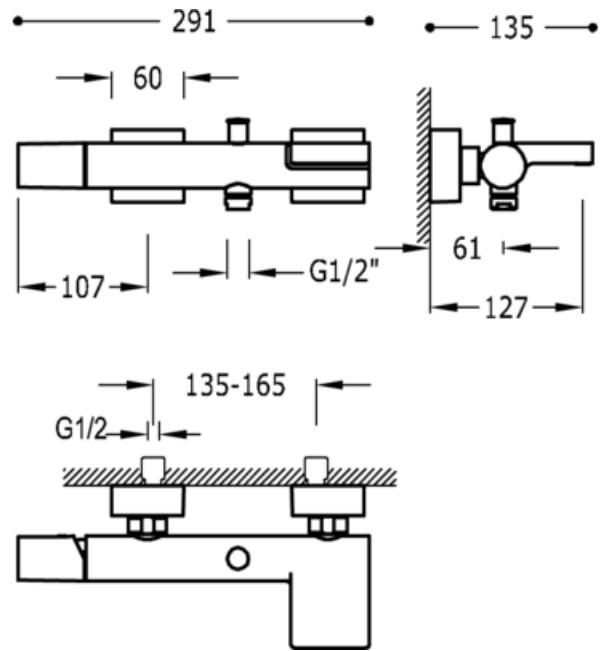

Single lever bath and shower mixer; with cascade. Anti-limescale hand shower (202.639.01) with directable support. Hand shower hose: chrome finish, handle

Bathtub / shower  
Mixer  
Handle  
Surface

CRO 21117001