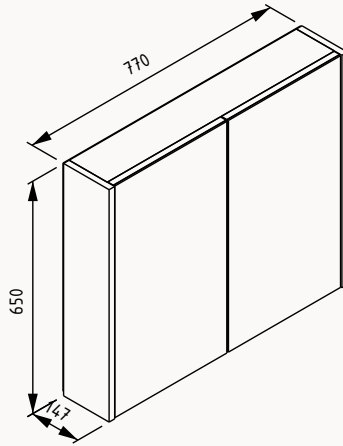

80

770x147x650 mm
mirror unit

body duralam
door duralam
door (soft close)

Soft
Close

- 24TR2565080I latin marble
- 24TR2576080I retro bronze
- 24TR2598080I retro silver
- 24TR2062081I amalfi