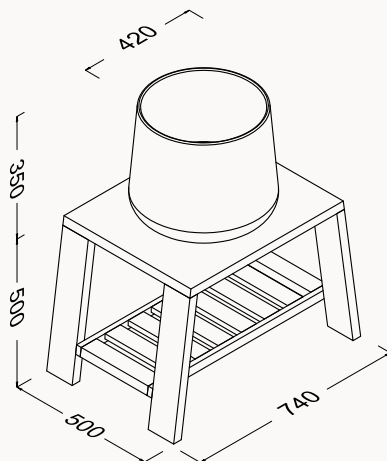

74

22ALS003060I

740x500x500 mm
basin bench and
10AL75042 basin

body natural wood veneer
basin is included