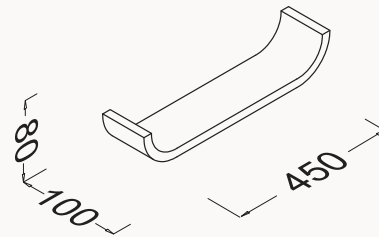

- 21SQ400405I lacquered black
- 23SQ400305I wood veneered teak
- 21SQ400105I high gloss lacquered white

45

450x80x100 mm
Marino shelf

natural wood veneered

- 23SQ9017045I wood veneered grey oak
- 23SQ9003045I wood veneered teak
- 21SQ9001045I high gloss lacquered white