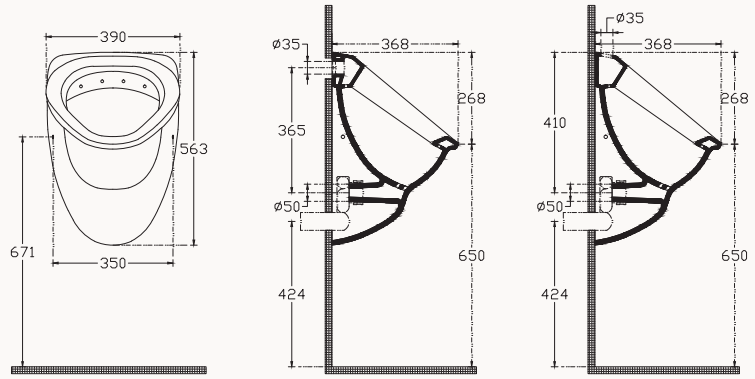

10SZ92001SV

Soluzione I urinal

outlet syphon is included
urinal fixation set is included
dl-top inlet
ds-concealed hidden inlet