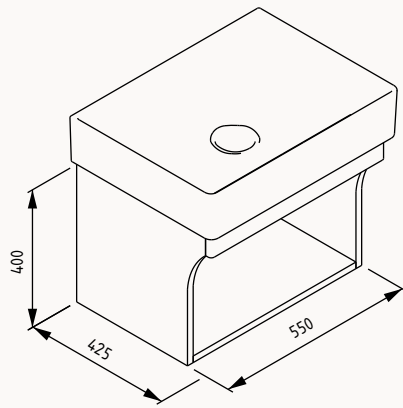

60

600x450x520 mm
basin unit

lacquered body

basin is included

! compatible basin
Vea 10VA50060

21VES072060I night blue

21VES048060I ruby red

21VES049060I ocean