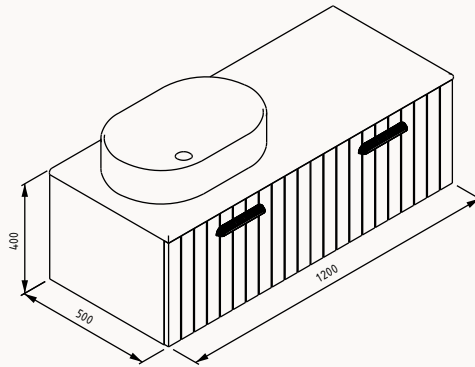

120

1200x500x400 mm
basin unit

body lacquered
drawer lacquered
drawer (soft close)
countertop massive oak

basin is included

! compatible basins
Infinity 10NF65060

- **21RNS713121I** pastel green (right)
- **21RNS712121I** cream (right)
- **21RNS713120I** pastel green (left)
- **21RNS712120I** cream (left)

40

420x168x700 mm
mirror cabinet with LED

body lacquered
door lacquered
door (soft close)
LED lightning

- **29PN2113040I** pastel green (right)
- **29PN2112040I** cream (right)
- **29PN2213040I** pastel green (left)
- **29PN2212040I** cream (left)