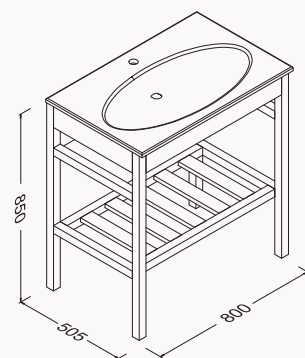

80
22SFS003080I
800x505x850 mm
natural wood veneered
basin is included-
10SX50080SV
22SFS003080I teak