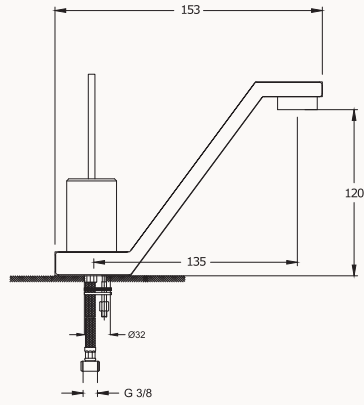

basin mixer
»