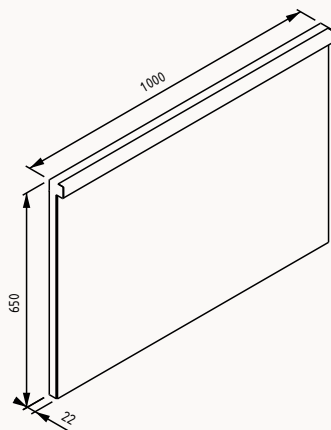

29LC4009100I white - oak

100

1000x50x685 mm
mirror with LED

29LC4000100I

**35**

350x300x1400 mm
tall unit

body lacquered
door MDF lam
drawer (soft close)

21LC3105035I black - oak (right)