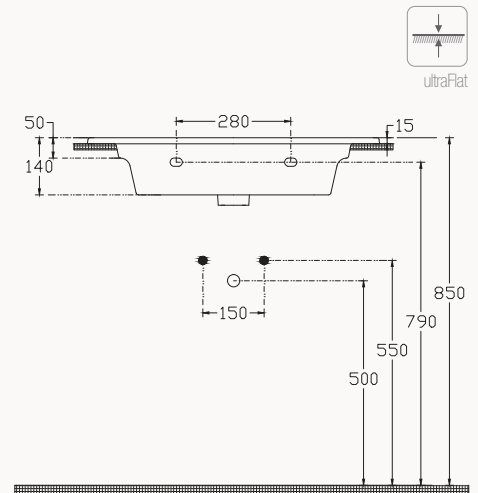

71
10SL50071SV
715x465 mm
flat basin

with taphole
with overflow
fixation set is not included
suitable with furniture
suitable with wall assembly