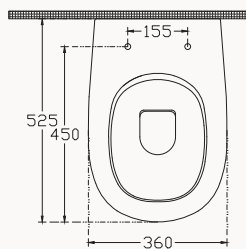

10MY02001SV

Soluzione II
wall hung wc

seat&cover must be ordered

40H402001 H40 seat&cover (soft close, insert-remove, slim)

Soluzione II