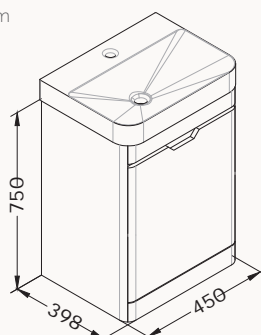

48

450x750x398 mm
basin unit

body lacquered
doors lacquered
doors soft close

basin included

! compatible basin
Sott'Aqua 10SQ50048SV

- 21USS001049I white
- 21USS004049I light grey
- 21USS004048I anthracite
- 21USS014048I black
- 21USS005048I red

35

350x1400x300 mm
tall unit

body lacquered
doors lacquered
doors soft close

- 21SQ3101035I white, right
- 21SQ3104036I light grey, right
- 21SQ3104035I anthracite, right
- 21SQ3114036I black, right
- 21SQ3114035I red, right
- 21SQ3201035I white, left
- 21SQ3204036I light grey, left
- 21SQ3204035I anthracite, left
- 21SQ3214036I black, left
- 21SQ3114035I red, left

Glossy