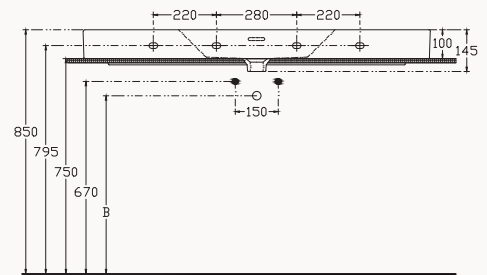

120**10SV53120SV**

1210x455 mm
double bowl basin

with taphole
with overflow
fixation set is not included
suitable with furniture
suitable with wall assembly

120**10SV50120SV**

1210x455 mm
single bowl basin