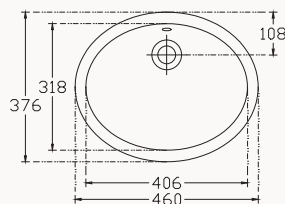

46

10AR77046SV

460x376 mm
undercounter basin

w/out taphole
with overflow
fixation set is not included
suitable with furniture

Soluzione II