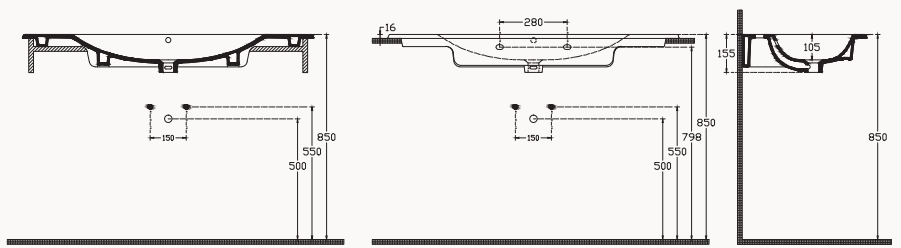

121
10SX50121SV
1210x505
clear flat basin

with taphole
with overflow
fixation set is not included
suitable with furniture
suitable with wall assembly