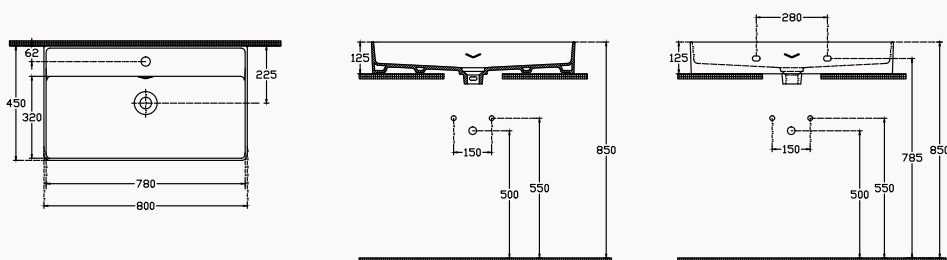

10VA50100
1000x450 mm
basin

With tap hole
V flow
Sharp&Slim
suitable with furniture

80

10VA50080
800x450 mm
basin

With tap hole
V flow
Sharp&Slim
suitable with furniture

60

10VA50060
600x450 mm
basin

With tap hole
V flow
Sharp&Slim
suitable with furniture