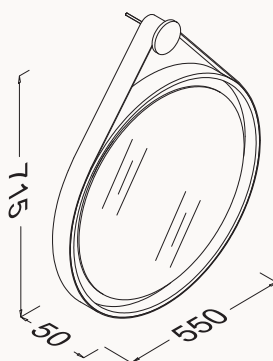

**26**

260x300x340 mm
countertop unit

lacquered body

21BE4064000I black

21BE4065000I white

Ø55

715x550x50 mm
Marino mirror

natural wood veneered
high gloss lacquered
with leather belt
with led
antiFog mirror
smart touch switch