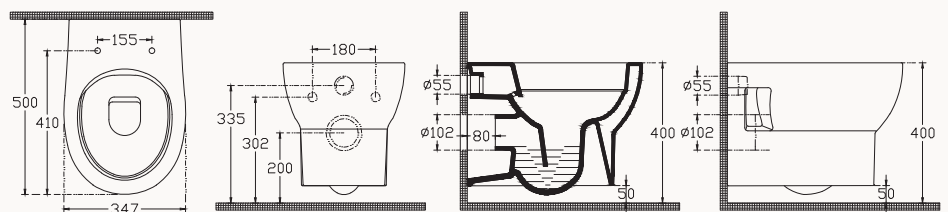

10AB02002SV

rimLess wall hung wc

50cm compacto
suitable concealed cistern
seat&cover must be ordered

40R30700I R30 seat&cover (soft close)
40R30100I R30 seat&cover (normal)