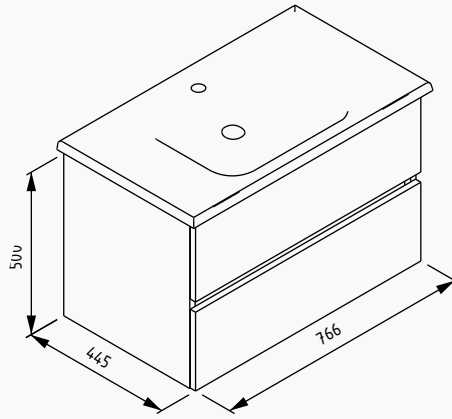

Soft
Close

! compatible basin
Linea 10LE50101

24TPS765100I latin marble
24TPS776100I retro bronze
24TPS798100I retro silver
24TPS762100I amalfi

80

766x445x500 mm
basin unit

body duralam
drawers duralam
drawers (soft close)

basin is included