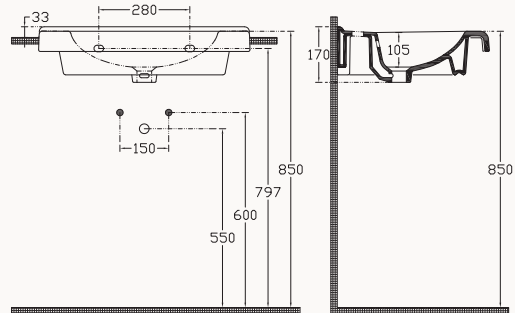

with taphole
with overflow
fixation set is not included
suitable with furniture
suitable with wall assembly

UltraFlat

65

10SM50065SV

650x465 mm
flat basin

with taphole
with overflow
fixation set is not included
suitable with furniture
suitable with wall assembly