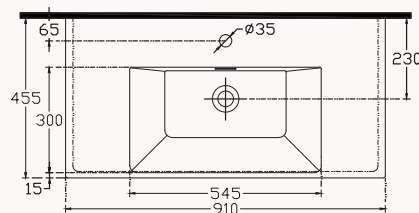

90

10SV51090SV

910x455 mm
single bowl basin

with taphole
with overflow
fixation set is not included
suitable with furniture
suitable with wall assembly