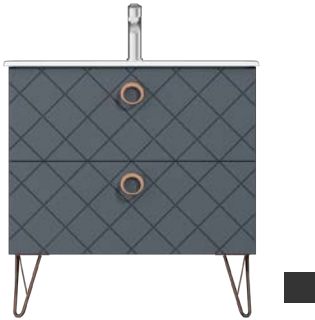

Disegno collection

ROSA

Bathroom Furniture

80

21RAS080080I
790x490x800 mm
basin unit