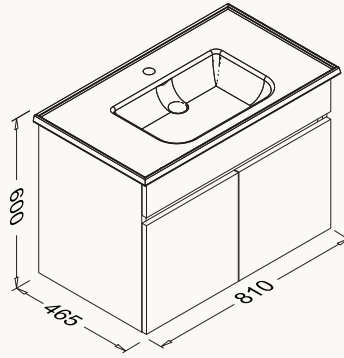

80

810x465x600 mm
basin unit

body duralam
doors duralam
doors soft close

basin is included

! compatible basin
Flat 10LE50081

- 24TRS565080I latin marble
- 24TRS476080I retro bronze
- 24TRS498080I retro silver
- 24TRS162080I amalfi

Soft
Close