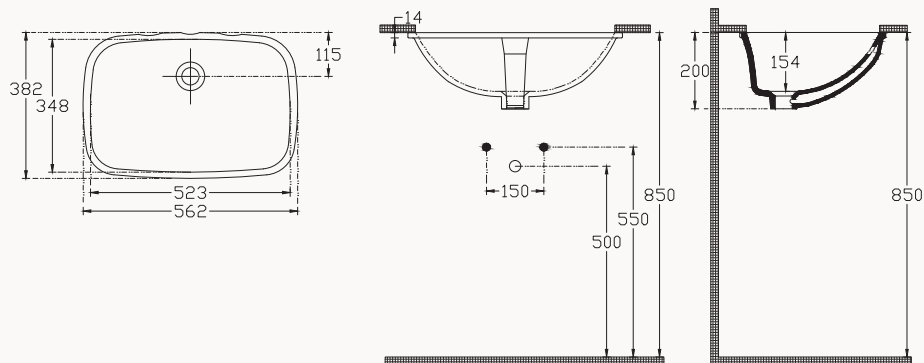

56

10SZ77056SV

562x382 mm
undercounter basin

w/out taphole
with overflow
fixation set is not included
suitable with furniture