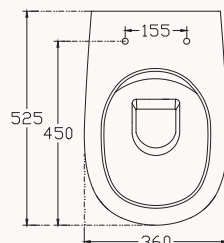

10MY02002SV

Soluzione II rimLess
wall hung wc

rimLess
smartFixPlus
seat&cover must be ordered

40H402001 H40 seat&cover (soft close, insert-remove, slim)