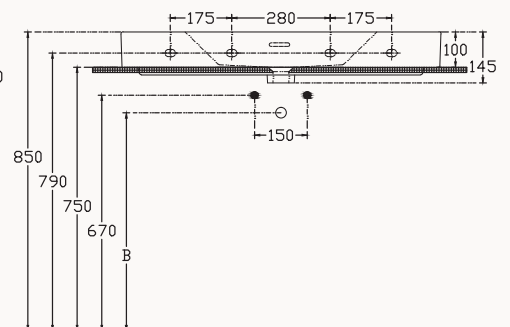

90

10SV51090SV

910x455 mm
single bowl basin

with taphole
with overflow
fixation set is not included
suitable with furniture
suitable with wall assembly