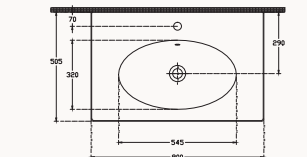

80
10SX50080SV
800x505 mm
clear flat basin