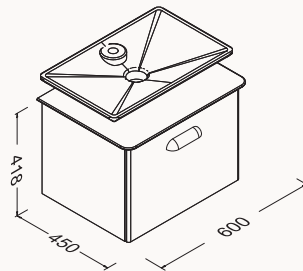

! compatible basin
Sistema 10SY50052SV

- **21BES155060I** oak-turquoise
- **21BES164055I** black-taupe
- **21BES165055I** white-oak

Soft Close

35

350x300x1400 mm
tall unit

body lacquered-membrane
doors lacquered-membrane
hinged door (soft close)