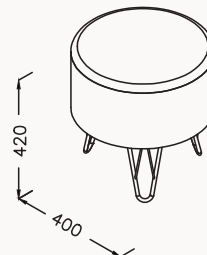

400x420 mm
pouffe

lacquered

21RA9001040I white

ELEGANZA

designed by Sevil Acar

Eleganza, a synthesis of classical breezes and modern lines, has been designed for those who like nostalgia and wish to carry the past to the present.