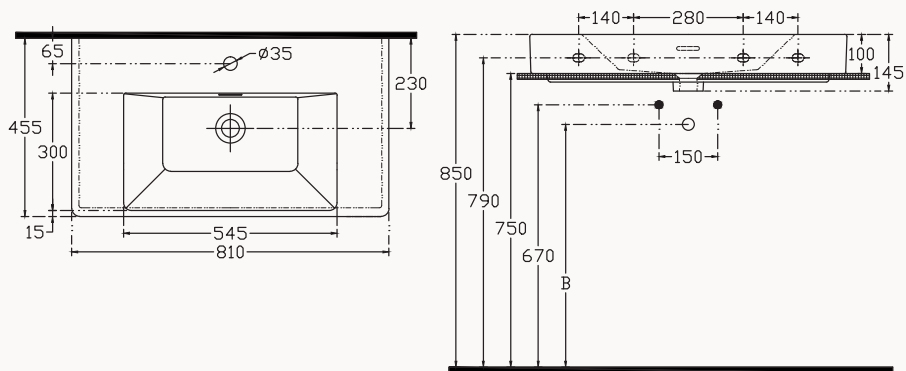

80
10SV50080SV
810x455 mm
single bowl basin

with taphole
with overflow
fixation set is not included
suitable with furniture
suitable with wall assembly