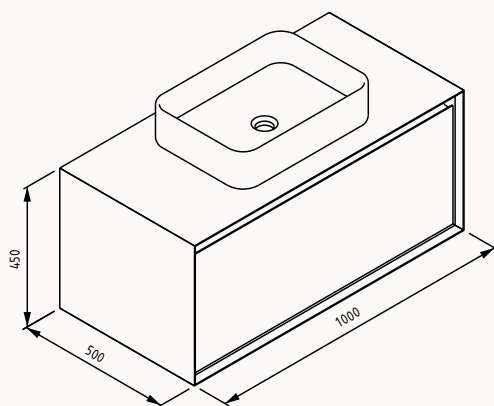

29LC4000100I
1000x50x685 mm
mirror with LED

35

21LC3105035I
350x300x1400
tall unit

75

21SQ4004075I
750x50x950 mm
marino mirror

100

100x500x450 mm
basin unit

body lacquered
drawer MDF lam (soft close)