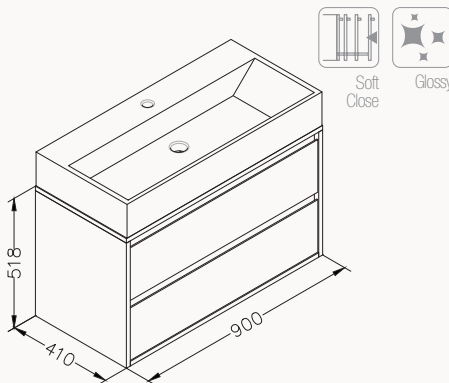

21MGS001061I white

21MGS308060I sand beige

90

900x518x420 mm
basin unit

! compatible basin
Sistema² 10SF50090SV

body lacquered
drawer lacquered
drawer (soft close)
sharp&slim
basin is included

21SFS104090I anthracite