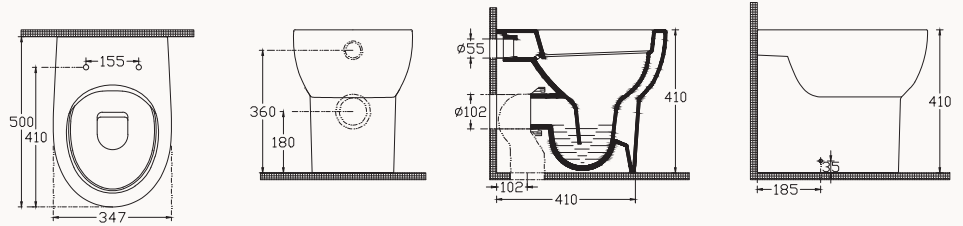

50cm compacto

10AB10002SV

rimLess back to wall single wc

50cm compacto
suitable concealed cistern
fixation set is included
seat&cover must be ordered

40R30700I R30 seat&cover (soft close)
40R30100I R30 seat&cover (normal)