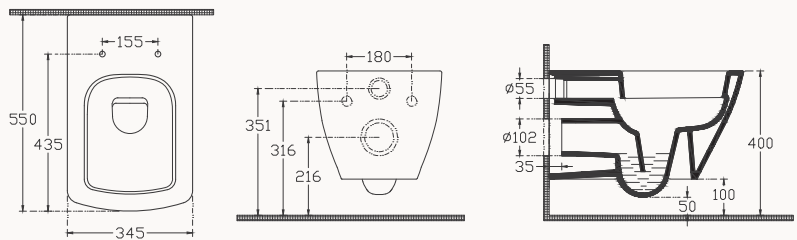

10PL02007SV

wall hung wc

10PLS1001I

Purita cleanWash wall hung wc

55cm confronto
hidden installation, fixation set is included
seat&cover must be ordered separately
smartFix

40S40200I S40 slim seat&cover (soft close)