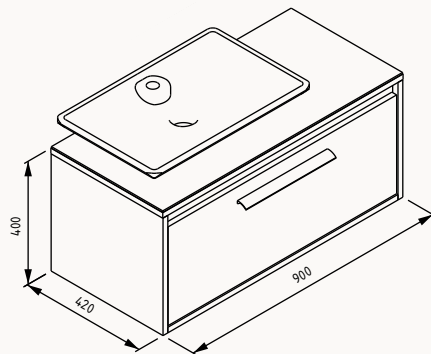

90

900x420x400 mm
basin unit

body duralam
drawer duralam
drawer (soft close)

basin is included

! compatible basin
sistema Y 10SY50065 - 2N

- 24BLS365091I latin marble (black basin)
- 24BLS376091I retro bronze (black basin)
- 24BLS398091I retro silver (black basin)