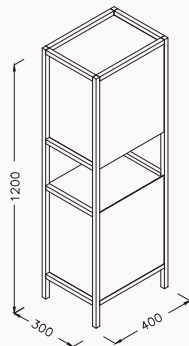

40

400x1200x300 mm
short unit

body lacquered
doors lacquered
doors soft close
metal profile

29MR3104041I right black

29MR3001041I left black