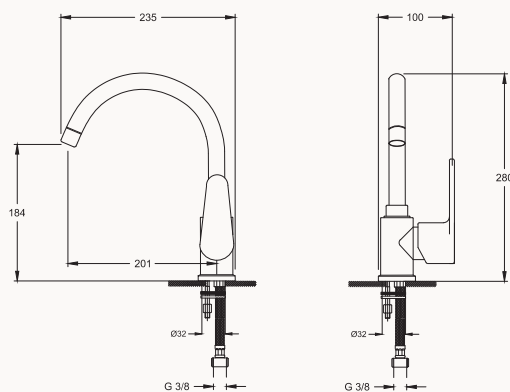

3 bar 9 lt/min.
swivel spout

30TN2402I chrome

bath mixer