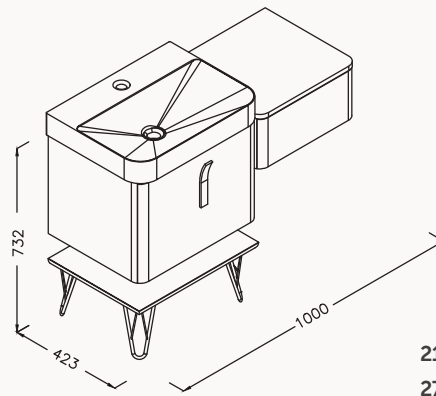

! compatible basin
Sott'aqua 10SQ50057

21SPS013100I basin unit pastel green

27SPS084100I basin unit dark grey-light grey

27SP1300055I bench massive oak

100

1000x423x400 mm
basin unit

body lacquered-membrane
drawers lacquered-membrane
soft close

basin is included