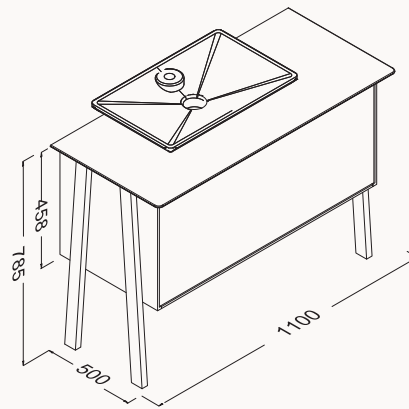

Push to
Open

Soft
Close

8 mm flat
flattening

Glossy

compatible basin

Sistema 10SY50080SV

massive oak & lacquered white

39