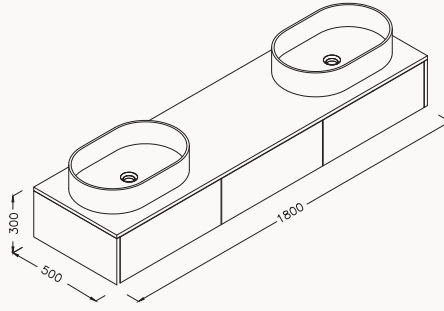

! compatible basin
Infinity 10NF65055
salmon 2S, anthracite 2C, white

24INS301180I oak, white basin

24INS390180I oak, salmon & anthracite basin

**120**

1200x320x500 mm
basin unit

countertop lacquered white
body membrane
drawers membrane
drawers push open