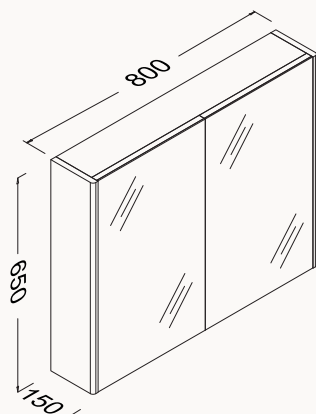

80

24VR2074080I
800x150x650 mm
mirror unit

body membrane
soft close

Soft
Close

oak