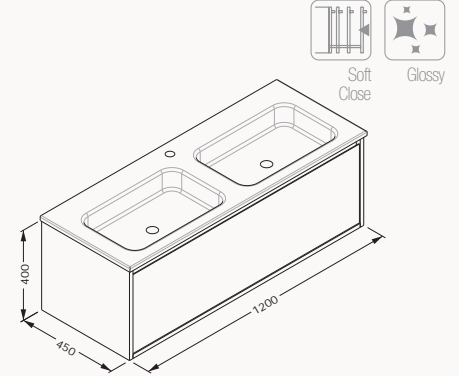

21MGS019121I anthracite

21MGS070121I light gray

21MGS001121I white

21MGS308121I sand beige

120

1200x500x458 mm
basin unit

»

! compatible basin
Sistema™ 10SL51121SV

body lacquered
drawer lacquered
drawer (soft close)

basin is included