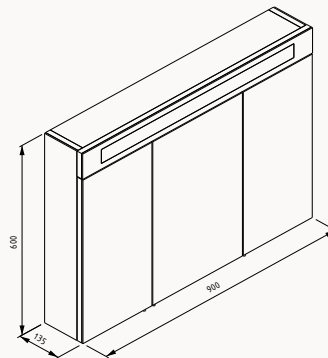

90

22OR2600090I

900x133x600 mm
top cabinet with mirror doors
(M9)