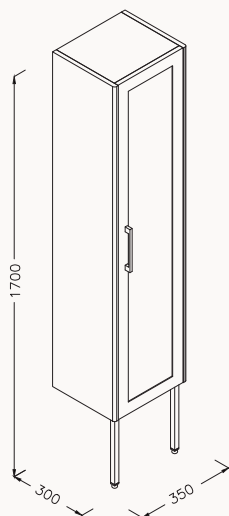

35

27VR3165036I
350x1400x300 mm
tall unit
floor standing
»

body membrane
doors membrane
doors soft close

27VR3165036I right oak & white
27VR3265036I left oak & white

Soft
Close