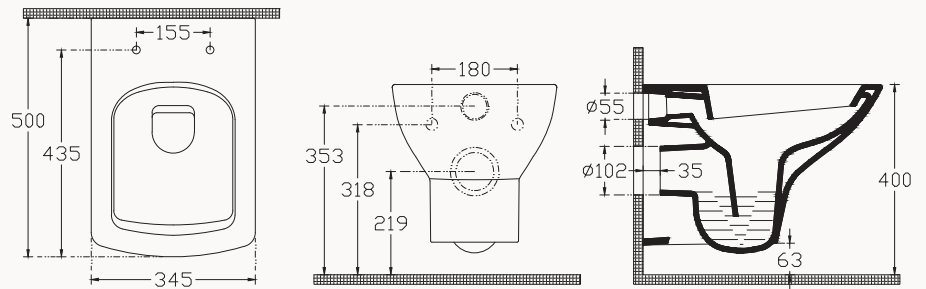

Soluzione VI

10SZ02002SV

Soluzione VI
wall hung wc

seat&cover must be ordered

40S402001 S40 seat&cover (soft close, insert-remove, slim)