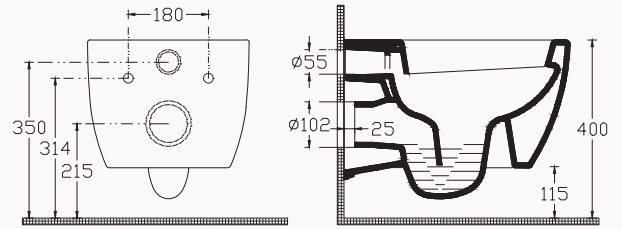

rimLess
fixation set is included
seat&cover must be ordered

40D402001 D40 seat&cover (soft close, slim)

10SM42004SV

Sentimenti Neo
btw bidet

10ARS1010I

Sentimenti Neo cleanWash
wall hung wc
cold water inlet, integrated bidet nozzle