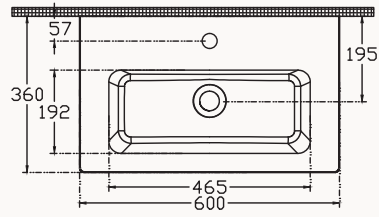

60

10SL50060SV

600x360 mm

flat basin

with taphole
with overflow
fixation set is not included
suitable with furniture

UltraFlat

40

10SL50040SV

400x360 mm

flat basin

with taphole
with overflow
fixation set is not included
suitable with furniture