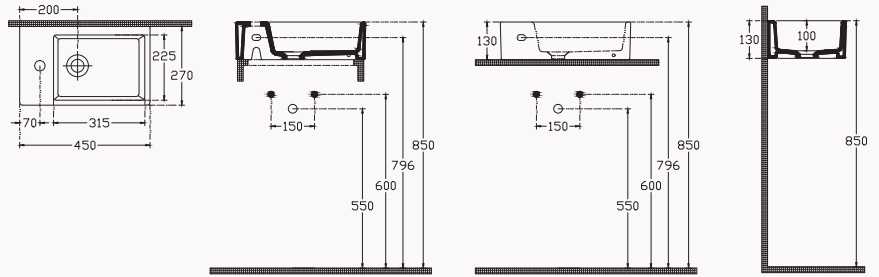

45

10PL50045SV

450x270 mm
sharp basin

with taphole and overflow