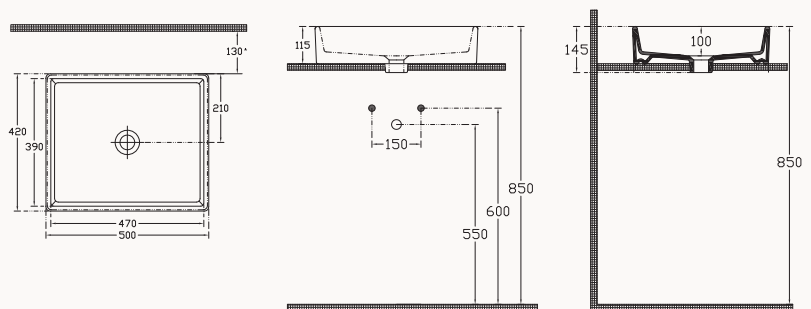

50
10PL66050SV
500x420 mm
sharp vessel basin

w/out taphole and with overflow
suitable with furniture and wall assembly
fixation set is not included