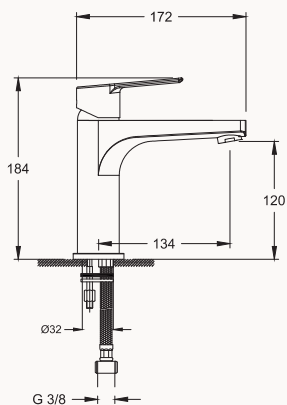

basin mixer

spout height: 120 mm
spout length: 134 mm
3 bar 9 lt/min.
35mm ceramic cartridge

30VL2401I chrome
30VL2403I gold

bath mixer