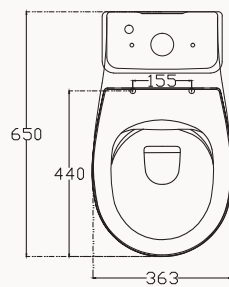

40D40200I D40 seat&cover (soft close, slim)

10SM04001

10SMS1001

rimless btw cc wc&cistern

WC Fixation set is included
S-Trap Outlet Bend is Included
Seat&cover must be ordered

seat&cover must be ordered

40D40200I-S seat&cover (soft close, insert-remove, slim)