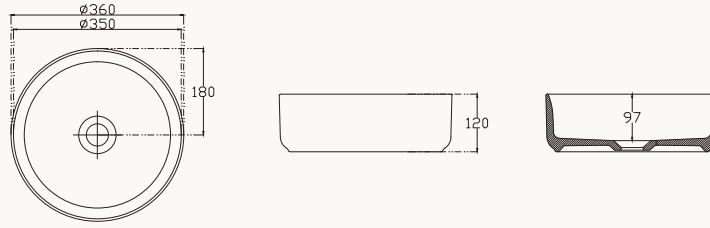

W/out taphole
W/out overflow
Sharp&Slim
with taphole and overflow or
suitable with furniture
fixation set is not included

50

10NF65050

500x360 mm
vessel basin

W/out taphole
W/out overflow
Sharp&Slim
with taphole and overflow or
suitable with furniture
fixation set is not included