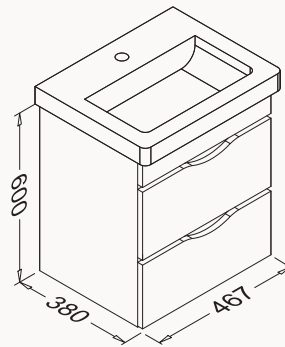

50

467x600x380 mm
basin unit

body lacquered
door lacquered
drawers (soft close)

basin included

! compatible basin
Snow 10PS50050SV

21NGS329050E grey

21NGS311050E white