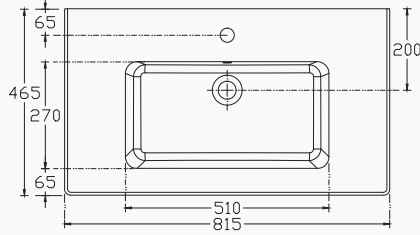

81
10SL51081SV
815x465 mm
flat basin

with taphole
with overflow
fixation set is not included
suitable with furniture
suitable with wall assembly