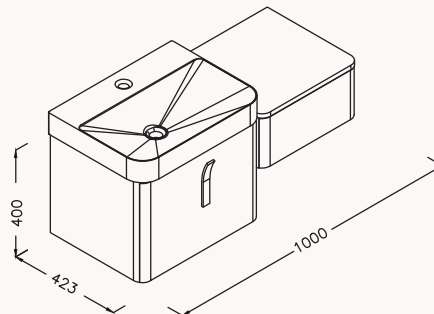

! compatible basin
Sott'aqua 10SQ50057

21SPS013100I pastel green

27SPS084100I dark grey-light grey

80

800x460x418 mm
basin unit

body lacquered-membrane
drawer lacquered-membrane
soft close

basin is included