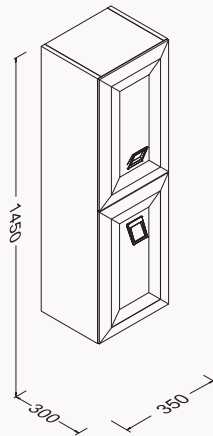

- 27AA3104080I black-gold (right)
- 27AA3204080I black-gold (left)
- 27AA3114080I black-platinum (right)
- 27AA3214080I black-platinum (left)
- 27AA3101080I white-gold (right)
- 27AA3201080I white-gold (left)
- 27AA3111080I white-platinum (right)
- 27AA3211080I white-platinum (left)

Soft
Close