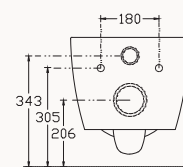

10AR02010SV + 46Z61100I

perfect wc

seat&cover must be ordered

46Z61100I seat&cover (smartPlus)