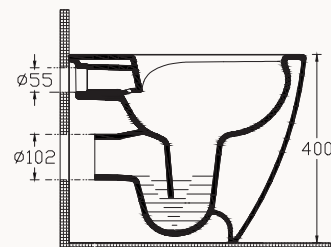

40KF0200I-S seat&cover(soft close, insert-remove)

10NF41001SV

wall hung bidet

smartFixPlus

10NF10001SV

btw wc

fixation set is included
cleaRimPlus
seat&cover must be ordered

40KF0200I-S seat&cover(soft close, insert-remove)