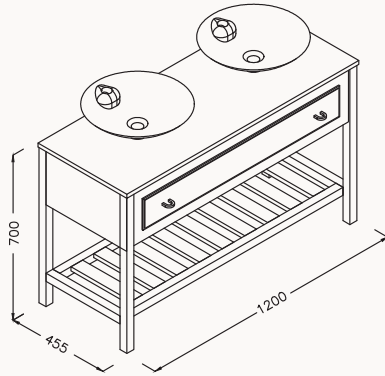

120

1200x455x700 mm
basin unit

body matt lacquered
drawer matt lacquered
soft close

basin is included

! compatible basin
Sistema^T 10SY65045 opaque colors

21TRS085120I grey

80

800x455x850 mm
basin unit

body matt lacquered
drawer matt lacquered
soft close

basin is included