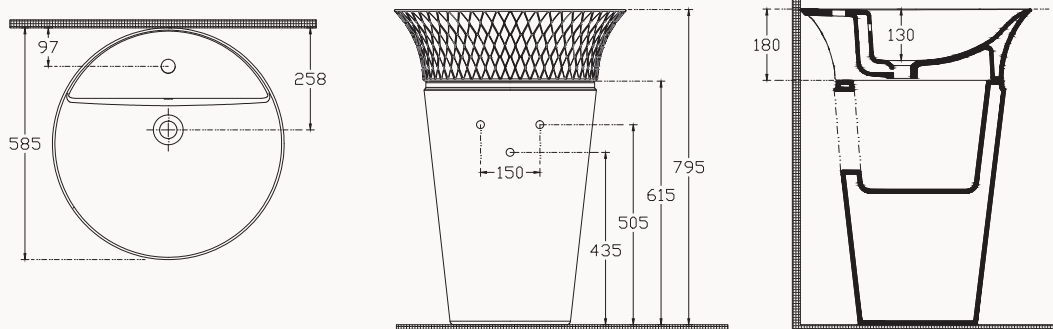

10CPS1002SV

Ø 585x795 mm
(platinum-white)

Ø **59**

10CP65059SV

Ø 590 mm
(platinum)

Ø59

Ø 585x795 mm
S&S monoblock basin

with taphole
with overflow
sharp&slim