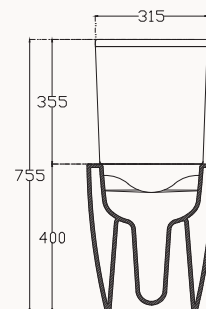

40D40200I D40 seat&cover (soft close, slim)

10SM04001

10SMS1001

rimless btw cc wc&cistern

WC Fixation set is included
S-Trap Outlet Bend is Included
Seat&cover must be ordered

seat&cover must be ordered

40D40200I-S seat&cover (soft close, insert-remove, slim)