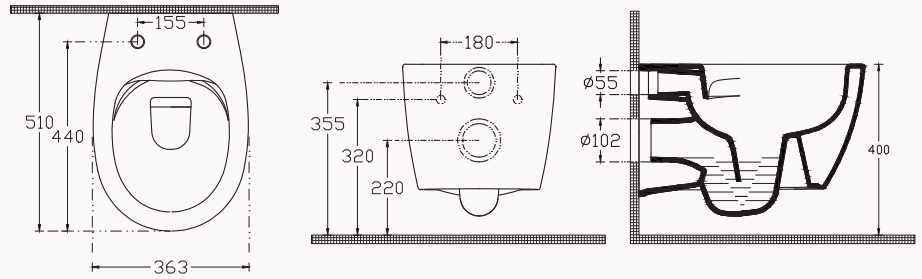

10AR02010SV

Sentimenti Neo rimLess
wall hung wc

rimLess
smartFixPlus
fixation set is included
seat&cover must be ordered