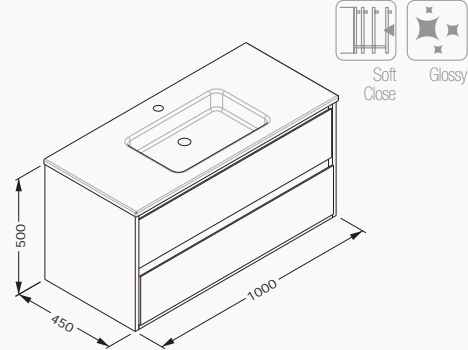

21MGS019100I anthracite

21MGS070100I light gray

21MGS001100I white

21MGS708100I sand beige

100

1000x400x458 mm
basin unit

»

! compatible basin
Sistema™ 10SL50101SV

body lacquered
drawer lacquered
drawer (soft close)

basin is included