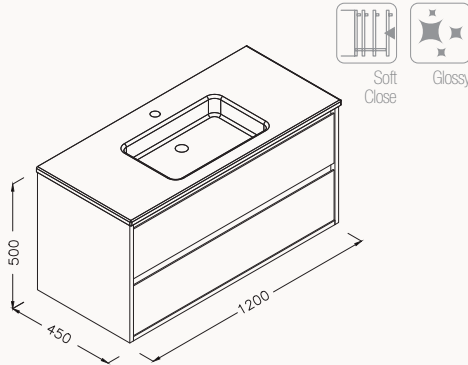

21MGS880120I anthracite

21MGS870120I light gray

21MGS801120I white

21MGS708120I sand beige

120

1200x400x480 mm
basin unit

»

! compatible basin
Sistema™ 10SL51121SV

body lacquered
drawer lacquered
drawer (soft close)

basin is included