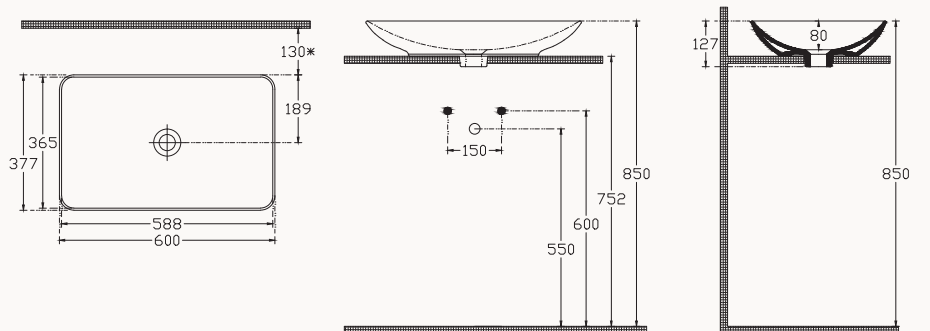

with taphole
w/out overflow
suitable with furniture
sharp&slim

52

10SY50052SV

525x395 mm
Clear vessel basin

with taphole
w/out overflow
suitable with furniture
sharp&slim

60

10SY50060SV

600x377 mm
Clear vessel basin