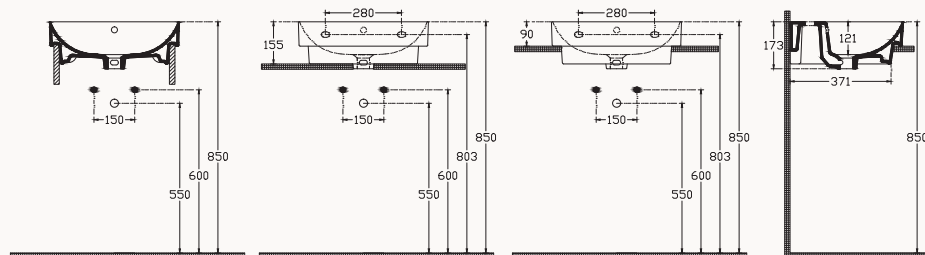

48

10SQ50048SV

478x417 mm
basin

with taphole
with overflow
fixation set is not included
suitable with furniture
suitable with wall assembly
sharp&slim