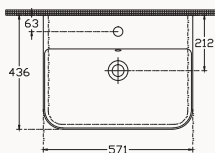

500x380 mm
vessel basin

w/out taphole
w/out overflow
suitable with furniture
sharp&slim

57

10SQ50057SV

571x436 mm
basin

with taphole
with overflow
fixation set is not included
suitable with furniture
suitable with wall assembly
sharp&slim