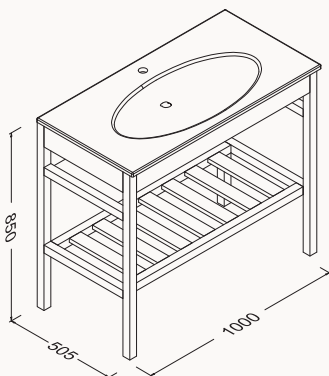

100
22SFS003100I
1000x505x850 mm
natural wood veneered
basin is included-
10SX51101SV
22SFS003100I teak