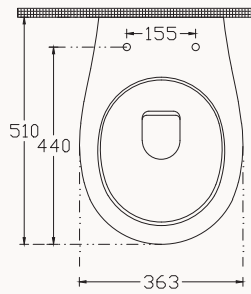

10ARS1010I

Sentimenti Neo cleanWash
wall hung wc
cold water inlet, integrated bidet nozzle