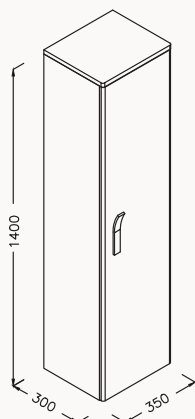

35

350x1400x300 mm
tall unit

body lacquered-membrane
door lacquered-membrane
soft close

21SP3101341I left pastel green

21SP3201341I right pastel green

27SP3208441I right dark grey

27SP3108441I left dark grey