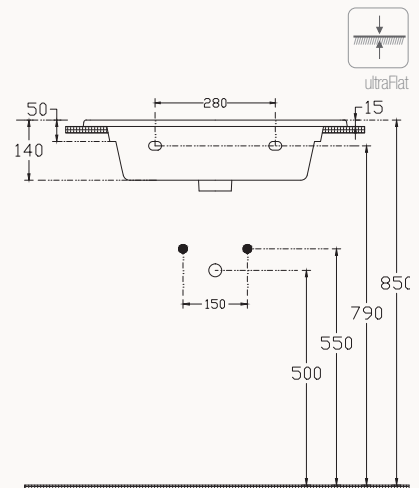

61
10SL50061SV
615x465 mm
flat basin

with taphole
with overflow
fixation set is not included
suitable with furniture
suitable with wall assembly