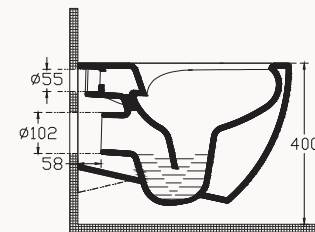

fixation set is included
smartFixPlus
cleaRimPlus
suitable concealed cistern
seat&cover must be ordered

40KF0200I-S seat&cover(soft close, insert-remove)