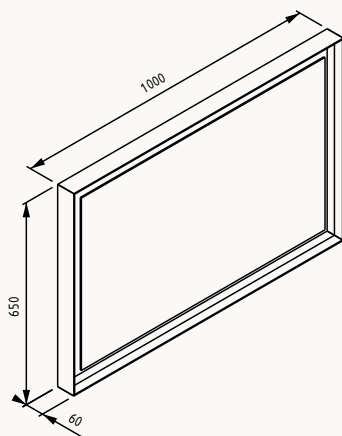

100

1000x60x650 mm
mirror with LED