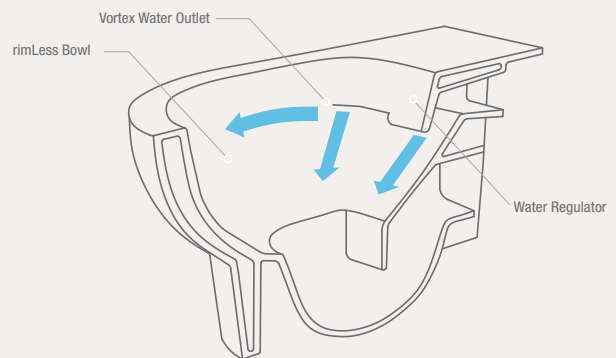

rimLess

ISVEA
1962 ITALIA
rimLess

"Hygienic cleaning is very easy now!"

Isvea provides ease in cleaning and a hygienic environment with the rimLess feature.

By removing the rim on the inner surface of the standard WC bowl, rimLess technology has been improved specially for easy cleaning and perfect hygiene.

rimLess WC does not host bacteria, provides easy cleaning with less water and less cleaning material consumption.

- Hygienic
- Easy cleaning
- Environment Friendly