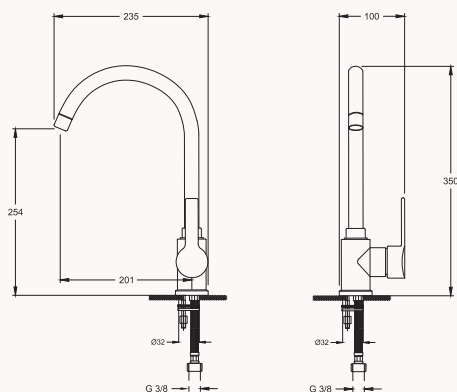

3 bar 9 lt/min.
35mm ceramic cartridge
swivel spout

30VS3201I chrome