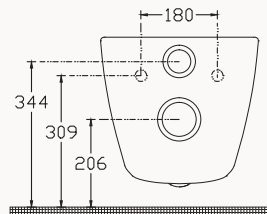

fixation set is included
smartFixPlus
cleaRimPlus
suitable concealed cistern
seat&cover must be ordered

40KF0200I-S seat&cover(soft close, insert-remove)