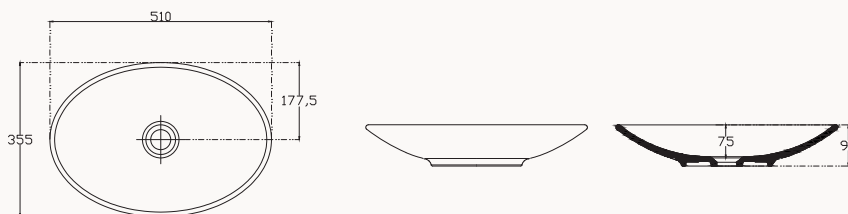

w/out taphole
w/out overflow
suitable with furniture
sharp&slim

60

10SY51060SV

600x420 mm
vessel basin

with taphole
w/out overflow
suitable with furniture
sharp&slim

51

10SY65051SV

510x355 mm
clear vessel basin