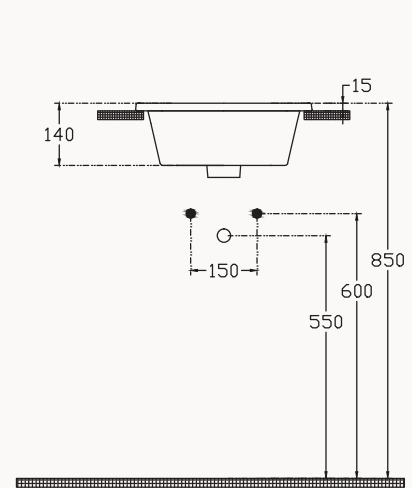

60

10SL50060SV

600x360 mm

flat basin

with taphole
with overflow
fixation set is not included
suitable with furniture

UltraFlat

40

10SL50040SV

400x360 mm

flat basin

with taphole
with overflow
fixation set is not included
suitable with furniture

UltraFlat