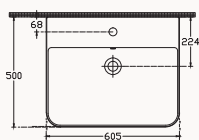

48

10SQ50048SV

478x417 mm
basin

with taphole
with overflow
fixation set is not included
suitable with furniture
suitable with wall assembly
sharp&slim

61

10SQ51061SV

605x500 mm
basin

with taphole
with overflow
fixation set is not included
suitable with furniture
suitable with wall assembly
sharp&slim