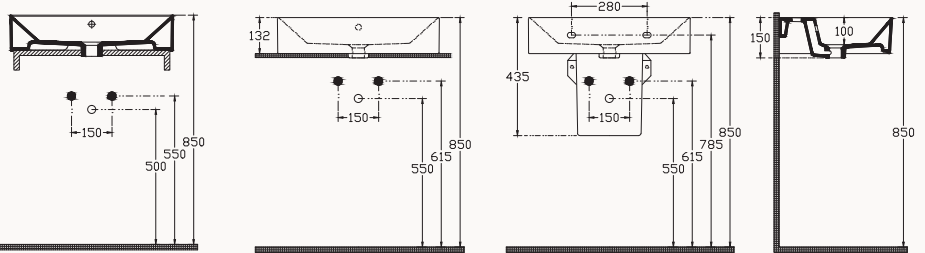

60

10SF50060SV

600x420 mm
frame basin

with taphole
with overflow
fixation set is not included
suitable with furniture
suitable with wall assembly
sharp&slim