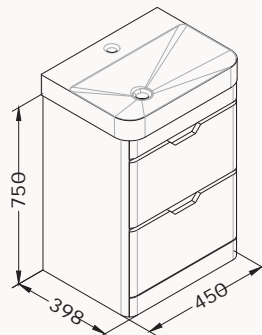

48

450x750x398 mm
basin unit

body lacquered
door lacquered
drawers (soft close)

basin included

! compatible basin
Sott'Aqua 10SQ50048SV

- 21USS001048I white
- 21USS104048I light grey
- 21USS107048I anthracite
- 21USS114048I black
- 21USS105048I red