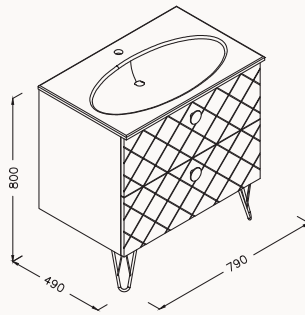

80

790x490x800 mm
basin unit

body lacquered
door lacquered
soft close

basin is included

! compatible basin
Sistema* 10SX50080SV

21RA5080080I anthracite

45

450x400x300 mm
make-up unit

body lacquered
door lacquered
soft close

21RA9083050I taupe