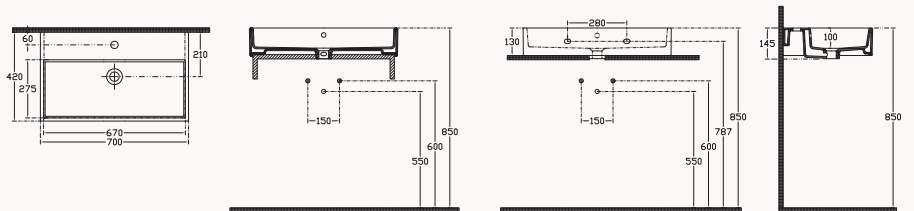

70

10PL50070SV

700x420 mm
sharp basin

with taphole and overflow
suitable with furniture and wall
assembly
fixation set is not included