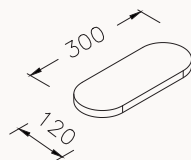

30

300x120x18 mm
shelf

shelf

21PN9001030I white lacquered shelf

21PN9004030I black lacquered shelf