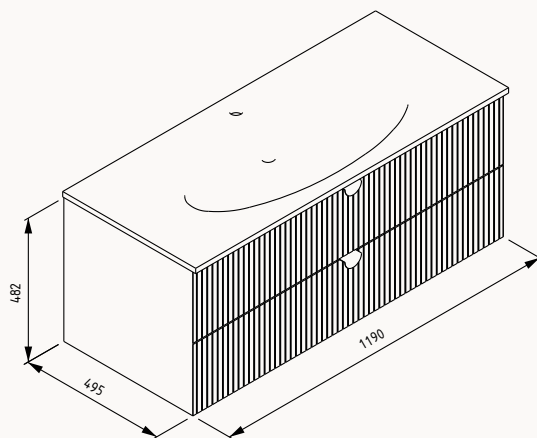

120

1200x510x500 mm
basin unit

lacquered body
lacquered drawers
drawers (soft close)

basin is included

! compatible basins
Sistema X 10SX50121SV

- **21IFS748122I** ruby red (white basin)
- **21IFS749122I** ocean (white basin)
- **21IFS750122I** dark salmon (white basin)
- **21IFS713122I** pastel green (white basin)
- **21IFS772122I** night blue (white basin)
- **21IFS712122I** cream (white basin)