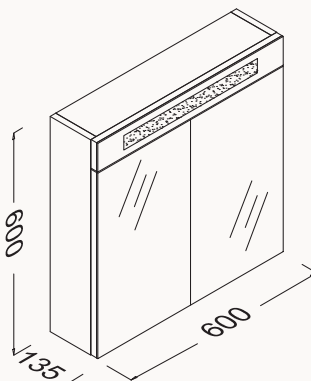

sandblasted
With LED

FAUCETS

414	ESSE
418	VELIS
422	VISTA
426	PRONTO
430	TANDE
434	SHOWER SYSTEMS

ESSE

designed by Ettore Giordano

Drawing attention with its characteristic design, Esse allows the perfect aesthetic in the bathrooms.