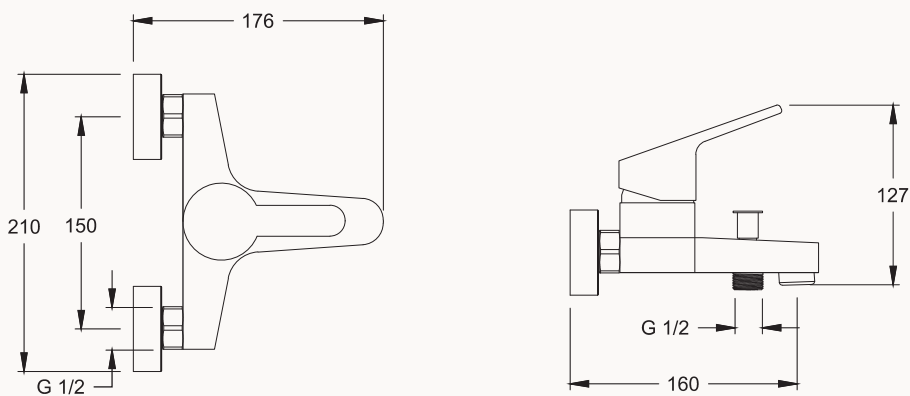

adjustable diverter
3 bar 9 lt/min.

30TN0201I chrome

kitchen mixer