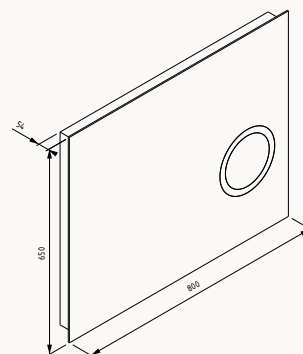

magnifying mirror
With LED