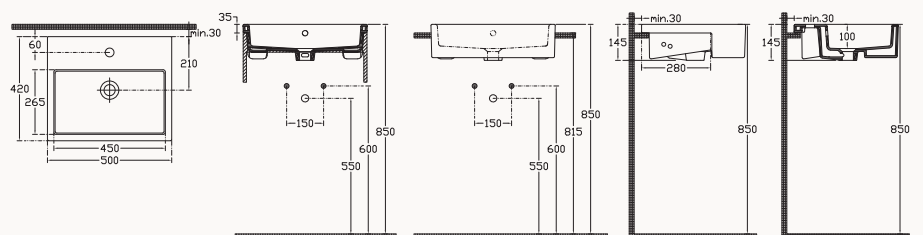

50
10PL52050SV
500x420 mm
sharp countertop
basin

with taphole and overflow
suitable with furniture and wall assembly
fixation set is not included