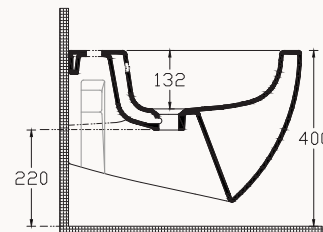

40KF0200I-S seat&cover(soft close, insert-remove)

10NF41001SV

wall hung bidet

smartFixPlus

10NF10001SV

btw wc

fixation set is included
cleaRimPlus
seat&cover must be ordered

40KF0200I-S seat&cover(soft close, insert-remove)