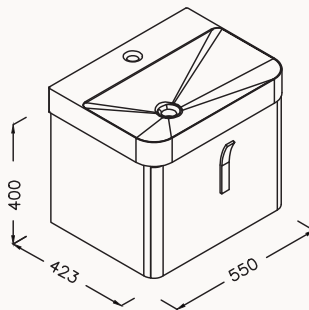

! compatible basin
Sott'aqua 10SQ50057SV

- **21SPS013057I** pastel green
- **27SPS084057I** dark grey