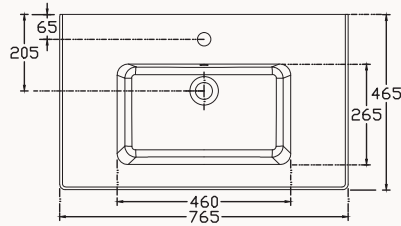

76
10SL50076SV
760x465 mm
flat basin

with taphole
with overflow
fixation set is not included
suitable with furniture
suitable with wall assembly