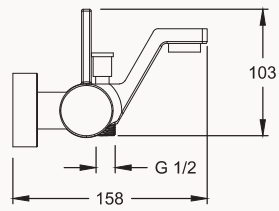

spout height: 120 mm
spout length: 135 mm
3 bar 9 lt/min.
25mm joystick cartridge

30ES2401I chrome

bath mixer
»