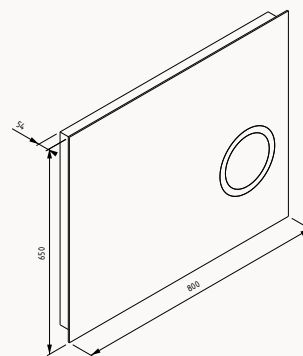

magnifying mirror
With LED