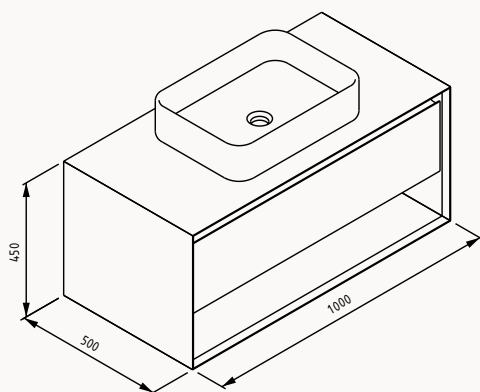

100

100x500x450 mm
basin unit