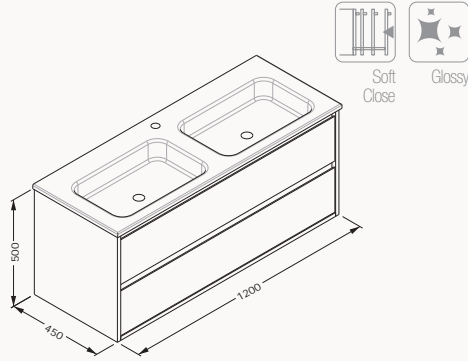

120

1200x500x458 mm
basin unit

»

! compatible basin
Sistema™ 10SL50121SV

body lacquered
drawer lacquered
drawer (soft close)

basin is included

21MGS019120I anthracite

21MGS070120I light gray

21MGS001120I white

21MGS708121I sand beige

120

1200x400x458 mm
basin unit

»

! compatible basin
Sistema™ 10SL50121SV

body lacquered
drawer lacquered
drawer (soft close)

basin is included