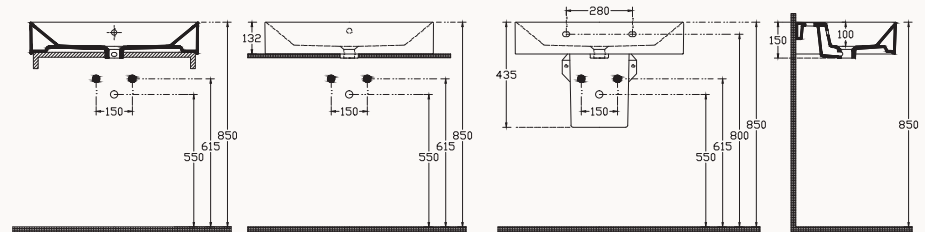

90

10SF50090SV

900x420 mm
frame basin

with taphole
with overflow
fixation set is not included
suitable with furniture
suitable with wall assembly
sharp&slim

70

10SF50070SV

700x420 mm
frame basin

with taphole
with overflow
fixation set is not included
suitable with furniture
suitable with wall assembly
sharp&slim