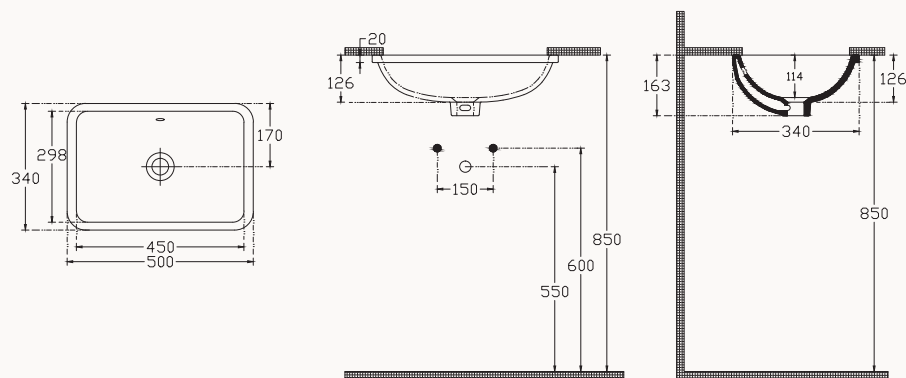

50

10PL77045SV

500x340 mm
undercounter basin

w/out taphole
with overflow
fixation set is not included
suitable with furniture