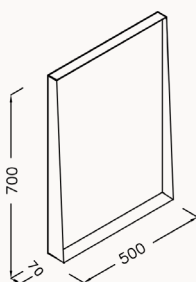

50

500x50x700 mm
metal profile mirror

square

29FE4004060I black

50

500x50 mm
mirror, lacquered body

round

29FE1004061I black