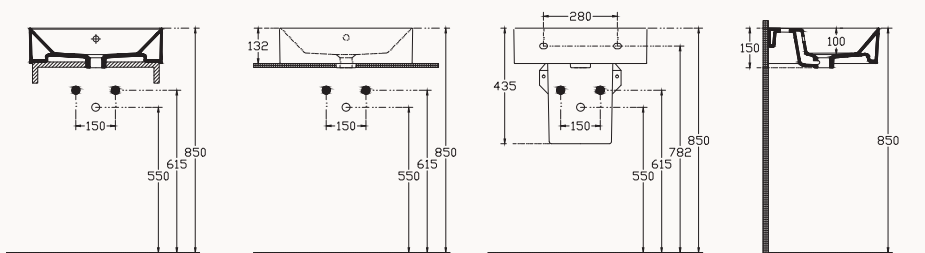

60

10SF50060SV

600x420 mm
frame basin

with taphole
with overflow
fixation set is not included
suitable with furniture
suitable with wall assembly
sharp&slim

50

10SF50051SV

500x420 mm
frame basin

with taphole
with overflow
fixation set is not included
suitable with furniture
suitable with wall assembly
sharp&slim