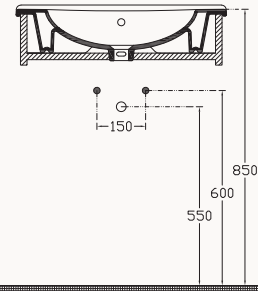

with taphole
with overflow
fixation set is not included
suitable with furniture
suitable with wall assembly

UltraFlat

65

10SM50065SV

650x465 mm
flat basin

with taphole
with overflow
fixation set is not included
suitable with furniture
suitable with wall assembly