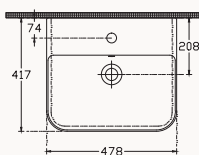

48

10SQ50048SV

478x417 mm
basin