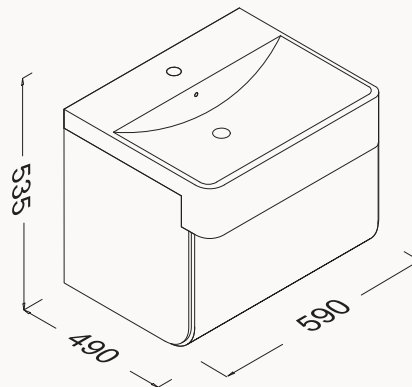

! compatible basin
Sott'Aqua 10SQ51058SV

23SQS117057I right wood veneered grey oak

23SQS103057I right wood veneered teak

23SQS217057I left wood veneered grey oak

23SQS203057I left wood veneered teak