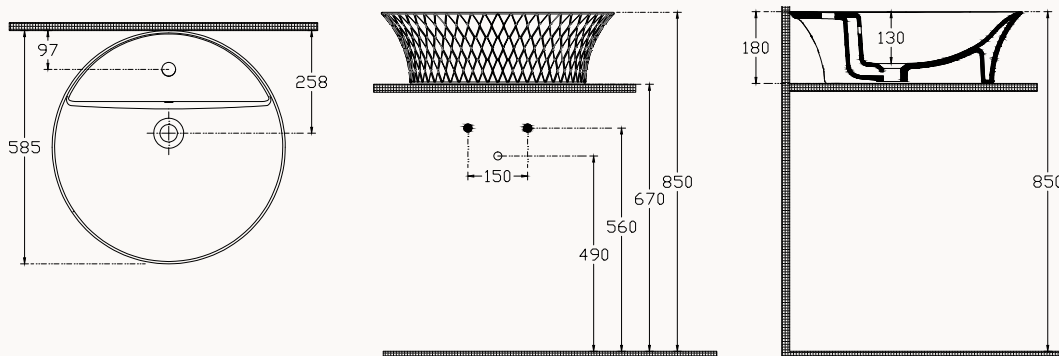

Ø59

Ø 585 mm
S&S vessel basin

with taphole
with overflow
sharp&slim

10CP65059SV
10CP65059SV

6d-platinum
6a-gold