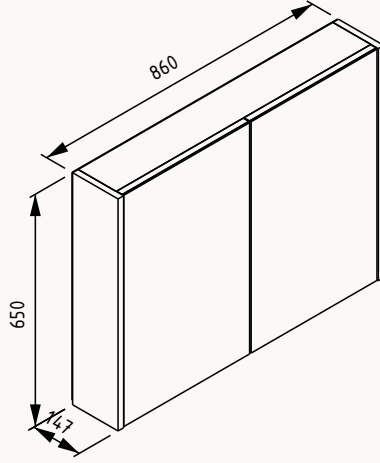

100

960x147x650 mm
mirror unit

body duralam
door duralam
door (soft close)

Soft
Close

- 24TR2565100I latin marble
- 24TR2576100I retro bronze
- 24TR2598100I retro silver
- 24TR2062101I amalfi