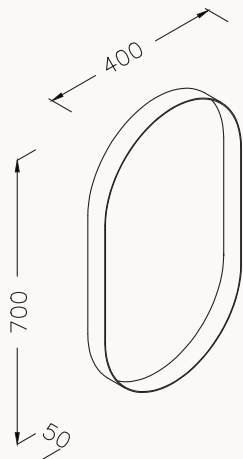

40

400x50x700 mm
ayna

29PN4007040I brushed brass plated