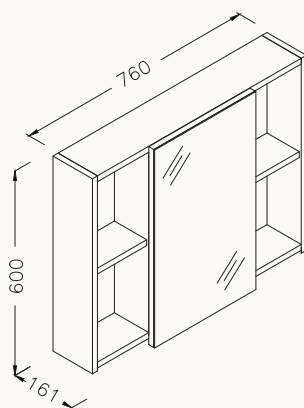

80

24NV1090080I

760x161x600 mm
mirror unit

body-door duralam
doors soft close