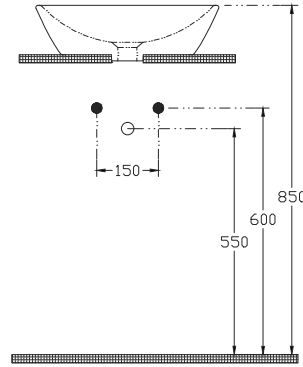

Ø45
 10SY66045SV
 Sistema[®] Soft
 vessel basin

patrizia

camelia

aurora

w/out taphole
 w/out overflow

ISVEARTE decorPlus applications can be applied only as shown.

Cappitone
monoblock basin (gold-white)

CAPPITONE