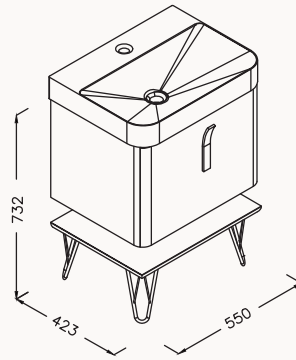

60

550x423x732 mm
basin unit

body lacquered-membrane
drawer lacquered-membrane
soft close
bench massive

basin is included

! compatible basin
Sott'aqua 10SQ50057SV

- **21SPS013057I** basin unit pastel green
- **27SPS084057I** basin unit dark grey
- **27SP1300055I** bench massive oak

60

550x423x400 mm
basin unit

body membrane
drawer lacquered-membrane
soft close

basin is included