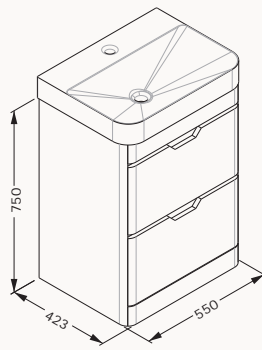

57

550x750x423 mm
basin unit

body lacquered
door lacquered
drawers (soft close)

basin included

! compatible basin
Sott'Aqua 10SQ50057SV

- 21USS001057I white
- 21USS040057I light grey
- 21USS070057I anthracite
- 21USS040457I black
- 21USS005057I red