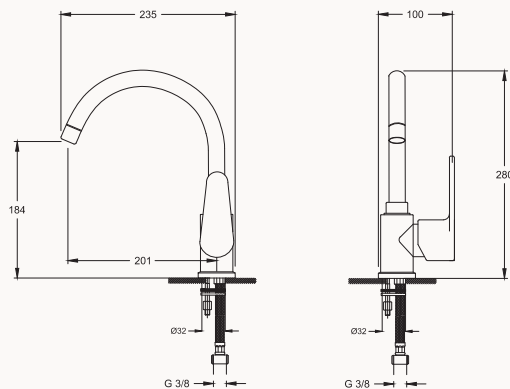

3 bar 9 lt/min.

30TN3201I chrome