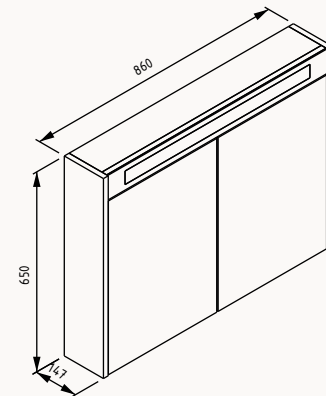

90

860x147x650 mm
mirror unit (LED)

body duralam
door duralam
door (soft close)

- 24BL2465090I latin marble
- 24BL2476090I retro bronze
- 24BL2498090I retro silver