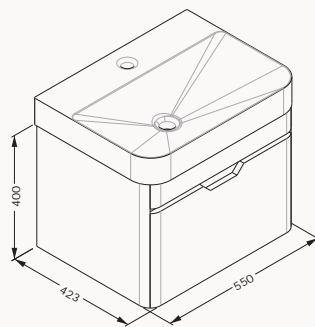

57

550x400x423 mm
basin unit

body lacquered
door lacquered
drawer soft close

basin included

! compatible basin
Sott'Aqua 10SQ50057SV

21SQS001057I white
21SQS004058I light grey
21SQS004057I anthracite
21USS114057I black
21USS115057I red