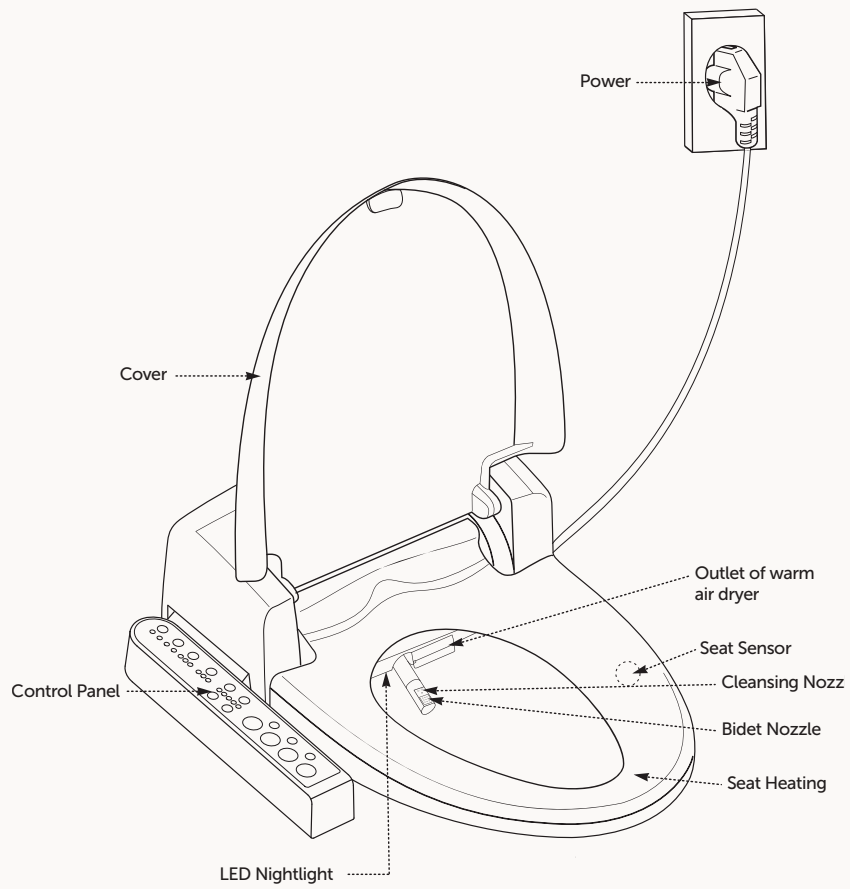

46Z601001
smartPlus
seat&cover

- zero-touch cleaning
- adjustable bidet nozzle
- adjustable water temperature
- seat heating