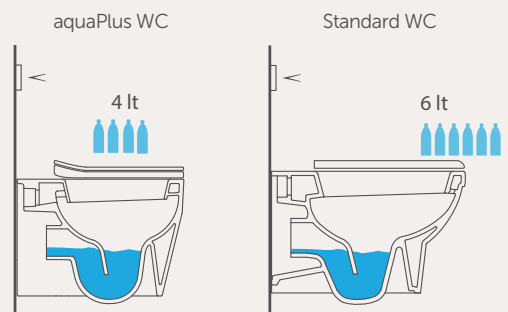

1962 ITALIA

aquaPlus

“Effective cleaning with water-saving WCs!”

Isvea, by its less water consuming WCs with the TSE approved water savings system aquaPlus feature, looks out for both the environment and the user’s budget.

AquaPlus WCs function fully and ensure effective cleaning by 4 liters of water instead of 6 liters, by the special inner bowl design.

smartPlus

ISVEA

1962 ITALIA

smartPlus

“Brings comfort to personal hygiene...”