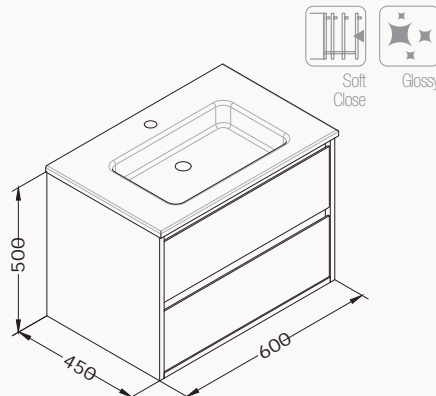

60

600x500x458 mm
basin unit

! compatible basin
Sistema⁷ 10SL50061SV

body lacquered
drawer lacquered
drawer (soft close)

basin is included

21MGS019060I

21MGS070060I light gray

21MGS001060I white