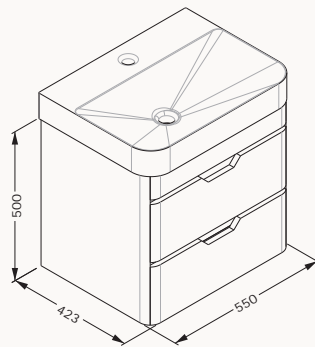

57

550x500x423 mm
basin unit

body lacquered
door lacquered
drawers (soft close)

basin included

! compatible basin
Sott'Aqua 10SQ50057SV

21SQS101057I white
21SQS104058I light grey
21SQS104057I anthracite
21USS014157I black
21USS015157I red