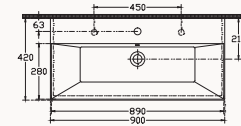

90

10SF50090SV

900x420 mm
frame basin

with taphole
with overflow
fixation set is not included
suitable with furniture
suitable with wall assembly
sharp&slim

70

10SF50070SV

700x420 mm
frame basin

with taphole
with overflow
fixation set is not included
suitable with furniture
suitable with wall assembly
sharp&slim