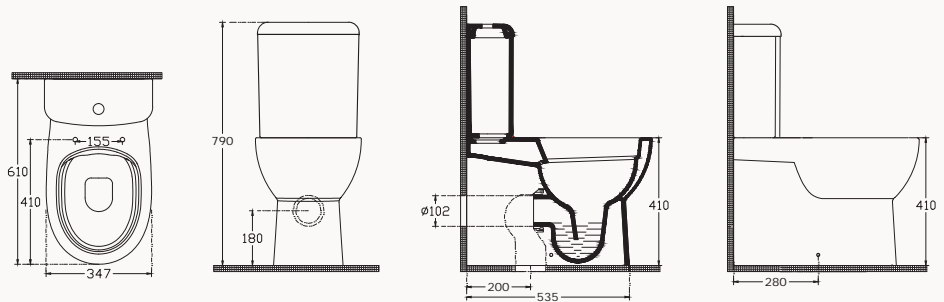

10AB42001SV

back to wall bidet

50cm compacto

10AB04003SV

rimless Back to Wall
btw cc wc&cistern

61cm compacto
s-trap outlet bend is included
fixation set is included
seat&cover must be ordered

40R30700I R30 seat&cover (soft close)
40R30100I R30 seat&cover (normal)