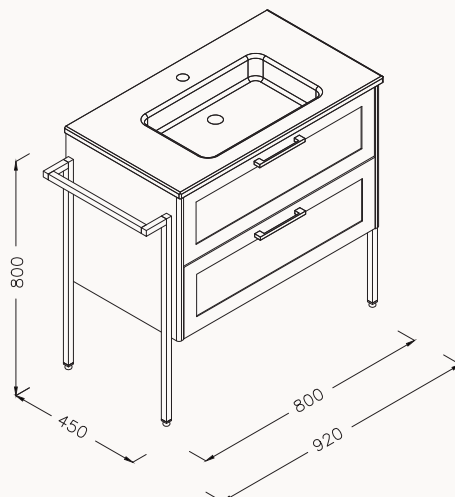

! compatible basin
Sistema 10SL51081SV-2C
anthracite

Soft
Close

oak & white