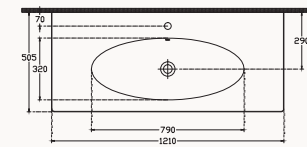

121
10SX50121SV
1210x505
clear flat basin