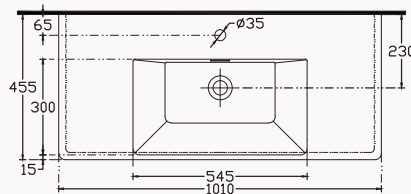

100

10SV50100SV

1010x455 mm
single bowl basin

with taphole
with overflow
fixation set is not included
suitable with furniture
suitable with wall assembly