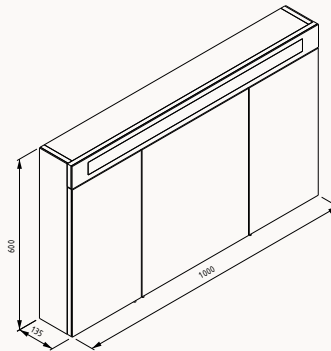

100

22OR2600100I

1000x133x600 mm
top cabinet with mirror doors
(M9)