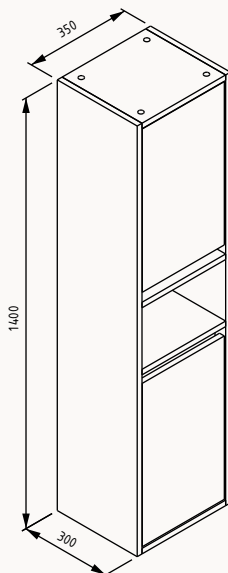

90

860x147x650 mm
mirror unit (LED)

body duralam
door duralam
door (soft close)

- 24BL2465090I latin marble
- 24BL2476090I retro bronze
- 24BL2498090I retro silver

35

350x300x1400 mm
tall unit

body duralam
door duralam
door (soft close)