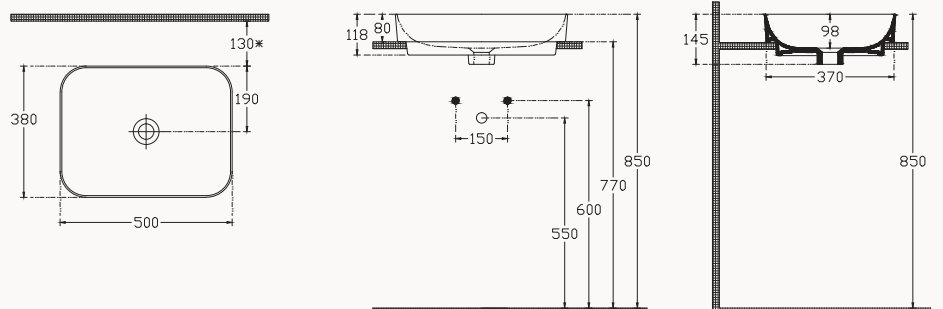

50

10SQ51050SV

500x380 mm
vessel basin

w/out taphole
w/out overflow
suitable with furniture
sharp&slim