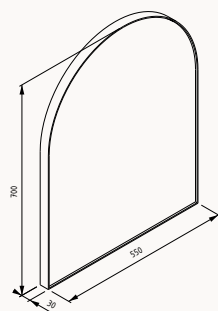

21IF6172030I night blue (right)

21IF6248030I ruby red (left)

21IF6249030I ocean (left)

21IF6272030I night blue (left)

55

550x30x700 mm
mirror

29IA4007055I brushed brass plated

Artisan Edition