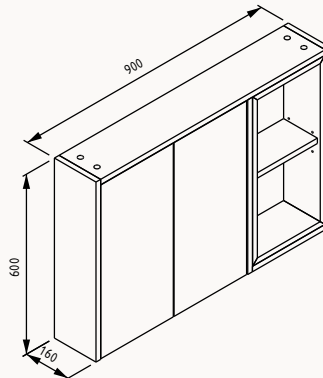

90

860x147x650 mm
mirror unit

body duralam
door duralam
door (soft close)

24CV2590090I sapphire oak

24CV2592090I anthracite - sapphire oak

Soft
Close