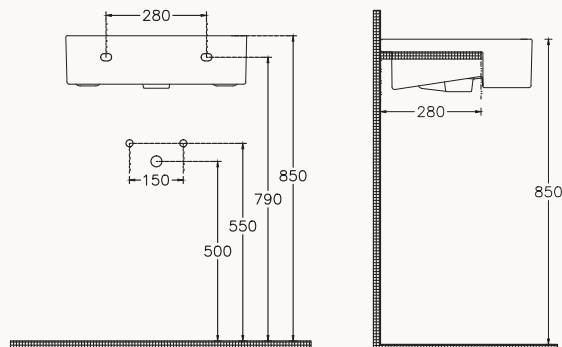

50

10NF52050

500x420 mm
semi recessed basin