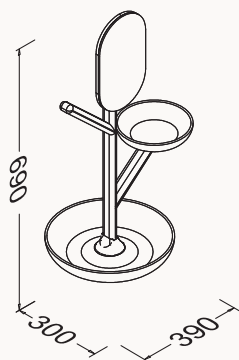

30

390x300x690 mm
countertop unit

ceramic bottom part
body natural massive oak

21CV2065000I white-oak