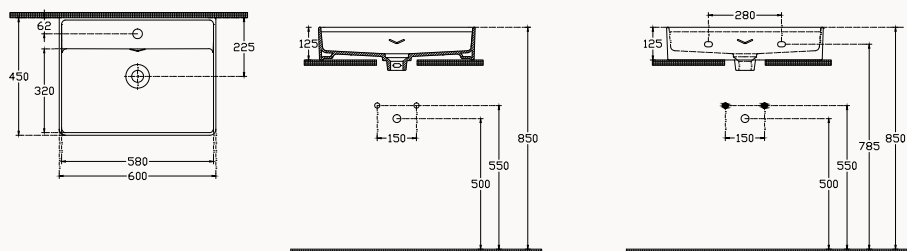

10VA50100
1000x450 mm
basin

With tap hole
V flow
Sharp&Slim
suitable with furniture

80

10VA50080
800x450 mm
basin

With tap hole
V flow
Sharp&Slim
suitable with furniture

60

10VA50060
600x450 mm
basin

With tap hole
V flow
Sharp&Slim
suitable with furniture