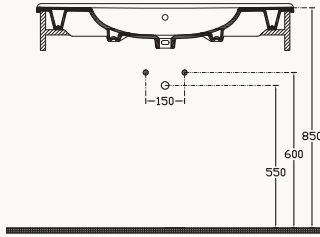

100

10SM50100SV

1000x465 mm
flat basin

with taphole
with overflow
fixation set is not included
suitable with furniture
suitable with wall assembly

UltraFlat

82

10SM50082SV

820x465 mm
flat basin