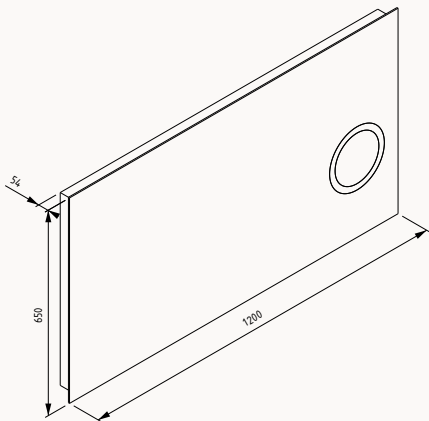

120

29OR4000120I

1200x50x650 mm
mirror (M8)

magnifying mirror
With LED

70

29OR4000070I

700x50x650 mm
mirror (M8)