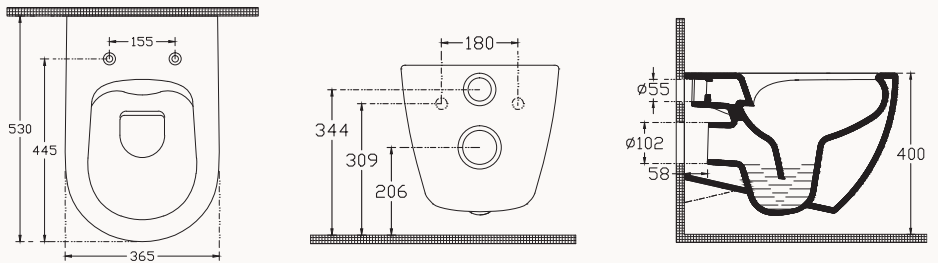

40KF0200I-S seat&cover(soft close, insert-remove)

10NFS1026I

wall hung wc
cold water inlet, integrated bidet nozzle with sensor