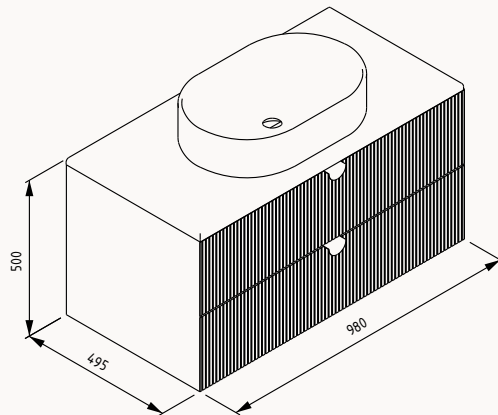

100

1000x500x500 mm
basin unit

lacquered body
lacquered drawers
drawers (soft close)

basin is included

! compatible basins
Infinity 10NF65055
opaque colors

- **21IFS748100I** ruby red (maroon red basin)
- **21IFS749100I** ocean (petrol green basin)
- **21IFS750100I** dark salmon (salmon basin)
- **21IFS713100I** pastel green (mint basin)
- **21IFS772100I** night blue (isvea blue basin)
- **21IFS712100I** cream (ivory basin)

- **21IFS748101I** ruby red (white basin)
- **21IFS749101I** ocean (white basin)
- **21IFS750101I** dark salmon (white basin)
- **21IFS713101I** pastel green (white basin)
- **21IFS772101I** night blue (white basin)
- **21IFS712101I** cream (white basin)