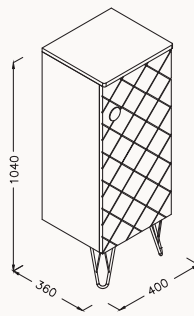

40

400x1040x360 mm
tall unit

body lacquered
door lacquered
soft close

21RA32023040I right ivory

21RA31023040I left ivory