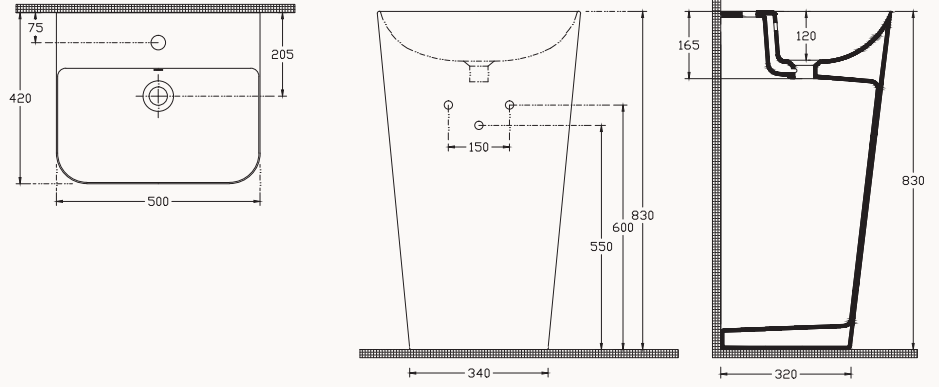

sharp&slim

50

10SQ37001SV

500x420x830 mm
monoblock basin

with taphole
with overflow
sharp&slim
backside is not glazed

sharp&slim