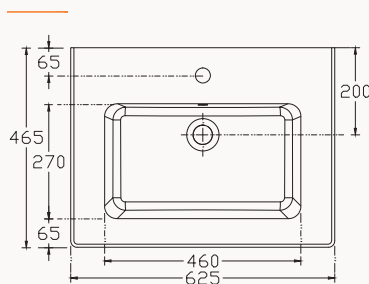

61
10SL50061SV
615x465 mm
flat basin

with taphole
with overflow
fixation set is not included
suitable with furniture
suitable with wall assembly