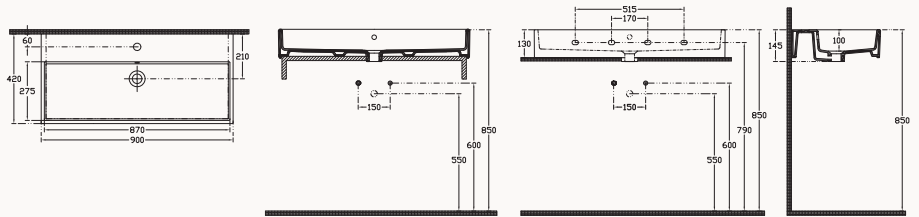

smartFix

Urinal

10PL92002SV

90

10PL50090SV

900x420 mm
sharp basin

with taphole and overflow or
with 2 tapholes and overflow
suitable with furniture and wall
assembly
fixation set is not included

70