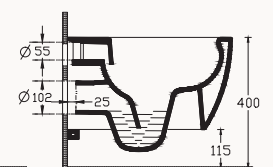

10AR02010SV + 46Z61100I

perfect wc

seat&cover must be ordered

46Z61100I seat&cover (smartPlus)