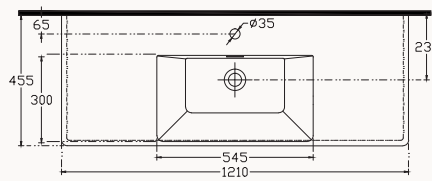

120**10SV53120SV**

1210x455 mm
double bowl basin

with taphole
with overflow
fixation set is not included
suitable with furniture
suitable with wall assembly

120**10SV50120SV**

1210x455 mm
single bowl basin