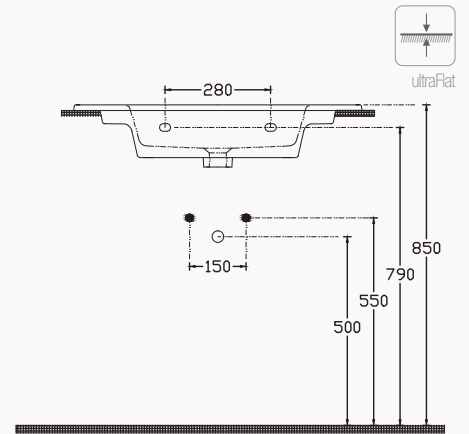

76
10SL50076SV
760x465 mm
flat basin

with taphole
with overflow
fixation set is not included
suitable with furniture
suitable with wall assembly