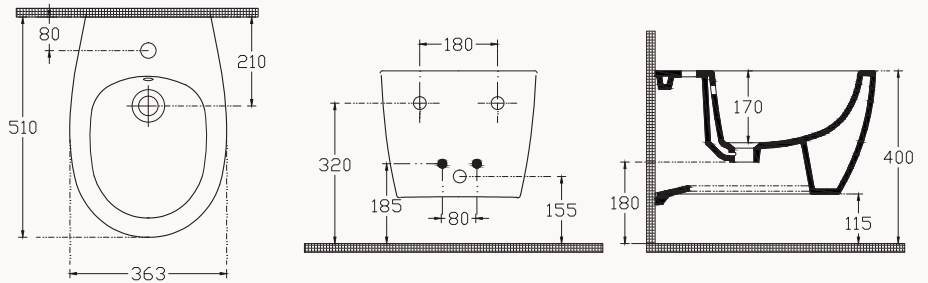

rimLess
smartFixPlus
fixation set is included
seat&cover must be ordered

40D402001 D40 seat&cover (soft close, slim)

10AR41010SV

Sentimenti Neo
wall hung bidet

smartFixPlus

10SM10004SV

Sentimenti Neo rimLess
btw wc