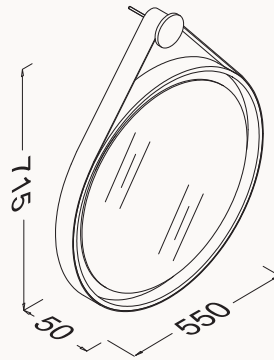

21SQ3201030I left high gloss lacquered white

Ø55

715x550x50 mm
Marino mirror

natural wood veneered
high gloss lacquered
with leather belt
with led
antiFog mirror
smart touch switch

! teak frame with brown leather belt,
lacquered white with white leather belt.
lacquered black with black leather belt.