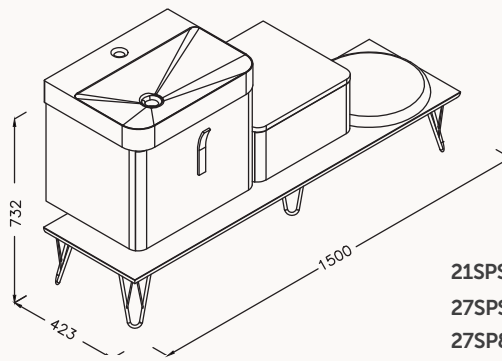

150

1500x423x732 mm
basin unit

body lacquered-membrane
drawers lacquered-membrane
soft close
bench massive

basin is included

! compatible basin
Sott'aqua 10SQ50057

21SPS013100I basin unit pastel green

27SPS084100I basin unit dark grey-light grey

27SP8003150I bench massive oak

100

1000x423x732 mm
basin unit

body lacquered-membrane
drawers lacquered-membrane
soft close
bench massive

basin is included