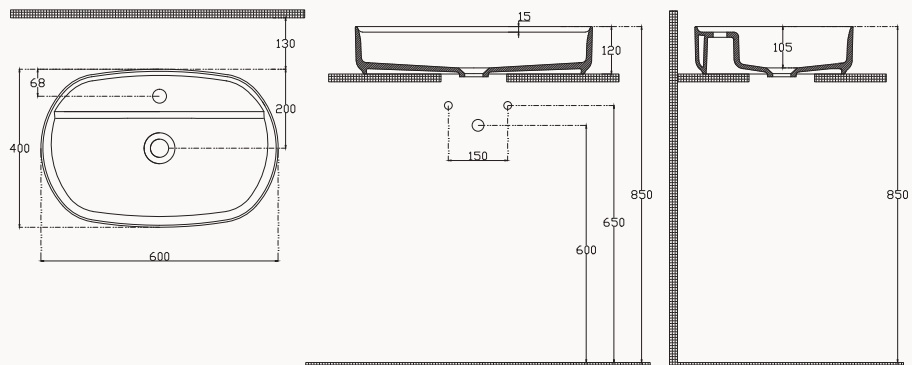

55

10NF65055

550x360 mm
vessel basin

W/out taphole
W/out overflow
Sharp&Slim
with taphole and overflow or
suitable with furniture
fixation set is not included

60

10NF65060

550x360 mm
vessel basin

With taphole
W/out overflow
Sharp&Slim
with taphole and overflow or
suitable with furniture
fixation set is not included