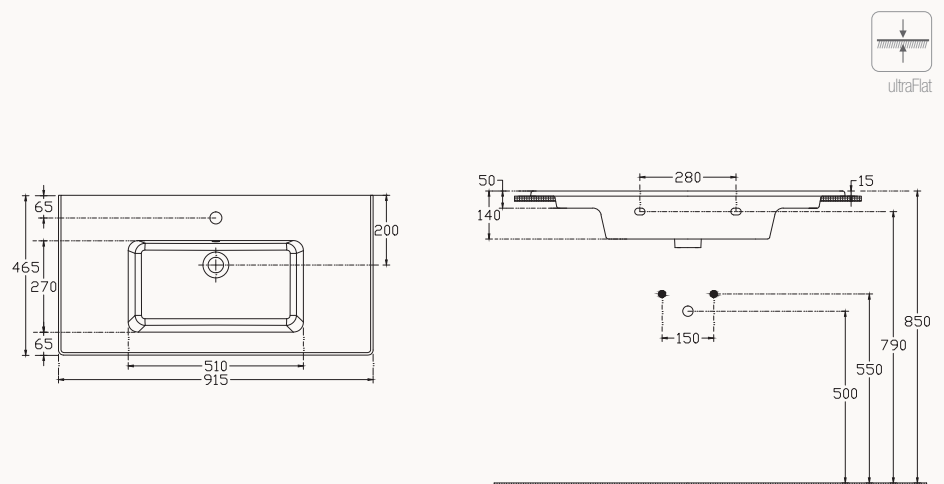

101

10SL50101SV

1015x465 mm
flat basin

with taphole
with overflow
fixation set is not included
suitable with furniture
suitable with wall assembly

91

10SL50091SV

915x465 mm
flat basin

with taphole
with overflow
fixation set is not included
suitable with furniture
suitable with wall assembly