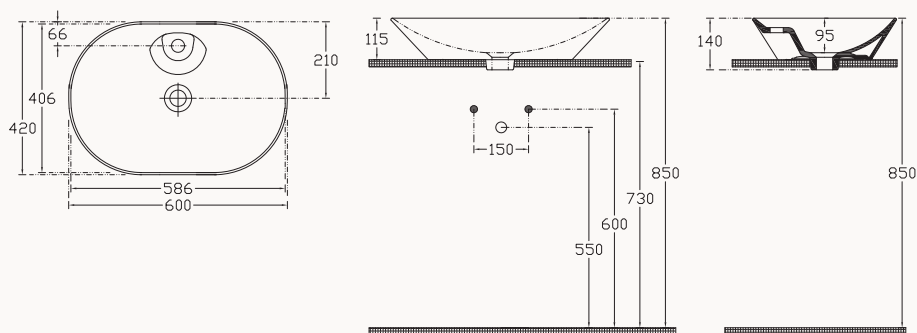

60

10SY51060SV

600x420 mm
vessel basin

with taphole
w/out overflow
suitable with furniture
sharp&slim