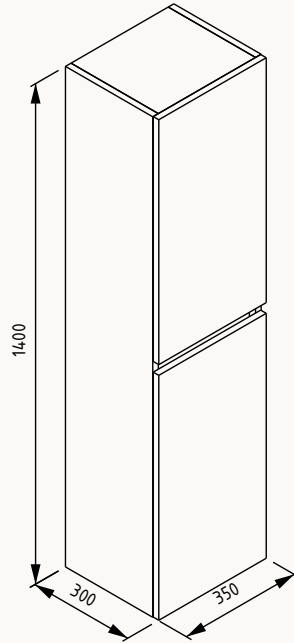

35

350x300x1400 mm
tall unit

body duralam
door duralam
door (soft close)

Soft
Close

- 24TR3065035I latin marble
- 24TR3076035I retro bronze
- 24TR3098035I retro silver
- 24TR3062035I amalfi