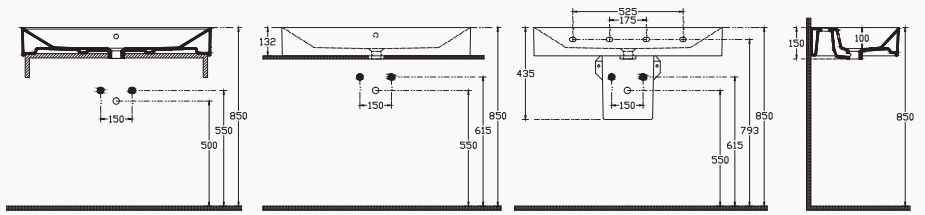

90

10SF50090SV

900x420 mm
frame basin

with taphole
with overflow
fixation set is not included
suitable with furniture
suitable with wall assembly
sharp&slim