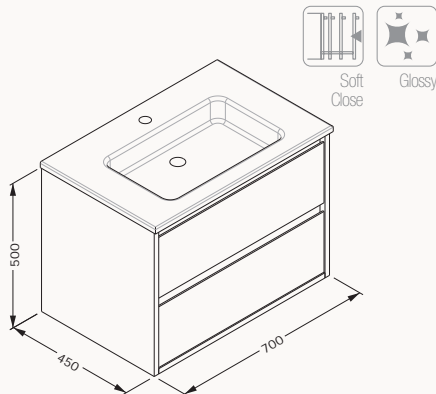

21MGS019070I

21MGS070070I light gray

21MGS001070I white

21MGS708070I sand beige

70

700x500x458 mm
basin unit

! compatible basin
Sistema⁷ 10SL50071SV

body lacquered
drawer lacquered
drawer (soft close)

basin is included