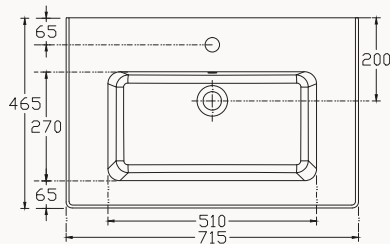

71
10SL50071SV
715x465 mm
flat basin

with taphole
with overflow
fixation set is not included
suitable with furniture
suitable with wall assembly