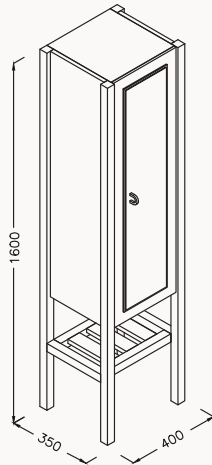

40

400x1600x360 mm
tall unit

body matt lacquered
drawer matt lacquered
soft close

21TR3285040I right grey

21TR3185040I left grey