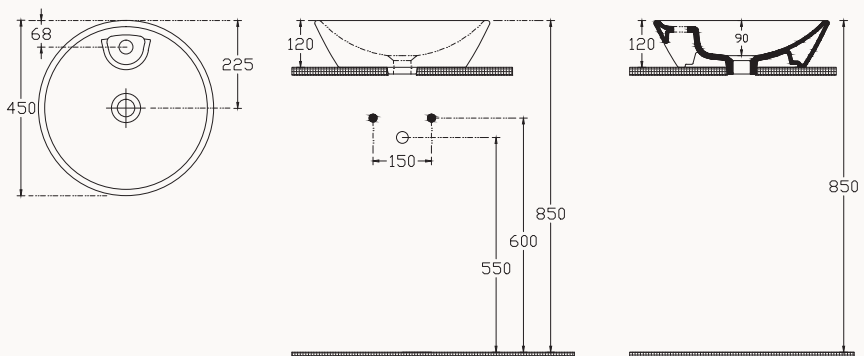

Ø45

10SY65045SV

vessel basin

with taphole
w/out overflow
suitable with furniture