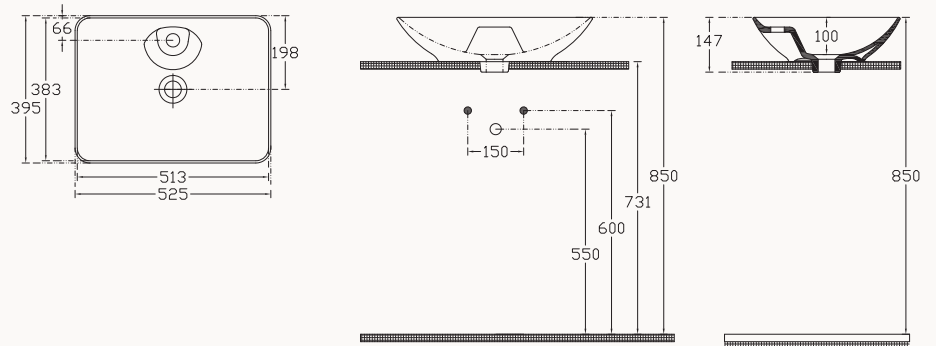

with taphole
w/out overflow
suitable with furniture
sharp&slim

52

10SY50052SV

525x395 mm
Clear vessel basin

with taphole
w/out overflow
suitable with furniture
sharp&slim

60

10SY50060SV

600x377 mm
Clear vessel basin