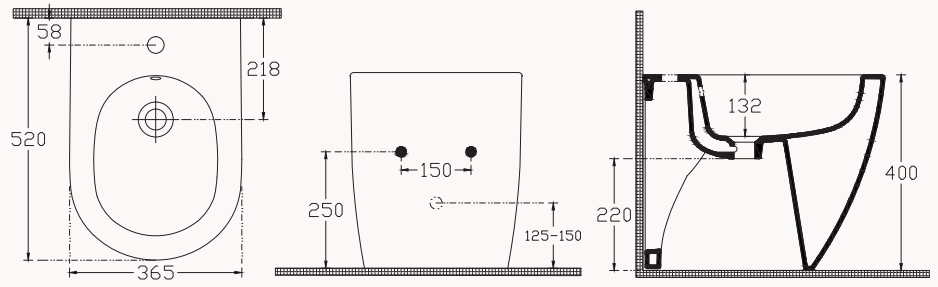

10NF42001SV

btw bidet

10NFS1001I

wall hung wc
cold water inlet, integrated bidet nozzle

10NFS1005I

wall hung wc cold&hot water inlet, integrated bidet nozzle