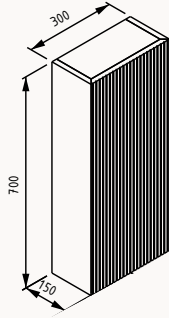

30

300x150x700 mm
top cabinet

lacquered body
lacquered door
door (soft close)

Soft
Close

- **21IF6148032I** ruby red (right)
- **21IF6149032I** ocean (right)
- **21IF6150032I** dark salmon (right)
- **21IF6113032I** pastel green (right)
- **21IF6172031I** night blue (right)
- **21IF6112032I** cream (right)
- **21IF6248032I** ruby red (left)
- **21IF6249032I** ocean (left)
- **21IF6250032I** dark salmon (left)
- **21IF6213032I** pastel green (left)
- **21IF6272032I** night blue (left)
- **21IF6212032I** cream (left)