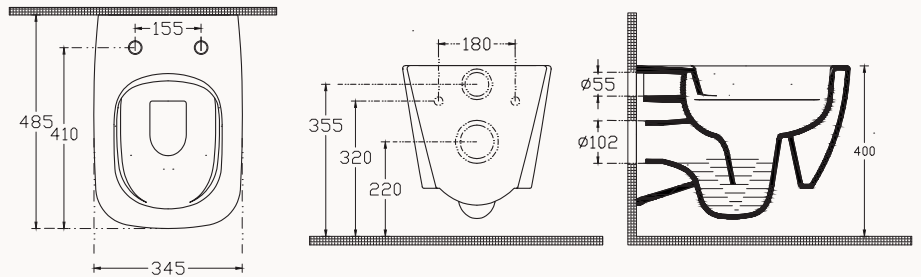

10SF02001SV

Sistema Z
wall hung wc

rimLess
smartFixPlus
fixation set is included
seat&cover must be ordered