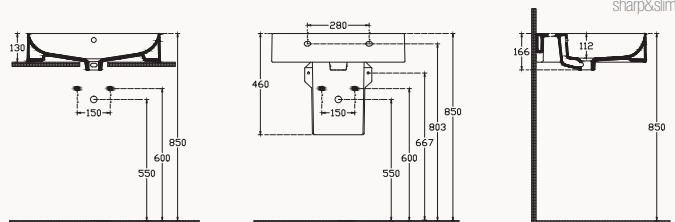

48

10SQ50048SV

478x417 mm
basin

with taphole
with overflow
fixation set is not included
suitable with furniture
suitable with wall assembly
sharp&slim

61

10SQ51061SV

605x500 mm
basin

with taphole
with overflow
fixation set is not included
suitable with furniture
suitable with wall assembly
sharp&slim