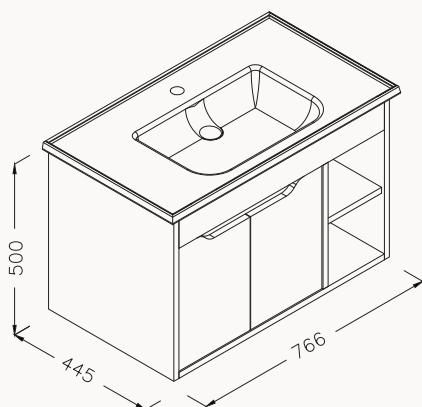

80

766x445x500 mm
basin unit

body-door duralam
doors soft close

basin is included