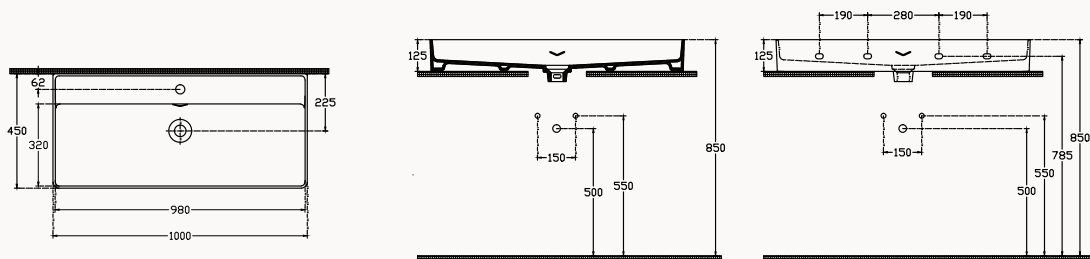

10VA50100
1000x450 mm
basin

With tap hole
V flow
Sharp&Slim
suitable with furniture

80

10VA50080
800x450 mm
basin

With tap hole
V flow
Sharp&Slim
suitable with furniture

60

10VA50060
600x450 mm
basin

With tap hole
V flow
Sharp&Slim
suitable with furniture