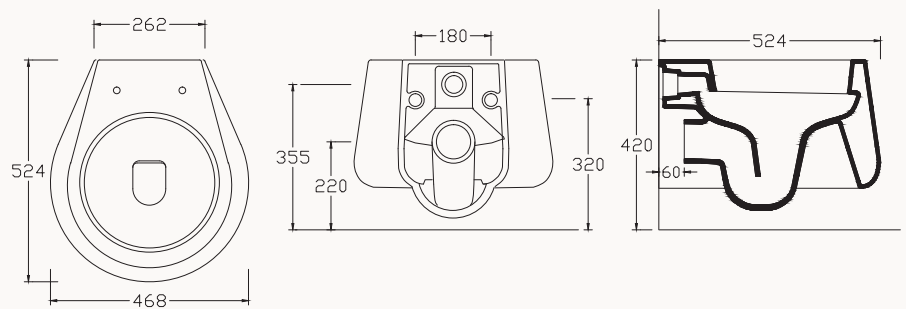

10AL02001SV

wall hung wc

fixation set is included
smartFixPlus
seat&cover must be ordered
suitable concealed cistern