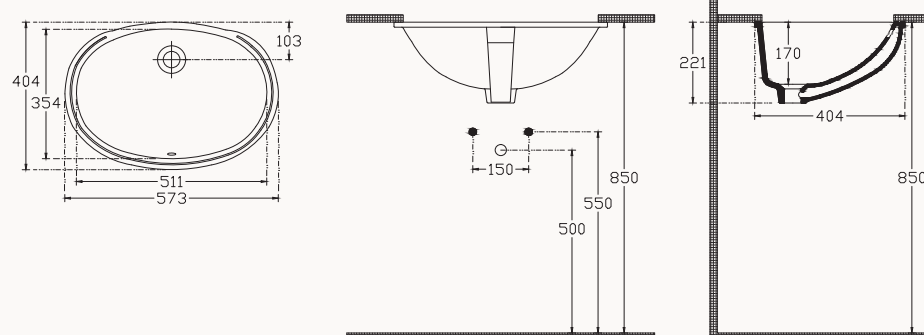

57

10AC77057SV

573x404 mm
undercounter basin

w/out taphole
with overflow
fixation set is not included
suitable with furniture