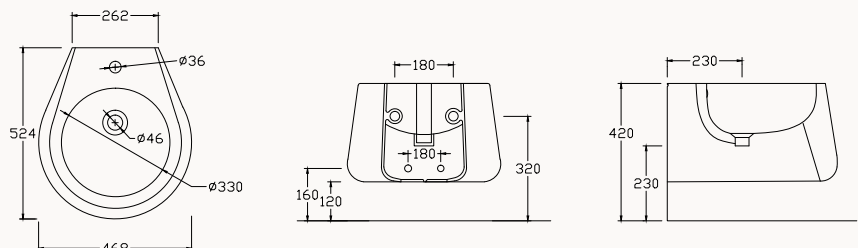

wall hung wc

fixation set is included
smartFixPlus
seat&cover must be ordered
suitable concealed cistern

42A002001 seat&cover (soft close)

**10AL41001SV**

wall hung bidet

smartFixPlus

74

22ALS003060I