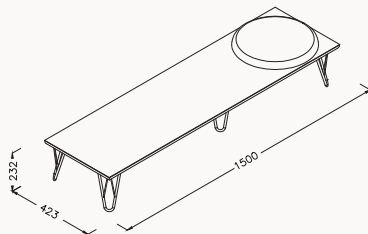

150

1500x460x222 mm
bench