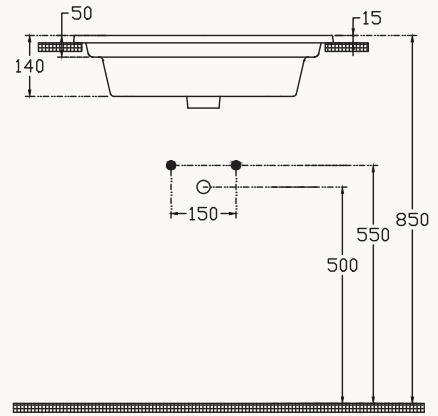

60

10SL50060SV

600x360 mm

flat basin

with taphole
with overflow
fixation set is not included
suitable with furniture

UltraFlat

40

10SL50040SV

400x360 mm

flat basin

with taphole
with overflow
fixation set is not included
suitable with furniture