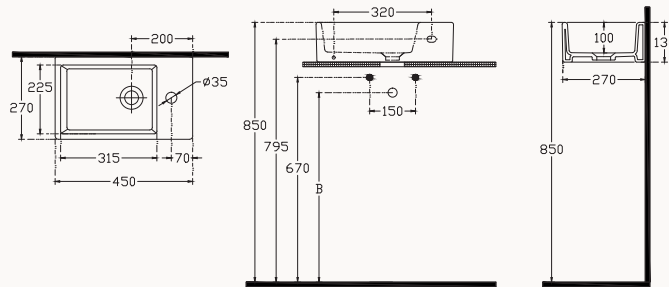

45

10PL51045SV

450x270 mm
sharp basin

with taphole and overflow

10PL02007SV

wall hung wc

10PLS1001I

Purita cleanWash wall hung wc

55cm confronto
hidden installation, fixation set is included
seat&cover must be ordered separately
smartFix