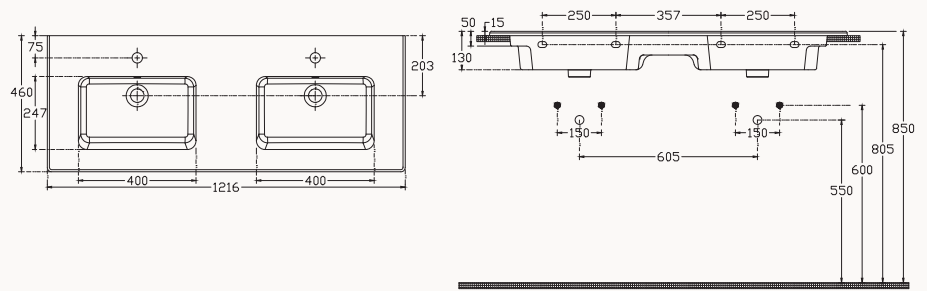

1216x460 mm
flat basin

with taphole
with overflow
fixation set is not included
suitable with furniture
suitable with wall assembly

121

10SL51121SV

1216x460 mm
flat basin

with taphole
with overflow
fixation set is not included
suitable with furniture
suitable with wall assembly