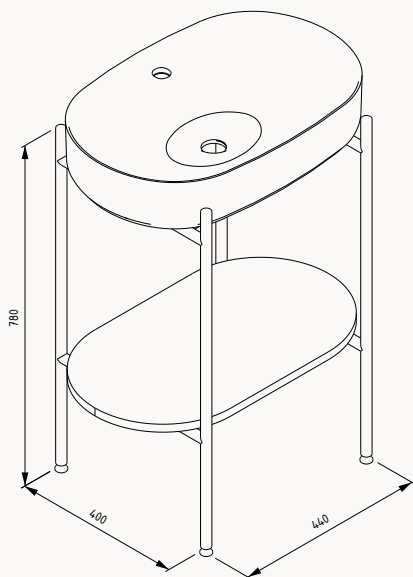

60

600x400x840 mm
basin unit

metal profile
brushed brass plated
basin is included

! compatible basins
Infinity 10NF65060
opaque colors

- **29PNS007060I** white basin
- **29PNS007061I** ivory basin
- **29PNS007062I** maroon red basin
- **29PNS007063I** isvea blue basin
- **29PNS007064I** petrol green basin