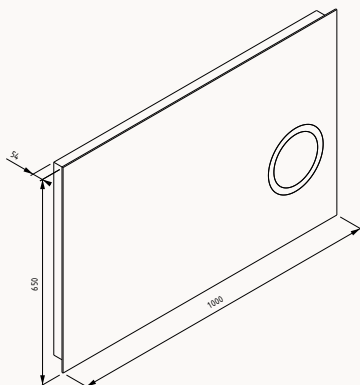

100

29OR4000100I

1000x50x650 mm
mirror (M8)

magnifying mirror
With LED

60

29OR4000060I

600x50x650 mm
mirror (M8)