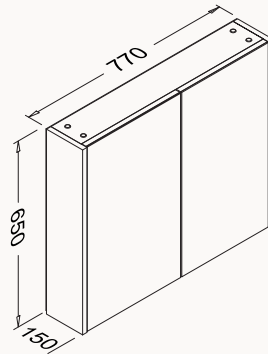

80

770x150x650 mm
mirror cabinet

body duralam
doors duralam
doors soft close

- 24TR2565080I latin marble
- 24TR2576080I retro bronze
- 24TR2598080I retro silver
- 24TR2062081I amalfi

Soft
Close