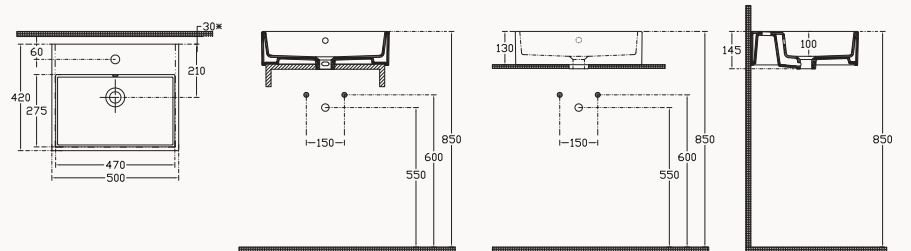

50
10PL51050SV
500x420 mm
sharp vessel basin

back side glazed
with taphole and overflow
suitable with furniture and wall assembly
fixation set is not included