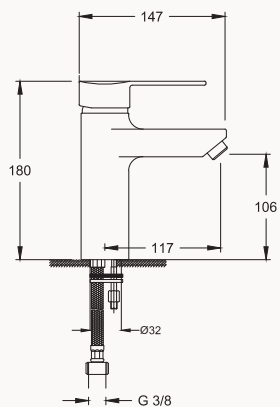

basin mixer

spout height: 106 mm
spout length: 117 mm
3 bar 9 lt/min.
35mm ceramic cartridge

30VS2401I chrome

basin mixer