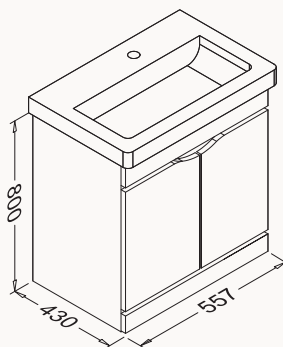

Soft close

Glossy

60

557x800x430 mm

basin unit, floor standing

body lacquered
doors lacquered
doors soft close

basin included

! compatible basin
Snow 10PS50060SV

21NGS519060E grey

21NGS501060E white

Soft close

Glossy

50

467x800x380 mm

basin unit, floor standing

body lacquered
doors lacquered
doors soft close

basin included