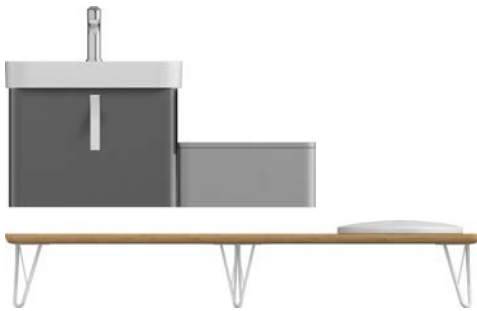

Bathroom Furniture

Disegno collection

Supra

NEW COLOR

150

27SPS084100I
27SP8003150I
1500x423x732 mm
basin unit
page 270

80

27SPS084080I
800x460x418 mm
basin unit
page 270

100

21SPS013100I
27SP1300055I
1000x423x732 mm
basin unit
page 270