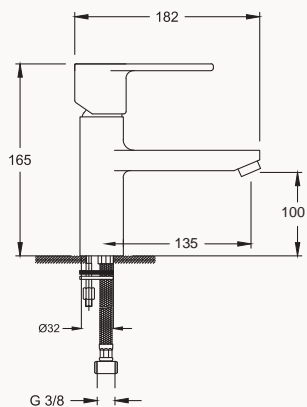

basin mixer

spout height: 100 mm
spout length: 135 mm
3 bar 9 lt/min.

30PN2401I chrome

basin mixer