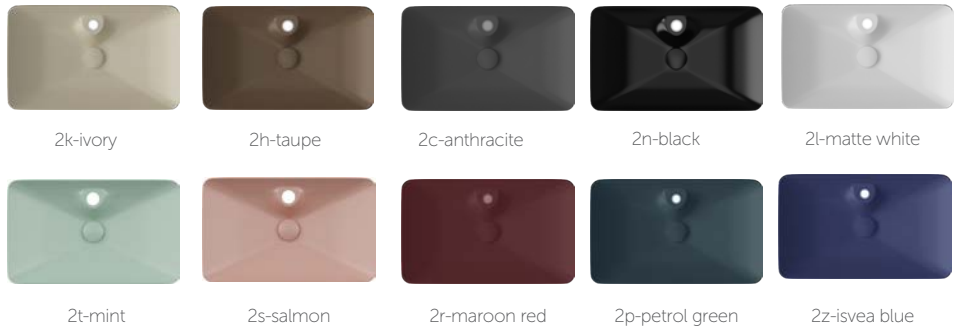

65

10SY50065SV

644x395 mm
Sistema® Clear
vessel basin

with taphole
w/out overflow
sharp&slim