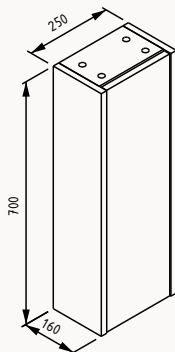

24IN3190035I oak (right)

24IN3290035I oak (left)

25

250x160x700 mm
top cabinet

body membrane
door membrane
door push open

Push to
Open

24IN6190035I oak (right)

24IN6290035I oak (left)