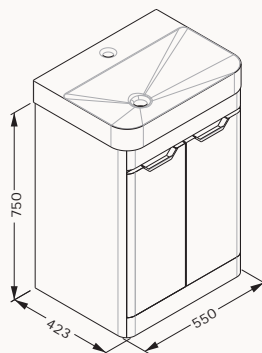

57

550x750x423 mm
basin unit

body lacquered
doors lacquered
doors soft close

basin included

! compatible basin
Sott'Aqua 10SQ50057SV

- 21USS011057I white
- 21USS140057I light grey
- 21USS070058I anthracite
- 21USS014457I black
- 21USS015057I red