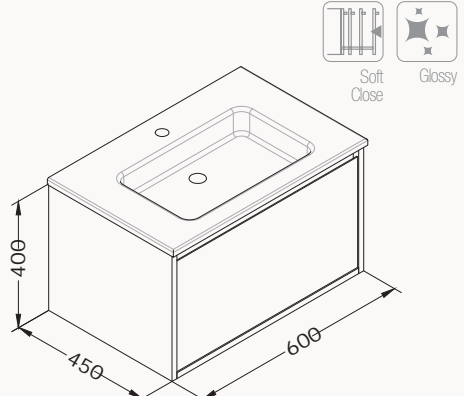

21MGS019061I

21MGS070061I light gray

21MGS001061I white

21MGS308060I sand beige

90

900x518x420 mm
basin unit

! compatible basin
Sistema² 10SF50090SV

body lacquered
drawer lacquered
drawer (soft close)
sharp&slim
basin is included