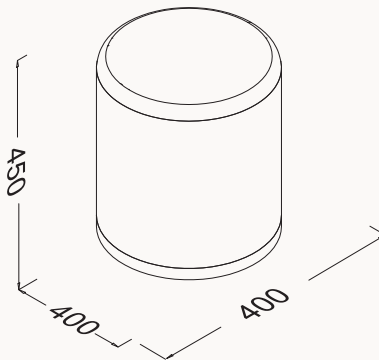

Ø40

400x400x450 mm
Marino pouffe

body highgloss lacquered
leather cover

! Used for storage
inside

- 21SQ9304040I lacquered black
- 21SQ9301040I lacquered white