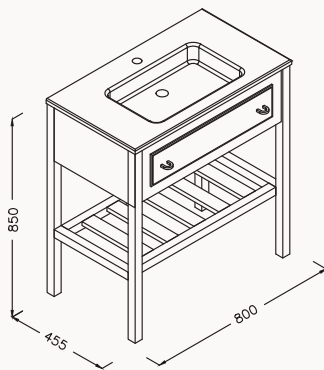

! compatible basin
Sistema^T 10SL51081 opaque colors

21TRS085080I grey