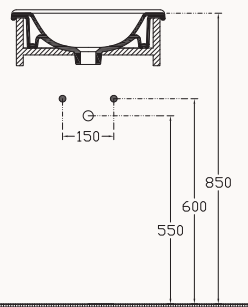

100

10SM50100SV

1000x465 mm
flat basin

with taphole
with overflow
fixation set is not included
suitable with furniture
suitable with wall assembly

UltraFlat

82

10SM50082SV

820x465 mm
flat basin

with taphole
with overflow
fixation set is not included
suitable with furniture
suitable with wall assembly

UltraFlat

65

10SM50065SV

650x465 mm
flat basin

with taphole
with overflow
fixation set is not included
suitable with furniture
suitable with wall assembly

UltraFlat

45

10SM50045SV

450x300 mm
flat basin

with taphole
with overflow
fixation set is not included
suitable with furniture
suitable with wall assembly

UltraFlat