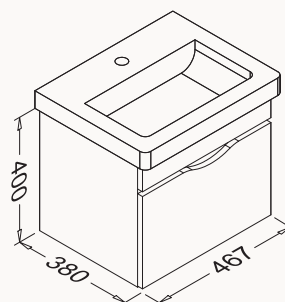

50

467x400x380 mm
basin unit

body lacquered
door lacquered
drawer soft close

basin included

! compatible basin
Snow 10PS50050SV

21NGS319050E grey

21NGS301050E white