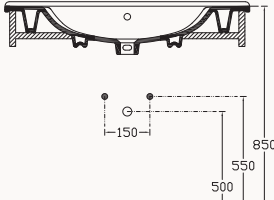

UltraFlat

65

10SM50065SV

650x465 mm
flat basin

with taphole
with overflow
fixation set is not included
suitable with furniture
suitable with wall assembly