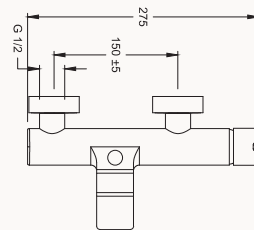

adjustable diverter
3 bar 9 lt/min.
35mm ceramic cartridge