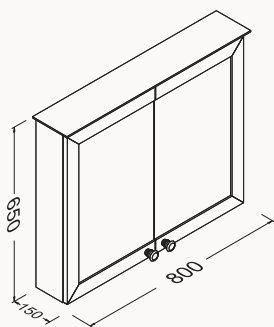

80

800x150x650 mm
mirror unit

body membrane
glass shelves inside

27PL2060080I cashmere

27SI2094080I anthracite

Soft
Close

38

380x1400x315 mm
tall unit

body membrane
doors membrane
hinged door (soft close)
glass shelves inside