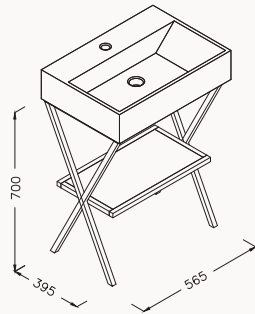

57

29FES004060I

565x395x700 mm
basin unit
metal profile
black lacquered shelf

! compatible basin
Sistema² 10SF50060
opaque colors

29FES004062I black (salmon basin)

29FES004063I black (mint basin)

29FES004064I black (taupe basin)

29FES004065I black (black basin)

29FES004060I black (ivory basin)

29FES004061I black (anthracite basin)

basin is included