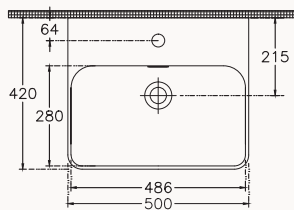

50

10NF52050

500x420 mm
semi recessed basin