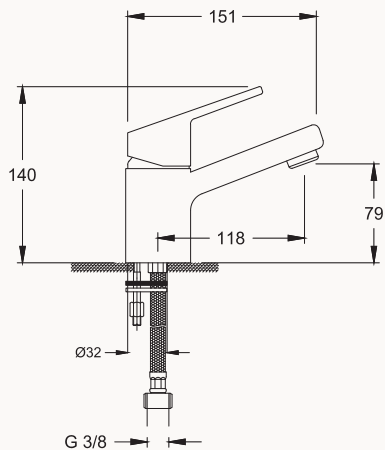

basin mixer

spout height: 85mm
spout length: 110mm
3 bar 9 lt/min.

30TN2401I chrome

basin mixer