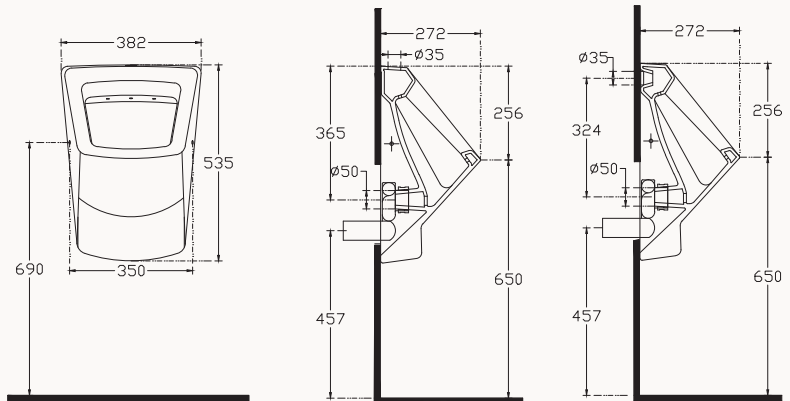

rimLess
compacto

ABSOLUTE

designed by Ettore Giordano

Absolute transforms small bathrooms into useful areas.

Designed by Isvea designer Prof. Ettore Giordano, Absolute creates comfort and functionality in limited spaces by standing out with its minimalist design. Small bathrooms are turning into great places with Absolute by the best use of the available space