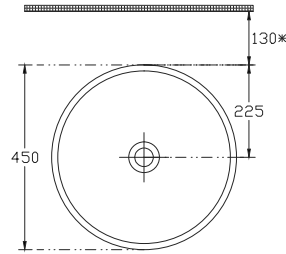

Ø45
 10SY66045SV
 Sistema[®] Soft
 vessel basin

patrizia

camelia

aurora

w/out taphole
 w/out overflow

ISVEARTE decorPlus applications can be applied only as shown.

Cappitone
monoblock basin (gold-white)

CAPPITONE