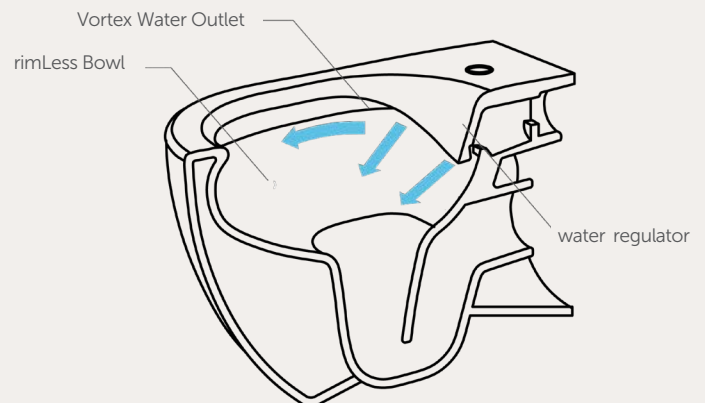

By removing the rim on the inner surface of the standard WC bowl, rimLess technology has been improved specially for easy cleaning and perfect hygiene.

rimLess WC does not host bacteria, provides easy cleaning with less water and less cleaning material consumption.

- Hygienic
- Easy cleaning
- Environment Friendly

cleaRimPlus

ISVEA
1962 ITALIA
cleaRimPlus

"Superior rimless design!"

Privileged technology cleaRimPlus, as the perfect result of Isvea long-term R&D studies, provides easy and hygienic cleaning.

- Aesthetic
- Unique inner design and perfect function
- Hygienic
- Easy cleaning
- Environment Friendly

smartFixPlus

ISVEA

1962 ITALIA

smartFixPlus

"Superior wc assembly technology!"

Superior technology smartFixPlus, has been developed by Isvea's long-term R&D studies, enables installation from the top with a more aesthetic design compared to standard assembly.