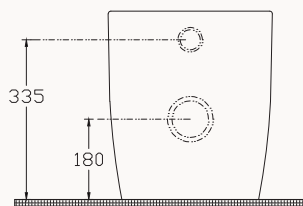

40KF0200I-S seat&cover(soft close, insert-remove)

10NF41001SV

wall hung bidet

smartFixPlus

10NF10001SV

btw wc

fixation set is included
cleaRimPlus
seat&cover must be ordered

40KF0200I-S seat&cover(soft close, insert-remove)