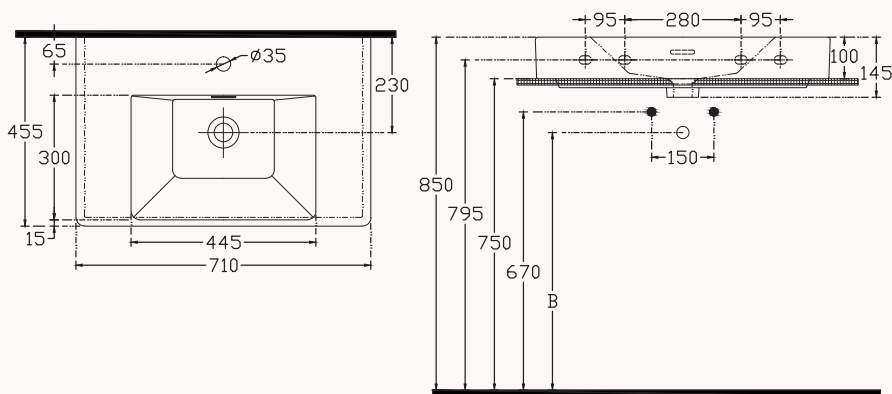

70
10SV51070SV
710x455 mm
single bowl basin

with taphole
with overflow
fixation set is not included
suitable with furniture
suitable with wall assembly