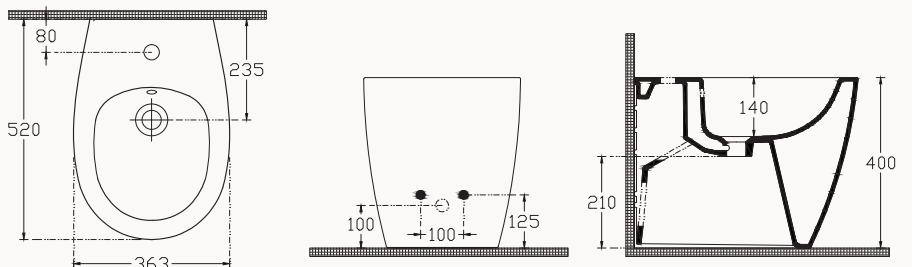

10SM42004SV

Sentimenti Neo
btw bidet