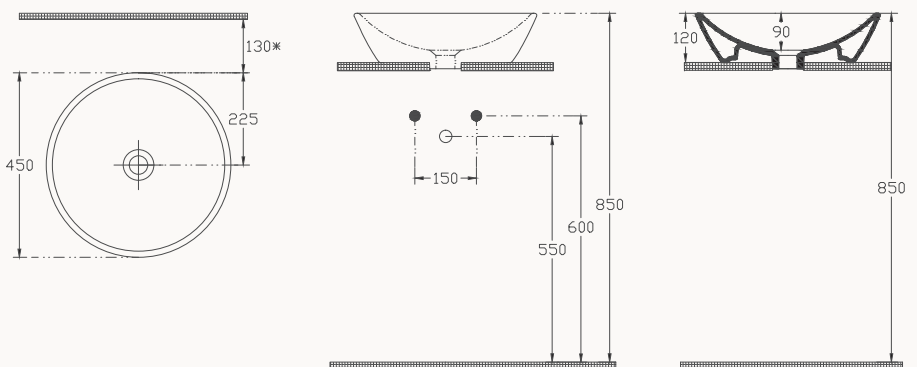

w/out taphole
w/out overflow
suitable with furniture

rimless
smartFixPlus

SISTEMA²

designed by OMC² Design Studios

Sistema² collection combines functionality with a stylish and comfortable design.

ISVEA
1962 ITALIA
sharp&slim