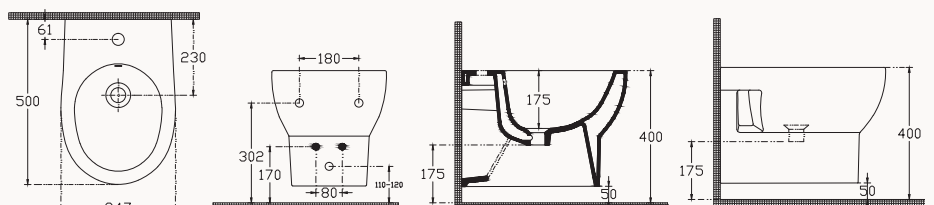

10AB41001SV

wall hung bidet

50cm compacto