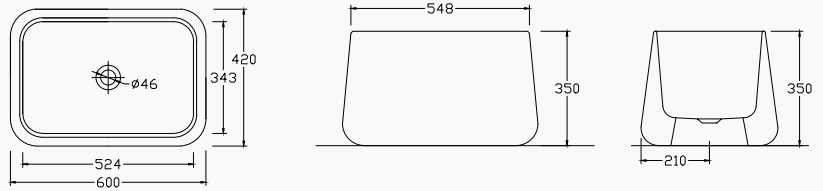

60

10AL75060SV

600x420 mm
monoblok vessel
basin