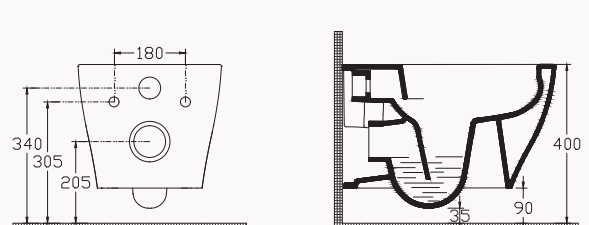

40H402001 H40 seat&cover (soft close, insert-remove, slim)

Soluzione II

10MY02002SV

Soluzione II rimLess
wall hung wc

rimLess
smartFixPlus
seat&cover must be ordered

40H402001 H40 seat&cover (soft close, insert-remove, slim)