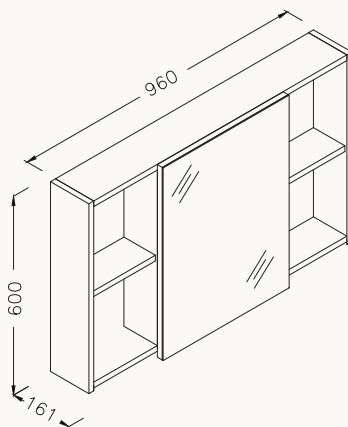

oak & anthracite

24NVS093080I

oak & white

100

24NV1090100I

960x161x600 mm
mirror unit

body-door duralam
doors soft close

Soft
Close