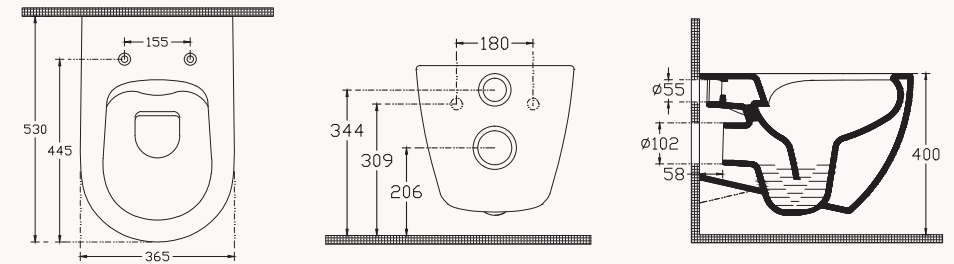

10NFS1026I

wall hung wc
cold water inlet, integrated bidet nozzle with sensor

40KF0200I-S seat&cover(soft close, insert-remove)

PURITA

designed by Genesis Research & Design

Characterized by the pure clarity in every detail, Purita collection brings beauty and calmness to the bathrooms.