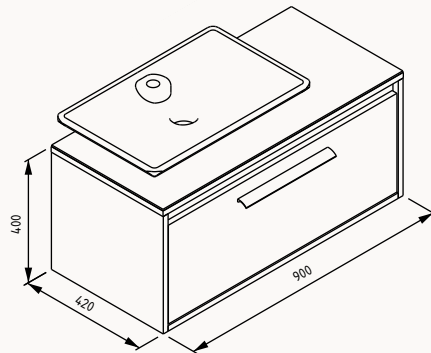

body duralam
drawer duralam
drawer (soft close)

basin is included

! compatible basin
sistema Y 10SY50065

- 24BLS365090I latin marble
- 24BLS376090I retro bronze
- 24BLS398090I retro silver

90

900x420x400 mm
basin unit