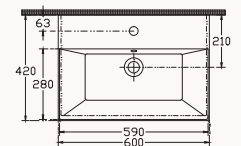

60

10SF50060SV

600x420 mm
frame basin