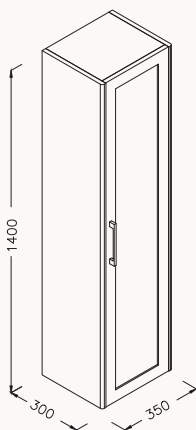

35

27VR3165035I
350x1400x300 mm
tall unit
»

body membrane
doors membrane
doors soft close

27VR3165035I right oak & white
27VR3265035I left oak & white

Soft
Close