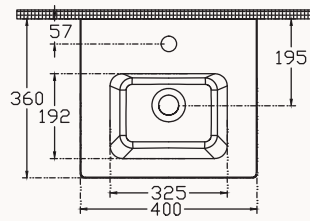

60

10SL50060SV

600x360 mm

flat basin

with taphole
with overflow
fixation set is not included
suitable with furniture

UltraFlat

40

10SL50040SV

400x360 mm

flat basin

with taphole
with overflow
fixation set is not included
suitable with furniture

UltraFlat