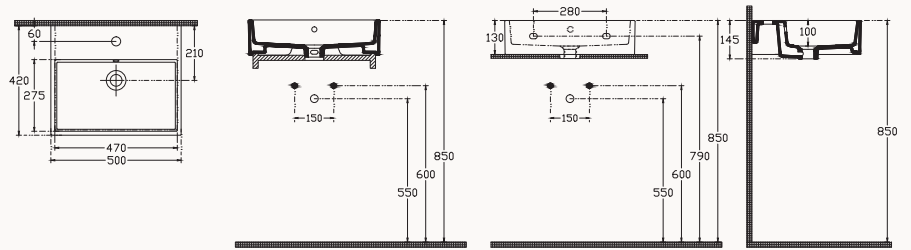

60

10PL65060SV

600x420 mm
sharp vessel basin

back side glazed
with taphole and overflow
suitable with furniture and wall assembly
fixation set is not included

50
10PL50050SV
 500x420 mm
 sharp basin

with taphole and overflow or
10PL50050SV-DS w/out taphole and with overflow
 suitable with furniture and wall assembly
 fixation set is not included