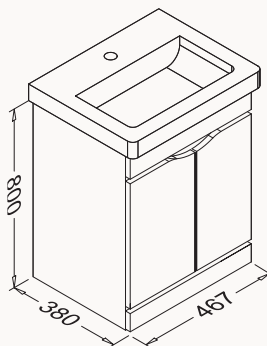

! compatible basin
Snow 10PS50050SV

21NGS519050E grey

21NGS501050E white

Soft close

Glossy