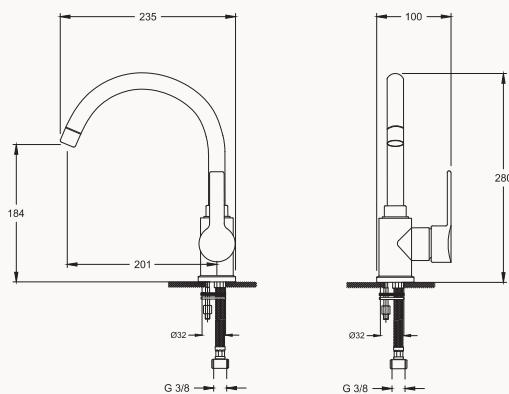

3 bar 9 lt/min.
35mm ceramic cartridge

30VS2402I chrome

bath mixer