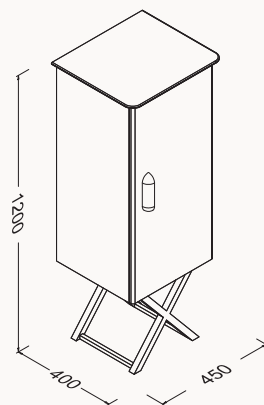

- **21BE3155036I** oak-turquoise (right)
- **21BE3255036I** oak-turquoise (left)
- **21BE3164036I** black-taupe (right)
- **21BE3264036I** black-taupe (left)
- **21BE3165036I** white-oak (right)
- **21BE3265036I** white-oak (left)