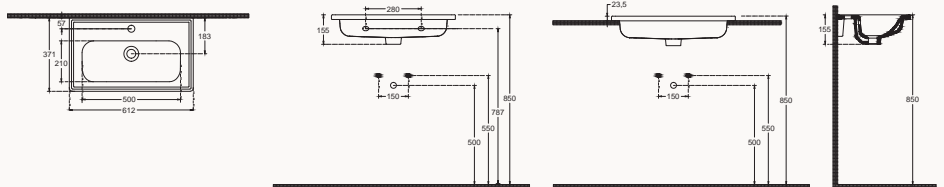

10KF50081SV

810x370 mm
compact basin

37cm compacto
with tap hole
with overflow
fixation set is not included
suitable with furniture

D37 compacto

61

10KF50061SV

610x370 mm
compact basin

37cm compacto
with tap hole
with overflow
fixation set is not included
suitable with furniture