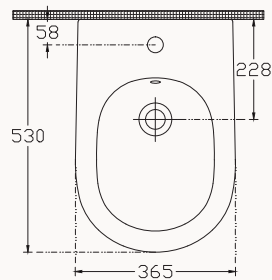

10NF41001SV

wall hung bidet

smartFixPlus