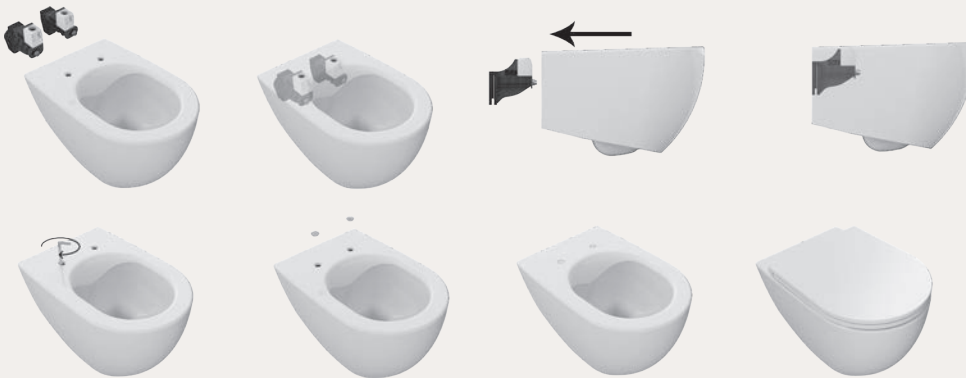

By removing the rim on the inner surface of the standard WC bowl, rimLess technology has been improved specially for easy cleaning and perfect hygiene.

rimLess WC does not host bacteria, provides easy cleaning with less water and less cleaning material consumption.

- Hygienic
- Easy cleaning
- Environment Friendly

cleaRimPlus

ISVEA
1962 ITALIA
cleaRimPlus

"Superior rimless design!"

Privileged technology cleaRimPlus, as the perfect result of Isvea long-term R&D studies, provides easy and hygienic cleaning.

- Aesthetic
- Unique inner design and perfect function
- Hygienic
- Easy cleaning
- Environment Friendly

smartFixPlus

ISVEA

1962 ITALIA

smartFixPlus

"Superior wc assembly technology!"

Superior technology smartFixPlus, has been developed by Isvea's long-term R&D studies, enables installation from the top with a more aesthetic design compared to standard assembly.

SmartFixPlus featured WC bowls provide perfect look and easy assembly.

seatPlus

ISVEA

1962 ITALIA

seatPlus

"Combination of practical insert-remove & soft close..."

seatPlus is specially designed for hygiene lovers.