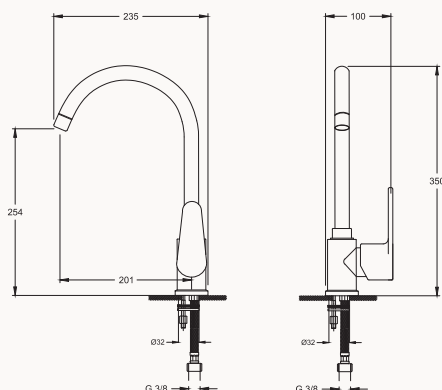

spout height: mm
3 bar 9 lt/min.
35mm ceramic cartridge
swivel spout

30PN3201I chrome