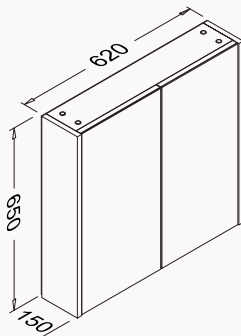

65

650x150x620 mm
mirror cabinet

body duralam
doors duralam
doors soft close

Soft
Close

- 24TR2565065I latin marble
- 24TR2576065I retro bronze
- 24TR2598065I retro silver
- 24TR2062065I amalfi