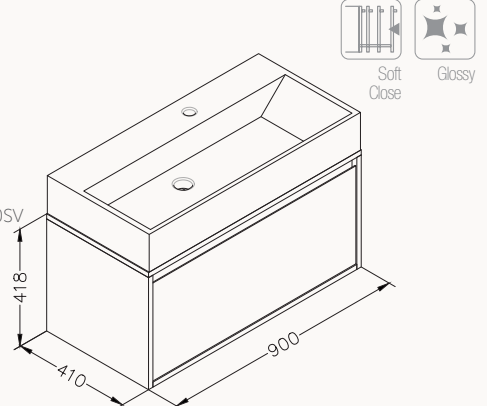

21SFS114090I light gray

21SFS101090I white

21SFS708090I sand beige

90

900x418x420 mm
basin unit

! compatible basin
Sistema² 10SF50090SV

body lacquered
drawer lacquered
drawer (soft close)
sharp&slim
basin is included