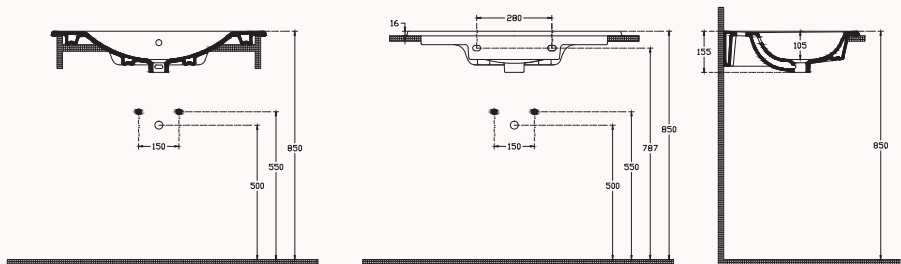

80
10SX50080SV
800x505 mm
clear flat basin

with taphole
with overflow
fixation set is not included
suitable with furniture
suitable with wall assembly