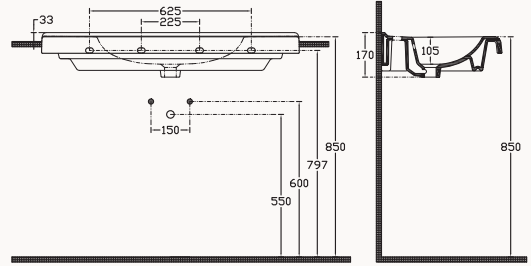

100

10SM50100SV

1000x465 mm
flat basin

with taphole
with overflow
fixation set is not included
suitable with furniture
suitable with wall assembly

UltraFlat

82

10SM50082SV

820x465 mm
flat basin