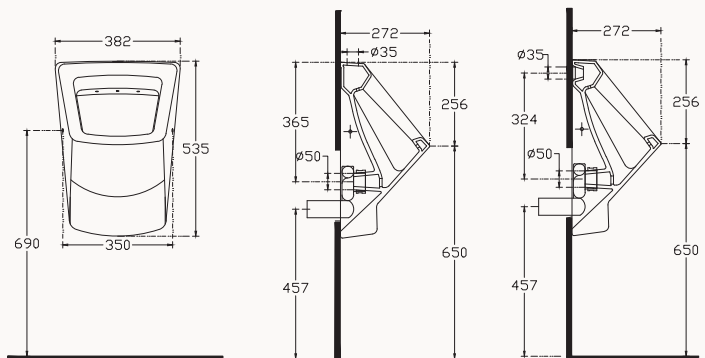

10PL92002SV

urinal

fixation set is included

10PL92002SV-DL urinal-top water inlet

10PL92002SV-DS urinal-rear water inlet