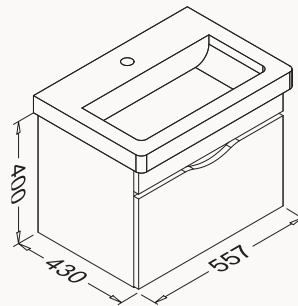

60

557x400x430 mm
basin unit

body lacquered
door lacquered
drawer soft close

basin included

! compatible basin
Snow 10PS50060SV

21NGS319060E grey

21NGS301060E white