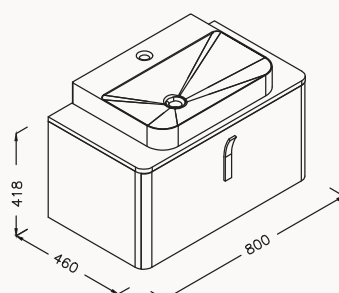

! compatible basin
Sott'aqua 10SQ50057

21SPS013080I pastel green

27SPS084080I light grey