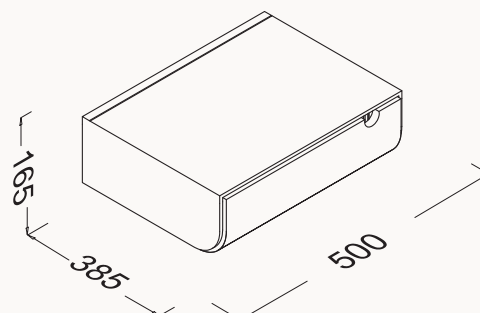

50

500x165x385 mm
Marino make-up unit

natural wood veneered
8 mm flat flating

! Can not be mounted
beside Marino Basin
Unit 58 cm

23SQ9017050I wood veneered grey oak

23SQ9003050I wood veneered teak