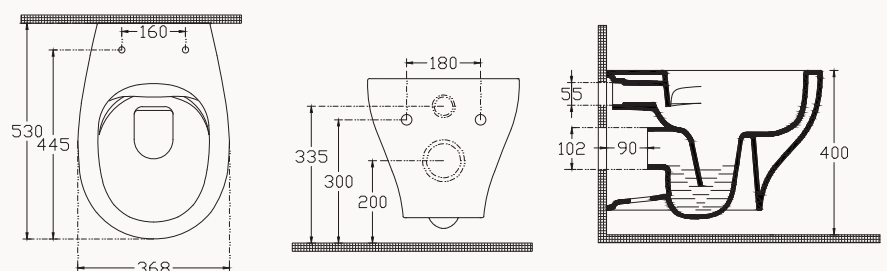

40D402001 D40 seat&cover (soft close, insert-remove, slim)