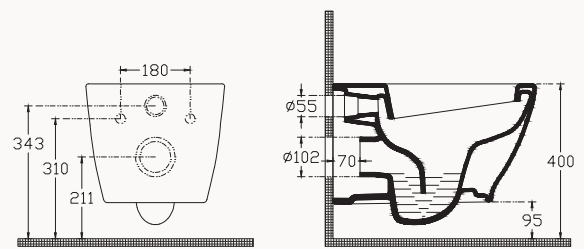

Soluzione II

10MY02001SV

Soluzione II
wall hung wc

seat&cover must be ordered

40H402001 H40 seat&cover (soft close, insert-remove, slim)