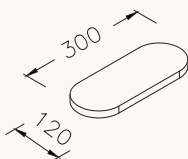

30

300x120x18 mm
shelf

shelf

21PN9001030I white lacquered shelf

21PN9004030I black lacquered shelf