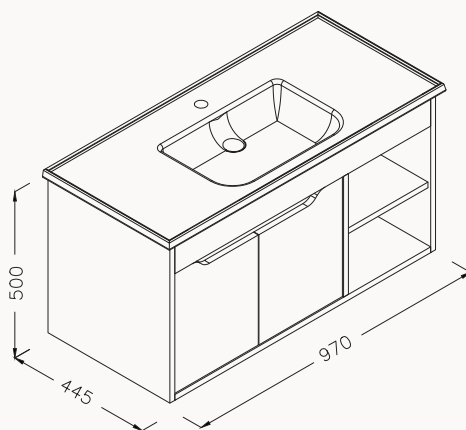

100

970x445x500 mm
basin unit

body-door duralam
doors soft close

basin is included