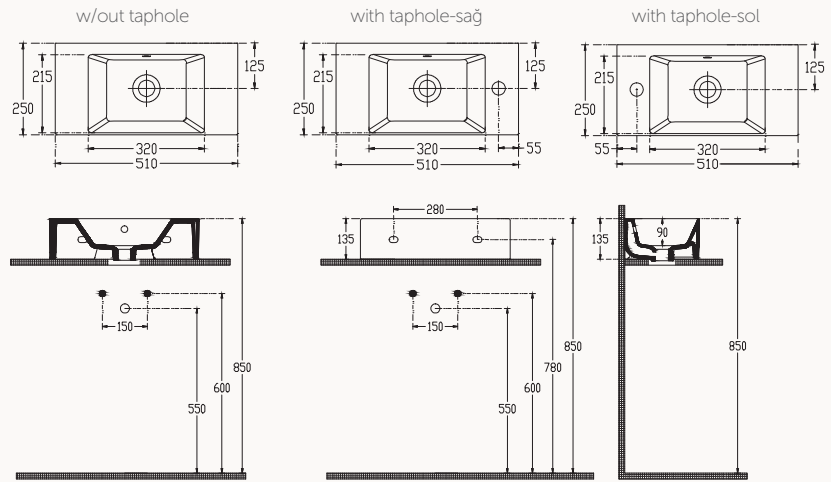

51

10SF50050SV

510x250 mm
frame basin

right/left with taphole or w/out taphole
with overflow
fixation set is not included
suitable with furniture
sharp&slim