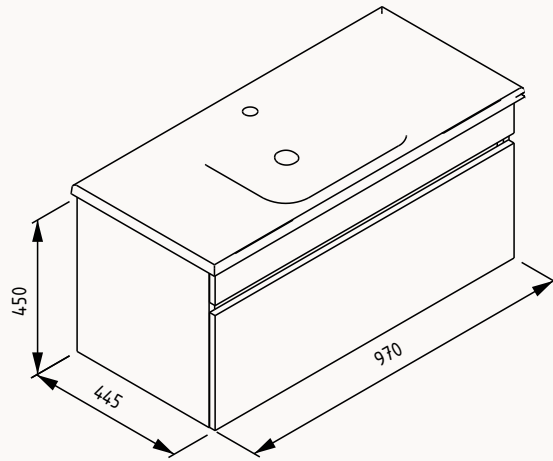

Soft
Close

! compatible basin
Linea 10LE50081

24TPS765080I latin marble
24TPS776080I retro bronze
24TPS798080I retro silver
24TPS762080I amalfi

100

970x445x450 mm
basin unit

body duralam
drawers duralam
drawers (soft close)

basin is included