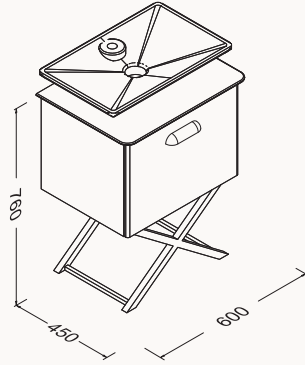

basin is included

! compatible basin
Sistema 10SY50052SV

- 21BES055060I** oak-turquoise
- 21BES064055I** black-taupe
- 21BES065055I** white-oak

Soft Close

60

600x450 mm
basin unit, wall hung

body lacquered-membrane
doors lacquered-membrane
countertop lacquered/massive oak
drawer (soft close)