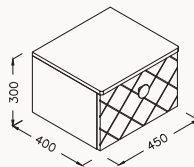

45

450x400x300 mm
make-up unit

body lacquered
door lacquered
soft close

21RA9083050I taupe