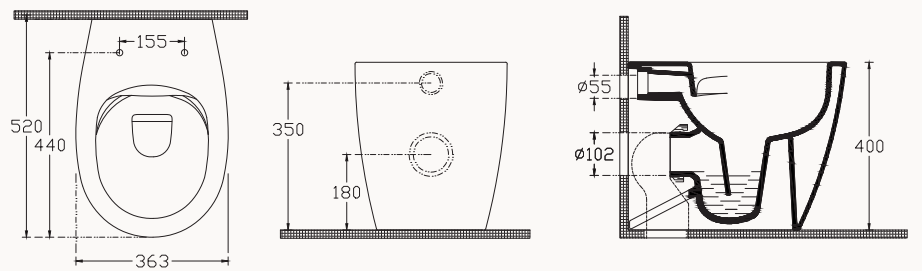

10SM10004SV

Sentimenti Neo rimLess
btw wc

rimLess
fixation set is included
seat&cover must be ordered

40D402001 D40 seat&cover (soft close, slim)