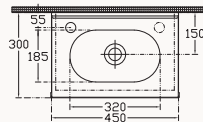

100

10SM50100SV

1000x465 mm
flat basin

with taphole
with overflow
fixation set is not included
suitable with furniture
suitable with wall assembly

UltraFlat

82

10SM50082SV

820x465 mm
flat basin

with taphole
with overflow
fixation set is not included
suitable with furniture
suitable with wall assembly

UltraFlat

65

10SM50065SV

650x465 mm
flat basin

with taphole
with overflow
fixation set is not included
suitable with furniture
suitable with wall assembly

UltraFlat

45

10SM50045SV

450x300 mm
flat basin

with taphole
with overflow
fixation set is not included
suitable with furniture
suitable with wall assembly

UltraFlat