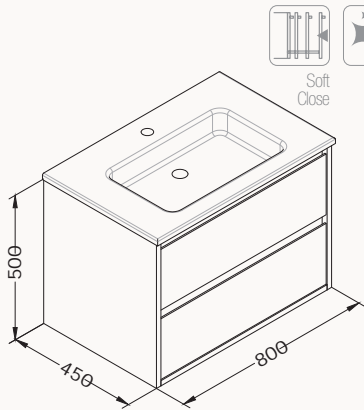

80

800x500x458 mm
basin unit

! compatible basin
Sistema⁷ 10SL51081SV

body lacquered
drawer lacquered
drawer (soft close)

basin is included

21MGS019080I anthracite

21MGS070080I light gray

21MGS001080I white

21MGS708080I sand beige

80

800x500x458 mm
basin unit

! compatible basin
Sistema⁷ 10SL51081SV

body lacquered
drawer lacquered
drawer (soft close)

basin is included