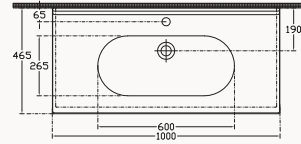

100

10SM50100SV

1000x465 mm
flat basin

with taphole
with overflow
fixation set is not included
suitable with furniture
suitable with wall assembly

UltraFlat

82

10SM50082SV

820x465 mm
flat basin