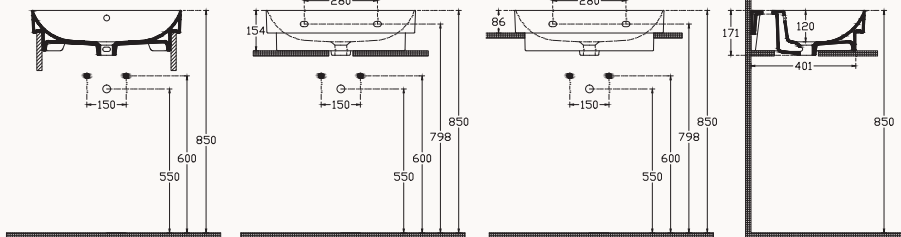

500x380 mm
vessel basin

w/out taphole
w/out overflow
suitable with furniture
sharp&slim

57

10SQ50057SV

571x436 mm
basin

with taphole
with overflow
fixation set is not included
suitable with furniture
suitable with wall assembly
sharp&slim