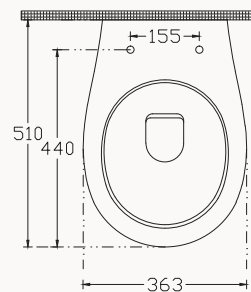

10ARS1034I

Sentimenti Neo cleanWash
wall hung wc
cold&hot water inlet, integrated bidet nozzle
with sensor