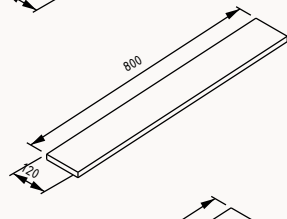

80

800x120x18 mm