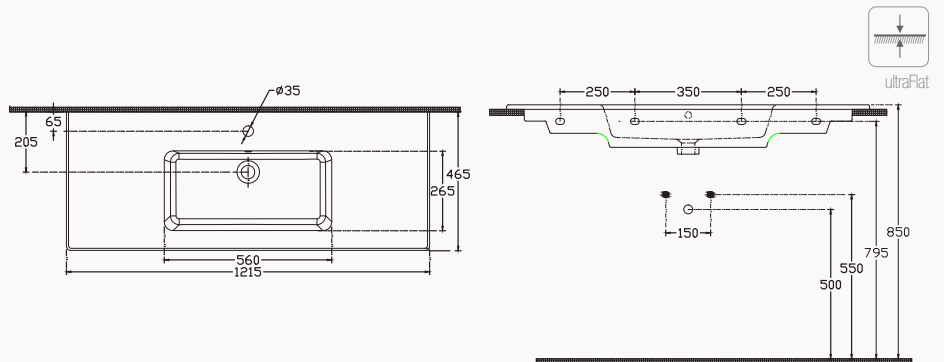

1216x460 mm
flat basin

with taphole
with overflow
fixation set is not included
suitable with furniture
suitable with wall assembly

121

10SL51121SV

1216x460 mm
flat basin

with taphole
with overflow
fixation set is not included
suitable with furniture
suitable with wall assembly