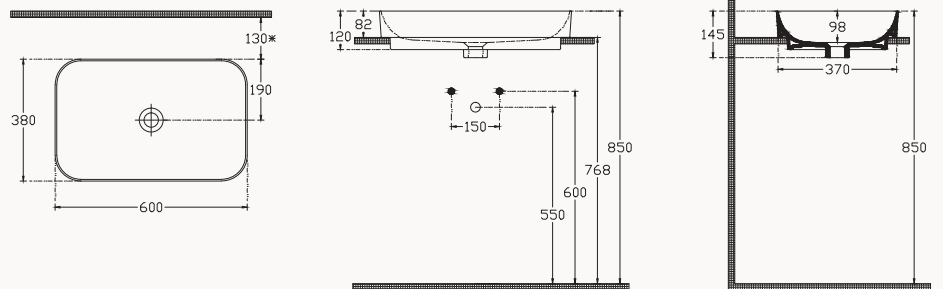

60

10SQ50060SV

600x380 mm
vessel basin

w/out taphole
w/out overflow
suitable with furniture
sharp&slim

sharp&slim