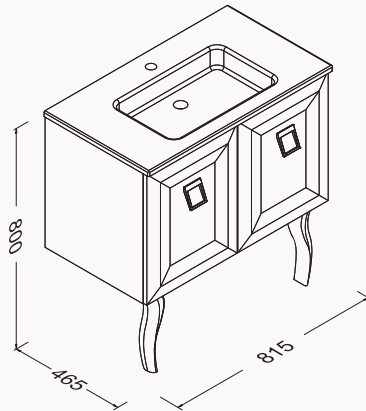

80

815x465x800 mm
basin unit

body membrane
doors membrane
hinged door (soft close)
gold/platinum handle
massive feet

basin is included

! compatible basin
Sistema^T 10SL51081SV

- 27AAS004080I black-gold
- 27AAS014080I black-platinum
- 27AAS001080I white-gold
- 27AAS0011080I white-platinum

Soft
Close

35

350x300x1450 mm
tall unit

body membrane
doors membrane
hinged door (soft close)
gold/platinum handle