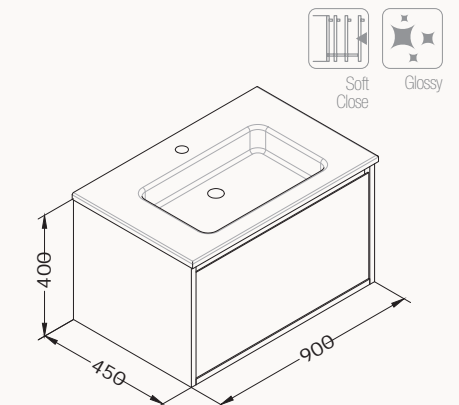

21MGS019191I

21MGS071091I light gray

21MGS001191I white

21MGS308090I sand beige