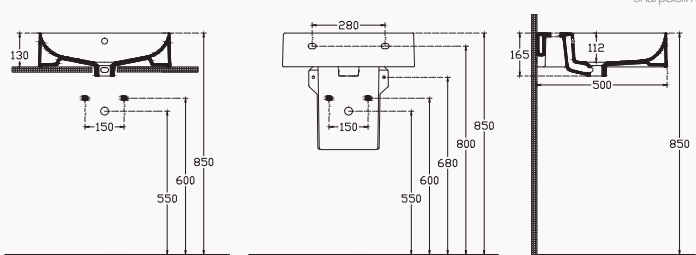

51

10SQ51051SV

507x500 mm
basin

with taphole
with overflow
fixation set is not included
suitable with furniture
suitable with wall assembly
sharp&slim