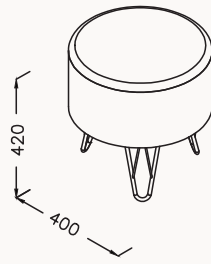

40

400x420 mm
pouffe

lacquered

21SP9001040I white

Anti-fog
mirror

Glossy