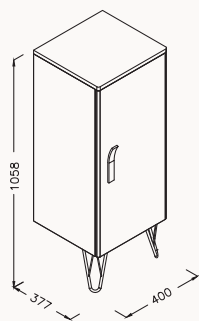

massive

27SP1300055I massive oak

Soft Close

40

400x1058x377 mm
short unit

body lacquered-membrane
door lacquered-membrane
soft close

21SP3101340I left pastel green

21SP3201340I right pastel green