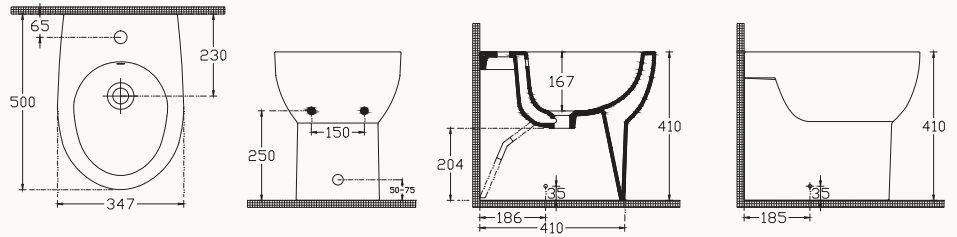

10AB42001SV

back to wall bidet

50cm compacto