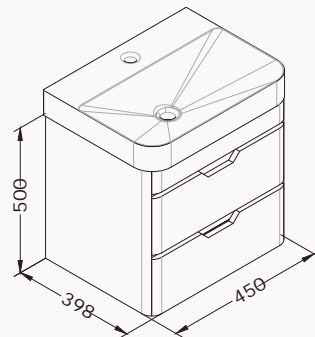

48

450x500x398 mm
basin unit

body lacquered
door lacquered
drawers (soft close)

basin included

! compatible basin
Sott'Aqua 10SQ50048SV

21SQS101048I white
21SQS104048I light grey
21SQS114048I anthracite
21USS014148I black
21SQS105048I red