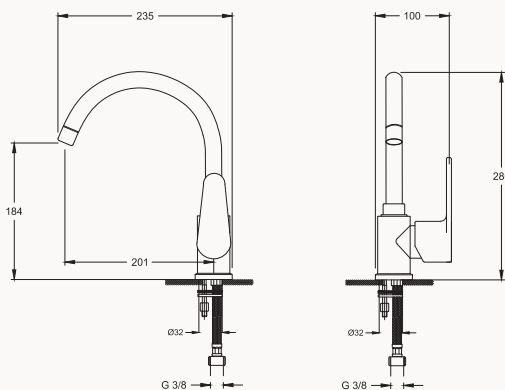

3 bar 9 lt/min.
35 mm ceramic cartridge
swivel spout

30PN2402I chrome

bath mixer