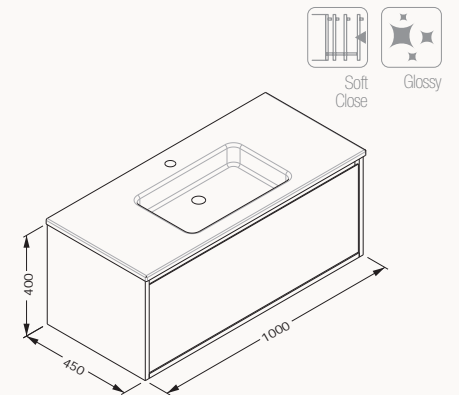

21MGS019101I

21MGS070101I light gray

21MGS001101I white

21MGS308100I sand beige

90

900x500x458 mm
basin unit

»

! compatible basin
Sistema™ 10SL50091SV

body lacquered
drawer lacquered
drawer (soft close)

basin is included