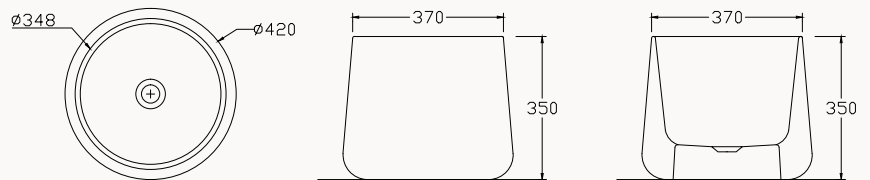

60**10AL75060SV**

600x420 mm
monoblok vessel
basin

w/out taphole
w/out overflow
suitable with furniture

Ø42**10AL75042SV**

monoblok vessel
basin

w/out taphole
w/out overflow
suitable with furniture

**10AL02001SV**