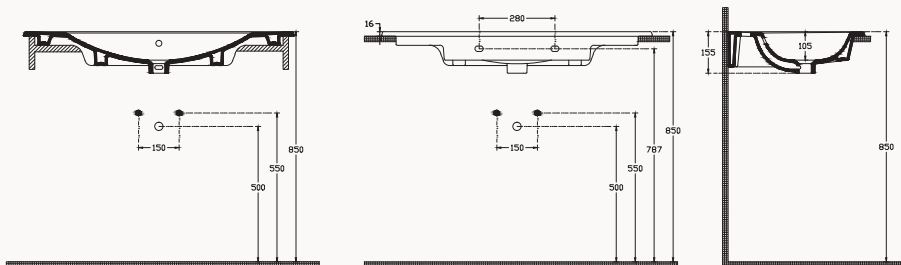

101
10SX51101SV
1010x505 mm
clear flat basin

with taphole
with overflow
fixation set is not included
suitable with furniture
suitable with wall assembly