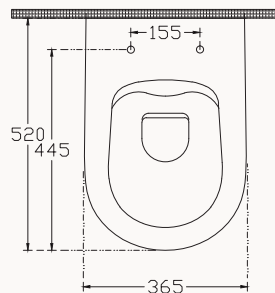

fixation set is included
cleaRimPlus
seat&cover must be ordered

40KF0200I-S seat&cover(soft close, insert-remove)