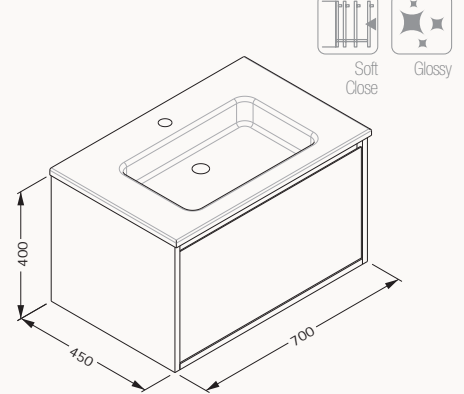

21MGS019071I anthracite

21MGS070071I light gray

21MGS001071I white

21MGS308070I sand beige

60

600x500x458 mm
basin unit

! compatible basin
Sistema⁷ 10SL50061SV

body lacquered
drawer lacquered
drawer (soft close)

basin is included