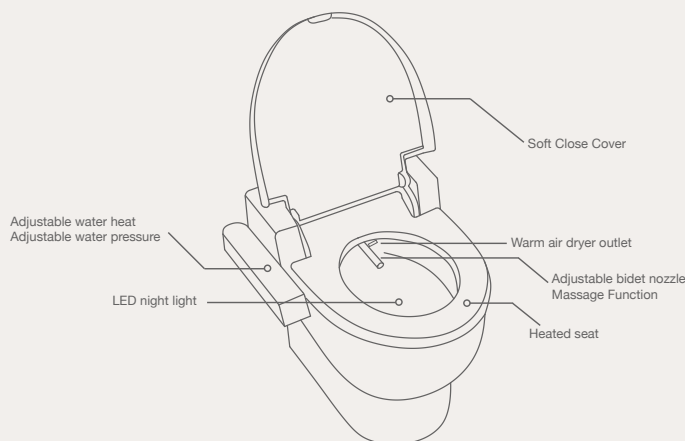

AquaPlus WCs function fully and ensure effective cleaning by 4 liters of water instead of 6 liters, by the special inner bowl design.

smartPlus

ISVEA

1962 ITALIA

smartPlus

“Brings comfort to personal hygiene...”

Isvea provides both hygienic and comfortable bathroom environment by presenting many technological features altogether, thanks to its smartPlus WC cover.

- Hands free cleaning
- Adjustable bidet nozzle
- Adjustable water heat
- Adjustable water pressure
- Heated seat
- Led night light
- Warm air dry outlet