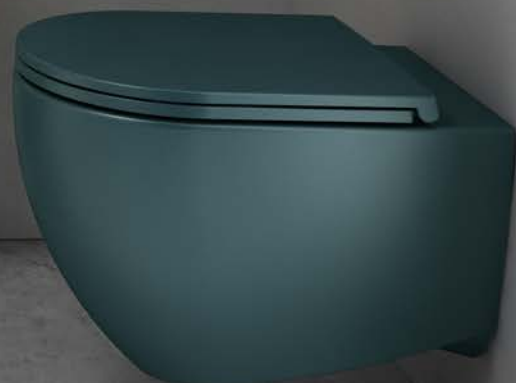

Eternity
basin unit

Infinity
basin
maroon red

Infinity
wall hung wc
petrol green