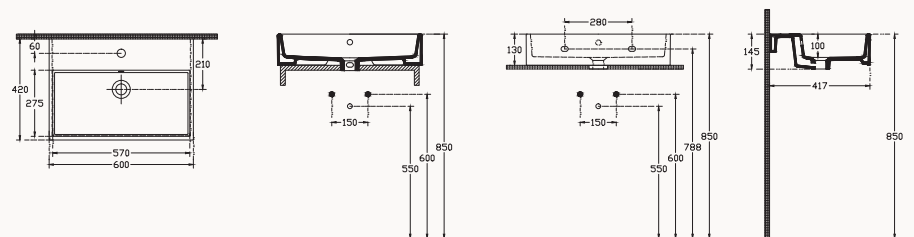

10PL50070SV

700x420 mm
sharp basin

with taphole and overflow
suitable with furniture and wall
assembly
fixation set is not included

60

10PL50060SV

600x420 mm
sharp basin

with taphole and overflow or
10PL50060SV-DS w/out taphole and overflow
suitable with furniture and wall assembly
fixation set is not included