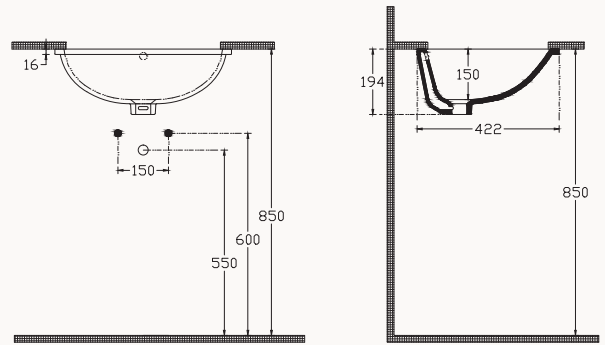

57

10AC77057SV

573x404 mm
undercounter basin

w/out taphole
with overflow
fixation set is not included
suitable with furniture

52

10AR77051SV

524x422 mm
undercounter basin

w/out taphole
with overflow
fixation set is not included
suitable with furniture