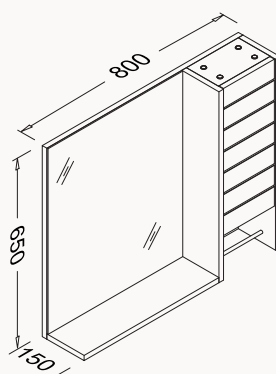

80

800x150x650 mm
mirror unit

body duralam / MDF lam (white)
doors lacquered
soft close

21RS2001081I lacquered white

21RS2095080I amalfi & white

21RS2062080I amalfi & anthracite

Soft
Close