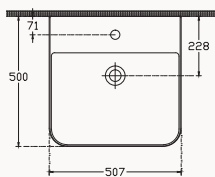

51

10SQ51051SV

507x500 mm
basin

with taphole
with overflow
fixation set is not included
suitable with furniture
suitable with wall assembly
sharp&slim