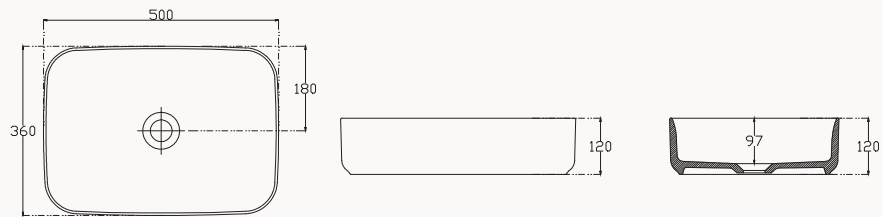

W/out taphole
W/out overflow
Sharp&Slim
with taphole and overflow or
suitable with furniture
fixation set is not included

50

10NF65050

500x360 mm
vessel basin

W/out taphole
W/out overflow
Sharp&Slim
with taphole and overflow or
suitable with furniture
fixation set is not included