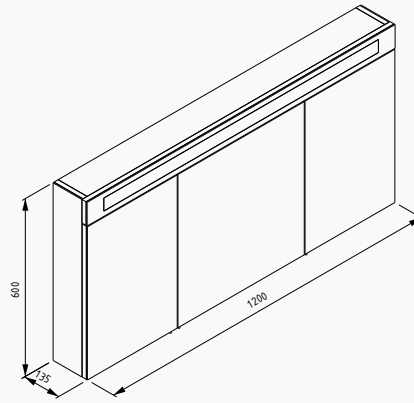

120

22OR2600120I

1200x133x600 mm
top cabinet with mirror doors
(M9)