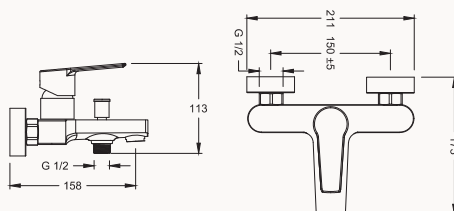

adjustable diverter
3 bar 9 lt/min.
35mm ceramic cartridge

30VL0201I chrome
30VL0203I gold

spout

30VL0501I chrome
30VL0503I gold

spout w/diverter

30VL0502I chrome
30VL0504I gold