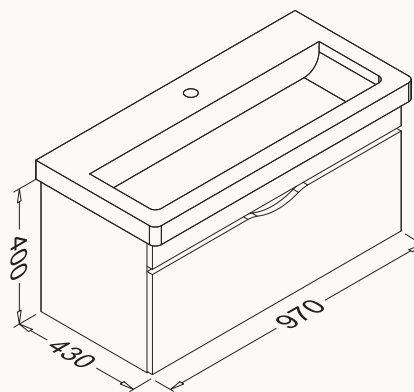

! compatible basin
Snow 10PS50100SV

21NGS329100E grey

21NGS311100E white

100

970x400x430 mm
basin unit

body lacquered
door lacquered
drawer soft close

basin included

! compatible basin
Snow 10PS50100SV