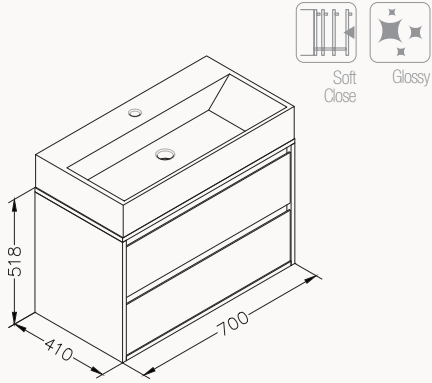

21SFS204090I

21SFS214090I light gray

21SFS201090I white

21SFS308090I sand beige

70

700x518x420 mm
basin unit

! compatible basin
Sistema² 10SF50070SV

body lacquered
drawer lacquered
drawer (soft close)
sharp&slim
basin is included