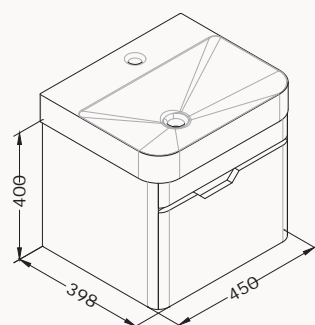

48

450x400x398 mm
basin unit

body lacquered
door lacquered
drawer soft close

basin included

! compatible basin
Sott'Aqua 10SQ50048SV

21SQS001048I white
21SQS004049I light grey
21SQS004048I anthracite
21SQS014048I black
21USS015048I red