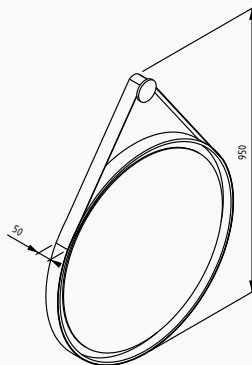

75

750x50x950 mm
mirror

LED illumination
with black leather belt

21SQ4004075I black

35

350x300x1400 mm
tall unit

body duralam
door duralam
door (soft close)

24CV3190035I sapphire oak (right)