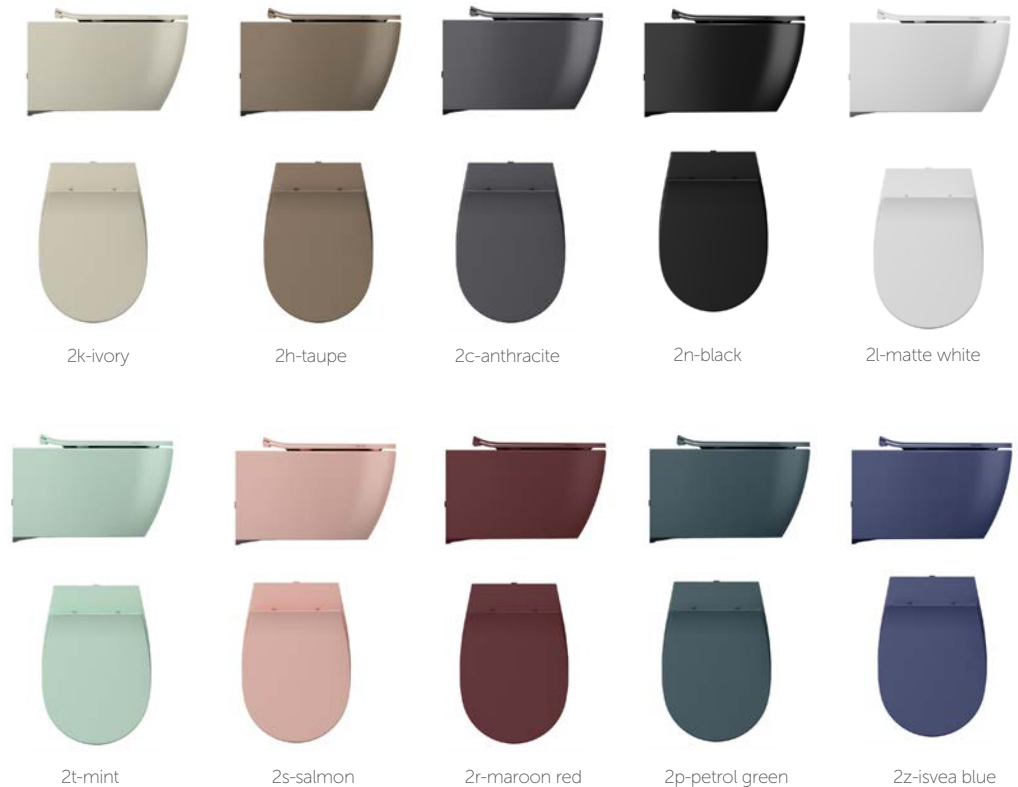

clearimplus
fixation set is included, smartFixPlus
suitable concealed cistern
soft close, insert-remove
seat&cover must be ordered

- 40D405321-S seat&cover ivory
- 40D405311-S seat&cover taupe
- 40D405221-S seat&cover anthracite
- 40D405211-S seat&cover black
- 40D405411-S seat&cover salmon
- 40D405421-S seat&cover mint green
- 40D402011-S seat&cover matte white
- 40D405431-S seat&cover maroon red
- 40D405441-S seat&cover isvea blue
- 40D405451-S seat&cover petrol green