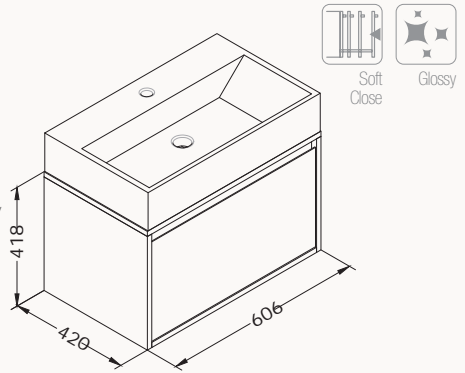

21SF1004060I

21SFS014060I light gray

21SF1001060I white

21SFS708060I sand beige

60

606x418x420 mm
basin unit

! compatible basin
Sistema² 10SF50060SV

body lacquered
drawer lacquered
drawer (soft close)
sharp&slim
basin is included