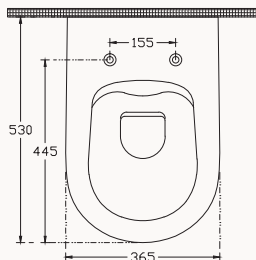

fixation set is included
smartFixPlus
cleaRimPlus
suitable concealed cistern
seat&cover must be ordered

40KF0200I-S seat&cover(soft close, insert-remove)