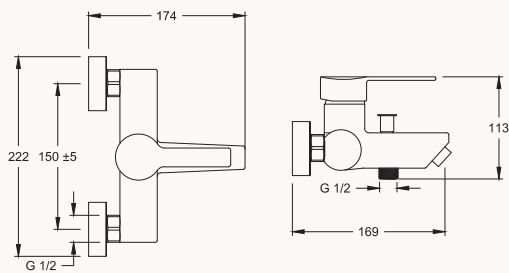

adjustable diverter
3 bar 9 lt/min.
35mm ceramic cartridge

30VS0201I chrome

kitchen mixer