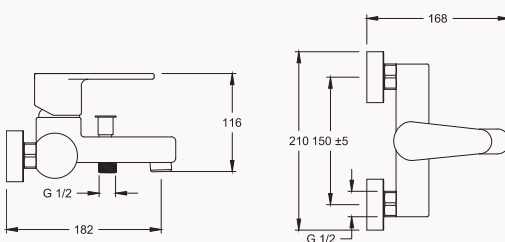

adjustable diverter
3 bar 9 lt/min.
35mm ceramic cartridge

30PN0201I chrome

kitchen mixer