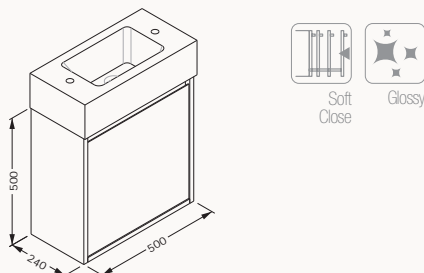

21SFS003050I light gray (right)

21SFS013050I light gray (left)

21SFS004050I anthracite (right)

21SFS014050I anthracite (left)

21SFS208051I sand beige (left)

21SFS001050I white (right)

21SFS108051I sand beige (right)

21SFS011050I white (left)

35

350x1400x300 mm
tall unit

body lacquered
door lacquered
door (soft close)