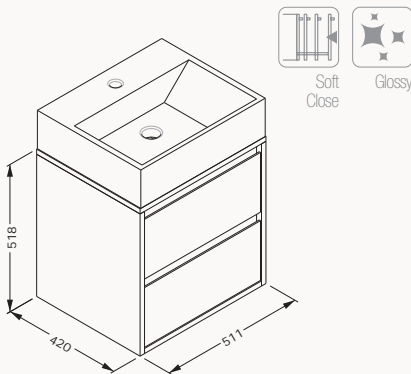

21SFS204060I anthracite

21SFS201060I light gray

21SFS214060I white

21SFS308060I sand beige

50

511x518x420 mm
basin unit

! compatible basin
Sistema² 10SF50051SV

body lacquered
drawer lacquered
drawer (soft close)
sharp&slim
basin is included