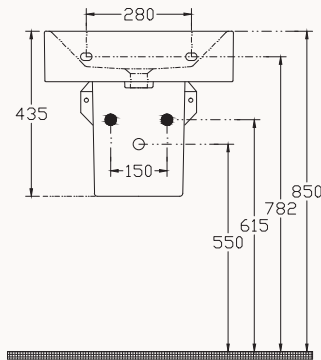

51

10SF50050SV

510x250 mm
frame basin

right/left with taphole or w/out taphole
with overflow
fixation set is not included
suitable with furniture
sharp&slim

10SF39001SV

Frame semi pedestal

suitable with SistemaZ Frame series
semi pedestal fixation set is included