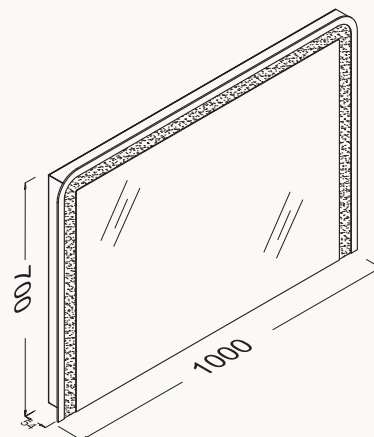

100

22LG4000100I

1000x700x55 mm

mirror

with LED

Internally
illuminated
mirror

Anti-fog
mirror