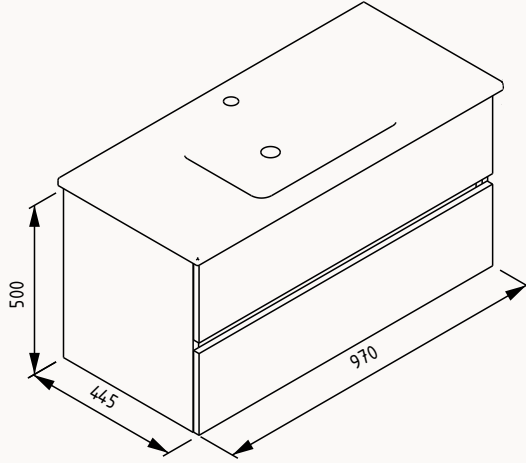

basin is included

Soft
Close! compatible basin
Linea 10LE50101

24TPS765100I latin marble
24TPS776100I retro bronze
24TPS798100I retro silver
24TPS762100I amalfi

**80**766x445x500 mm
basin unitbody duralam
drawers duralam
drawers (soft close)