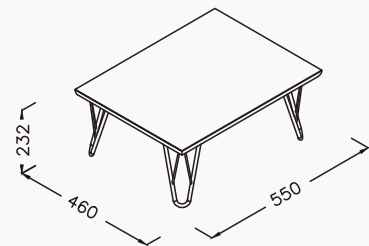

massive

27SP1300055I massive oak

Soft Close

40

400x1058x377 mm
short unit

body lacquered-membrane
door lacquered-membrane
soft close

21SP3101340I left pastel green

21SP3201340I right pastel green