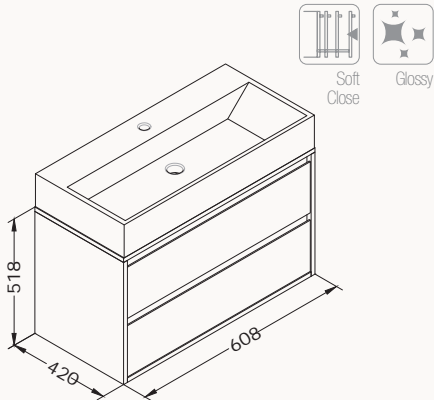

21SFS204070I anthracite

21SFS214070I light gray

21SFS201070I white

21SFS308070I sand beige

60

608x518x420 mm
basin unit

! compatible basin
Sistema² 10SF50060SV

body lacquered
drawer lacquered
drawer (soft close)
sharp&slim
basin is included