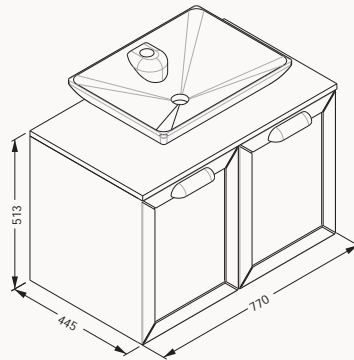

80

27TAS065080I

770x513x445 mm

basin unit

body membrane
doors membrane
countertop membrane
doors soft close

basin is included

! compatible basin
Sistema 10SY50065SV
white

Soft
Close

oak & white

80

27TAS065081I

770x513x445 mm

basin unit

body membrane
doors membrane
countertop membrane
doors soft close

basin is included