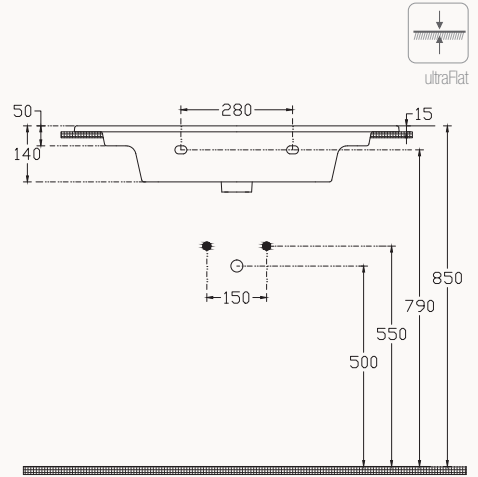

81
10SL51081SV
815x465 mm
flat basin

with taphole
with overflow
fixation set is not included
suitable with furniture
suitable with wall assembly