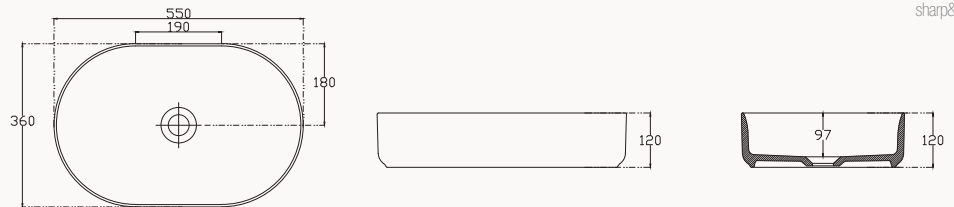

55

10NF65055

550x360 mm
vessel basin

W/out taphole
W/out overflow
Sharp&Slim
with taphole and overflow or
suitable with furniture
fixation set is not included