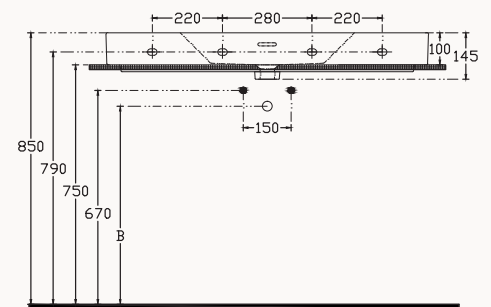

100

10SV50100SV

1010x455 mm
single bowl basin

with taphole
with overflow
fixation set is not included
suitable with furniture
suitable with wall assembly