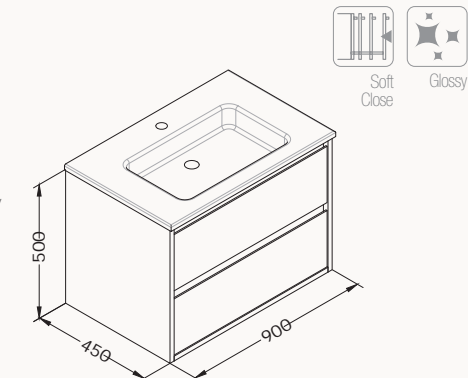

21MGS019090I anthracite

21MGS071090I light gray

21MGS001190I white

21MGS708090I sand beige

90

900x400x458 mm
basin unit

»

! compatible basin
Sistema™ 10SL50091SV

body lacquered
drawer lacquered
drawer (soft close)

basin is included