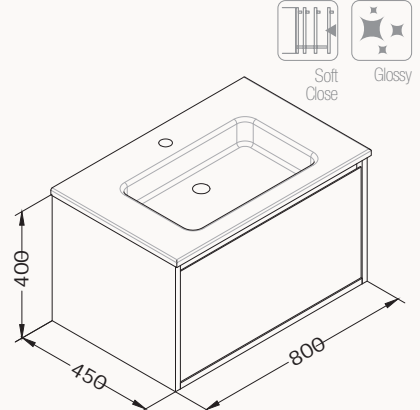

21MGS019081I anthracite

21MGS070081I light gray

21MGS001081I white

21MGS308080I sand beige

70

700x500x458 mm
basin unit

! compatible basin
Sistema⁷ 10SL50071SV

body lacquered
drawer lacquered
drawer (soft close)

basin is included