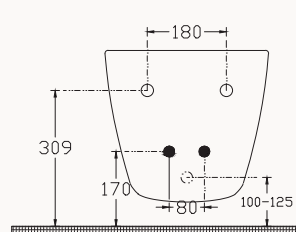

40KF0200I-S seat&cover(soft close, insert-remove)

10NF41001SV

wall hung bidet

smartFixPlus

10NF10001SV

btw wc

fixation set is included
cleaRimPlus
seat&cover must be ordered

40KF0200I-S seat&cover(soft close, insert-remove)