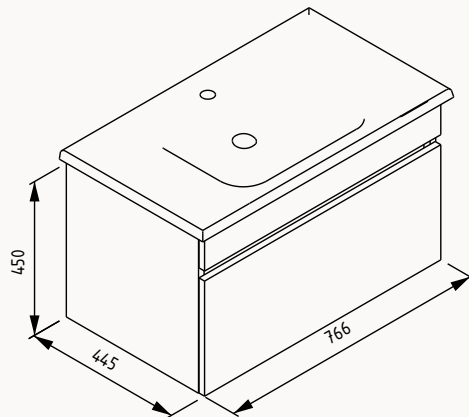

Soft
Close

! compatible basin
Linea 10LE50101

24TPS365100I latin marble
24TPS376100I retro bronze
24TPS3980100I retro silver
24TPS362100I amalfi

80

766x445x450 mm
basin unit

body duralam
drawers duralam
drawers (soft close)

basin is included