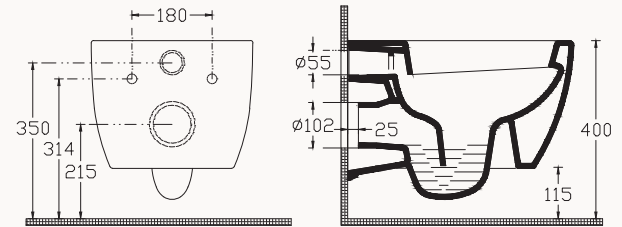

10ARS1015I

Sentimenti Neo cleanWash
wall hung wc
cold&hot water inlet, integrated bidet nozzle

40D40200I D40 seat&cover (soft close, slim)

10ARS1034I

Sentimenti Neo cleanWash
wall hung wc
cold&hot water inlet, integrated bidet nozzle
with sensor