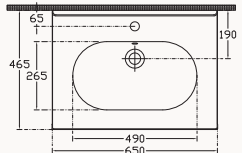

with taphole
with overflow
fixation set is not included
suitable with furniture
suitable with wall assembly

UltraFlat

65

10SM50065SV

650x465 mm
flat basin

with taphole
with overflow
fixation set is not included
suitable with furniture
suitable with wall assembly