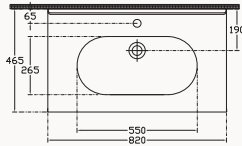

UltraFlat

65

10SM50065SV

650x465 mm
flat basin

with taphole
with overflow
fixation set is not included
suitable with furniture
suitable with wall assembly