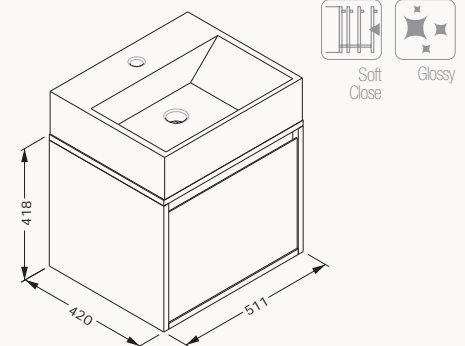

21SFS104050I

21SFS114050I light gray

21SFS101050I white

21SFS708050I sand beige

50

511x418x420 mm
basin unit

! compatible basin
Sistema² 10SF50051SV

body lacquered
drawer lacquered
drawer (soft close)
sharp&slim
basin is included