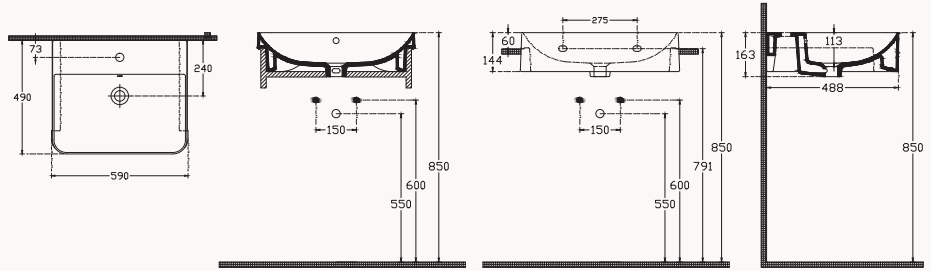

51

10SQ51051SV

507x500 mm
basin

with taphole
with overflow
fixation set is not included
suitable with furniture
suitable with wall assembly
sharp&slim

**59****10SQ51058SV**

590x490 mm

semi vessel basin

with taphole
 with overflow
 suitable with furniture
 suitable with wall assembly
 basin fixation set is not included
 sharp&slim