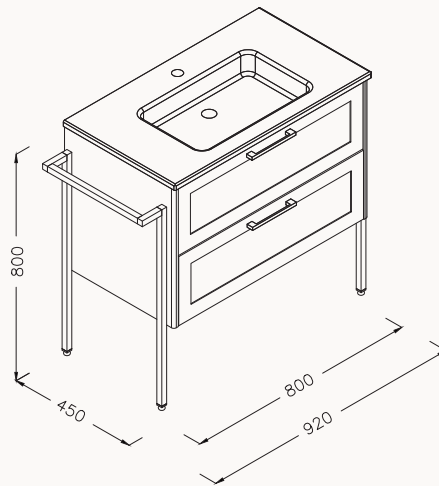

810x460x585 mm

basin unit

floor standing

body-door membrane
drawers (soft close)

basin is included

! compatible basin
Sistema 10SL51081SV
white

Soft
Close

oak & white