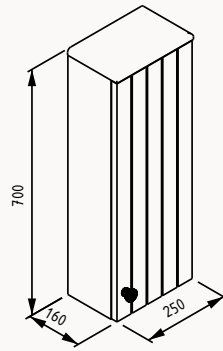

25

250x160x700 mm
top cabinet

body lacquered
door lacquered
door (soft close)

Soft
Close

21RN6113025I pastel green (right)

21RN6112025I cream (right)

21RN6213025I pastel green (left)

21RN6212025I cream (left)