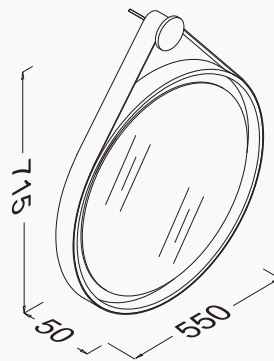

Ø55

715x550x50 mm
Marino mirror

high gloss lacquered
with leather belt
with led
antiFog mirror
smart touch switch

21SQ4001055I high gloss lacquered white

Disegno collection

MARINO

designed by Sevil Acar

Marino
mirror
Marino
shelf
Sott'acqua
semi vessel basin
Marino
basin unit
Marino
basin unit