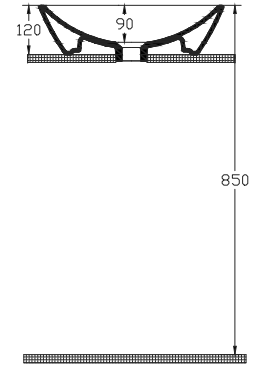

Ø45
 10SY66045SV
 Sistema[®] Soft
 vessel basin

patrizia

camelia

aurora

w/out taphole
 w/out overflow

ISVEARTE decorPlus applications can be applied only as shown.

Cappitone
monoblock basin (gold-white)

CAPPITONE