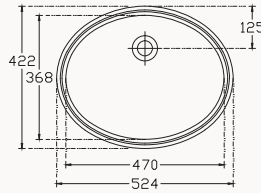

57

10AC77057SV

573x404 mm
undercounter basin

w/out taphole
with overflow
fixation set is not included
suitable with furniture

52

10AR77051SV

524x422 mm
undercounter basin

w/out taphole
with overflow
fixation set is not included
suitable with furniture