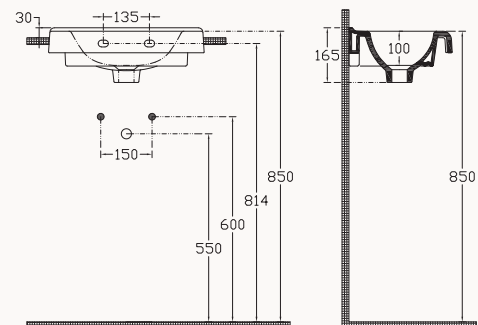

100

10SM50100SV

1000x465 mm
flat basin

with taphole
with overflow
fixation set is not included
suitable with furniture
suitable with wall assembly

UltraFlat

82

10SM50082SV

820x465 mm
flat basin

with taphole
with overflow
fixation set is not included
suitable with furniture
suitable with wall assembly

UltraFlat

65

10SM50065SV

650x465 mm
flat basin

with taphole
with overflow
fixation set is not included
suitable with furniture
suitable with wall assembly

UltraFlat

45

10SM50045SV

450x300 mm
flat basin

with taphole
with overflow
fixation set is not included
suitable with furniture
suitable with wall assembly

UltraFlat