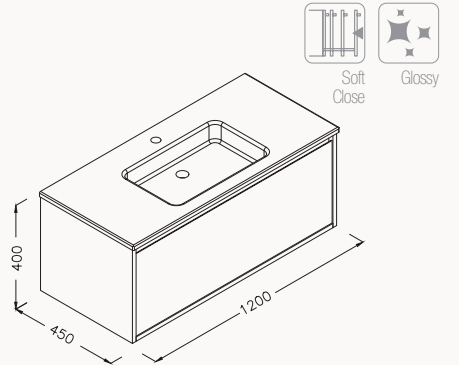

21MGS380120I anthracite

21MGS370120I light gray

21MGS301120I white

21MGS308120I sand beige

100

1000x500x458 mm
basin unit

»

! compatible basin
Sistema™ 10SL50101SV

body lacquered
drawer lacquered
drawer (soft close)

basin is included