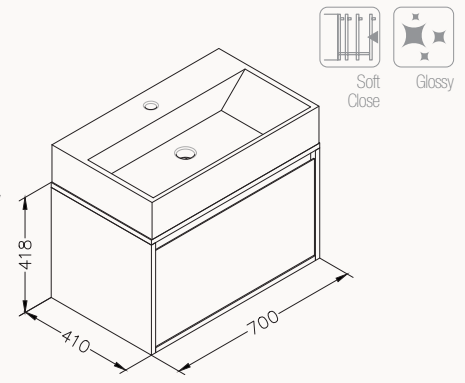

21SFS104070I

21SFS114070I light

21SFS101070I white

21SFS708070I sand beige

70

700x418x420 mm
basin unit

! compatible basin
Sistema² 10SF50070SV

body lacquered
drawer lacquered
drawer (soft close)
sharp&slim
basin is included