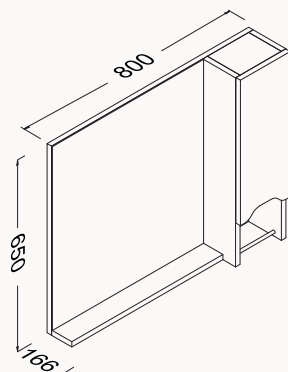

basin is included

! compatible basin
Flat 10LE50081

24ONS001080I amalfi & white
24ONS075080I amalfi & anthracite

Soft
Close

80

800x166x650 mm
mirror unit

body duralam
doors duralam
soft close

24ON2001080I amalfi & white
24ON2075080I amalfi & anthracite