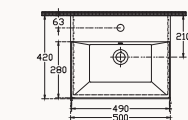

60

10SF50060SV

600x420 mm
frame basin

with taphole
with overflow
fixation set is not included
suitable with furniture
suitable with wall assembly
sharp&slim

50

10SF50051SV

500x420 mm
frame basin

with taphole
with overflow
fixation set is not included
suitable with furniture
suitable with wall assembly
sharp&slim