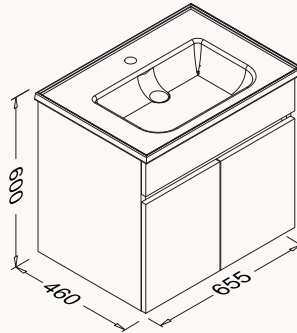

65

655x460x600 mm
basin unit

body duralam
doors duralam
doors soft close

basin is included

! compatible basin
Flat 10LE50061

- 24TRS565065I latin marble
- 24TRS476065I retro bronze
- 24TRS498065I retro silver
- 24TRS162065I amalfi

Soft
Close