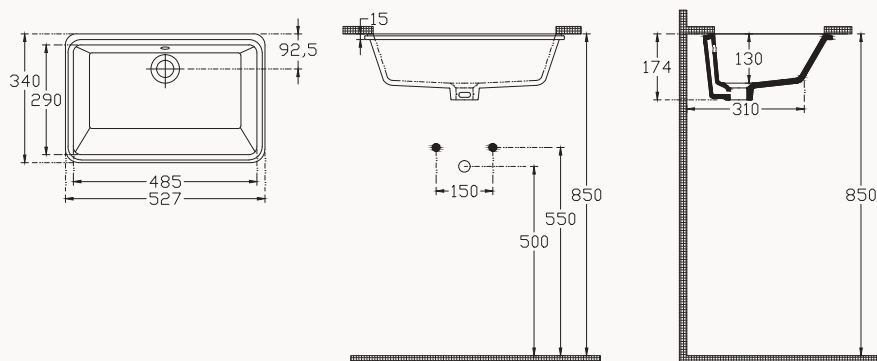

10PL92002SV

56

10SZ77056SV

562x382 mm
undercounter basin

w/out taphole
with overflow
fixation set is not included
suitable with furniture

53

10SZ77053SV

530x340 mm
undercounter basin