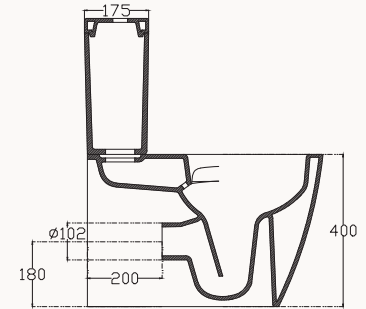

40D40200I D40 seat&cover (soft close, slim)

10SM04001

10SMS1001

rimless btw cc wc&cistern

WC Fixation set is included
S-Trap Outlet Bend is Included
Seat&cover must be ordered

seat&cover must be ordered

40D40200I-S seat&cover (soft close, insert-remove, slim)