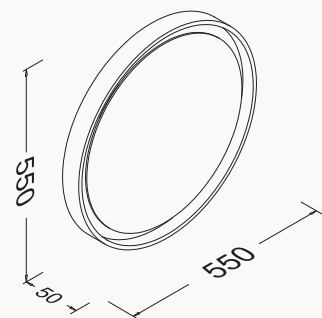

60

600x800
mirror

body matt lacquered

21AA4072060I grey

Ø55

550x550x50 mm
Marino mirror

matt lacquered
with led
antiFog mirror

21SQ4004056I lacquered black