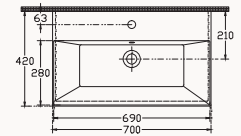

90

10SF50090SV

900x420 mm
frame basin

with taphole
with overflow
fixation set is not included
suitable with furniture
suitable with wall assembly
sharp&slim

70

10SF50070SV

700x420 mm
frame basin

with taphole
with overflow
fixation set is not included
suitable with furniture
suitable with wall assembly
sharp&slim