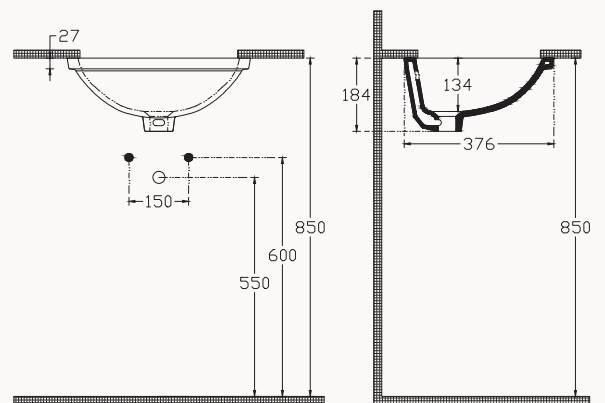

46

10AR77046SV

460x376 mm
undercounter basin

w/out taphole
with overflow
fixation set is not included
suitable with furniture