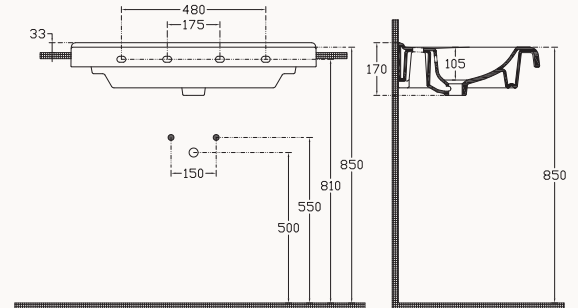

UltraFlat

65

10SM50065SV

650x465 mm
flat basin

with taphole
with overflow
fixation set is not included
suitable with furniture
suitable with wall assembly