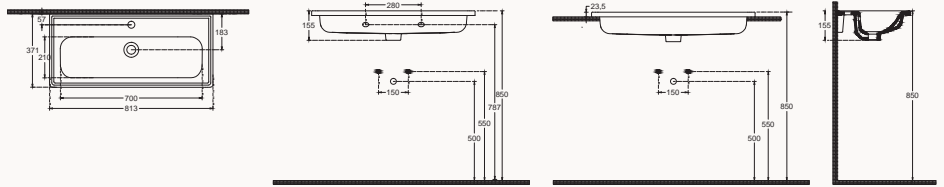

10KF50081SV

810x370 mm
compact basin

37cm compacto
with tap hole
with overflow
fixation set is not included
suitable with furniture

D37 compacto

61

10KF50061SV

610x370 mm
compact basin

37cm compacto
with tap hole
with overflow
fixation set is not included
suitable with furniture