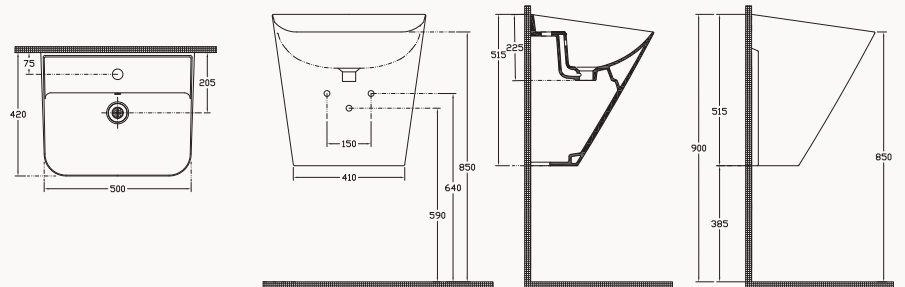

10SQ37001SV

500x420x830 mm
monoblock basin

with taphole
with overflow
sharp&slim
backside is not glazed

sharp&slim

50

10SQ37002SV

500x420x515 mm
wall hung
monoblock basin

with taphole
with overflow
sharp&slim
suitable with wall assembly