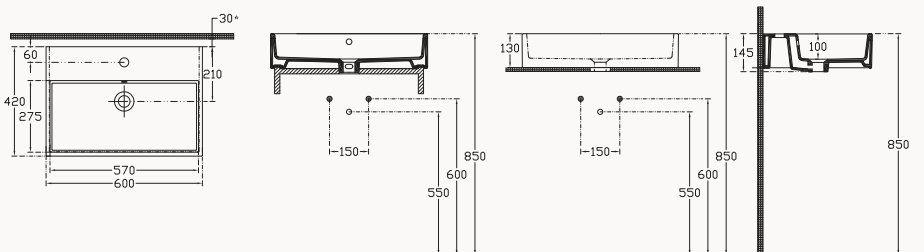

60

10PL65060SV

600x420 mm
sharp vessel basin

back side glazed
with taphole and overflow
suitable with furniture and wall assembly
fixation set is not included