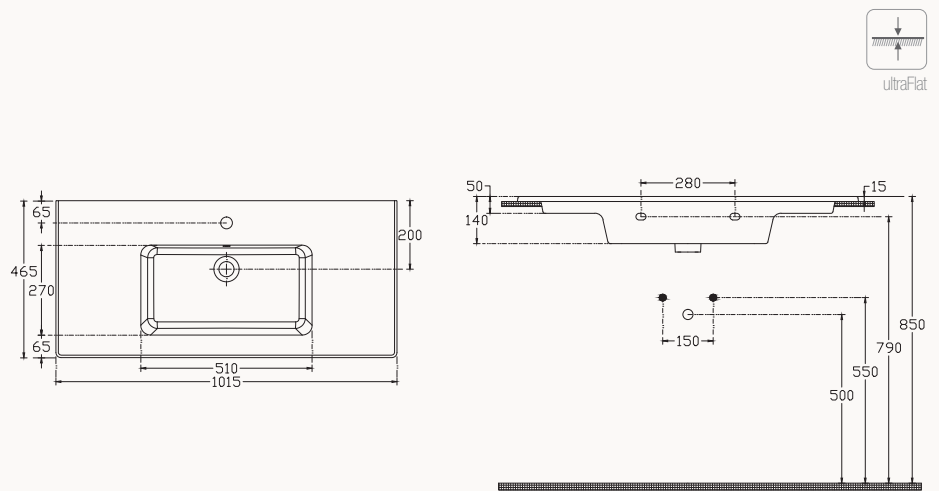

101

10SL50101SV

1015x465 mm
flat basin

with taphole
with overflow
fixation set is not included
suitable with furniture
suitable with wall assembly