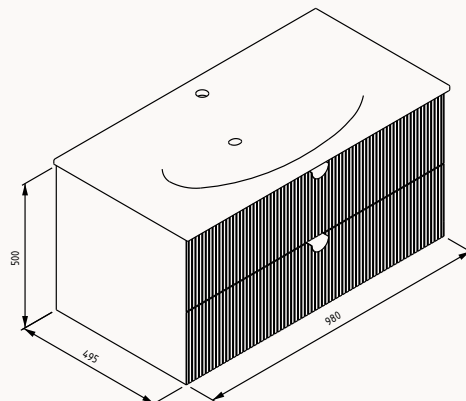

100

1000x510x500 mm
basin unit

lacquered body
lacquered drawers
drawers (soft close)

basin is included

! compatible basins
Sistema X 10SX51101SV

- **21IFS748102I** ruby red (white basin)
- **21IFS749102I** ocean (white basin)
- **21IFS750102I** dark salmon (white basin)
- **21IFS713102I** pastel green (white basin)
- **21IFS772102I** night blue (white basin)
- **21IFS712102I** cream (white basin)