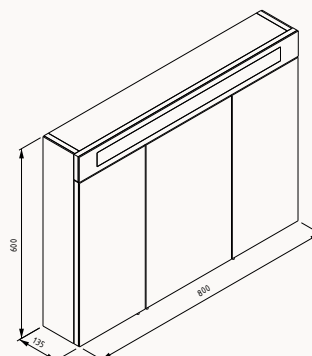

80

22OR2600080I

800x133x600 mm
top cabinet with mirror doors
(M9)