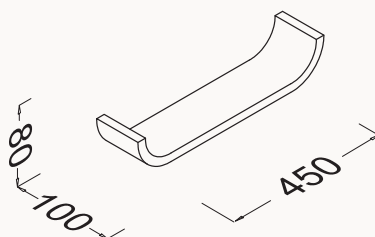

45

450x80x100 mm
Marino mirror

lacquered

21SQ9001045I lacquered white