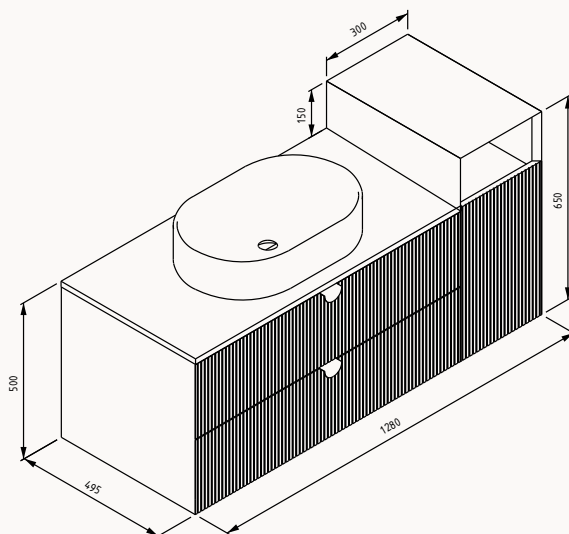

21IAS749100I

21IF6149030I

1300x500x500 mm
basin unit
black basin

130

1300x500x500 mm
basin unit

! compatible basins
Infinity 10NF65055 - 2N

lacquered body
lacquered drawers
drawers (soft close)

basin is included