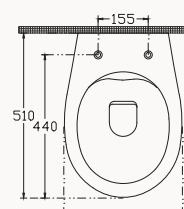

10AR02010SV + 46Z61100I

perfect wc

seat&cover must be ordered

46Z61100I seat&cover (smartPlus)