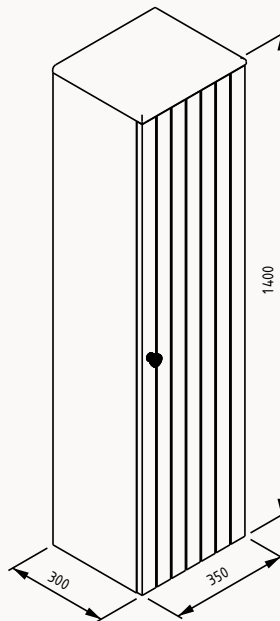

35

350x300x1400 mm
tall unit

body lacquered
door lacquered
door (soft close)

Soft
Close

21RN3113035I pastel green (right)

21RN3112035I cream (right)

21RN3213035I pastel green (left)

21RN3212035I cream (left)