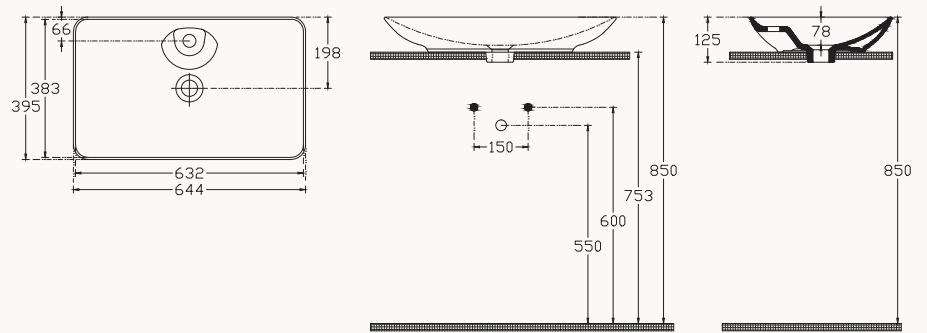

with taphole
w/out overflow
suitable with furniture
sharp&slim

52

10SY50052SV

525x395 mm
Clear vessel basin

with taphole
w/out overflow
suitable with furniture
sharp&slim

60

10SY50060SV

600x377 mm
Clear vessel basin