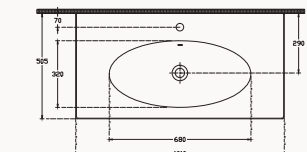

101
10SX51101SV
1010x505 mm
clear flat basin