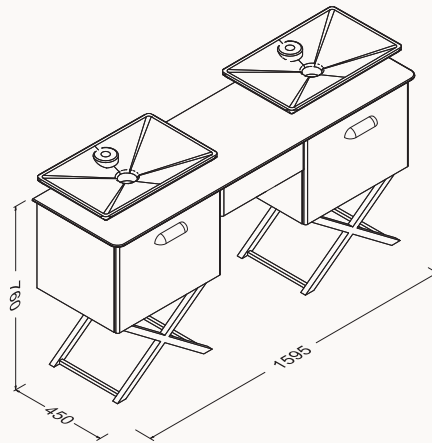

155

1595x450x760 mm

basin unit, floor standing

body lacquered-membrane
doors lacquered-membrane
countertop lacquered/massive oak
profile feet
drawer soft close

basin is included

! compatible basin
Sistema 10SY50052SV

21BES055155I oak-turquoise

21BES064155I black-taupe

21BES065155I white-oak

Soft
Close

100

1050x450x760 mm

basin unit, floor standing

body lacquered-membrane
doors lacquered-membrane
countertop lacquered/massive oak
profile feet
drawer soft close

basin is included