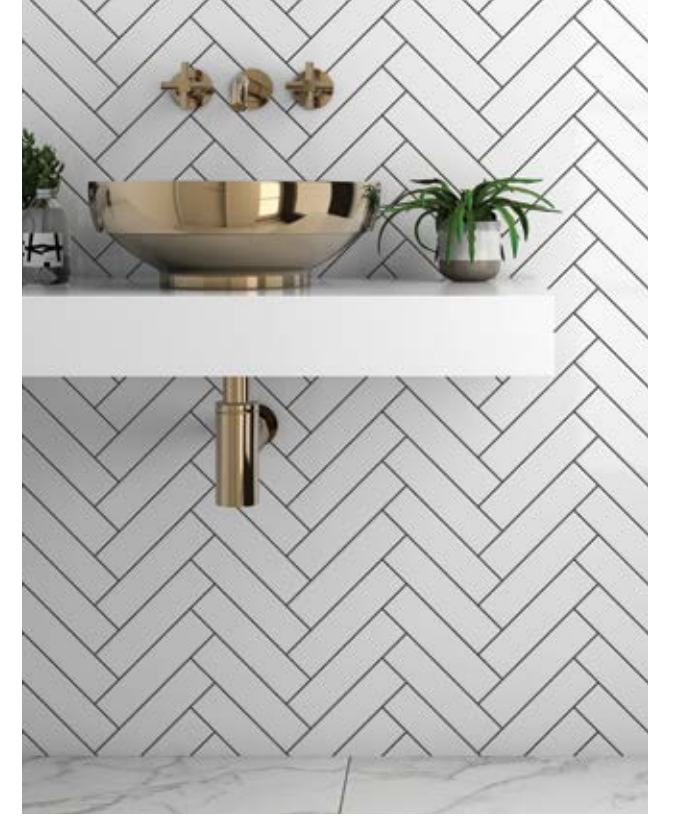

major changes with small sizes küçük ebatlarla büyük değişimler

Small-sized **miniworx** tiles help to design creative patterns and offer solutions to hide surface irregularities.

Küçük ebatlı **miniworx** karolar, hem yaratıcı desenler tasarlamaya yardımcı oluyor hem de yüzeylerdeki düzensizlikleri gizleyen uygulamalara izin veriyor.