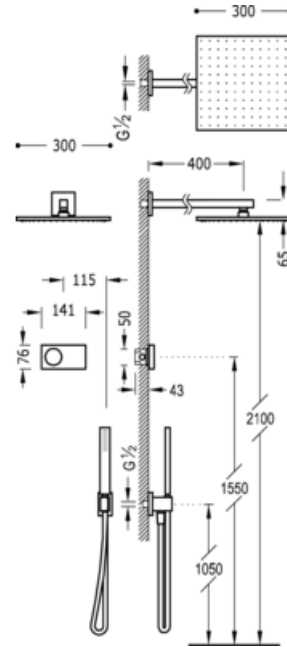

Built-in electronic thermostatic shower kit SHOWER TECHNOLOGY; · Electronic control included (White). · Electronic thermostatic control box included (2 ways). · Fixed shower head 300x300 mm. with ball joint. Brass (1.34.138.30). · Elbow wall (207.182.01). · Antilime hand shower (202.639.01). · Shower hose SATIN (91.34.609.15): chrome finish

Shower  
Electronic  
Built-in

CRO 09286563