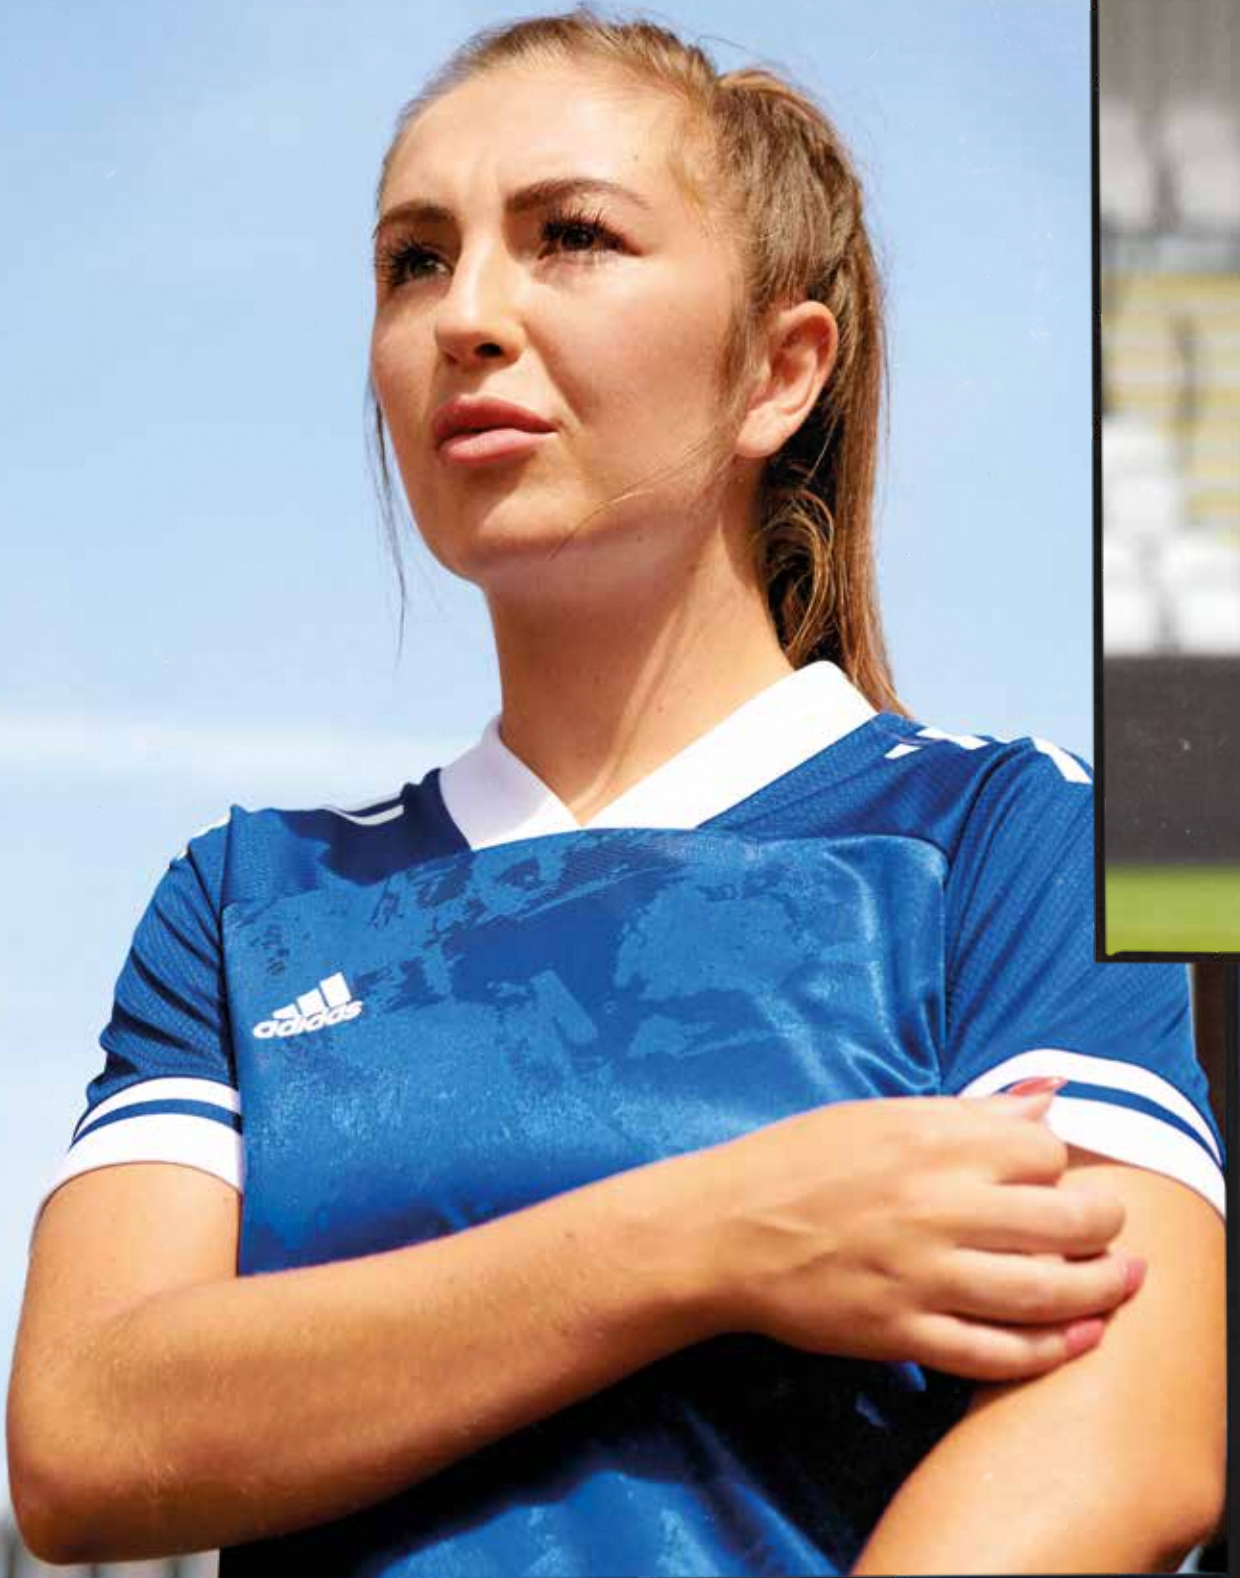

KATIE ZELEM

UNITE IN CONDIVO20

WOMEN

CONDIVO 20 JERSEY

CONDIVO 20 JSY W

The football pitch is your canvas. Express yourself. This Condivo jersey shows off a bold all-over graphic that began life in an artist's studio. Its lightweight fabric will keep you creating while pushing moisture out of the picture. The curved hem and heat-transfer details are inspired by the kits professionals wear.