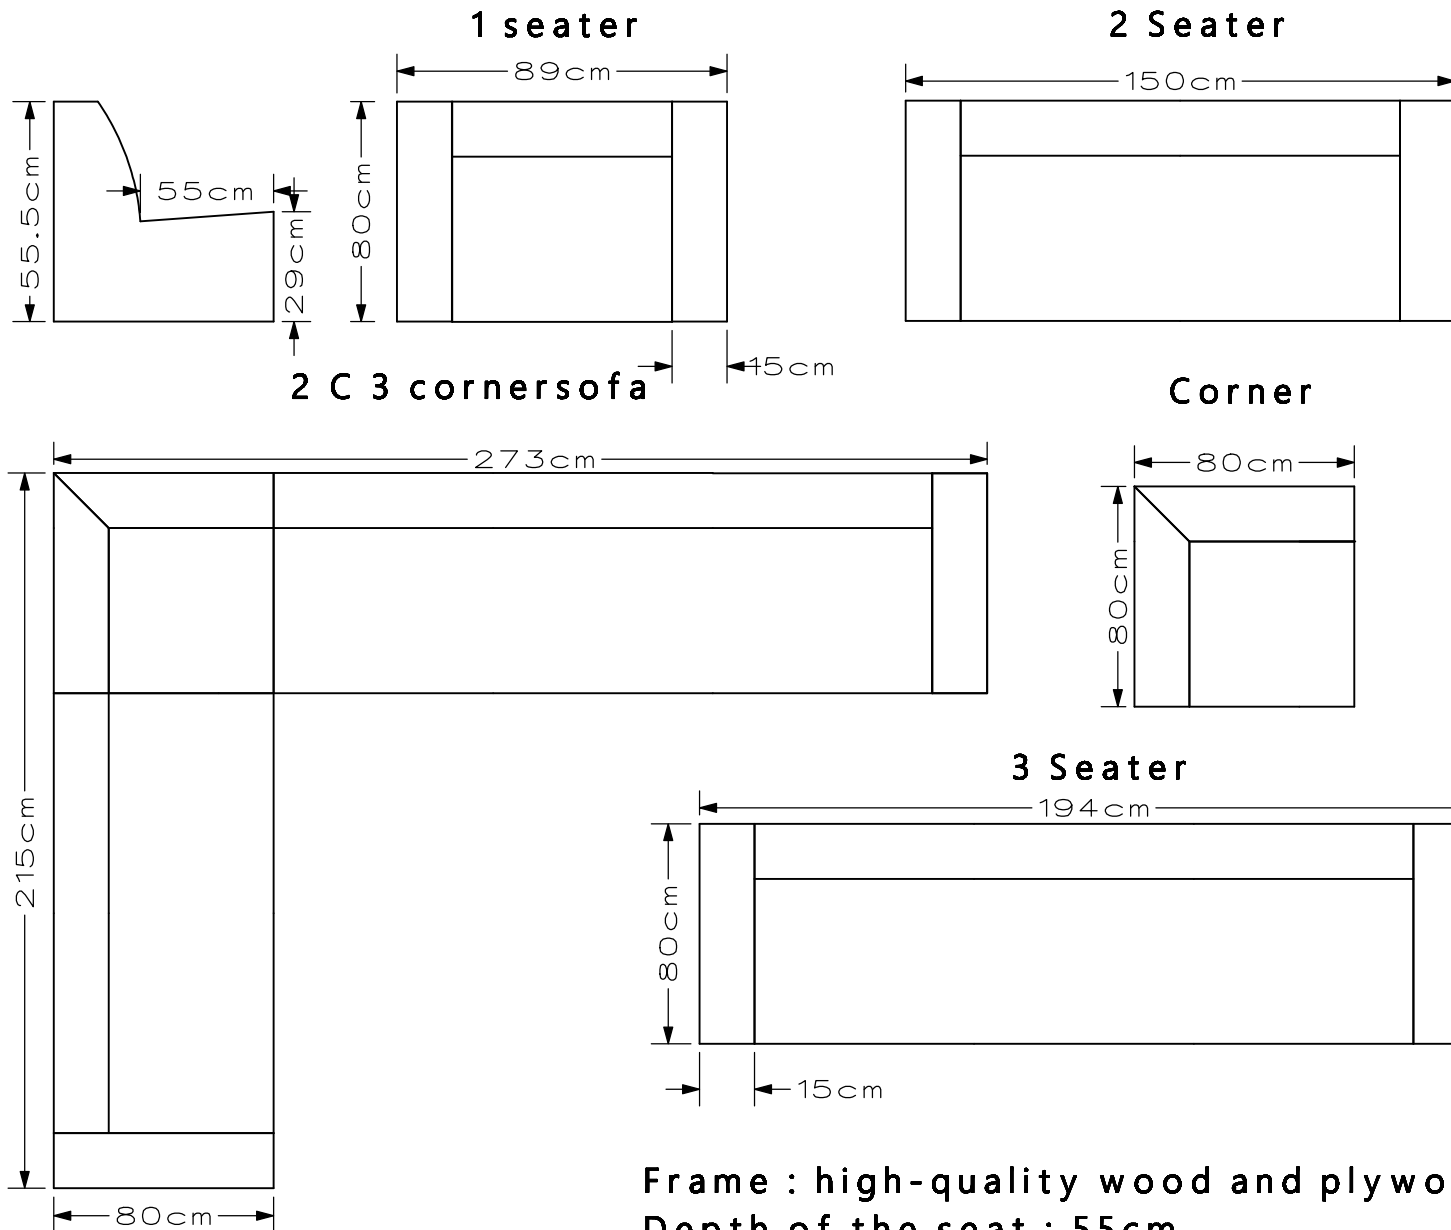

S i g m a

Frame : high-quality wood and plywood
Depth of the seat : 55cm
Height of the legs :Metal 14.5cm
Seat cushions : Foam
Filling inside the cushion : Foam