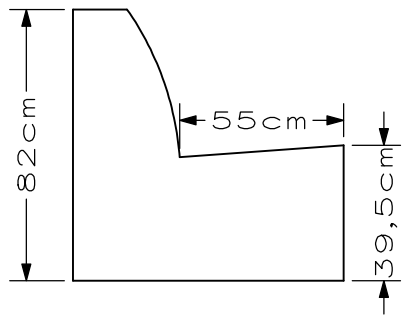

Ronny

Dimensions

Frame : high-quality wood and plywood

Depth of the seat : 55cm

Height of the legs :Birch 6,5cm

Seat cushions : foam

Filling inside the cushion :Foam