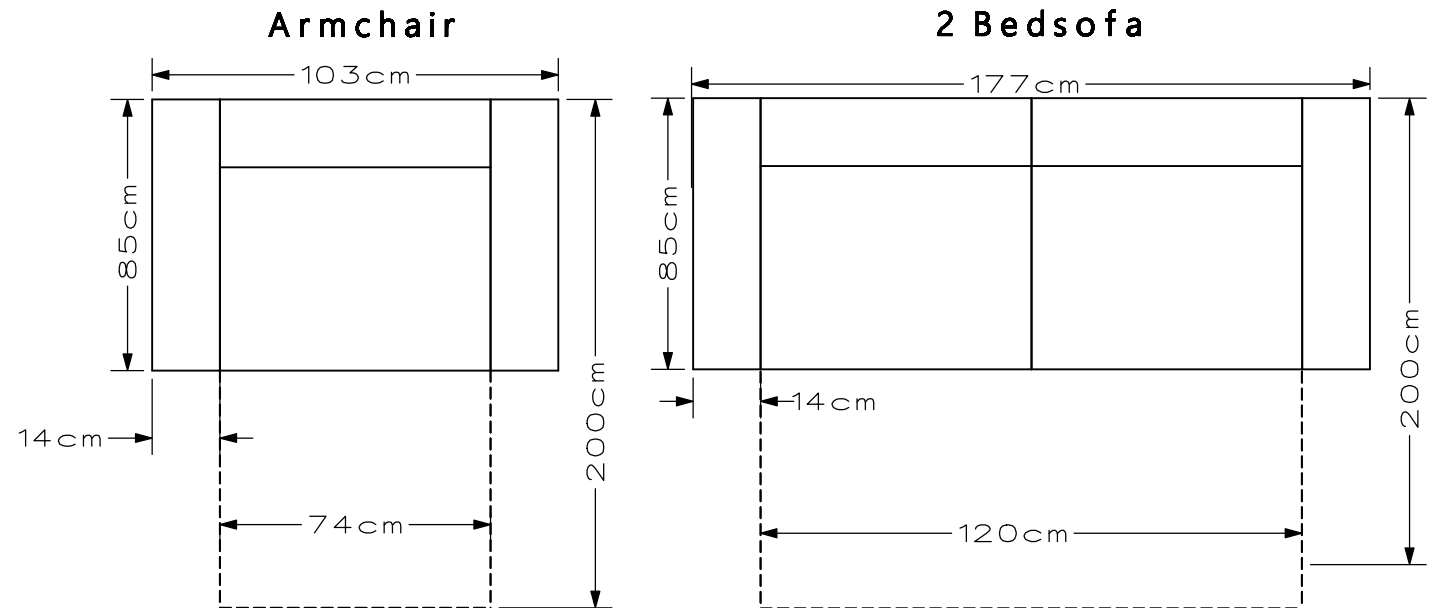

Ronny

Dimensions

Frame : high-quality wood and plywood

Depth of the seat : 55cm

Height of the legs :Birch 6,5cm

Seat cushions : foam

Filling inside the cushion :Foam