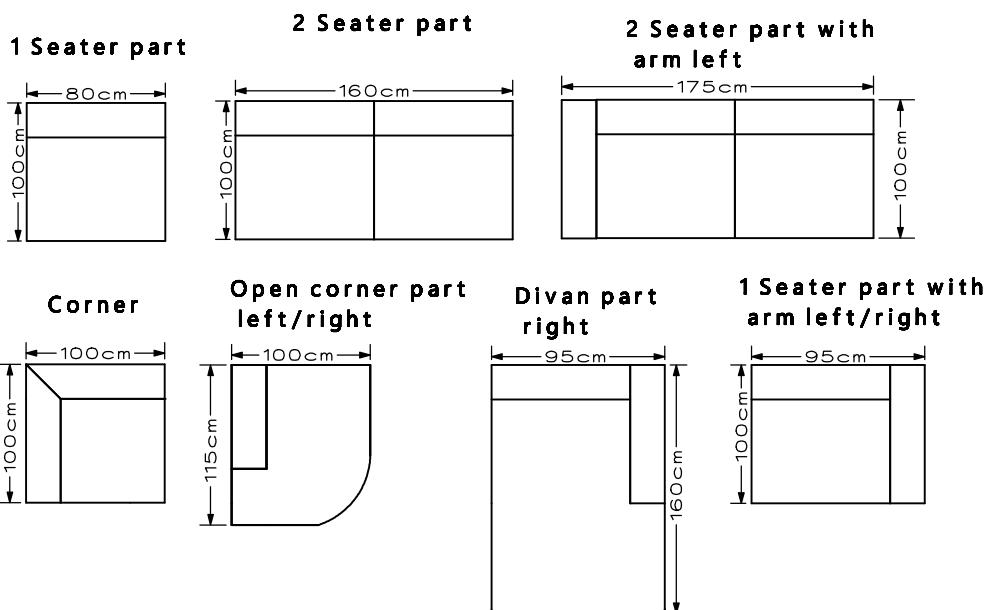

PARTS

Frame : high-quality wood and plywood
Depth of the seat : 65 cm
Height of the legs : Metal legs 14.5cm /
 Wooden legs Oak 12cm
Seat cushions : foam + fiber/feather mix
Back cushions : foam/fiber/feather mix