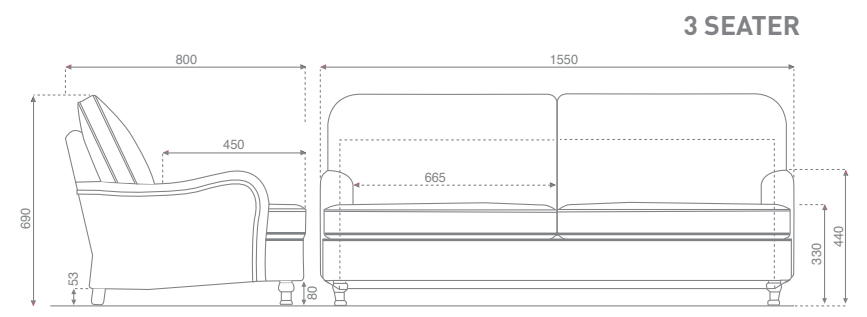

Sofa Mini Howard

Mini Howard is a high quality relaxing 1-seater, 2-seater or 3-seater sofa for children. There are four different fabric groups to choose from. Seating cushions consist of foam and feathers. Frame is made in 100% solid birch, legs in solid birch or oak.

Sofa Mini Howard