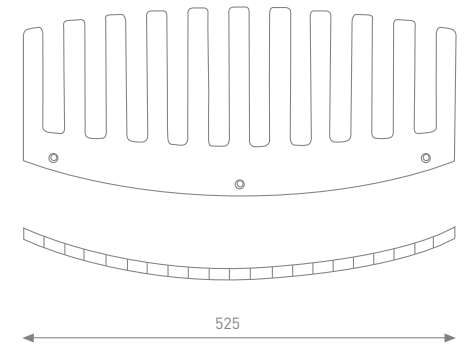

Wall rack Juss

Wall rack Kuusk

- Clear Lacquered
- Whitewash
- Espresso