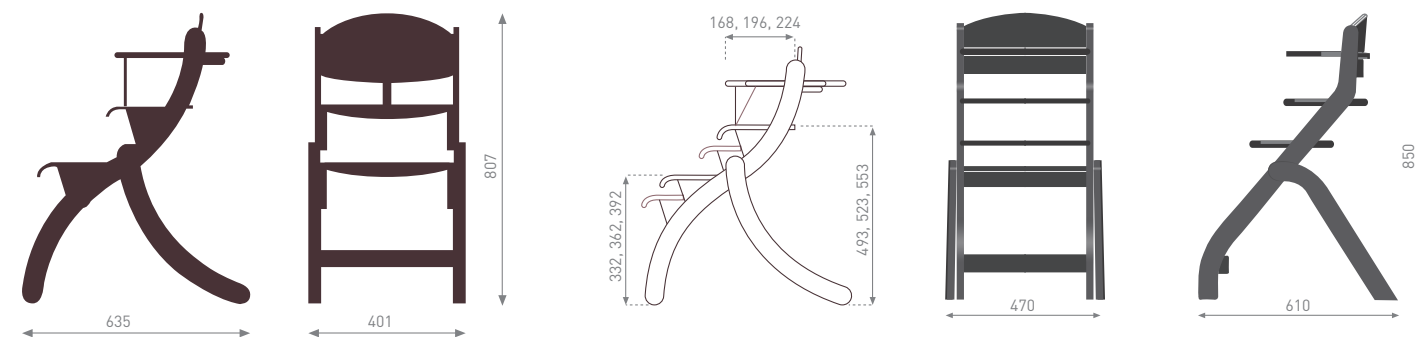

Clear Lacquered
 Whitewash
 Espresso