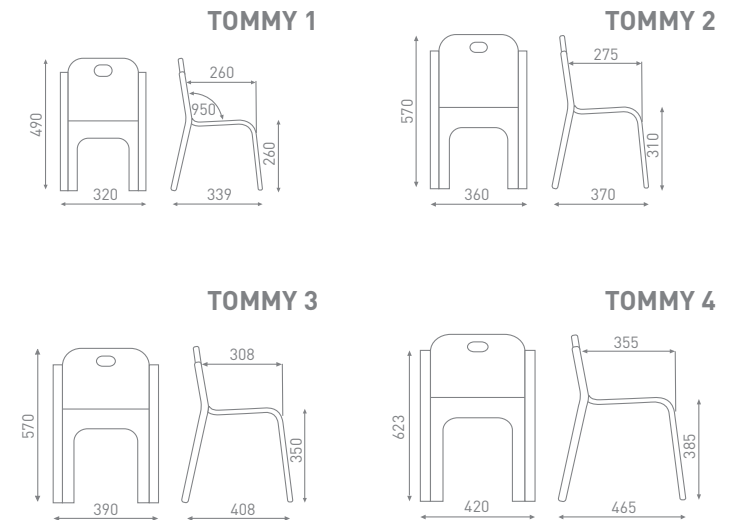

Clear Lacquered
 Whitewash
 Espresso