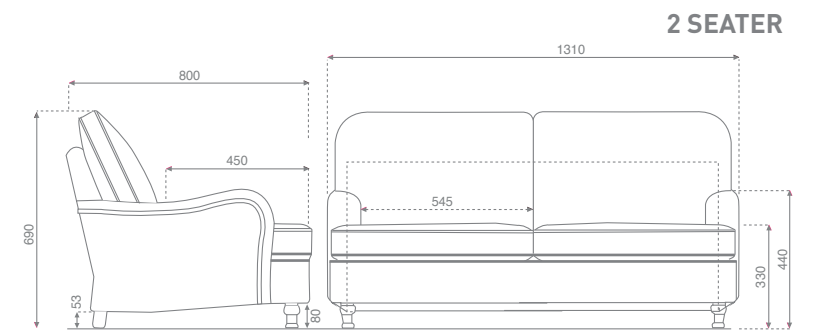

Sofa Mini Howard

Mini Howard is a high quality relaxing 1-seater, 2-seater or 3-seater sofa for children. There are four different fabric groups to choose from. Seating cushions consist of foam and feathers. Frame is made in 100% solid birch, legs in solid birch or oak.

Sofa Mini Howard