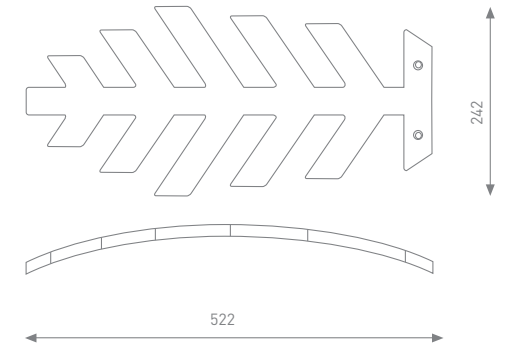

Wall rack Juss

Wall rack Kuusk

- Clear Lacquered
- Whitewash
- Espresso