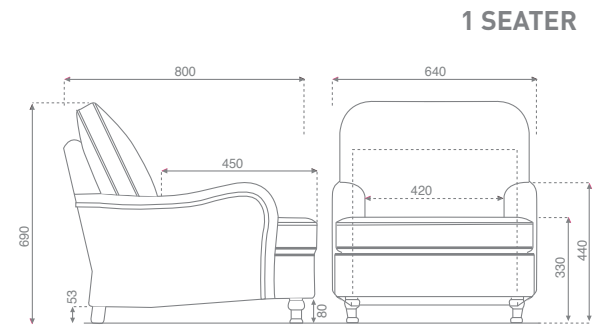

Sofa Mini Howard

Mini Howard is a high quality relaxing 1-seater, 2-seater or 3-seater sofa for children. There are four different fabric groups to choose from. Seating cushions consist of foam and feathers. Frame is made in 100% solid birch, legs in solid birch or oak.

Sofa Mini Howard