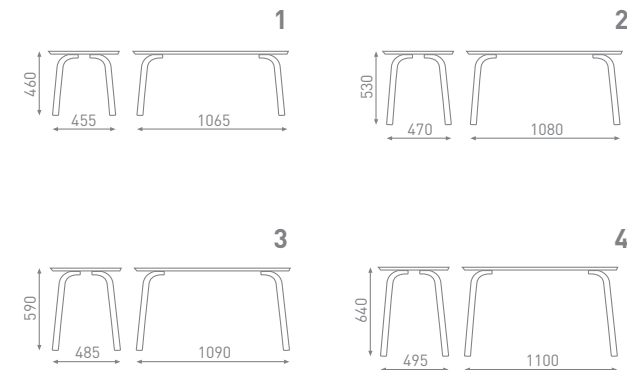

Clear Lacquered
 Whitewash
 Espresso