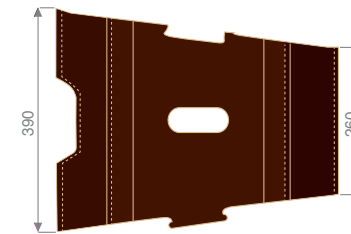

- Clear Lacquered
- Whitewash
- Espresso
- Red