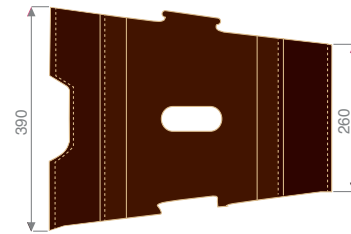

- Clear Lacquered
- Whitewash
- Espresso
- Red