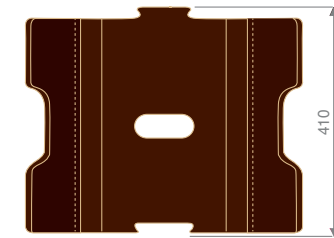

- Clear Lacquered
- Whitewash
- Espresso
- Red