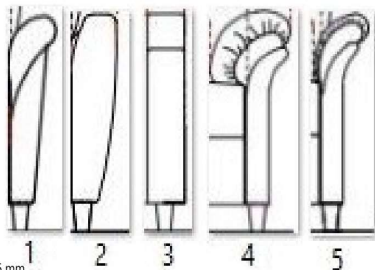

**2 Seater**

**3 Seater**

**3 C 2 Seater**

**PARTS**

**1 Seater part**

**2 Seater part**

**Stool**

**Corner 90**

**3 Seater part**

**Frame : high-quality wood and plywood**  
**Seat cushions : foam**  
**Back cushions : foam/fiber mix**  
**Legs : birch 8cm**