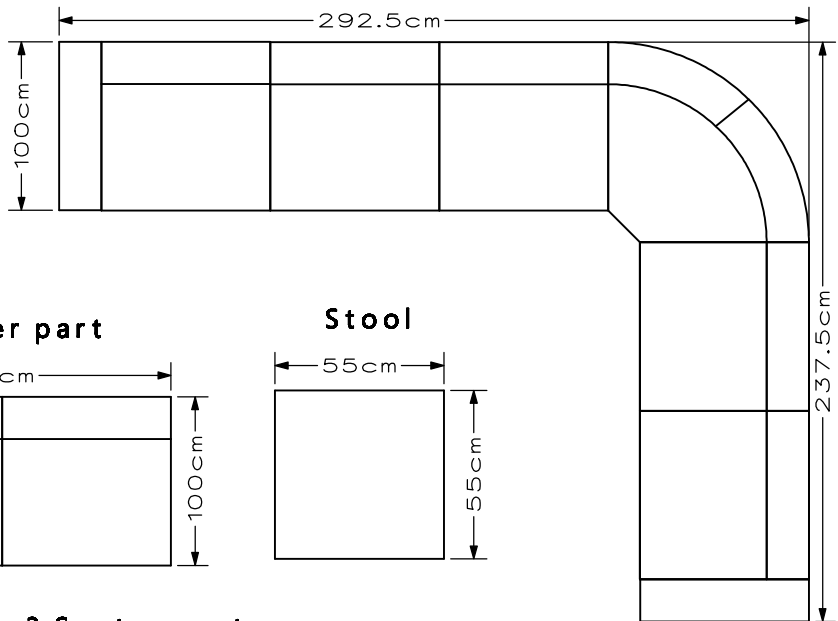

**2 Seater**

**3 Seater**

**3 C 2 Seater**

**PARTS**

**1 Seater part**

**2 Seater part**

**Stool**

**Corner 90**

**3 Seater part**

**Frame : high-quality wood and plywood**  
**Seat cushions : foam**  
**Back cushions : foam/fiber mix**  
**Legs : birch 8cm**