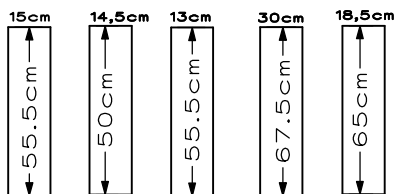

**2 Seater**

**3 Seater**

**3 C 2 Seater**

**PARTS**

**1 Seater part**

**2 Seater part**

**Stool**

**Corner 90**

**3 Seater part**

**Frame : high-quality wood and plywood**  
**Seat cushions : foam**  
**Back cushions : foam/fiber mix**  
**Legs : birch 8cm**