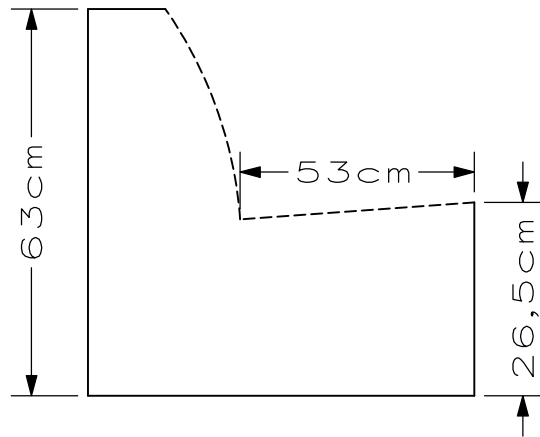

Comò

Dimensions

Frame : high-quality wood and plywood

Seat cushions : foam,

Back cushions : foam

Legs : Front 14,5cm Rear: 13cm