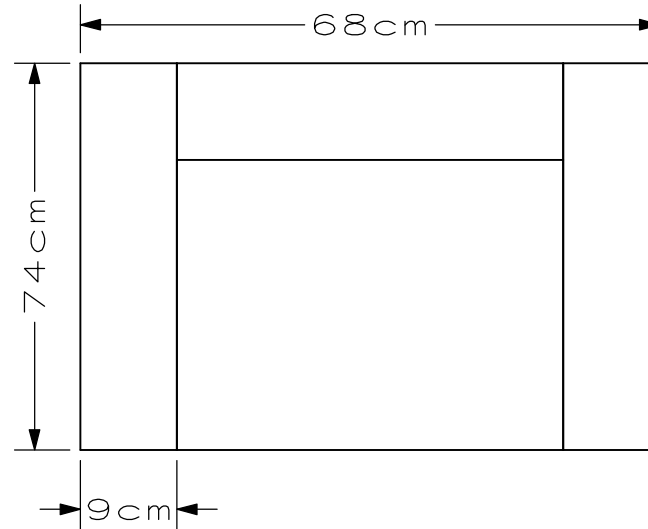

Comò

Dimensions

Frame : high-quality wood and plywood

Seat cushions : foam,

Back cushions : foam

Legs : Front 14,5cm Rear: 13cm