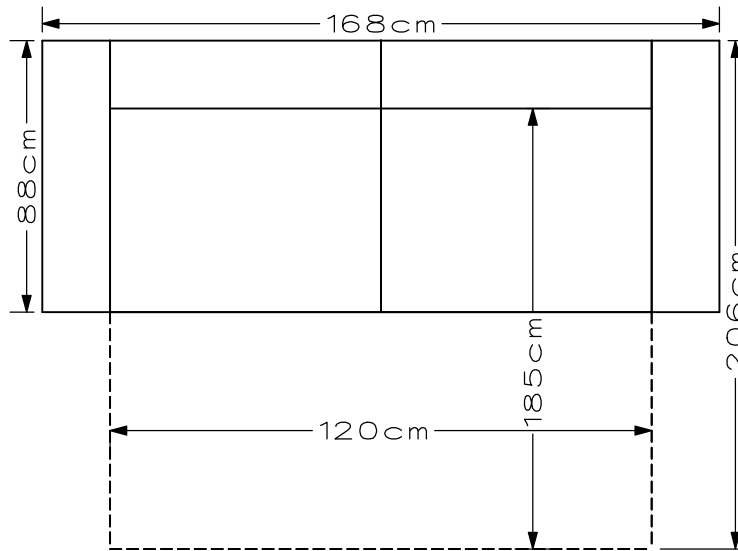

## Dimensions

### 2 Seater bedsofa

### 3 Seater bedsofa

Frame : high-quality wood and plywood  
Depth of the seat: 53cm  
Seat cushions : foam/fiber mix  
Back cushions : foam  
Legs : Oak 2.5cm