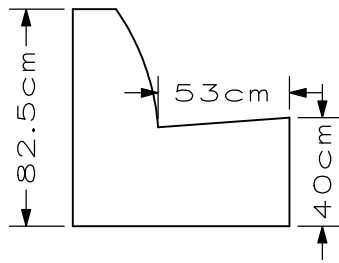

## Dimensions

### 3 Seater bedsofa

Frame : high-quality wood and plywood  
Depth of the seat: 53cm  
Seat cushions : foam/fiber mix  
Back cushions : foam  
Legs : Oak 2.5cm