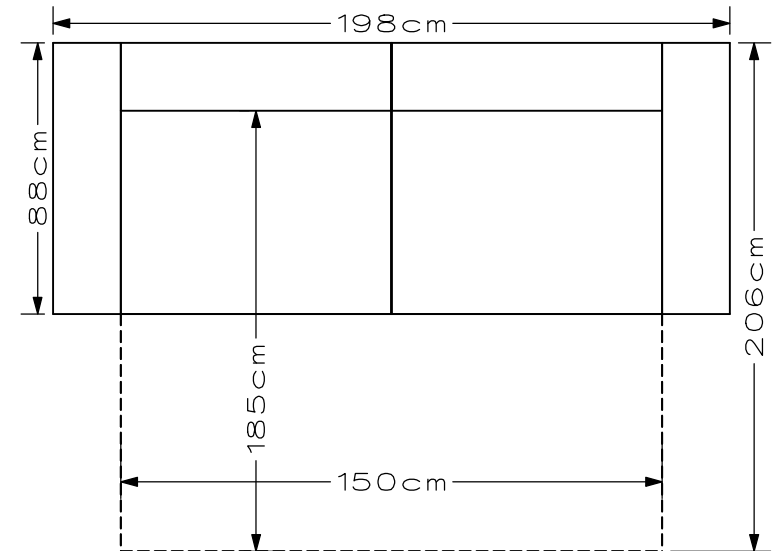

## Dimensions

### 2 Seater bedsofa

### 3 Seater bedsofa

Frame : high-quality wood and plywood  
Depth of the seat: 53cm  
Seat cushions : foam/fiber mix  
Back cushions : foam  
Legs : Oak 2.5cm