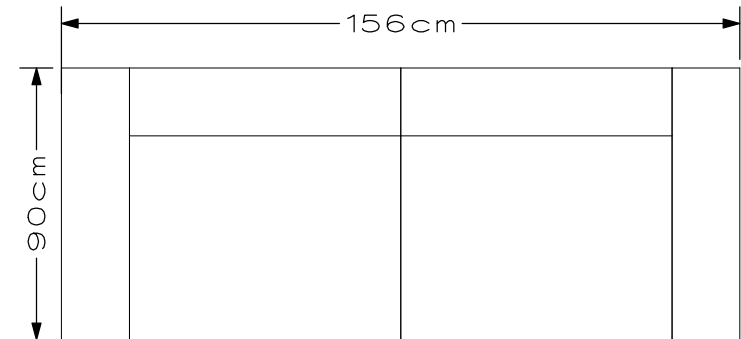

Catania

Dimensions

Armchair

2 Seater

3 Seater

Frame : high-quality wood and plywood
Seat cushions : Foam + memory foam
Back cushions : feather/fiber/foam mix
Legs : Metal H190