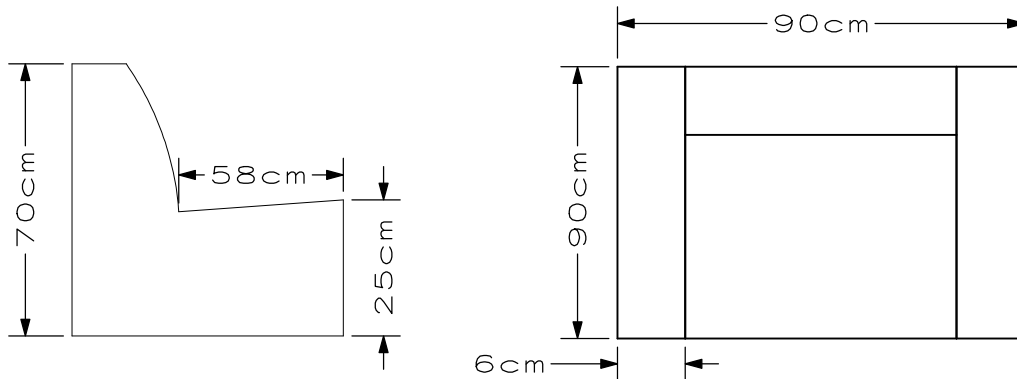

Catania

Dimensions

Armchair

2 Seater

3 Seater

Frame : high-quality wood and plywood
Seat cushions : Foam + memory foam
Back cushions : feather/fiber/foam mix
Legs : Metal H190