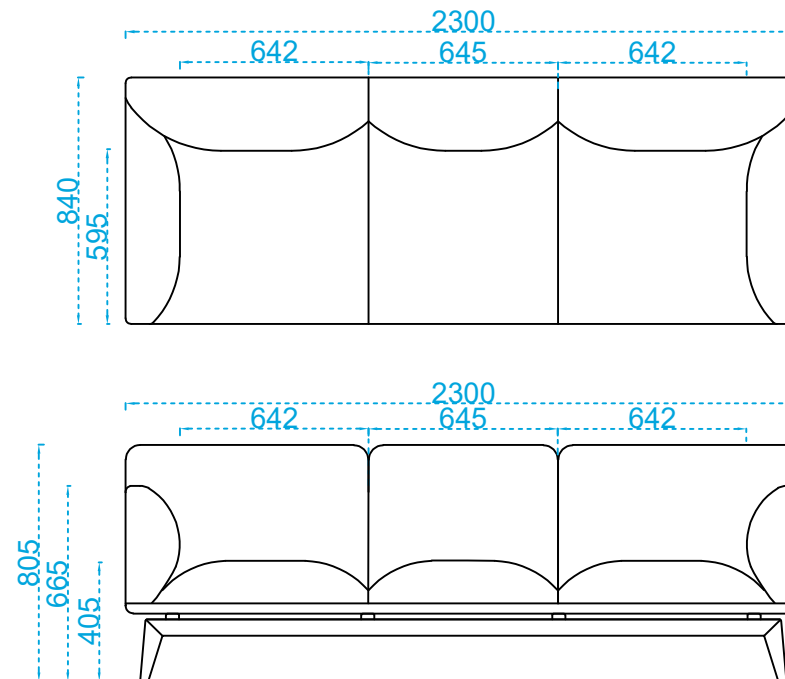

Toode:

BULL

Leht: 1/1

 TARMEKO

tugitool

3ne diivan

2ne diivan