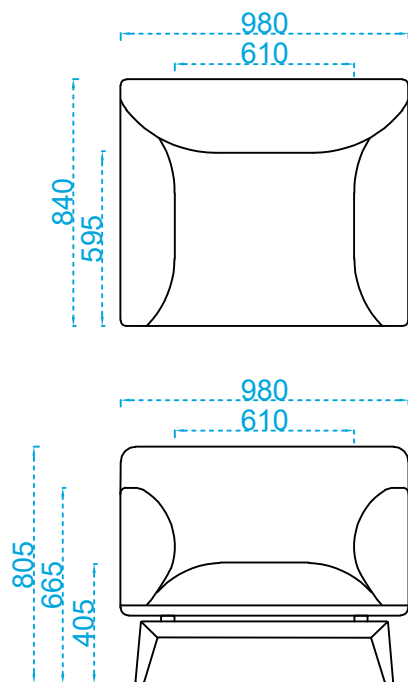

Toode:

BULL

Leht: 1/1

 TARMEKO

tugitool

3ne diivan

2ne diivan