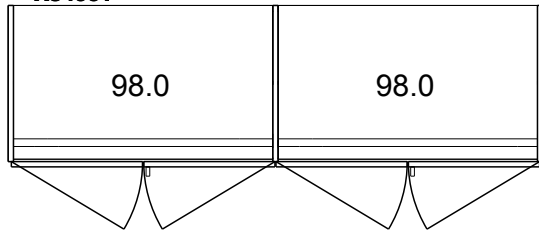

RH 250.0

▲ Special version

1 Front

High-gloss white

229.6

A84061

Rows	A	B	C	PHHKEU - 236 - 802K 22.03.2017
Front Light brown ash	Unit carcass Lacquer white			Project number: 1881
Headboard Light brown ash	Bedframe Leather white			commission / client
Front for ancillary units glass white	Interior carcass Lacquer white			Customer:
Handle Handle 028 Light brown ash	Passepartout finish Light brown ash