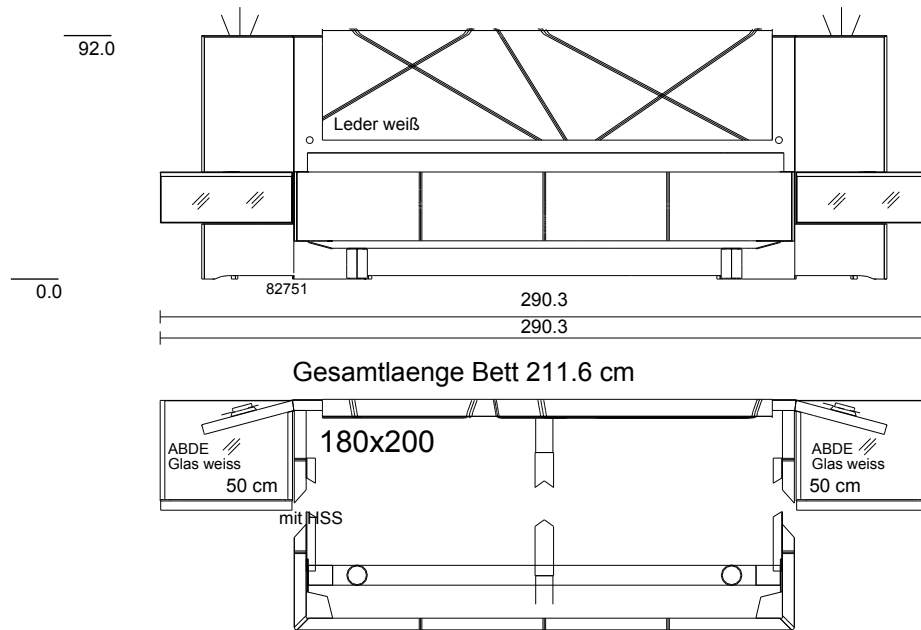

RH 250.0

†980V Parav.Leuchte

Rows	D				PHHKEU - 236 - 802K 22.03.2017
Front Light brown ash	Unit carcass Lacquer white				Project number: 1881
Headboard Light brown ash	Bedframe Leather white				commission / client
Front for ancillary units glass white	Interior carcass Lacquer white				Customer:
Handle Handle 028 Light brown ash	Passepartout finish Light brown ash