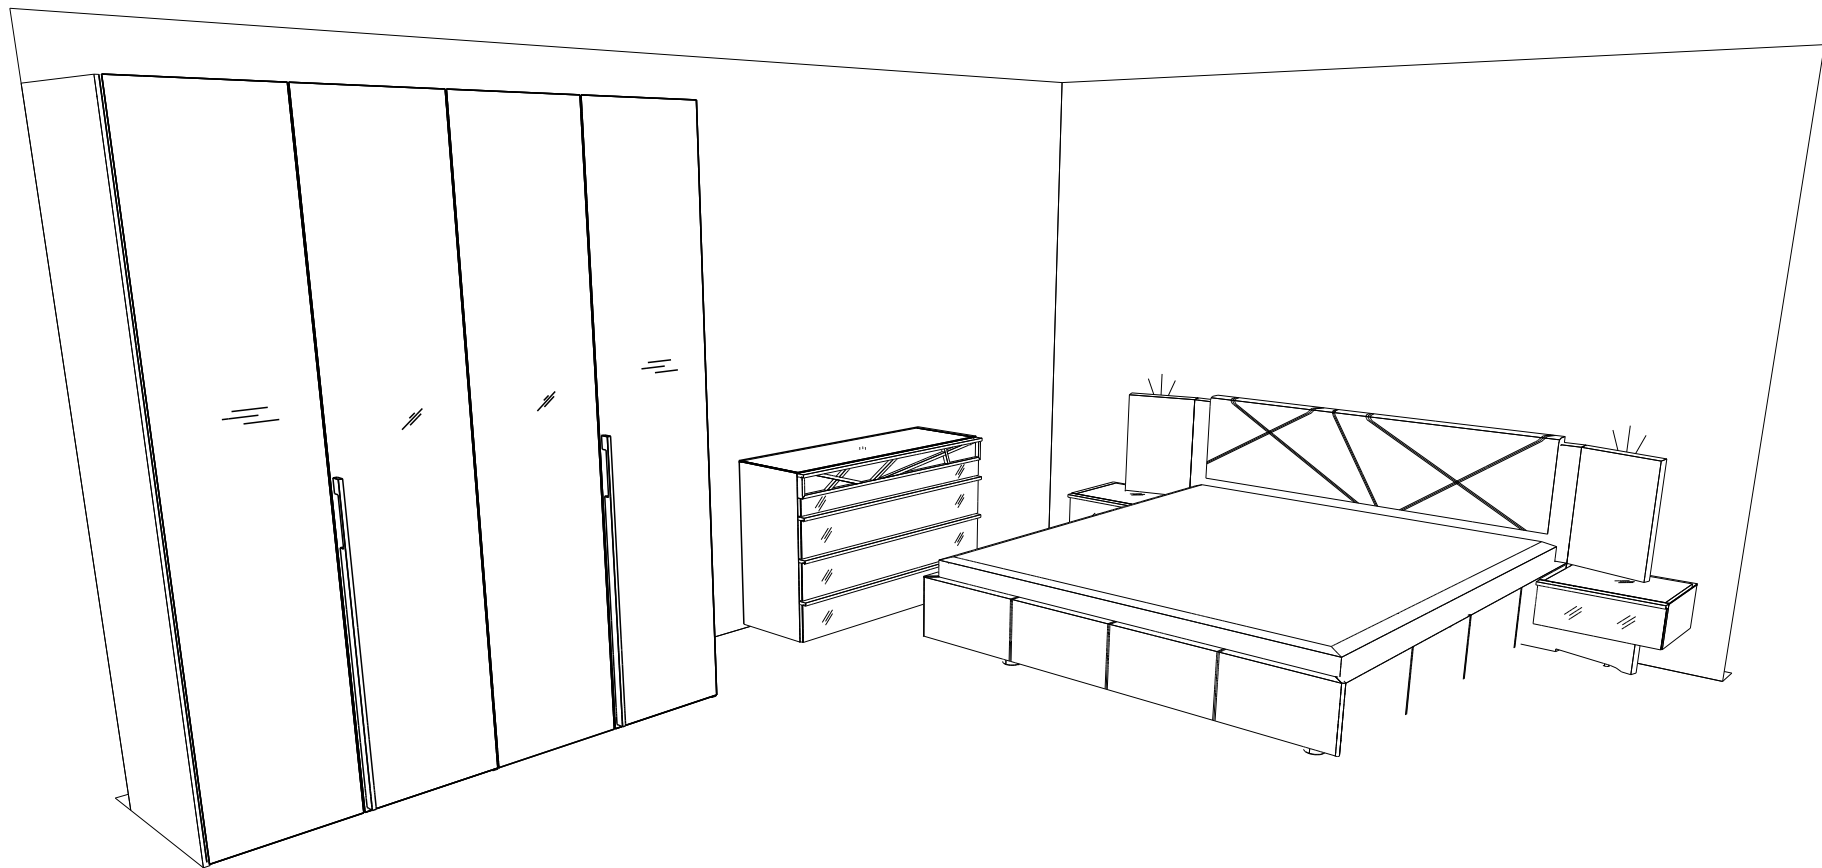

PHHKEU - 236 - 802K 22.03.2017

commission / client

Customer:

Project number: **1881**

13327 0, Santora Consulting, 11317 Tallinn, Estonia