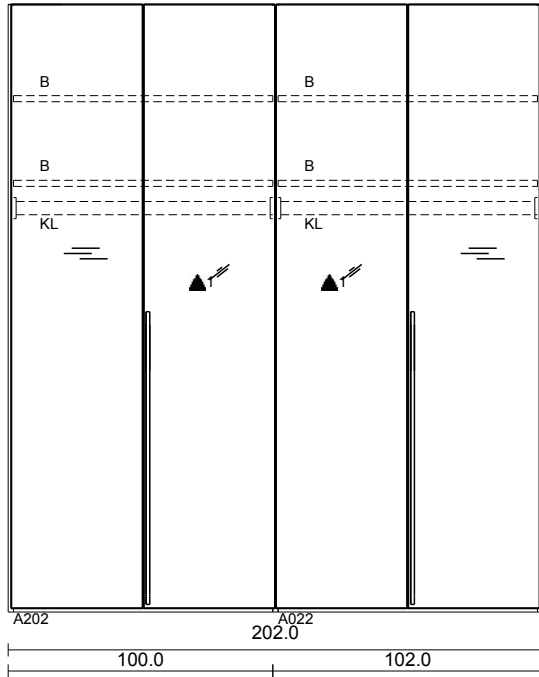

Date: 22.3.2017

Pos.	Code	Description	H / W / D	Q.ty	Unit price	Tot.price
hülsta CUTARO						
Front: Light brown ash						
Unit carcass: Lacquer white						
Headboard: Light brown ash						
Bedframe: Leather white						
Front for ancillary units: glass white						
Interior carcass: Lacquer white						
Handle: Handle 028 Light brown ash						
Passepartout finish: Light brown ash						
1	A84061	♥ Special combination		1	3.499,00	3.499,00
2	A202	Basic unit hinge-door wardrobe	229.6 / 102.0 / 61.0	1	0,00	0,00
3	A022	End unit Hinge-door wardrobe	229.6 / 100.0 / 61.0	1	0,00	0,00
4	5104	Chest with 4 drawers, fractal	78.9 / 120.0 / 42.0	1	1.996,00	1.996,00
5	8031V	♥ Leather cover for headboard	42.0 / 170.0 / 7.0	1	629,00	629,00
6	82751	Bed with sideways protruding paravent headboard and 50cm wide consoles	142.0 / 180.0 / 200.0	1	0,00	0,00
7	980V	♥ Lamp for sideways protruding paravent headboard (set of 2)		1	215,00	215,00
				Subtotal CUTARO: 6.339,00		
hülsta Sleeping systems						
8	HF02122	hülstafflex Basic fixed	5.5 / 90.0 / 200.0	1	169,00	169,00
9	HS26182022	double matr.TOP POINT 500 firmness level firm/firm	20.0 / 180.0 / 200.0	1	1.263,00	1.263,00
10	HF02122	hülstafflex Basic fixed	5.5 / 90.0 / 200.0	1	169,00	169,00
				Subtotal Sleeping systems: 1.601,00		
					EUR	4.343,00
♥ hülsta - Total items Bestseller-UVP					EUR	3.597,00
hülsta - Total items standard (RRP)					EUR	7.940,00
Total					EUR	7.940,00

High-gloss white

229.6

A84061

Rows	A	B	C	PHHKEU - 236 - 802K 22.03.2017
Front Light brown ash	Unit carcass Lacquer white			Project number: 1881
Headboard Light brown ash	Bedframe Leather white			commission / client
Front for ancillary units glass white	Interior carcass Lacquer white			Customer:
Handle Handle 028 Light brown ash	Passepartout finish Light brown ash			