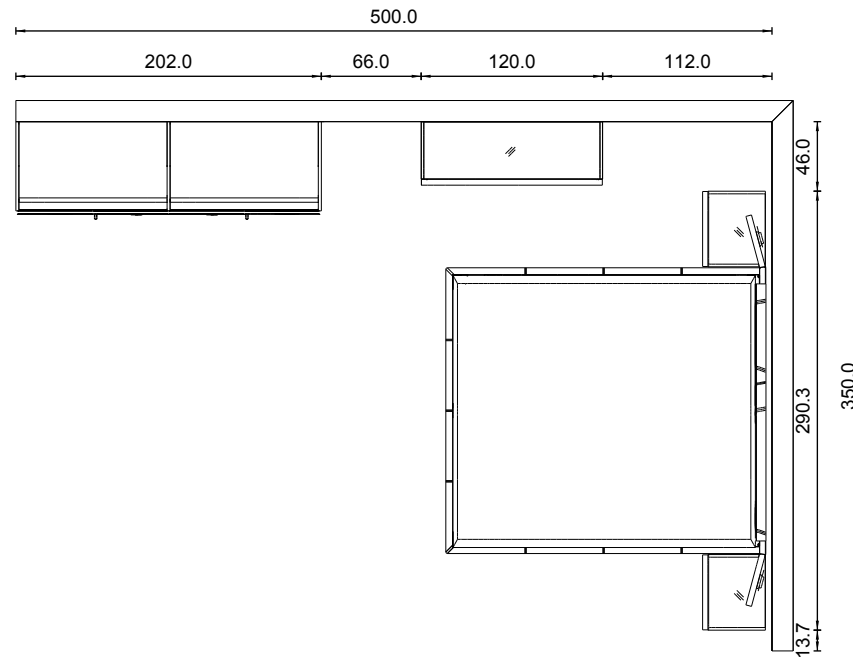

PHHKEU - 236 - 802K M: 1/50 22.03.2017

commission / client

Customer:

Project number: **1881**

13327 0, Santora Consulting, 11317 Tallinn, Estonia