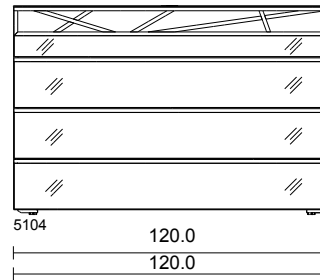

RH 250.0

▲ Special version

1 Front

High-gloss white

229.6