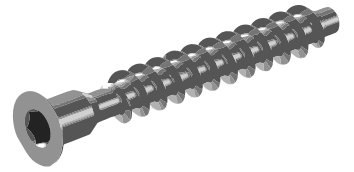

ASSEMBLY INSTRUCTION

WARDROBE NOBLE

radis

NORDIC ELEGANCE

WWW.RADIS.EE

X8

X15

X8

X2

X15

X1

X20

X2

X24

X1

1