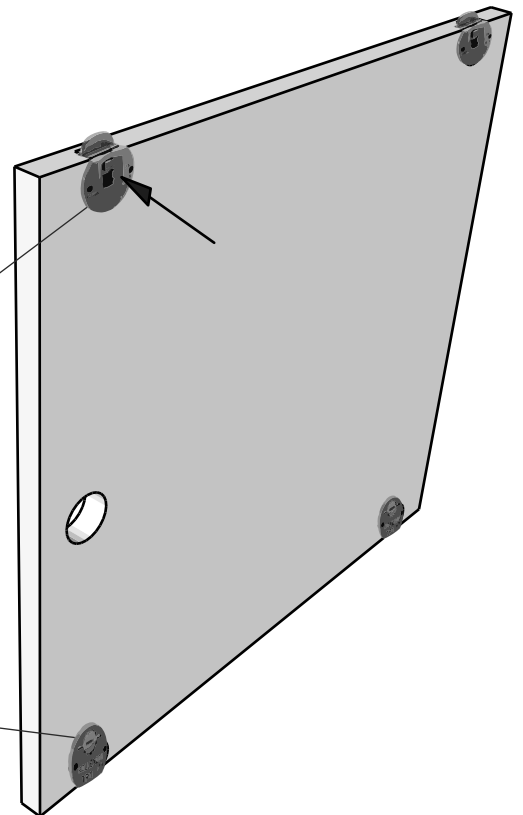

ASSEMBLY INSTRUCTION

SOSIXTIES SIDEBOARD

radis

Nordic Elegance

WWW.RADIS.EE

X18

X36

X18

5

6

7

8

IMPORTANT:

BLACK LOCKCLIP UP

ROLLERS WITH RED RING DOWN,