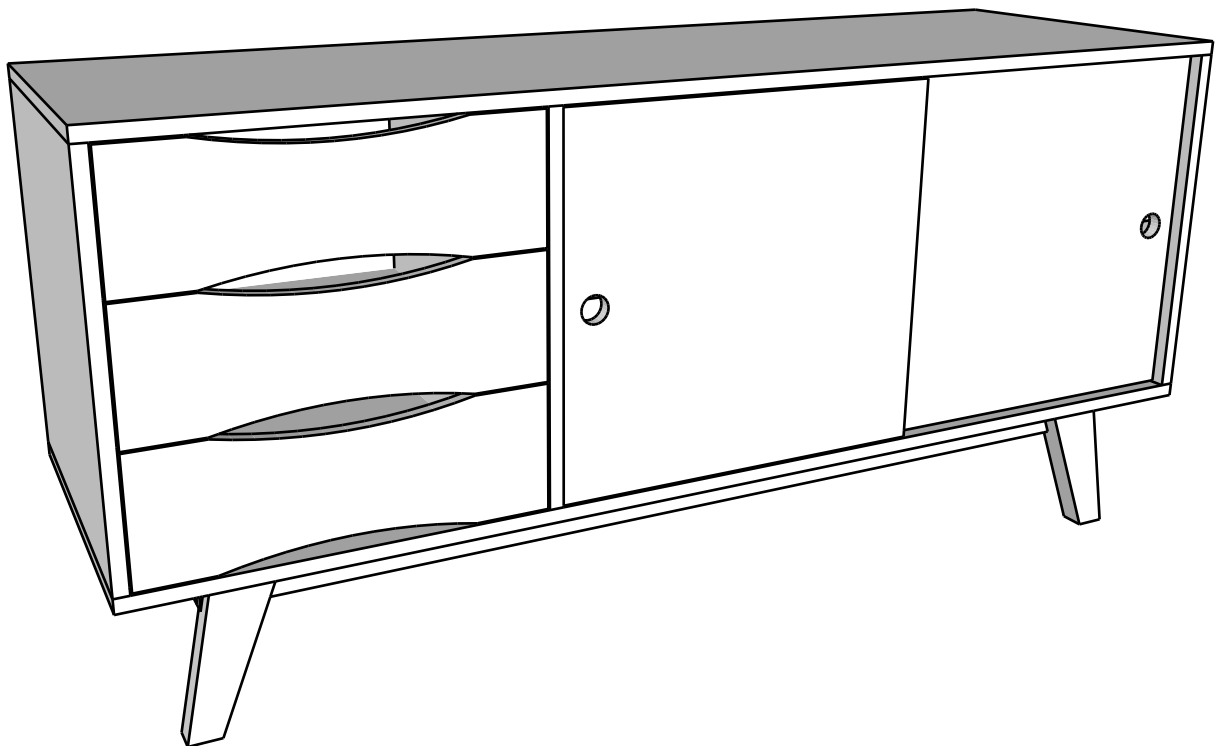

ASSEMBLY INSTRUCTION

SOSIXTIES SIDEBOARD

radis

Nordic Elegance

WWW.RADIS.EE

X18

X36

X18

5

6

7

8

IMPORTANT:

BLACK LOCKCLIP UP

ROLLERS WITH RED RING DOWN,