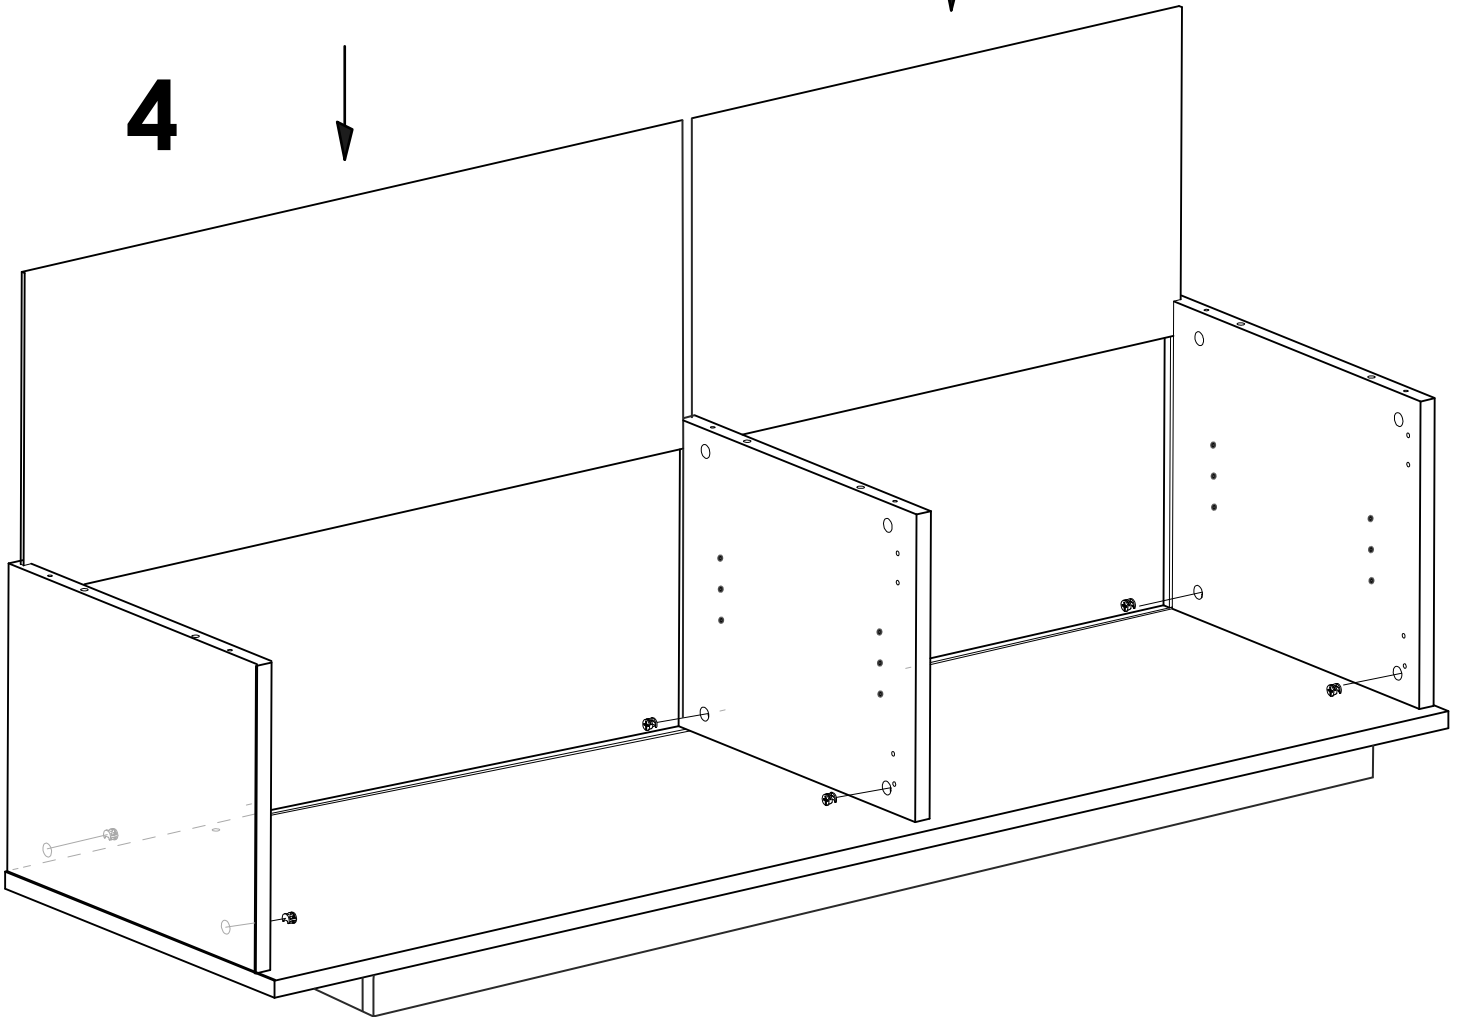

ASSEMBLY INSTRUCTION

MUSTER SIDEBOARD

radis

Nordic Elegance

WWW.RADIS.EE

X12

X12

X12

Full overlay hinges
for left and right door X4

Half overlay hinges
for middle doors X4

X1

X8

1

2

3

4