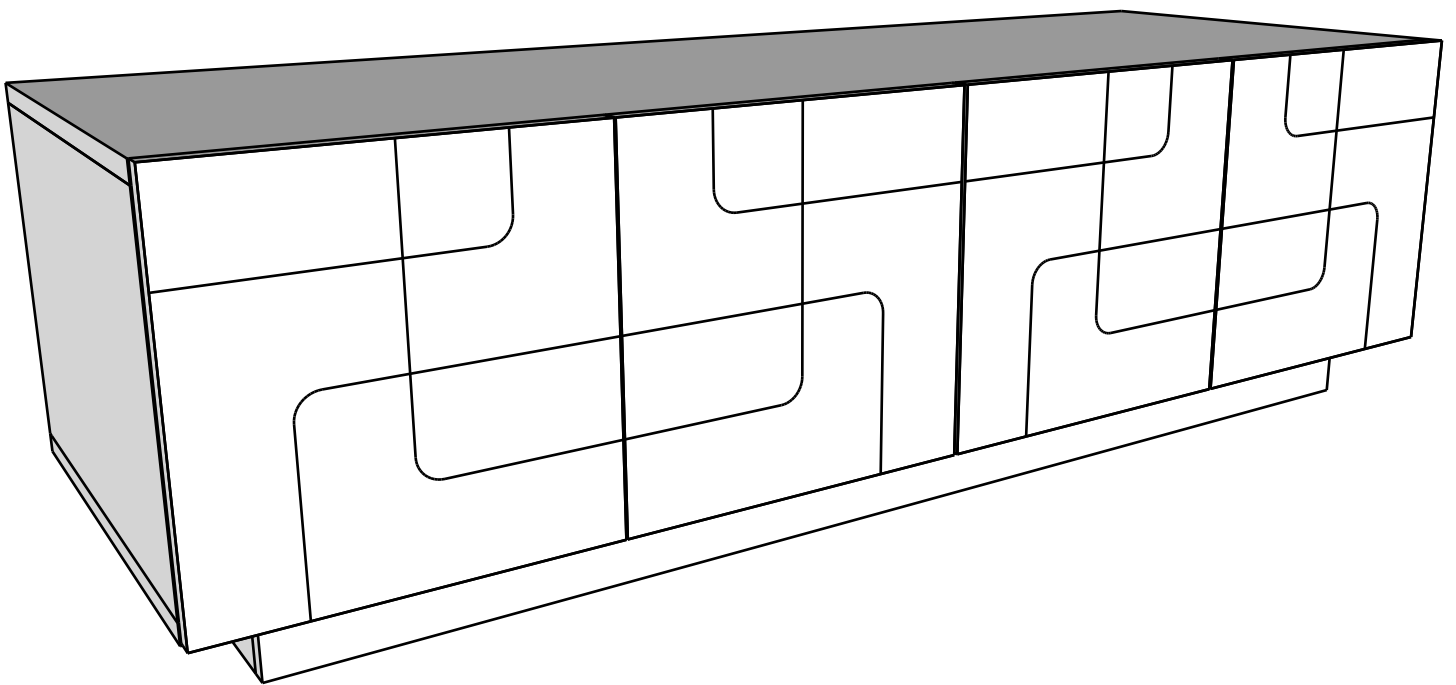

ASSEMBLY INSTRUCTION

MUSTER SIDEBOARD

radis

Nordic Elegance

WWW.RADIS.EE

X12

X12

X12

Full overlay hinges
for left and right door X4

Half overlay hinges
for middle doors X4

X1

X8

1

2

3

4

Vertical Adjustment
Moving Door
Up & Down

10