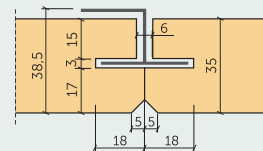

**PROFILES**
**P0** - Panel without chamfer

Panel thickness:

**15 mm**
**25 mm**
**35 mm**

**P5** - Panel with 5 mm chamfer

**P11** - Panel with 11 mm chamfer

**P0-T24** - Standart T24 ceiling profile

**P0G-T24** - Immersed T24 ceiling profile

**P5G-T24** - Immersed T24 ceiling profile with 5 mm chamfer

**P5H** - Hidden suspended ceiling profile with 5 mm chamfer

**P5S** - Hidden suspended ceiling profile with overhang and 5 mm chamfer
