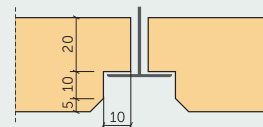

**PROFILES**
**P0** - Panel without chamfer

Panel thickness:

**15 mm**
**25 mm**
**35 mm**

**P5** - Panel with 5 mm chamfer

**P11** - Panel with 11 mm chamfer

**P0-T24** - Standart T24 ceiling profile

**P0G-T24** - Immersed T24 ceiling profile

**P5G-T24** - Immersed T24 ceiling profile with 5 mm chamfer

**P5H** - Hidden suspended ceiling profile with 5 mm chamfer

**P5S** - Hidden suspended ceiling profile with overhang and 5 mm chamfer
