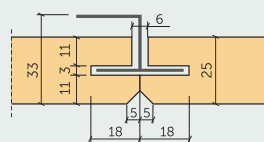

**PROFILES**
**P0** - Panel without chamfer

Panel thickness:

**15 mm**
**25 mm**
**35 mm**

**P5** - Panel with 5 mm chamfer

**P11** - Panel with 11 mm chamfer

**P0-T24** - Standart T24 ceiling profile

**P0G-T24** - Immersed T24 ceiling profile

**P5G-T24** - Immersed T24 ceiling profile with 5 mm chamfer

**P5H** - Hidden suspended ceiling profile with 5 mm chamfer

**P5S** - Hidden suspended ceiling profile with overhang and 5 mm chamfer
