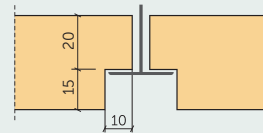

**PROFILES**
**P0** - Panel without chamfer

Panel thickness:

**15 mm**
**25 mm**
**35 mm**

**P5** - Panel with 5 mm chamfer

**P11** - Panel with 11 mm chamfer

**P0-T24** - Standart T24 ceiling profile

**P0G-T24** - Immersed T24 ceiling profile

**P5G-T24** - Immersed T24 ceiling profile with 5 mm chamfer

**P5H** - Hidden suspended ceiling profile with 5 mm chamfer

**P5S** - Hidden suspended ceiling profile with overhang and 5 mm chamfer
