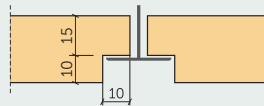

**PROFILES**
**P0** - Panel without chamfer

Panel thickness:

**15 mm**
**25 mm**
**35 mm**

**P5** - Panel with 5 mm chamfer

**P11** - Panel with 11 mm chamfer

**P0-T24** - Standart T24 ceiling profile

**P0G-T24** - Immersed T24 ceiling profile

**P5G-T24** - Immersed T24 ceiling profile with 5 mm chamfer

**P5H** - Hidden suspended ceiling profile with 5 mm chamfer

**P5S** - Hidden suspended ceiling profile with overhang and 5 mm chamfer
