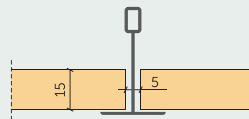

**PROFILES**
**P0** - Panel without chamfer

Panel thickness:

**15 mm**
**25 mm**
**35 mm**

**P5** - Panel with 5 mm chamfer

**P11** - Panel with 11 mm chamfer

**P0-T24** - Standart T24 ceiling profile

**P0G-T24** - Immersed T24 ceiling profile

**P5G-T24** - Immersed T24 ceiling profile with 5 mm chamfer

**P5H** - Hidden suspended ceiling profile with 5 mm chamfer

**P5S** - Hidden suspended ceiling profile with overhang and 5 mm chamfer
