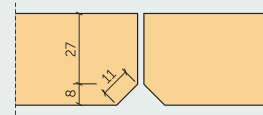

**PROFILES**
**P0** - Panel without chamfer

Panel thickness:

**15 mm**
**25 mm**
**35 mm**

**P5** - Panel with 5 mm chamfer

**P11** - Panel with 11 mm chamfer

**P0-T24** - Standart T24 ceiling profile

**P0G-T24** - Immersed T24 ceiling profile

**P5G-T24** - Immersed T24 ceiling profile with 5 mm chamfer

**P5H** - Hidden suspended ceiling profile with 5 mm chamfer

**P5S** - Hidden suspended ceiling profile with overhang and 5 mm chamfer
