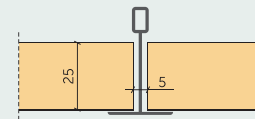

**PROFILES**
**P0** - Panel without chamfer

Panel thickness:

**15 mm**
**25 mm**
**35 mm**

**P5** - Panel with 5 mm chamfer

**P11** - Panel with 11 mm chamfer

**P0-T24** - Standart T24 ceiling profile

**P0G-T24** - Immersed T24 ceiling profile

**P5G-T24** - Immersed T24 ceiling profile with 5 mm chamfer

**P5H** - Hidden suspended ceiling profile with 5 mm chamfer

**P5S** - Hidden suspended ceiling profile with overhang and 5 mm chamfer
