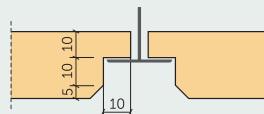

**PROFILES**
**P0** - Panel without chamfer

Panel thickness:

**15 mm**
**25 mm**
**35 mm**

**P5** - Panel with 5 mm chamfer

**P11** - Panel with 11 mm chamfer

**P0-T24** - Standart T24 ceiling profile

**P0G-T24** - Immersed T24 ceiling profile

**P5G-T24** - Immersed T24 ceiling profile with 5 mm chamfer

**P5H** - Hidden suspended ceiling profile with 5 mm chamfer

**P5S** - Hidden suspended ceiling profile with overhang and 5 mm chamfer
