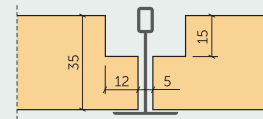

**PROFILES**
**P0** - Panel without chamfer

Panel thickness:

**15 mm**
**25 mm**
**35 mm**

**P5** - Panel with 5 mm chamfer

**P11** - Panel with 11 mm chamfer

**P0-T24** - Standart T24 ceiling profile

**P0G-T24** - Immersed T24 ceiling profile

**P5G-T24** - Immersed T24 ceiling profile with 5 mm chamfer

**P5H** - Hidden suspended ceiling profile with 5 mm chamfer

**P5S** - Hidden suspended ceiling profile with overhang and 5 mm chamfer
