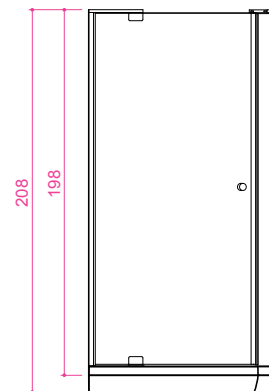

# Vibe

Dimensions: 99 x 89 x 198/208 cm

Glass options:

**T1**  
Transparent  
safety glass  
6 mm

**T2**  
Toned grey  
safety glass  
6 mm

Shower corner components

**Front wall + tray (high):** 99 x 89 x 208 cm

**Front wall + tray (low):** 99 x 89 x 198 cm

- PS.** The shower tray has two possible height options:
- **Low base** (for in-floor mounting 5,5 cm)
  - **High base** (for on-floor mounting 14 cm)

**IMPORTANT:** Installing the product with the low base tray requires the preparation of the installation area according to Vibe installation manual.