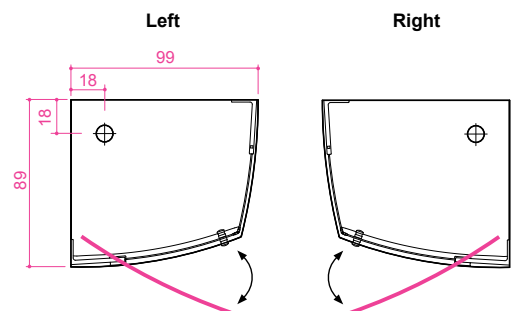

Vibe

Dimensions: 99 x 89 x 198/208 cm

Shower corner (front wall + tray)

Vibe shower cabin is an elegant combination of soft curving shower walls and a complementing shower tray with options of low (mountable into the floor) and higher version. Shower walls are made of curved toned safety glass (6mm) – shower door is turning on the hinges. Shower tray is made of very strong and durable Xonyx™ massive stone.

Glass options:

T1
Transparent
safety glass
6 mm

T2
Toned grey
safety glass
6 mm

Shower corner components

Front wall + tray (high): 99 x 89 x 208 cm

Front wall + tray (low): 99 x 89 x 198 cm

1. **PS.** The shower tray has two possible height options:
2. **Low base** (for in-floor mounting 5,5 cm)
   - **High base** (for on-floor mounting 14 cm)

IMPORTANT: Installing the product with the low base tray requires the preparation of the installation area according to Vibe installation manual.

High base

Low base