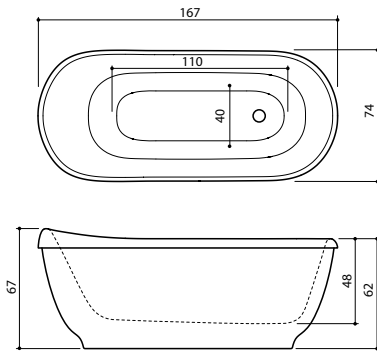

# Vero

Dimensions: 167 x 74 x 62/67 cm

Water capacity: 230 l

Weight (netto): 99 kg

Vero - a bath with romantic touch, timeless classical style and soft curving inner surfaces

The bath and its front panel made from Xonyx™ massive stone are combined as one form without visible seams. Drain plug with up- and down function of opening-closing is covered with the same Xonyx™ finishing as the bath. Bath is provided with an overflow opening. Massive bathtub is installed on a strong frame with height adjustable legs.