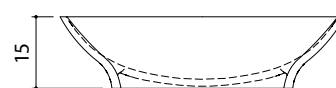

Milo

Dimensions: 58 x 40 x 15 cm

XONYX™

The wash basin is made from Xonyx™ massive stone.
Drain plug is covered with the same Xonyx™ finishing as the basin itself.
Basin is offered in white finishing only.
For technical reasons the basin is offered without an overflow.

Deco

Dimensions: 55 x 40 x 15 cm

XONYX™

Pao

Dimensions: 60 x 40 x 15 cm

XONYX™