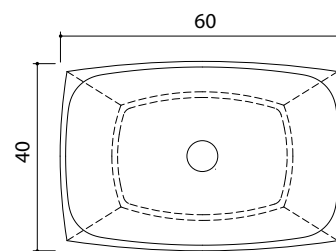

Milo

Dimensions: 58 x 40 x 15 cm

XONYX™

The wash basin is made from Xonyx™ massive stone.
Drain plug is covered with the same Xonyx™ finishing as the basin itself.
Basin is offered in white finishing only.
For technical reasons the basin is offered without an overflow.

Deco

Dimensions: 55 x 40 x 15 cm

XONYX™

Pao

Dimensions: 60 x 40 x 15 cm

XONYX™