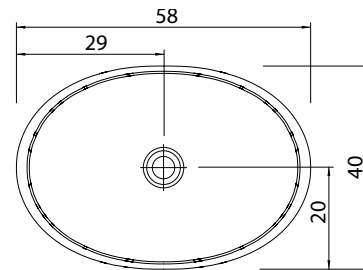

Milo

Dimensions: 58 x 40 x 15 cm

XONYX™

The wash basin is made from Xonyx™ massive stone.
Drain plug is covered with the same Xonyx™ finishing as the basin itself.
Basin is offered in white finishing only.
For technical reasons the basin is offered without an overflow.

Deco

Dimensions: 55 x 40 x 15 cm

XONYX™

Pao

Dimensions: 60 x 40 x 15 cm

XONYX™