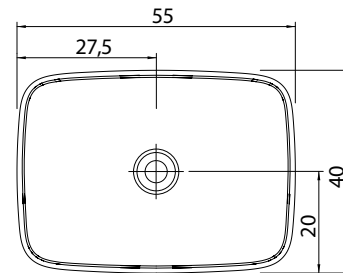

Milo

Dimensions: 58 x 40 x 15 cm

XONYX™

The wash basin is made from Xonyx™ massive stone.
Drain plug is covered with the same Xonyx™ finishing as the basin itself.
Basin is offered in white finishing only.
For technical reasons the basin is offered without an overflow.

Deco

Dimensions: 55 x 40 x 15 cm

XONYX™

Pao

Dimensions: 60 x 40 x 15 cm

XONYX™