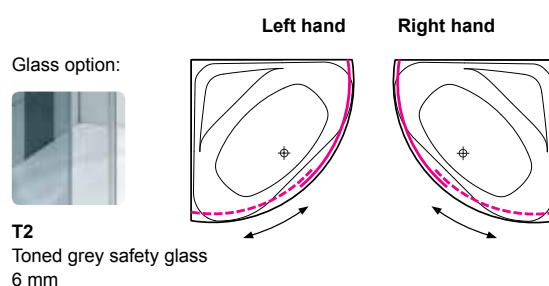

Shower wall for Linea 14, 15

Height: 155 cm

Minimum installation height: 225 cm

Linea shower wall consists of immovable glass wall and closing sliding glass door.

Shower wall is produced from 6 mm toned grey safety glass (T2) and silver finishing aluminium profiles.

Prices:

Linea 14:

Linea 15:

PS. Shower wall is offered for all systems as following:
Linea 14: without mixer selected
Linea 15: with or without mixer selected

Shower wall for Idea 15, 16, 17

Height: 155 cm

Minimum installation height: 225 cm

Idea shower wall consists of immovable glass wall and closing sliding glass door.

Shower wall is produced from 6 mm toned grey safety glass (T2) and silver finishing aluminium profiles.